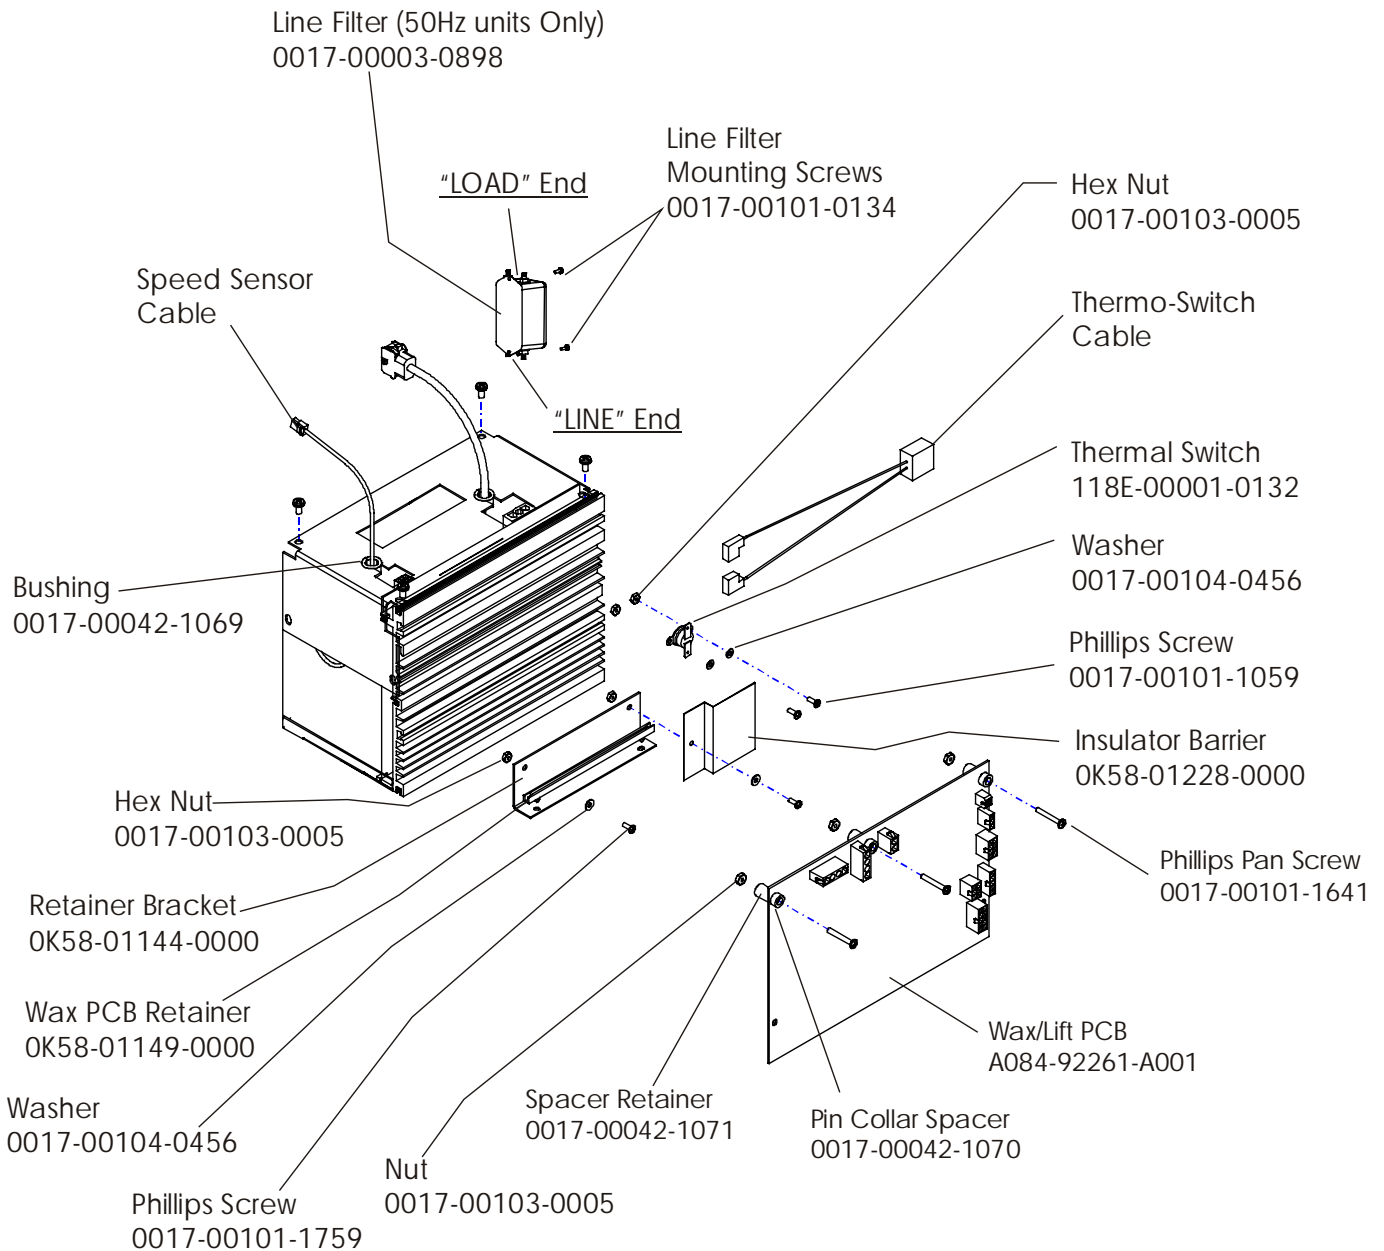

93T-0XXXX-01
S/N TTC100000

NOTE: S/N TTC100168 & Below, use Kit No. GK58-00002-0066

Treadmill 93T
Lift Motor and Frame

93T-0XXXX-01
S/N TTC100000

Treadmill 93T
Wax/Lift & Motor Controller Assy

93T-0XXXX-01
S/N TTC100000

Wax/Lift & Motor Controller Assembly
AK58-00153-0001 (120v/60Hz)
AK58-00153-0002 (230v/50Hz)

Treadmill 93T
Drive Motor Assembly

93T-0XXXX-01
S/N TTC100000

Treadmill 93T
Wax Components

93T-0XXXX-01
S/N TTC100000

Treadmill 93T
Idler Arm Assembly

93T-0XXXX-01
S/N TTC100000

Treadmill 93T
Leveler Assembly AK58-00052-0000

93T-0XXXX-01
S/N TTC100000

Treadmill 93T
Front Roller Assy AK58-00066-0000

93T-0XXXX-01
S/N TTC100000