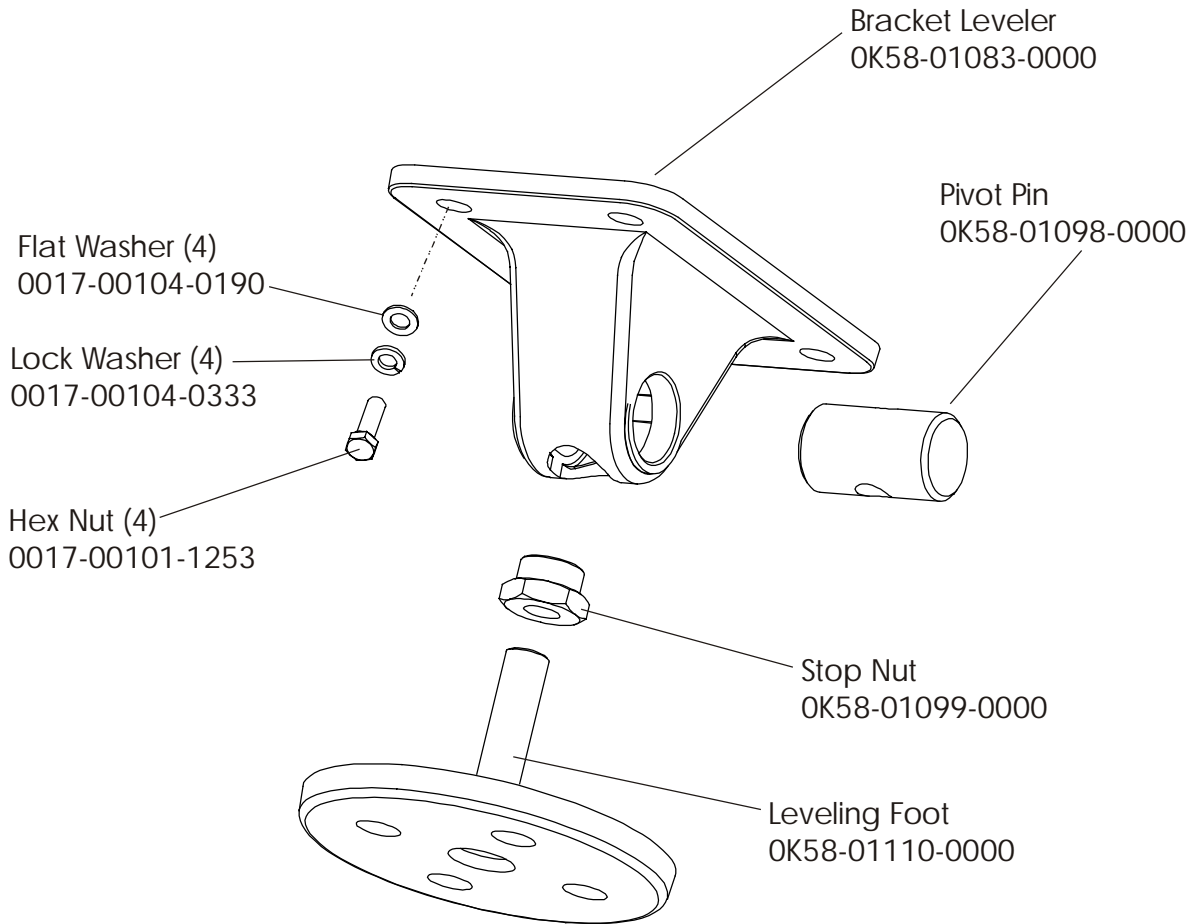

Treadmill 93T
Leveler Assembly AK58-00052-0000

93T-0XXXX-01
S/N TTC100000