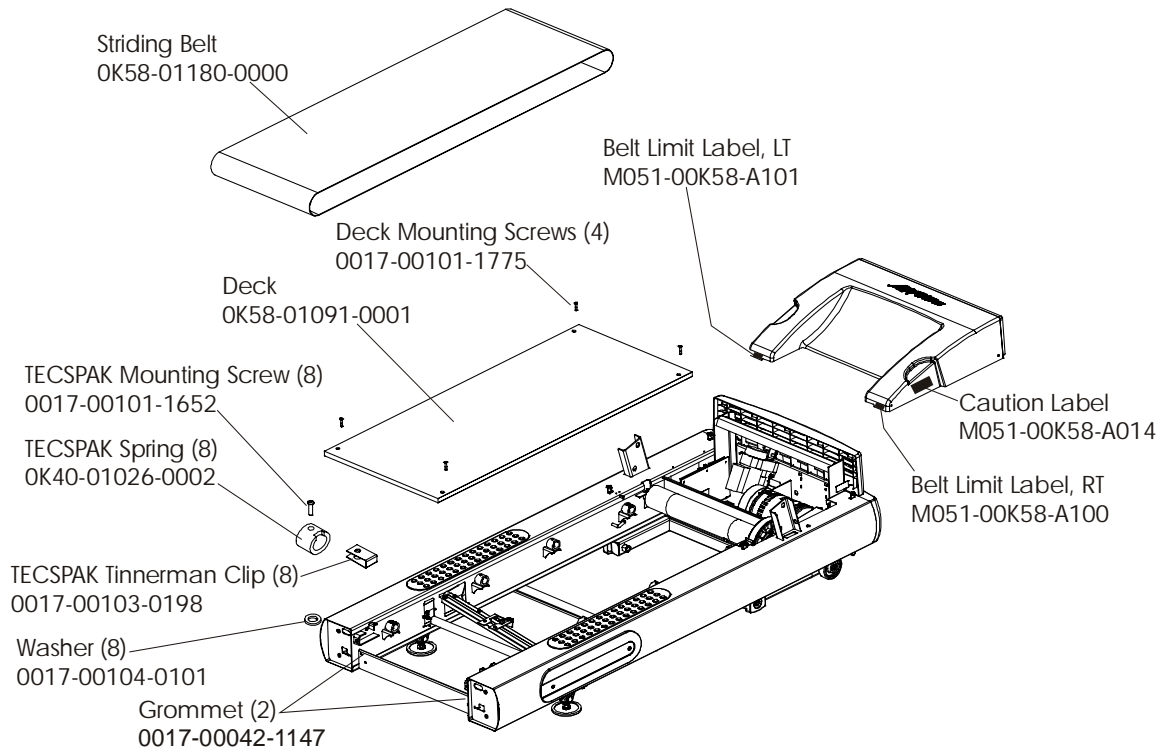

Treadmill 93T

Belt, Deck, Rear Roller

93T-0XXXX-01
S/N TTC100000

NOTE: S/N TTC100168 & Below, use Kit No. GK58-00002-0066