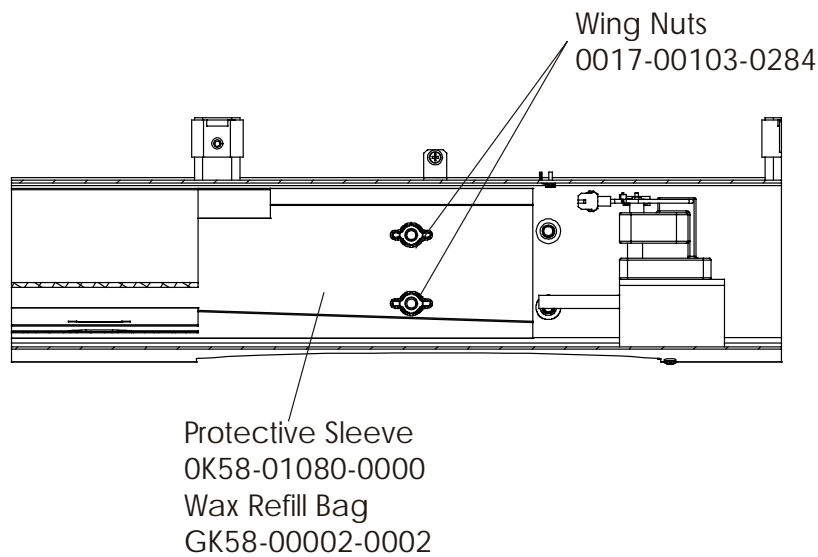

Wax/Lift & Motor Controller Assembly
AK58-00153-0001 (120v/60Hz)
AK58-00153-0002 (230v/50Hz)

Treadmill 93T
Drive Motor Assembly

93T-0XXXX-01
S/N TTC100000

Treadmill 93T
Wax Components

93T-0XXXX-01
S/N TTC100000