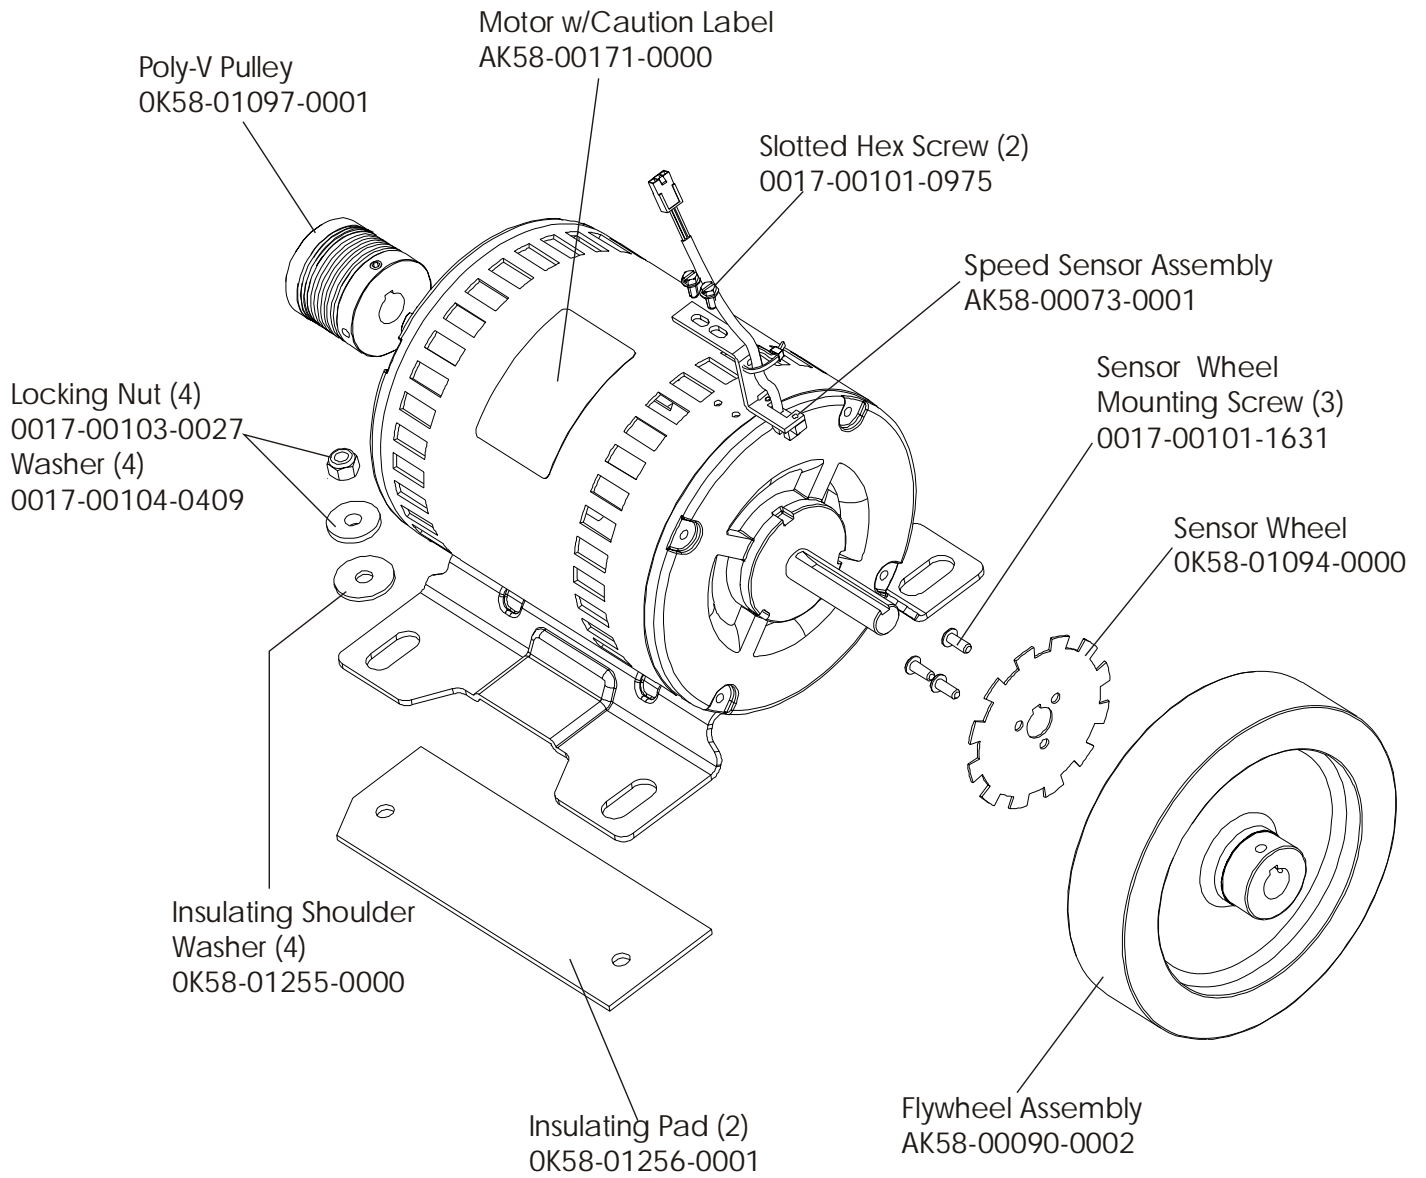

93T-0XXXX-01
S/N TTC100000

NOTE: S/N TTC100168 & Below, use Kit No. GK58-00002-0066

Treadmill 93T
Lift Motor and Frame

93T-0XXXX-01
S/N TTC100000

Treadmill 93T
Wax/Lift & Motor Controller Assy

93T-0XXXX-01
S/N TTC100000

Wax/Lift & Motor Controller Assembly
AK58-00153-0001 (120v/60Hz)
AK58-00153-0002 (230v/50Hz)

Treadmill 93T
Drive Motor Assembly

93T-0XXXX-01
S/N TTC100000

Treadmill 93T
Wax Components

93T-0XXXX-01
S/N TTC100000