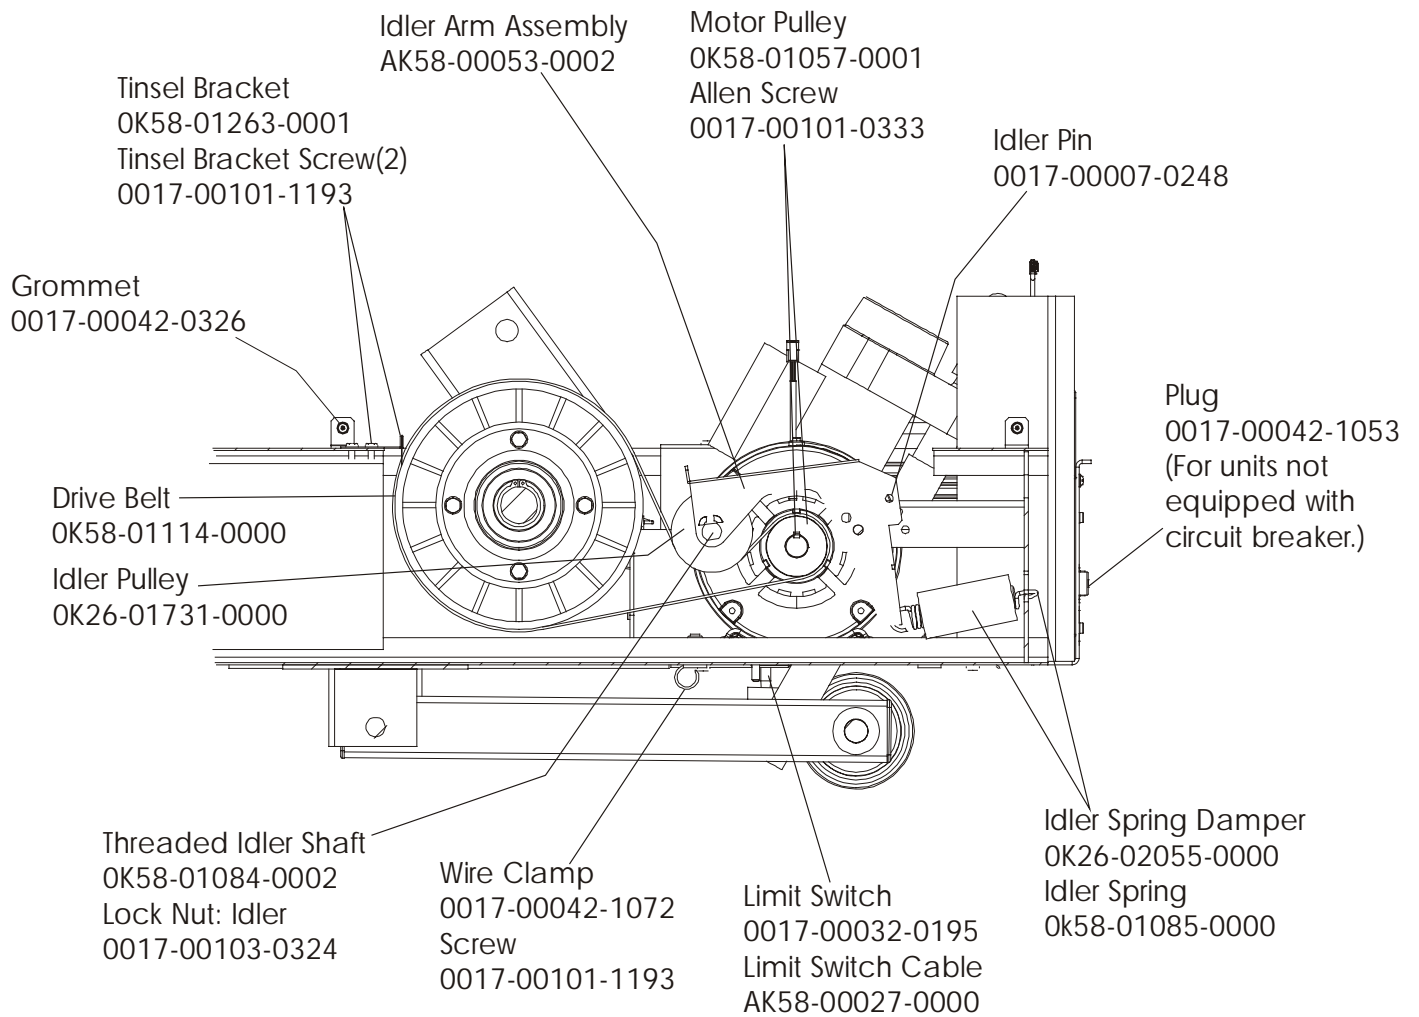

Wax/Lift & Motor Controller Assembly
AK58-00153-0001 (120v/60Hz)
AK58-00153-0002 (230v/50Hz)

Treadmill 93T
Drive Motor Assembly

93T-0XXXX-01
S/N TTC100000

Treadmill 93T
Wax Components

93T-0XXXX-01
S/N TTC100000

Treadmill 93T
Idler Arm Assembly

93T-0XXXX-01
S/N TTC100000

Treadmill 93T
Leveler Assembly AK58-00052-0000

93T-0XXXX-01
S/N TTC100000

Treadmill 93T
Front Roller Assy AK58-00066-0000

93T-0XXXX-01
S/N TTC100000