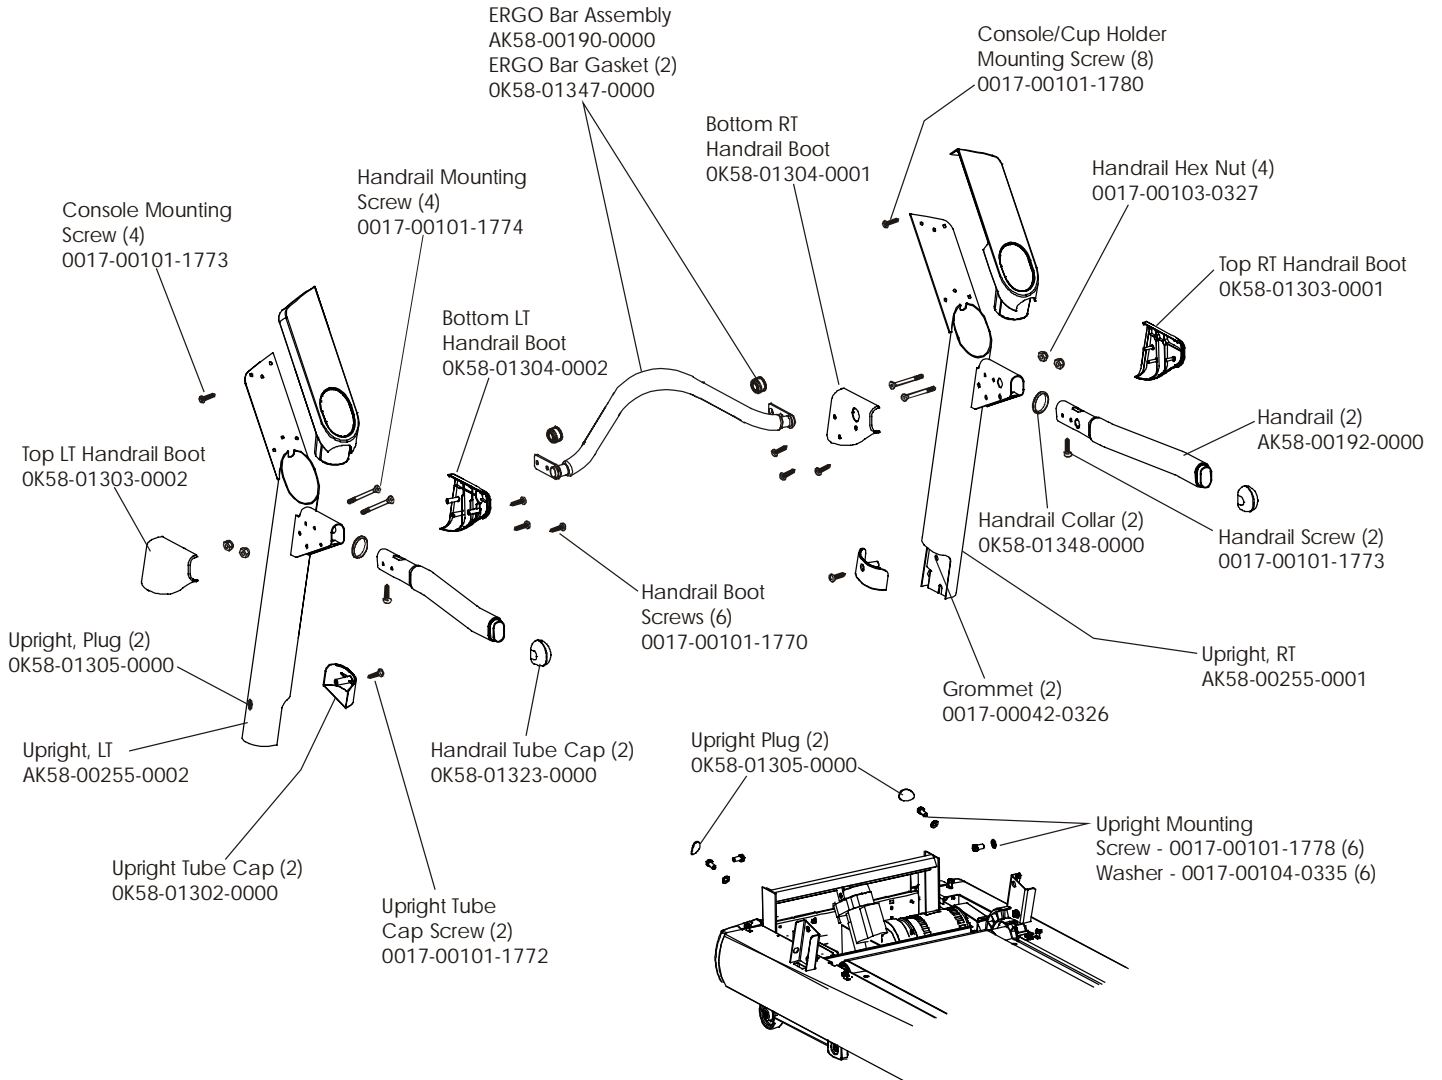

Manual/Video	Part Number
Operation Manual, Eng	M051-00K58-A081
Service Manual	M051-00K58-A097
Installation Video	M051-00K58-A098
Service Video	M051-00K58-A099

Treadmill 93T

Frame Assembly

93T-0XXXX-01
S/N TTC100000

Treadmill 93T
Console Assembly

93T-0XXXX-01
S/N TTC100000

Console Assembly	Overlay Switch Bezel Assy	Overlay	Language
AK58-00198-0001	AK58-00204-0001	OK58-01300-0001	Eng/Met
AK58-00198-0002	AK58-00204-0001	OK58-01300-0001	Eng/Eur
AK58-00198-0003	AK58-00204-0003	OK58-01300-0003	German
AK58-00198-0004	AK58-00204-0004	OK58-01300-0004	Spanish
AK58-00198-0006	AK58-00204-0006	OK58-01300-0006	Japanese
AK58-00198-0007	AK58-00204-0007	OK58-01300-0007	French
AK58-00198-0008	AK58-00204-0008	OK58-01300-0008	Italian
AK58-00198-0009	AK58-00204-0009	OK58-01300-0009	Dutch
AK58-00198-00010	AK58-00204-00010	OK58-01300-00010	Portuguese
AK58-00198-00011	AK58-00204-00011	OK58-01300-00011	Chinese

Treadmill 93T

Handrail Assembly

93T-0XXXX-01
S/N TTC100000

Hardware Bag Assembly AK58-00227-0000

Treadmill 93T
Covers, End Caps, Hardware

93T-0XXXX-01
S/N TTC100000

Treadmill 93T

Belt, Deck, Rear Roller

93T-0XXXX-01
S/N TTC100000

NOTE: S/N TTC100168 & Below, use Kit No. GK58-00002-0066

Treadmill 93T
Lift Motor and Frame

93T-0XXXX-01
S/N TTC100000

Treadmill 93T
Wax/Lift & Motor Controller Assy

93T-0XXXX-01
S/N TTC100000