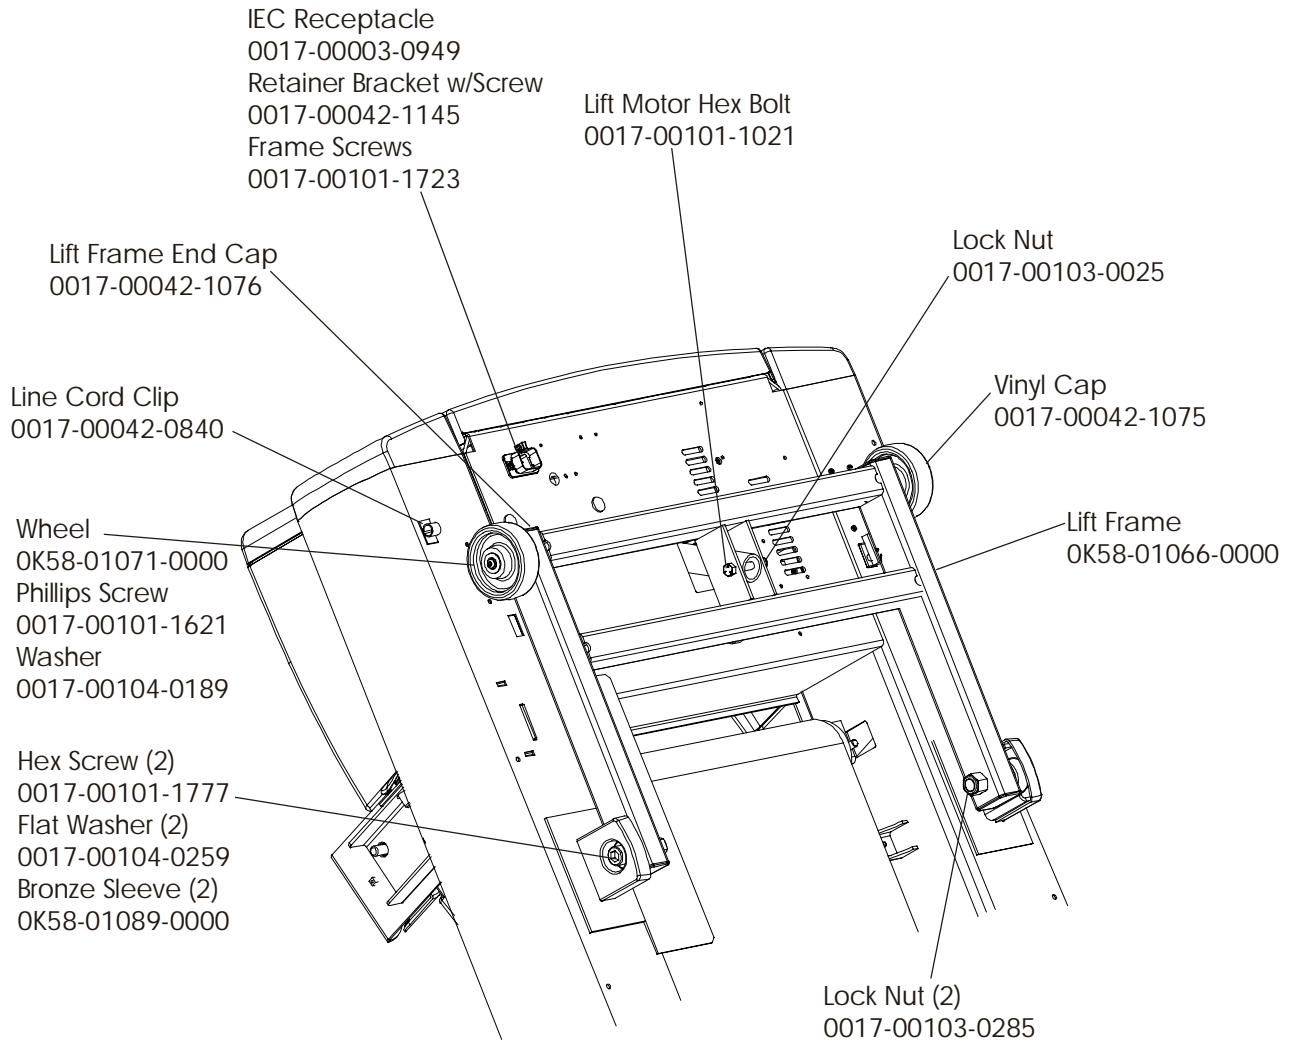

Treadmill 93T
Lift Motor and Frame

93T-0XXXX-01
S/N TTC100000