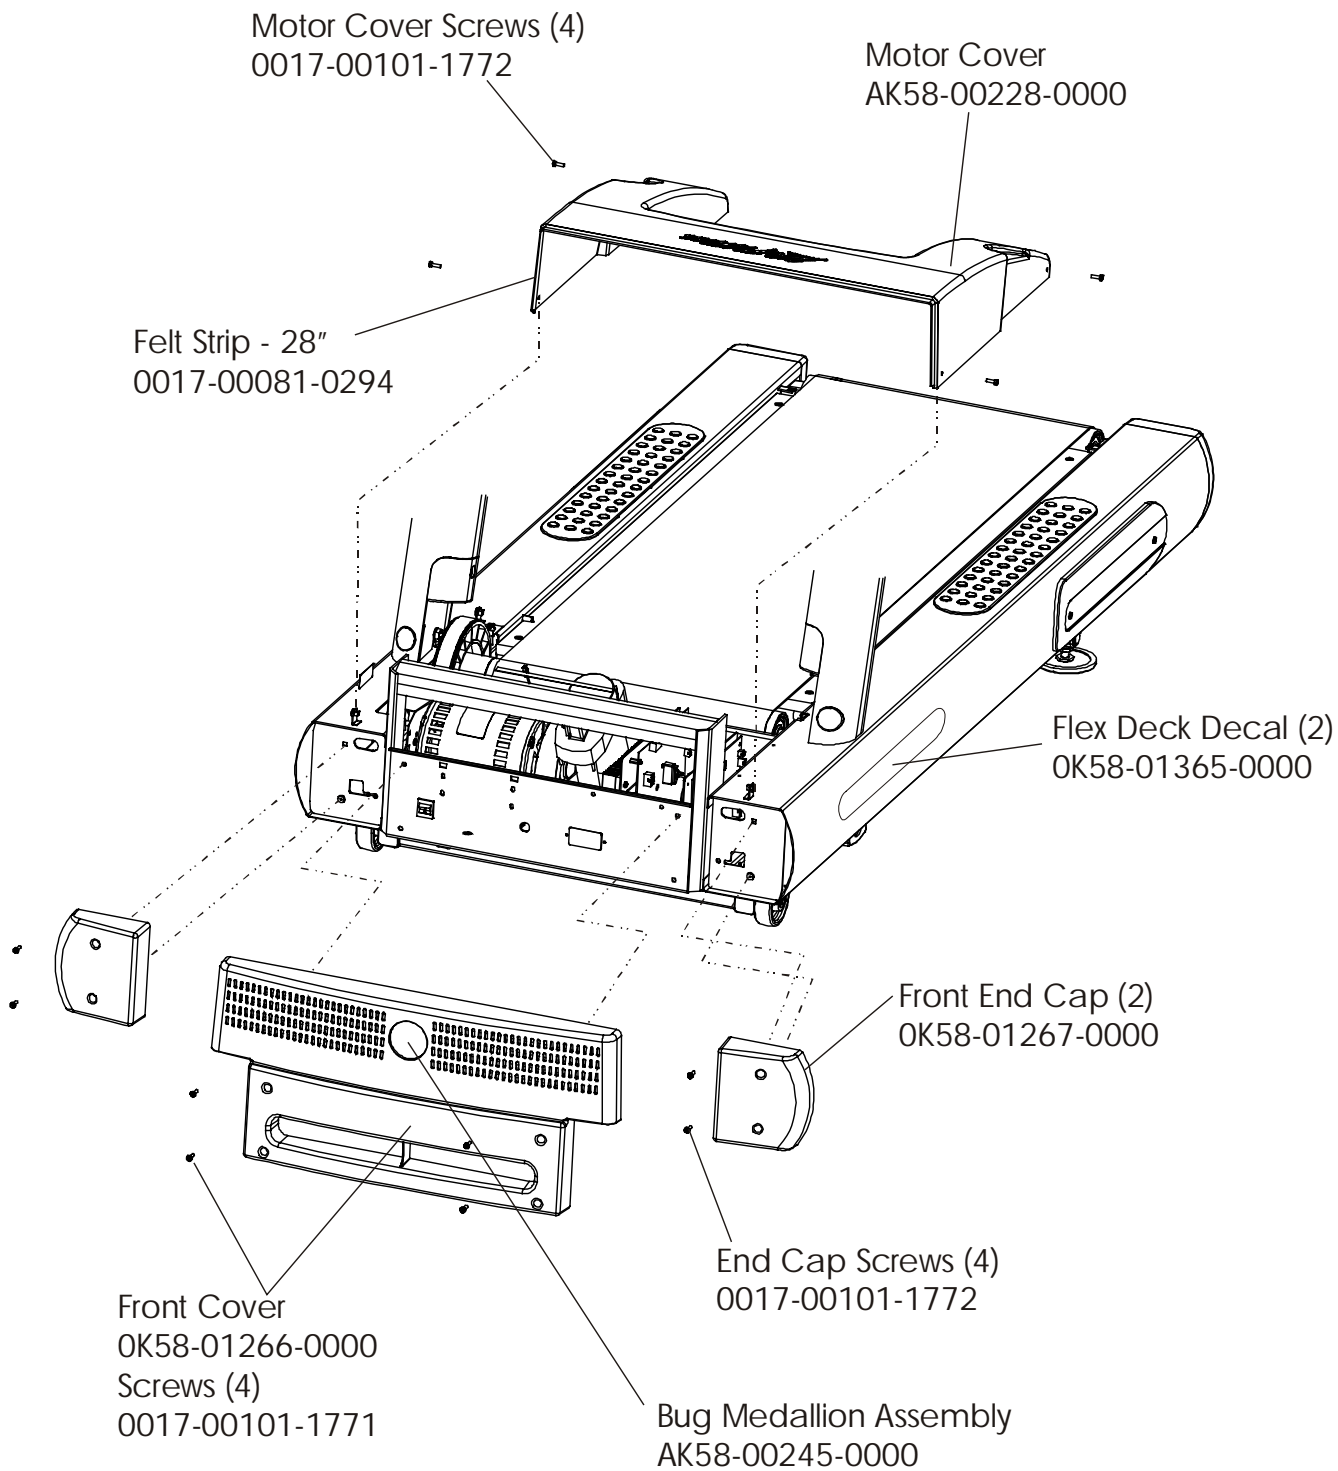

Treadmill 93T

Handrail Assembly

93T-0XXXX-01
S/N TTC100000

Hardware Bag Assembly AK58-00227-0000

Treadmill 93T
Covers, End Caps, Hardware

93T-0XXXX-01
S/N TTC100000

Treadmill 93T

Belt, Deck, Rear Roller