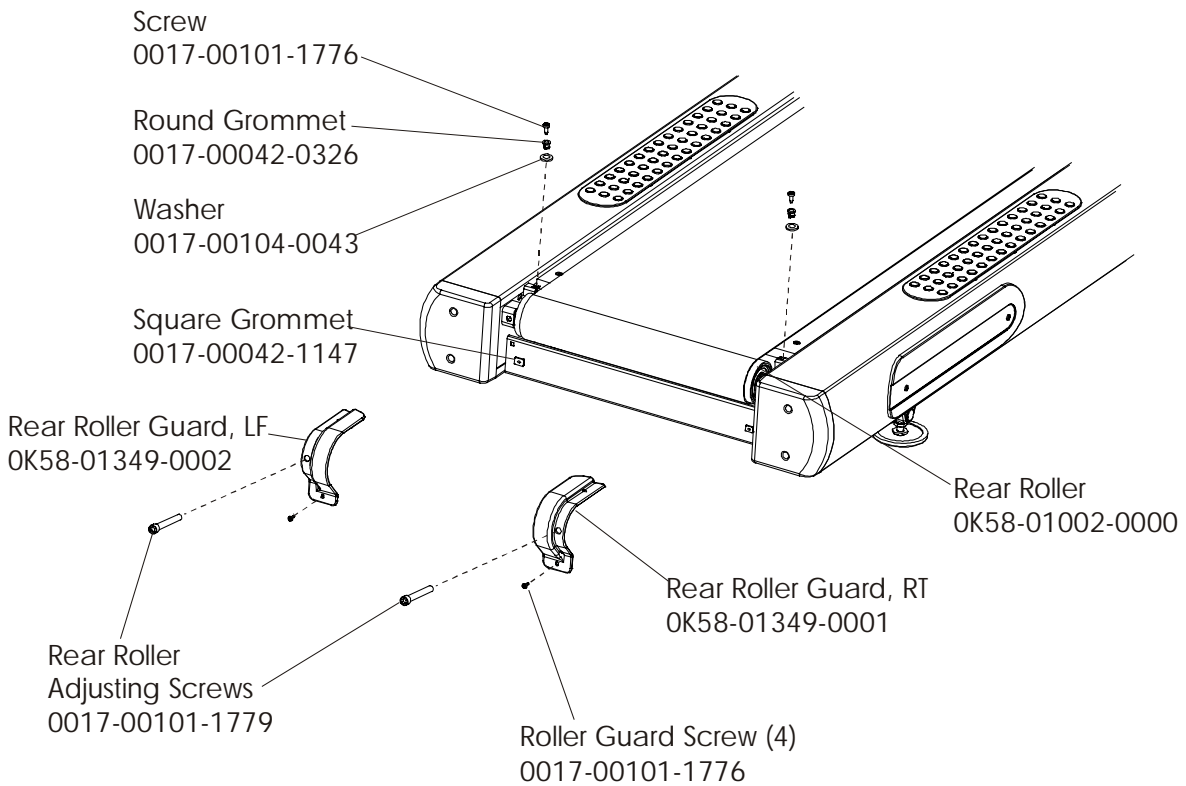

Treadmill 93T

Belt, Deck, Rear Roller

93T-0XXXX-01
S/N TTC100000

NOTE: S/N TTC100168 & Below, use Kit No. GK58-00002-0066