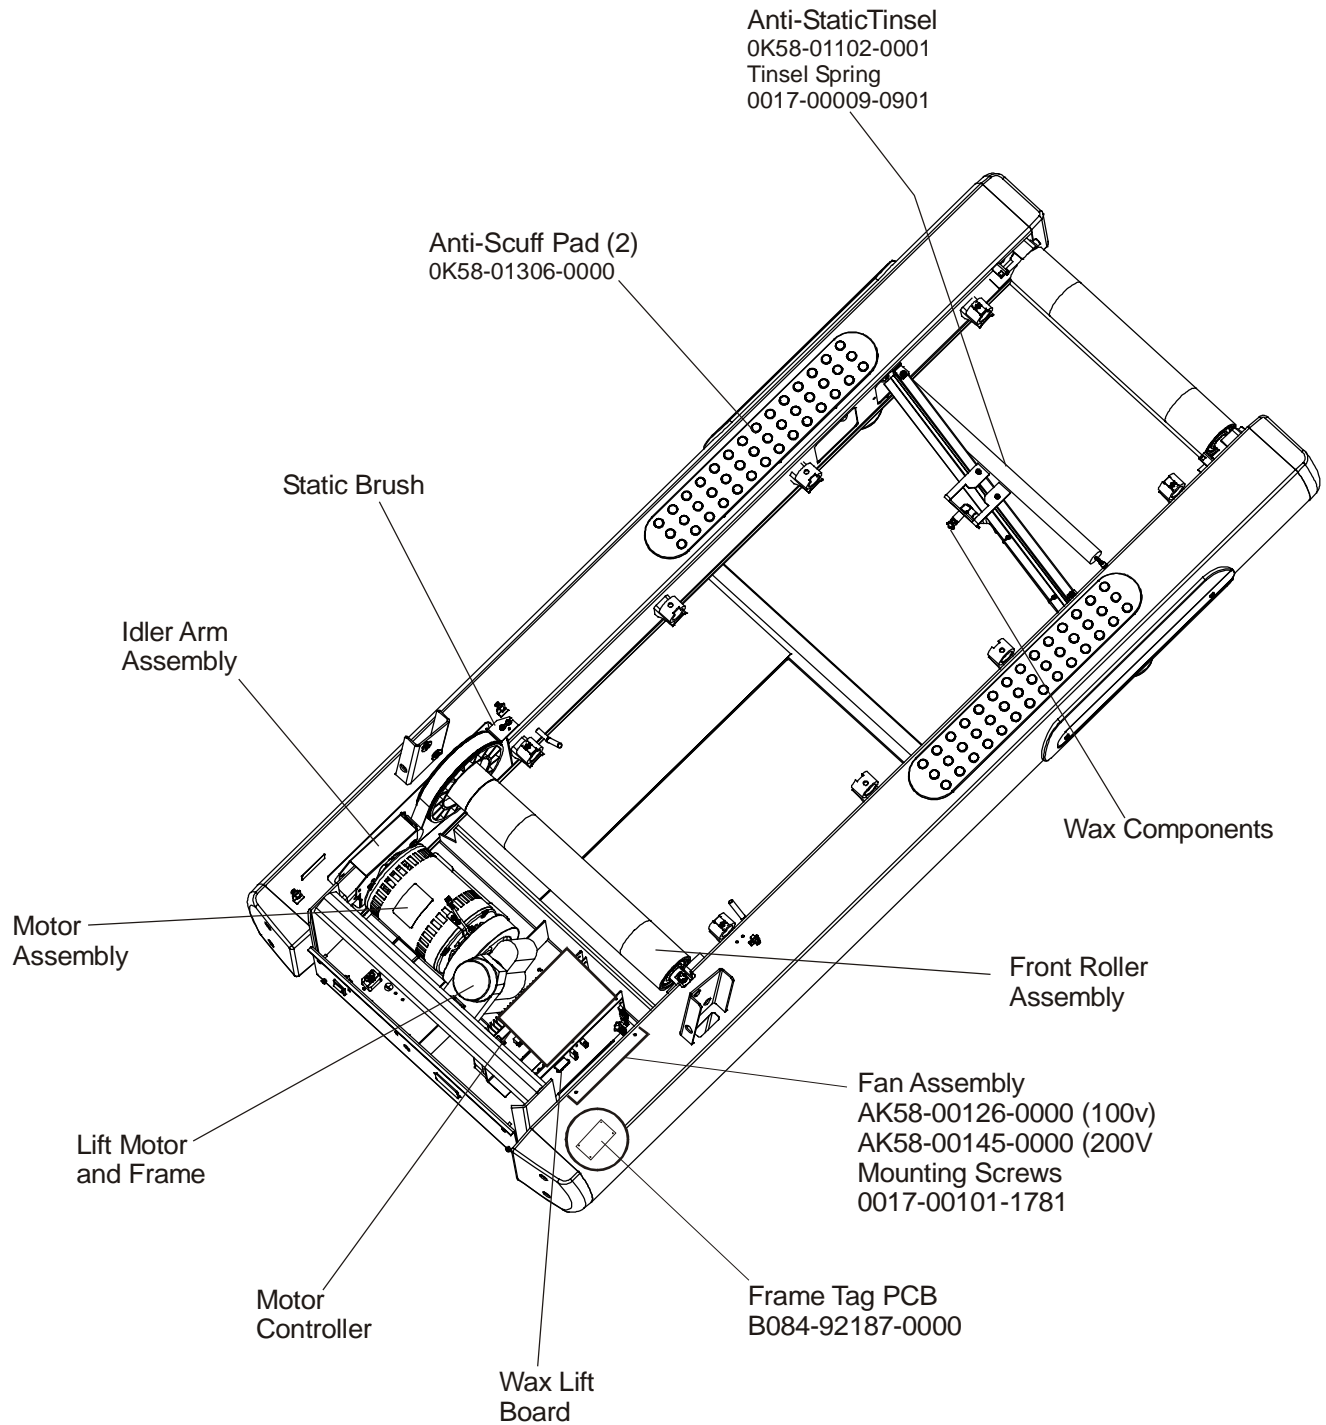

Treadmill 93T
General Assembly

93T-0XXXX-01
S/N TTC100000

Touch-Up Paint	Color	Container
0017-00008-0196	Silver Bullet	Bottle
0017-00008-0197	Silver Bullet	Spray Can
0017-00008-0198	Stealth Gray	Bottle
0017-00008-0199	Stealth Gray	Spray Can

Manual/Video	Part Number
Operation Manual, Eng	M051-00K58-A081
Service Manual	M051-00K58-A097
Installation Video	M051-00K58-A098
Service Video	M051-00K58-A099

Treadmill 93T

Frame Assembly

93T-0XXXX-01
S/N TTC100000

Treadmill 93T
Console Assembly

93T-0XXXX-01
S/N TTC100000

Console Assembly	Overlay Switch Bezel Assy	Overlay	Language
AK58-00198-0001	AK58-00204-0001	OK58-01300-0001	Eng/Met
AK58-00198-0002	AK58-00204-0001	OK58-01300-0001	Eng/Eur
AK58-00198-0003	AK58-00204-0003	OK58-01300-0003	German
AK58-00198-0004	AK58-00204-0004	OK58-01300-0004	Spanish
AK58-00198-0006	AK58-00204-0006	OK58-01300-0006	Japanese
AK58-00198-0007	AK58-00204-0007	OK58-01300-0007	French
AK58-00198-0008	AK58-00204-0008	OK58-01300-0008	Italian
AK58-00198-0009	AK58-00204-0009	OK58-01300-0009	Dutch
AK58-00198-00010	AK58-00204-00010	OK58-01300-00010	Portuguese
AK58-00198-00011	AK58-00204-00011	OK58-01300-00011	Chinese