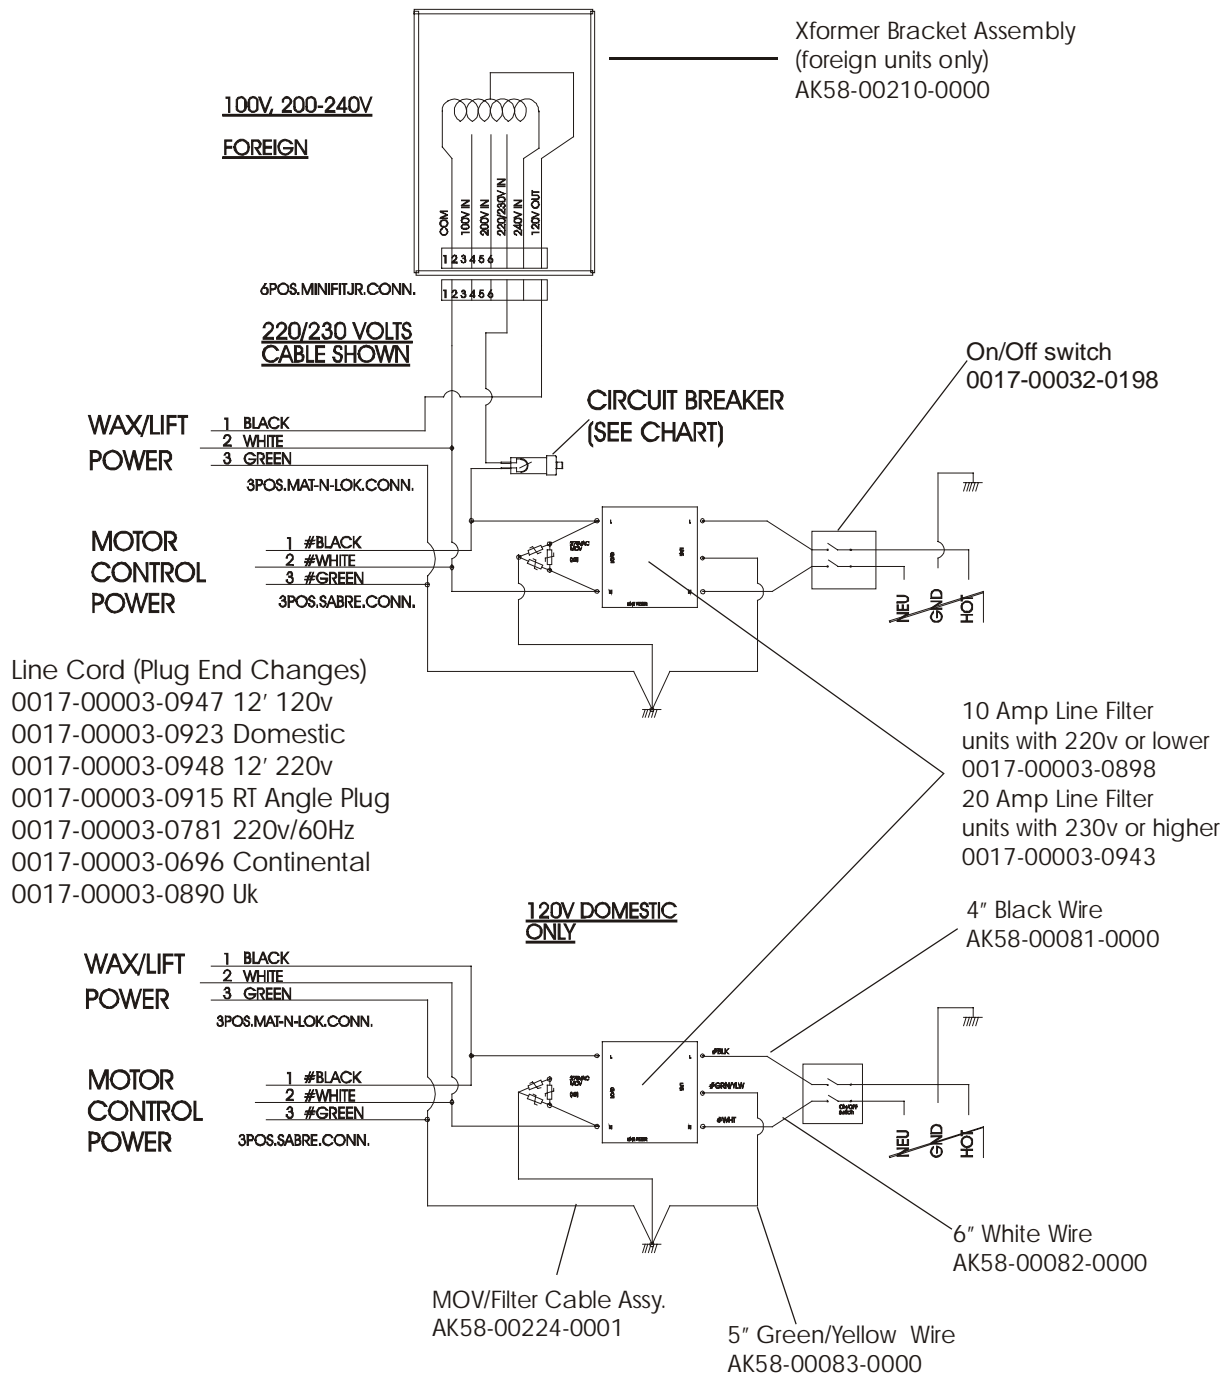

93T-0XXXX-01
S/N TTC100000

NOTE: S/N TTC100168 & Below, use Kit No. GK58-00002-0066

Treadmill 93T
Lift Motor and Frame

93T-0XXXX-01
S/N TTC100000

Treadmill 93T
Wax/Lift & Motor Controller Assy

93T-0XXXX-01
S/N TTC100000

Wax/Lift & Motor Controller Assembly
AK58-00153-0001 (120v/60Hz)
AK58-00153-0002 (230v/50Hz)

Treadmill 93T
Drive Motor Assembly

93T-0XXXX-01
S/N TTC100000

Treadmill 93T
Wax Components

93T-0XXXX-01
S/N TTC100000

Treadmill 93T
Idler Arm Assembly

93T-0XXXX-01
S/N TTC100000

Treadmill 93T
Leveler Assembly AK58-00052-0000

93T-0XXXX-01
S/N TTC100000

Treadmill 93T
Front Roller Assy AK58-00066-0000

93T-0XXXX-01
S/N TTC100000

Treadmill 93T

Power Components Schematic

93T-0XXXX-01
S/N TTC100000

Voltage	Power Cable Part No.	Breaker AMP/Part No.
120v	GK58-00002-0061	Not Used
100v	GK58-00002-0062	4 AMP/0017-00003-0950
200v	GK58-00002-0063	2 AMP/0017-00003-0626
220/230v	GK58-00002-0064	2 AMP/0017-00003-0626
240+	GK58-00002-0065	2 AMP/0017-00003-0626