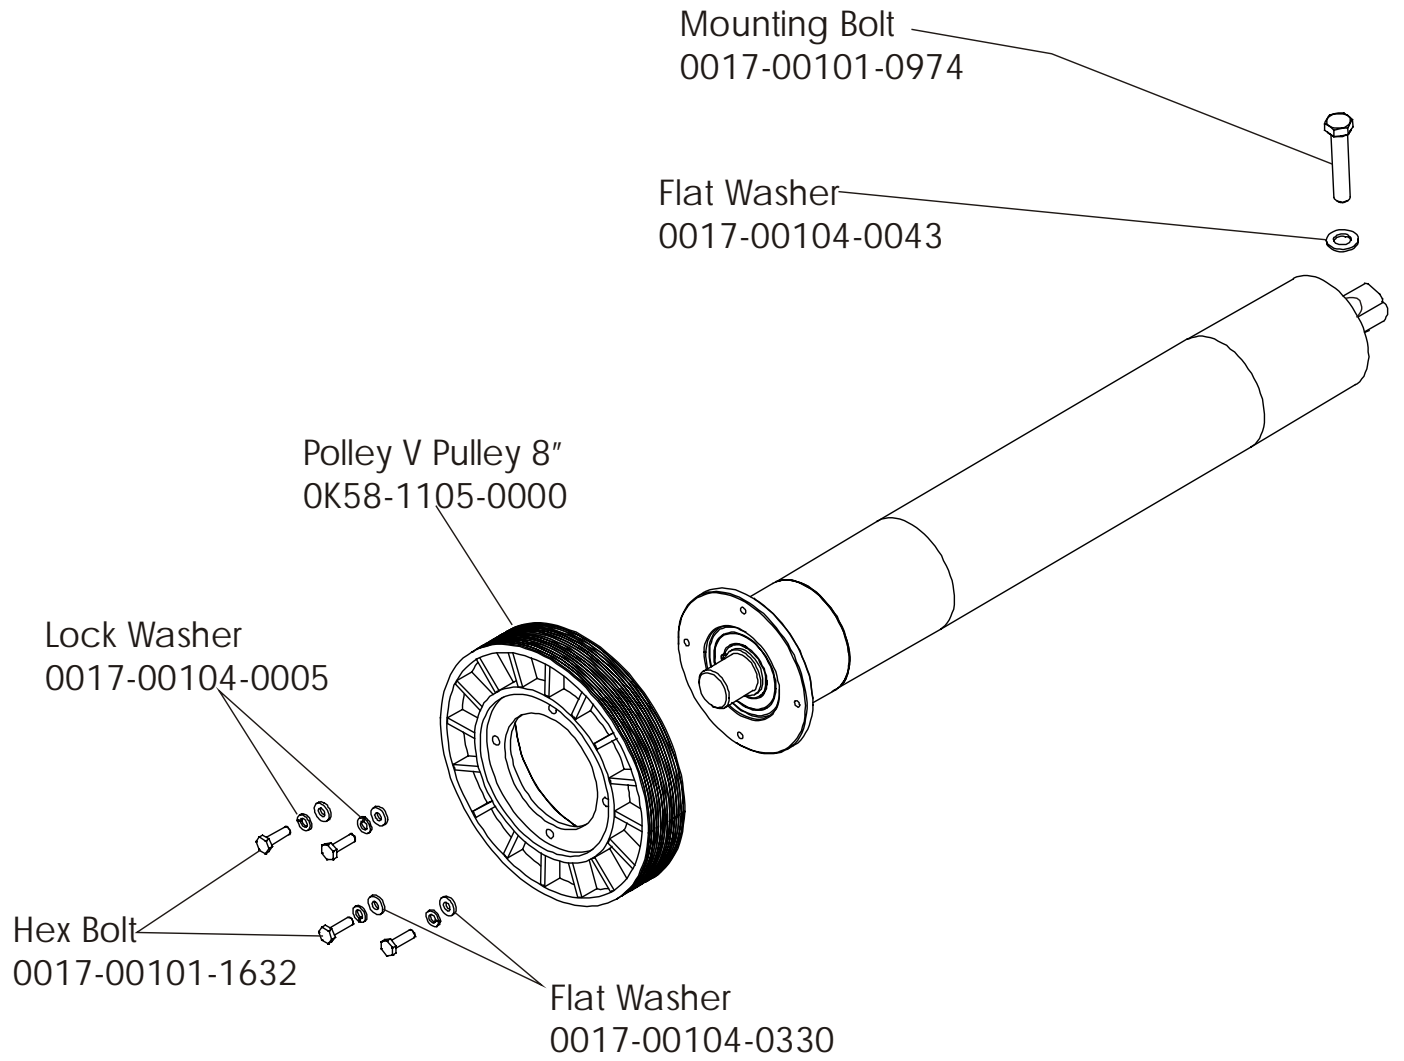

Treadmill 93T
Idler Arm Assembly

93T-0XXXX-01
S/N TTC100000

Treadmill 93T
Leveler Assembly AK58-00052-0000

93T-0XXXX-01
S/N TTC100000

Treadmill 93T
Front Roller Assy AK58-00066-0000

93T-0XXXX-01
S/N TTC100000

Treadmill 93T

Power Components Schematic

93T-0XXXX-01
S/N TTC100000

Voltage	Power Cable Part No.	Breaker AMP/Part No.
120v	GK58-00002-0061	Not Used
100v	GK58-00002-0062	4 AMP/0017-00003-0950
200v	GK58-00002-0063	2 AMP/0017-00003-0626
220/230v	GK58-00002-0064	2 AMP/0017-00003-0626
240+	GK58-00002-0065	2 AMP/0017-00003-0626