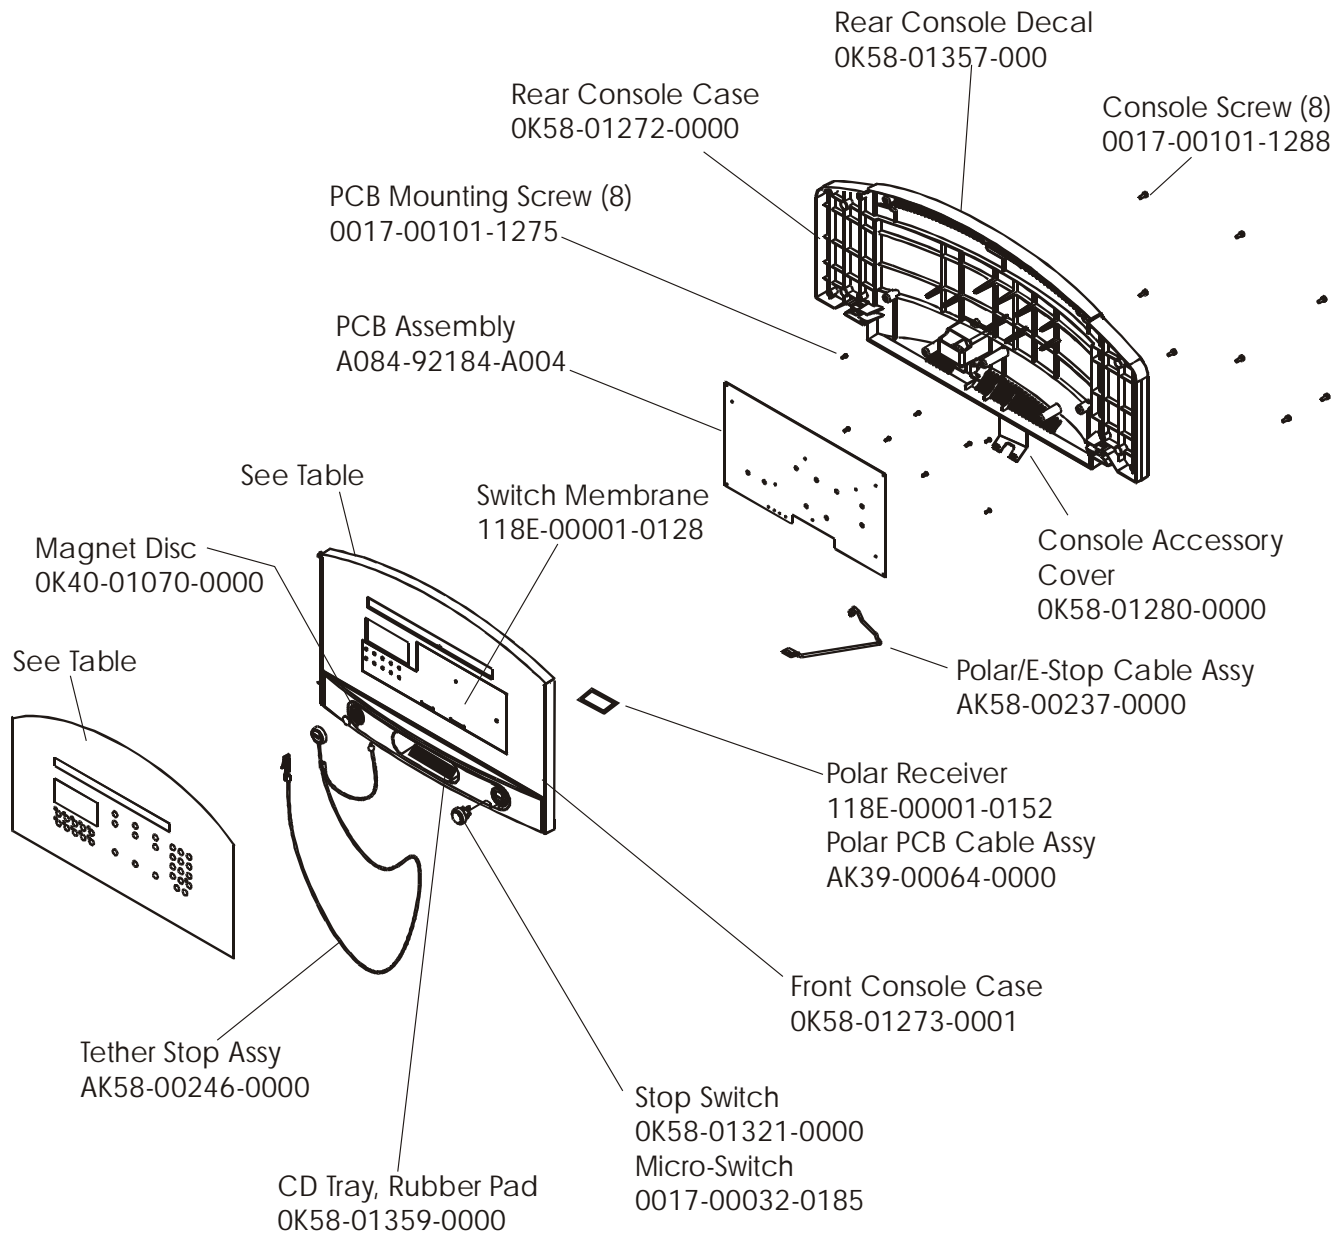

Treadmill 93T
General Assembly

93T-0XXXX-01
S/N TTC100000

Touch-Up Paint	Color	Container
0017-00008-0196	Silver Bullet	Bottle
0017-00008-0197	Silver Bullet	Spray Can
0017-00008-0198	Stealth Gray	Bottle
0017-00008-0199	Stealth Gray	Spray Can

Manual/Video	Part Number
Operation Manual, Eng	M051-00K58-A081
Service Manual	M051-00K58-A097
Installation Video	M051-00K58-A098
Service Video	M051-00K58-A099

Treadmill 93T

Frame Assembly

93T-0XXXX-01
S/N TTC100000

Treadmill 93T
Console Assembly

93T-0XXXX-01
S/N TTC100000

Console Assembly	Overlay Switch Bezel Assy	Overlay	Language
AK58-00198-0001	AK58-00204-0001	OK58-01300-0001	Eng/Met
AK58-00198-0002	AK58-00204-0001	OK58-01300-0001	Eng/Eur
AK58-00198-0003	AK58-00204-0003	OK58-01300-0003	German
AK58-00198-0004	AK58-00204-0004	OK58-01300-0004	Spanish
AK58-00198-0006	AK58-00204-0006	OK58-01300-0006	Japanese
AK58-00198-0007	AK58-00204-0007	OK58-01300-0007	French
AK58-00198-0008	AK58-00204-0008	OK58-01300-0008	Italian
AK58-00198-0009	AK58-00204-0009	OK58-01300-0009	Dutch
AK58-00198-00010	AK58-00204-00010	OK58-01300-00010	Portuguese
AK58-00198-00011	AK58-00204-00011	OK58-01300-00011	Chinese

93T-0XXXX-01
S/N TTC100000

NOTE: S/N TTC100168 & Below, use Kit No. GK58-00002-0066

Treadmill 93T
Lift Motor and Frame

93T-0XXXX-01
S/N TTC100000

Treadmill 93T
Wax/Lift & Motor Controller Assy

93T-0XXXX-01
S/N TTC100000