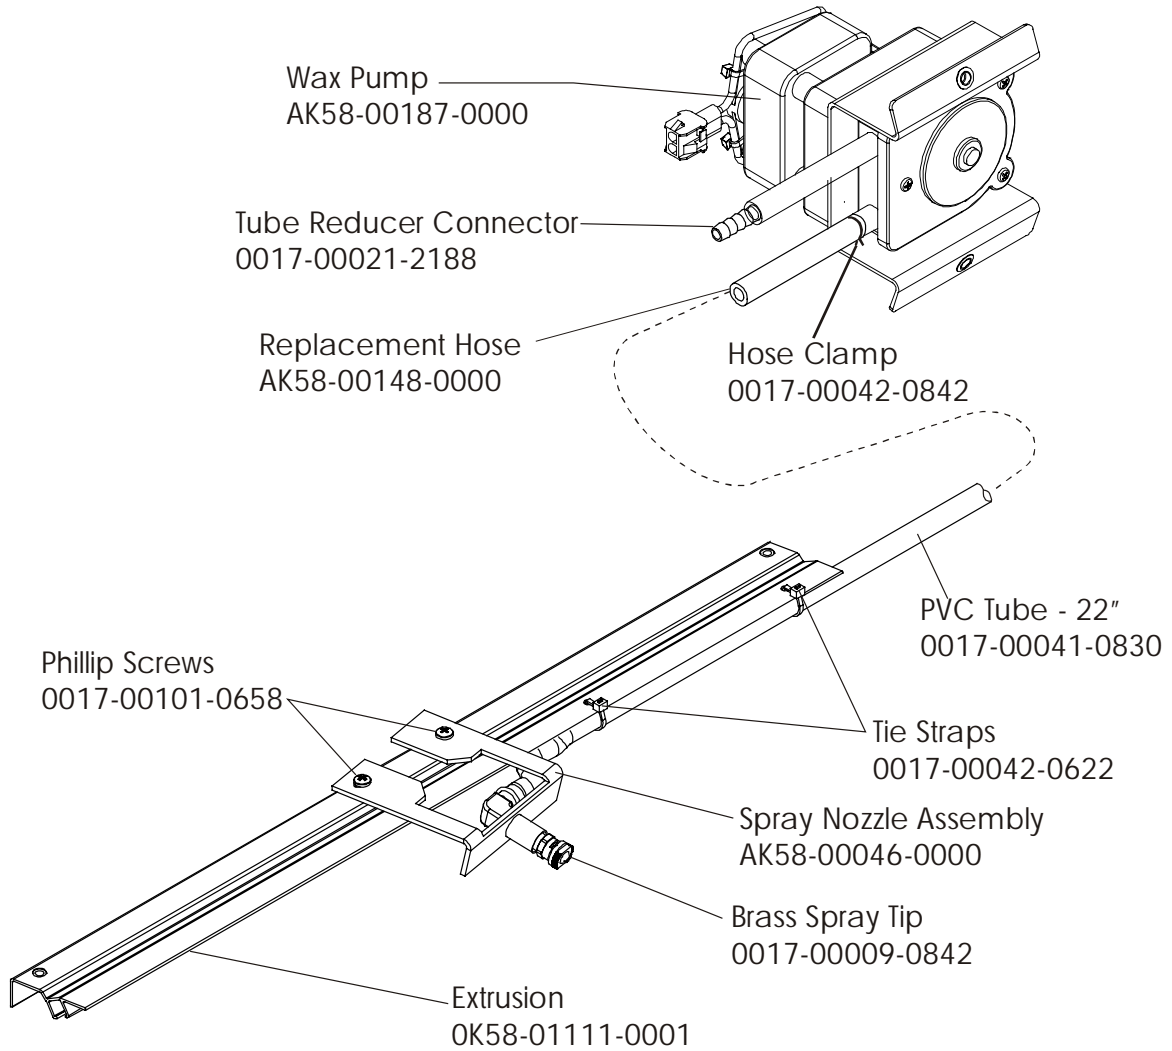

Wax/Lift & Motor Controller Assembly
AK58-00153-0001 (120v/60Hz)
AK58-00153-0002 (230v/50Hz)

Treadmill 93T
Drive Motor Assembly

93T-0XXXX-01
S/N TTC100000

Treadmill 93T
Wax Components

93T-0XXXX-01
S/N TTC100000

Treadmill 93T
Idler Arm Assembly

93T-0XXXX-01
S/N TTC100000

Treadmill 93T
Leveler Assembly AK58-00052-0000

93T-0XXXX-01
S/N TTC100000

Treadmill 93T
Front Roller Assy AK58-00066-0000

93T-0XXXX-01
S/N TTC100000