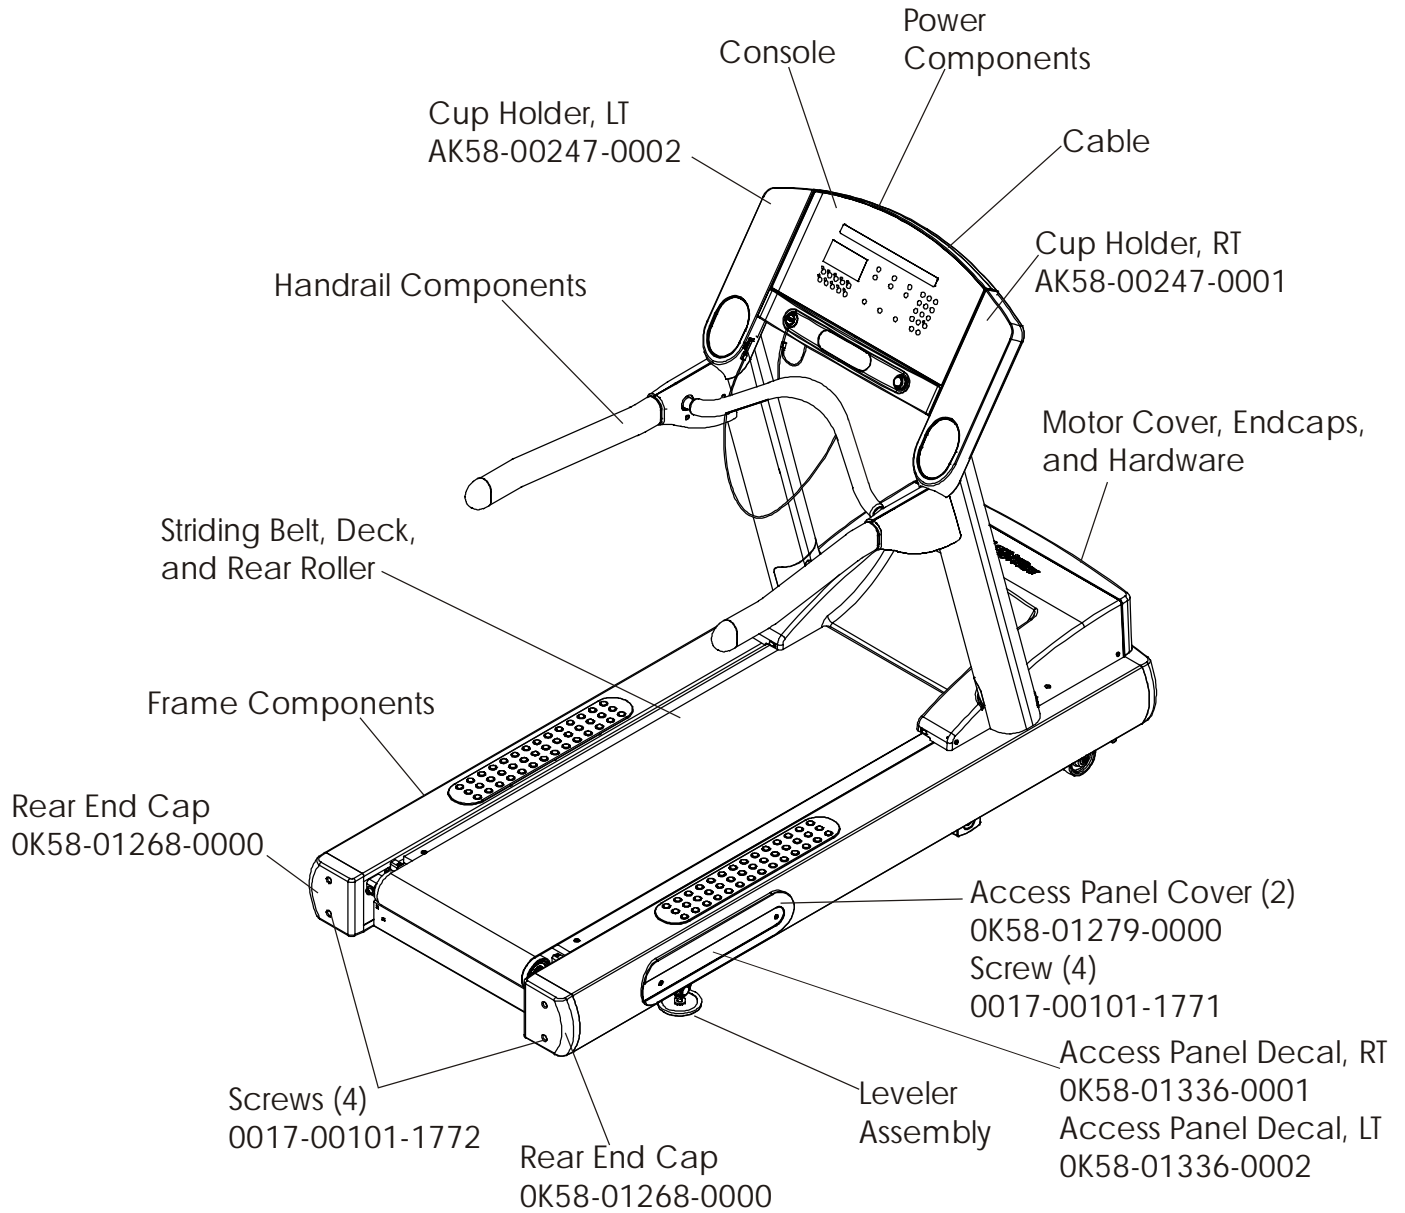

Treadmill 93T
General Assembly

93T-0XXXX-01
S/N TTC100000

Touch-Up Paint	Color	Container
0017-00008-0196	Silver Bullet	Bottle
0017-00008-0197	Silver Bullet	Spray Can
0017-00008-0198	Stealth Gray	Bottle
0017-00008-0199	Stealth Gray	Spray Can

Manual/Video	Part Number
Operation Manual, Eng	M051-00K58-A081
Service Manual	M051-00K58-A097
Installation Video	M051-00K58-A098
Service Video	M051-00K58-A099

Treadmill 93T

Frame Assembly

93T-0XXXX-01
S/N TTC100000