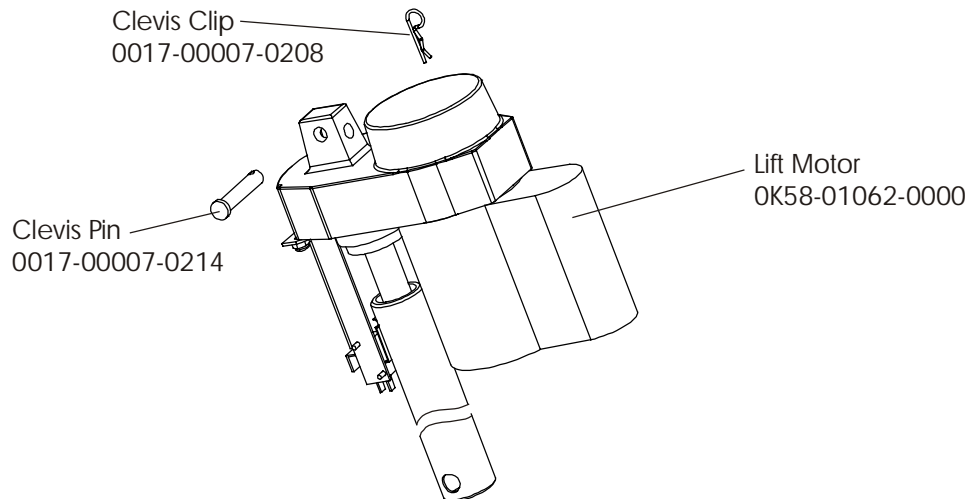

Treadmill 93T

Handrail Assembly

93T-0XXXX-01
S/N TTC100000

Hardware Bag Assembly AK58-00227-0000

Treadmill 93T
Covers, End Caps, Hardware

93T-0XXXX-01
S/N TTC100000

Treadmill 93T

Belt, Deck, Rear Roller

93T-0XXXX-01
S/N TTC100000

NOTE: S/N TTC100168 & Below, use Kit No. GK58-00002-0066

Treadmill 93T
Lift Motor and Frame

93T-0XXXX-01
S/N TTC100000

Treadmill 93T
Wax/Lift & Motor Controller Assy

93T-0XXXX-01
S/N TTC100000