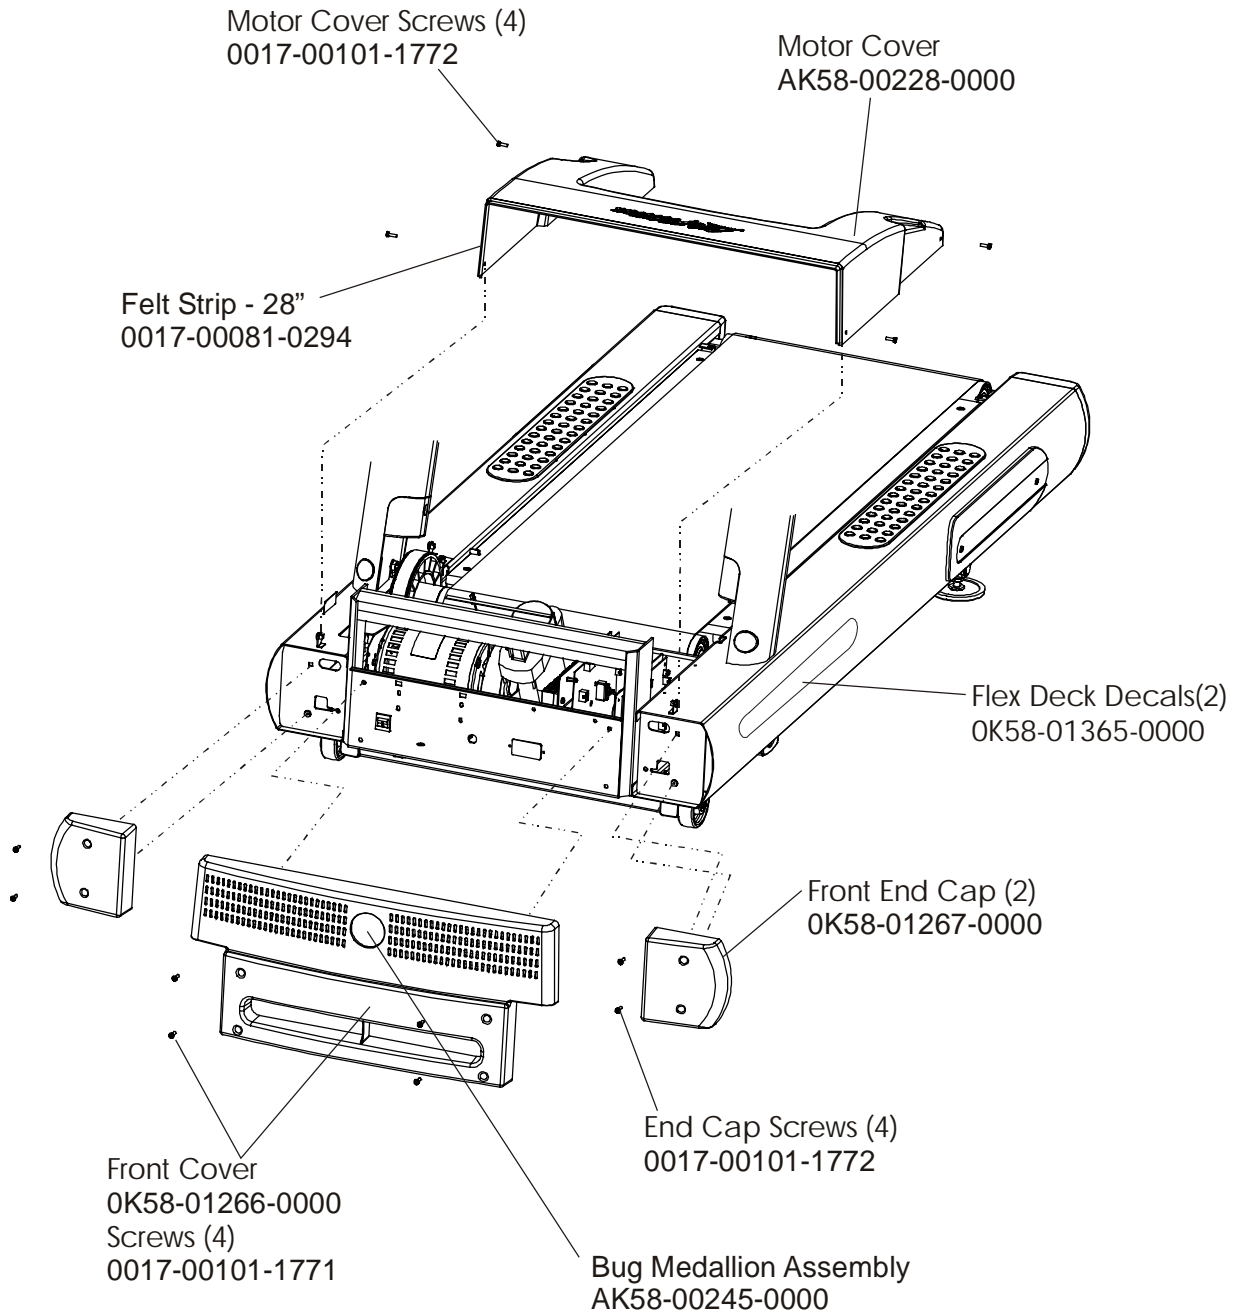

Treadmill 93T

Handrail Assembly

93T-0XXXX-02
S/N TTD100000

Hardware Bag Assembly

AK58-00227-0000

Treadmill 93T
Covers, End Caps, Hardware

93T-0XXXX-02
S/N TTD100000

Treadmill 93T
Belt, Deck, Rear Roller