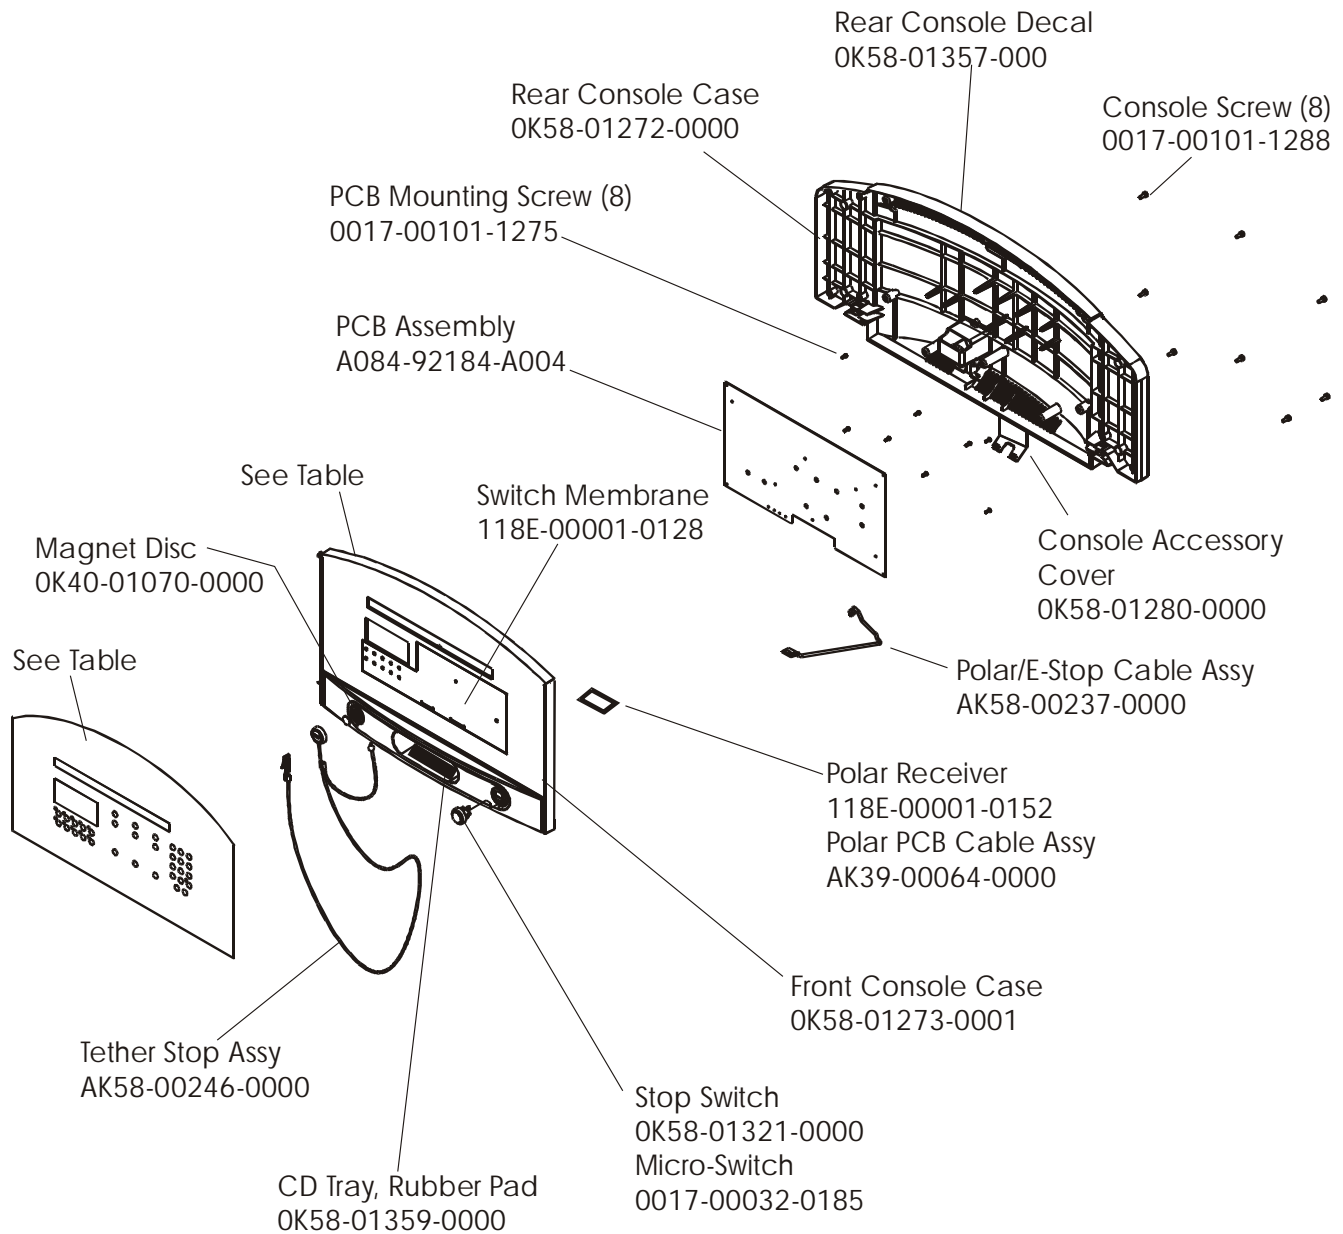

Treadmill 93T
General Assembly

93T-0XXXX-02
S/N TTD100000

Touch-Up Paint	Color	Container
0017-00008-0196	Silver Bullet	Bottle
0017-00008-0197	Silver Bullet	Spray Can
0017-00008-0198	Stealth Gray	Bottle
0017-00008-0199	Stealth Gray	Spray Can

Manual/Video	Part Number
Operation Manual, Eng	M051-00K58-A081
Service Manual	M051-00K58-A097
Installation Video	M051-00K58-A098
Service Video	M051-00K58-A099

Treadmill 93T
Frame Assembly

93T-0XXXX-02
S/N TTD100000

Treadmill 93T

Console Assembly

93T-0XXXX-02
S/N TTD100000

Console Assembly	Overlay Switch Bezel Assy	Overlay	Language
AK58-00198-0001	AK58-00204-0001	0K58-01300-0001	Eng/Met
AK58-00198-0002	AK58-00204-0001	0K58-01300-0001	Eng/Eur
AK58-00198-0003	AK58-00204-0003	0K58-01300-0003	German
AK58-00198-0004	AK58-00204-0004	0K58-01300-0004	Spanish
AK58-00198-0006	AK58-00204-0006	0K58-01300-0006	Japanese
AK58-00198-0007	AK58-00204-0007	0K58-01300-0007	French
AK58-00198-0008	AK58-00204-0008	0K58-01300-0008	Italian
AK58-00198-0009	AK58-00204-0009	0K58-01300-0009	Dutch
AK58-00198-00010	AK58-00204-00010	0K58-01300-00010	Portuguese
AK58-00198-00011	AK58-00204-00011	0K58-01300-00011	Chinese