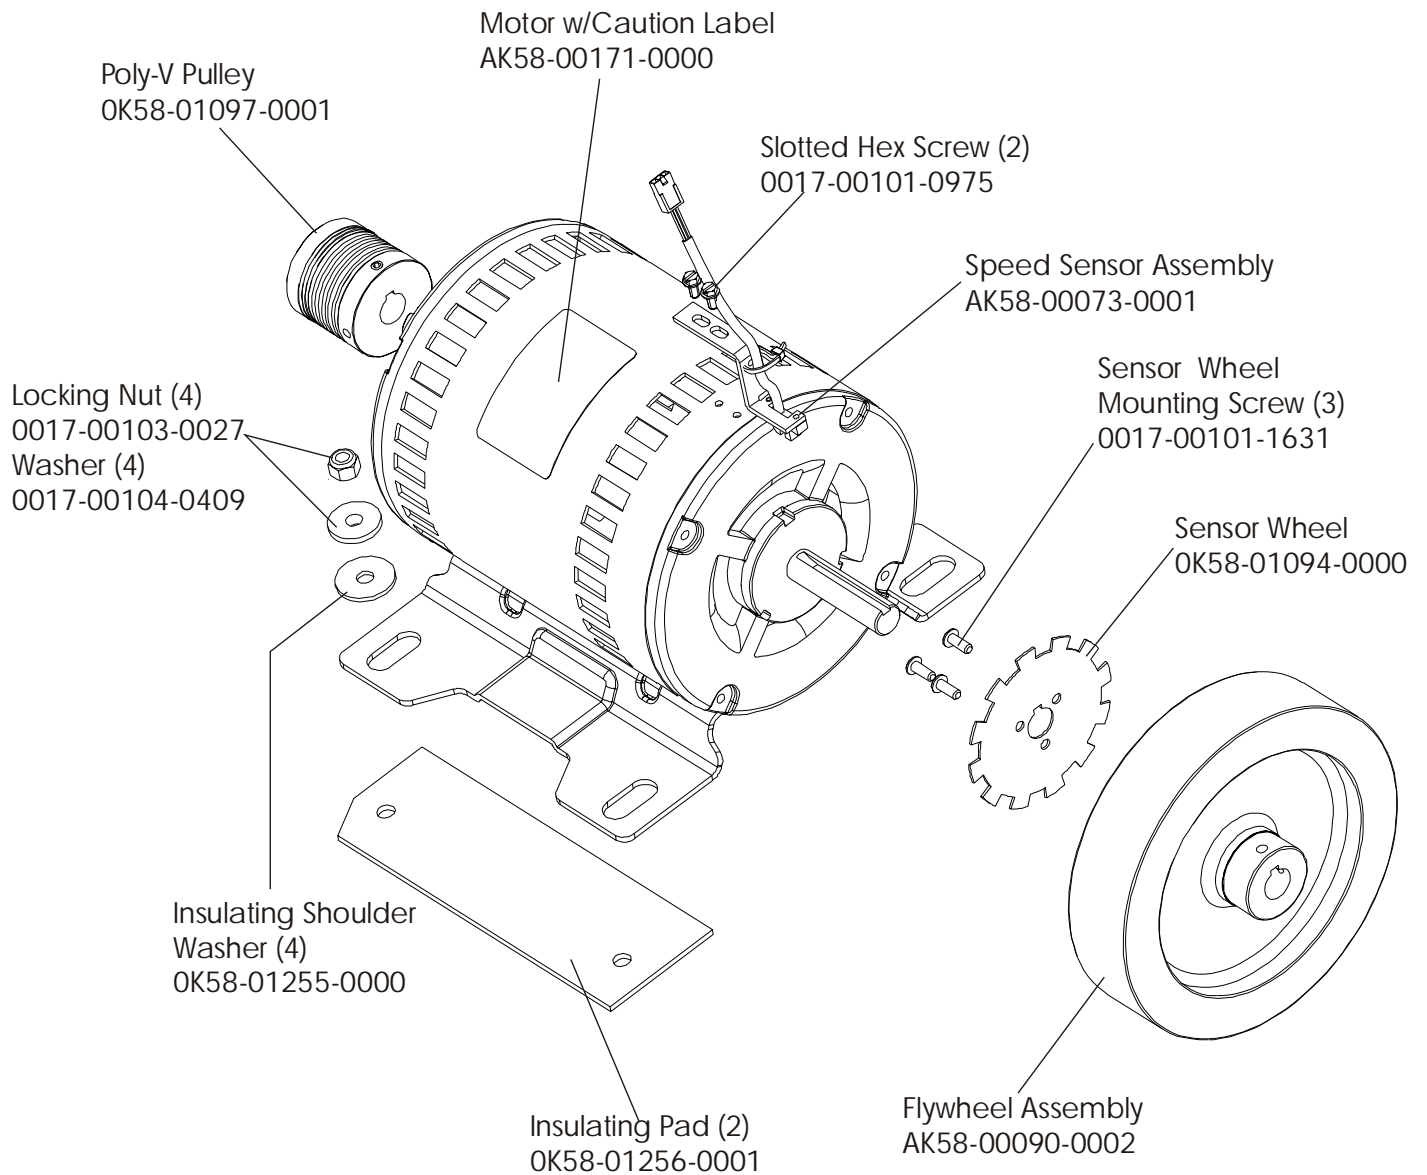

Treadmill 93T

Drive Motor Assembly

93T-0XXXX-02
S/N TTD100000