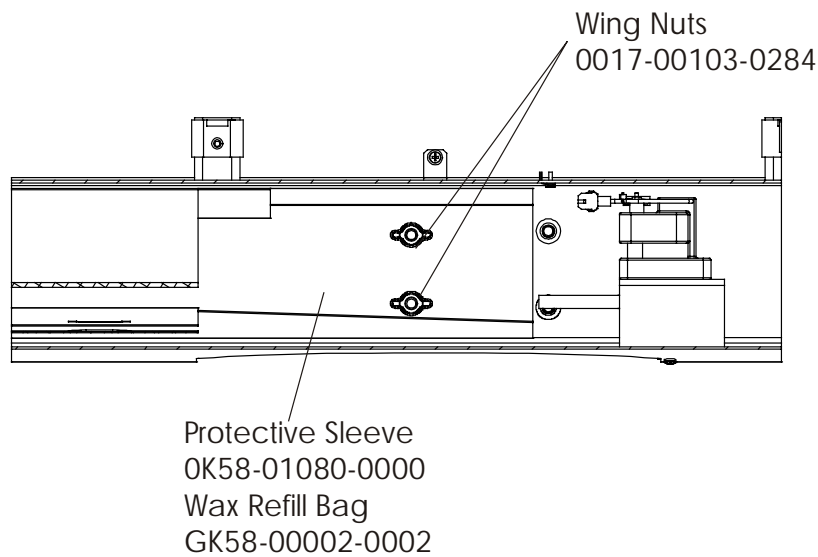

Treadmill 93T
Wax Components

93T-0XXXX-02
S/N TTD100000