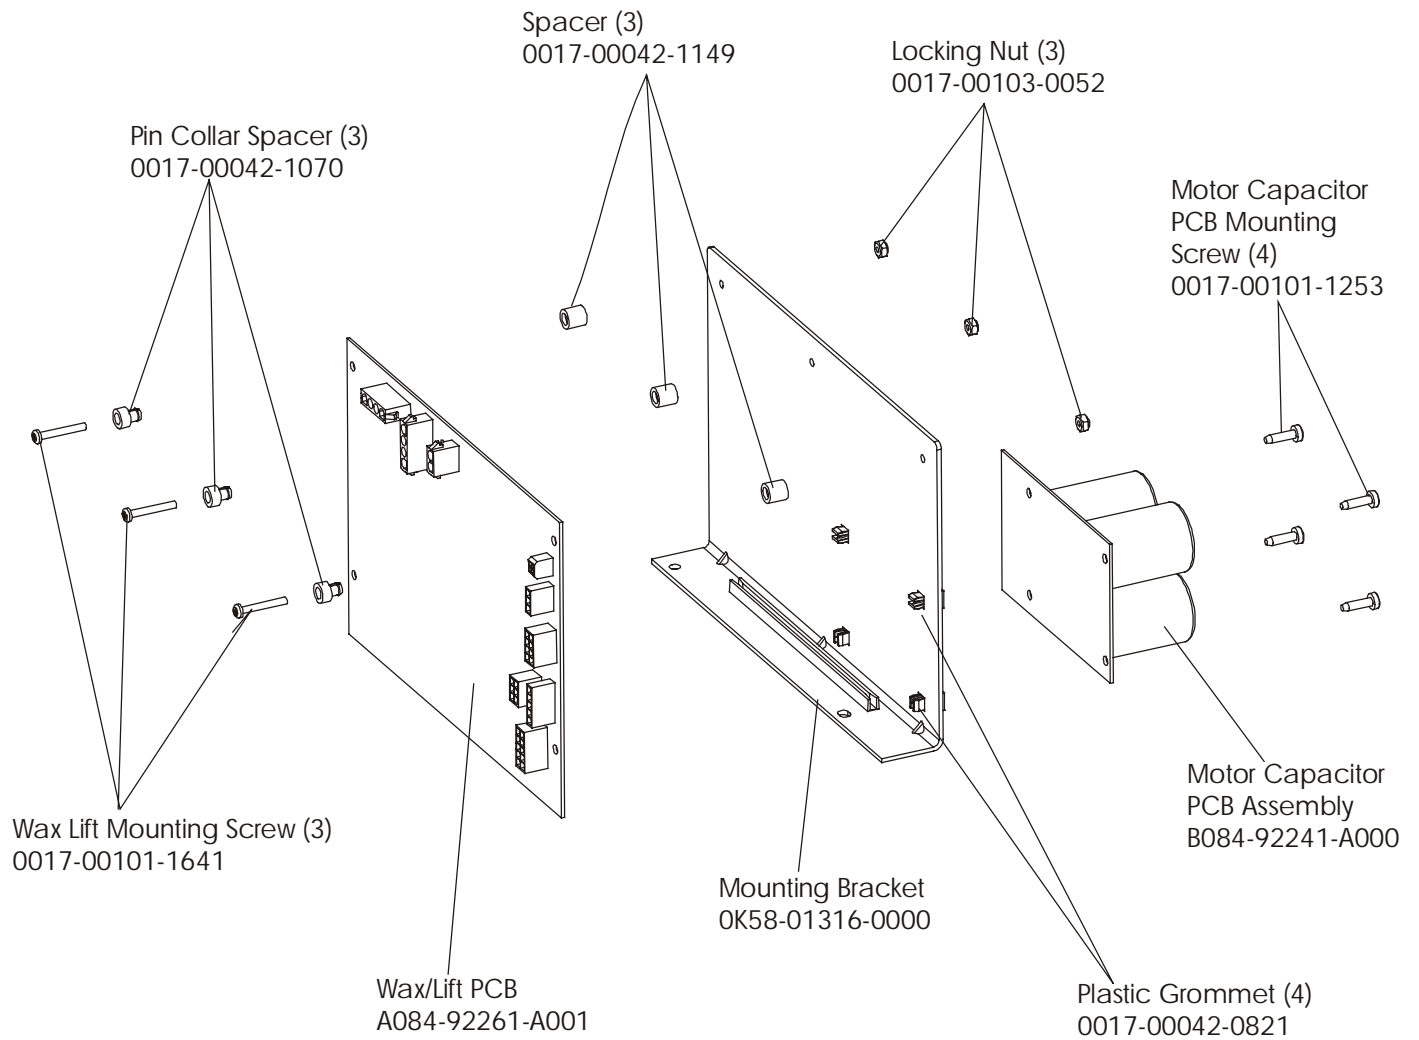

93T-0XXXX-02
S/N TTD100000

Treadmill 93T
Lift Motor and Frame

93T-0XXXX-02
S/N TTD100000

Treadmill 93T
Wax/Lift Assembly

93T-0XXXX-02
S/N TTD100000

AK58-00242-0000 (100-120v)
AK58-00242-0001 (200-240v)

Treadmill 93T