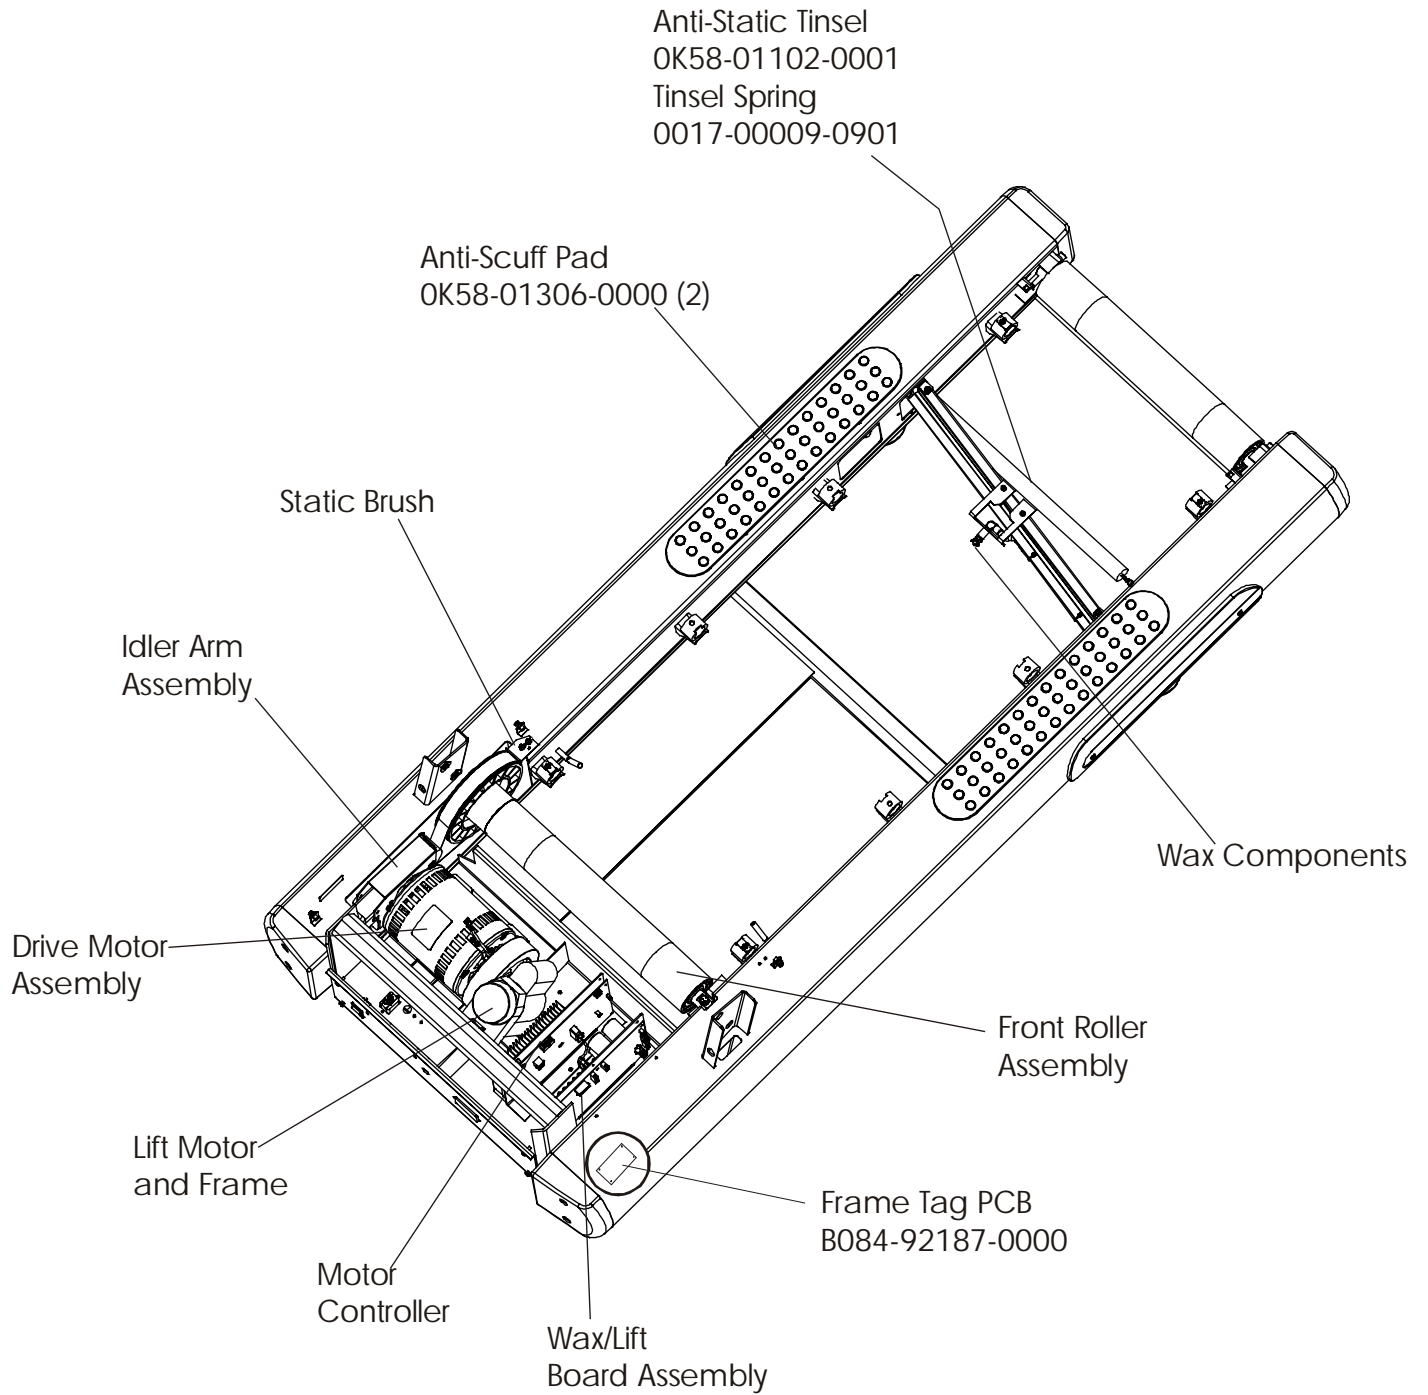

Treadmill 93T
General Assembly

93T-0XXXX-02
S/N TTD100000

Touch-Up Paint	Color	Container
0017-00008-0196	Silver Bullet	Bottle
0017-00008-0197	Silver Bullet	Spray Can
0017-00008-0198	Stealth Gray	Bottle
0017-00008-0199	Stealth Gray	Spray Can

Manual/Video	Part Number
Operation Manual, Eng	M051-00K58-A081
Service Manual	M051-00K58-A097
Installation Video	M051-00K58-A098
Service Video	M051-00K58-A099

Treadmill 93T
Frame Assembly

93T-0XXXX-02
S/N TTD100000

Treadmill 93T

Console Assembly

93T-0XXXX-02
S/N TTD100000

Console Assembly	Overlay Switch Bezel Assy	Overlay	Language
AK58-00198-0001	AK58-00204-0001	0K58-01300-0001	Eng/Met
AK58-00198-0002	AK58-00204-0001	0K58-01300-0001	Eng/Eur
AK58-00198-0003	AK58-00204-0003	0K58-01300-0003	German
AK58-00198-0004	AK58-00204-0004	0K58-01300-0004	Spanish
AK58-00198-0006	AK58-00204-0006	0K58-01300-0006	Japanese
AK58-00198-0007	AK58-00204-0007	0K58-01300-0007	French
AK58-00198-0008	AK58-00204-0008	0K58-01300-0008	Italian
AK58-00198-0009	AK58-00204-0009	0K58-01300-0009	Dutch
AK58-00198-00010	AK58-00204-00010	0K58-01300-00010	Portuguese
AK58-00198-00011	AK58-00204-00011	0K58-01300-00011	Chinese

93T-0XXXX-02
S/N TTD100000

Treadmill 93T
Lift Motor and Frame

93T-0XXXX-02
S/N TTD100000

Treadmill 93T
Wax/Lift Assembly

93T-0XXXX-02
S/N TTD100000

AK58-00242-0000 (100-120v)
AK58-00242-0001 (200-240v)

Treadmill 93T