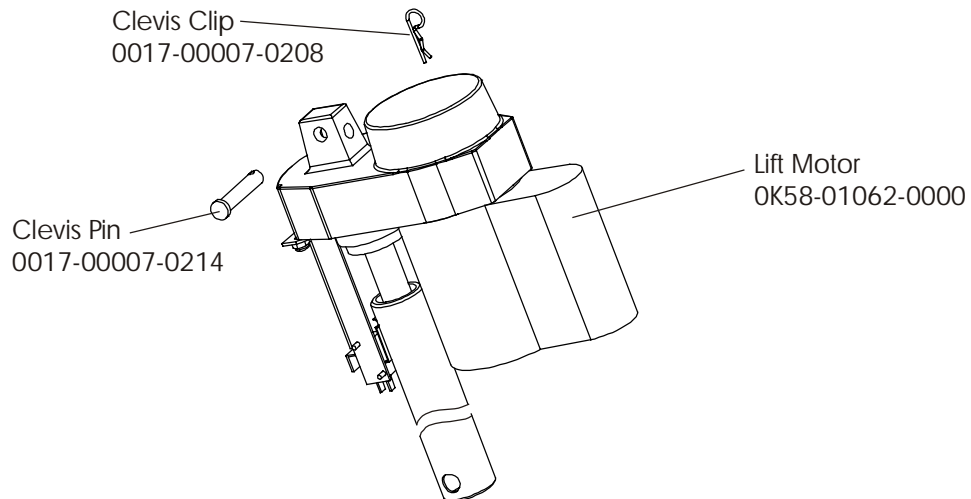

Treadmill 93T
Lift Motor and Frame

93T-0XXXX-02
S/N TTD100000