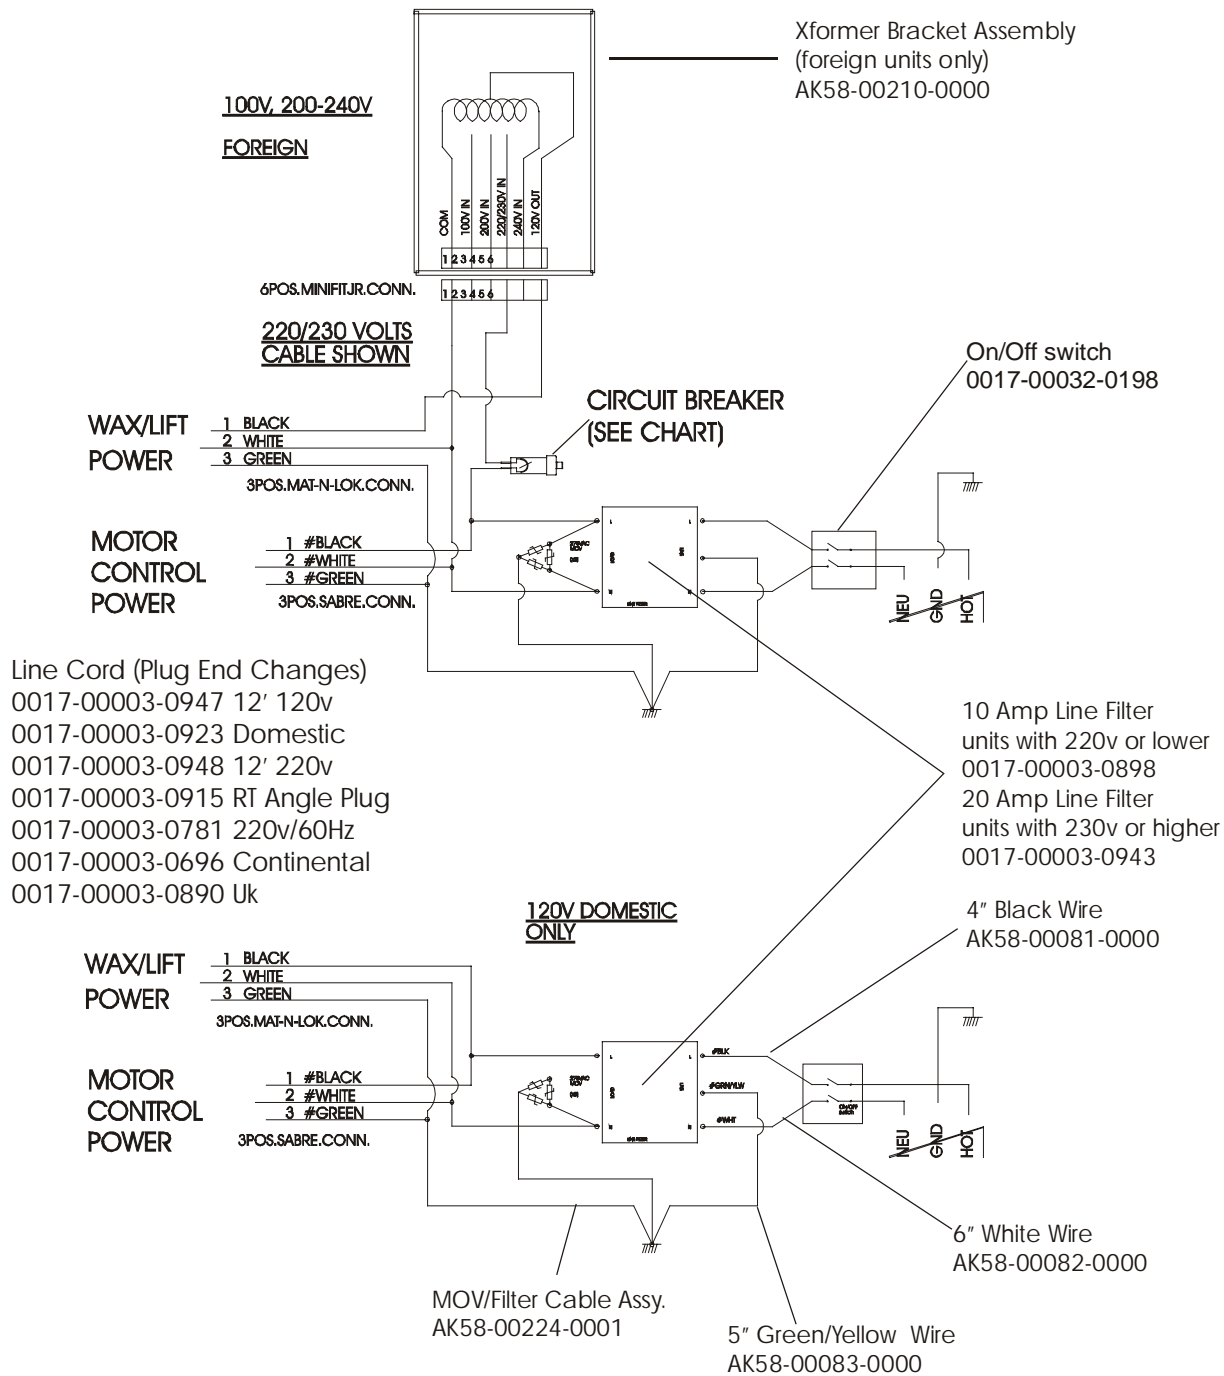

93T-0XXXX-02
S/N TTD100000

Treadmill 93T
Lift Motor and Frame

93T-0XXXX-02
S/N TTD100000

Treadmill 93T
Wax/Lift Assembly

93T-0XXXX-02
S/N TTD100000

AK58-00242-0000 (100-120v)
AK58-00242-0001 (200-240v)

Treadmill 93T

Drive Motor Assembly

93T-0XXXX-02
S/N TTD100000

Treadmill 93T
Wax Components

93T-0XXXX-02
S/N TTD100000

Treadmill 93T
Idler Arm Assembly & Static Brush

93T-0XXXX-02
S/N TTD100000

Treadmill 93T
Leveler Assembly AK58-00052-0000

93T-0XXXX-02
S/N TTD100000

Treadmill 93T
Front Roller Assy AK58-00066-0000

93T-0XXXX-02
S/N TTD100000

Treadmill 93T

Power Components Schematic

93T-0XXXX-02
S/N TTD100000

Voltage	Power Cable Part No.	Breaker AMP/Part No.
100v	AK58-00258-0001	4 AMP/0017-00003-0950
200v	AK58-00258-0002	2 AMP/0017-00003-0626
220/230v	AK58-00258-0003	2 AMP/0017-00003-0626
240+	AK58-00258-0004	2 AMP/0017-00003-0626

Treadmill 93T

Wax/Lift Power Supply

93T-0XXXX-02
S/N TTD10000