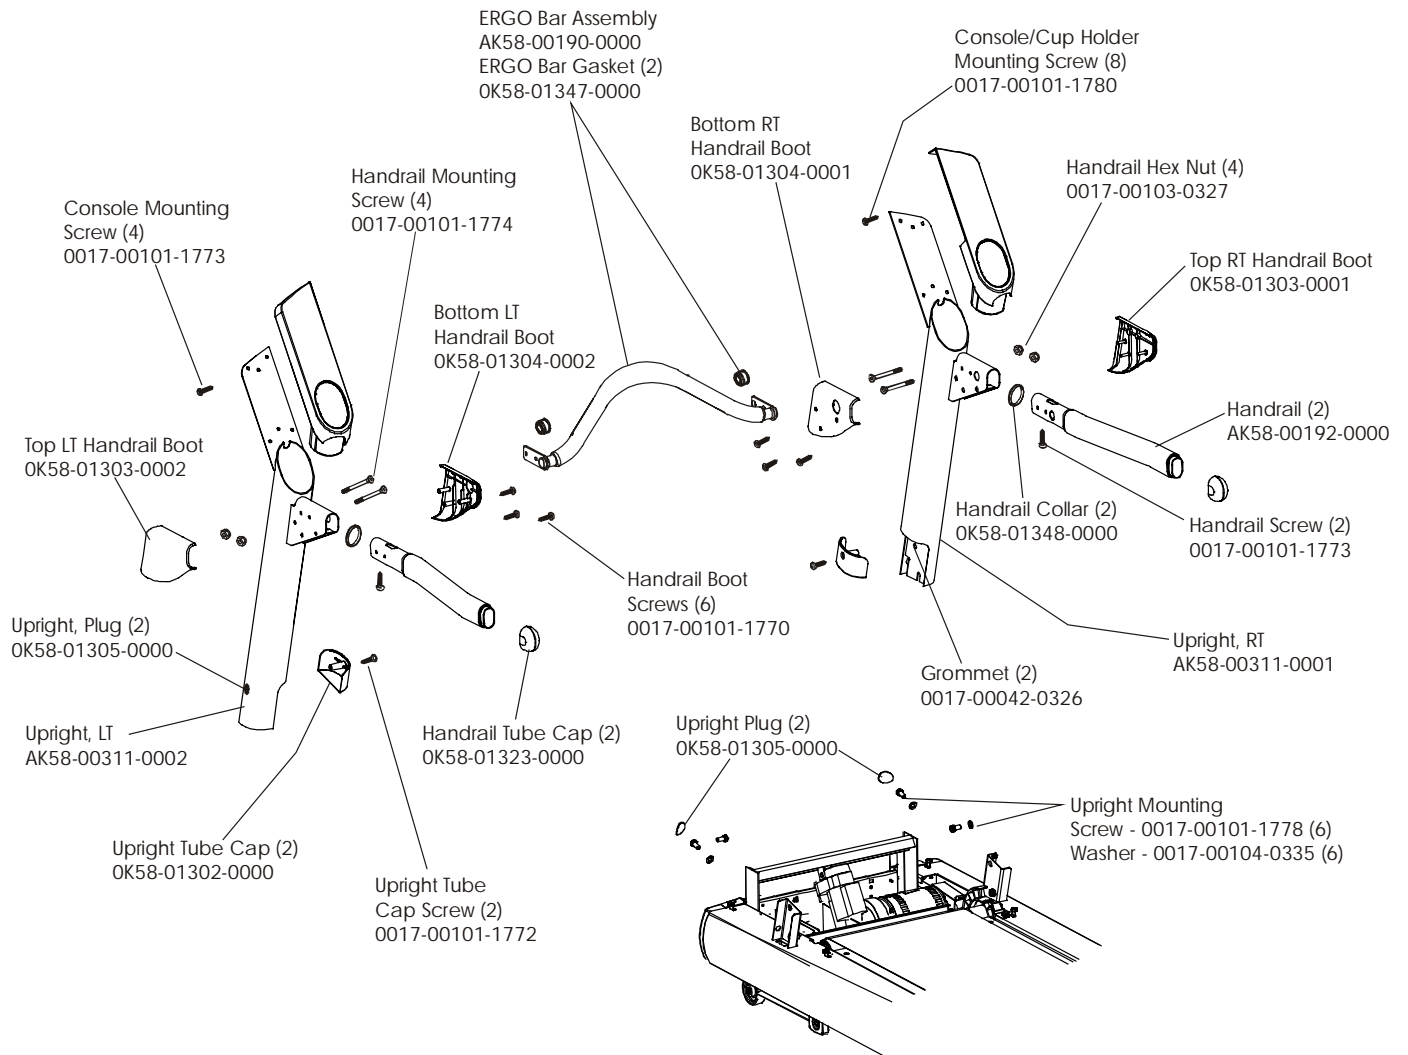

Treadmill 93T

Handrail Assembly

93T-0XXXX-02
S/N TTD100000

Hardware Bag Assembly

AK58-00227-0000