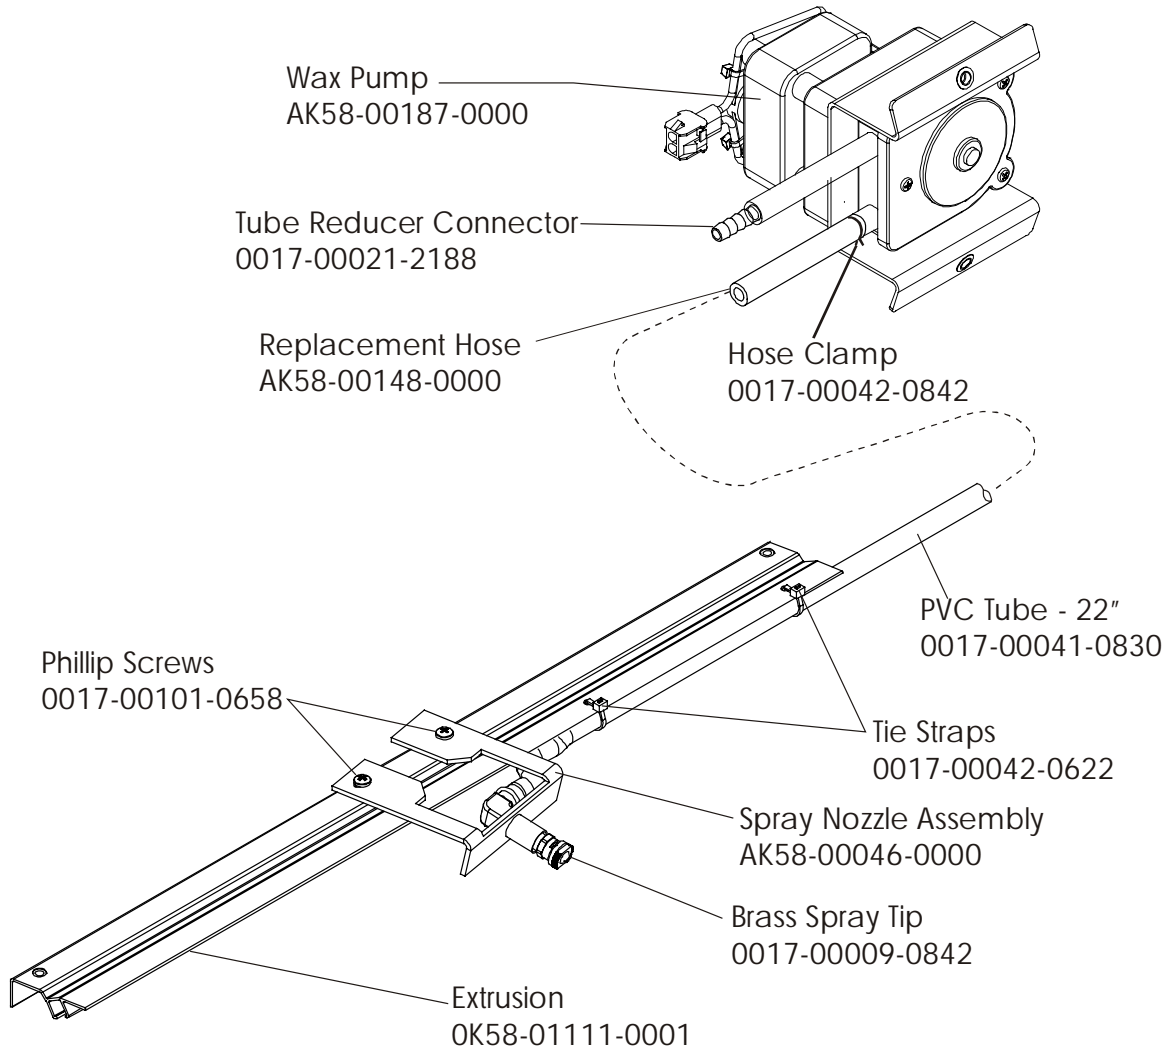

Treadmill 93T
Wax Components

93T-0XXXX-02
S/N TTD100000