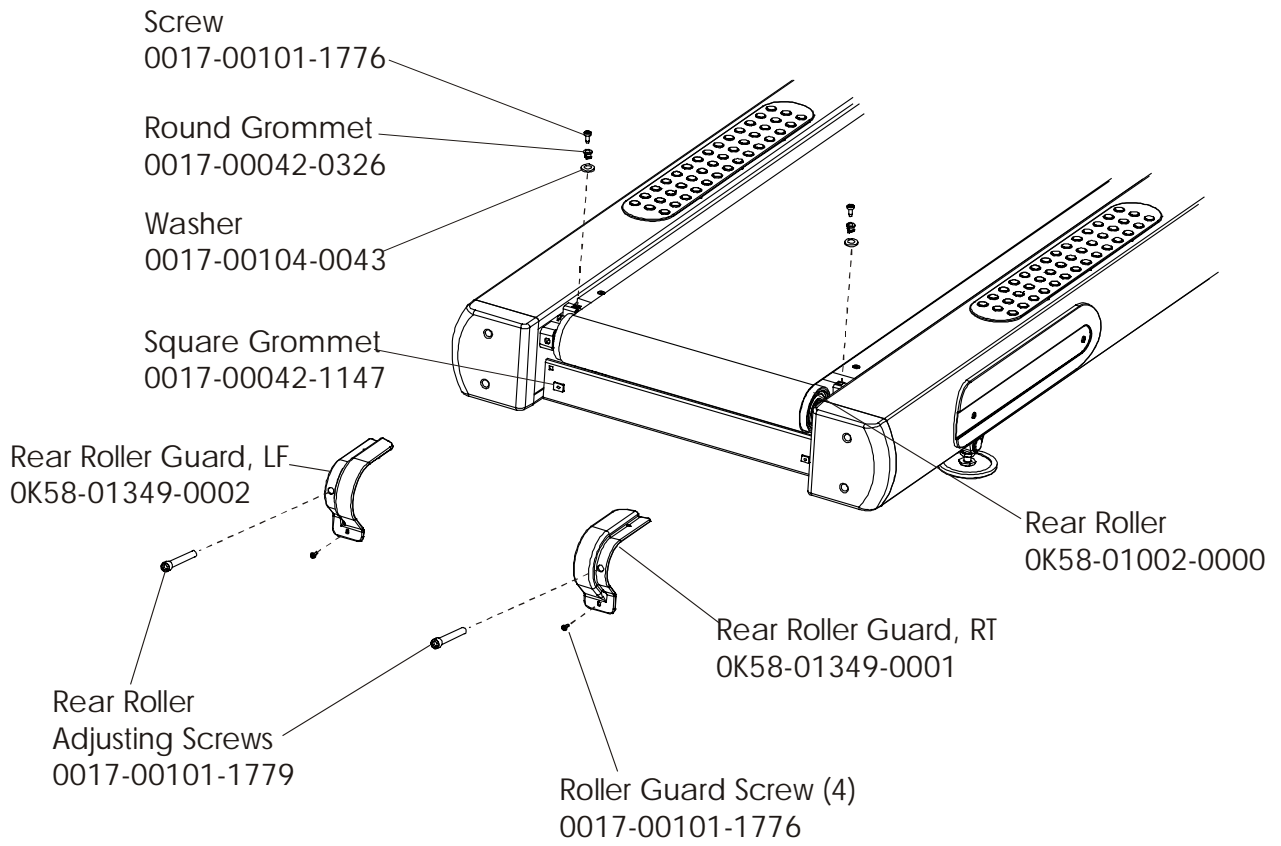

Treadmill 93T
Belt, Deck, Rear Roller

93T-0XXXX-02
S/N TTD100000