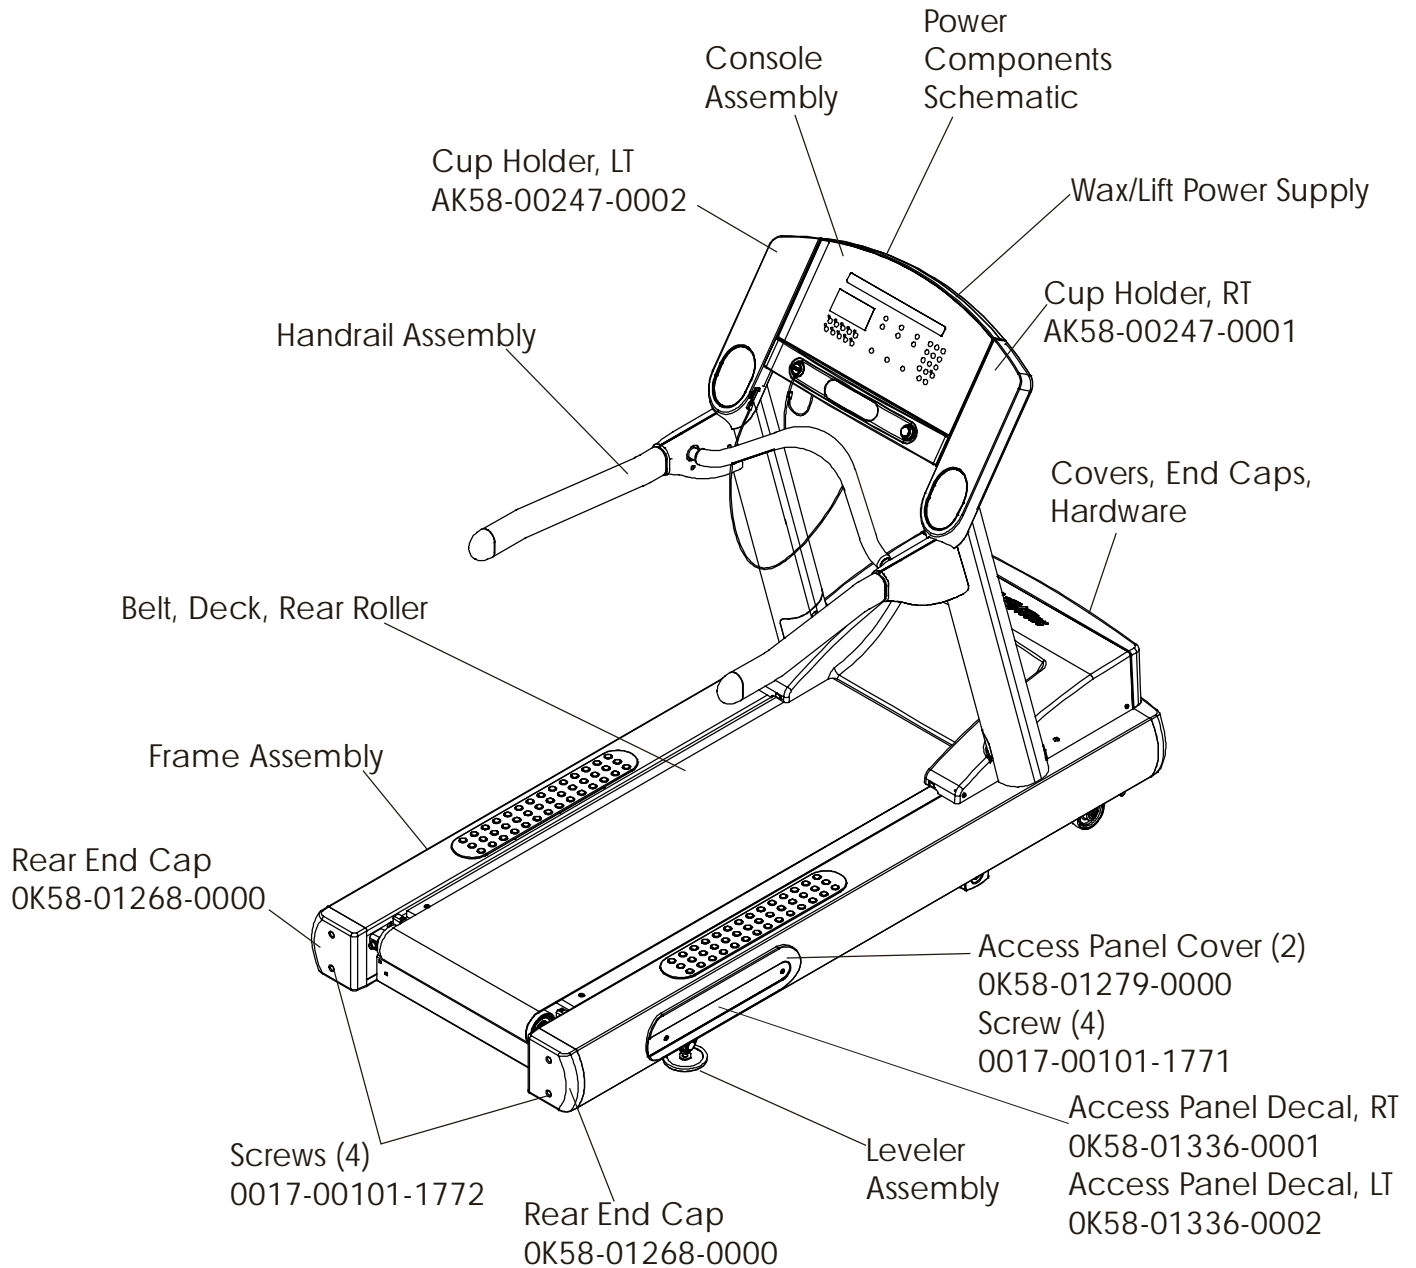

Treadmill 93T
General Assembly

93T-0XXXX-02
S/N TTD100000

Touch-Up Paint	Color	Container
0017-00008-0196	Silver Bullet	Bottle
0017-00008-0197	Silver Bullet	Spray Can
0017-00008-0198	Stealth Gray	Bottle
0017-00008-0199	Stealth Gray	Spray Can

Manual/Video	Part Number
Operation Manual, Eng	M051-00K58-A081
Service Manual	M051-00K58-A097
Installation Video	M051-00K58-A098
Service Video	M051-00K58-A099

Treadmill 93T
Frame Assembly

93T-0XXXX-02
S/N TTD100000