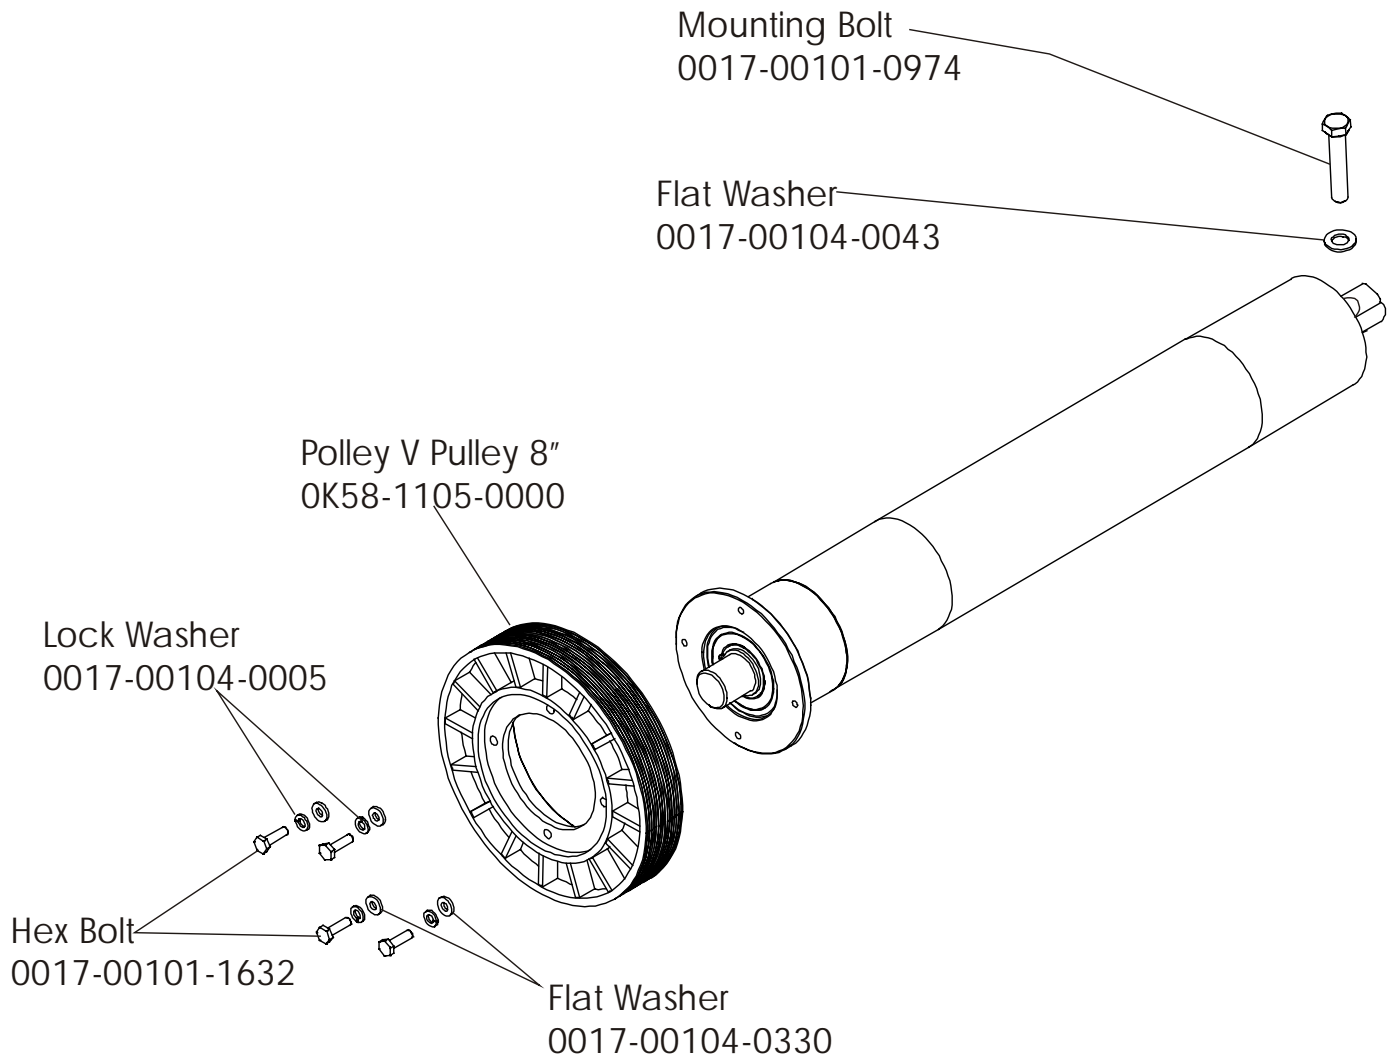

Drive Motor Assembly

93T-0XXXX-02
S/N TTD100000

Treadmill 93T
Wax Components

93T-0XXXX-02
S/N TTD100000

Treadmill 93T
Idler Arm Assembly & Static Brush

93T-0XXXX-02
S/N TTD100000

Treadmill 93T
Leveler Assembly AK58-00052-0000

93T-0XXXX-02
S/N TTD100000

Treadmill 93T
Front Roller Assy AK58-00066-0000

93T-0XXXX-02
S/N TTD100000

Treadmill 93T

Power Components Schematic

93T-0XXXX-02
S/N TTD100000

Voltage	Power Cable Part No.	Breaker AMP/Part No.
100v	AK58-00258-0001	4 AMP/0017-00003-0950
200v	AK58-00258-0002	2 AMP/0017-00003-0626
220/230v	AK58-00258-0003	2 AMP/0017-00003-0626
240+	AK58-00258-0004	2 AMP/0017-00003-0626