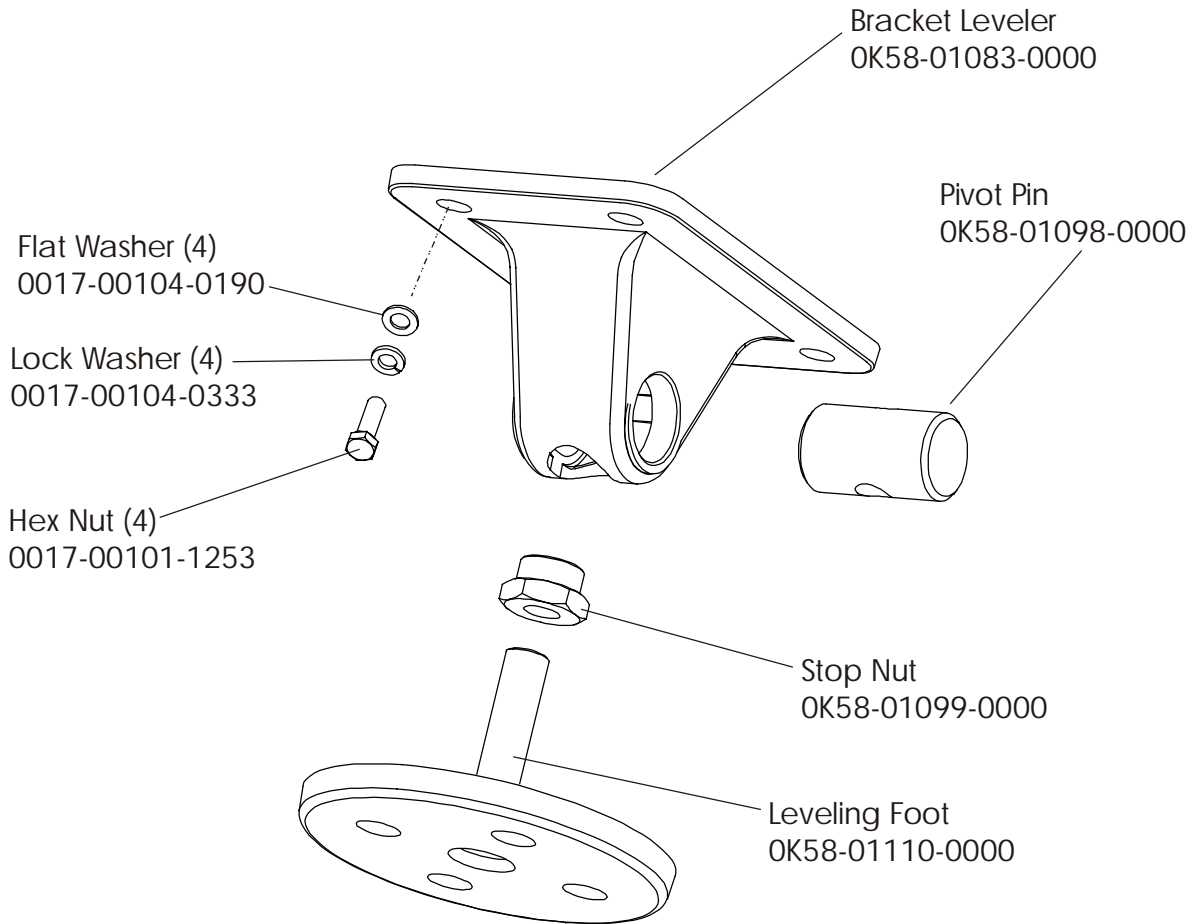

Treadmill 93T
Leveler Assembly AK58-00052-0000

93T-0XXXX-02
S/N TTD100000