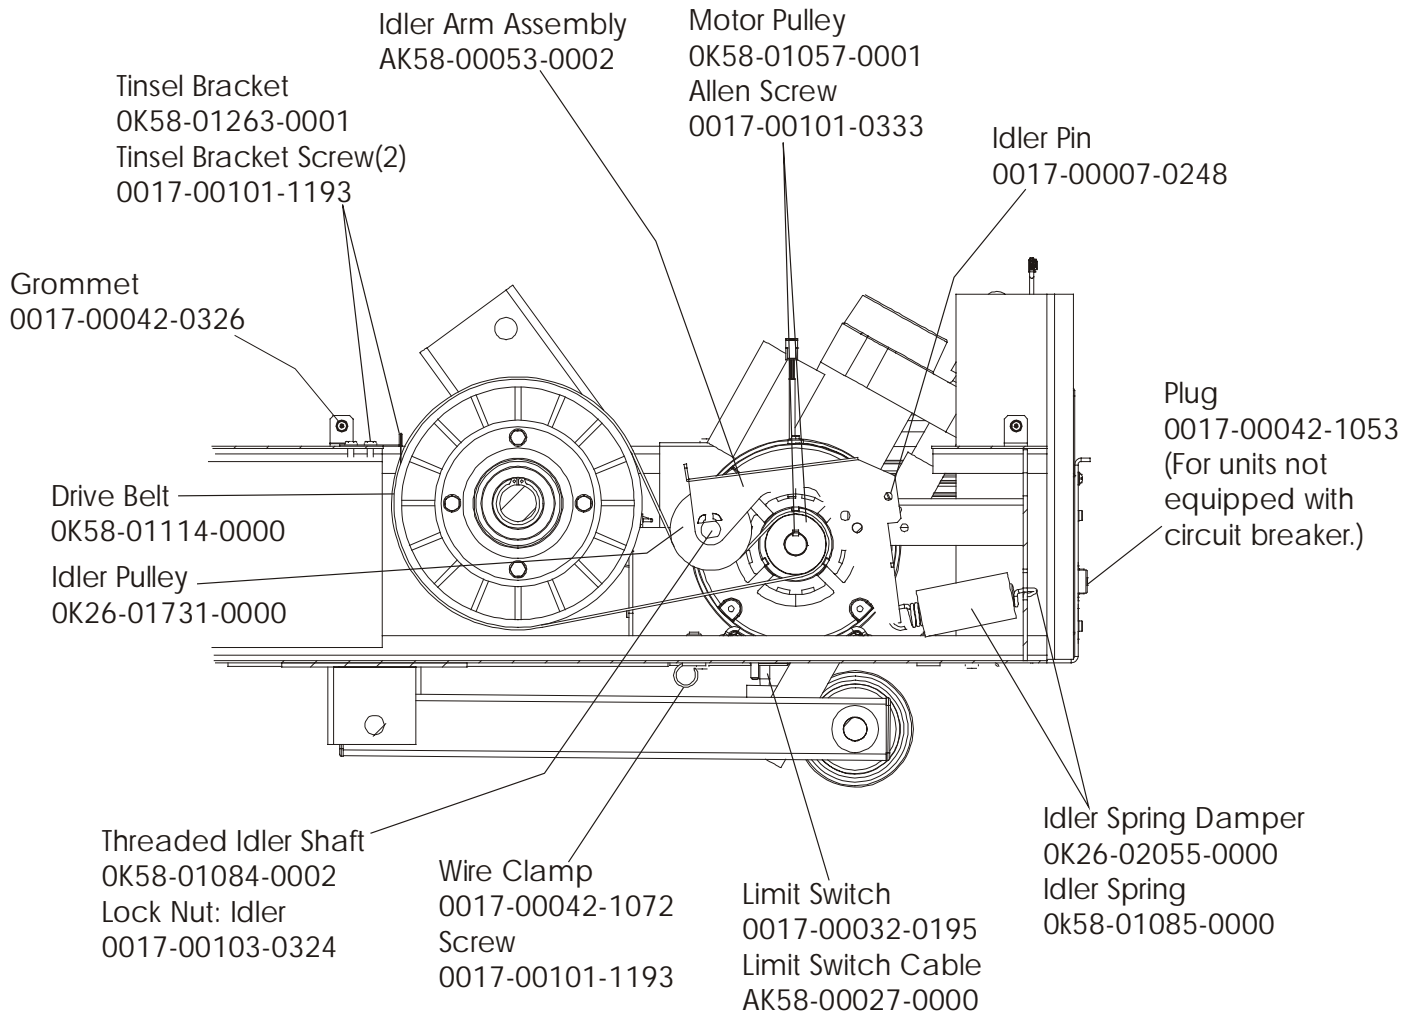

Drive Motor Assembly

93T-0XXXX-02
S/N TTD100000

Treadmill 93T
Wax Components

93T-0XXXX-02
S/N TTD100000

Treadmill 93T
Idler Arm Assembly & Static Brush

93T-0XXXX-02
S/N TTD100000

Treadmill 93T
Leveler Assembly AK58-00052-0000

93T-0XXXX-02
S/N TTD100000

Treadmill 93T
Front Roller Assy AK58-00066-0000

93T-0XXXX-02
S/N TTD100000

Treadmill 93T

Power Components Schematic

93T-0XXXX-02
S/N TTD100000

Voltage	Power Cable Part No.	Breaker AMP/Part No.
100v	AK58-00258-0001	4 AMP/0017-00003-0950
200v	AK58-00258-0002	2 AMP/0017-00003-0626
220/230v	AK58-00258-0003	2 AMP/0017-00003-0626
240+	AK58-00258-0004	2 AMP/0017-00003-0626