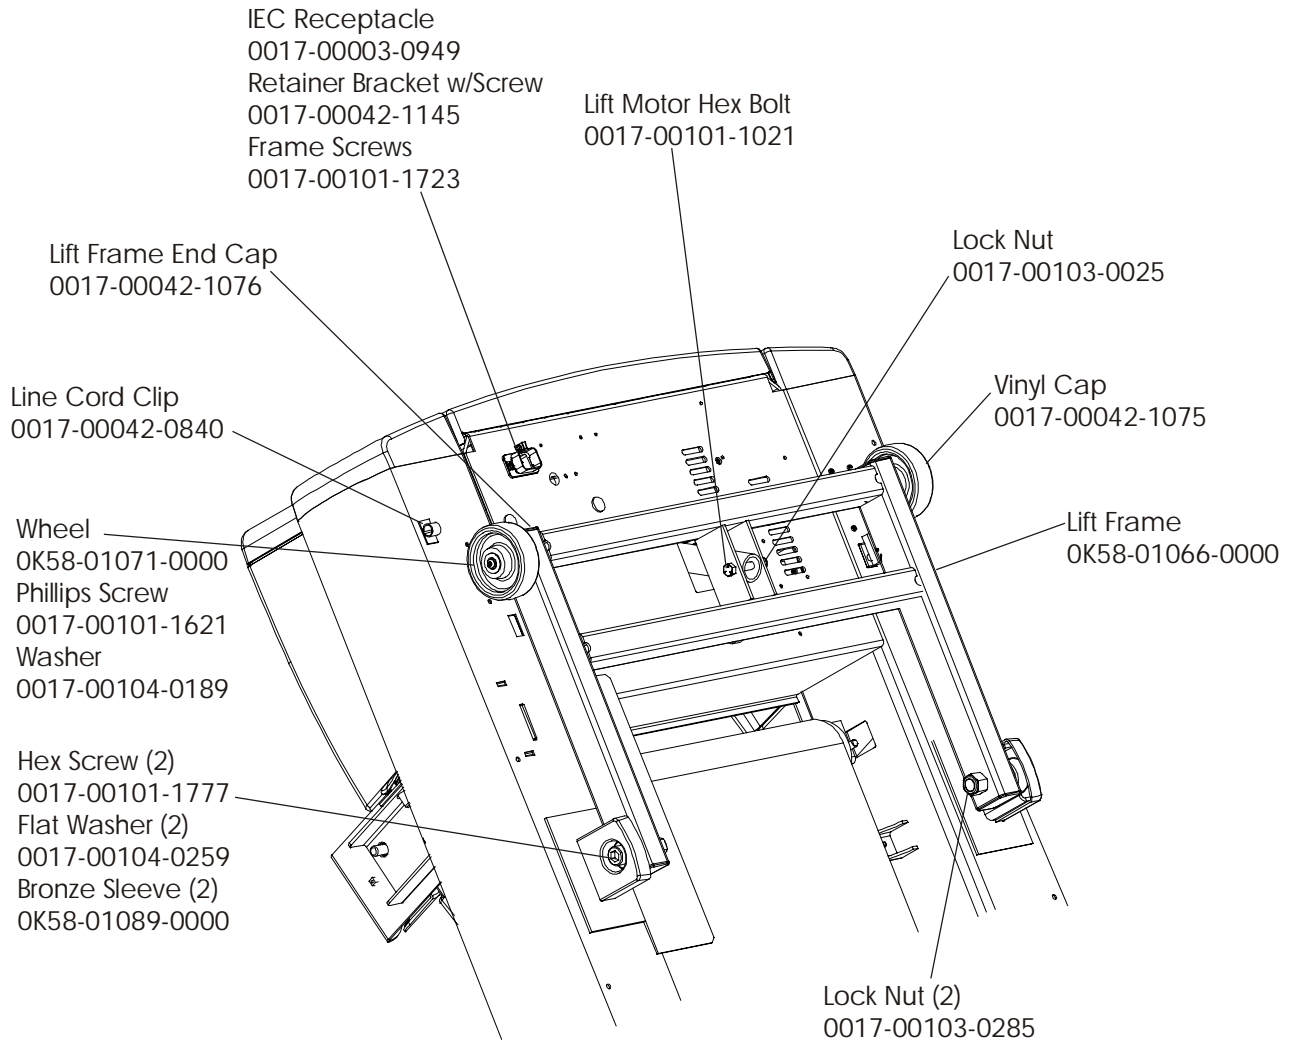

Treadmill 93T
Lift Motor and Frame

93T-0XXXX-02
S/N TTD100000