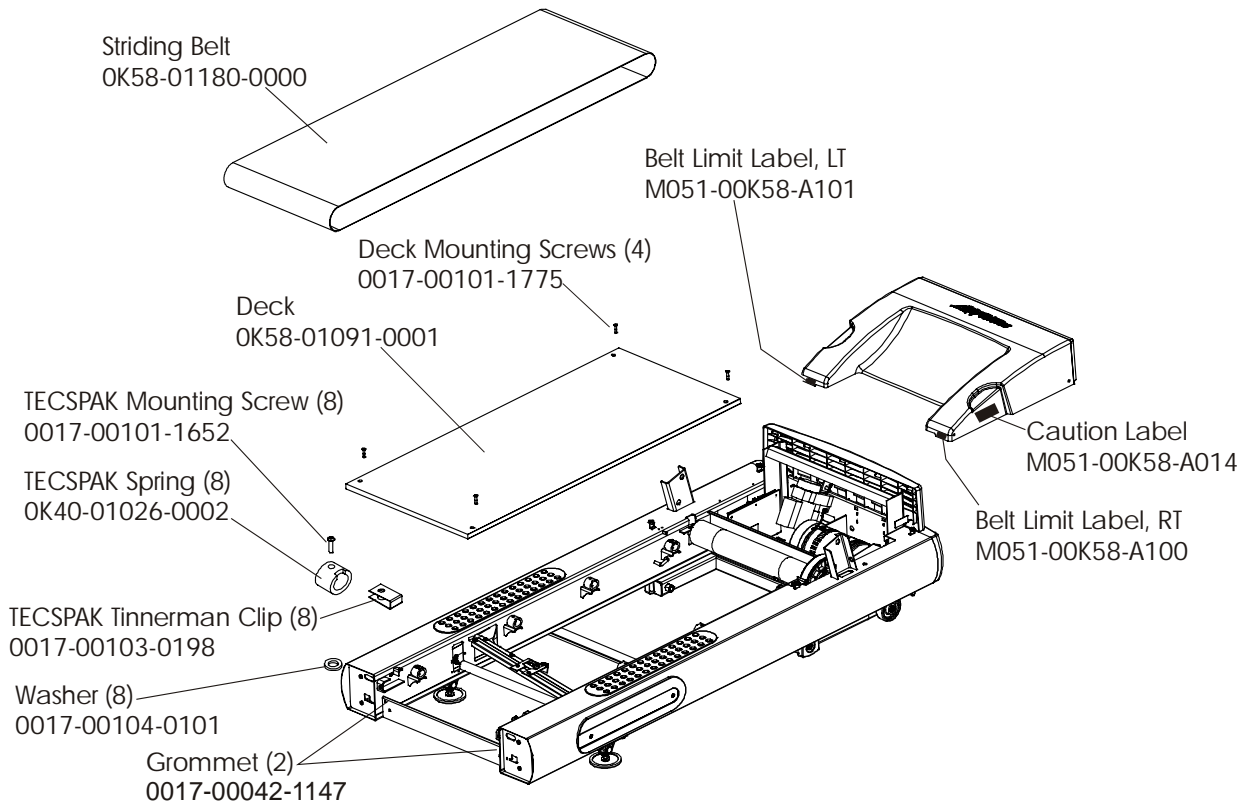

Treadmill 93T
Belt, Deck, Rear Roller

93T-0XXXX-02
S/N TTD100000