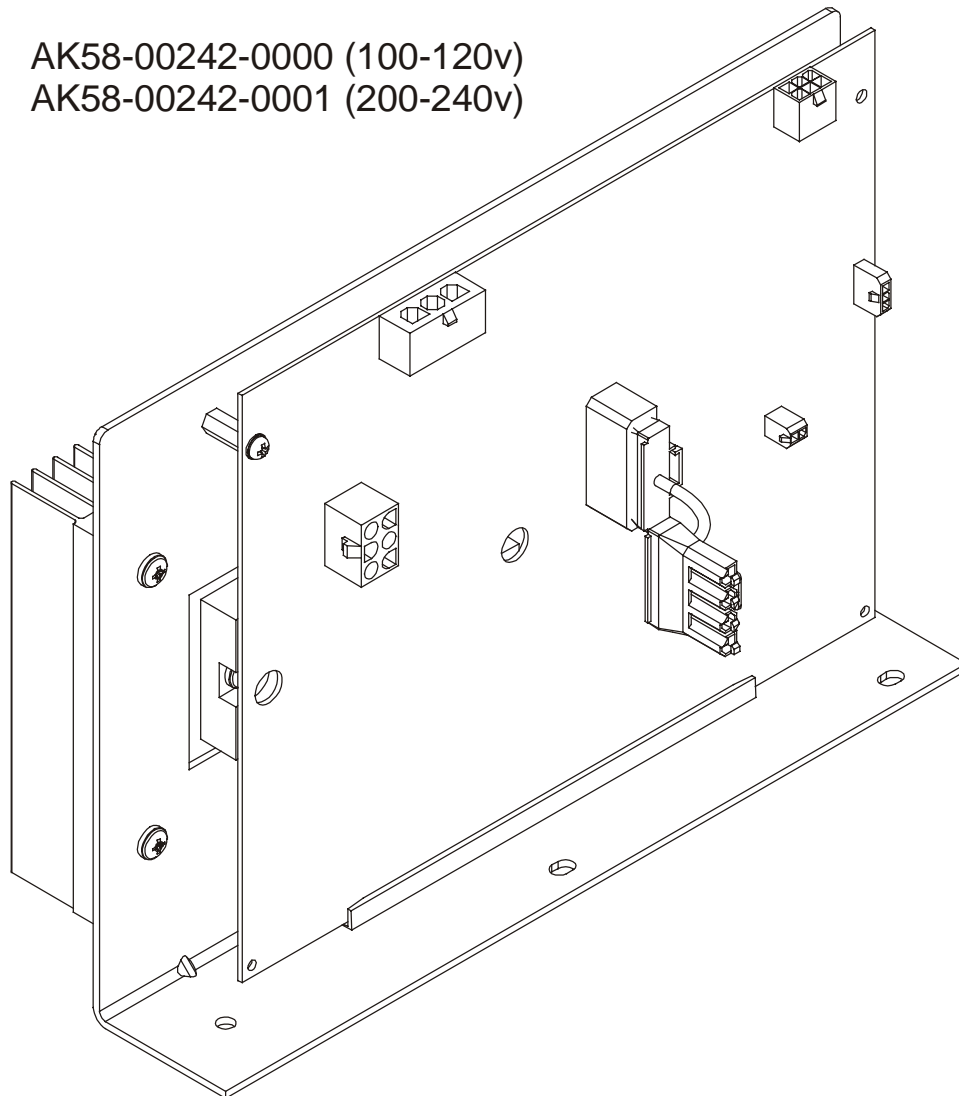

93T-0XXXX-02
S/N TTD100000

Treadmill 93T
Lift Motor and Frame

93T-0XXXX-02
S/N TTD100000

Treadmill 93T
Wax/Lift Assembly

93T-0XXXX-02
S/N TTD100000

AK58-00242-0000 (100-120v)
AK58-00242-0001 (200-240v)

Treadmill 93T