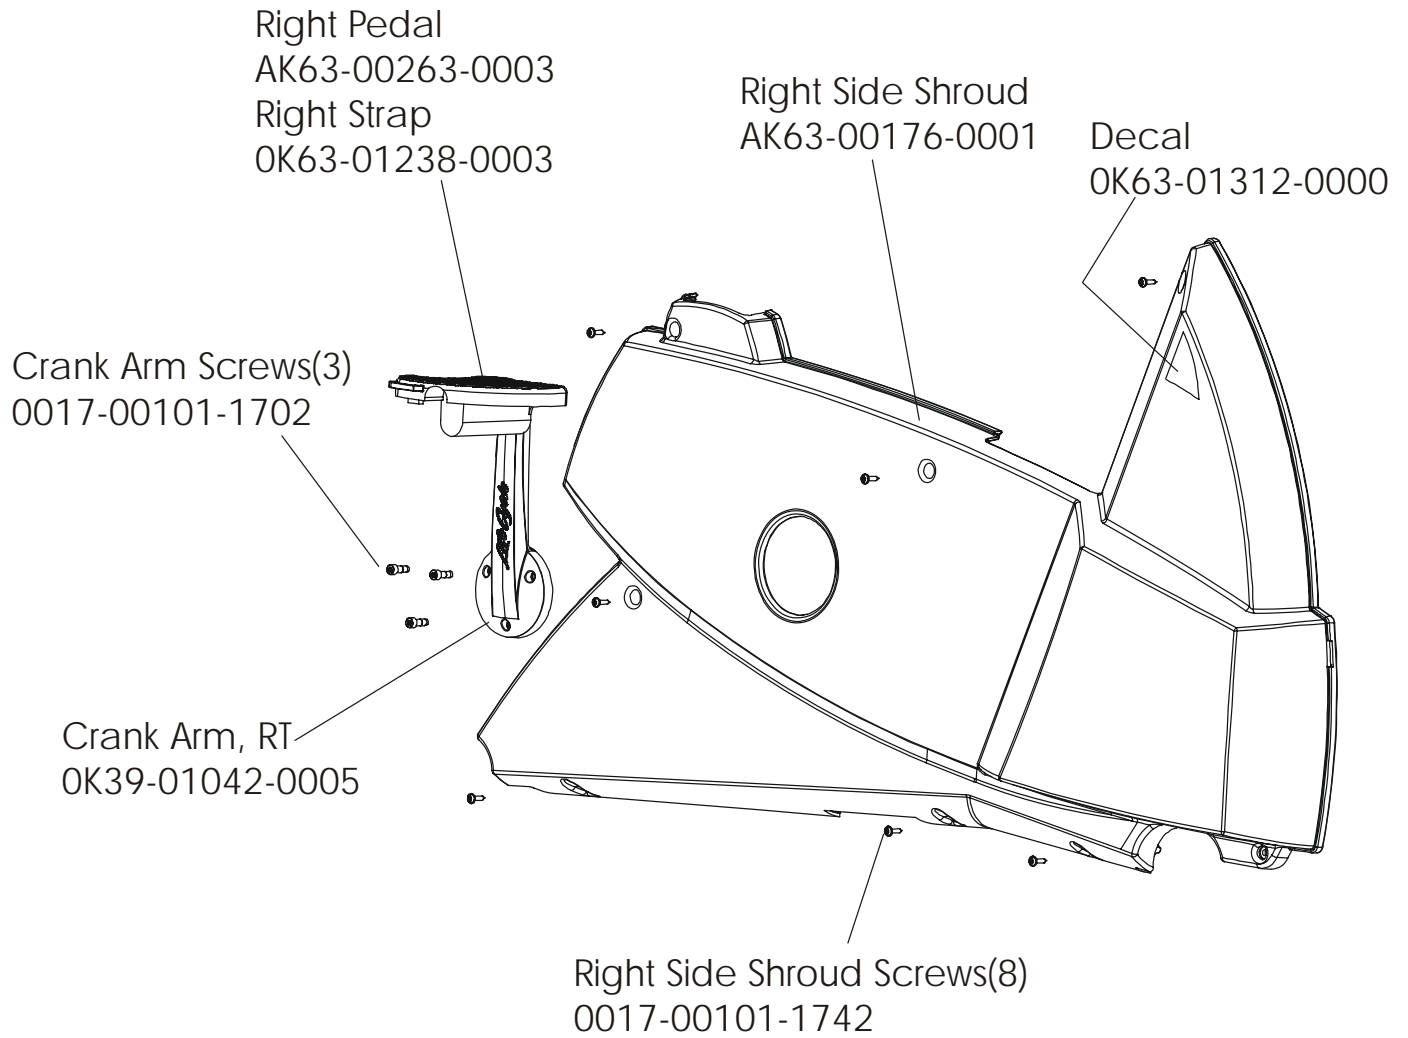

95C-0XXX-01

S/N LCI100001

Life Cycle 95Ci

Right Side Shroud and Crank Arm

95C-0XXX-01

S/N LCI100001

Life Cycle 95Ci
PCB Mounting Bracket AK63-00049-0000

95C-0XXX-01
S/N LCI100001