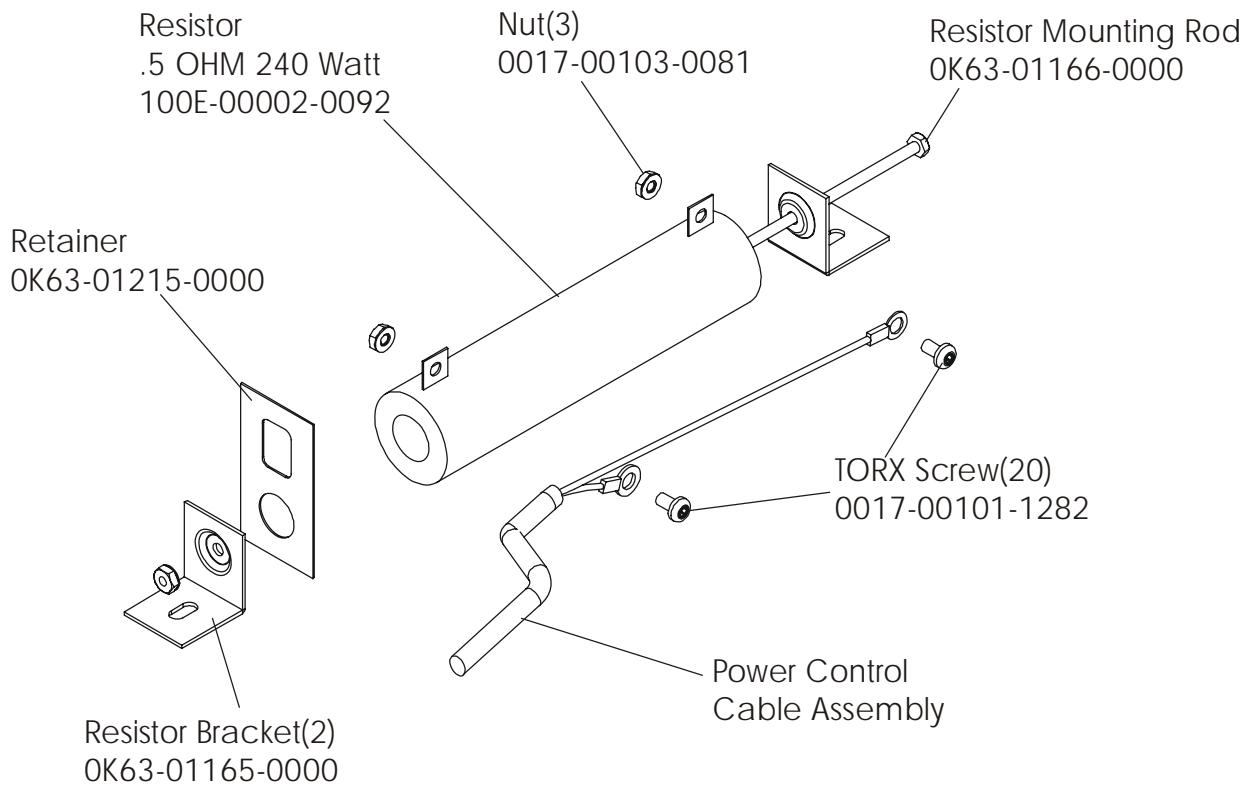

95C-0XXX-01

S/N LCI100001

Life Cycle 95Ci

Right Side Shroud and Crank Arm

95C-0XXX-01

S/N LCI100001

Life Cycle 95Ci
PCB Mounting Bracket AK63-00049-0000

95C-0XXX-01
S/N LCI100001

Alternator Belt
OK63-01065-0000

Intermediate Belt
OK63-01066-0001

CABLE ASSEMBLY
POWER CONTROL TO ALTERNATOR
AK63-00029-0000

CONSOLE TO ACB CABLE
AK63-00037-0002

LOWER CONSOLE
CABLE
AK63-00038-0000

CABLE ASSEMBLY
AK63-00028-0001