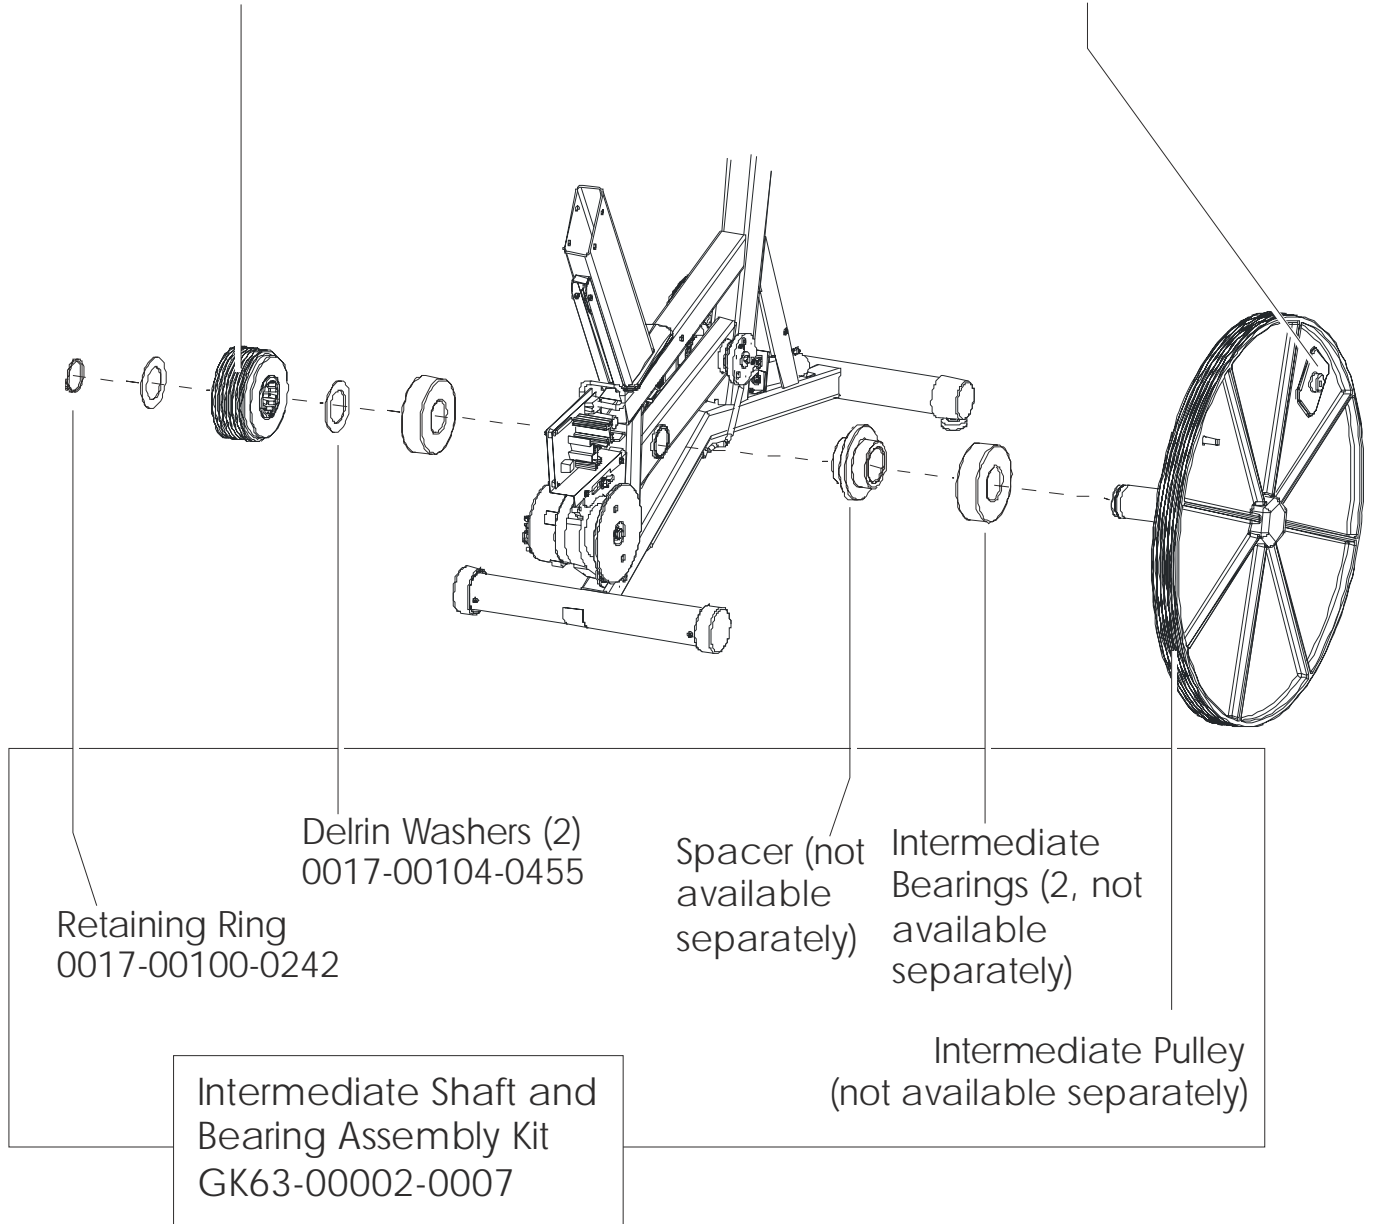

Life Cycle 95Ci
Alternator and Pulley

95C-0XXX-01
S/N LCI100001

Life Cycle 95Ci
Crank Shaft and Bearings

95C-0XXX-01
S/N LCI100001

Life Cycle 95Ci
Intermediate Shaft and Bearings

95C-0XXX-01
S/N LCI100001

Clutch Assembly
AK63-00026-0000
(not included in kit)

Magnet
118E-00001-0124
(not included in kit)

Life Cycle 95Ci
Seat Latch Assy - AK63-00043-0001

95C-0XXX-01
S/N LCI100001

Life Cycle 95Ci

Seat Post Assy – AK63-00232-0002

95C-0XXX-01

S/N LCI100001

Left Seat Post Shroud
OK63-01092-0010

Screw
0017-00101-1741

Right Seat Post Shroud
OK63-01092-0001

Life Cycle 95Ci

Console Support – AK63-00065-0001

95C-0XXX-01

S/N LCI100001

Life Cycle 95Ci

Left Side Shroud and Crank Arm