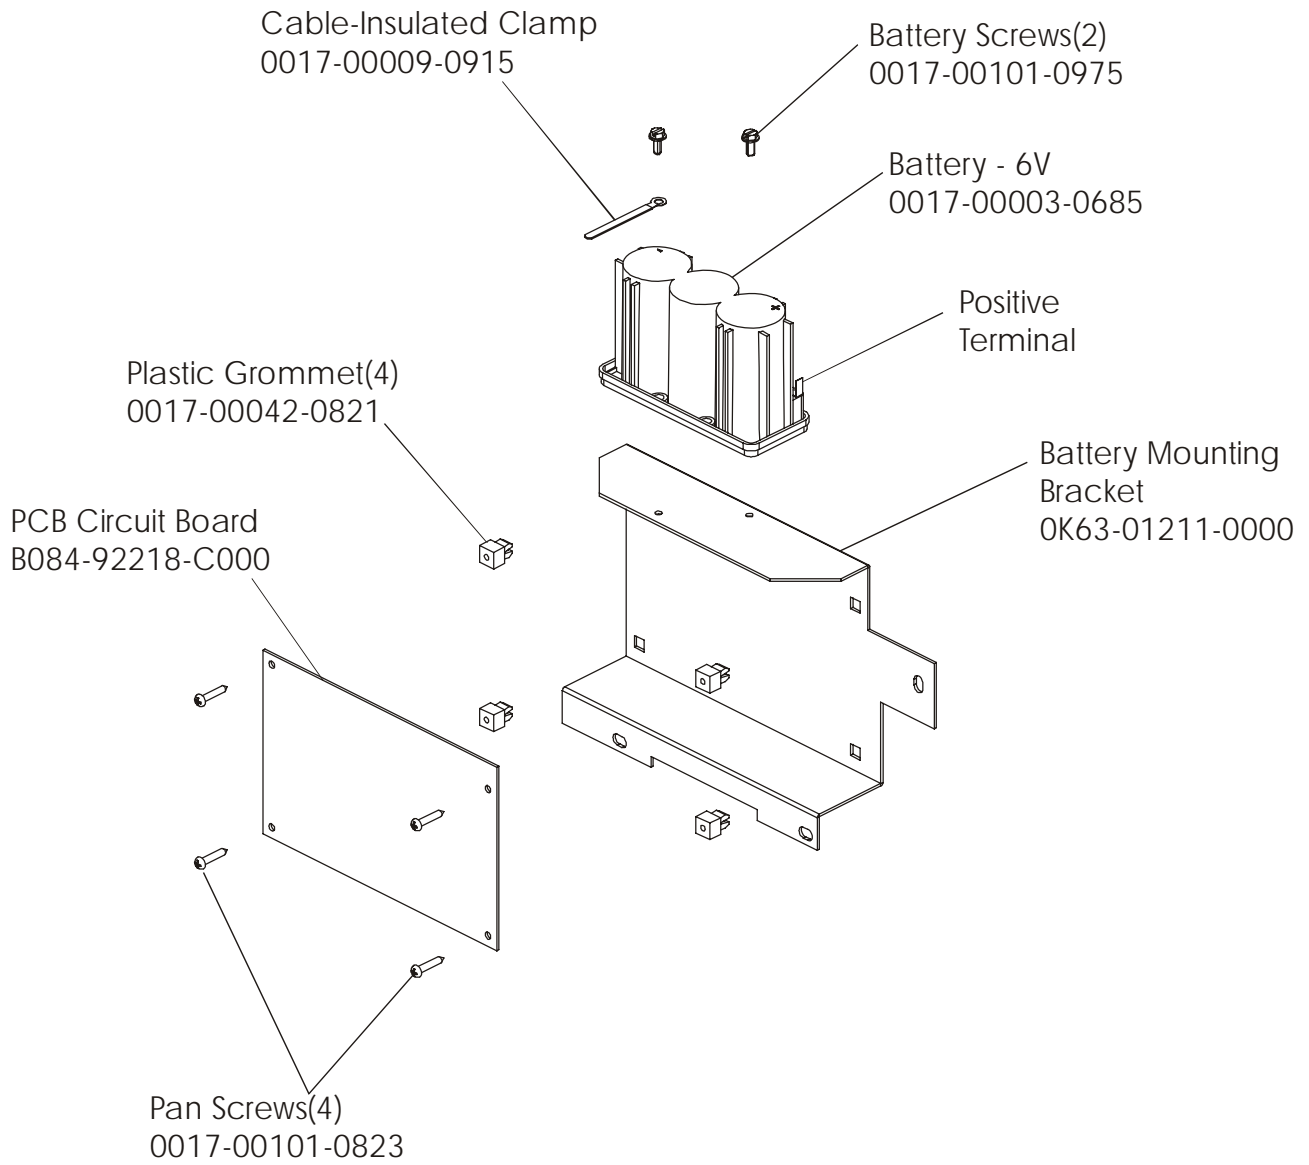

95C-0XXX-01

S/N LCI100001

Life Cycle 95Ci

Right Side Shroud and Crank Arm

95C-0XXX-01

S/N LCI100001

Life Cycle 95Ci
PCB Mounting Bracket AK63-00049-0000

95C-0XXX-01
S/N LCI100001