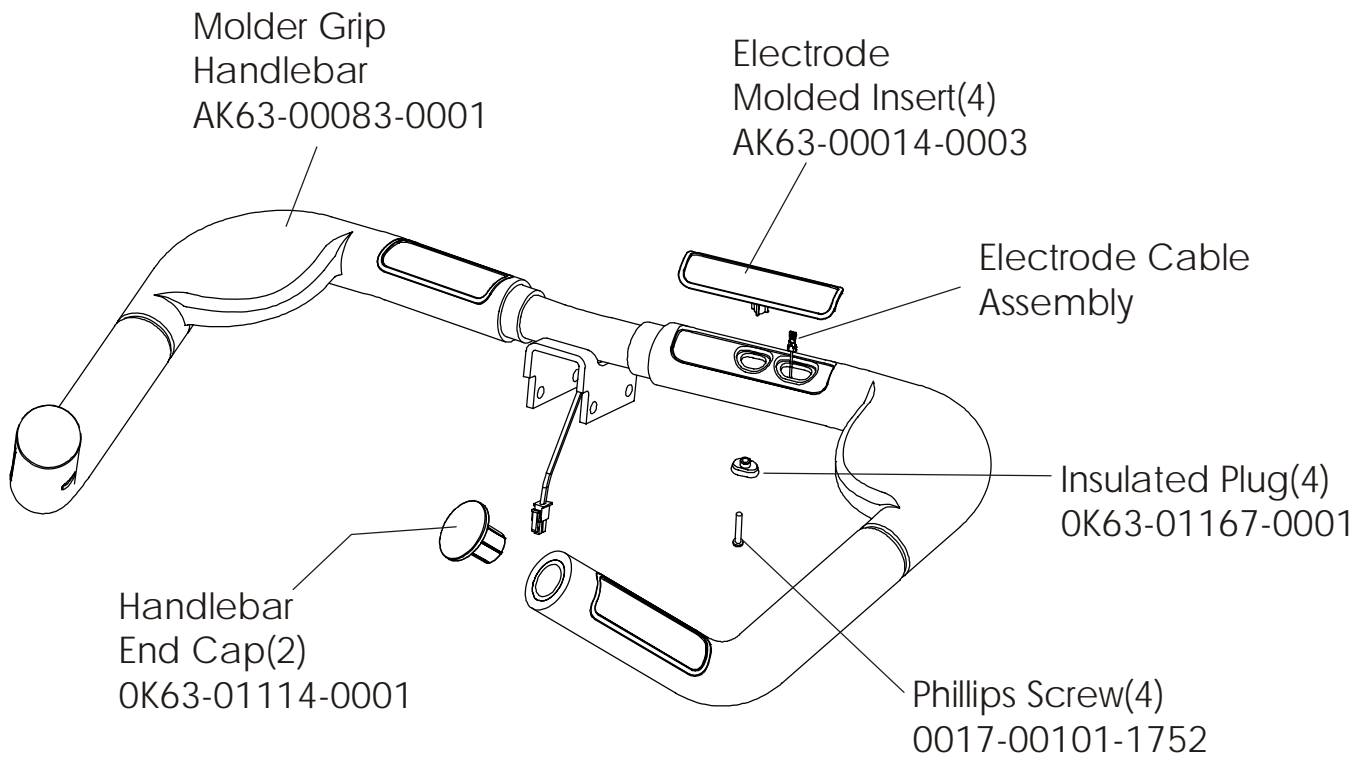

95C-0XXX-01

S/N LCI100001

Life Cycle 95Ci

Right Side Shroud and Crank Arm

95C-0XXX-01

S/N LCI100001

Life Cycle 95Ci
PCB Mounting Bracket AK63-00049-0000

95C-0XXX-01
S/N LCI100001