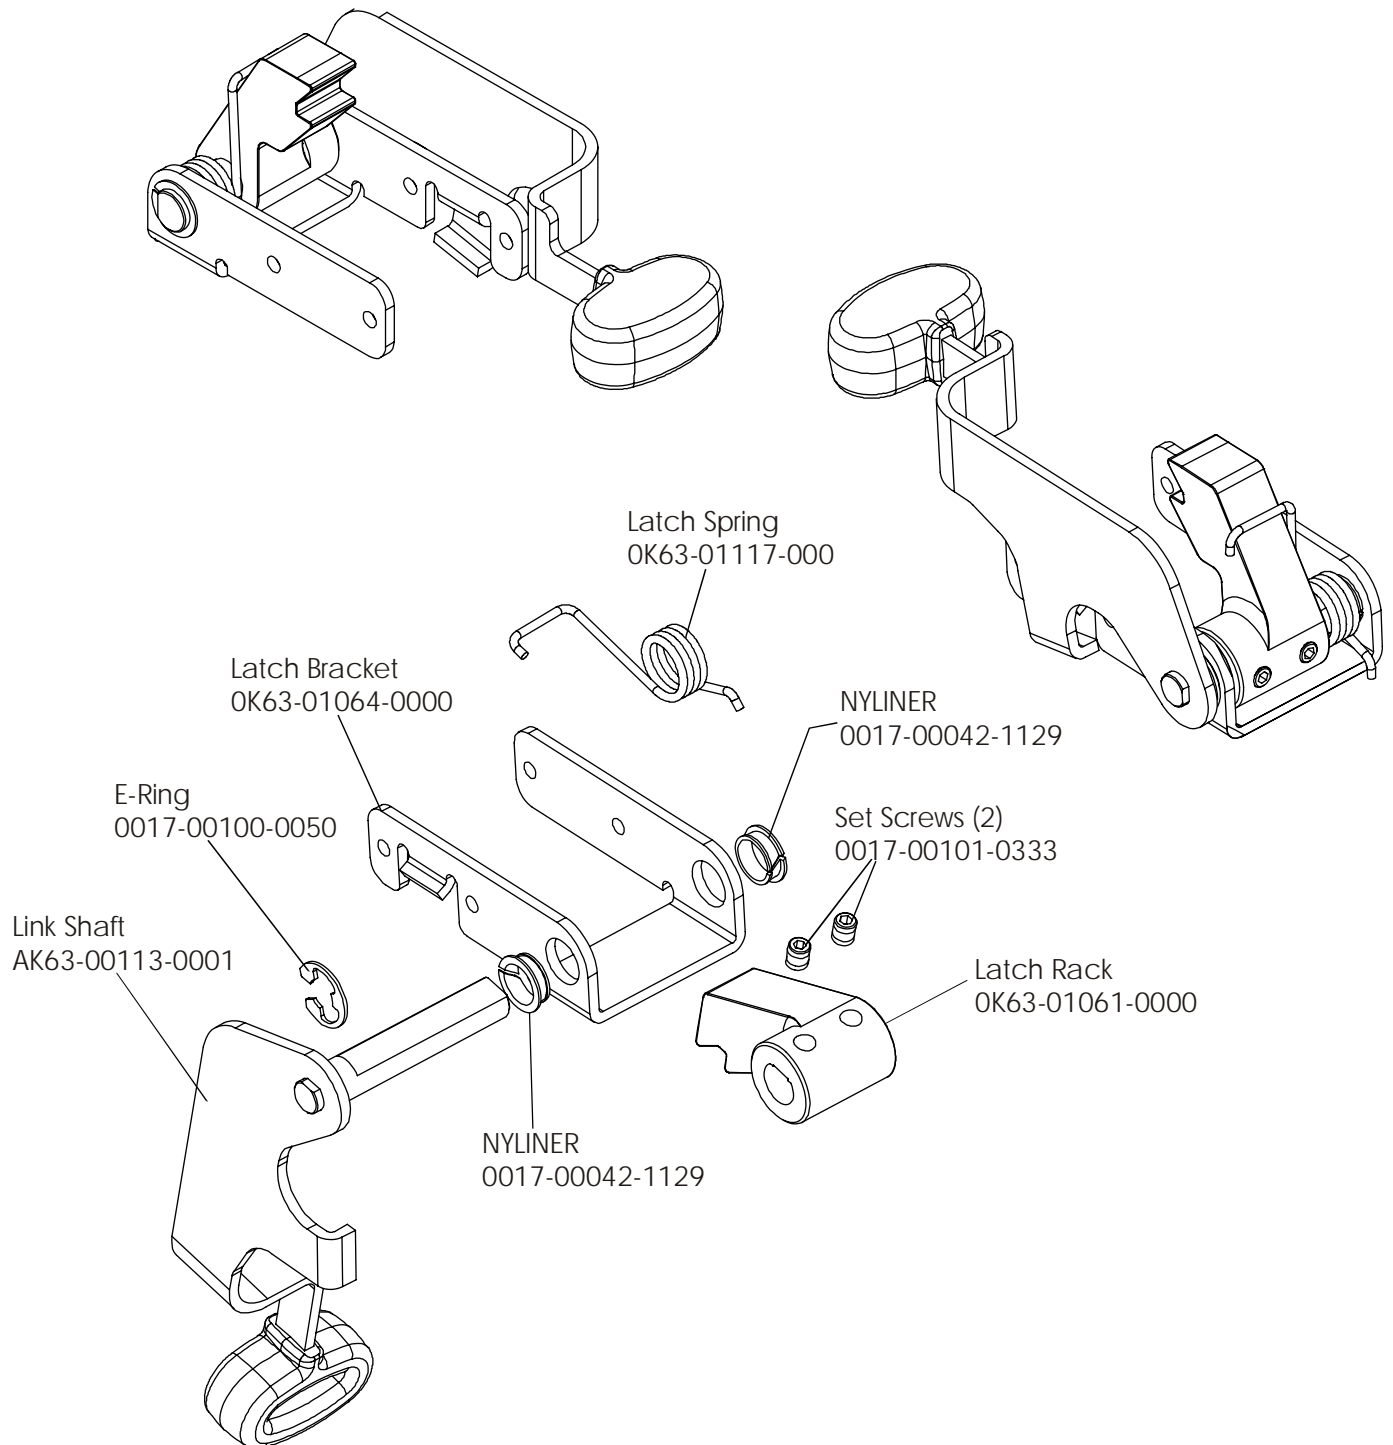

Life Cycle 95Ci
Alternator and Pulley

95C-0XXX-01
S/N LCI100001

Life Cycle 95Ci
Crank Shaft and Bearings

95C-0XXX-01
S/N LCI100001

Life Cycle 95Ci
Intermediate Shaft and Bearings

95C-0XXX-01
S/N LCI100001

Clutch Assembly
AK63-00026-0000
(not included in kit)

Magnet
118E-00001-0124
(not included in kit)

Life Cycle 95Ci
Seat Latch Assy - AK63-00043-0001

95C-0XXX-01
S/N LCI100001

Life Cycle 95Ci

Seat Post Assy – AK63-00232-0002

95C-0XXX-01

S/N LCI100001

Left Seat Post Shroud
OK63-01092-0010

Screw
0017-00101-1741

Right Seat Post Shroud
OK63-01092-0001

Life Cycle 95Ci

Console Support – AK63-00065-0001

95C-0XXX-01

S/N LCI100001

Life Cycle 95Ci

Left Side Shroud and Crank Arm