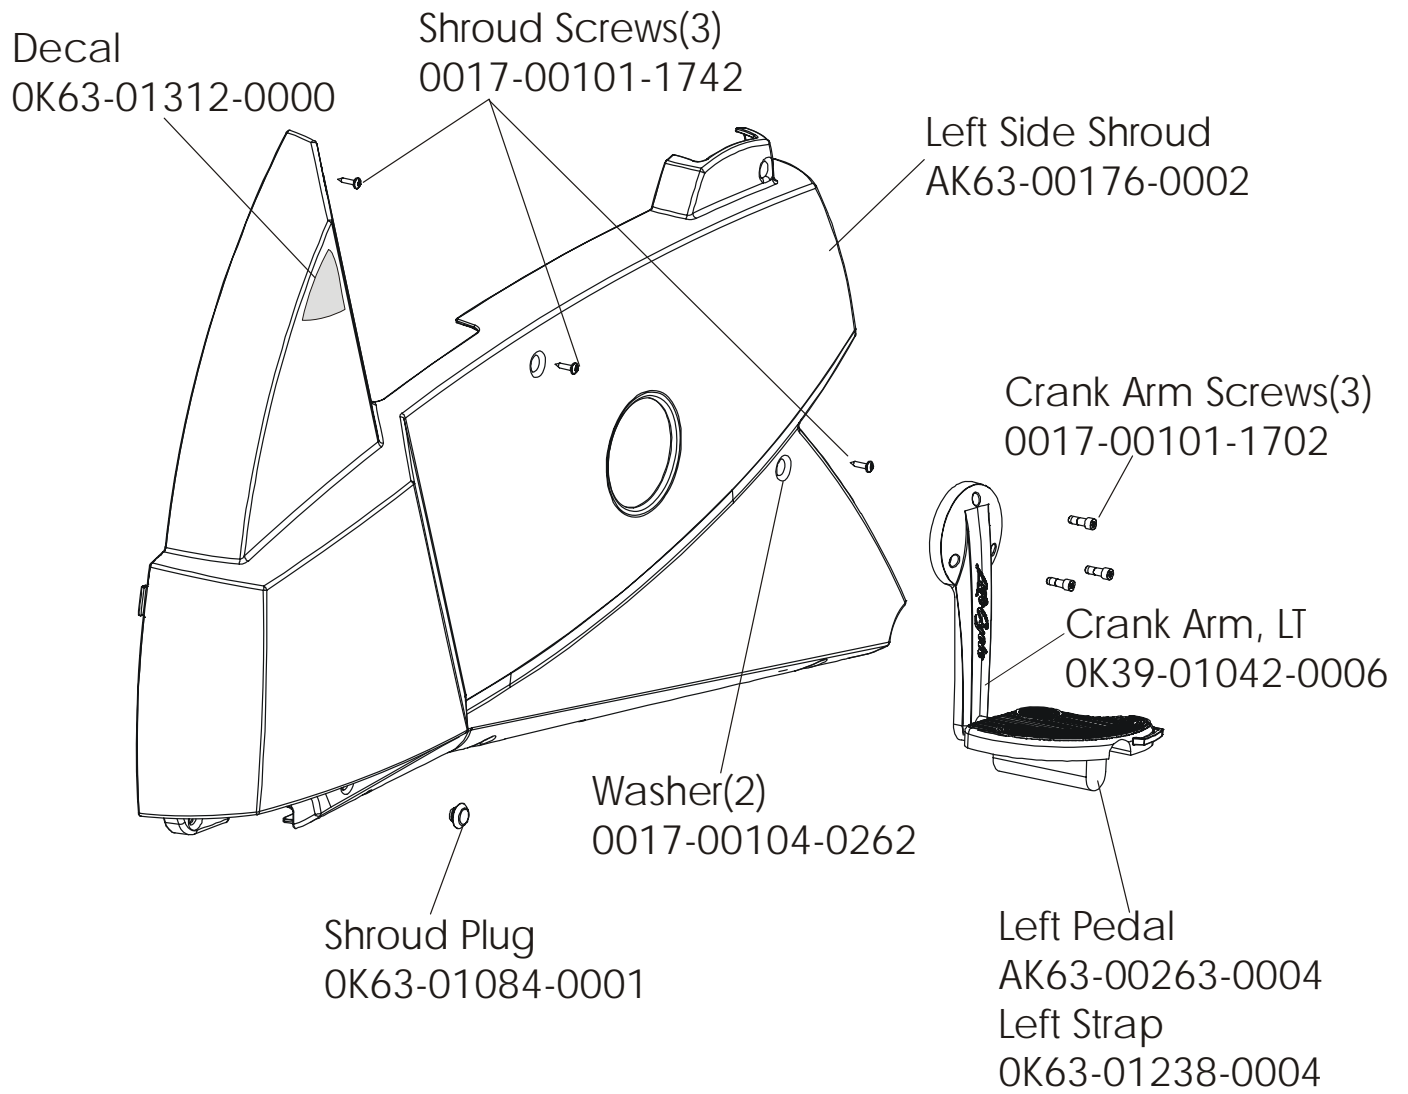

Life Cycle 95Ci

Left Side Shroud and Crank Arm

95C-0XXX-01

S/N LCI100001