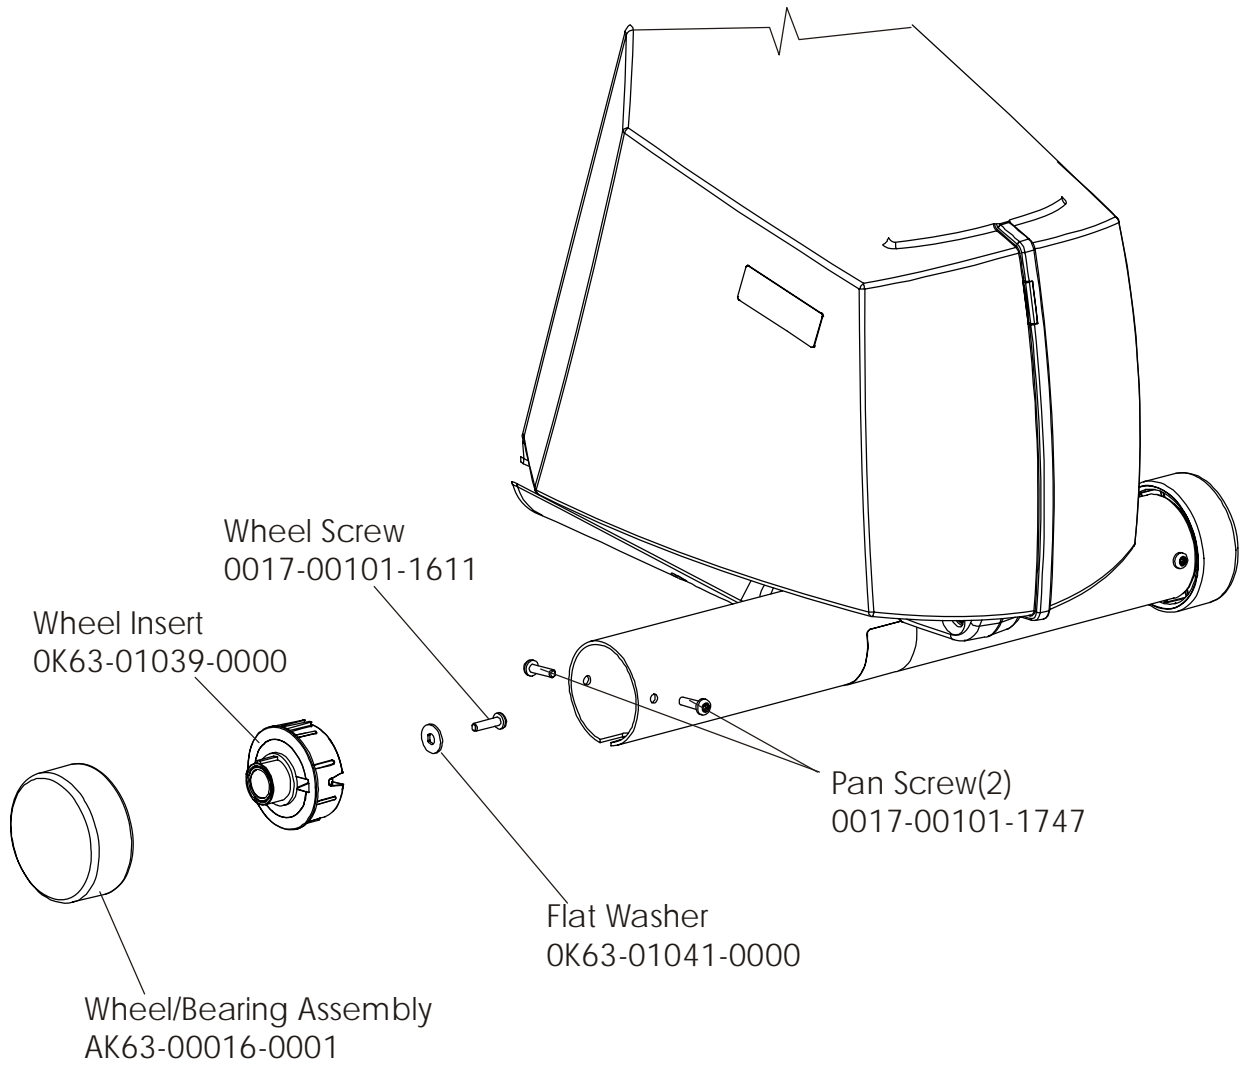

95C-0XXX-01

S/N LCI100001

Life Cycle 95Ci

Right Side Shroud and Crank Arm

95C-0XXX-01

S/N LCI100001

Life Cycle 95Ci
PCB Mounting Bracket AK63-00049-0000

95C-0XXX-01
S/N LCI100001