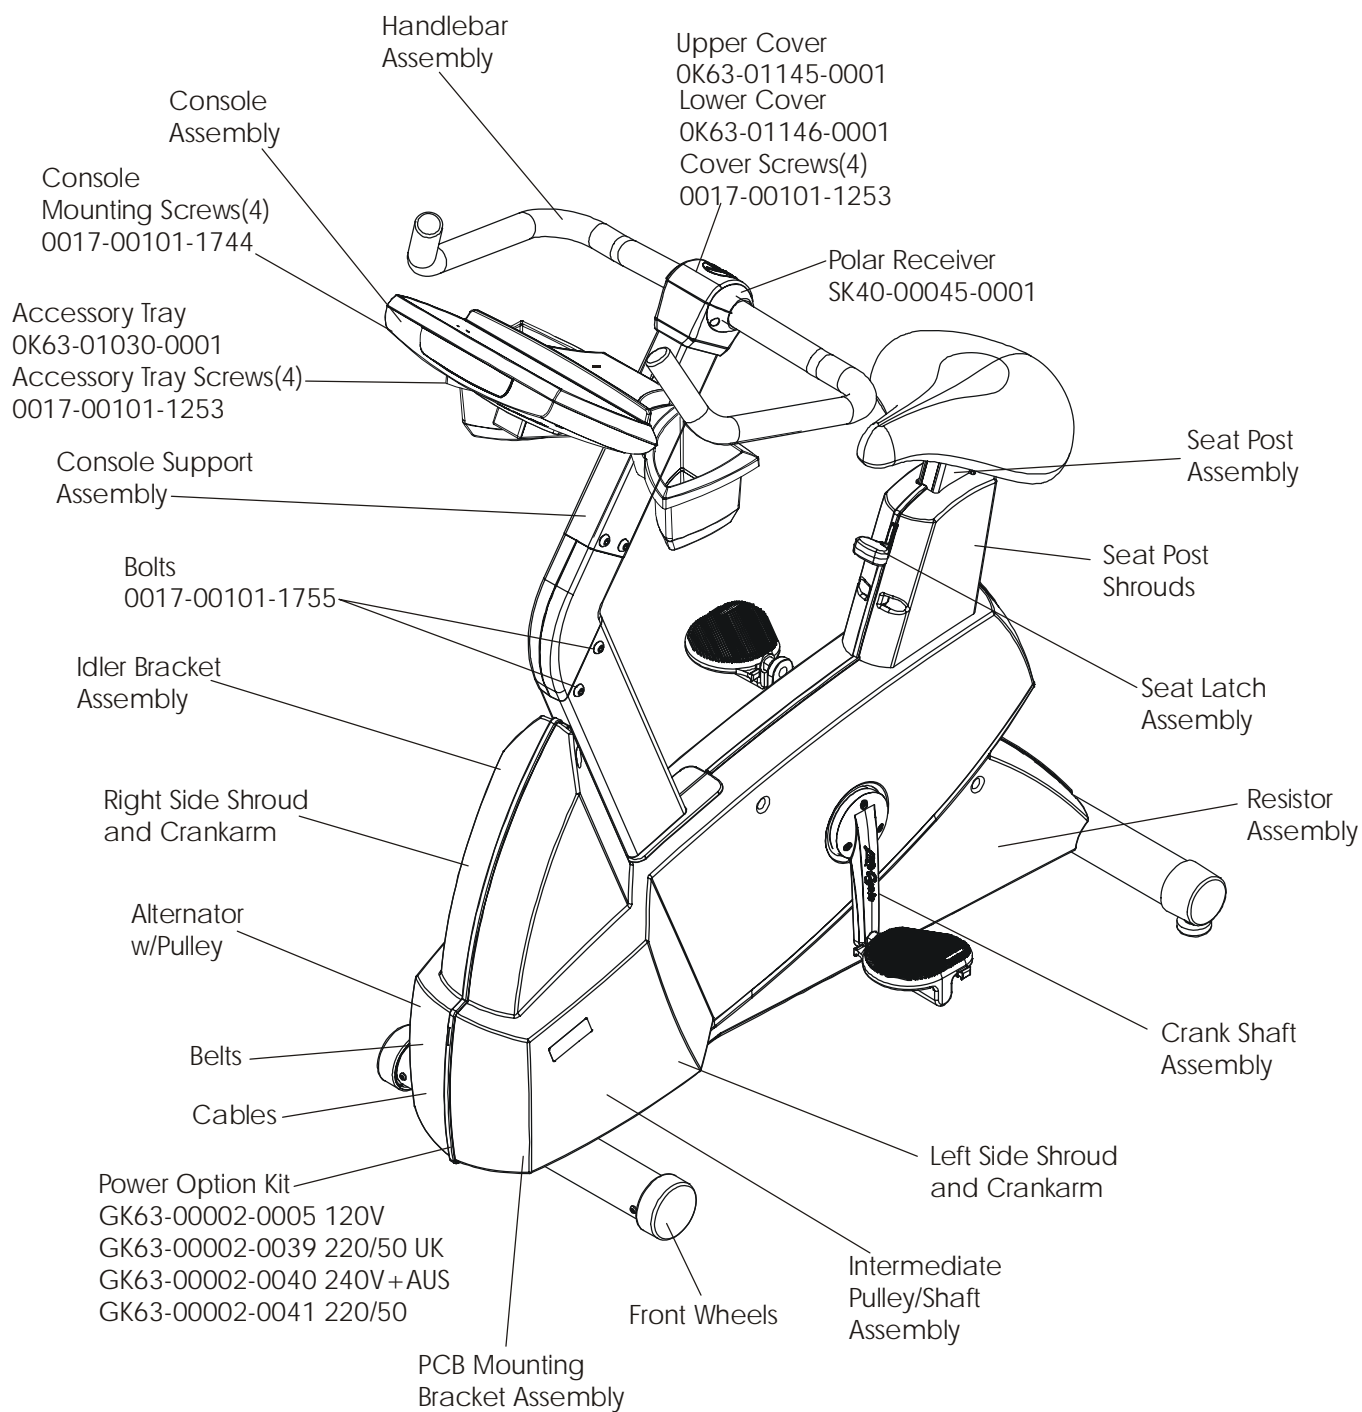

Life Cycle 95Ci

General Assembly

95C-0XXX-01
S/N LCI100001

Description	Part Number
Service Manual	M051-00K63-A009
Operator Manual	M051-00K63-A064
Hardware Bag	GK63-00002-0044
KIT: Serv: Plug in Down	GK63-00002-0005
KIT: Serv: Plug in Down	GK63-00002-0039
KIT: Serv: Plug in Down	GK63-00002-0040
KIT: Serv: Plug in Down	GK63-00002-0041

Life Cycle 95Ci
Alternator and Pulley

95C-0XXX-01
S/N LCI100001

Life Cycle 95Ci
Crank Shaft and Bearings

95C-0XXX-01
S/N LCI100001

Life Cycle 95Ci
Intermediate Shaft and Bearings

95C-0XXX-01
S/N LCI100001

Clutch Assembly
AK63-00026-0000
(not included in kit)

Screw
0017-00101-1741

Right Seat Post Shroud
OK63-01092-0001

Life Cycle 95Ci

Console Support – AK63-00065-0001

95C-0XXX-01

S/N LCI100001

Life Cycle 95Ci

Left Side Shroud and Crank Arm