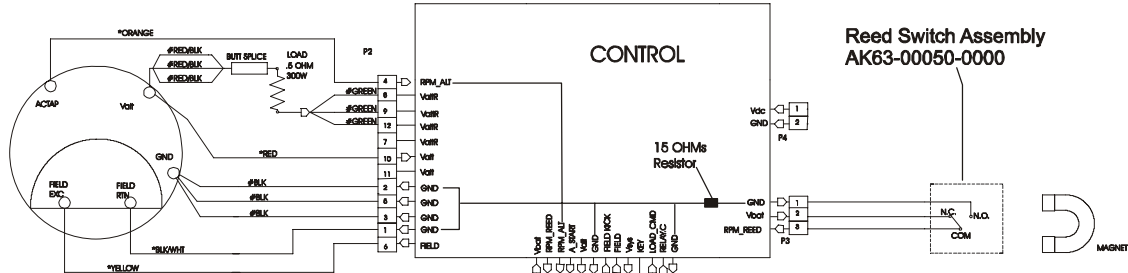

CABLE ASSEMBLY
POWER CONTROL TO ALTERNATOR
AK63-00029-0000

CONSOLE TO ACB CABLE
AK63-00037-0002

LOWER CONSOLE
CABLE
AK63-00038-0000

CABLE ASSEMBLY
AK63-00028-0001

LIFE PULSE EXTENSION
AK63-00069-0000

P9

UPPER CONSOLE

LOWER KEYPAD
UPPER KEYPAD