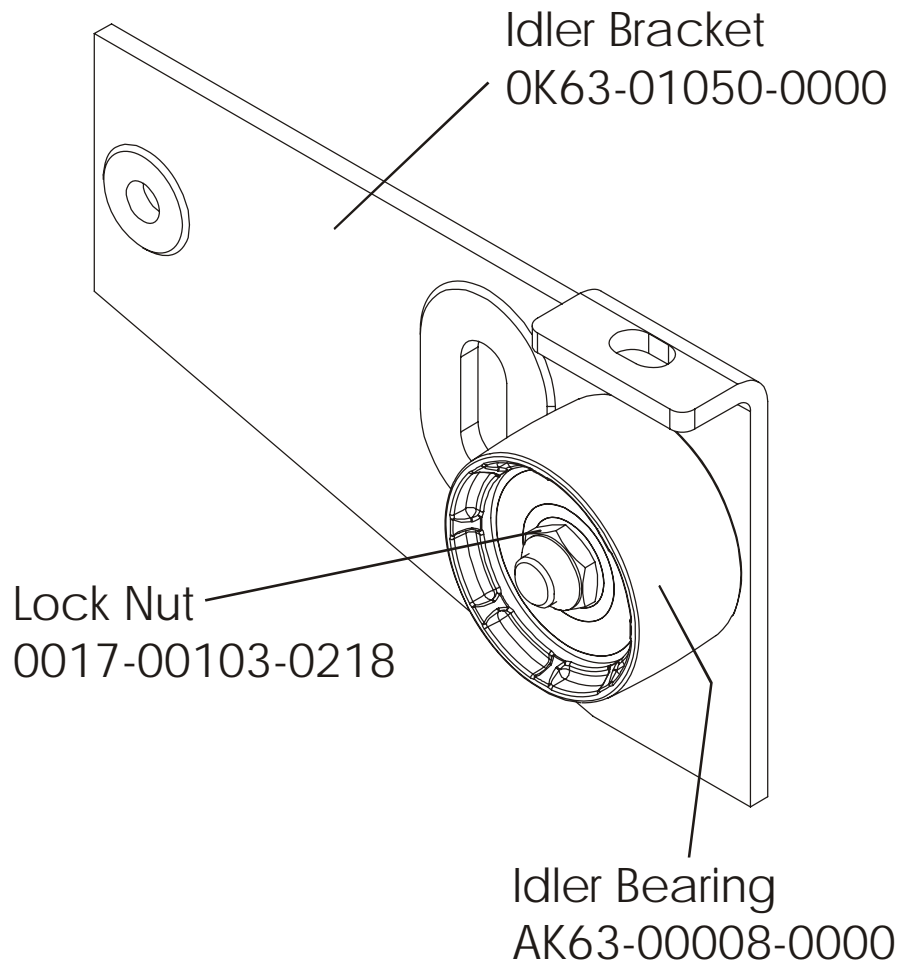

Life Cycle 95Ci
Alternator and Pulley

95C-0XXX-01
S/N LCI100001

Life Cycle 95Ci
Crank Shaft and Bearings

95C-0XXX-01
S/N LCI100001

Life Cycle 95Ci
Intermediate Shaft and Bearings

95C-0XXX-01
S/N LCI100001

Clutch Assembly
AK63-00026-0000
(not included in kit)

Magnet
118E-00001-0124
(not included in kit)

Life Cycle 95Ci
Seat Latch Assy - AK63-00043-0001

95C-0XXX-01
S/N LCI100001

Life Cycle 95Ci

Seat Post Assy – AK63-00232-0002

95C-0XXX-01

S/N LCI100001

Left Seat Post Shroud
OK63-01092-0010

Screw
0017-00101-1741

Right Seat Post Shroud
OK63-01092-0001

Life Cycle 95Ci

Console Support – AK63-00065-0001

95C-0XXX-01

S/N LCI100001

Life Cycle 95Ci

Left Side Shroud and Crank Arm