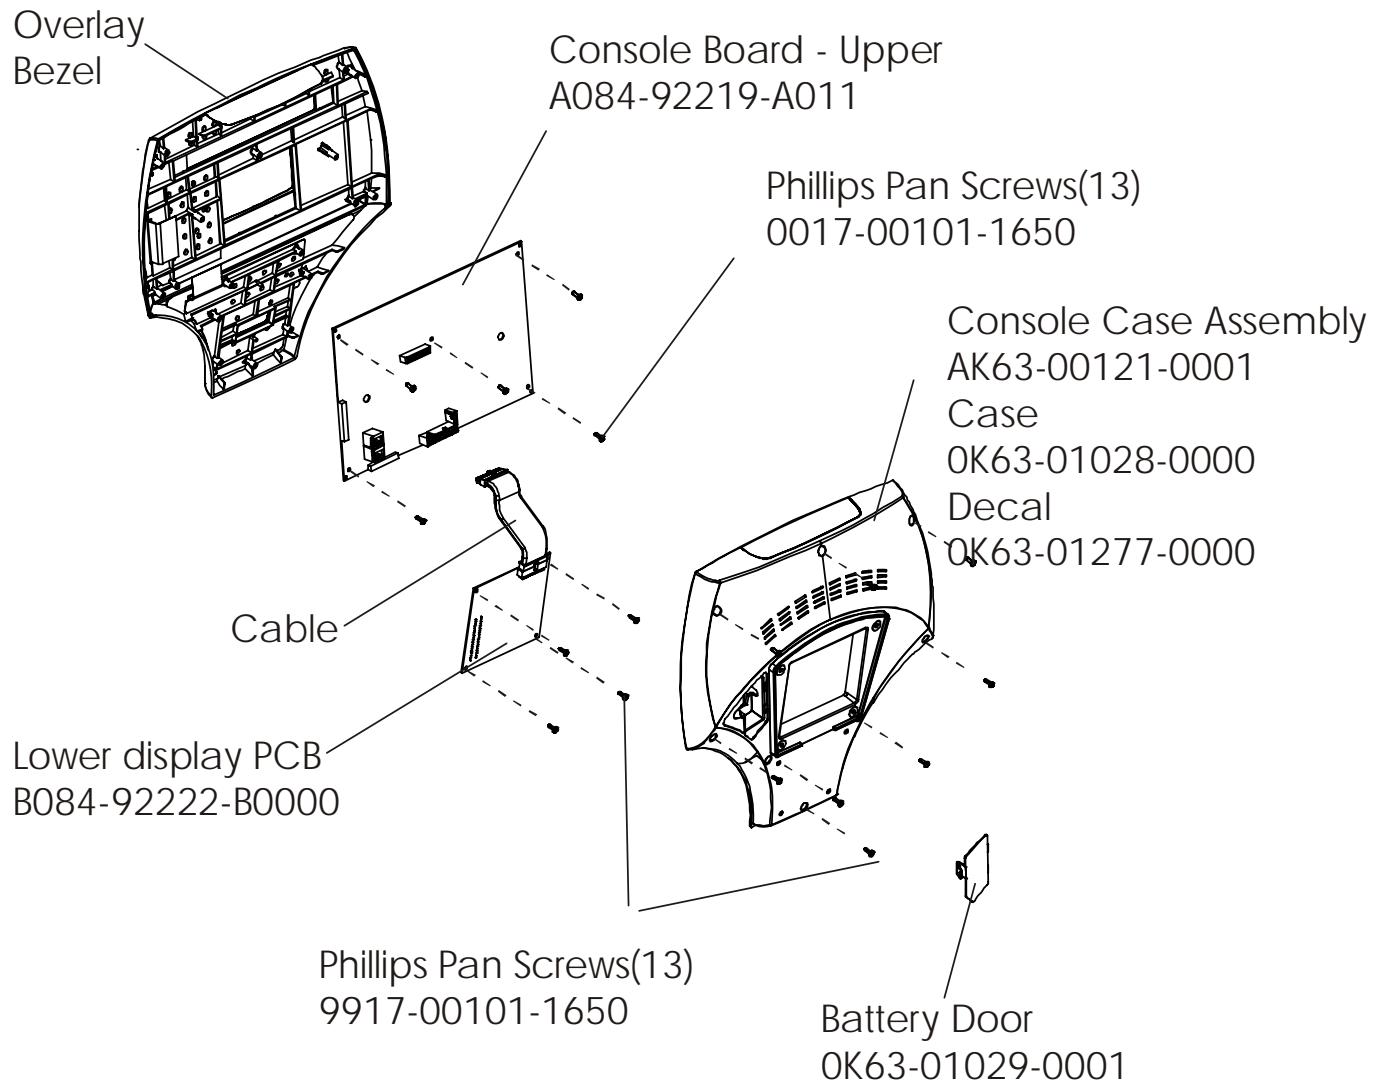

Life Cycle 95Ci

General Assembly

95C-0XXX-01
S/N LCI100001

Description	Part Number
Service Manual	M051-00K63-A009
Operator Manual	M051-00K63-A064
Hardware Bag	GK63-00002-0044
KIT: Serv: Plug in Down	GK63-00002-0005
KIT: Serv: Plug in Down	GK63-00002-0039
KIT: Serv: Plug in Down	GK63-00002-0040
KIT: Serv: Plug in Down	GK63-00002-0041

Life Cycle 95Ci
Alternator and Pulley

95C-0XXX-01
S/N LCI100001

Life Cycle 95Ci
Crank Shaft and Bearings

95C-0XXX-01
S/N LCI100001

Life Cycle 95Ci
Intermediate Shaft and Bearings

95C-0XXX-01
S/N LCI100001

Clutch Assembly
AK63-00026-0000
(not included in kit)

Magnet
118E-00001-0124
(not included in kit)

Life Cycle 95Ci
Seat Latch Assy - AK63-00043-0001

95C-0XXX-01
S/N LCI100001

Life Cycle 95Ci

Seat Post Assy – AK63-00232-0002

95C-0XXX-01

S/N LCI100001

Left Seat Post Shroud
OK63-01092-0010

Screw
0017-00101-1741

Right Seat Post Shroud
OK63-01092-0001

Life Cycle 95Ci

Console Support – AK63-00065-0001

95C-0XXX-01

S/N LCI100001

Life Cycle 95Ci

Left Side Shroud and Crank Arm