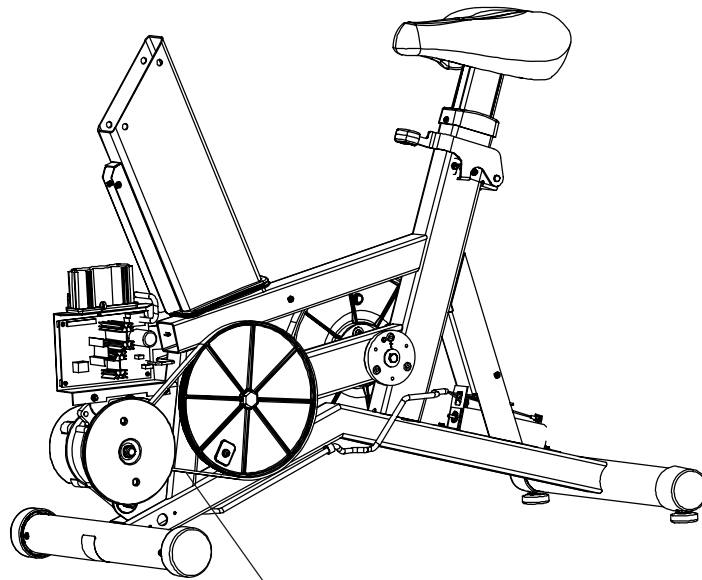

95C-0XXX-01

S/N LCI100001

Life Cycle 95Ci

Right Side Shroud and Crank Arm

95C-0XXX-01

S/N LCI100001

Life Cycle 95Ci
PCB Mounting Bracket AK63-00049-0000

95C-0XXX-01
S/N LCI100001