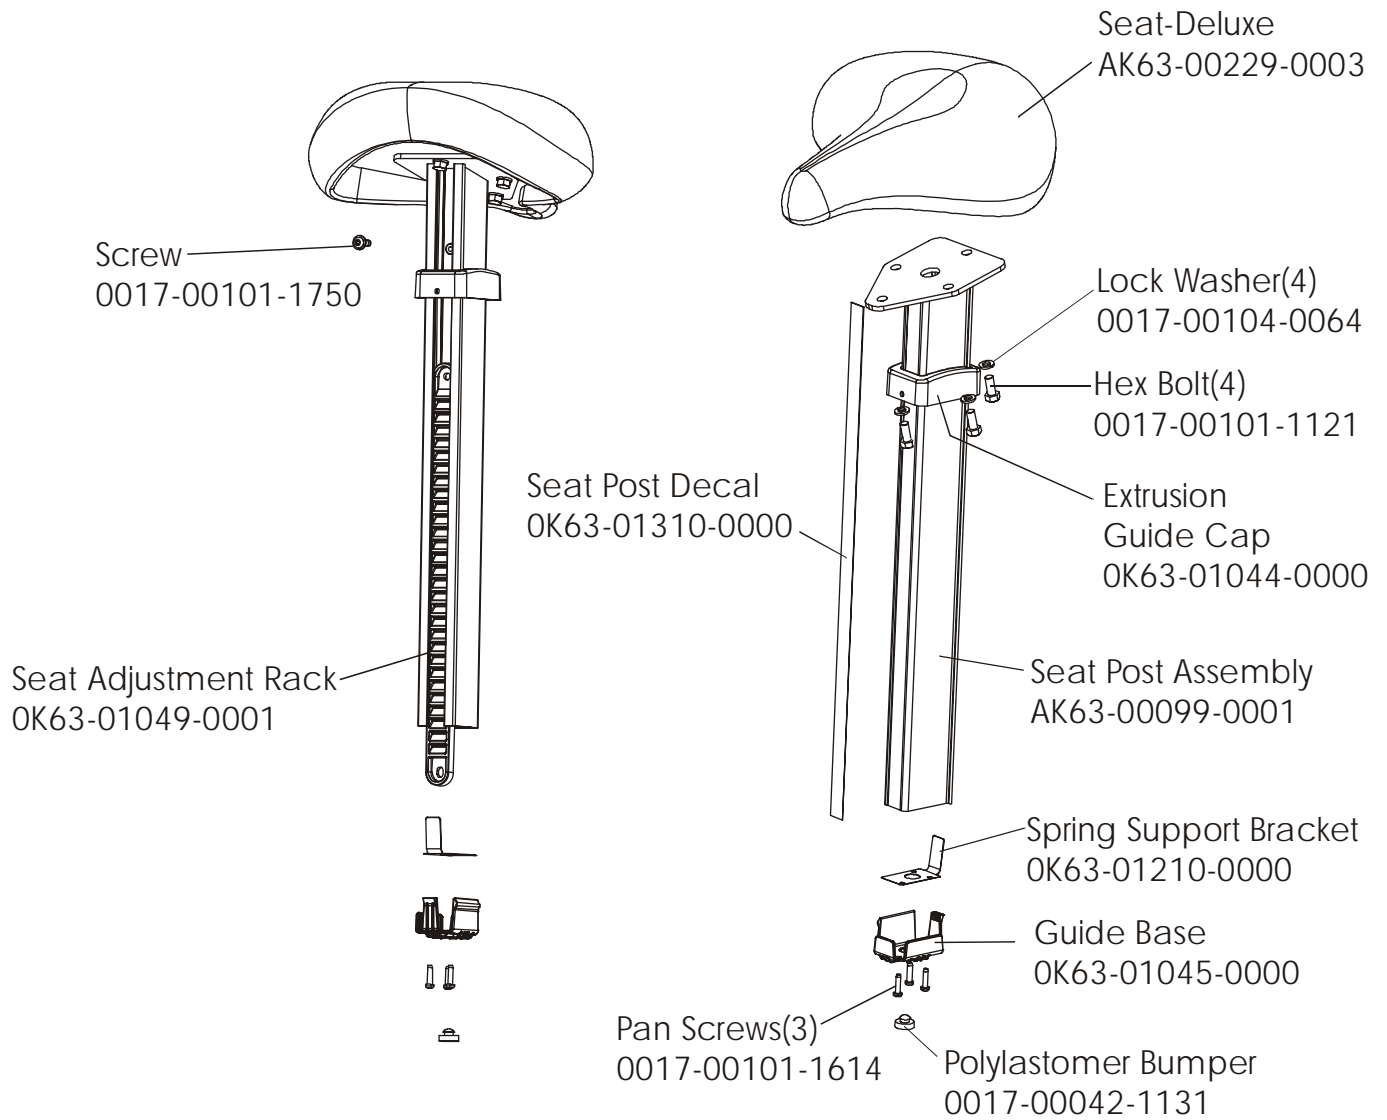

Magnet
118E-00001-0124
(not included in kit)

Life Cycle 95Ci
Seat Latch Assy - AK63-00043-0001

95C-0XXX-01
S/N LCI100001

Life Cycle 95Ci

Seat Post Assy – AK63-00232-0002

95C-0XXX-01

S/N LCI100001

Left Seat Post Shroud
OK63-01092-0010

Screw
0017-00101-1741

Right Seat Post Shroud
OK63-01092-0001

Life Cycle 95Ci

Console Support – AK63-00065-0001

95C-0XXX-01

S/N LCI100001

Life Cycle 95Ci

Left Side Shroud and Crank Arm