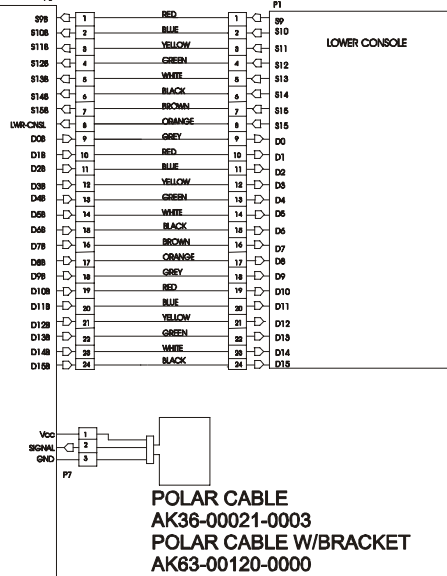

POLAR CABLE
AK36-00021-0003
POLAR CABLE W/BACKET
AK63-00120-0000