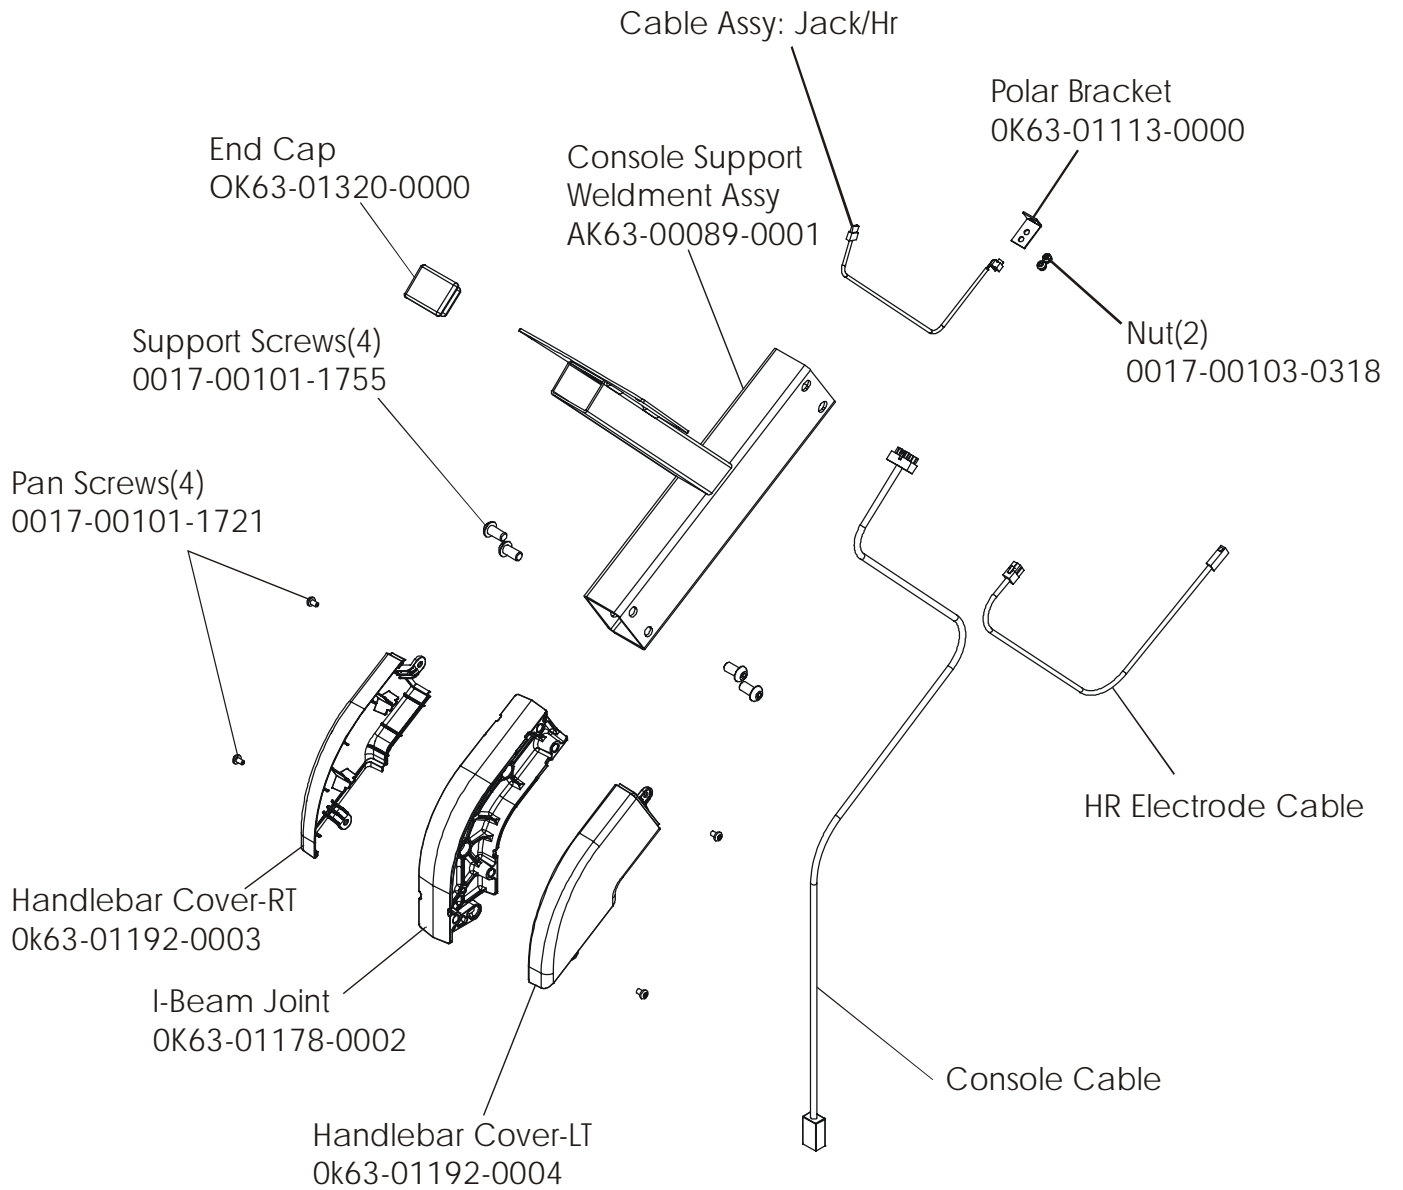

Life Cycle 95Ci
Alternator and Pulley

95C-0XXX-01
S/N LCI100001

Life Cycle 95Ci
Crank Shaft and Bearings

95C-0XXX-01
S/N LCI100001

Life Cycle 95Ci
Intermediate Shaft and Bearings

95C-0XXX-01
S/N LCI100001

Clutch Assembly
AK63-00026-0000
(not included in kit)

Screw
0017-00101-1741

Right Seat Post Shroud
OK63-01092-0001

Life Cycle 95Ci

Console Support – AK63-00065-0001

95C-0XXX-01

S/N LCI100001

Life Cycle 95Ci

Left Side Shroud and Crank Arm

95C-0XXX-01

S/N LCI100001

Life Cycle 95Ci

Right Side Shroud and Crank Arm

95C-0XXX-01

S/N LCI100001

Life Cycle 95Ci
PCB Mounting Bracket AK63-00049-0000

95C-0XXX-01
S/N LCI100001