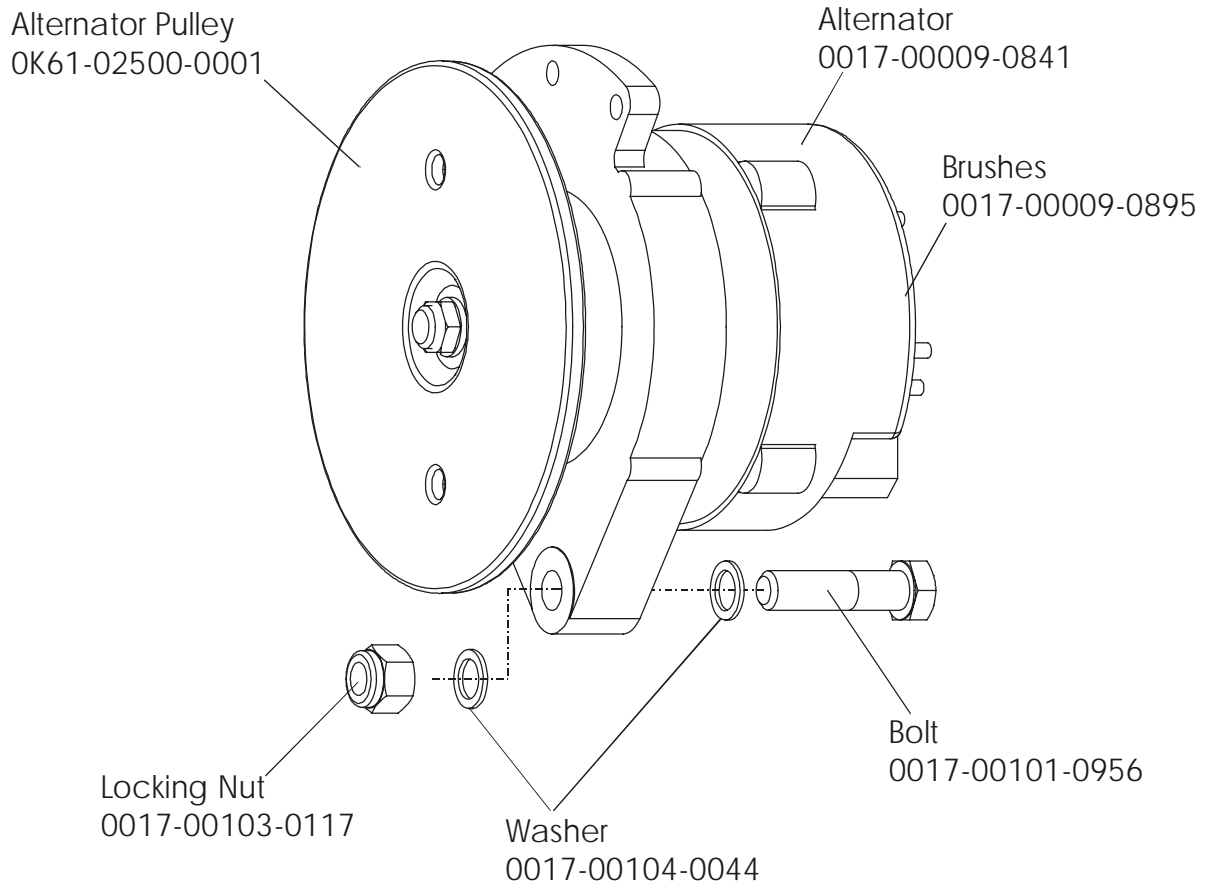

Life Cycle 95Ci

General Assembly

95C-0XXX-01
S/N LCI100001

Description	Part Number
Service Manual	M051-00K63-A009
Operator Manual	M051-00K63-A064
Hardware Bag	GK63-00002-0044
KIT: Serv: Plug in Down	GK63-00002-0005
KIT: Serv: Plug in Down	GK63-00002-0039
KIT: Serv: Plug in Down	GK63-00002-0040
KIT: Serv: Plug in Down	GK63-00002-0041

Life Cycle 95Ci
Alternator and Pulley

95C-0XXX-01
S/N LCI100001

Life Cycle 95Ci
Crank Shaft and Bearings

95C-0XXX-01
S/N LCI100001

Life Cycle 95Ci
Intermediate Shaft and Bearings

95C-0XXX-01
S/N LCI100001

Clutch Assembly
AK63-00026-0000
(not included in kit)