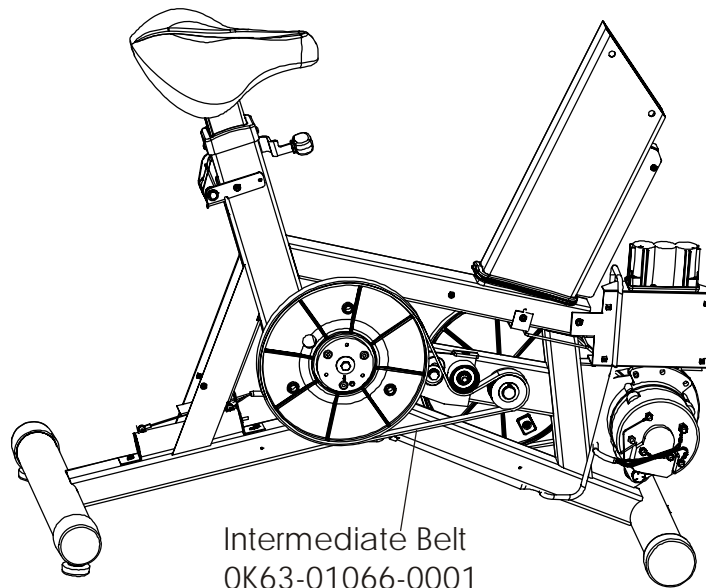

95C-0XXX-01

S/N LCI100001

Life Cycle 95Ci

Right Side Shroud and Crank Arm

95C-0XXX-01

S/N LCI100001

Life Cycle 95Ci
PCB Mounting Bracket AK63-00049-0000

95C-0XXX-01
S/N LCI100001

Alternator Belt
OK63-01065-0000

Intermediate Belt
OK63-01066-0001

CABLE ASSEMBLY
POWER CONTROL TO ALTERNATOR
AK63-00029-0000

CONSOLE TO ACB CABLE
AK63-00037-0002

LOWER CONSOLE
CABLE
AK63-00038-0000

CABLE ASSEMBLY
AK63-00028-0001