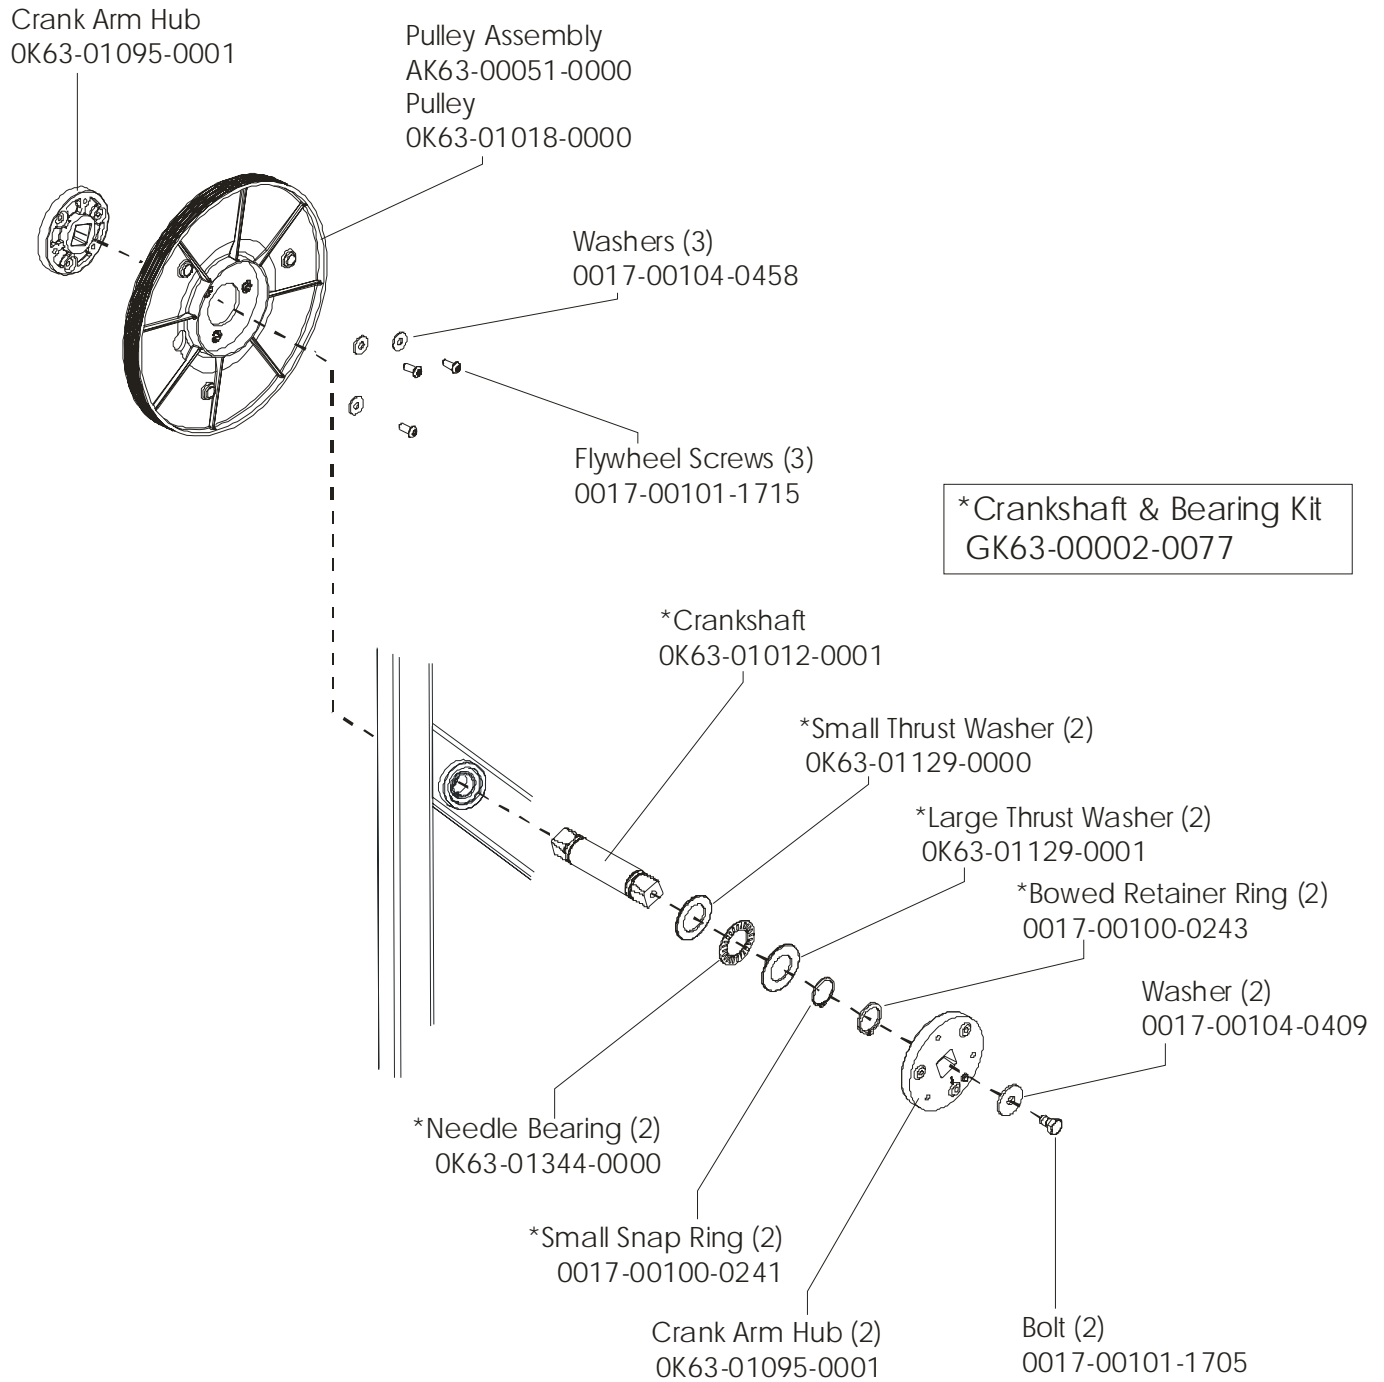

Life Cycle 95Ci

General Assembly

95C-0XXX-01
S/N LCI100001

Description	Part Number
Service Manual	M051-00K63-A009
Operator Manual	M051-00K63-A064
Hardware Bag	GK63-00002-0044
KIT: Serv: Plug in Down	GK63-00002-0005
KIT: Serv: Plug in Down	GK63-00002-0039
KIT: Serv: Plug in Down	GK63-00002-0040
KIT: Serv: Plug in Down	GK63-00002-0041

Console Assembly	Overlay Bezel
AK63-00160-0001 Eng Met	AK63-00165-0001 Eng Met
AK63-00160-0003 Ger Met	AK63-00165-0003 Ger Met
AK63-00160-0004 Spn Met	AK63-00165-0004 Spn Met
AK63-00160-0006 Jap Met	AK63-00165-0006 Jap Met
AK63-00160-0007 Frn Met	AK63-00165-0007 Frn Met
AK63-00160-0008 Itl Met	AK63-00165-0008 Itl Met
AK63-00160-0009 Dut Met	AK63-00165-0009 Dut Met
AK63-00160-0010 Por Met	AK63-00165-0010 Por Met

Life Cycle 95Ci
Alternator and Pulley

95C-0XXX-01
S/N LCI100001

Life Cycle 95Ci
Crank Shaft and Bearings

95C-0XXX-01
S/N LCI100001

Life Cycle 95Ci
Intermediate Shaft and Bearings

95C-0XXX-01
S/N LCI100001

Clutch Assembly
AK63-00026-0000
(not included in kit)

Magnet
118E-00001-0124
(not included in kit)

Life Cycle 95Ci
Seat Latch Assy - AK63-00043-0001

95C-0XXX-01
S/N LCI100001

Life Cycle 95Ci

Seat Post Assy – AK63-00232-0002

95C-0XXX-01

S/N LCI100001

Left Seat Post Shroud
OK63-01092-0010