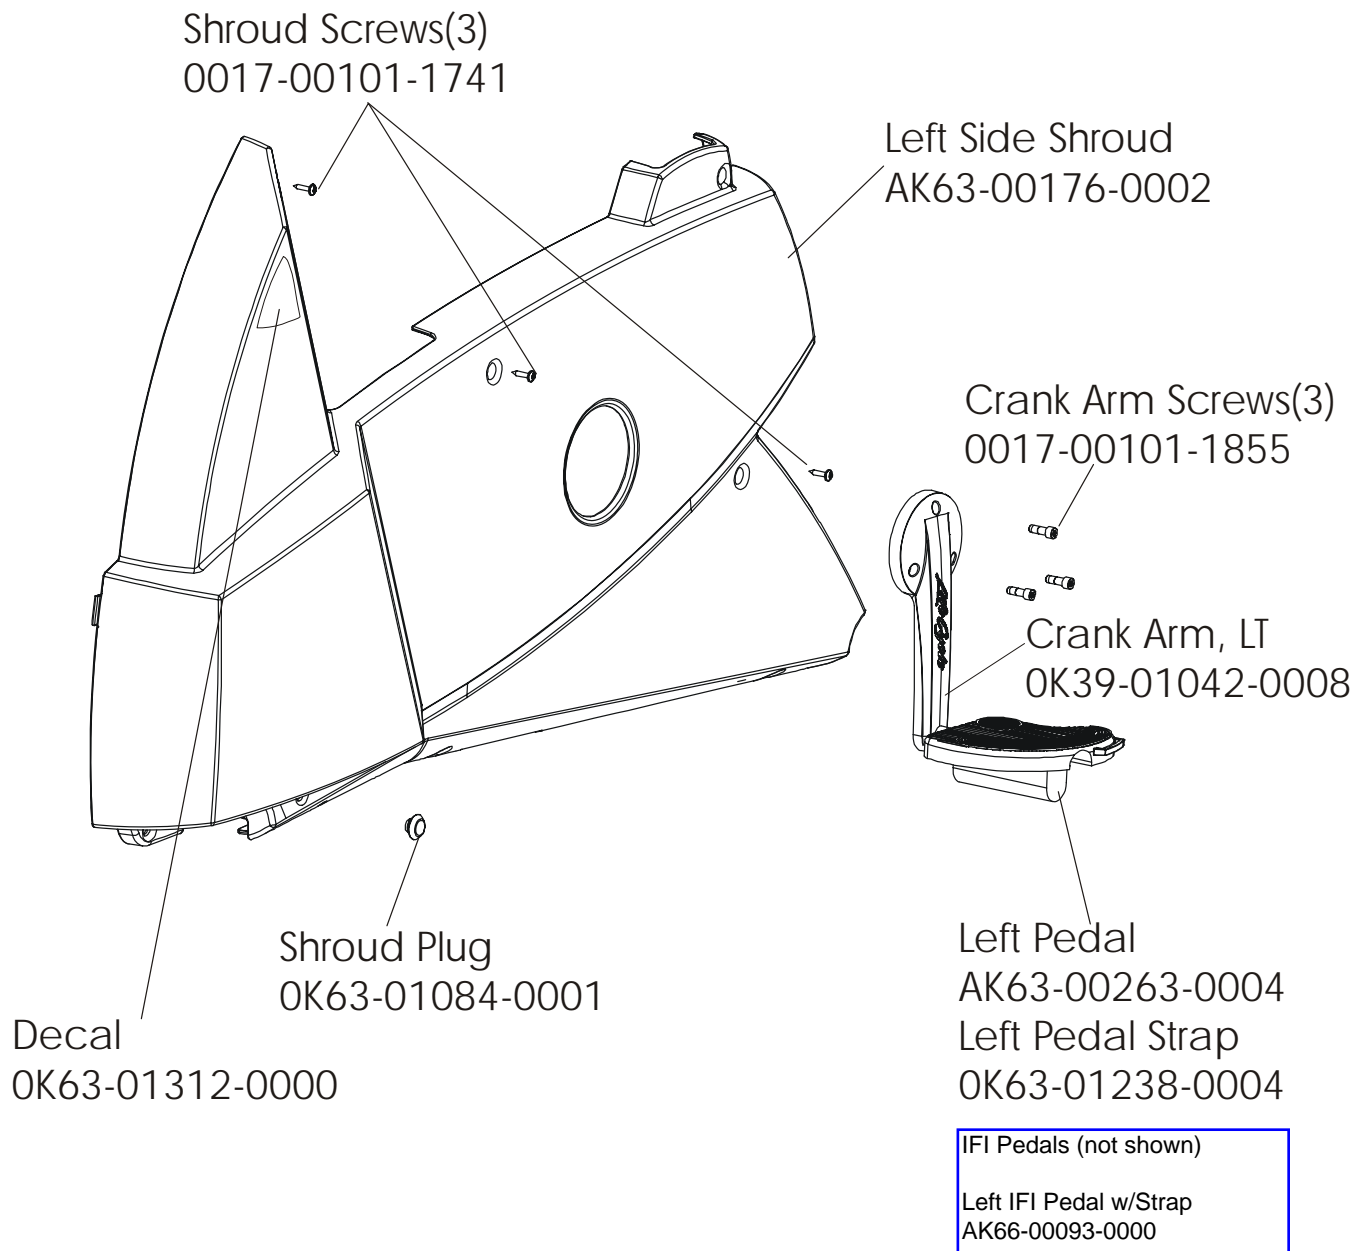

ARCTIC SILVER 95Ci
Left Side Shroud and Crankarm

95C-0XXX-02
S/N CCP100000 and UP