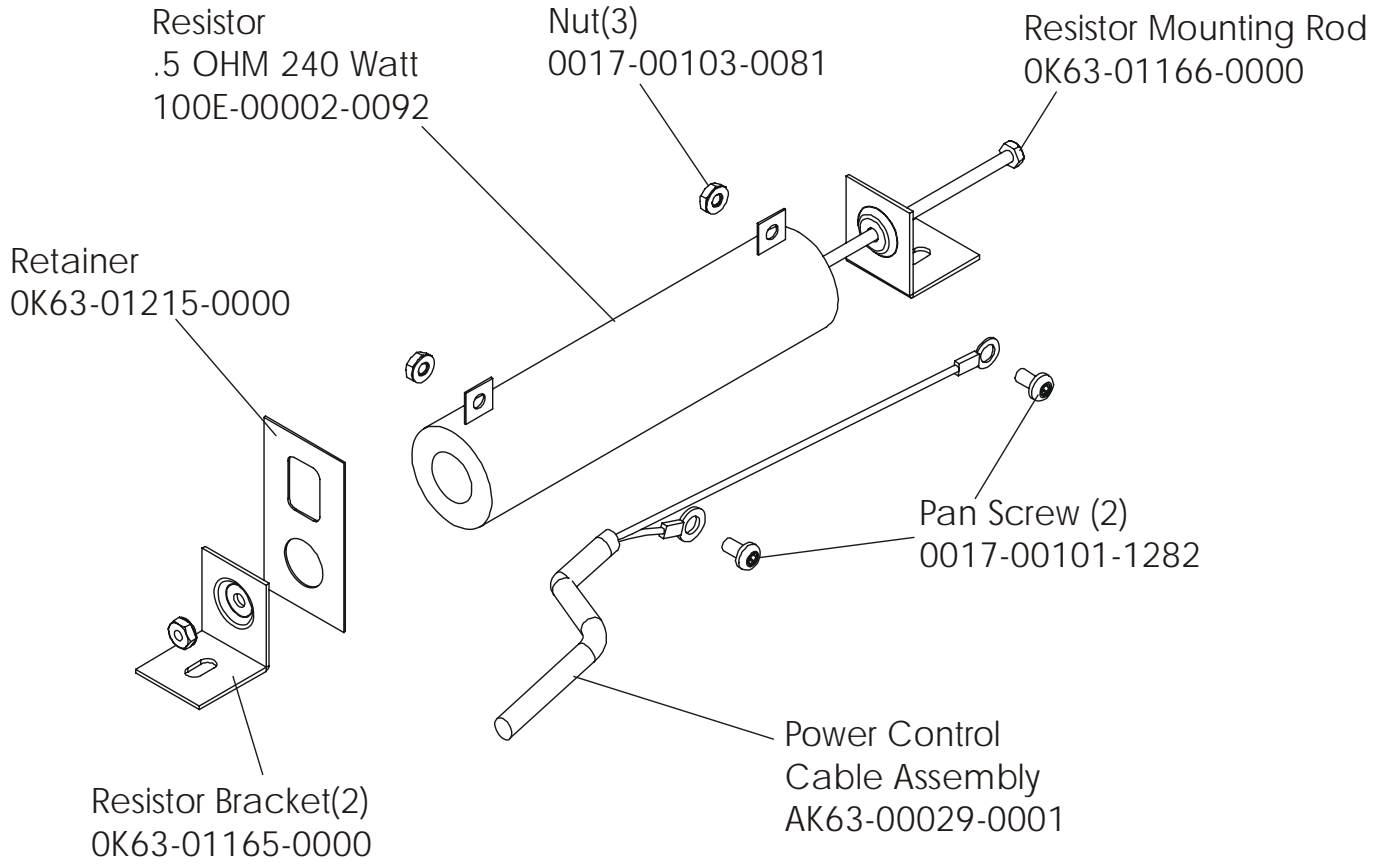

ARCTIC SILVER 95Ci
Resistor Assembly- AK63-00047-0001

95C-0XXX-02
S/N CCP100000 and UP