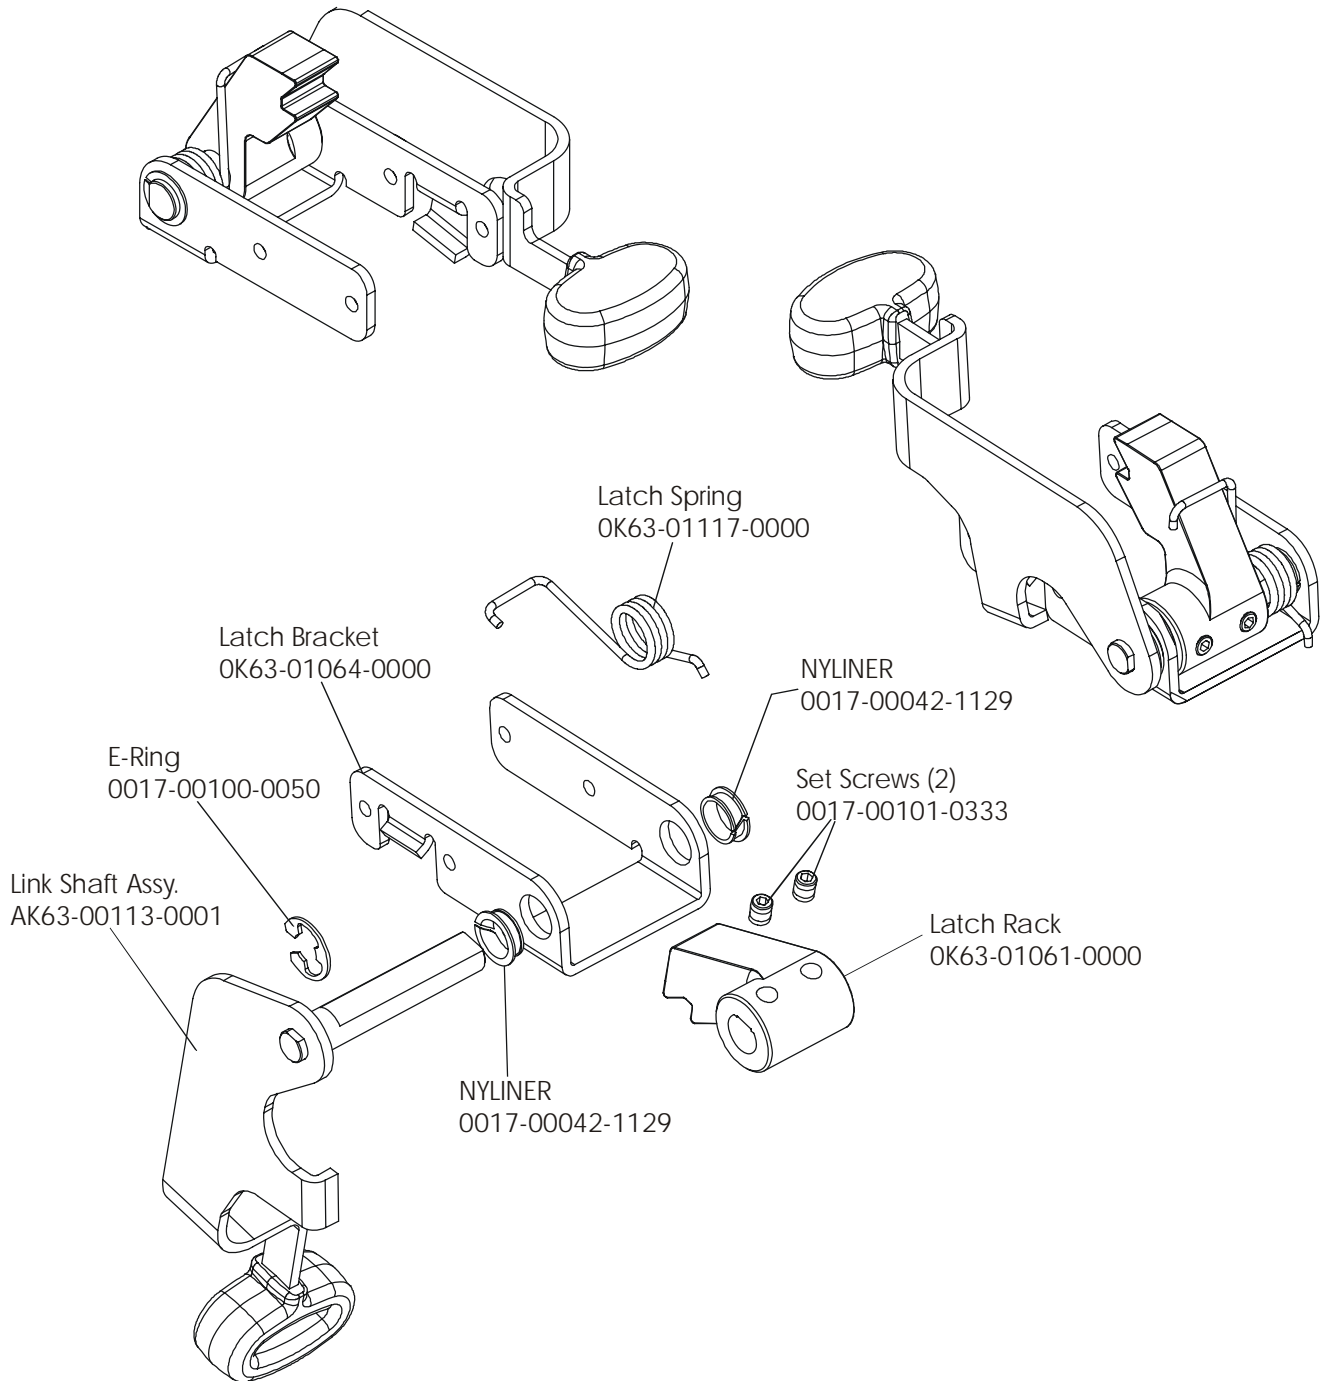

95C-0XXX-02
S/N CCP100000 and UP

ARCTIC SILVER 95Ci

95C-0XXX-02

Intermediate Shaft and Bearing Assembly

S/N CCP100000 and UP

Clutch Assembly
AK63-00026-0000
(not included in kit)

Magnet
118E-00001-0124
(not included in kit)

ARCTIC SILVER 95Ci

Seat Latch Assembly - AK63-00043-0001

95C-0XXX-02

S/N CCP100000 and UP

ARCTIC SILVER 95Ci

Seat Post Assembly – AK63-00232-0002

95C-0XXX-02

S/N CCP100000 and UP