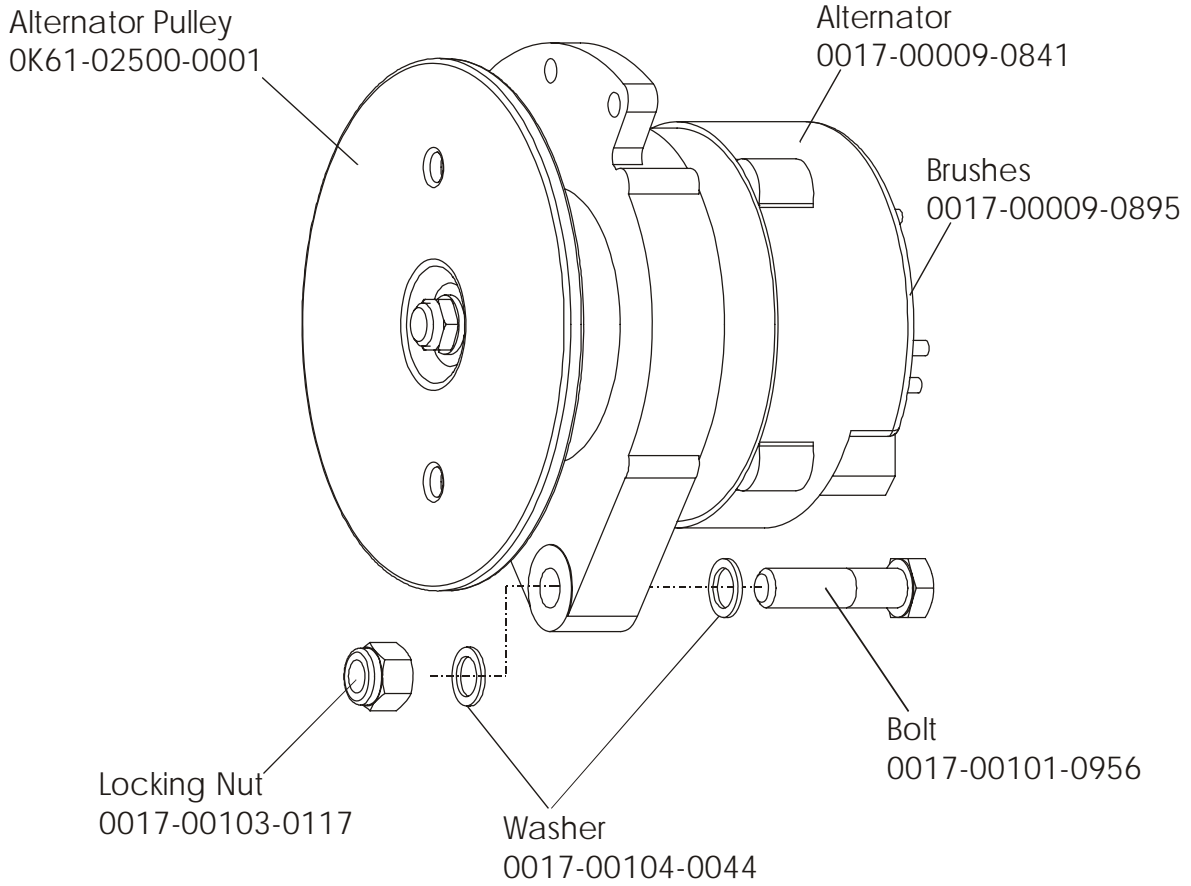

	Page
CONSOLE COMPONENTS	4
CONSOLE MOUNTING SCREWS AND POLAR COVERS.....	5
ALTERNATOR W/PULLEY	6
CRANKSHAFT AND BEARING ASSEMBLY.....	7
INTERMEDIATE SHAFT AND BEARING ASSEMBLY.....	8
SEAT LATCH ASSEMBLY	9
SEAT POST ASSEMBLY	10
SEAT POST SHROUDS.....	11
IDLER BRACKET ASSEMBLY.....	12
CONSOLE SUPPORT ASSEMBLY.....	13
LEFT SIDE SHROUD AND CRANKARM	14
RIGHT SIDE SHROUD AND CRANKARM.....	15
PCB MOUNTING BRACKET ASSEMBLY.....	16
FRONT WHEELS.....	17
RESISTOR ASSEMBLY.....	18
HANDLEBAR ASSEMBLY.....	19
BELTS.....	20
CABLES.....	21

ARCTIC SILVER 95Ci
Console Components

95C-0XXX-02
S/N CCP100000 and UP

Console Assembly	Bezel/Switch W/Overlay Assy.
AK63-00160-0001 Eng Met	AK63-00165-0001 Eng Met
AK63-00160-0003 Ger Met	AK63-00165-0003 Ger Met
AK63-00160-0004 Spn Met	AK63-00165-0004 Spn Met
AK63-00160-0006 Jap Met	AK63-00165-0006 Jap Met
AK63-00160-0007 Frn Met	AK63-00165-0007 Frn Met
AK63-00160-0008 Itl Met	AK63-00165-0008 Itl Met
AK63-00160-0009 Dut Met	AK63-00165-0009 Dut Met
AK63-00160-0010 Por Met	AK63-00165-0010 Por Met

ARCTIC SILVER 95Ci
Console Screws & Polar Covers

95C-0XXX-02
S/N CCP100000 and UP

ARCTIC SILVER 95Ci
Alternator w/Pulley-AK63-00093-0000

95C-0XXX-02
S/N CCP100000 and UP

ARCTIC SILVER 95Ci
Crankshaft and Bearing Assembly

95C-0XXX-02
S/N CCP100000 and UP

ARCTIC SILVER 95Ci

95C-0XXX-02

Intermediate Shaft and Bearing Assembly

S/N CCP100000 and UP

Clutch Assembly
AK63-00026-0000
(not included in kit)

Magnet
118E-00001-0124
(not included in kit)