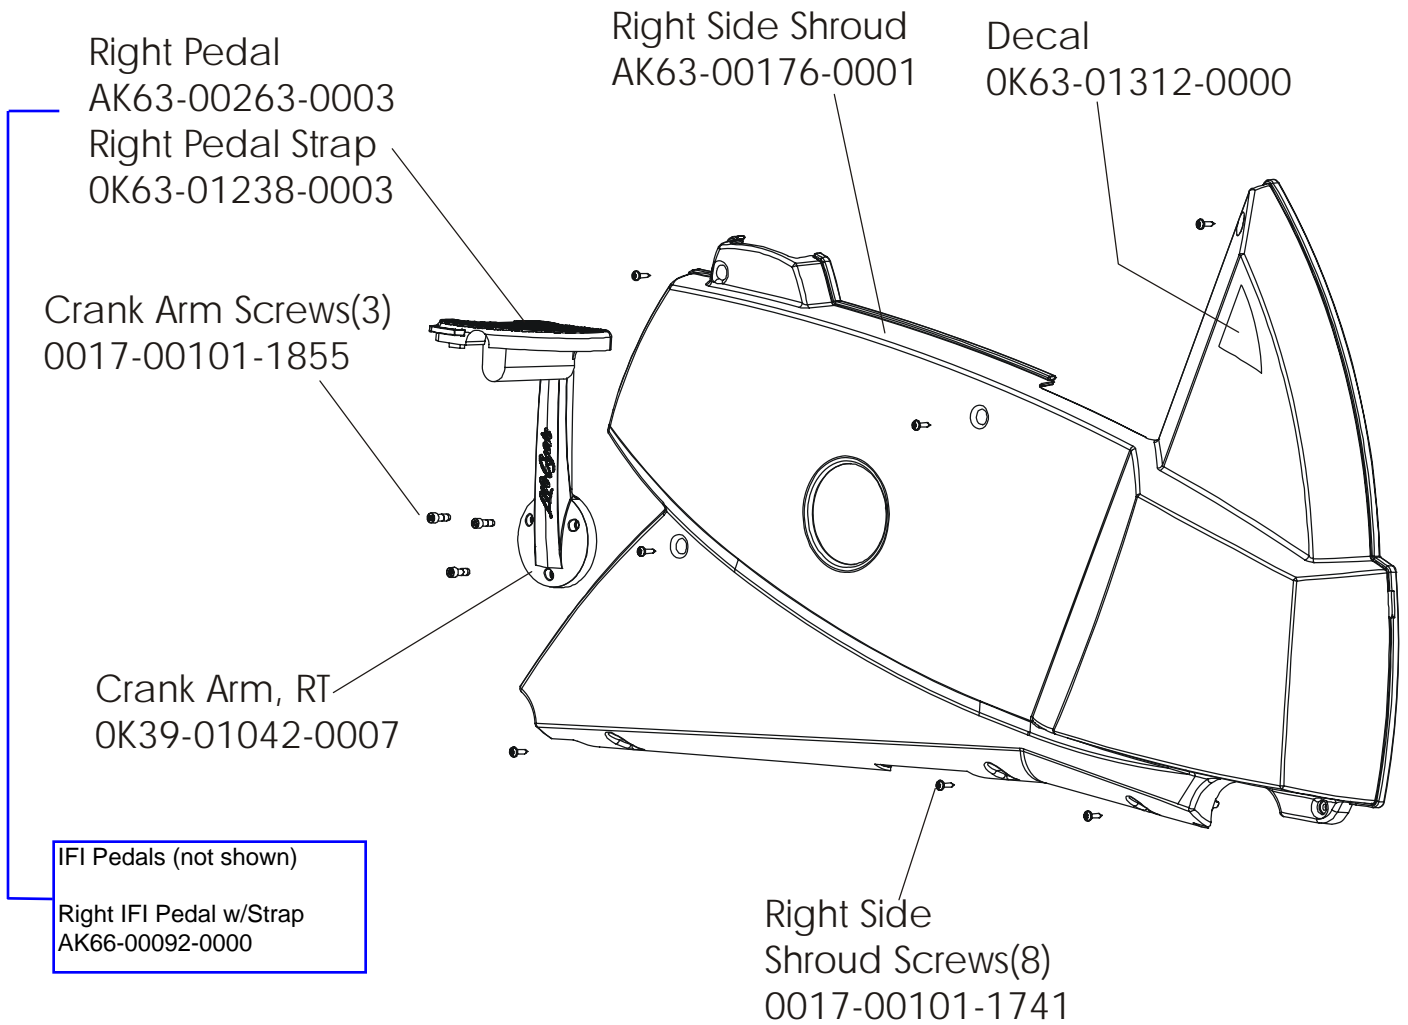

95C-0XXX-02
S/N CCP100000 and UP

ARCTIC SILVER 95Ci
Left Side Shroud and Crankarm

95C-0XXX-02
S/N CCP100000 and UP

ARCTIC SILVER 95Ci

Right Side Shroud and Crankarm

95C-0XXX-02

S/N CCP100000 and UP

ARCTIC SILVER 95Ci
PCB Mounting Bracket Assembly