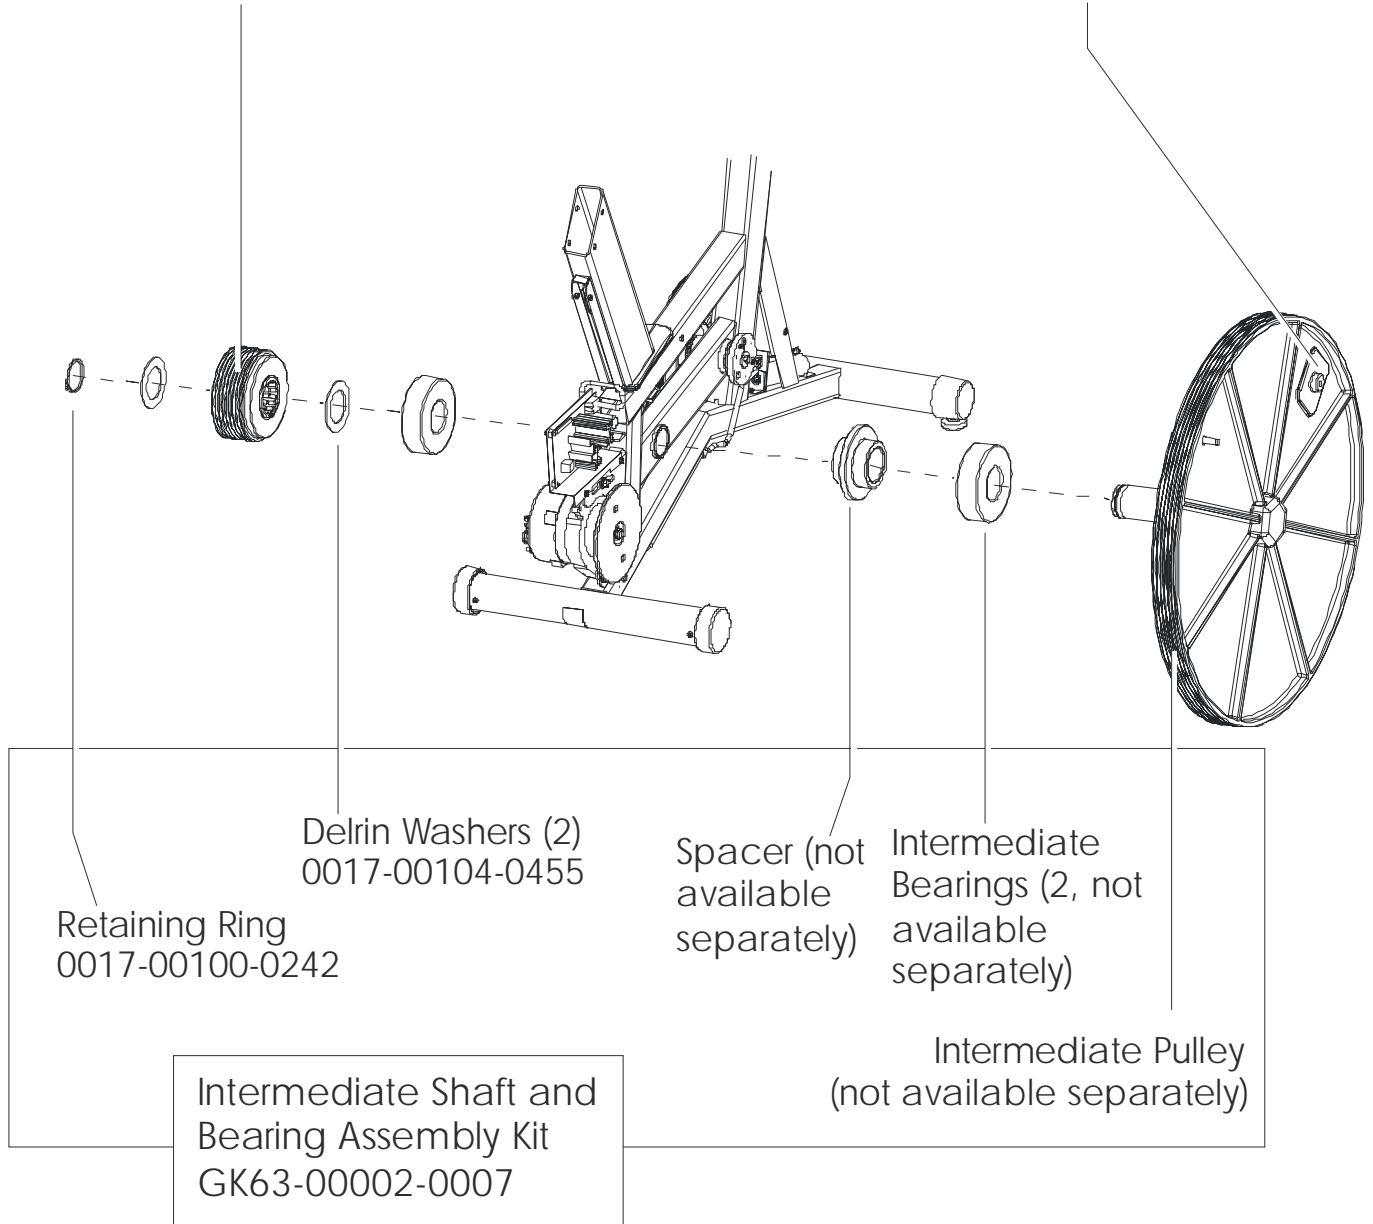

95C-0XXX-02
S/N CCP100000 and UP

ARCTIC SILVER 95Ci

95C-0XXX-02

Intermediate Shaft and Bearing Assembly

S/N CCP100000 and UP

Clutch Assembly
AK63-00026-0000
(not included in kit)

Magnet
118E-00001-0124
(not included in kit)

ARCTIC SILVER 95Ci

Seat Latch Assembly - AK63-00043-0001

95C-0XXX-02

S/N CCP100000 and UP

ARCTIC SILVER 95Ci

Seat Post Assembly – AK63-00232-0002

95C-0XXX-02

S/N CCP100000 and UP