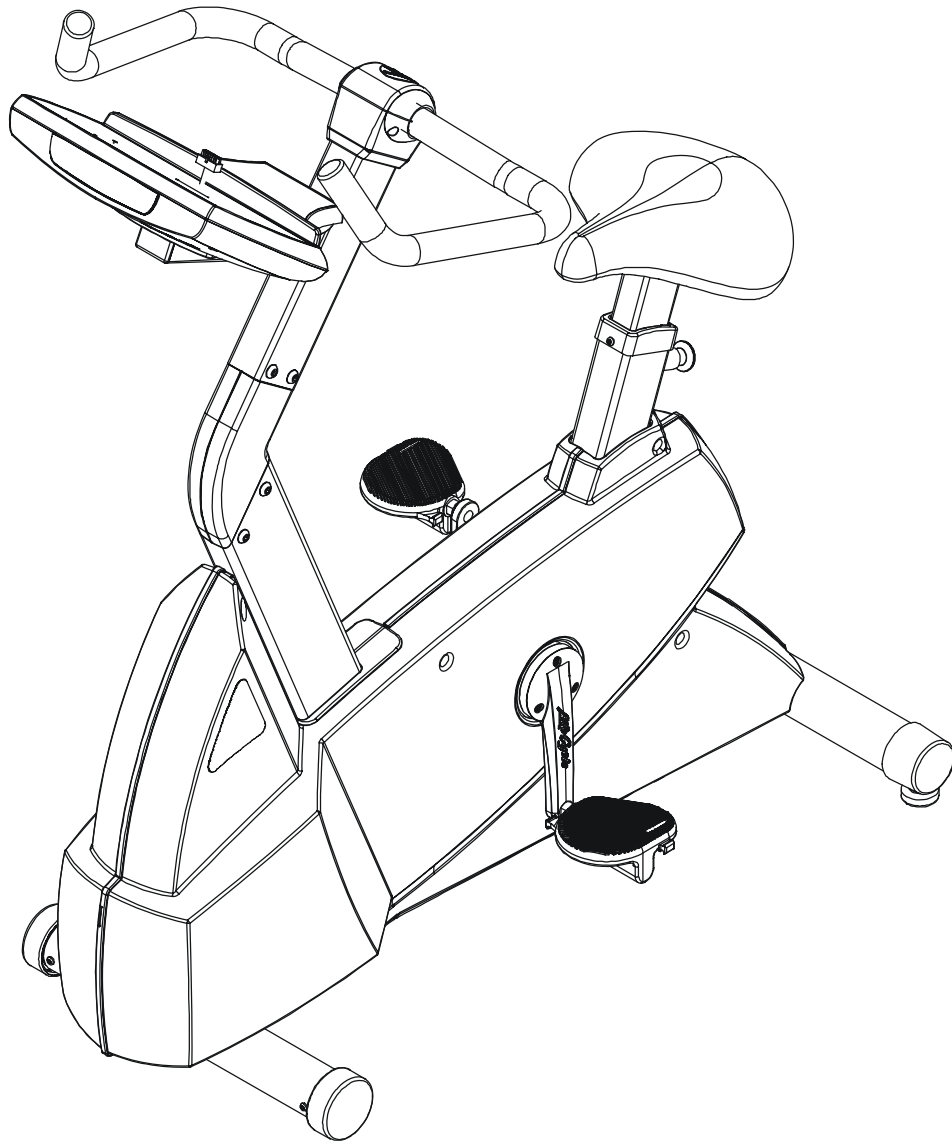

LifeFitness

ARCTIC SILVER 95Ci Upright Bike

Customer Support Services
PARTS MANUAL rev 29 Jan 2010

ARCTIC SILVER 95Ci
REFERENCES

95C-0XXX-02
S/N CCP100000 and UP

OPERATION MANUAL	M051-00K63-A064
HARDWARE BAG	GK63-00002-0044
NETWORK C-SAFE KIT	GK63-00002-0003
POWER OPTION KIT – 120V	GK63-00002-0005
POWER OPTION KIT – 220/50 UK	GK63-00002-0039
POWER OPTION KIT – 240V+ AUS	GK63-00002-0040
POWER OPTION KIT – 220/50	GK63-00002-0041
TOUCH UP PAINT: SPRAY CAN .5 OZ BOTTLE W/APPLICATOR .33 OZ PEN	0017-00008-0204 0017-00008-0205 0017-00008-0206
SERVICE MANUAL	M051-00K63-A009

	Page
CONSOLE COMPONENTS	4
CONSOLE MOUNTING SCREWS AND POLAR COVERS.....	5
ALTERNATOR W/PULLEY	6
CRANKSHAFT AND BEARING ASSEMBLY.....	7
INTERMEDIATE SHAFT AND BEARING ASSEMBLY.....	8
SEAT LATCH ASSEMBLY	9
SEAT POST ASSEMBLY	10
SEAT POST SHROUDS.....	11
IDLER BRACKET ASSEMBLY.....	12
CONSOLE SUPPORT ASSEMBLY.....	13
LEFT SIDE SHROUD AND CRANKARM	14
RIGHT SIDE SHROUD AND CRANKARM.....	15
PCB MOUNTING BRACKET ASSEMBLY.....	16
FRONT WHEELS.....	17
RESISTOR ASSEMBLY.....	18
HANDLEBAR ASSEMBLY.....	19
BELTS.....	20
CABLES.....	21