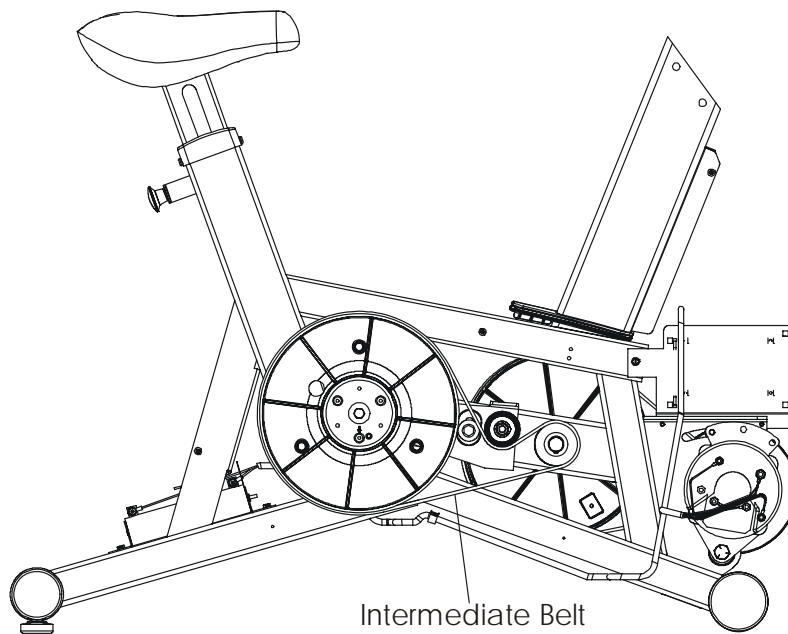

Intermediate Belt
OK63-01066-0001