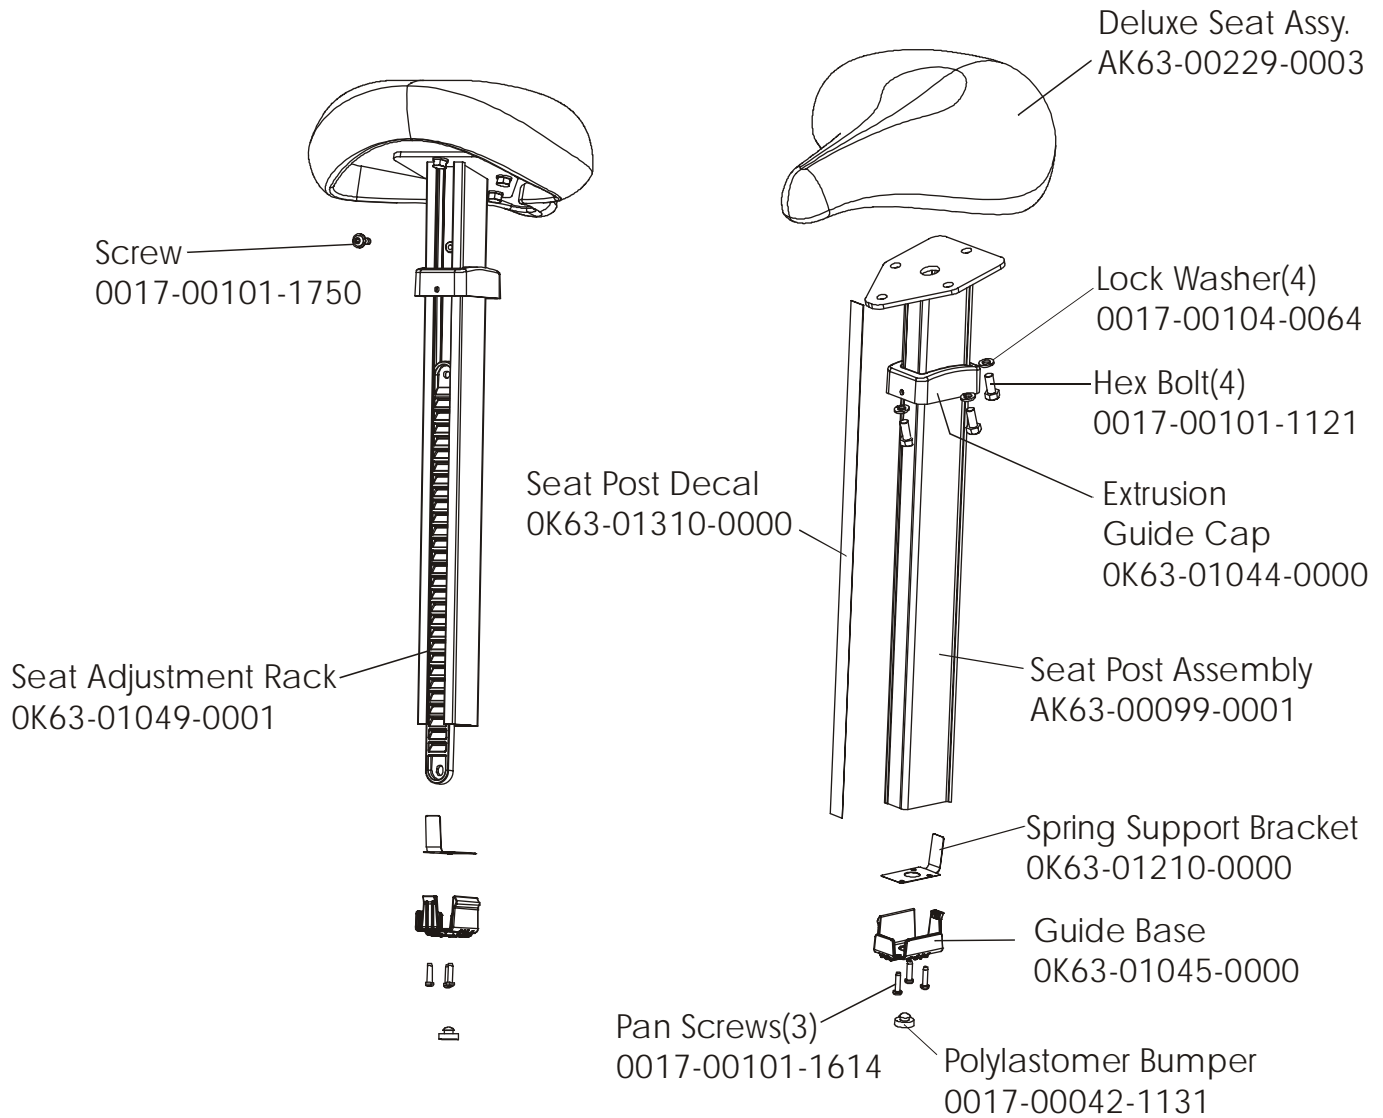

ARCTIC SILVER 95Ci

Seat Latch Assembly - AK63-00043-0001

95C-0XXX-02

S/N CCP100000 and UP

ARCTIC SILVER 95Ci

Seat Post Assembly – AK63-00232-0002

95C-0XXX-02

S/N CCP100000 and UP