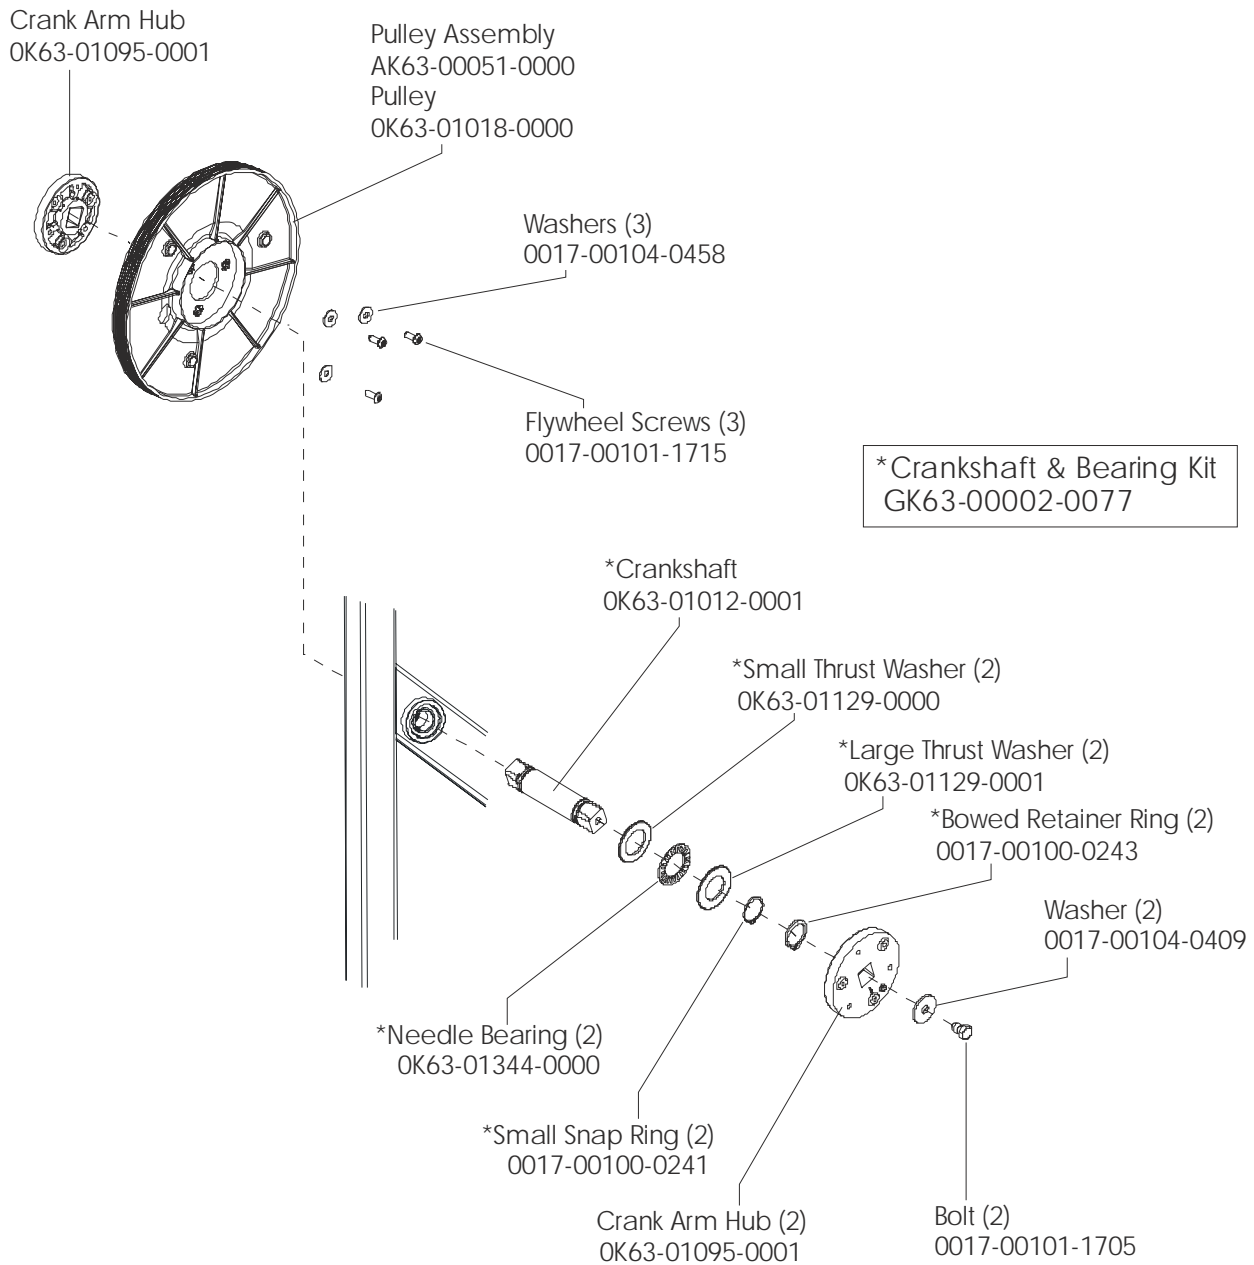

ARCTIC SILVER 95Ci
Console Components

95C-0XXX-02
S/N CCP100000 and UP

Console Assembly	Bezel/Switch W/Overlay Assy.
AK63-00160-0001 Eng Met	AK63-00165-0001 Eng Met
AK63-00160-0003 Ger Met	AK63-00165-0003 Ger Met
AK63-00160-0004 Spn Met	AK63-00165-0004 Spn Met
AK63-00160-0006 Jap Met	AK63-00165-0006 Jap Met
AK63-00160-0007 Frn Met	AK63-00165-0007 Frn Met
AK63-00160-0008 Itl Met	AK63-00165-0008 Itl Met
AK63-00160-0009 Dut Met	AK63-00165-0009 Dut Met
AK63-00160-0010 Por Met	AK63-00165-0010 Por Met

ARCTIC SILVER 95Ci
Console Screws & Polar Covers

95C-0XXX-02
S/N CCP100000 and UP

ARCTIC SILVER 95Ci
Alternator w/Pulley-AK63-00093-0000

95C-0XXX-02
S/N CCP100000 and UP

ARCTIC SILVER 95Ci
Crankshaft and Bearing Assembly

95C-0XXX-02
S/N CCP100000 and UP

ARCTIC SILVER 95Ci

95C-0XXX-02

Intermediate Shaft and Bearing Assembly

S/N CCP100000 and UP

Clutch Assembly
AK63-00026-0000
(not included in kit)

Magnet
118E-00001-0124
(not included in kit)

ARCTIC SILVER 95Ci

Seat Latch Assembly - AK63-00043-0001

95C-0XXX-02

S/N CCP100000 and UP

ARCTIC SILVER 95Ci

Seat Post Assembly – AK63-00232-0002

95C-0XXX-02

S/N CCP100000 and UP