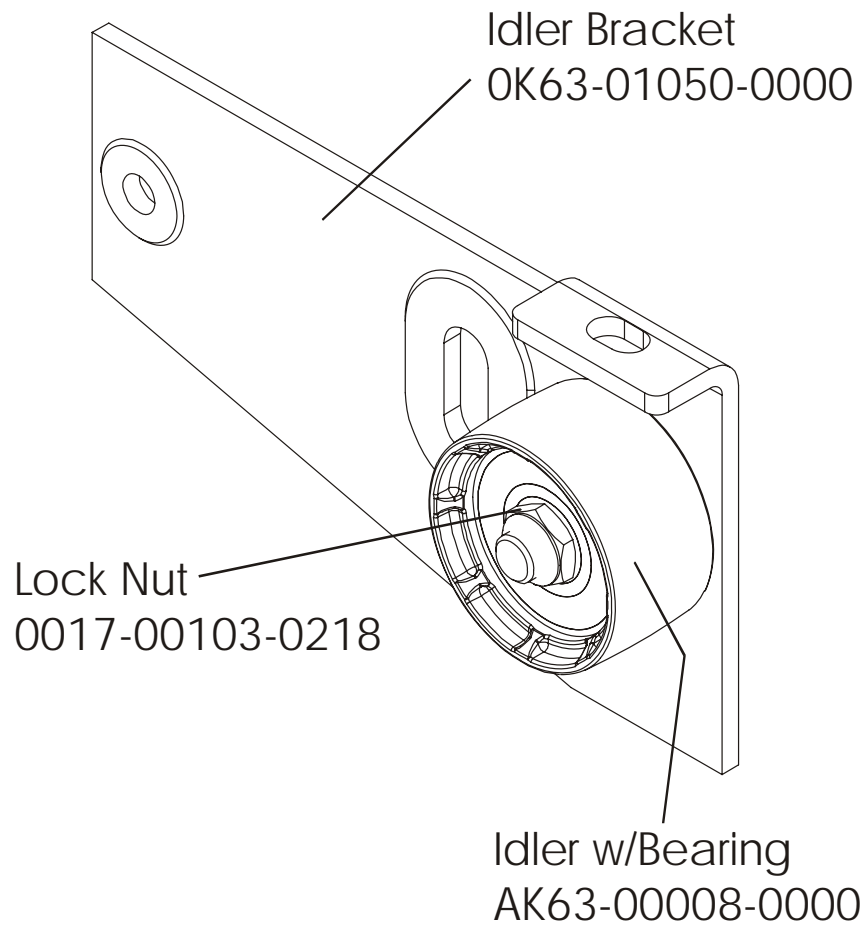

ARCTIC SILVER 95Ci
Seat Post Shrouds

95C-0XXX-02
S/N CCP100000 and UP

ARCTIC SILVER 95Ci

95C-0XXX-02

Idler Bracket Assembly - AK63-00021-0000

S/N CCP100000 and UP

ARCTIC SILVER 95Ci
Console Support Assembly