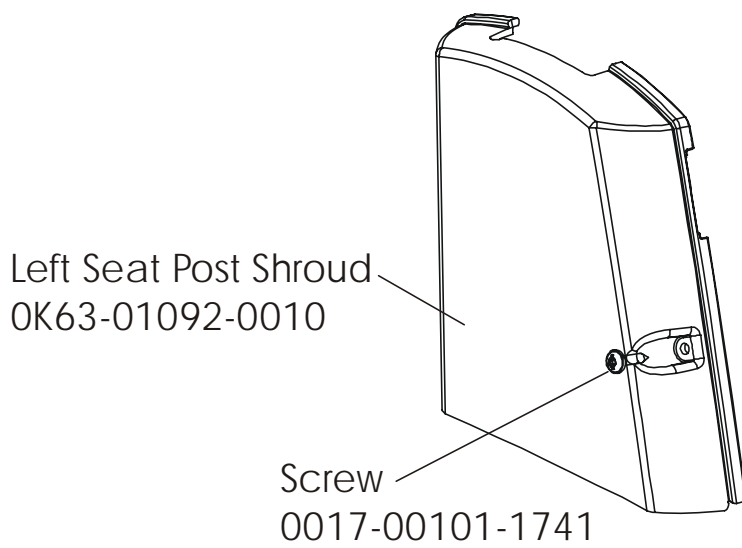

ARCTIC SILVER 95Ci
Seat Post Shrouds

95C-0XXX-02
S/N CCP100000 and UP