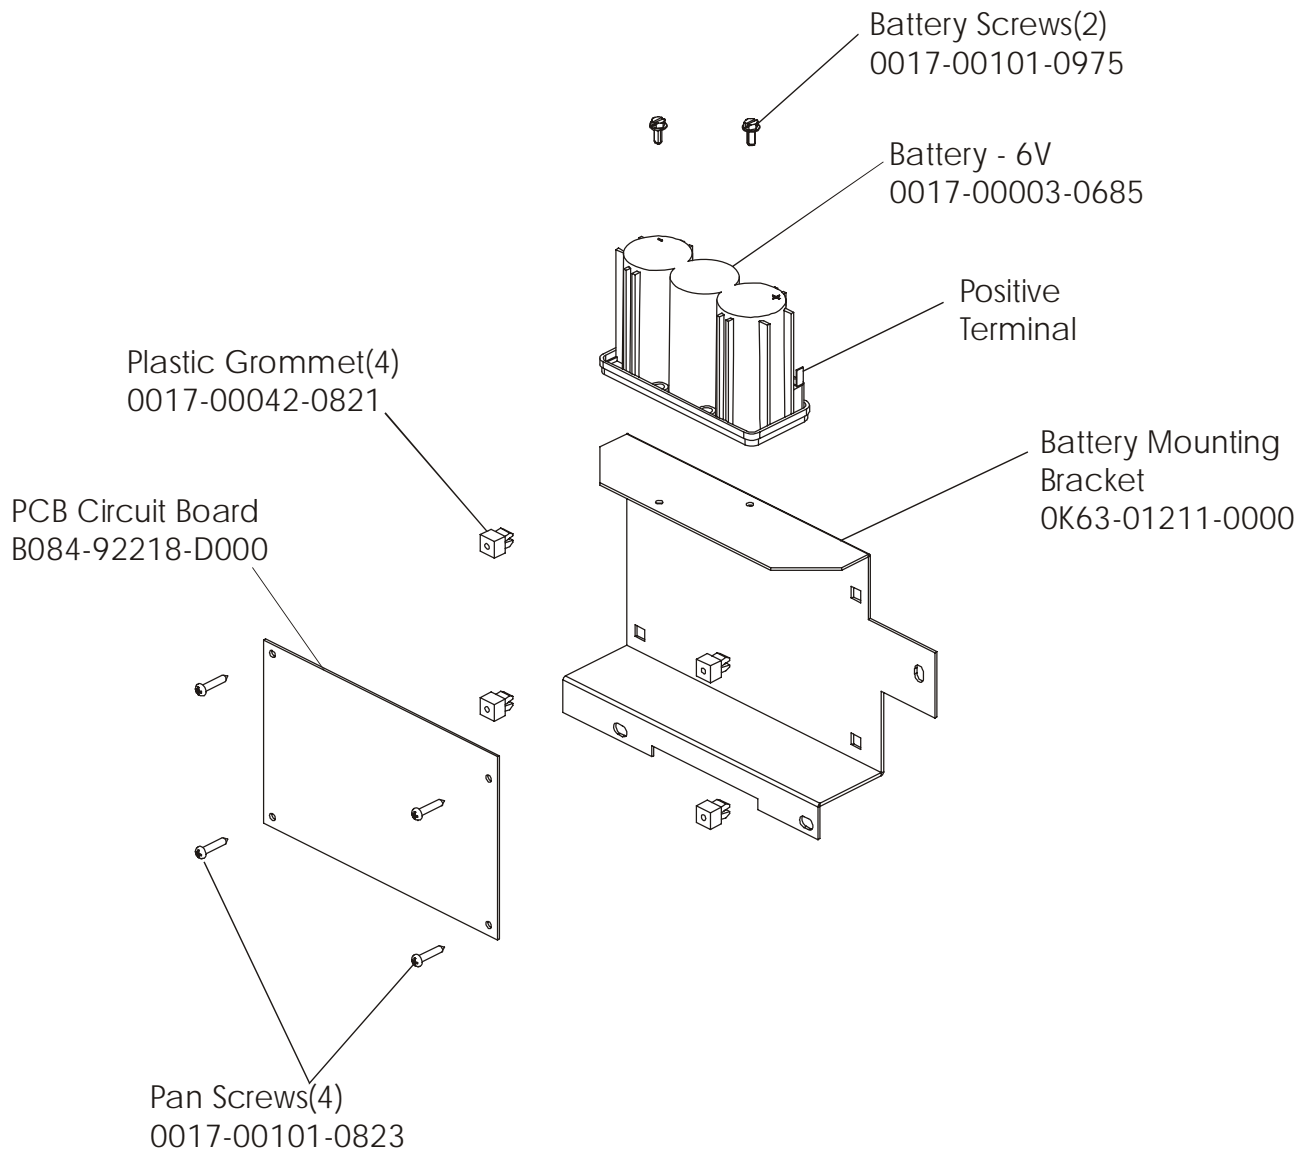

ARCTIC SILVER 95Ci
PCB Mounting Bracket Assembly

95C-0XXX-02
S/N CCP100000 and UP

Assembly Number – AK63-00049-0000