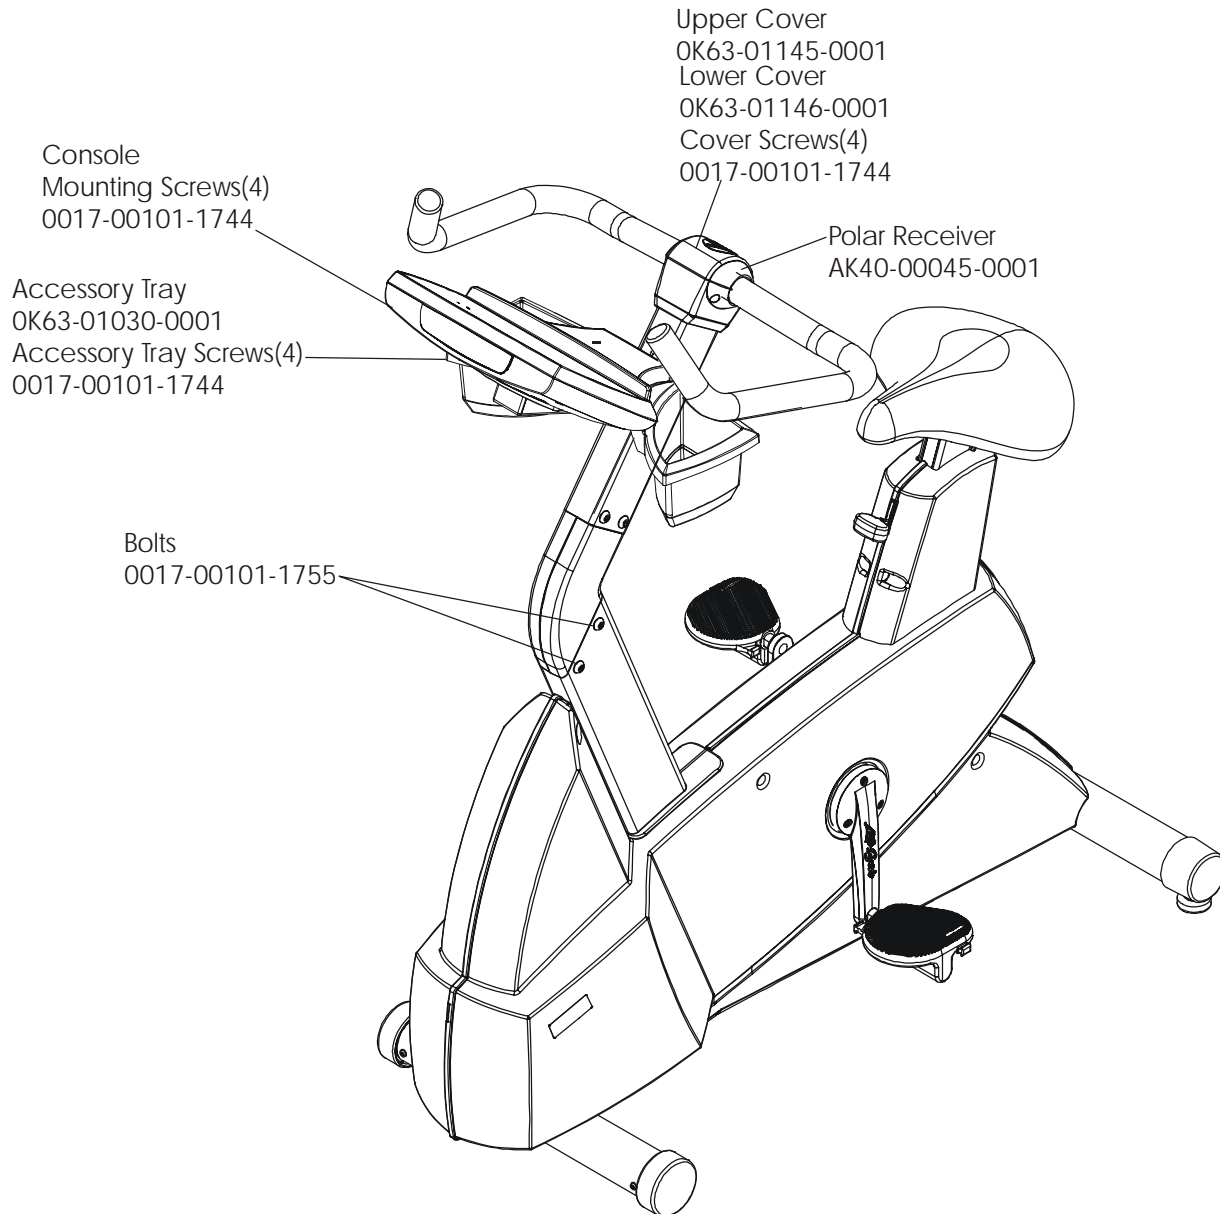

	Page
CONSOLE COMPONENTS	4
CONSOLE MOUNTING SCREWS AND POLAR COVERS.....	5
ALTERNATOR W/PULLEY	6
CRANKSHAFT AND BEARING ASSEMBLY.....	7
INTERMEDIATE SHAFT AND BEARING ASSEMBLY.....	8
SEAT LATCH ASSEMBLY	9
SEAT POST ASSEMBLY	10
SEAT POST SHROUDS.....	11
IDLER BRACKET ASSEMBLY.....	12
CONSOLE SUPPORT ASSEMBLY.....	13
LEFT SIDE SHROUD AND CRANKARM	14
RIGHT SIDE SHROUD AND CRANKARM.....	15
PCB MOUNTING BRACKET ASSEMBLY.....	16
FRONT WHEELS.....	17
RESISTOR ASSEMBLY.....	18
HANDLEBAR ASSEMBLY.....	19
BELTS.....	20
CABLES.....	21

ARCTIC SILVER 95Ci
Console Components

95C-0XXX-02
S/N CCP100000 and UP

Console Assembly	Bezel/Switch W/Overlay Assy.
AK63-00160-0001 Eng Met	AK63-00165-0001 Eng Met
AK63-00160-0003 Ger Met	AK63-00165-0003 Ger Met
AK63-00160-0004 Spn Met	AK63-00165-0004 Spn Met
AK63-00160-0006 Jap Met	AK63-00165-0006 Jap Met
AK63-00160-0007 Frn Met	AK63-00165-0007 Frn Met
AK63-00160-0008 Itl Met	AK63-00165-0008 Itl Met
AK63-00160-0009 Dut Met	AK63-00165-0009 Dut Met
AK63-00160-0010 Por Met	AK63-00165-0010 Por Met

ARCTIC SILVER 95Ci
Console Screws & Polar Covers

95C-0XXX-02
S/N CCP100000 and UP

ARCTIC SILVER 95Ci
Alternator w/Pulley-AK63-00093-0000

95C-0XXX-02
S/N CCP100000 and UP

ARCTIC SILVER 95Ci
Crankshaft and Bearing Assembly