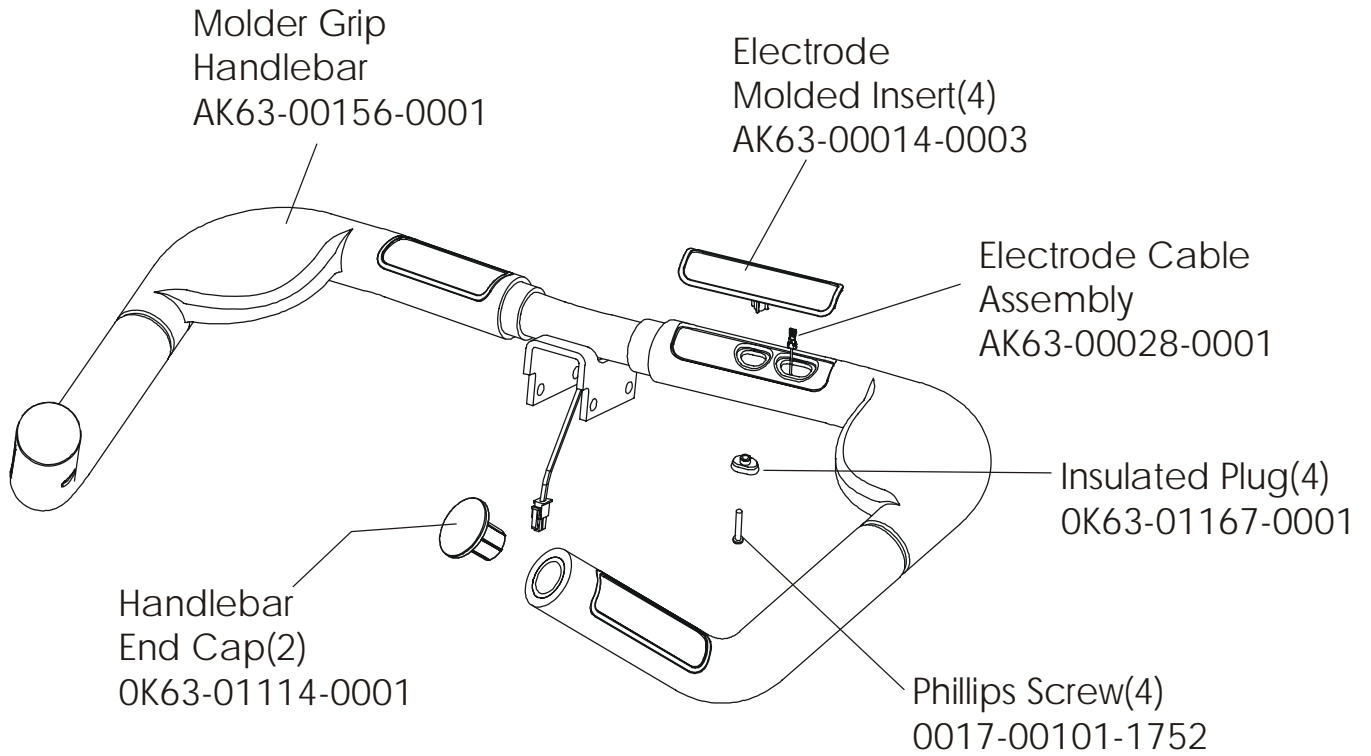

ARCTIC SILVER 95Ci

Handlebar Assembly - AK63-00091-0001

95C-0XXX-02

S/N CCP100000 and UP