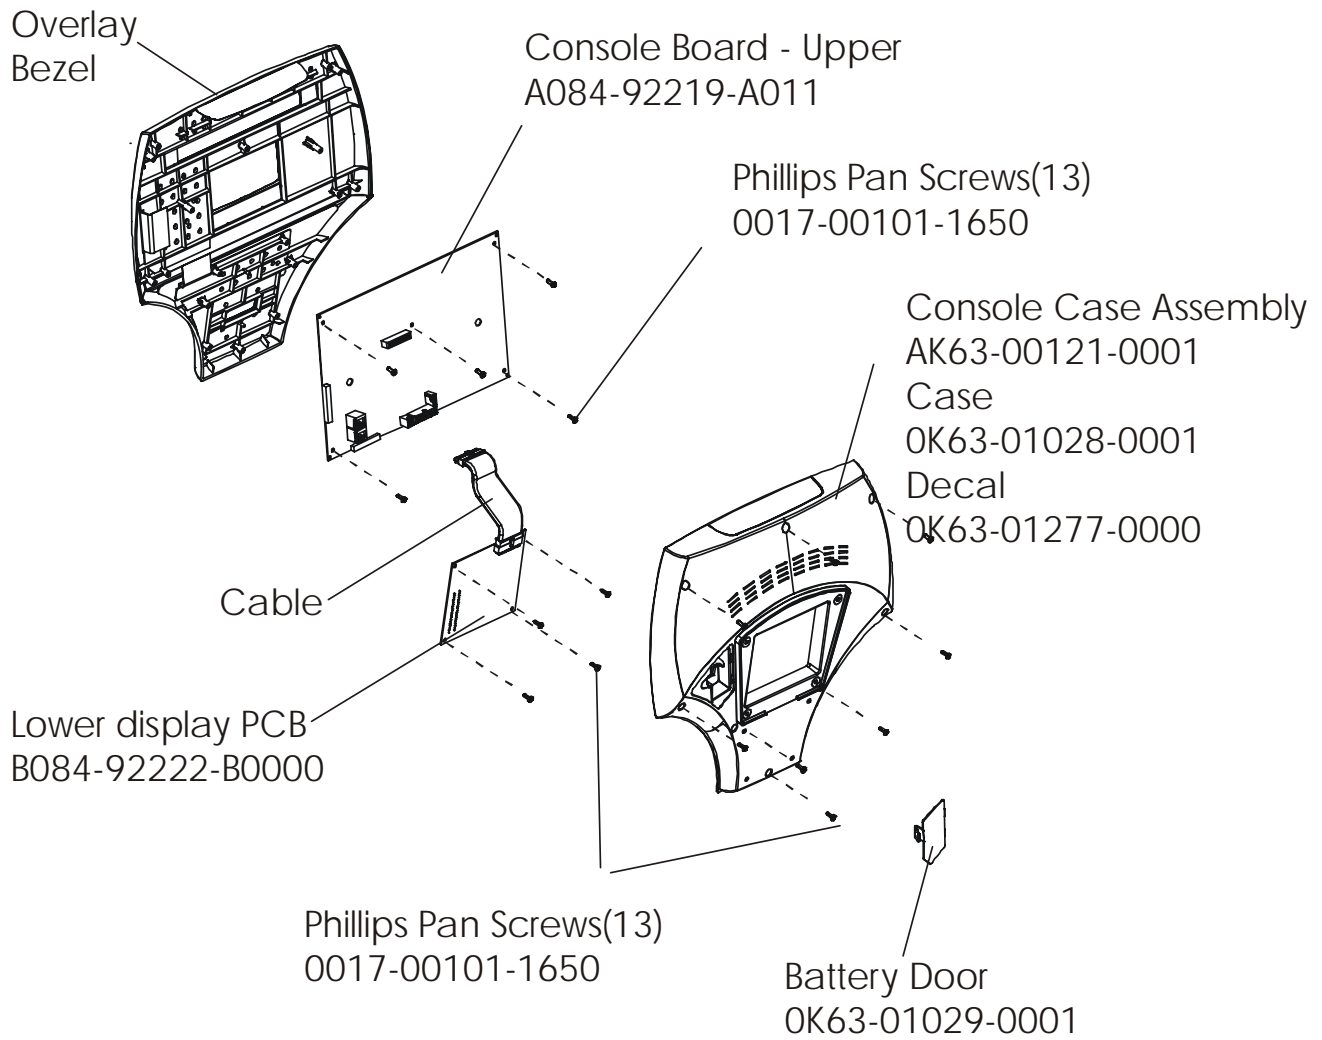

LifeFitness

ARCTIC SILVER 95Ci Upright Bike

Customer Support Services
PARTS MANUAL rev 29 Jan 2010

ARCTIC SILVER 95Ci
REFERENCES

95C-0XXX-02
S/N CCP100000 and UP

OPERATION MANUAL	M051-00K63-A064
HARDWARE BAG	GK63-00002-0044
NETWORK C-SAFE KIT	GK63-00002-0003
POWER OPTION KIT – 120V	GK63-00002-0005
POWER OPTION KIT – 220/50 UK	GK63-00002-0039
POWER OPTION KIT – 240V+ AUS	GK63-00002-0040
POWER OPTION KIT – 220/50	GK63-00002-0041
TOUCH UP PAINT: SPRAY CAN .5 OZ BOTTLE W/APPLICATOR .33 OZ PEN	0017-00008-0204 0017-00008-0205 0017-00008-0206
SERVICE MANUAL	M051-00K63-A009

	Page
CONSOLE COMPONENTS	4
CONSOLE MOUNTING SCREWS AND POLAR COVERS.....	5
ALTERNATOR W/PULLEY	6
CRANKSHAFT AND BEARING ASSEMBLY.....	7
INTERMEDIATE SHAFT AND BEARING ASSEMBLY.....	8
SEAT LATCH ASSEMBLY	9
SEAT POST ASSEMBLY	10
SEAT POST SHROUDS.....	11
IDLER BRACKET ASSEMBLY.....	12
CONSOLE SUPPORT ASSEMBLY.....	13
LEFT SIDE SHROUD AND CRANKARM	14
RIGHT SIDE SHROUD AND CRANKARM.....	15
PCB MOUNTING BRACKET ASSEMBLY.....	16
FRONT WHEELS.....	17
RESISTOR ASSEMBLY.....	18
HANDLEBAR ASSEMBLY.....	19
BELTS.....	20
CABLES.....	21

ARCTIC SILVER 95Ci
Console Components

95C-0XXX-02
S/N CCP100000 and UP

Console Assembly	Bezel/Switch W/Overlay Assy.
AK63-00160-0001 Eng Met	AK63-00165-0001 Eng Met
AK63-00160-0003 Ger Met	AK63-00165-0003 Ger Met
AK63-00160-0004 Spn Met	AK63-00165-0004 Spn Met
AK63-00160-0006 Jap Met	AK63-00165-0006 Jap Met
AK63-00160-0007 Frn Met	AK63-00165-0007 Frn Met
AK63-00160-0008 Itl Met	AK63-00165-0008 Itl Met
AK63-00160-0009 Dut Met	AK63-00165-0009 Dut Met
AK63-00160-0010 Por Met	AK63-00165-0010 Por Met

95C-0XXX-02
S/N CCP100000 and UP

ARCTIC SILVER 95Ci

95C-0XXX-02

Intermediate Shaft and Bearing Assembly

S/N CCP100000 and UP

Clutch Assembly
AK63-00026-0000
(not included in kit)

Magnet
118E-00001-0124
(not included in kit)