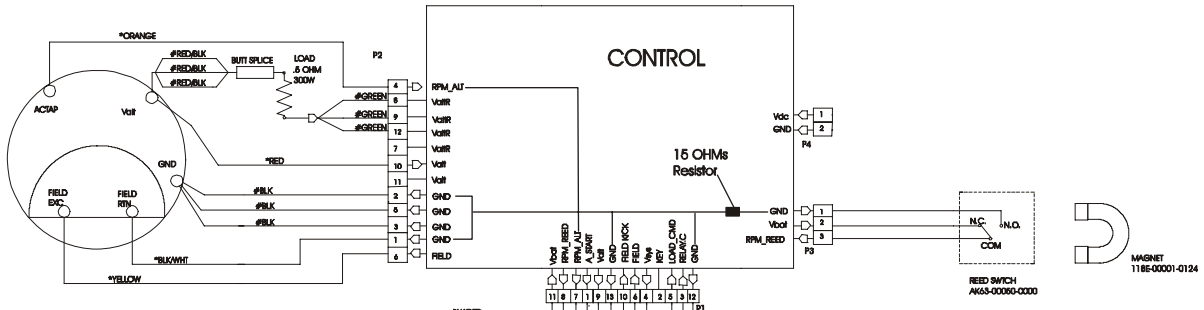

95C-0XXX-02

S/N CCP100000 and UP

Alternator Belt
OK63-01065-0000

Intermediate Belt
OK63-01066-0001

**CABLE ASSEMBLY
POWER CONTROL TO ALTERNATOR
AK63-00029-0001**

**CONSOLE TO ACB CABLE
AK63-00037-0002**

**LOWER CONSOLE
CABLE
AK63-00038-0000**