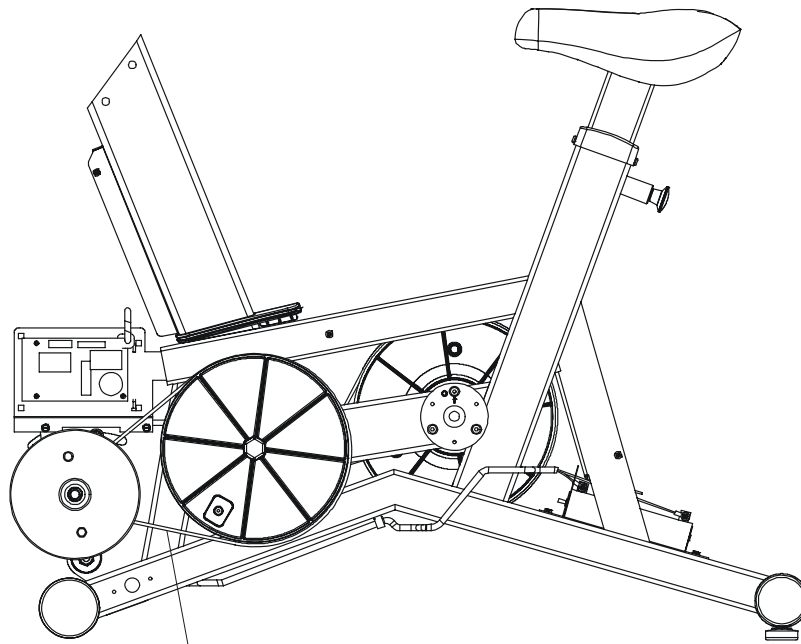

Alternator Belt
OK63-01065-0000