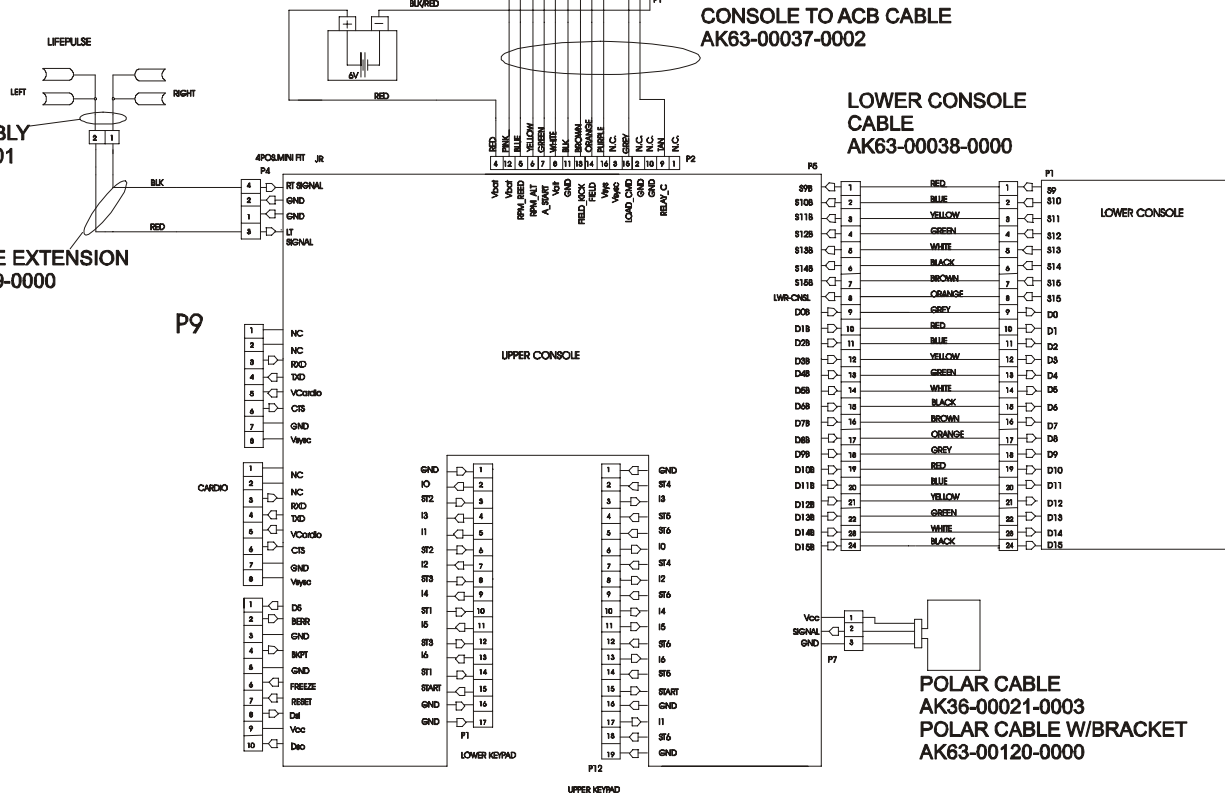

95C-0XXX-02

S/N CCP100000 and UP

Alternator Belt
OK63-01065-0000

Intermediate Belt
OK63-01066-0001

**CABLE ASSEMBLY
POWER CONTROL TO ALTERNATOR
AK63-00029-0001**

**CONSOLE TO ACB CABLE
AK63-00037-0002**

**LOWER CONSOLE
CABLE
AK63-00038-0000**

**CABLE ASSEMBLY
AK63-00028-0001**

**LIFE PULSE EXTENSION
AK63-00069-0000**

**POLAR CABLE
AK36-00021-0003
POLAR CABLE W/BACKET
AK63-00120-0000**