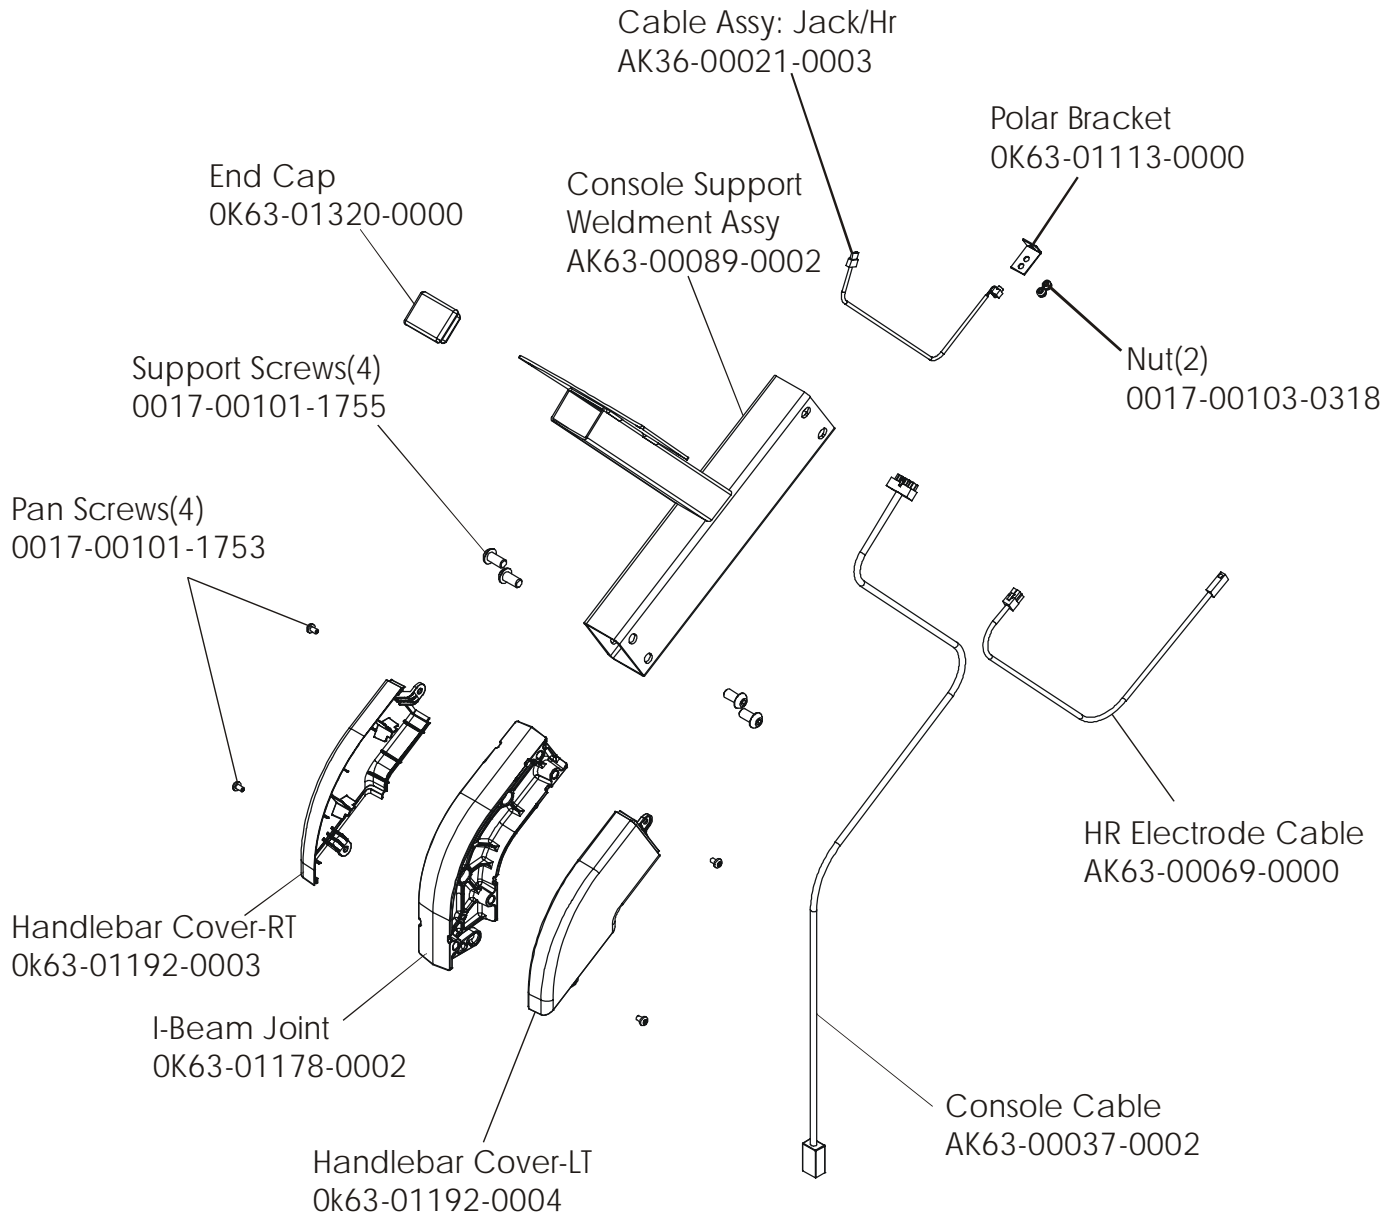

95C-0XXX-02
S/N CCP100000 and UP

ARCTIC SILVER 95Ci
Left Side Shroud and Crankarm

95C-0XXX-02
S/N CCP100000 and UP

ARCTIC SILVER 95Ci

Right Side Shroud and Crankarm

95C-0XXX-02

S/N CCP100000 and UP

ARCTIC SILVER 95Ci
PCB Mounting Bracket Assembly