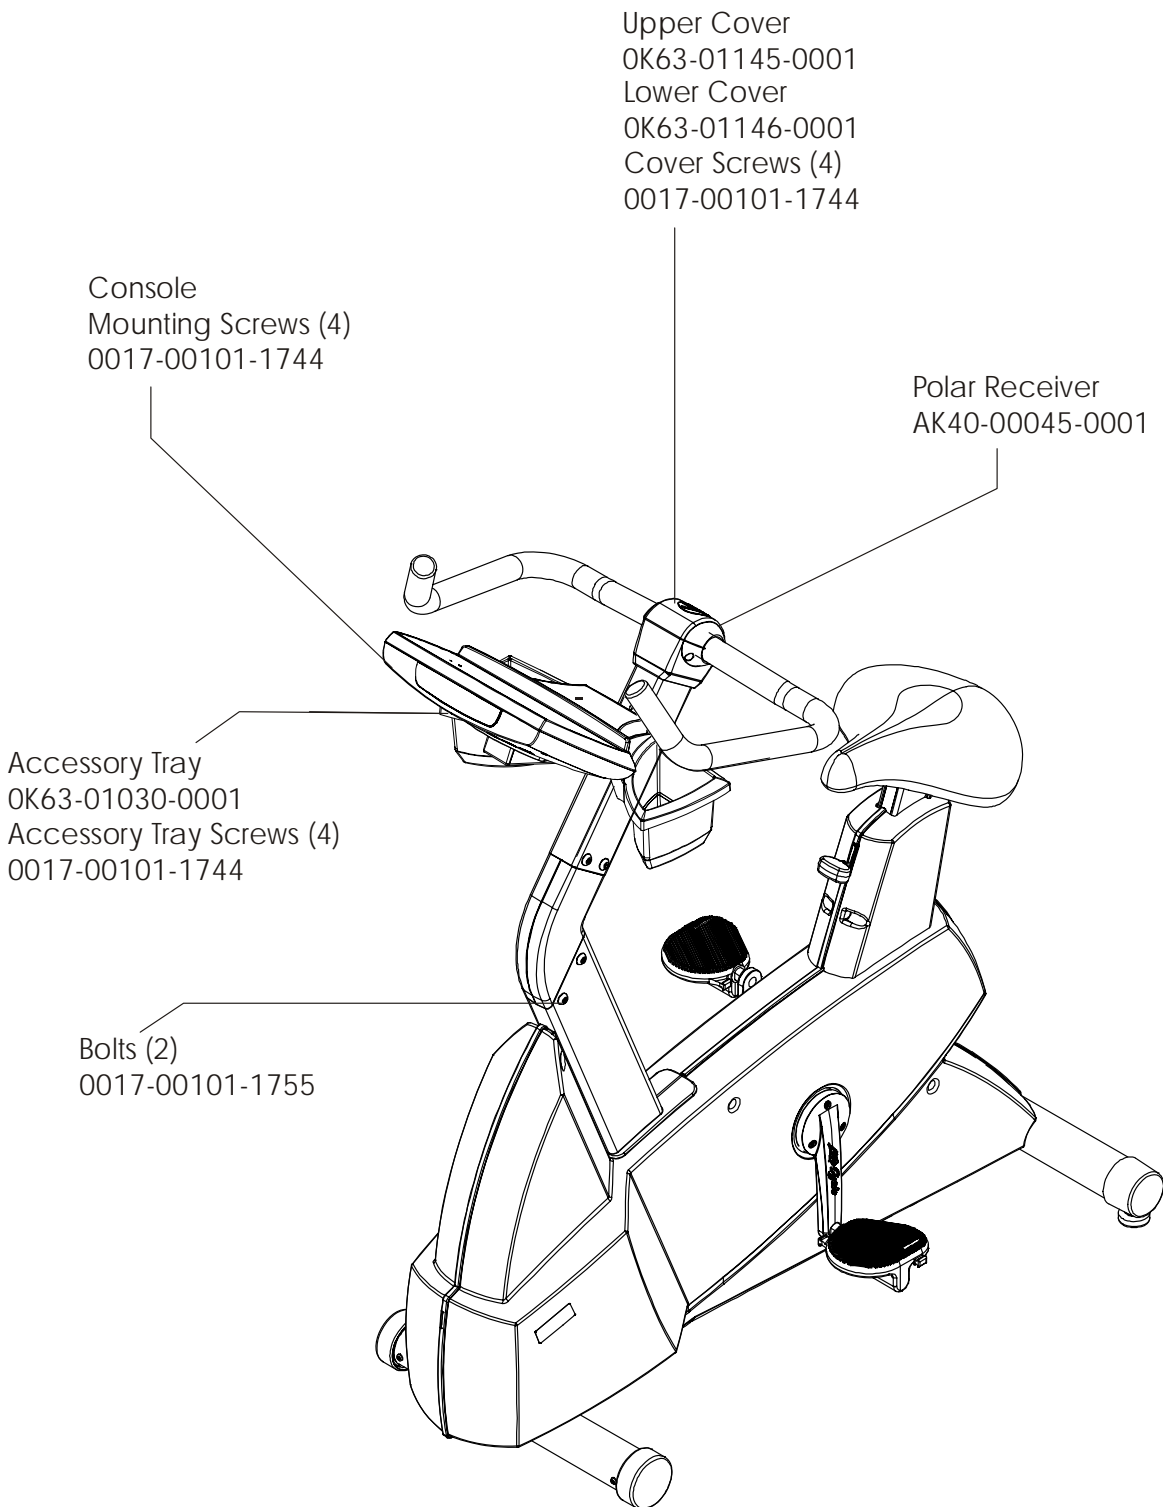

LifeFitness

ARCTIC SILVER 95Ci Upright Bike

Customer Support Services
PARTS MANUAL rev 08 May 2008

Miscellaneous	3
Console Components.....	4
Console Mounting Screws and Polar Covers	5
Alternator w/Pulley	6
Crankshaft and Bearing Assembly	7
Intermediate Shaft and Bearing Assembly	8
Seat Latch Assembly	9
Seat Post Assembly.....	10
Seat Post Shrouds	11
Idler Bracket Assembly	12
Console Support Assembly	13
Left Side Shroud and Crank Arm	14
Right Side Shroud and Crank Arm.....	15
PCB Mounting Bracket Assembly	16
Front Wheels	17
Resistor Assembly	18
Handlebar Assembly	19
Belts	20
Cables	21

Description	Part No.
OPERATION MANUAL	M051-00K63-A186
HARDWARE BAG	GK63-00002-0044
NETWORK C-SAFE KIT	GK63-00002-0003
POWER OPTION KIT - 120V	GK63-00002-0005
POWER OPTION KIT - 220/50 UK	GK63-00002-0039
POWER OPTION KIT - 240V+ AUS	GK63-00002-0040
POWER OPTION KIT - 220/50	GK63-00002-0041
TOUCH UP PAINT: SPRAY CAN .5 OZ BOTTLE W/APPLICATOR .33 OZ PEN	0017-00008-0204 0017-00008-0205 0017-00008-0206
SERVICE MANUAL	M051-00K63-A009

Alternator w/Pulley
Ak63-00093-0000

Left Seat Post Shroud
OK63-01092-0010

Screw
0017-00101-1741

Right Seat Post Shroud
OK63-01092-0009

PCB Mounting Bracket Assembly
AK63-00049-0000

Front Wheels
AK63-00017-0001