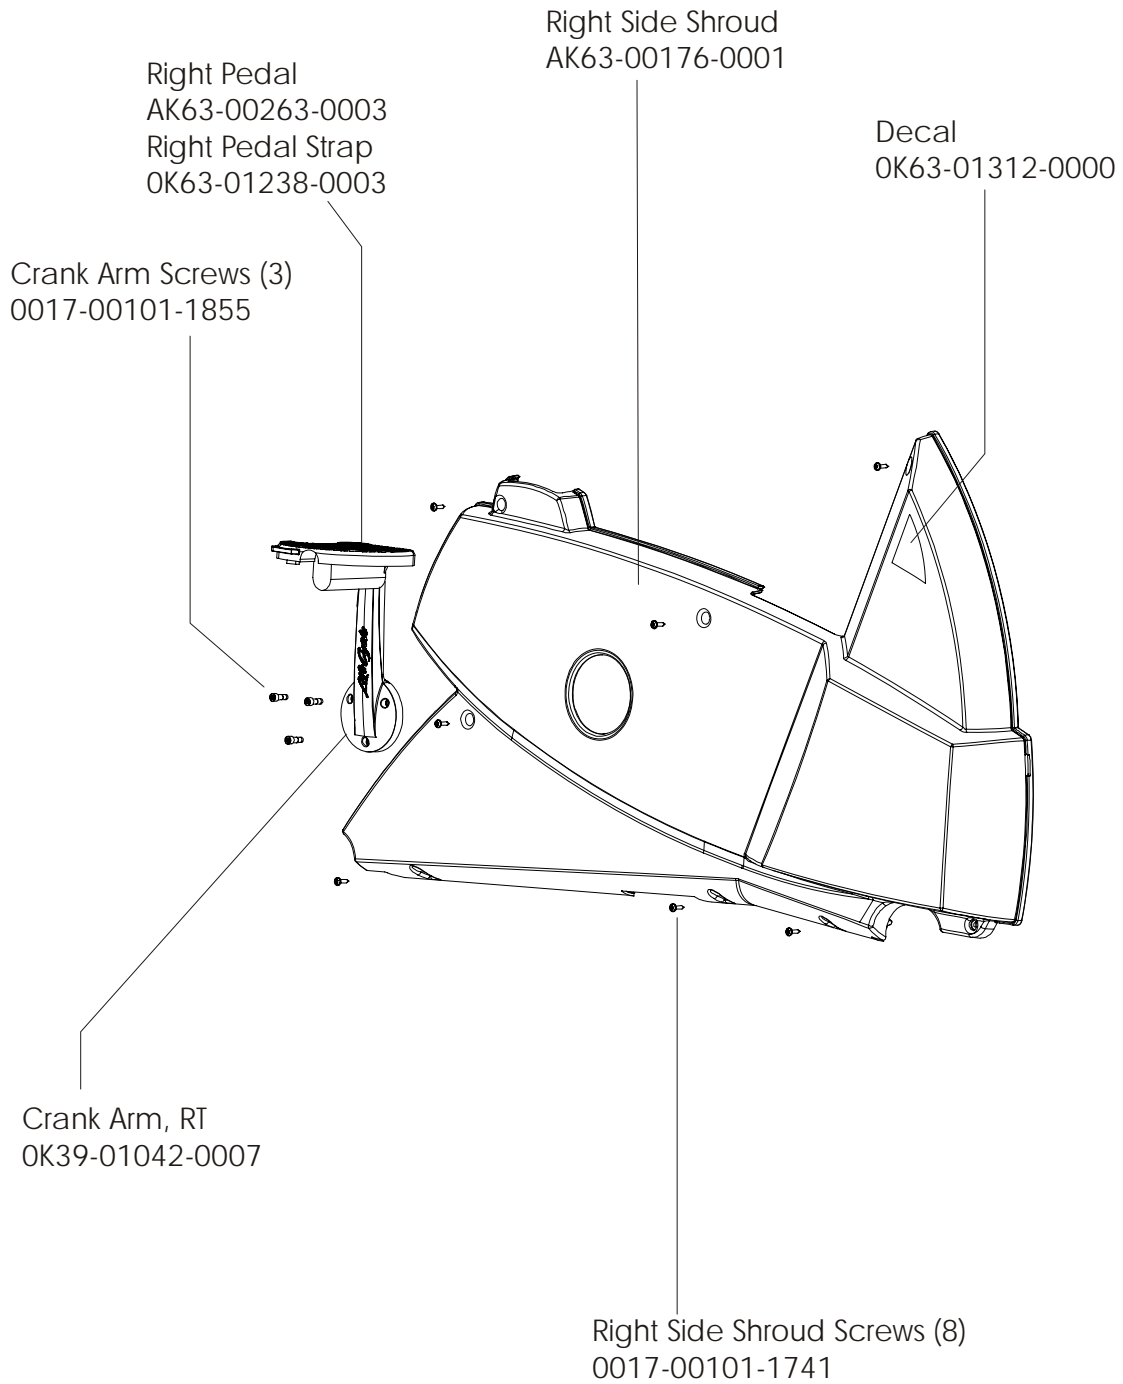

LifeFitness

ARCTIC SILVER 95Ci Upright Bike

Customer Support Services
PARTS MANUAL rev 08 May 2008

Miscellaneous	3
Console Components.....	4
Console Mounting Screws and Polar Covers	5
Alternator w/Pulley	6
Crankshaft and Bearing Assembly	7
Intermediate Shaft and Bearing Assembly	8
Seat Latch Assembly	9
Seat Post Assembly.....	10
Seat Post Shrouds	11
Idler Bracket Assembly	12
Console Support Assembly	13
Left Side Shroud and Crank Arm	14
Right Side Shroud and Crank Arm.....	15
PCB Mounting Bracket Assembly	16
Front Wheels	17
Resistor Assembly	18
Handlebar Assembly	19
Belts	20
Cables	21

Description	Part No.
OPERATION MANUAL	M051-00K63-A186
HARDWARE BAG	GK63-00002-0044
NETWORK C-SAFE KIT	GK63-00002-0003
POWER OPTION KIT - 120V	GK63-00002-0005
POWER OPTION KIT - 220/50 UK	GK63-00002-0039
POWER OPTION KIT - 240V+ AUS	GK63-00002-0040
POWER OPTION KIT - 220/50	GK63-00002-0041
TOUCH UP PAINT: SPRAY CAN .5 OZ BOTTLE W/APPLICATOR .33 OZ PEN	0017-00008-0204 0017-00008-0205 0017-00008-0206
SERVICE MANUAL	M051-00K63-A009

Alternator w/Pulley
Ak63-00093-0000

Left Seat Post Shroud
OK63-01092-0010

Screw
0017-00101-1741

Right Seat Post Shroud
OK63-01092-0009

PCB Mounting Bracket Assembly
AK63-00049-0000

Front Wheels
AK63-00017-0001

Resistor Assembly
AK63-00047-0001

Alternator Belt
OK63-01065-0000

Intermediate Belt
OK63-01066-0001

**CABLE ASSEMBLY
POWER CONTROL TO ALTERNATOR
AK63-00029-0001**

**CONSOLE TO ACB CABLE
AK63-00037-0002**

**LOWER CONSOLE
CABLE
AK63-00038-0000**