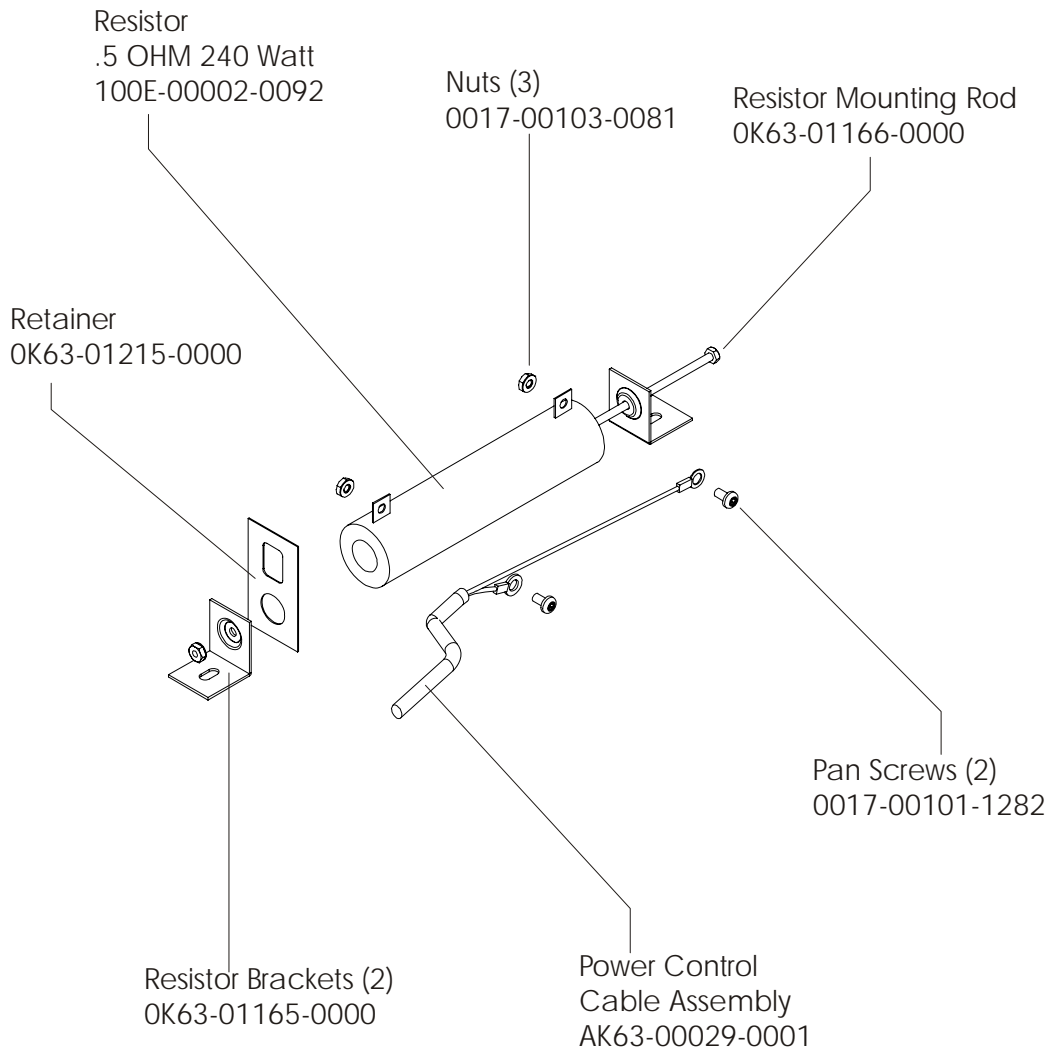

LifeFitness

ARCTIC SILVER 95Ci Upright Bike

Customer Support Services
PARTS MANUAL rev 08 May 2008

Miscellaneous	3
Console Components.....	4
Console Mounting Screws and Polar Covers	5
Alternator w/Pulley	6
Crankshaft and Bearing Assembly	7
Intermediate Shaft and Bearing Assembly	8
Seat Latch Assembly	9
Seat Post Assembly.....	10
Seat Post Shrouds	11
Idler Bracket Assembly	12
Console Support Assembly	13
Left Side Shroud and Crank Arm	14
Right Side Shroud and Crank Arm.....	15
PCB Mounting Bracket Assembly	16
Front Wheels	17
Resistor Assembly	18
Handlebar Assembly	19
Belts	20
Cables	21

Description	Part No.
OPERATION MANUAL	M051-00K63-A186
HARDWARE BAG	GK63-00002-0044
NETWORK C-SAFE KIT	GK63-00002-0003
POWER OPTION KIT - 120V	GK63-00002-0005
POWER OPTION KIT - 220/50 UK	GK63-00002-0039
POWER OPTION KIT - 240V+ AUS	GK63-00002-0040
POWER OPTION KIT - 220/50	GK63-00002-0041
TOUCH UP PAINT: SPRAY CAN .5 OZ BOTTLE W/APPLICATOR .33 OZ PEN	0017-00008-0204 0017-00008-0205 0017-00008-0206
SERVICE MANUAL	M051-00K63-A009

Alternator w/Pulley
Ak63-00093-0000

Left Seat Post Shroud
OK63-01092-0010

Screw
0017-00101-1741

Right Seat Post Shroud
OK63-01092-0009

PCB Mounting Bracket Assembly
AK63-00049-0000

Front Wheels
AK63-00017-0001

Resistor Assembly
AK63-00047-0001

Alternator Belt
OK63-01065-0000

Intermediate Belt
OK63-01066-0001

**CABLE ASSEMBLY
POWER CONTROL TO ALTERNATOR
AK63-00029-0001**

**CONSOLE TO ACB CABLE
AK63-00037-0002**

**LOWER CONSOLE
CABLE
AK63-00038-0000**