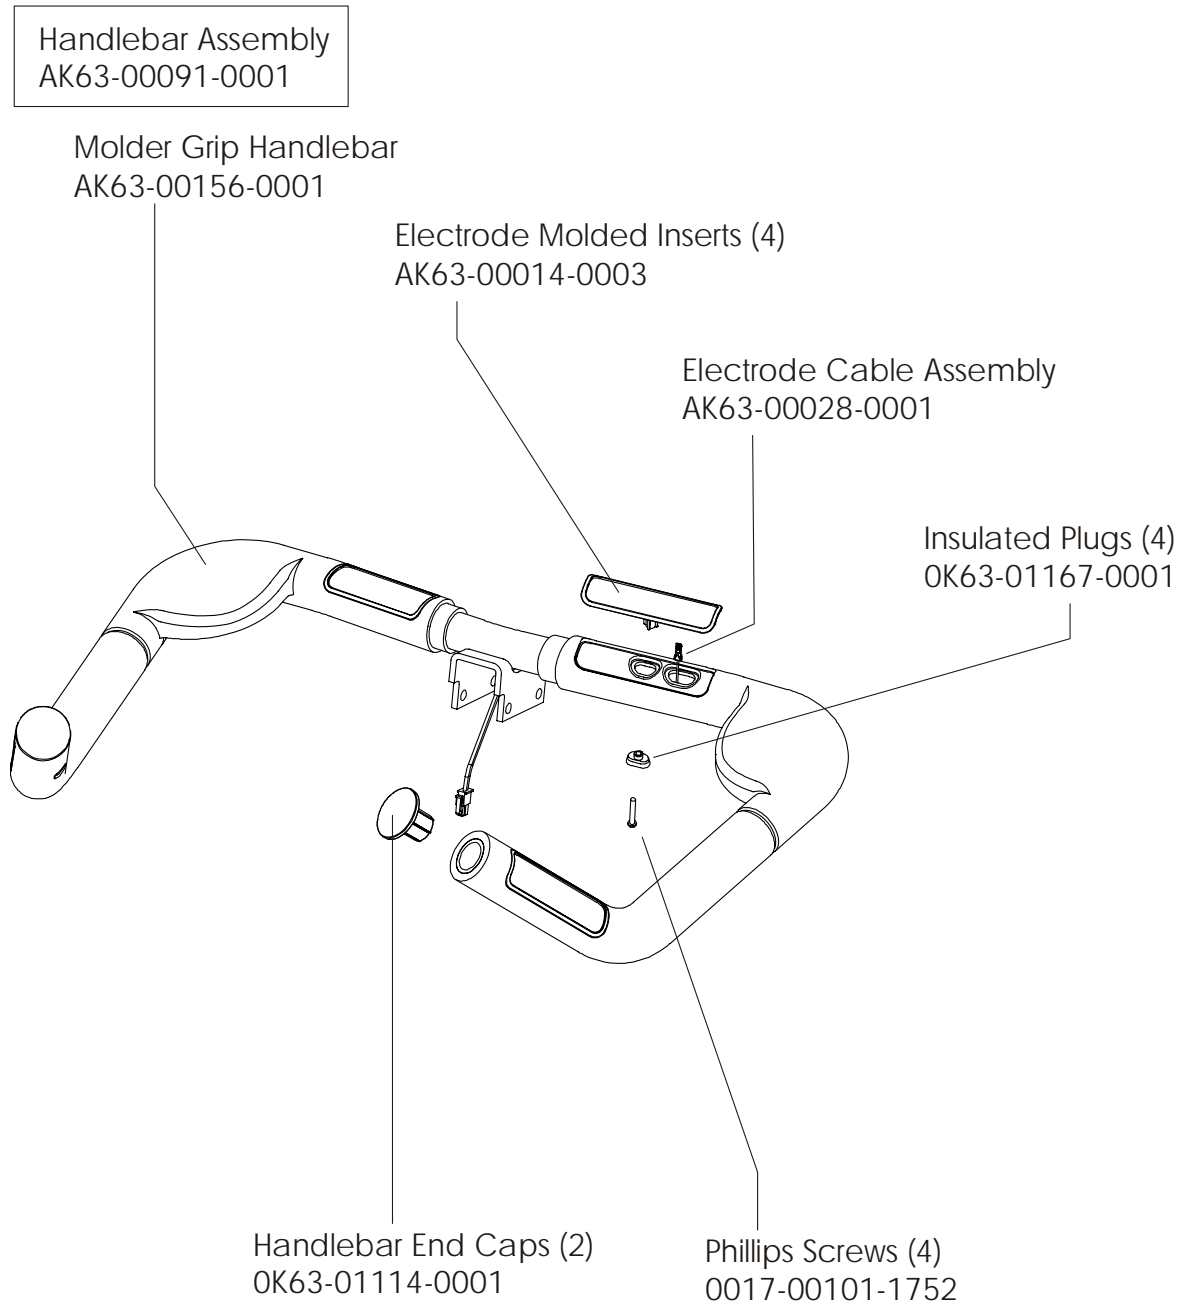

Resistor Assembly
AK63-00047-0001

Alternator Belt
OK63-01065-0000

Intermediate Belt
OK63-01066-0001

**CABLE ASSEMBLY
POWER CONTROL TO ALTERNATOR
AK63-00029-0001**

**CONSOLE TO ACB CABLE
AK63-00037-0002**

**LOWER CONSOLE
CABLE
AK63-00038-0000**