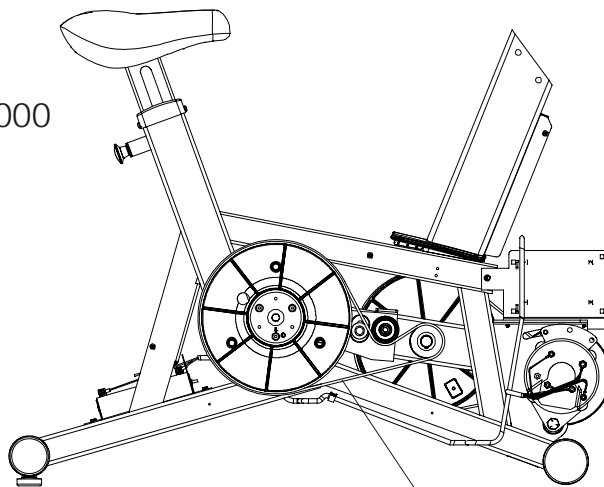

Alternator Belt
OK63-01065-0000

Intermediate Belt
OK63-01066-0001