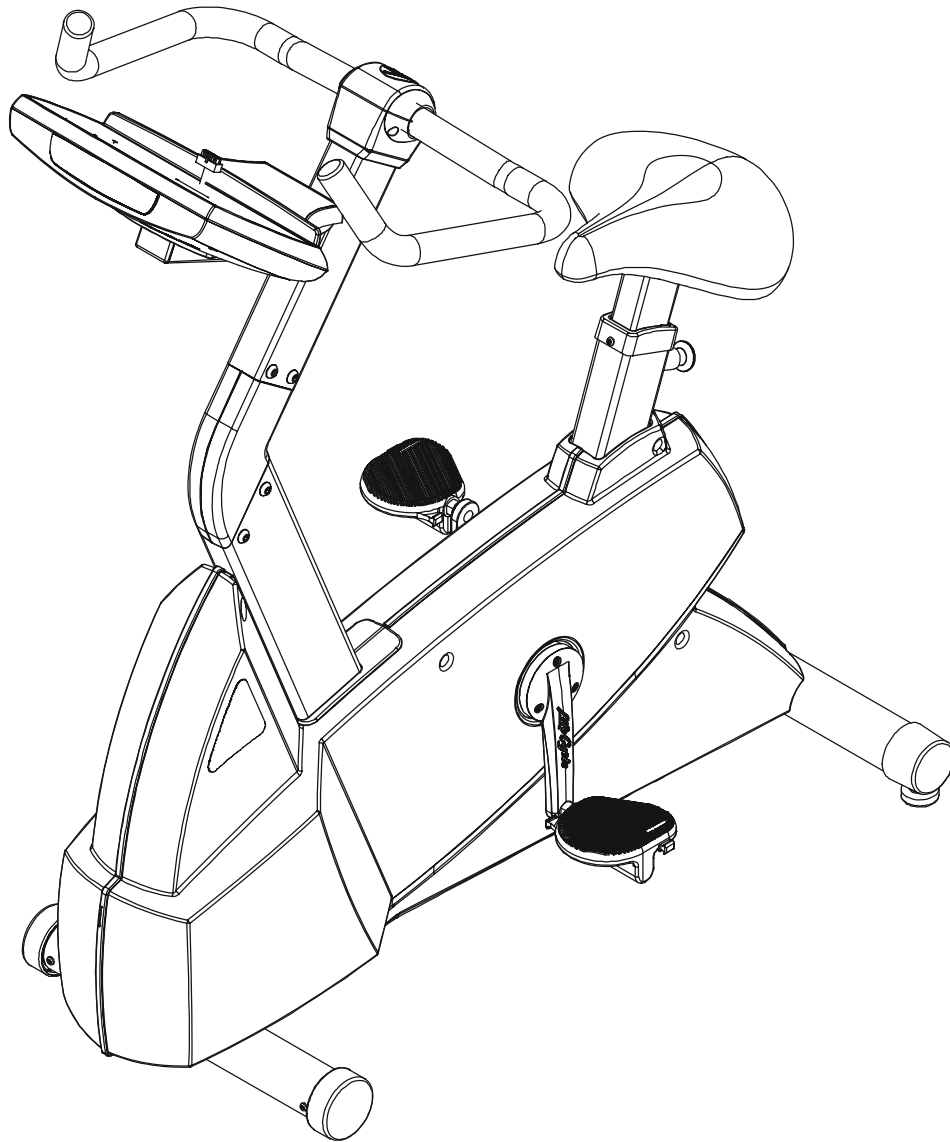

LifeFitness

ARCTIC SILVER 95Ci Upright Bike

Customer Support Services
PARTS MANUAL rev 08 May 2008

Miscellaneous	3
Console Components.....	4
Console Mounting Screws and Polar Covers	5
Alternator w/Pulley	6
Crankshaft and Bearing Assembly	7
Intermediate Shaft and Bearing Assembly	8
Seat Latch Assembly	9
Seat Post Assembly.....	10
Seat Post Shrouds	11
Idler Bracket Assembly	12
Console Support Assembly	13
Left Side Shroud and Crank Arm	14
Right Side Shroud and Crank Arm.....	15
PCB Mounting Bracket Assembly	16
Front Wheels	17
Resistor Assembly	18
Handlebar Assembly	19
Belts	20
Cables	21

Description	Part No.
OPERATION MANUAL	M051-00K63-A186
HARDWARE BAG	GK63-00002-0044
NETWORK C-SAFE KIT	GK63-00002-0003
POWER OPTION KIT - 120V	GK63-00002-0005
POWER OPTION KIT - 220/50 UK	GK63-00002-0039
POWER OPTION KIT - 240V+ AUS	GK63-00002-0040
POWER OPTION KIT - 220/50	GK63-00002-0041
TOUCH UP PAINT: SPRAY CAN .5 OZ BOTTLE W/APPLICATOR .33 OZ PEN	0017-00008-0204 0017-00008-0205 0017-00008-0206
SERVICE MANUAL	M051-00K63-A009

Alternator w/Pulley
Ak63-00093-0000

Left Seat Post Shroud
OK63-01092-0010

Screw
0017-00101-1741

Right Seat Post Shroud
OK63-01092-0009

PCB Mounting Bracket Assembly
AK63-00049-0000

Front Wheels
AK63-00017-0001