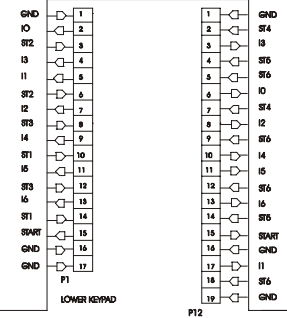

Resistor Assembly
AK63-00047-0001

Alternator Belt
OK63-01065-0000

Intermediate Belt
OK63-01066-0001

**CABLE ASSEMBLY
POWER CONTROL TO ALTERNATOR
AK63-00029-0001**

**CONSOLE TO ACB CABLE
AK63-00037-0002**

**LOWER CONSOLE
CABLE
AK63-00038-0000**

**CABLE ASSEMBLY
AK63-00028-0001**

**LIFE PULSE EXTENSION
AK63-00069-0000**

P9

UPPER CONSOLE

UPPER KEYPAD

**POLAR CABLE
AK63-00021-0003
POLAR CABLE W/BACKET
AK63-00120-0000**