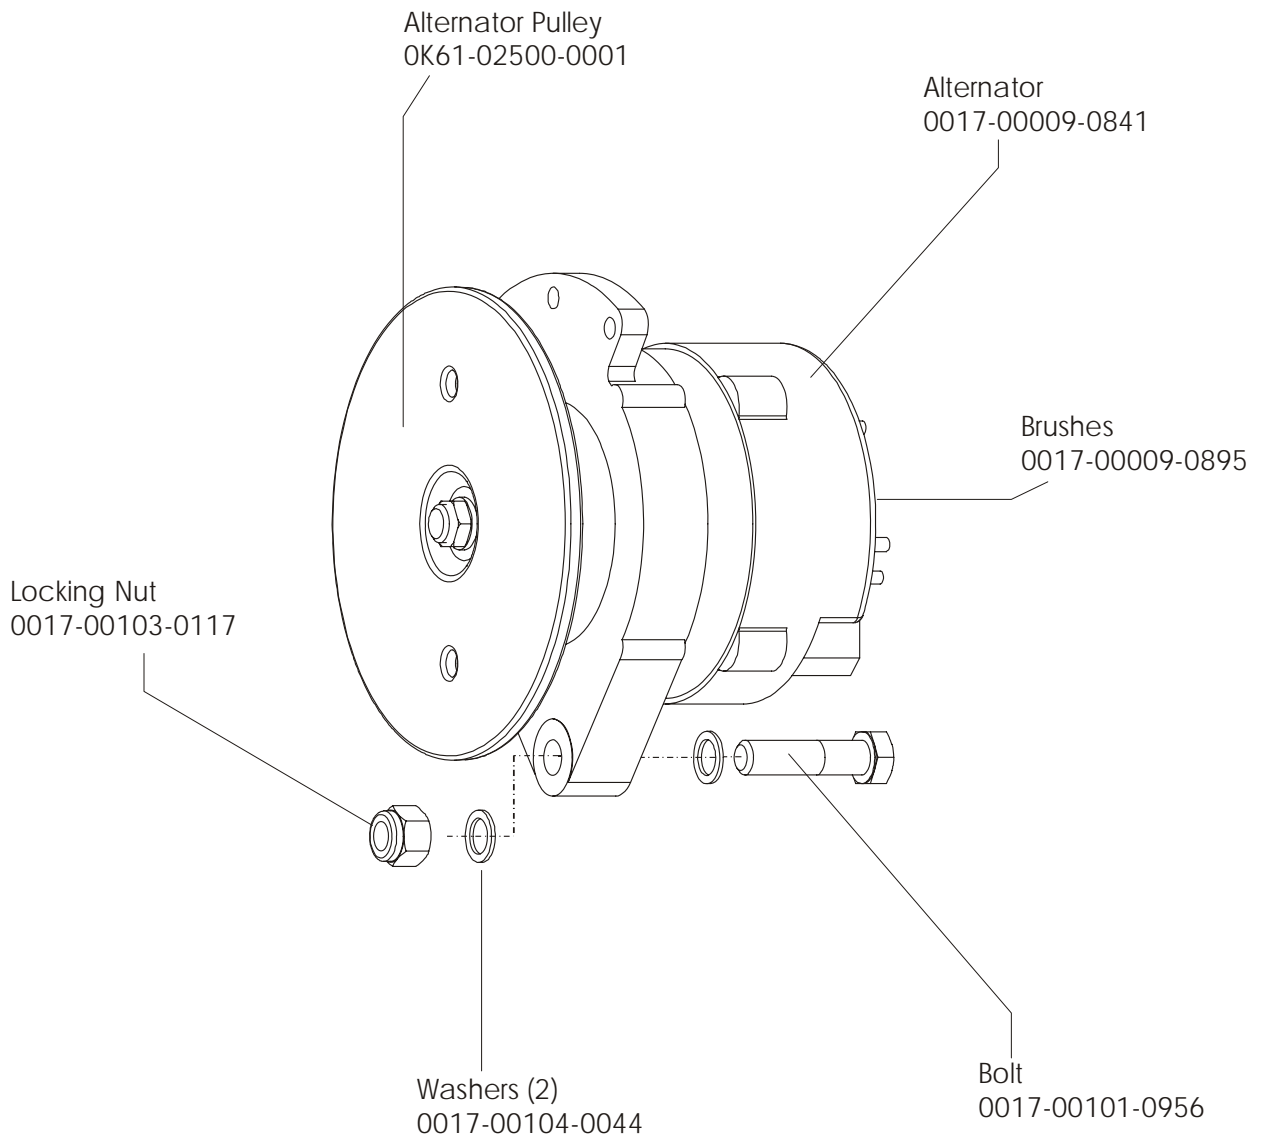

LifeFitness

ARCTIC SILVER 95Ci Upright Bike

Customer Support Services
PARTS MANUAL rev 08 May 2008

Miscellaneous	3
Console Components.....	4
Console Mounting Screws and Polar Covers	5
Alternator w/Pulley	6
Crankshaft and Bearing Assembly	7
Intermediate Shaft and Bearing Assembly	8
Seat Latch Assembly	9
Seat Post Assembly.....	10
Seat Post Shrouds	11
Idler Bracket Assembly	12
Console Support Assembly	13
Left Side Shroud and Crank Arm	14
Right Side Shroud and Crank Arm.....	15
PCB Mounting Bracket Assembly	16
Front Wheels	17
Resistor Assembly	18
Handlebar Assembly	19
Belts	20
Cables	21

Description	Part No.
OPERATION MANUAL	M051-00K63-A186
HARDWARE BAG	GK63-00002-0044
NETWORK C-SAFE KIT	GK63-00002-0003
POWER OPTION KIT - 120V	GK63-00002-0005
POWER OPTION KIT - 220/50 UK	GK63-00002-0039
POWER OPTION KIT - 240V+ AUS	GK63-00002-0040
POWER OPTION KIT - 220/50	GK63-00002-0041
TOUCH UP PAINT: SPRAY CAN .5 OZ BOTTLE W/APPLICATOR .33 OZ PEN	0017-00008-0204 0017-00008-0205 0017-00008-0206
SERVICE MANUAL	M051-00K63-A009

Alternator w/Pulley
Ak63-00093-0000

Left Seat Post Shroud
OK63-01092-0010

Screw
0017-00101-1741

Right Seat Post Shroud
OK63-01092-0009

PCB Mounting Bracket Assembly
AK63-00049-0000

Front Wheels
AK63-00017-0001