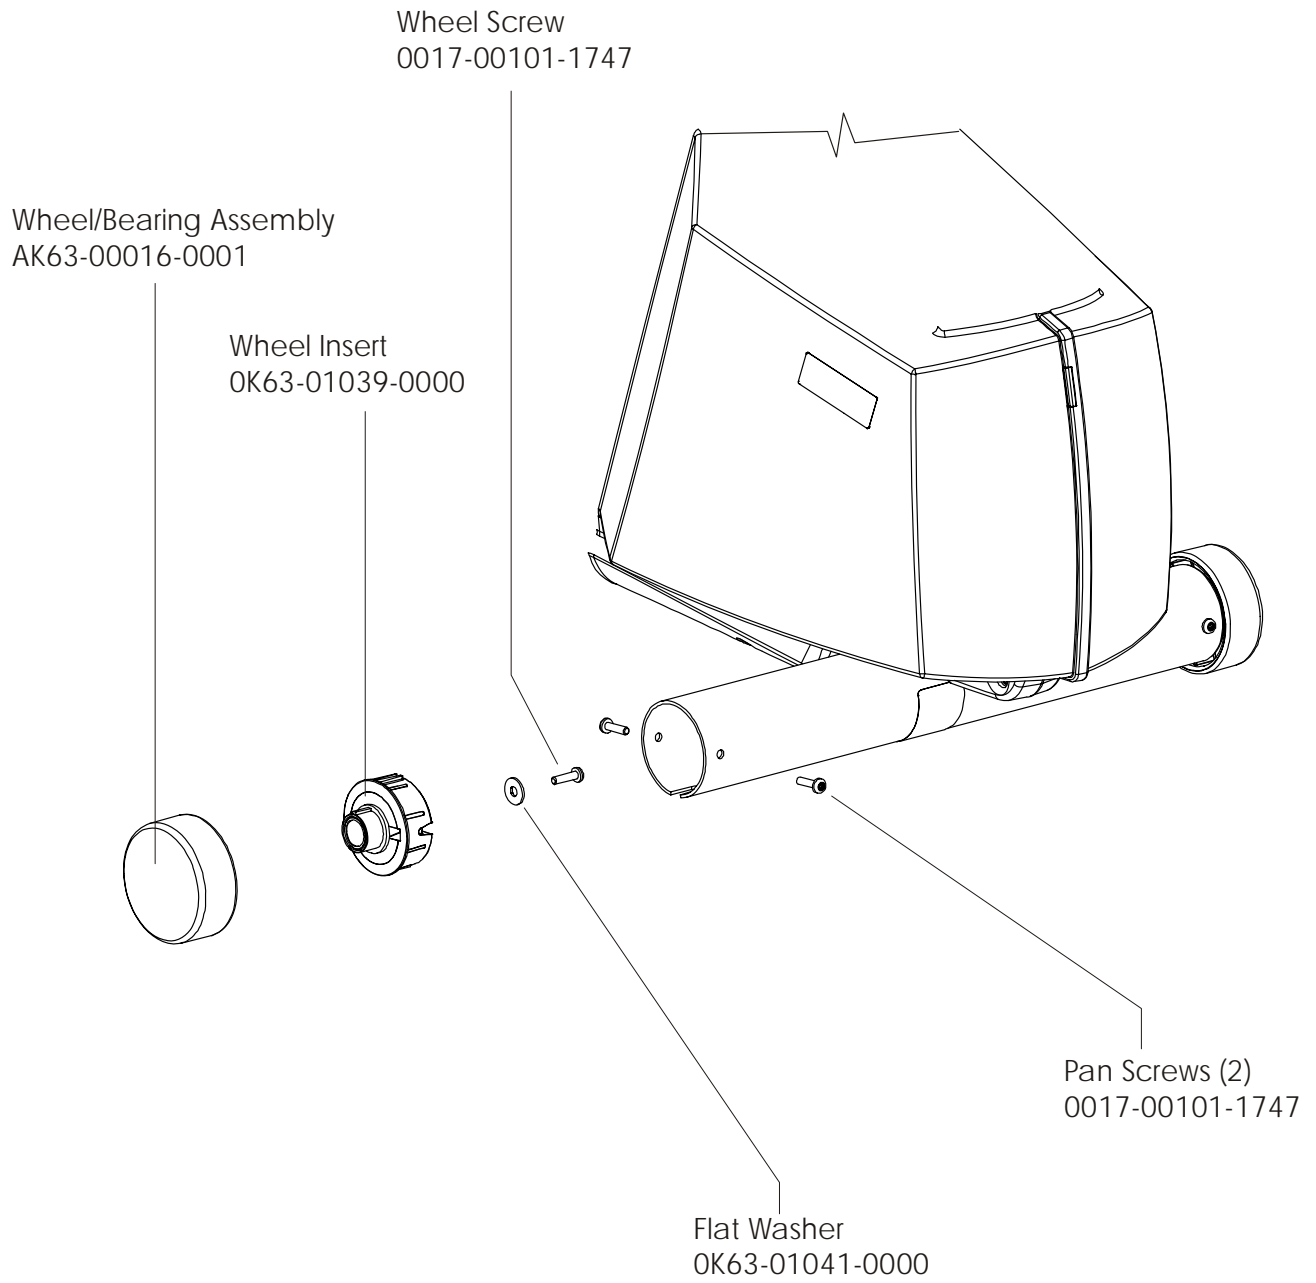

LifeFitness

ARCTIC SILVER 95Ci Upright Bike

Customer Support Services
PARTS MANUAL rev 08 May 2008

Miscellaneous	3
Console Components.....	4
Console Mounting Screws and Polar Covers	5
Alternator w/Pulley	6
Crankshaft and Bearing Assembly	7
Intermediate Shaft and Bearing Assembly	8
Seat Latch Assembly	9
Seat Post Assembly.....	10
Seat Post Shrouds	11
Idler Bracket Assembly	12
Console Support Assembly	13
Left Side Shroud and Crank Arm	14
Right Side Shroud and Crank Arm.....	15
PCB Mounting Bracket Assembly	16
Front Wheels	17
Resistor Assembly	18
Handlebar Assembly	19
Belts	20
Cables	21

Description	Part No.
OPERATION MANUAL	M051-00K63-A186
HARDWARE BAG	GK63-00002-0044
NETWORK C-SAFE KIT	GK63-00002-0003
POWER OPTION KIT - 120V	GK63-00002-0005
POWER OPTION KIT - 220/50 UK	GK63-00002-0039
POWER OPTION KIT - 240V+ AUS	GK63-00002-0040
POWER OPTION KIT - 220/50	GK63-00002-0041
TOUCH UP PAINT: SPRAY CAN .5 OZ BOTTLE W/APPLICATOR .33 OZ PEN	0017-00008-0204 0017-00008-0205 0017-00008-0206
SERVICE MANUAL	M051-00K63-A009

Alternator w/Pulley
Ak63-00093-0000

Left Seat Post Shroud
OK63-01092-0010

Screw
0017-00101-1741

Right Seat Post Shroud
OK63-01092-0009

PCB Mounting Bracket Assembly
AK63-00049-0000

Front Wheels
AK63-00017-0001