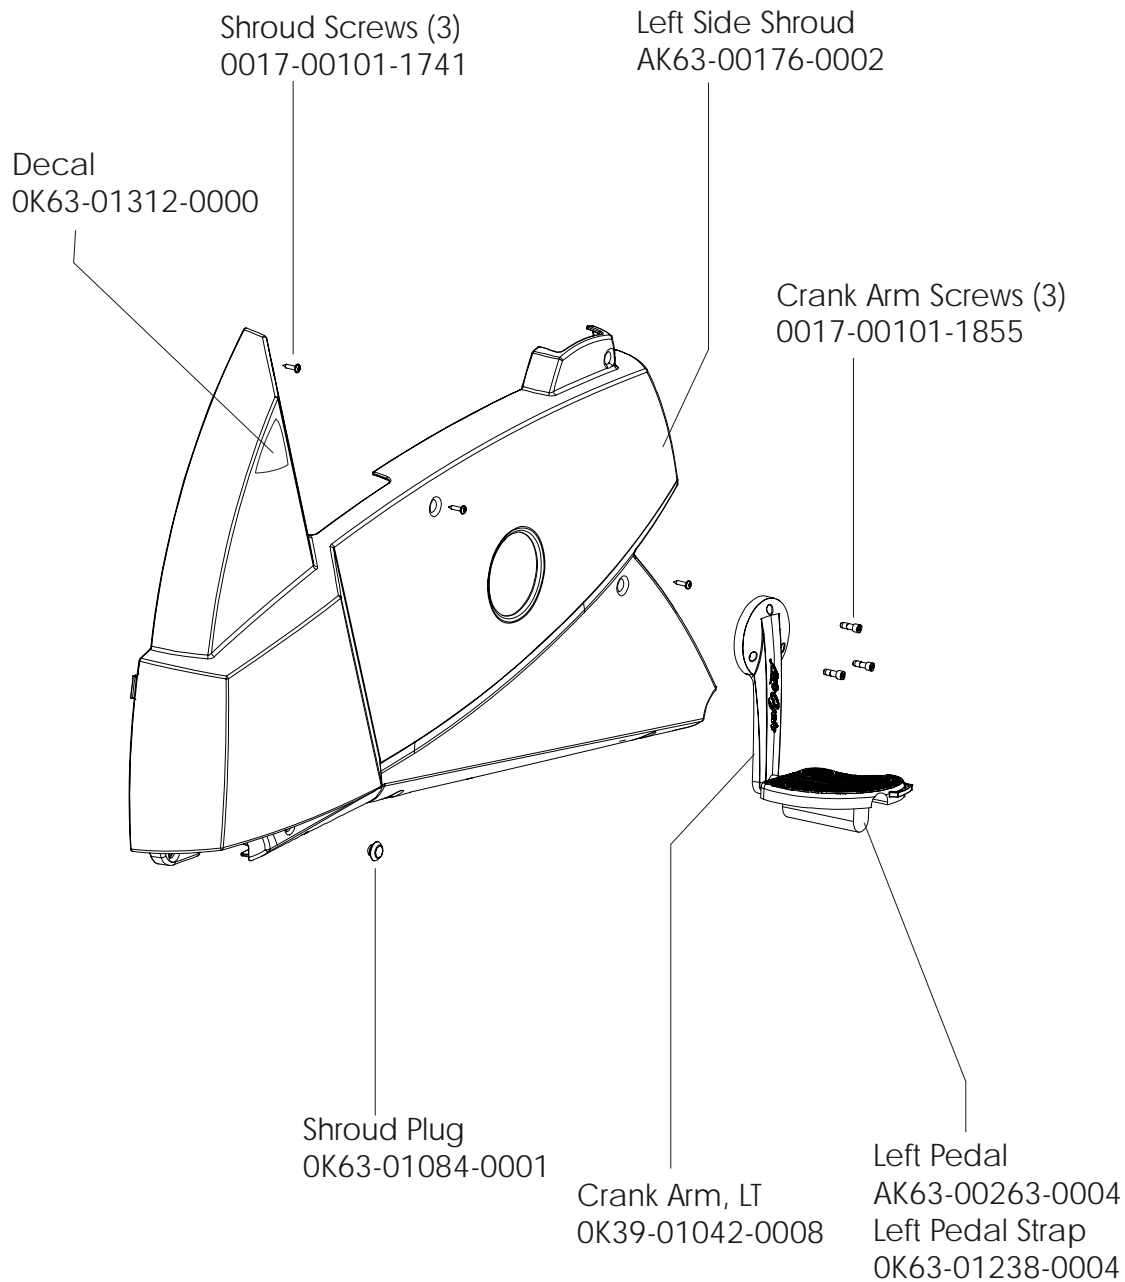

LifeFitness

ARCTIC SILVER 95Ci Upright Bike

Customer Support Services
PARTS MANUAL rev 08 May 2008

Miscellaneous	3
Console Components.....	4
Console Mounting Screws and Polar Covers	5
Alternator w/Pulley	6
Crankshaft and Bearing Assembly	7
Intermediate Shaft and Bearing Assembly	8
Seat Latch Assembly	9
Seat Post Assembly.....	10
Seat Post Shrouds	11
Idler Bracket Assembly	12
Console Support Assembly	13
Left Side Shroud and Crank Arm	14
Right Side Shroud and Crank Arm.....	15
PCB Mounting Bracket Assembly	16
Front Wheels	17
Resistor Assembly	18
Handlebar Assembly	19
Belts	20
Cables	21

Description	Part No.
OPERATION MANUAL	M051-00K63-A186
HARDWARE BAG	GK63-00002-0044
NETWORK C-SAFE KIT	GK63-00002-0003
POWER OPTION KIT - 120V	GK63-00002-0005
POWER OPTION KIT - 220/50 UK	GK63-00002-0039
POWER OPTION KIT - 240V+ AUS	GK63-00002-0040
POWER OPTION KIT - 220/50	GK63-00002-0041
TOUCH UP PAINT: SPRAY CAN .5 OZ BOTTLE W/APPLICATOR .33 OZ PEN	0017-00008-0204 0017-00008-0205 0017-00008-0206
SERVICE MANUAL	M051-00K63-A009

Alternator w/Pulley
Ak63-00093-0000

Left Seat Post Shroud
OK63-01092-0010

Screw
0017-00101-1741

Right Seat Post Shroud
OK63-01092-0009

PCB Mounting Bracket Assembly
AK63-00049-0000

Front Wheels
AK63-00017-0001