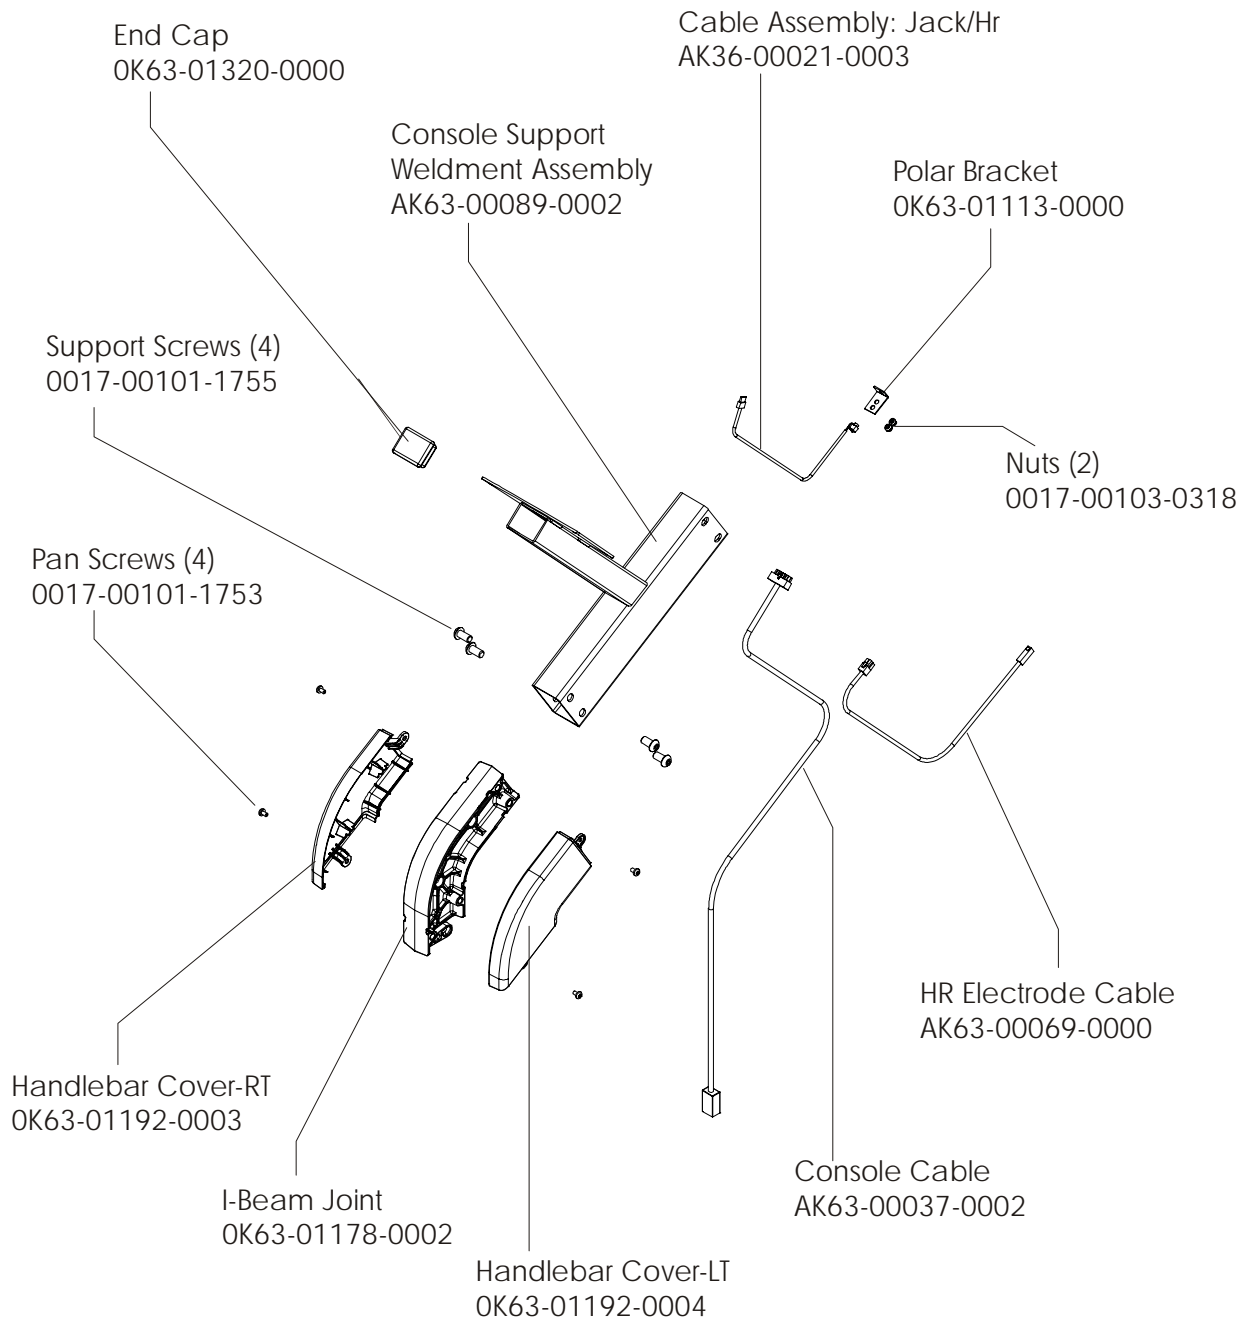

LifeFitness

ARCTIC SILVER 95Ci Upright Bike

Customer Support Services
PARTS MANUAL rev 08 May 2008

Miscellaneous	3
Console Components.....	4
Console Mounting Screws and Polar Covers	5
Alternator w/Pulley	6
Crankshaft and Bearing Assembly	7
Intermediate Shaft and Bearing Assembly	8
Seat Latch Assembly	9
Seat Post Assembly.....	10
Seat Post Shrouds	11
Idler Bracket Assembly	12
Console Support Assembly	13
Left Side Shroud and Crank Arm	14
Right Side Shroud and Crank Arm.....	15
PCB Mounting Bracket Assembly	16
Front Wheels	17
Resistor Assembly	18
Handlebar Assembly	19
Belts	20
Cables	21

Description	Part No.
OPERATION MANUAL	M051-00K63-A186
HARDWARE BAG	GK63-00002-0044
NETWORK C-SAFE KIT	GK63-00002-0003
POWER OPTION KIT - 120V	GK63-00002-0005
POWER OPTION KIT - 220/50 UK	GK63-00002-0039
POWER OPTION KIT - 240V+ AUS	GK63-00002-0040
POWER OPTION KIT - 220/50	GK63-00002-0041
TOUCH UP PAINT: SPRAY CAN .5 OZ BOTTLE W/APPLICATOR .33 OZ PEN	0017-00008-0204 0017-00008-0205 0017-00008-0206
SERVICE MANUAL	M051-00K63-A009

Alternator w/Pulley
Ak63-00093-0000

Left Seat Post Shroud
OK63-01092-0010

Screw
0017-00101-1741

Right Seat Post Shroud
OK63-01092-0009

PCB Mounting Bracket Assembly
AK63-00049-0000

Front Wheels
AK63-00017-0001

Resistor Assembly
AK63-00047-0001

Alternator Belt
OK63-01065-0000

Intermediate Belt
OK63-01066-0001

**CABLE ASSEMBLY
POWER CONTROL TO ALTERNATOR
AK63-00029-0001**

**CONSOLE TO ACB CABLE
AK63-00037-0002**

**LOWER CONSOLE
CABLE
AK63-00038-0000**