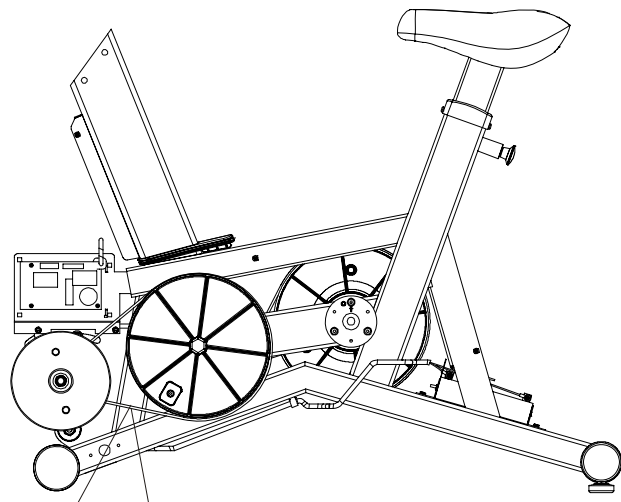

Intermediate Belt
OK63-01066-0001