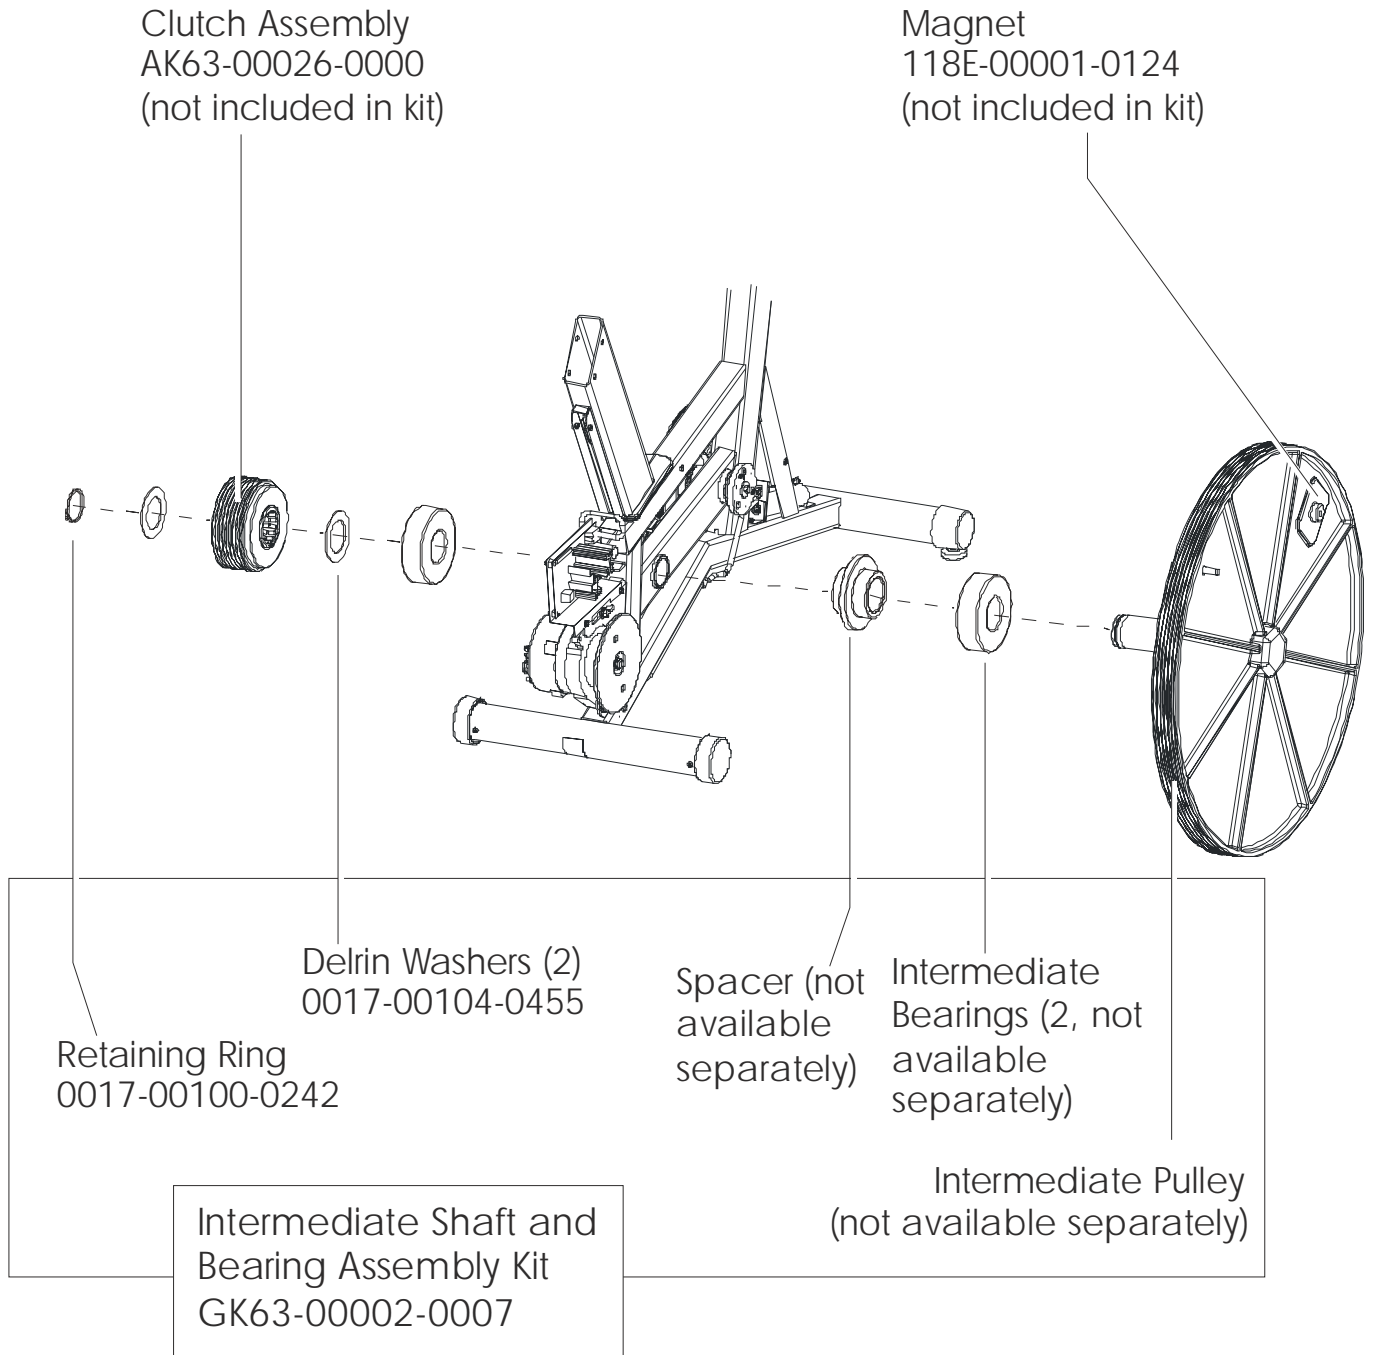

LifeFitness

ARCTIC SILVER 95Ci Upright Bike

Customer Support Services
PARTS MANUAL rev 08 May 2008

Miscellaneous	3
Console Components.....	4
Console Mounting Screws and Polar Covers	5
Alternator w/Pulley	6
Crankshaft and Bearing Assembly	7
Intermediate Shaft and Bearing Assembly	8
Seat Latch Assembly	9
Seat Post Assembly.....	10
Seat Post Shrouds	11
Idler Bracket Assembly	12
Console Support Assembly	13
Left Side Shroud and Crank Arm	14
Right Side Shroud and Crank Arm.....	15
PCB Mounting Bracket Assembly	16
Front Wheels	17
Resistor Assembly	18
Handlebar Assembly	19
Belts	20
Cables	21

Description	Part No.
OPERATION MANUAL	M051-00K63-A186
HARDWARE BAG	GK63-00002-0044
NETWORK C-SAFE KIT	GK63-00002-0003
POWER OPTION KIT - 120V	GK63-00002-0005
POWER OPTION KIT - 220/50 UK	GK63-00002-0039
POWER OPTION KIT - 240V+ AUS	GK63-00002-0040
POWER OPTION KIT - 220/50	GK63-00002-0041
TOUCH UP PAINT: SPRAY CAN .5 OZ BOTTLE W/APPLICATOR .33 OZ PEN	0017-00008-0204 0017-00008-0205 0017-00008-0206
SERVICE MANUAL	M051-00K63-A009

Alternator w/Pulley
Ak63-00093-0000

Left Seat Post Shroud
OK63-01092-0010

Screw
0017-00101-1741

Right Seat Post Shroud
OK63-01092-0009

PCB Mounting Bracket Assembly
AK63-00049-0000

Front Wheels
AK63-00017-0001