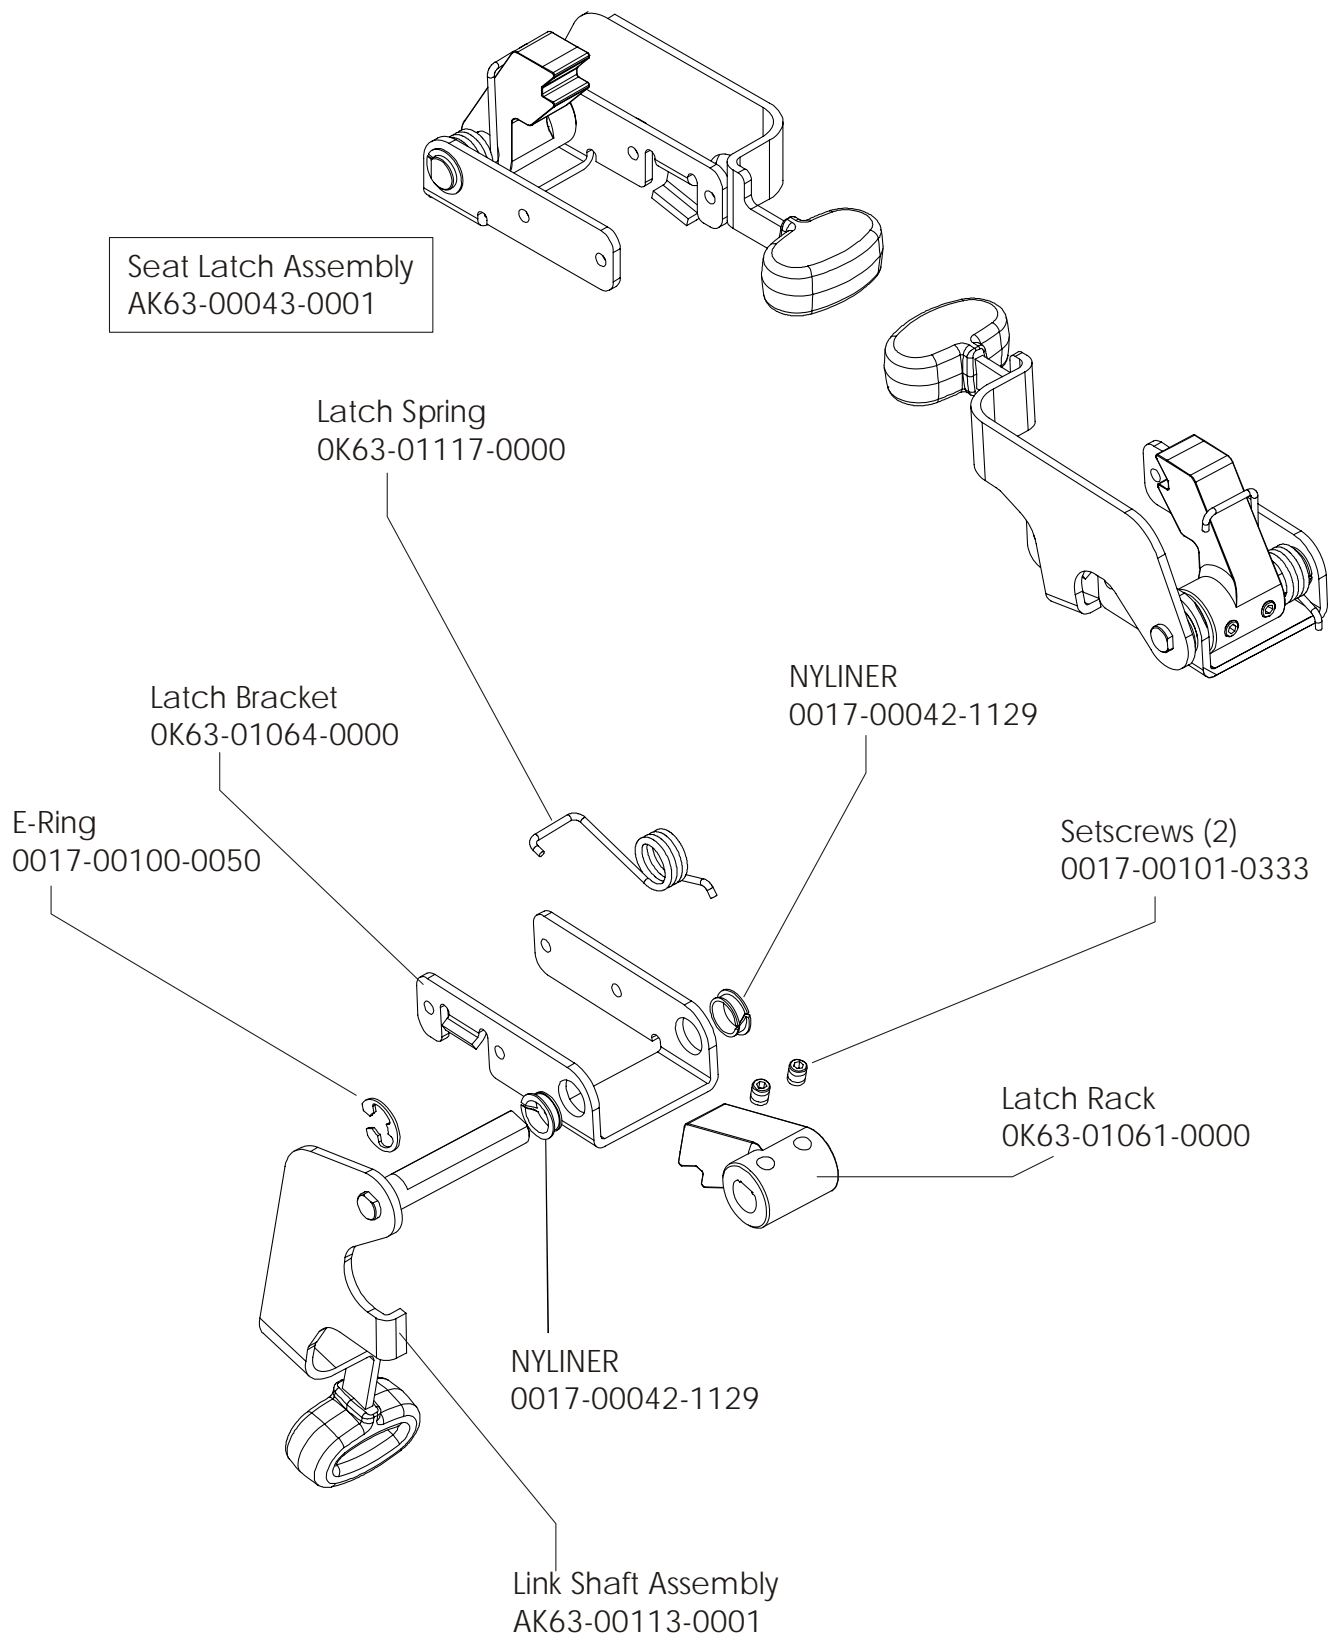

LifeFitness

ARCTIC SILVER 95Ci Upright Bike

Customer Support Services
PARTS MANUAL rev 08 May 2008

Miscellaneous	3
Console Components.....	4
Console Mounting Screws and Polar Covers	5
Alternator w/Pulley	6
Crankshaft and Bearing Assembly	7
Intermediate Shaft and Bearing Assembly	8
Seat Latch Assembly	9
Seat Post Assembly.....	10
Seat Post Shrouds	11
Idler Bracket Assembly	12
Console Support Assembly	13
Left Side Shroud and Crank Arm	14
Right Side Shroud and Crank Arm.....	15
PCB Mounting Bracket Assembly	16
Front Wheels	17
Resistor Assembly	18
Handlebar Assembly	19
Belts	20
Cables	21

Description	Part No.
OPERATION MANUAL	M051-00K63-A186
HARDWARE BAG	GK63-00002-0044
NETWORK C-SAFE KIT	GK63-00002-0003
POWER OPTION KIT - 120V	GK63-00002-0005
POWER OPTION KIT - 220/50 UK	GK63-00002-0039
POWER OPTION KIT - 240V+ AUS	GK63-00002-0040
POWER OPTION KIT - 220/50	GK63-00002-0041
TOUCH UP PAINT: SPRAY CAN .5 OZ BOTTLE W/APPLICATOR .33 OZ PEN	0017-00008-0204 0017-00008-0205 0017-00008-0206
SERVICE MANUAL	M051-00K63-A009

Language	Console Assembly	Bezel/Switch w/Overlay Assembly
Eng	AK63-00291-0001	AK63-00165-0001
Eng Met	AK63-00291-0002	AK63-00165-0001
Ger Met	AK63-00291-0003	AK63-00165-0003
Spn Met	AK63-00291-0004	AK63-00165-0004
Jap Met	AK63-00291-0006	AK63-00165-0006
Frn Met	AK63-00291-0007	AK63-00165-0007
Itl Met	AK63-00291-0008	AK63-00165-0008
Dut Met	AK63-00291-0009	AK63-00165-0009
Por Met	AK63-00291-0010	AK63-00165-0010
Tur Met	AK63-00291-0014	AK63-00165-0014

Alternator w/Pulley
Ak63-00093-0000

Left Seat Post Shroud
OK63-01092-0010

Screw
0017-00101-1741

Right Seat Post Shroud
OK63-01092-0009

PCB Mounting Bracket Assembly
AK63-00049-0000

Front Wheels
AK63-00017-0001