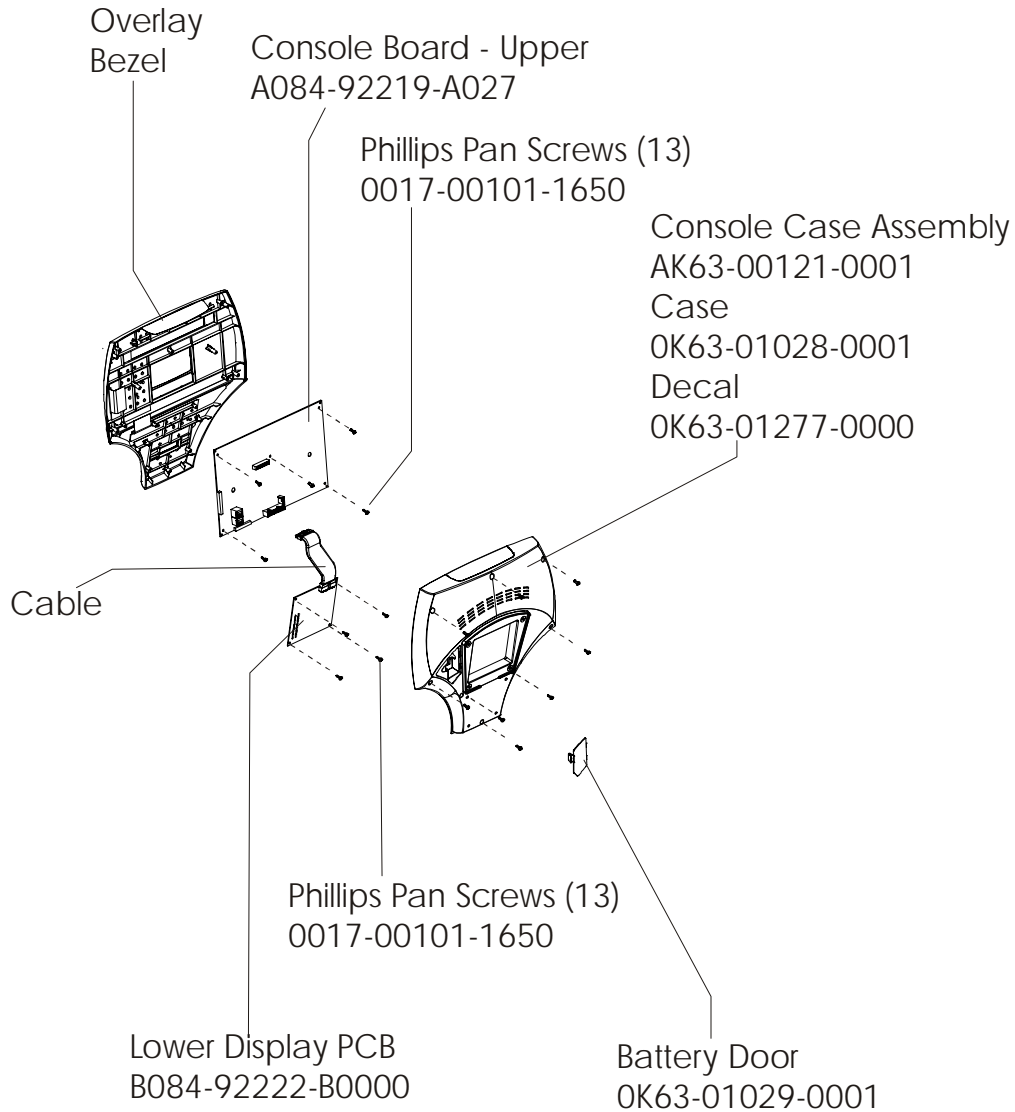

LifeFitness

ARCTIC SILVER 95Ci Upright Bike

Customer Support Services
PARTS MANUAL rev 08 May 2008

Miscellaneous	3
Console Components.....	4
Console Mounting Screws and Polar Covers	5
Alternator w/Pulley	6
Crankshaft and Bearing Assembly	7
Intermediate Shaft and Bearing Assembly	8
Seat Latch Assembly	9
Seat Post Assembly.....	10
Seat Post Shrouds	11
Idler Bracket Assembly	12
Console Support Assembly	13
Left Side Shroud and Crank Arm	14
Right Side Shroud and Crank Arm.....	15
PCB Mounting Bracket Assembly	16
Front Wheels	17
Resistor Assembly	18
Handlebar Assembly	19
Belts	20
Cables	21

Description	Part No.
OPERATION MANUAL	M051-00K63-A186
HARDWARE BAG	GK63-00002-0044
NETWORK C-SAFE KIT	GK63-00002-0003
POWER OPTION KIT - 120V	GK63-00002-0005
POWER OPTION KIT - 220/50 UK	GK63-00002-0039
POWER OPTION KIT - 240V+ AUS	GK63-00002-0040
POWER OPTION KIT - 220/50	GK63-00002-0041
TOUCH UP PAINT: SPRAY CAN .5 OZ BOTTLE W/APPLICATOR .33 OZ PEN	0017-00008-0204 0017-00008-0205 0017-00008-0206
SERVICE MANUAL	M051-00K63-A009

Alternator w/Pulley
Ak63-00093-0000

Left Seat Post Shroud
OK63-01092-0010

Screw
0017-00101-1741

Right Seat Post Shroud
OK63-01092-0009

PCB Mounting Bracket Assembly
AK63-00049-0000

Front Wheels
AK63-00017-0001