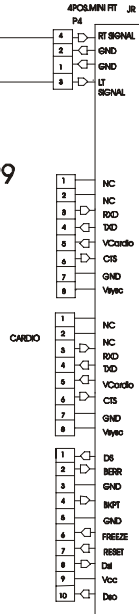

LifeFitness

ARCTIC SILVER 95Ci Upright Bike

Customer Support Services
PARTS MANUAL rev 08 May 2008

Miscellaneous	3
Console Components.....	4
Console Mounting Screws and Polar Covers	5
Alternator w/Pulley	6
Crankshaft and Bearing Assembly	7
Intermediate Shaft and Bearing Assembly	8
Seat Latch Assembly	9
Seat Post Assembly.....	10
Seat Post Shrouds	11
Idler Bracket Assembly	12
Console Support Assembly	13
Left Side Shroud and Crank Arm	14
Right Side Shroud and Crank Arm.....	15
PCB Mounting Bracket Assembly	16
Front Wheels	17
Resistor Assembly	18
Handlebar Assembly	19
Belts	20
Cables	21

Alternator w/Pulley
Ak63-00093-0000

Left Seat Post Shroud
OK63-01092-0010

Screw
0017-00101-1741

Right Seat Post Shroud
OK63-01092-0009

PCB Mounting Bracket Assembly
AK63-00049-0000

Front Wheels
AK63-00017-0001

Resistor Assembly
AK63-00047-0001

Alternator Belt
OK63-01065-0000

Intermediate Belt
OK63-01066-0001

**CABLE ASSEMBLY
POWER CONTROL TO ALTERNATOR
AK63-00029-0001**

**CONSOLE TO ACB CABLE
AK63-00037-0002**

**LOWER CONSOLE
CABLE
AK63-00038-0000**

**CABLE ASSEMBLY
AK63-00028-0001**

**LIFE PULSE EXTENSION
AK63-00069-0000**

P9

UPPER CONSOLE

UPPER KEYPAD

**POLAR CABLE
AK63-00021-0003
POLAR CABLE W/BACKET
AK63-00120-0000**