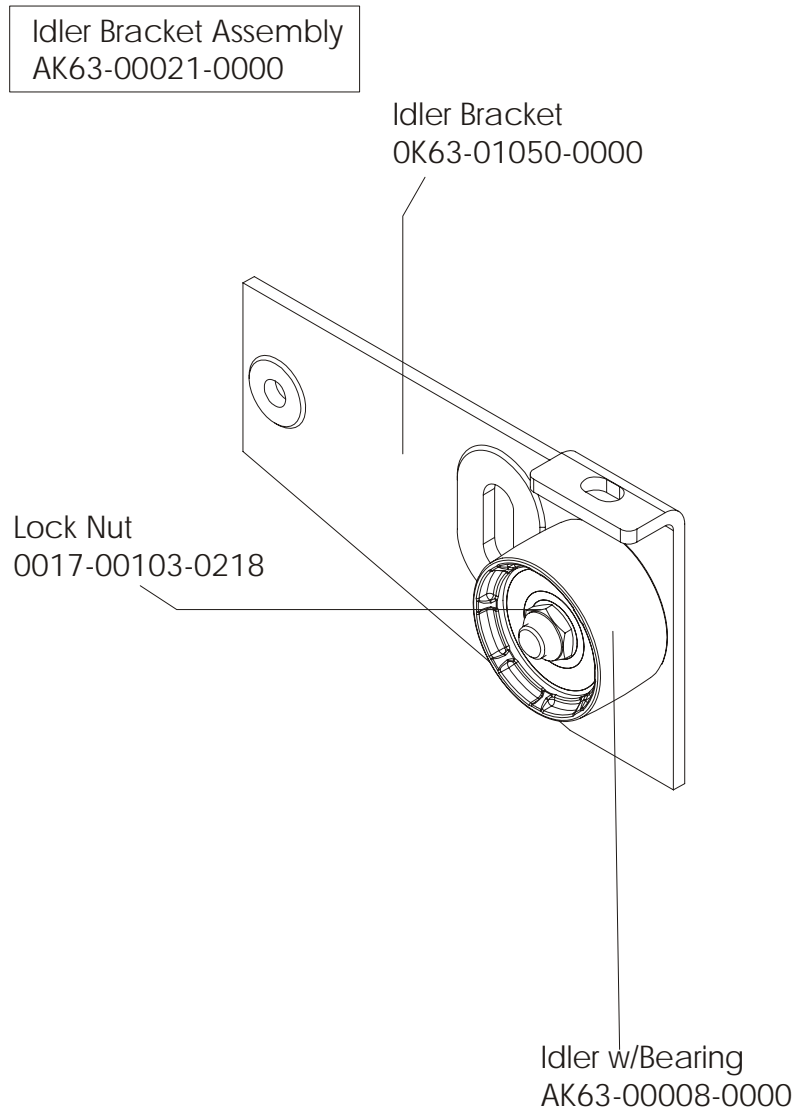

Description	Part No.
OPERATION MANUAL	M051-00K63-A186
HARDWARE BAG	GK63-00002-0044
NETWORK C-SAFE KIT	GK63-00002-0003
POWER OPTION KIT - 120V	GK63-00002-0005
POWER OPTION KIT - 220/50 UK	GK63-00002-0039
POWER OPTION KIT - 240V+ AUS	GK63-00002-0040
POWER OPTION KIT - 220/50	GK63-00002-0041
TOUCH UP PAINT: SPRAY CAN .5 OZ BOTTLE W/APPLICATOR .33 OZ PEN	0017-00008-0204 0017-00008-0205 0017-00008-0206
SERVICE MANUAL	M051-00K63-A009

Alternator w/Pulley
Ak63-00093-0000

Left Seat Post Shroud
OK63-01092-0010

Screw
0017-00101-1741

Right Seat Post Shroud
OK63-01092-0009

PCB Mounting Bracket Assembly
AK63-00049-0000

Front Wheels
AK63-00017-0001

Resistor Assembly
AK63-00047-0001

Alternator Belt
OK63-01065-0000

Intermediate Belt
OK63-01066-0001

**CABLE ASSEMBLY
POWER CONTROL TO ALTERNATOR
AK63-00029-0001**

**CONSOLE TO ACB CABLE
AK63-00037-0002**

**LOWER CONSOLE
CABLE
AK63-00038-0000**