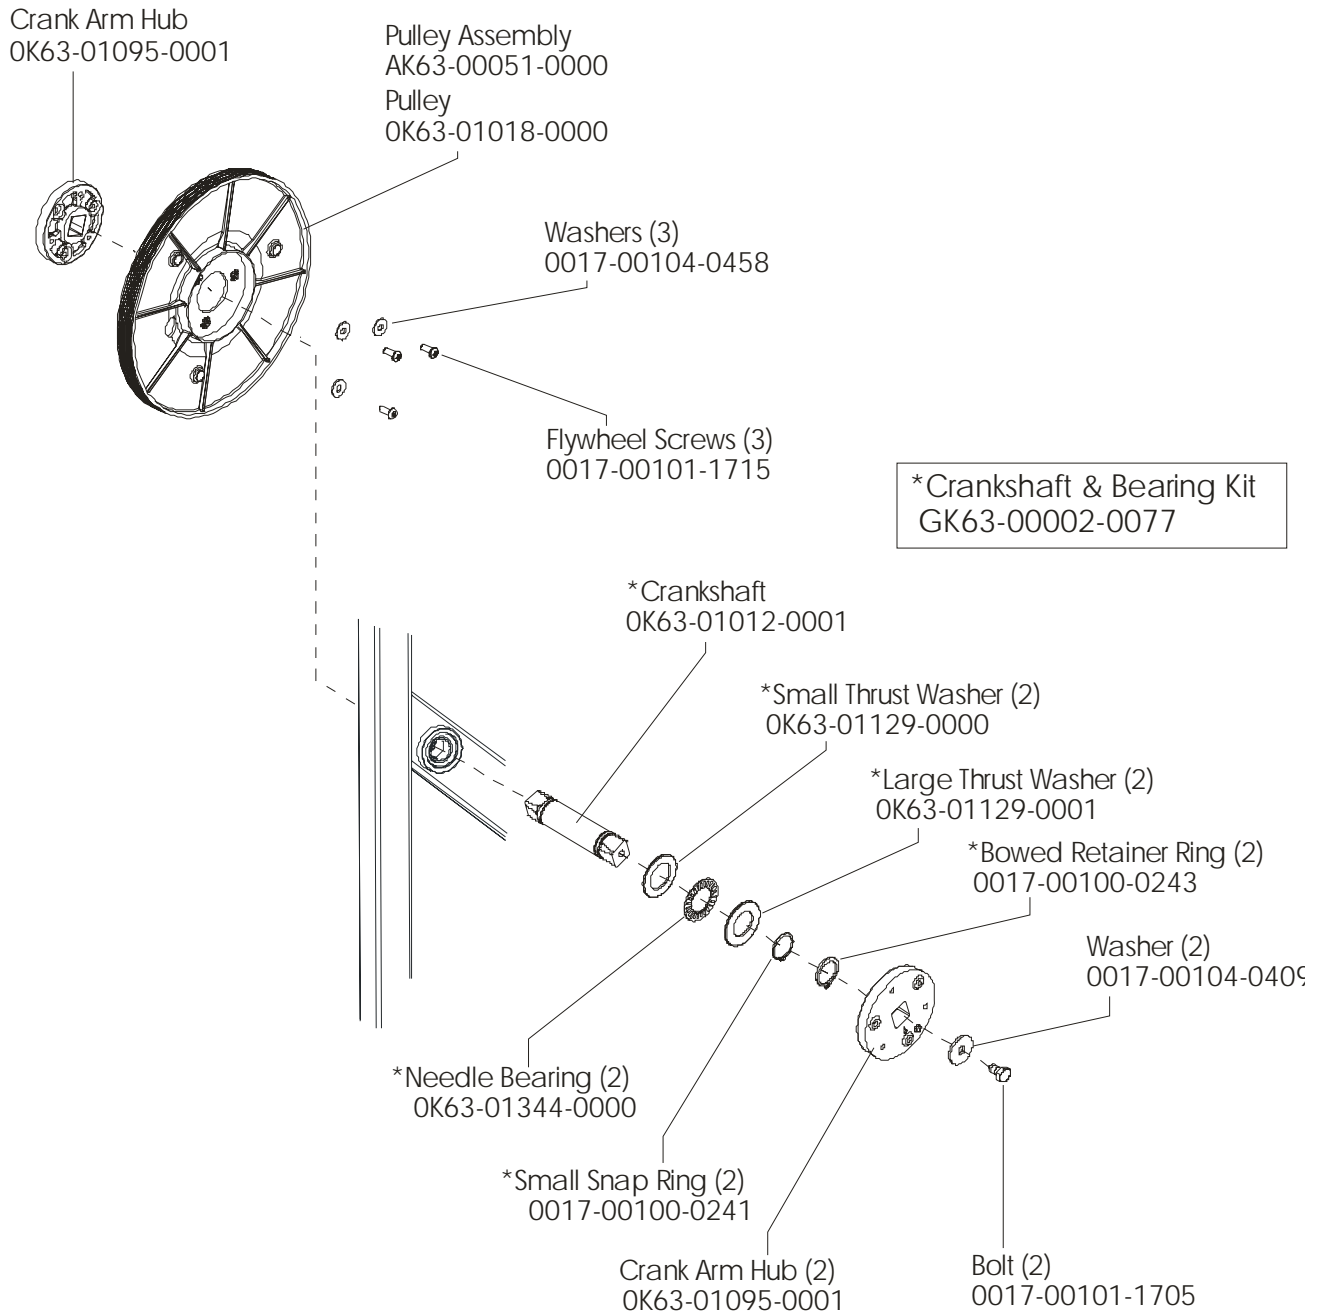

LifeFitness

ARCTIC SILVER 95Ci Upright Bike

Customer Support Services
PARTS MANUAL rev 08 May 2008

Miscellaneous	3
Console Components.....	4
Console Mounting Screws and Polar Covers	5
Alternator w/Pulley	6
Crankshaft and Bearing Assembly	7
Intermediate Shaft and Bearing Assembly	8
Seat Latch Assembly	9
Seat Post Assembly.....	10
Seat Post Shrouds	11
Idler Bracket Assembly	12
Console Support Assembly	13
Left Side Shroud and Crank Arm	14
Right Side Shroud and Crank Arm.....	15
PCB Mounting Bracket Assembly	16
Front Wheels	17
Resistor Assembly	18
Handlebar Assembly	19
Belts	20
Cables	21

Description	Part No.
OPERATION MANUAL	M051-00K63-A186
HARDWARE BAG	GK63-00002-0044
NETWORK C-SAFE KIT	GK63-00002-0003
POWER OPTION KIT - 120V	GK63-00002-0005
POWER OPTION KIT - 220/50 UK	GK63-00002-0039
POWER OPTION KIT - 240V+ AUS	GK63-00002-0040
POWER OPTION KIT - 220/50	GK63-00002-0041
TOUCH UP PAINT: SPRAY CAN .5 OZ BOTTLE W/APPLICATOR .33 OZ PEN	0017-00008-0204 0017-00008-0205 0017-00008-0206
SERVICE MANUAL	M051-00K63-A009

Language	Console Assembly	Bezel/Switch w/Overlay Assembly
Eng	AK63-00291-0001	AK63-00165-0001
Eng Met	AK63-00291-0002	AK63-00165-0001
Ger Met	AK63-00291-0003	AK63-00165-0003
Spn Met	AK63-00291-0004	AK63-00165-0004
Jap Met	AK63-00291-0006	AK63-00165-0006
Frn Met	AK63-00291-0007	AK63-00165-0007
Itl Met	AK63-00291-0008	AK63-00165-0008
Dut Met	AK63-00291-0009	AK63-00165-0009
Por Met	AK63-00291-0010	AK63-00165-0010
Tur Met	AK63-00291-0014	AK63-00165-0014

Alternator w/Pulley
Ak63-00093-0000

Left Seat Post Shroud
OK63-01092-0010

Screw
0017-00101-1741

Right Seat Post Shroud
OK63-01092-0009

PCB Mounting Bracket Assembly
AK63-00049-0000

Front Wheels
AK63-00017-0001