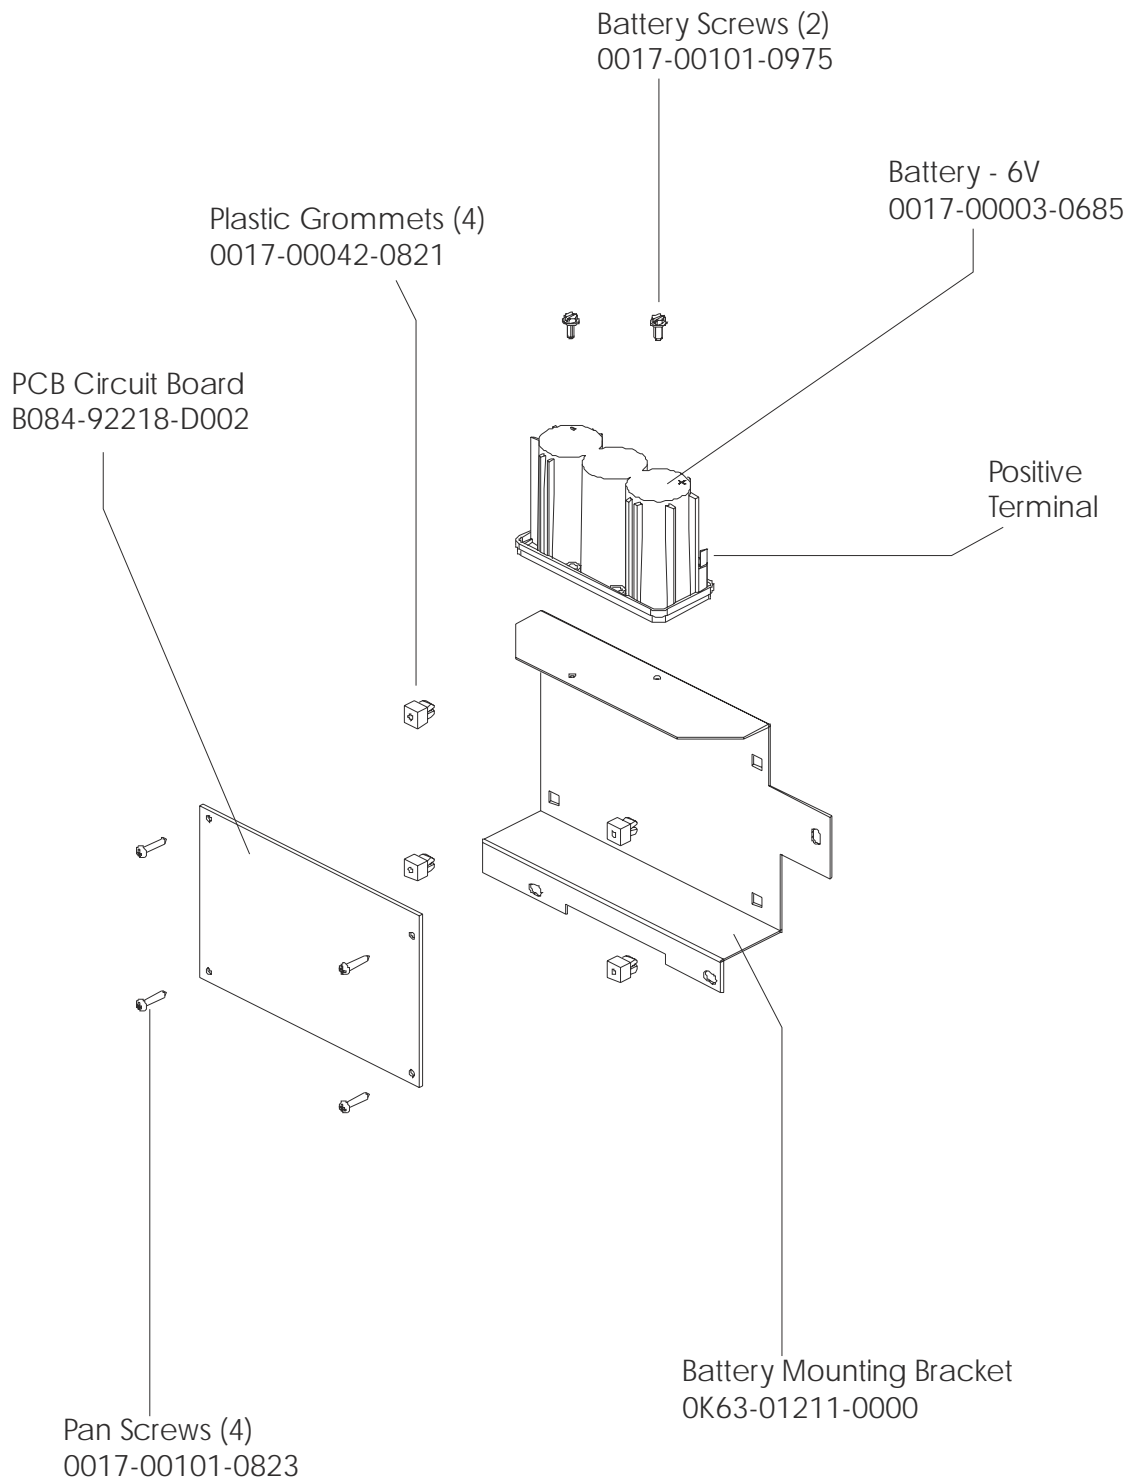

PCB Mounting Bracket Assembly
AK63-00049-0000