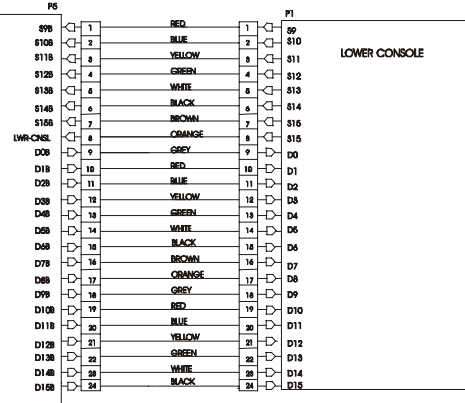

Resistor Assembly
AK63-00047-0001

Alternator Belt
OK63-01065-0000

Intermediate Belt
OK63-01066-0001

**CABLE ASSEMBLY
POWER CONTROL TO ALTERNATOR
AK63-00029-0001**

**CONSOLE TO ACB CABLE
AK63-00037-0002**

**LOWER CONSOLE
CABLE
AK63-00038-0000**