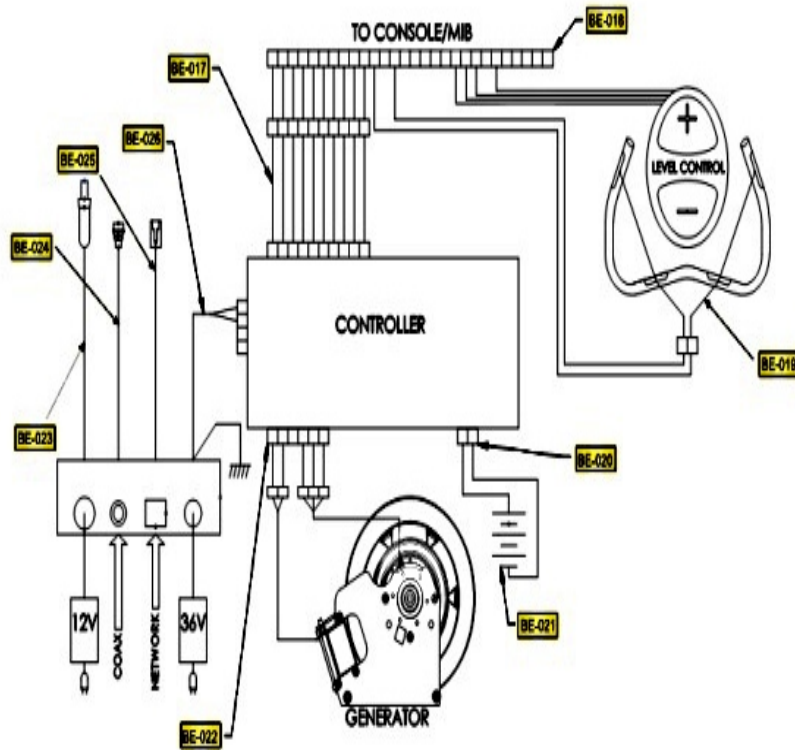

## Parts Manual

8/3/2017 16:36:24 PM

**Table of Contents**

---

[Base Frame Electronics - Cables.....](#)3  
[Base Frame Electronics - Generator And Related Components.....](#)4  
[Drive System - Pedals And Cranks.....](#)5  
[Heart Rate System - Handlebar And Components.....](#)6  
[Lower Frame - Battery, Leg Leveler, And Rear Stabilizer.....](#)7  
[Lower Frame - Front Stabilizer And Components.....](#)8  
[Miscellaneous Part Numbers.....](#)9  
[Upper Frame - Monocolumn And Console Mounting Bracket.....](#)10  
[Upper Frame - Shrouds.....](#)11

## Base Frame Electronics - Cables

Ref #	Part Number	Qty	Description
BE-017	AK66-00106-0000	1	PCB to Console Cable: Recumbent
BE-018	AK67-00105-0000	1	Console/Handlebar Cable - Upright Bike
BE-019	AK63-00028-0001	1	LifePulse Cable
BE-020	AK67-00109-0000	1	Battery cable: Upright
BE-021	0017-00003-0685	1	6V Battery
BE-022	AK66-00107-0000	1	Generator/Brake Cable
BE-023	AK32-00160-0000	1	Ext Power Cable with Ferrite
BE-024	AK65-00062-0000	1	Cable: Coax RG6 Base
BE-025	AK65-00051-0001	1	C-safe Network Cable 65"
BE-026	AK67-00108-0000	1	External Power Cable