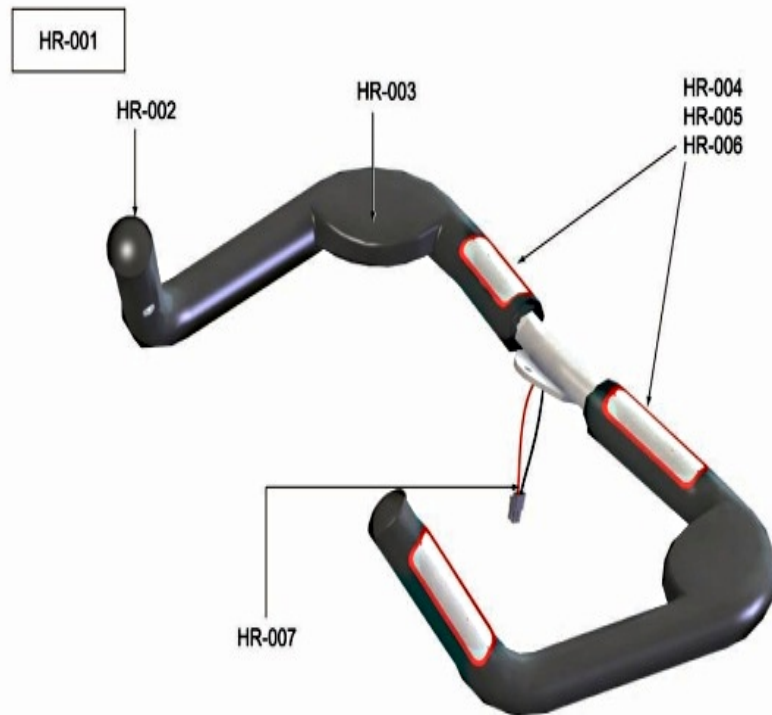

Heart Rate System - Handlebar And Components

Ref #	Part Number	Qty	Description
HR-001	AK67-00006-0000	1	Handlebar Assembly
HR-002	0017-00101-1920	1	Hardware: Mounting Screw 16MM
HR-003	0017-00103-0341	1	Hardware: Hex Nut 8 MM
HR-004	AK63-00014-0004	1	Heart Rate Electrode
HR-005	0K66-01141-0000	1	Insulator Plug
HR-006	0017-00101-1720	1	Hardware: Mounting Screw 1"
HR-007	AK63-00028-0001	1	LifePulse Cable