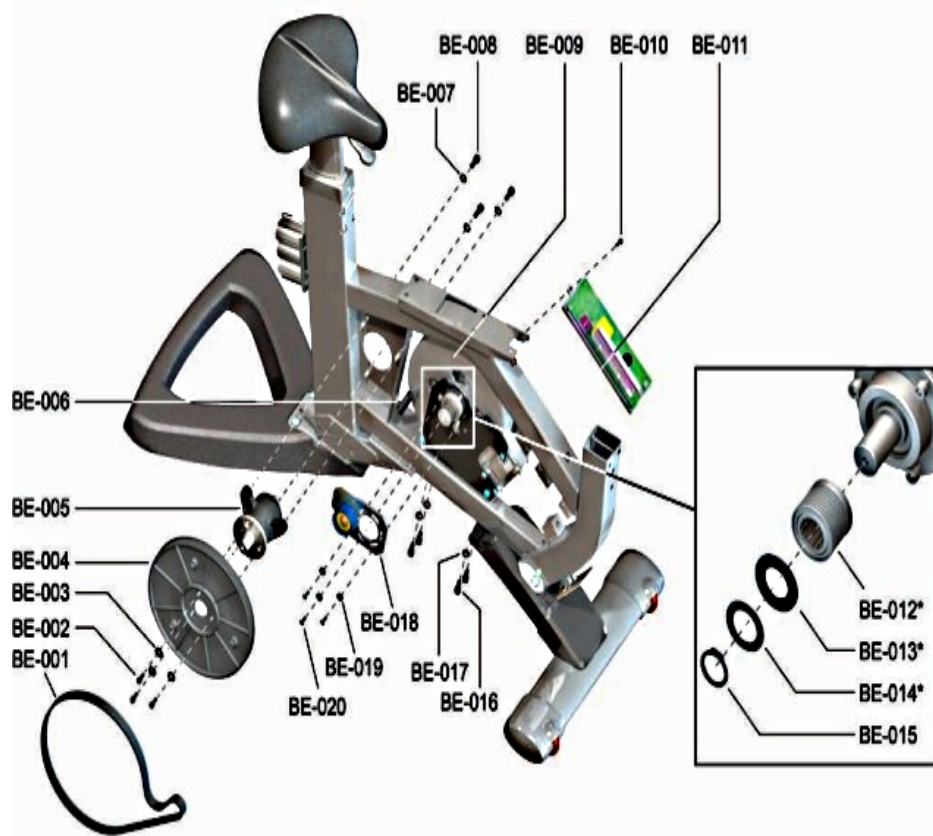

Base Frame Electronics - Generator And Related Components

Ref #	Part Number	Qty	Description
BE-001	0017-00009-0837	1	Poly-V Drive Belt
BE-002	0017-00101-1891	3	Hardware: Mounting Screw 16MM
BE-003	0017-00104-0468	3	Hardware: Washer 18 MM OD
BE-004	0K66-01005-0000	1	Crank Pulley
BE-005	AK66-00003-0001	1	Crank/Hub Bearing Shaft Assembly
BE-006	0K66-01092-0000	1	Idler Spring
BE-007, BE-017	0017-00104-0469	7	Hardware: Flat Washer 16MM OD
BE-008	0017-00101-1881	3	Hardware: Screw 20 MM
BE-009	AK66-00138-0001	1	GEN/BRAKE: EXT. PURCH.
BE-010	0017-00101-1986	1	Hardware: Mounting Screw 16MM
BE-011	AK66-00100-0006	1	PWR-PCB BRKT ASSY W/ SOFTWARE
BE-012	AK66-00139-0000	1	Clutch and Pulley Assembly
BE-013	0K66-01237-0000	1	Hardware: Shaft Washer Large
BE-014	0017-00104-0498	1	Hardware: Shaft Washer Small .734' OD
BE-015	0017-00100-0257	1	Retaining Ring
BE-016	0017-00101-1920	4	Hardware: Mounting Screw 16MM
BE-018	AK66-00145-0000	1	Idler Assembly
BE-019	0017-00104-0330	3	Hardware: Flat Washers 0.562" OD
BE-020	0017-00101-1894	1	Hardware: Idler Assembly Mounting Bolt 16MM