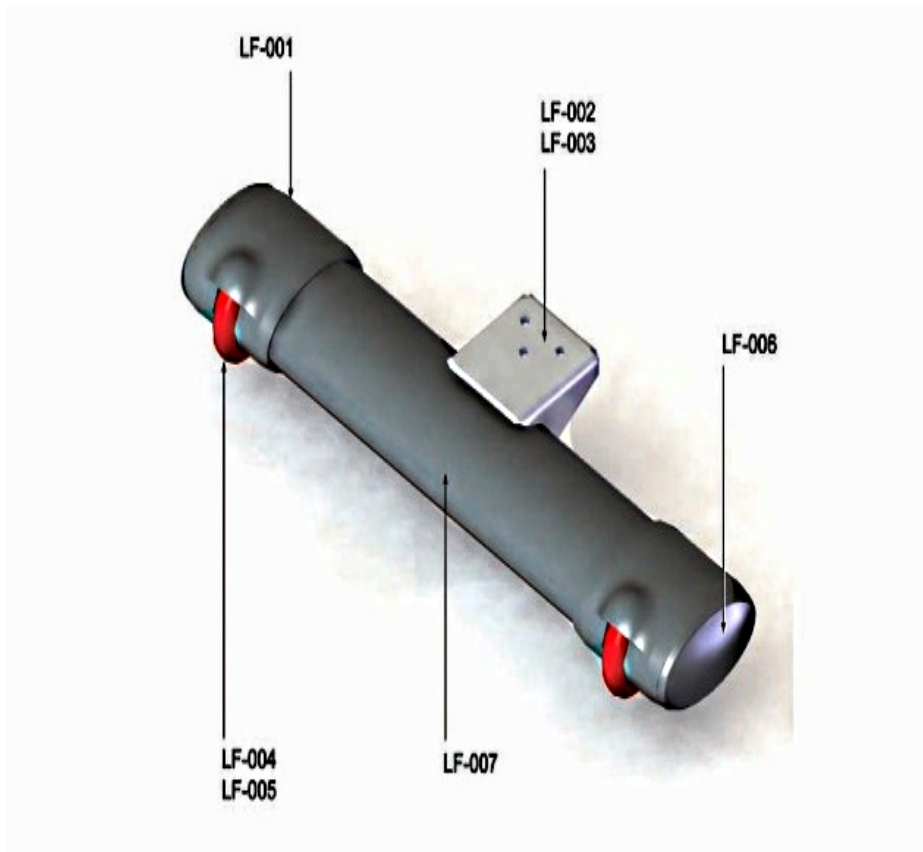

Lower Frame - Front Stabilizer And Components

Ref #	Part Number	Qty	Description
LF-001	0K66-01041-0000	1	Shorud Stabilizer Front
LF-002	0017-00101-1881	1	Hardware: Screw 20 MM
LF-003	0017-00104-0479	1	Hardware: Flat Washer 25.4MM OD
LF-004	0K66-01039-0000	1	Wheel
LF-005	0K66-01040-0000	1	Wheel Shaft
LF-006	0K66-01042-0000	1	End Cap (Front and Rear)
LF-007	AK66-00016-0000	1	Front Stabilizer