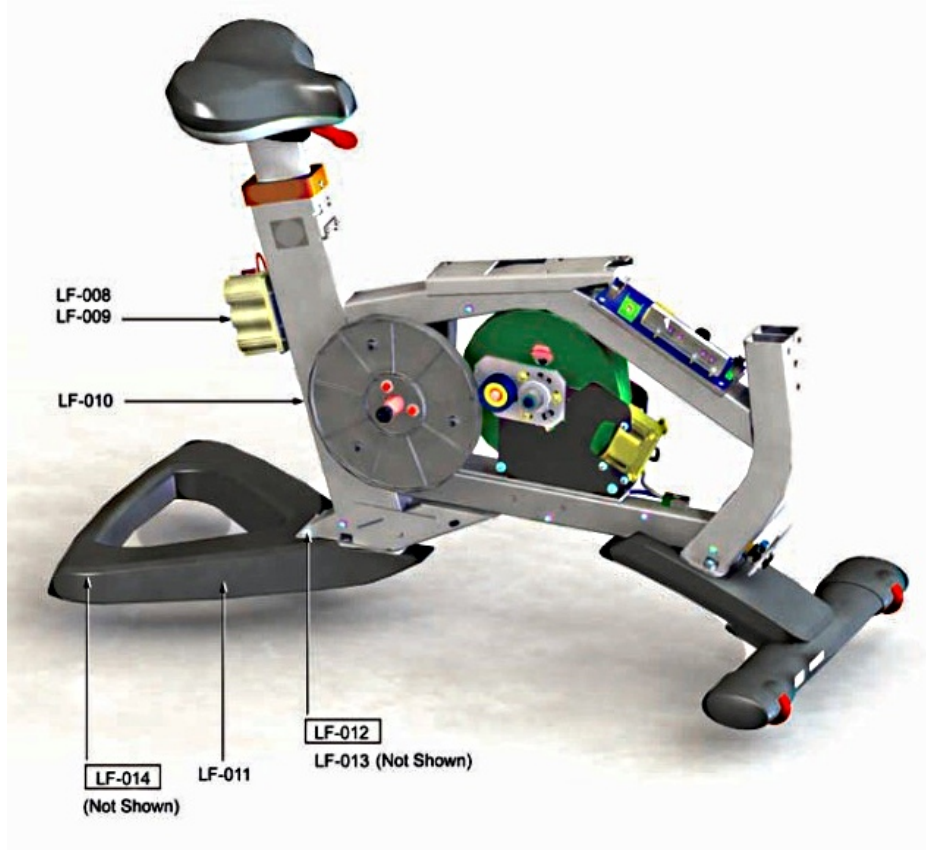

## Parts Manual

8/3/2017 16:36:24 PM

**Table of Contents**

---

[Base Frame Electronics - Cables.....](#)3  
[Base Frame Electronics - Generator And Related Components.....](#)4  
[Drive System - Pedals And Cranks.....](#)5  
[Heart Rate System - Handlebar And Components.....](#)6  
[Lower Frame - Battery, Leg Leveler, And Rear Stabilizer.....](#)7  
[Lower Frame - Front Stabilizer And Components.....](#)8  
[Miscellaneous Part Numbers.....](#)9  
[Upper Frame - Monocolumn And Console Mounting Bracket.....](#)10  
[Upper Frame - Shrouds.....](#)11

## Drive System - Pedals And Cranks

Ref #	Part Number	Qty	Description
DM-001	0K66-01006-0107	1	Right Crank Arm
DM-002	0K66-01006-0108	1	Left Crank Arm
DM-003	0K66-01121-0000	1	Crank Cap
DM-004	0K66-01096-0000	1	Crank Connector Plate
DM-005	0017-00101-2043	1	Hardware: Crank Screw 25MM
DM-008	AK66-00092-0001	1	Right Pedal Assembly W/ Strap For IFI
DM-008	0K66-01238-0000	1	Metal Buckle Only: IFI
DM-008	AK66-00141-0000	1	Strap Kit w/ Hardware for IFI
DM-008	0K66-01239-0000	1	Velcro Pedal Strap: IFI
DM-009	AK66-00093-0001	1	Left Pedal Assembly W/ Strap For IFI

## Heart Rate System - Handlebar And Components

Ref #	Part Number	Qty	Description
HR-001	AK67-00006-0000	1	Handlebar Assembly
HR-002	0017-00101-1920	1	Hardware: Mounting Screw 16MM
HR-003	0017-00103-0341	1	Hardware: Hex Nut 8 MM
HR-004	AK63-00014-0004	1	Heart Rate Electrode
HR-005	0K66-01141-0000	1	Insulator Plug
HR-006	0017-00101-1720	1	Hardware: Mounting Screw 1"
HR-007	AK63-00028-0001	1	LifePulse Cable

## Lower Frame - Battery, Leg Leveler, And Rear Stabilizer

Ref #	Part Number	Qty	Description
LF-008	0017-00003-0685	1	6V Battery
LF-009	0017-00101-2011	1	Hardware: Screw 10MM
LF-010	0K67-01013-0000	1	Seat Post Rack
LF-011	0K66-01131-0000	1	Rear Stabilizer
LF-012	0017-00101-1882	1	Hardware: Stabilizer Mounting Screw 30MM
LF-013	0017-00104-0469	1	Hardware: Flat Washer 16MM OD
LF-014	AK62-00124-0000	1	Leg Leveler
SA-029	0K66-01193-0000	1	BRACKET: FLAT CABLE CLAMP