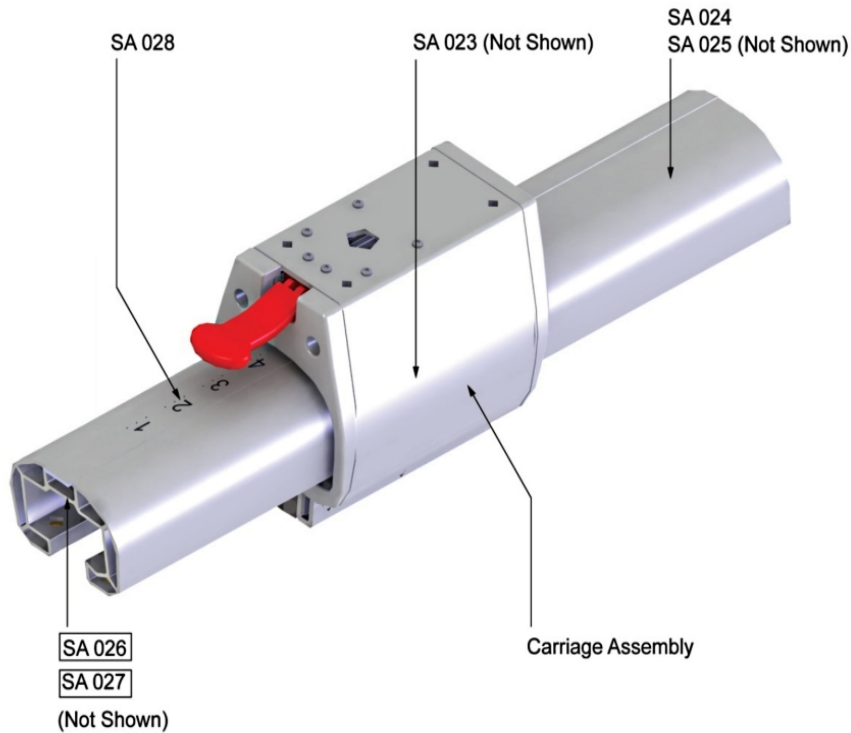

Seat Assembly - Extrusion Assembly

Ref #	Part Number	Qty	Description
SA-021,SA-023	0017-00101-1882	2	Hardware: Stabilizer Mounting Screw 30MM
SA-022,SA-025	0017-00104-0469	2	Hardware: Flat Washer 16MM OD
SA-024	AK66-00031-0000	1	Extrusion Assembly: Recumbent
SA-026	0K66-01023-0000	1	Accessory: Rack
SA-027	0017-00101-1891	1	Hardware: Mounting Screw 16MM
SA-028	0K66-01061-0000	1	Decal