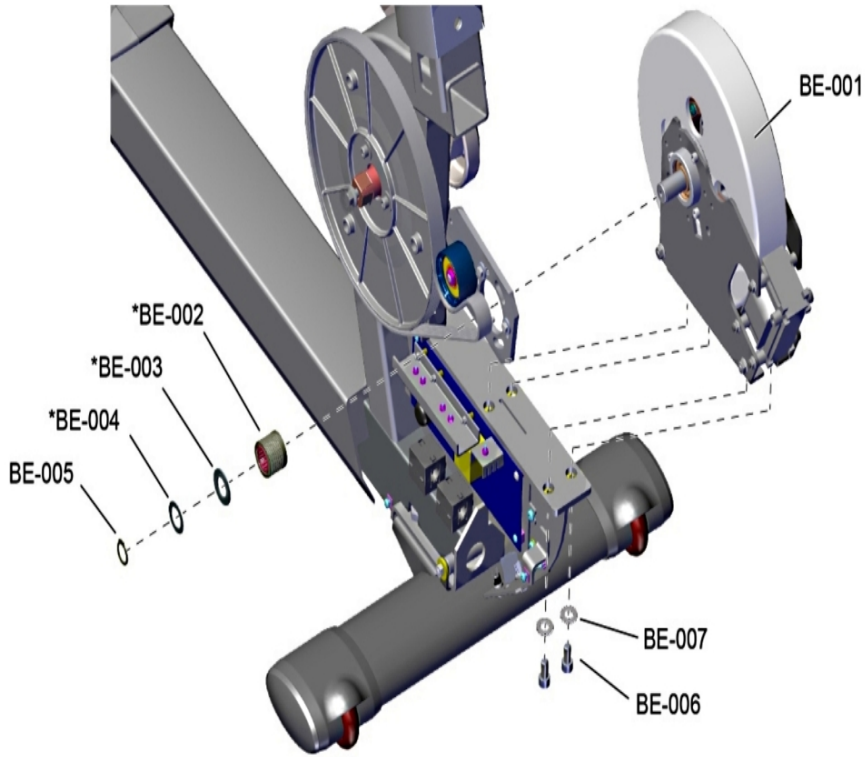

Base Frame Electronics - Generator and GBC Assembly