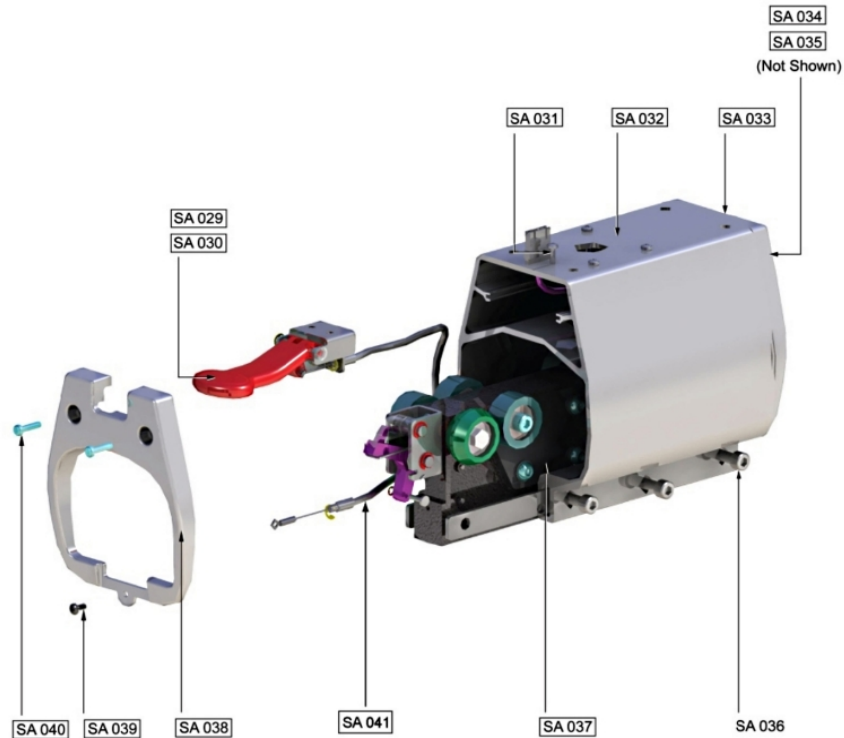

Seat Assembly - Carriage Assembly

Ref #	Part Number	Qty	Description
SA-029,SA-041	AK66-00027-0000	2	Handle Assembly
SA-030	AK66-00027-0001	1	Handle Assembly: IFI
SA-031	0017-00101-1874	1	Hardware: Handle Mounting Screw 16 MM
SA-032	0K66-01028-0000	1	Seat Carriage
SA-033	AK66-00087-0000	1	Rear Carriage Cover
SA-034,SA-040	0017-00101-2009	2	Hardware: Mounting Screw 0.75"
SA-035,SA-039	0017-00101-0233	2	Rear Cover Mounting Screw
SA-036	0017-00101-1881	3	Hardware: Screw 20 MM
SA-037	AK66-00009-0000	1	Roller Assembly
SA-038	0K66-01034-0000	1	Front Carriage Cover