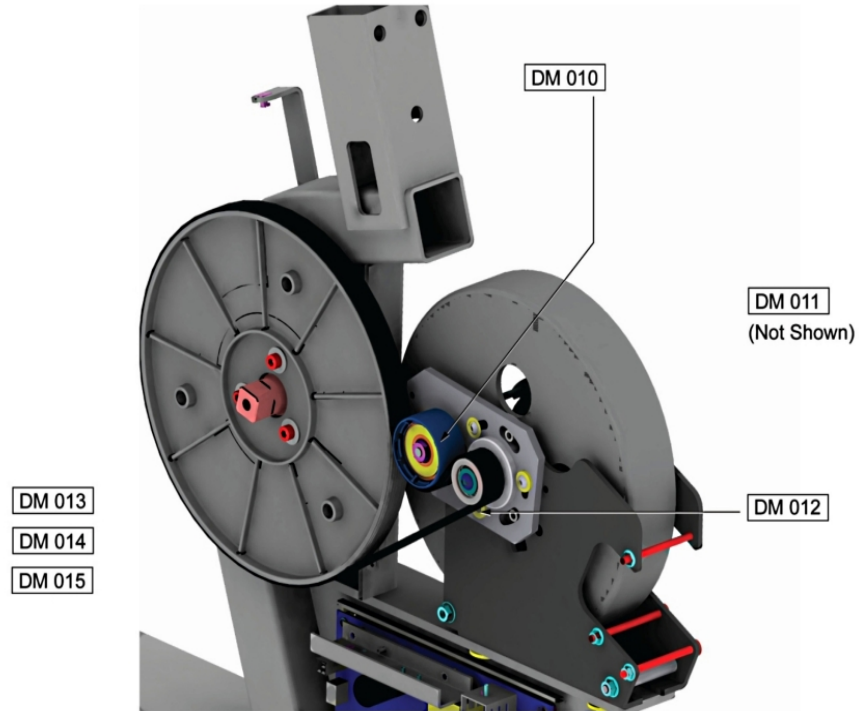

Drive System - Idler Assembly

Ref #	Part Number	Qty	Description
DM-010,D M-014	AK66-00145-0000	2	Idler Assembly
DM-011	0K66-01092-0000	1	Idler Spring
DM-012	0017-00101-1894	1	Hardware: Idler Assembly Mounting Bolt 16MM
DM-013	AK66-00122-0000	1	Idler Bracket
DM-015	0017-00103-0338	1	Hardware: Hex Nut 8 MM