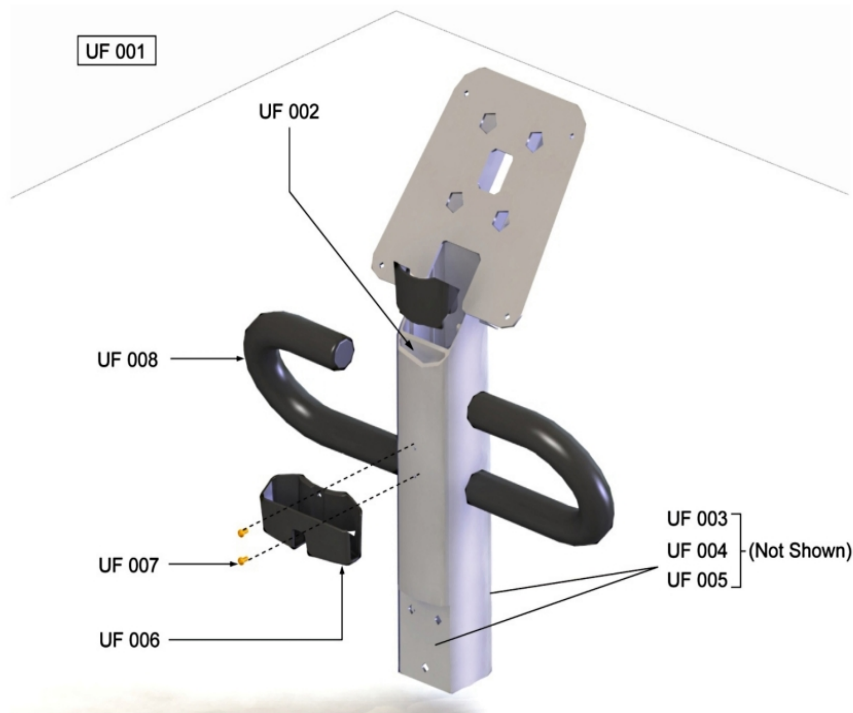

Upper Frame - Monocolumn Assembly

Ref #	Part Number	Qty	Description
UF-001	AK66-00038-0000	1	Monocolumn Assembly - Recumbent
UF-002	0K66-01099-0000	1	Mocolumn Cover
UF-003	0K67-01117-0000	1	Rear Mount Plate
UF-004	0K67-01118-0000	1	Bracket Plate
UF-005	0017-00101-2035	1	Hardware: Mounting Screw
UF-006	0K66-01112-0000	1	I-pod Bracket
UF-007	0017-00101-1732	2	Hardware: I-pod Bracket Mounting Screw 0.375"
UF-008	0K66-01072-0000	2	Grip