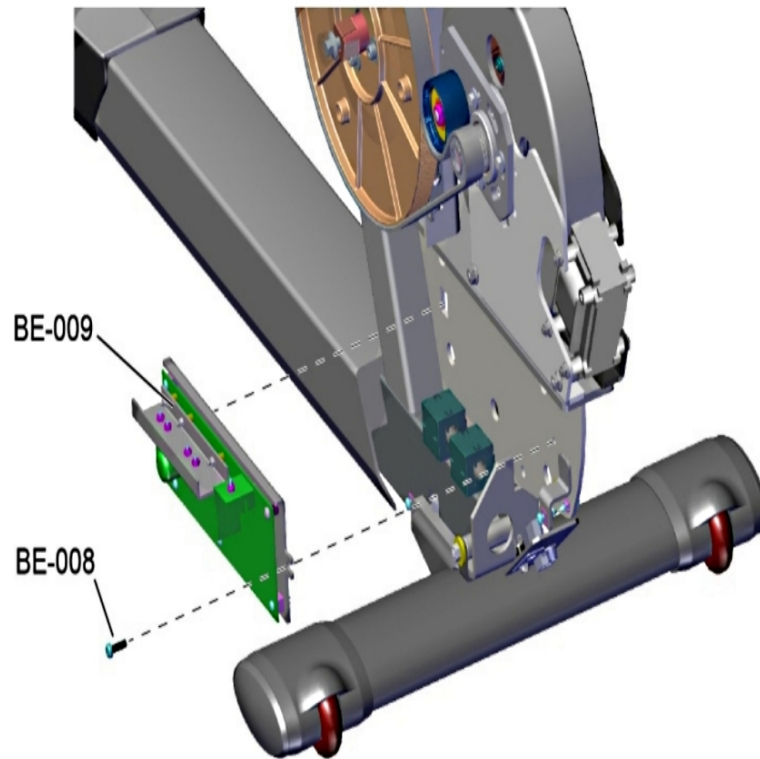

95R IFI Recumbent Bike Base

95R-IFIXX-02

Parts Manual

8/3/2017 17:16:34 PM

Table of Contents

Base Frame Electronics - Cables.....	3
Base Frame Electronics - Generator and GBC Assembly.....	4
Drive System - Idler Assembly.....	6
Drive System - Pedals and Cranks.....	7
Drive System - Pully and Belt.....	8
Heart Rate System - Seat Handle Components.....	9
Lower Frame - Battery and Power Pack Assembly.....	10
Lower Frame - Front Stabilizer, Leg Leveler and Components.....	11
Miscellaneous.....	12
Seat Assembly - Carriage Assembly.....	13
Seat Assembly - Extrusion Assembly.....	14
Seat Assembly - Optional Recumbent Arm Rests.....	15
Seat Assembly - Seat Pad and Back Pad.....	16
Upper Frame - Monocolumn Assembly.....	17
Upper Frame - Shrouds.....	18

Base Frame Electronics - Generator and GBC Assembly

Ref #	Part Number	Qty	Description
BE-001	AK66-00138-0001	1	GEN/BRAKE: EXT. PURCH.
BE-002	AK66-00139-0000	1	Clutch and Pulley Assembly
BE-003	0K66-01237-0000	1	Hardware: Shaft Washer Large
BE-004	0017-00104-0498	1	Hardware: Shaft Washer Small .734' OD
BE-005	0017-00100-0257	1	Retaining Ring
BE-006	0017-00101-1920	4	Hardware: Mounting Screw 16MM
BE-007	0017-00104-0479	4	Hardware: Flat Washer 25.4MM OD
BE-008	0017-00101-1986	1	Hardware: Mounting Screw 16MM
BE-009	AK66-00100-0006	1	PWR-PCB BRKT ASSY W/ SOFTWARE