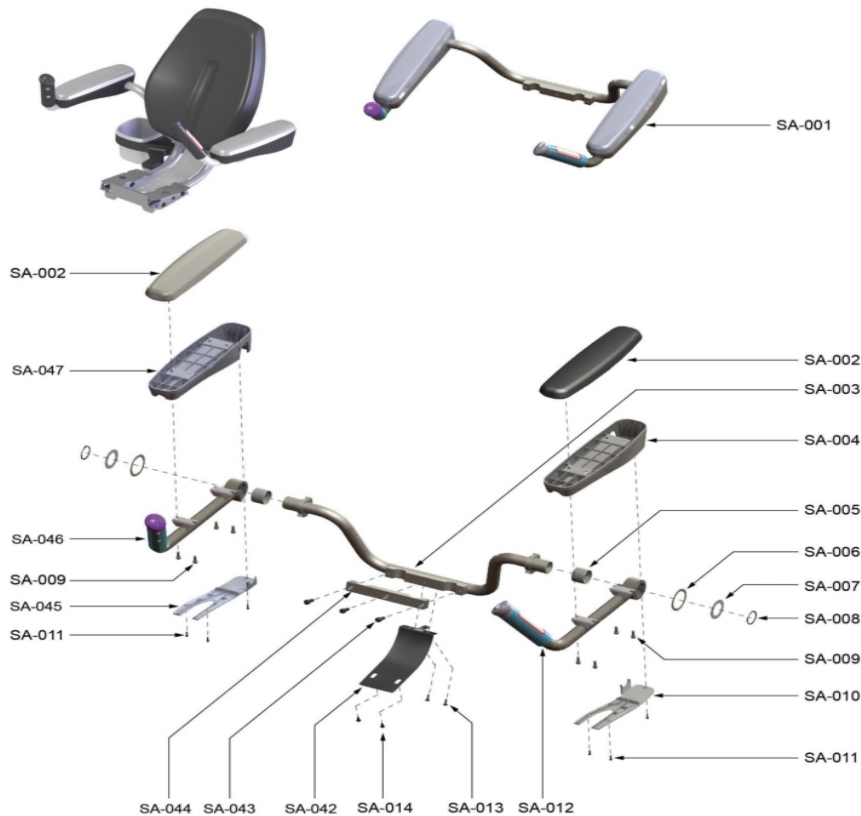

Seat Assembly - Optional Recumbent Arm Rests

Ref #	Part Number	Qty	Description
SA-001	AK66-00088-0000	1	Arm Rest Frame Assembly
SA-002	AK66-00084-0000	2	Arm Rest Pad
SA-003	AK66-00133-0000	1	Arm Rest Support Weldment
SA-004	0K66-01156-0000	1	Left Arm Rest Shroud
SA-005	0017-00006-0298	2	Sleeve Bearing
SA-006	0K66-01228-0000	2	Wave Washer Steel 1.872 ID
SA-007	0K66-01159-0000	2	Hardware: Washer
SA-008	0017-00100-0256	2	Retaining Ring
SA-009	0017-00101-1891	8	Hardware: Mounting Screw 16MM
SA-010	0K66-01161-0000	1	Left Bottom Shroud
SA-011	0017-00101-2012	6	Hardware: Shroud Mounting Screw (3 per Shroud) 12MM
SA-012	AK66-00089-0001	1	Armrest with Grip Assembly: Left
SA-013	0017-00101-1972	2	Hardware: Screw 14MM
SA-014	0017-00101-2011	2	Hardware: Screw 10MM
SA-041	AK66-00137-0000	1	Bracket And Cable Assembly
SA-042	0017-00101-1881	3	Hardware: Screw 20 MM
SA-043	0K66-01218-0000	1	Arm Rest Support Clamp
SA-044	0K66-01162-0000	1	Right Bottom Shroud
SA-045	AK66-00089-0000	1	Armrest with Grip Assembly: Right
SA-046	0K66-01165-0000	1	Right Arm Rest Shroud