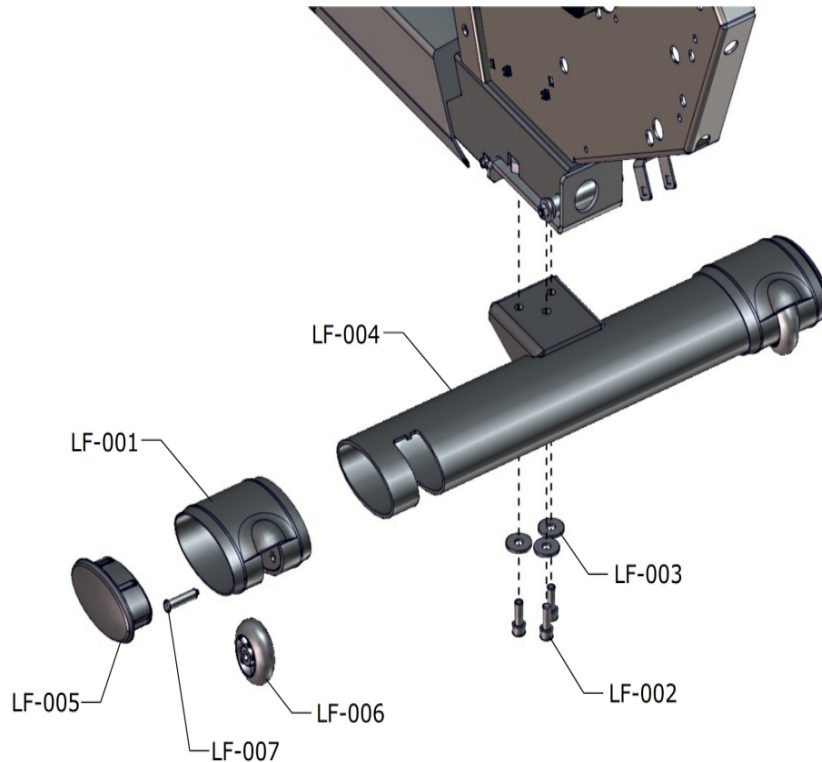

Lower Frame - Front Stabilizer, Leg Leveler and Components

Ref #	Part Number	Qty	Description
LF-001	0K66-01041-0000	2	Shorud Stabilizer Front
LF-002	0017-00101-1881	3	Hardware: Screw 20 MM
LF-003	0017-00104-0479	3	Hardware: Flat Washer 25.4MM OD
LF-004	0K66-01042-0000	1	End Cap (Front and Rear)
LF-005	AK66-00016-0001	2	Front Stabilizer
LF-006	0K66-01039-0000	2	Wheel
LF-007	0K66-01040-0000	1	Wheel Shaft