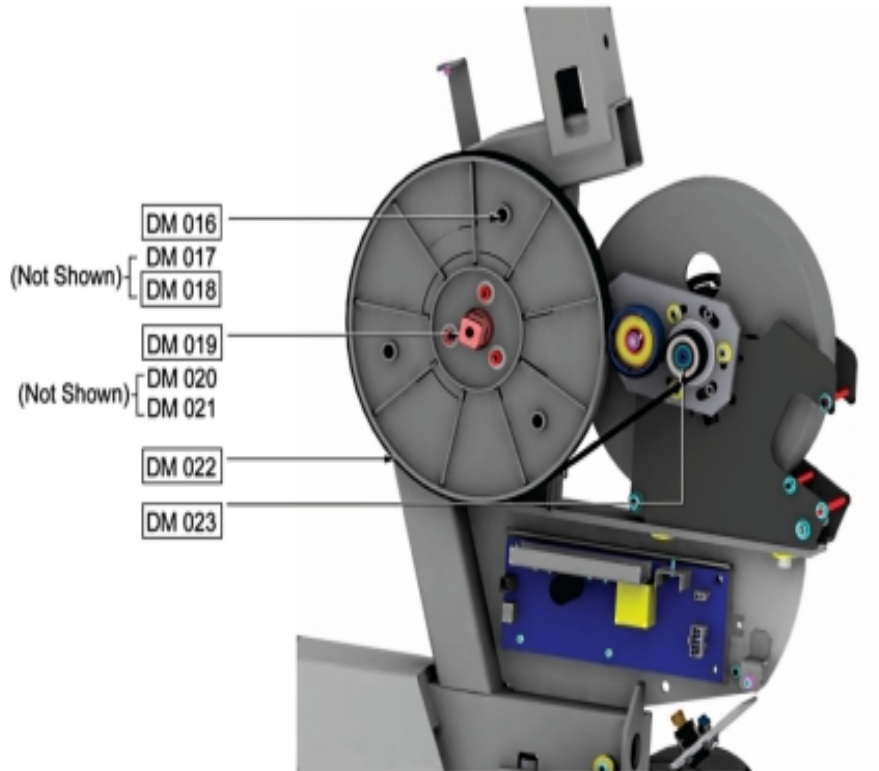

Drive System - Pulley and Belt

Ref #	Part Number	Qty	Description
DM-016	0K66-01005-0000	1	Crank Pulley
DM-017,D M-018	0017-00101-1891	2	Hardware: Mounting Screw 16MM
DM-019	AK66-00003-0001	1	Crank/Hub Bearing Shaft Assembly
DM-020	0017-00101-1881	1	Hardware: Screw 20 MM
DM-021	0017-00104-0469	1	Hardware: Flat Washer 16MM OD
DM-022	0017-00009-0837	1	Poly-V Drive Belt
DM-023	AK66-00139-0000	1	Clutch and Pulley Assembly