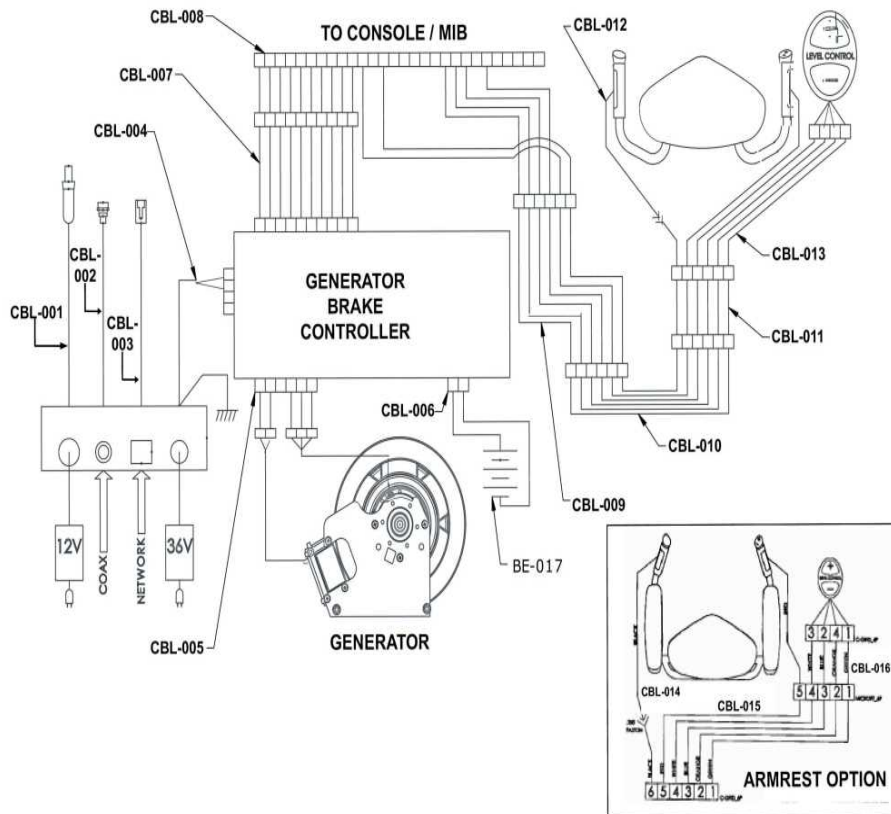

Base Frame Electronics - Cables

Ref #	Part Number	Qty	Description
CB-001	AK32-00160-0000	1	Ext Power Cable with Ferrite
CB-002	AK65-00062-0000	1	Cable: Coax RG6 Base
CB-003	AK65-00051-0001	1	C-safe Network Cable 65"
CB-004	AK67-00108-0000	1	External Power Cable
CB-005	AK66-00107-0000	1	Generator/Brake Cable
CB-006	AK66-00109-0000	1	Battery cable: Recumbent
CB-007	AK66-00106-0000	1	PCB to Console Cable: Recumbent
CB-008	AK66-00105-0000	1	Console/Handlebar Cable - Recumbent Bike
CB-009	AK66-00104-0000	1	Keypad/LifePulse Cable
CB-010	AK66-00103-0000	1	Flat Flex Cable Seat Adjustment
CB-011	AK66-00111-0000	1	Carriage Cable: Recumbent
CB-012	AK66-00101-0000	1	Cable: Handlebar; Recumbent
CB-013	AK66-00102-0000	1	Cable: Carriage Recumbent
CB-014	AK66-00101-0001	1	Cable Assembly: Armrest; Recumbent
CB-015	AK66-00179-0000	1	CABLE ASSY: LIFE PULSE, RECUMBENT ARMREST, RIGHT TUBE
CB-016	AK66-00180-0000	1	CABLE ASSY: LIFE PULSE, RECUMBENT ARMREST/SWITCH, RIGHT