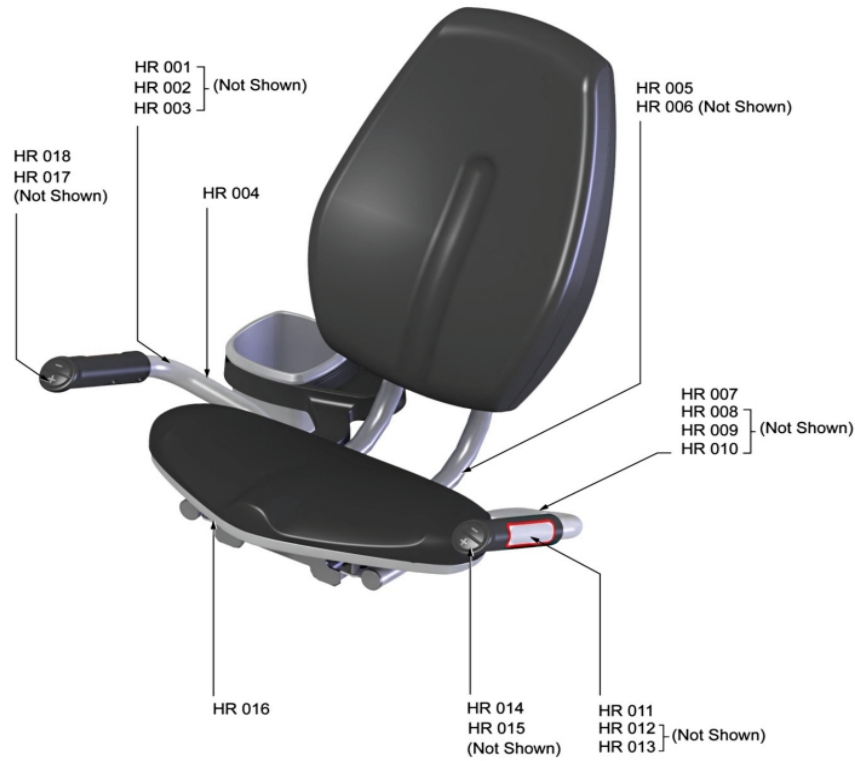

Heart Rate System - Seat Handle Components

Ref #	Part Number	Qty	Description
HR-001	AK66-00102-0000	1	Cable: Carriage Recumbent
HR-002,HR-006,HR-009	0017-00101-1881	3	Hardware: Screw 20 MM
HR-003,HR-010	0017-00104-0469	2	Hardware: Flat Washer 16MM OD
HR-004,HR-005,HR-007	GK66-00002-0007	3	KIT: ELEVATION REC HANDLBAR/SEAT FRAME CONV
HR-008	AK66-00101-0000	1	Cable: Handlebar; Recumbent
HR-011	AK63-00014-0004	1	Heart Rate Electrode
HR-012	0K66-01141-0000	1	Insulator Plug
HR-013	0017-00101-1720	1	Hardware: Mounting Screw 1"
HR-014	0K69-01166-0000	1	Dummy End Cap
HR-015,HR-017	0017-00101-2032	2	Hardware: Mounting Screw
HR-016	0K66-01143-0000	1	Seat Frame End Cap - 1.125"
HR-018	AK69-00100-0000	1	Resistance Level Button Assembly