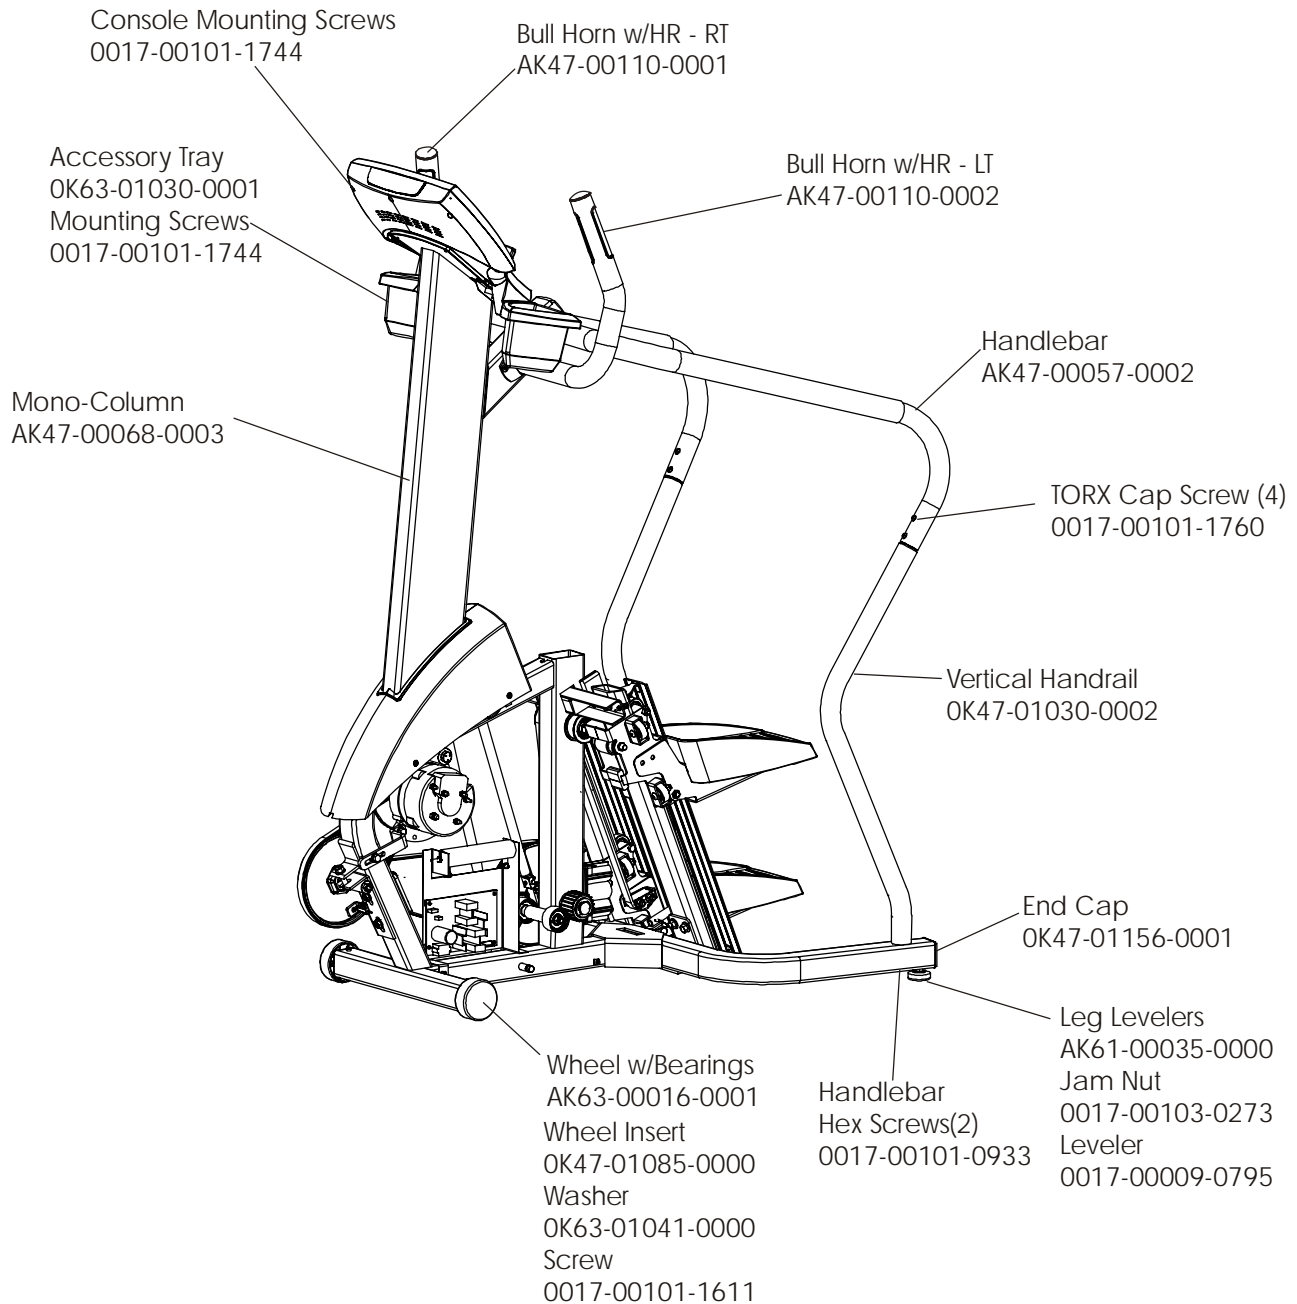

LifeFitness

ARCTIC SILVER 95Si Stairclimber

Customer Support Services
PARTS MANUAL rev 14 Jul 2008

Miscellaneous	3
Console Components.....	4
Frame Components	5
Shrouds and Pedal Tube.....	6
Pedal Assembly	7
Clutch/Shaft/Pulley assembly	8
Left Clutch Assembly	9
Crossover Pulley Assembly.....	10
Alternator Assembly	11
Guide Rollers.....	12
Power Control Board and Resistors	13
Polar Receiver Assembly	14
Cables.....	15

Description	Part No.
Operation Manual	M051-00K47-A121
Hardware Bag	AK47-00132-0000
Touch-up Paint: Spray Can 0.5 oz. bottle w/applicator 0.33 oz. pen	0017-00008-0204 0017-00008-0205 0017-00008-0206
Access Panel Assembly Contains: 120-inch Coax Cable Assembly 120-inch Power Extension Cable Cable Mounting Plate F-type Connector Plastic Grommet	AK47-00122-0001 AK32-00020-0002 AK32-00078-0001 OK47-01197-0001 0017-00021-2846 0017-00042-0754
Service Manual	M051-00K47-A013

This model has both Lifepulse sensors and telemetry for heart rate and is pre-wired for attachable TVs. When it is ordered with an attachable LCD TV it becomes a 95SER-XXXX-04. See parts manual LCD-0XXX-02 for the part numbers and descriptions for the attachable LCD, remote, and hardware for this product.

ARCTIC SILVER 95Si
Frame Components

95S-0XXX-04
S/N MST100000 and up

Shrouds and Pedal Tube

S/N MST10000 and up

ARCTIC SILVER 95Si
Pedal Assembly

95S-0XXX-04
S/N MST100000 and up

Description	Part Number
Domestic 120/60 Battery Charge w/Cord	118E-00001-0165
Universal Battery Charger w/o Line Cord	118E-00001-0166
Line Cord 220V/60Hz	0017-00003-0704
Line Cord 100V/50Hz	
Line Cord 240+	0017-00003-0918
Line Cord 220V/50Hz	0017-00003-0691
Line Cord 200V/50Hz	
Line Cord 230V/50Hz	