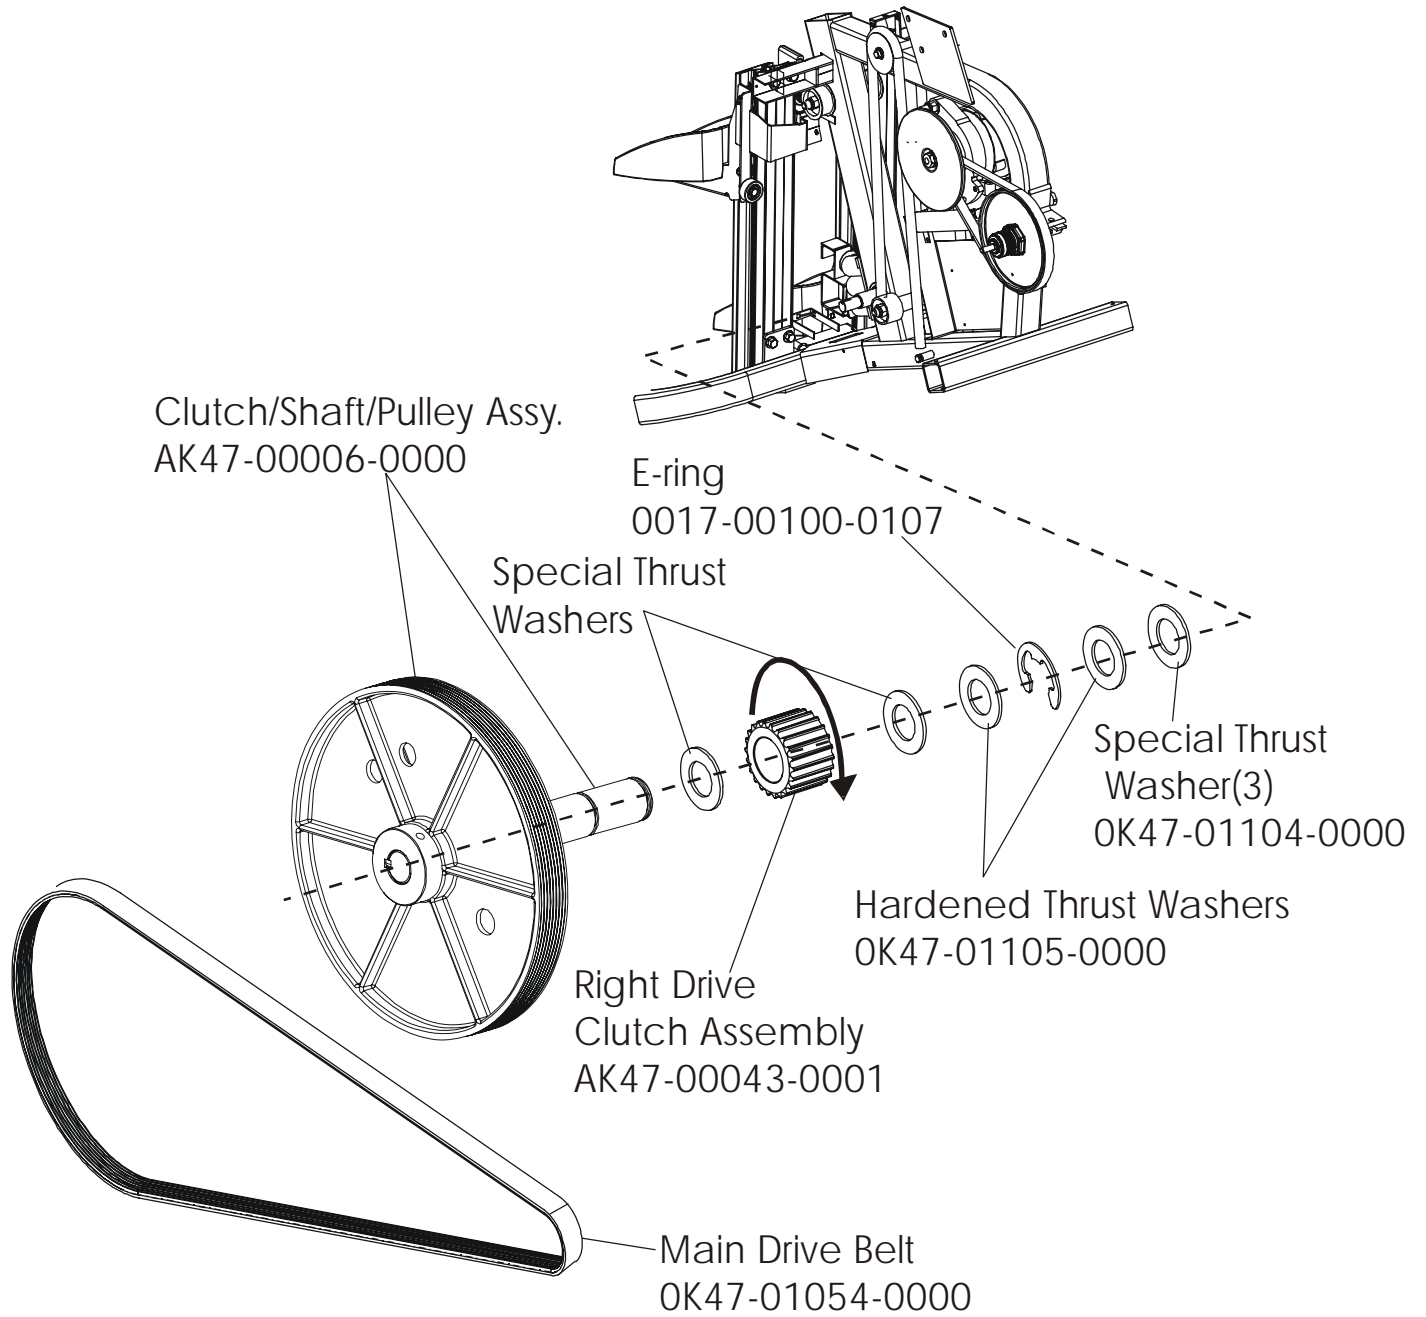

LifeFitness

ARCTIC SILVER 95Si Stairclimber

Customer Support Services
PARTS MANUAL rev 14 Jul 2008

Miscellaneous	3
Console Components.....	4
Frame Components	5
Shrouds and Pedal Tube.....	6
Pedal Assembly	7
Clutch/Shaft/Pulley assembly	8
Left Clutch Assembly	9
Crossover Pulley Assembly.....	10
Alternator Assembly	11
Guide Rollers.....	12
Power Control Board and Resistors	13
Polar Receiver Assembly	14
Cables.....	15

Description	Part No.
Operation Manual	M051-00K47-A121
Hardware Bag	AK47-00132-0000
Touch-up Paint: Spray Can 0.5 oz. bottle w/applicator 0.33 oz. pen	0017-00008-0204 0017-00008-0205 0017-00008-0206
Access Panel Assembly Contains: 120-inch Coax Cable Assembly 120-inch Power Extension Cable Cable Mounting Plate F-type Connector Plastic Grommet	AK47-00122-0001 AK32-00020-0002 AK32-00078-0001 OK47-01197-0001 0017-00021-2846 0017-00042-0754
Service Manual	M051-00K47-A013

This model has both Lifepulse sensors and telemetry for heart rate and is pre-wired for attachable TVs. When it is ordered with an attachable LCD TV it becomes a 95SER-XXXX-04. See parts manual LCD-0XXX-02 for the part numbers and descriptions for the attachable LCD, remote, and hardware for this product.

ARCTIC SILVER 95Si
Frame Components

95S-0XXX-04
S/N MST100000 and up

Shrouds and Pedal Tube

S/N MST10000 and up

ARCTIC SILVER 95Si
Pedal Assembly

95S-0XXX-04
S/N MST100000 and up

Description	Part Number
Domestic 120/60 Battery Charge w/Cord	118E-00001-0165
Universal Battery Charger w/o Line Cord	118E-00001-0166
Line Cord 220V/60Hz	0017-00003-0704
Line Cord 100V/50Hz	
Line Cord 240+	0017-00003-0918
Line Cord 220V/50Hz	0017-00003-0691
Line Cord 200V/50Hz	
Line Cord 230V/50Hz	