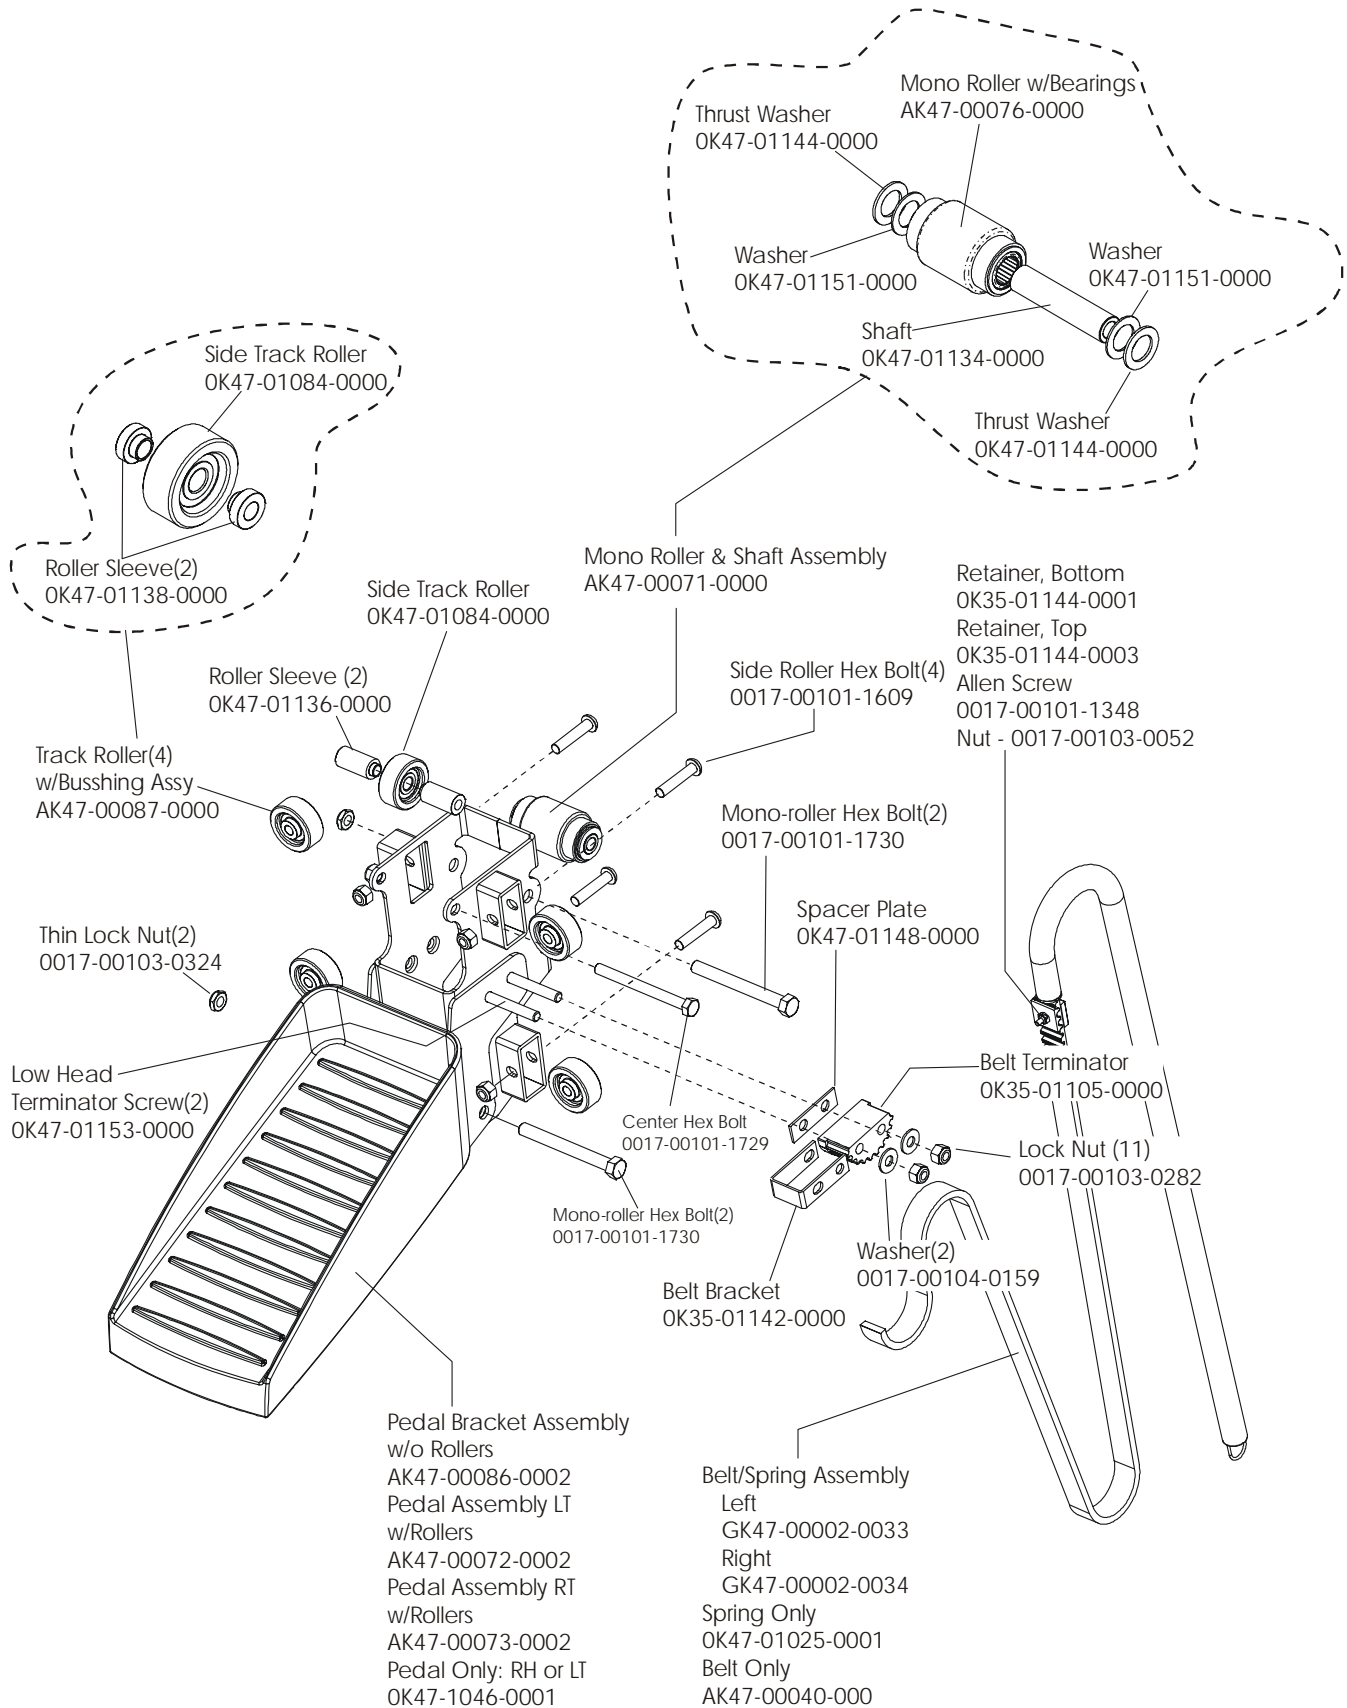

LifeFitness

ARCTIC SILVER 95Si Stairclimber

Customer Support Services
PARTS MANUAL rev 14 Jul 2008

Miscellaneous	3
Console Components.....	4
Frame Components	5
Shrouds and Pedal Tube.....	6
Pedal Assembly	7
Clutch/Shaft/Pulley assembly	8
Left Clutch Assembly	9
Crossover Pulley Assembly.....	10
Alternator Assembly	11
Guide Rollers.....	12
Power Control Board and Resistors	13
Polar Receiver Assembly	14
Cables.....	15

Description	Part No.
Operation Manual	M051-00K47-A121
Hardware Bag	AK47-00132-0000
Touch-up Paint: Spray Can 0.5 oz. bottle w/applicator 0.33 oz. pen	0017-00008-0204 0017-00008-0205 0017-00008-0206
Access Panel Assembly Contains: 120-inch Coax Cable Assembly 120-inch Power Extension Cable Cable Mounting Plate F-type Connector Plastic Grommet	AK47-00122-0001 AK32-00020-0002 AK32-00078-0001 OK47-01197-0001 0017-00021-2846 0017-00042-0754
Service Manual	M051-00K47-A013

This model has both Lifepulse sensors and telemetry for heart rate and is pre-wired for attachable TVs. When it is ordered with an attachable LCD TV it becomes a 95SER-XXXX-04. See parts manual LCD-0XXX-02 for the part numbers and descriptions for the attachable LCD, remote, and hardware for this product.

ARCTIC SILVER 95Si
Frame Components

95S-0XXX-04
S/N MST100000 and up

Shrouds and Pedal Tube

S/N MST10000 and up

ARCTIC SILVER 95Si
Pedal Assembly

95S-0XXX-04
S/N MST100000 and up

Description	Part Number
Domestic 120/60 Battery Charge w/Cord	118E-00001-0165
Universal Battery Charger w/o Line Cord	118E-00001-0166
Line Cord 220V/60Hz	0017-00003-0704
Line Cord 100V/50Hz	
Line Cord 240+	0017-00003-0918
Line Cord 220V/50Hz	0017-00003-0691
Line Cord 200V/50Hz	
Line Cord 230V/50Hz	