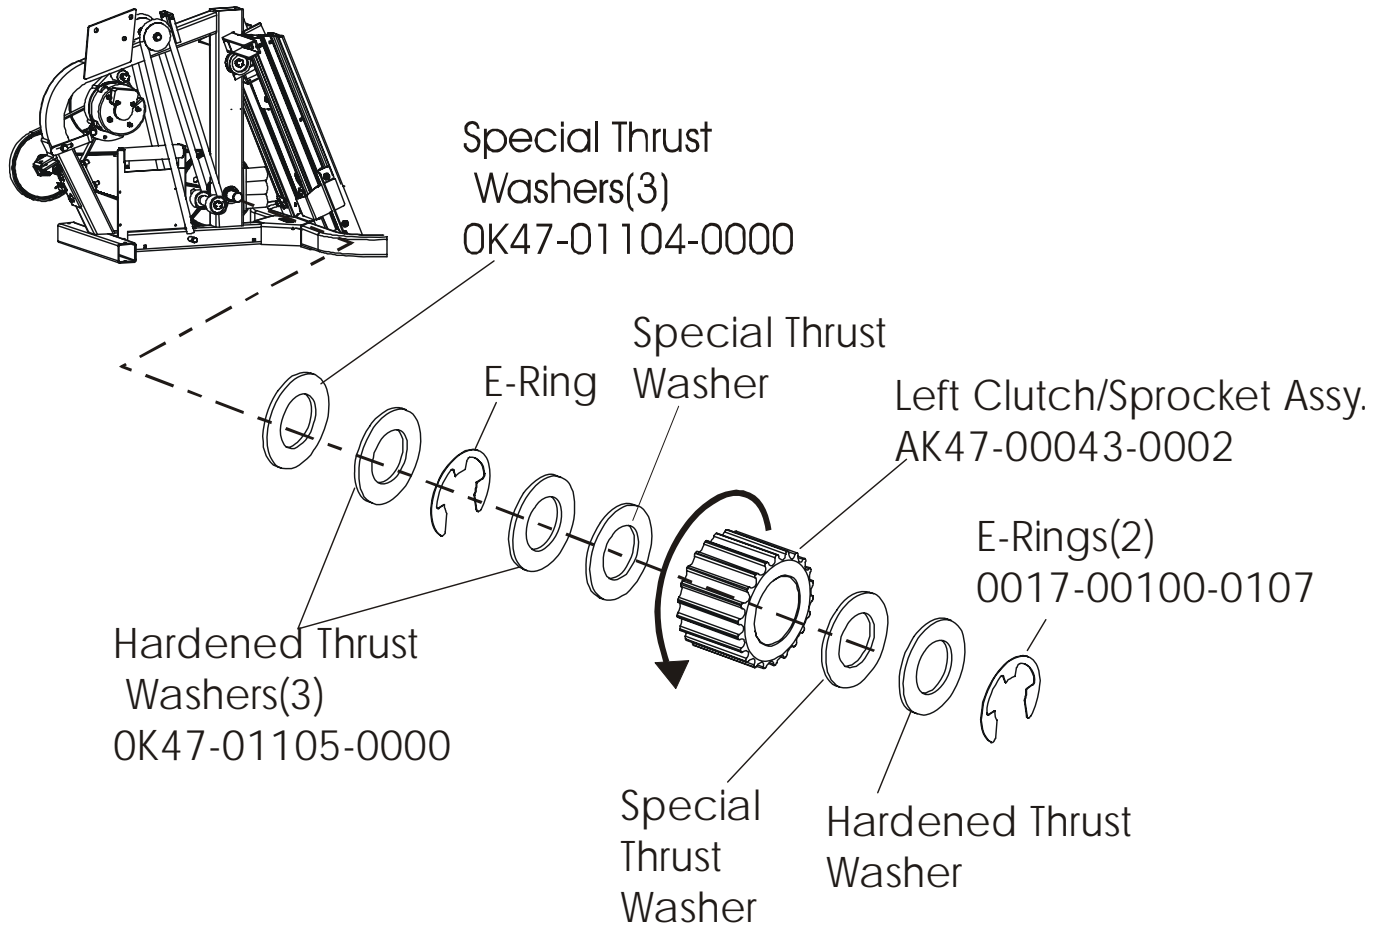

Description	Part No.
Operation Manual	M051-00K47-A121
Hardware Bag	AK47-00132-0000
Touch-up Paint: Spray Can 0.5 oz. bottle w/applicator 0.33 oz. pen	0017-00008-0204 0017-00008-0205 0017-00008-0206
Access Panel Assembly Contains: 120-inch Coax Cable Assembly 120-inch Power Extension Cable Cable Mounting Plate F-type Connector Plastic Grommet	AK47-00122-0001 AK32-00020-0002 AK32-00078-0001 OK47-01197-0001 0017-00021-2846 0017-00042-0754
Service Manual	M051-00K47-A013

This model has both Lifepulse sensors and telemetry for heart rate and is pre-wired for attachable TVs. When it is ordered with an attachable LCD TV it becomes a 95SER-XXXX-04. See parts manual LCD-0XXX-02 for the part numbers and descriptions for the attachable LCD, remote, and hardware for this product.

ARCTIC SILVER 95Si
Frame Components

95S-0XXX-04
S/N MST100000 and up

Shrouds and Pedal Tube

S/N MST10000 and up

ARCTIC SILVER 95Si
Pedal Assembly

95S-0XXX-04
S/N MST100000 and up

Description	Part Number
Domestic 120/60 Battery Charge w/Cord	118E-00001-0165
Universal Battery Charger w/o Line Cord	118E-00001-0166
Line Cord 220V/60Hz	0017-00003-0704
Line Cord 100V/50Hz	
Line Cord 240+	0017-00003-0918
Line Cord 220V/50Hz	0017-00003-0691
Line Cord 200V/50Hz	
Line Cord 230V/50Hz	