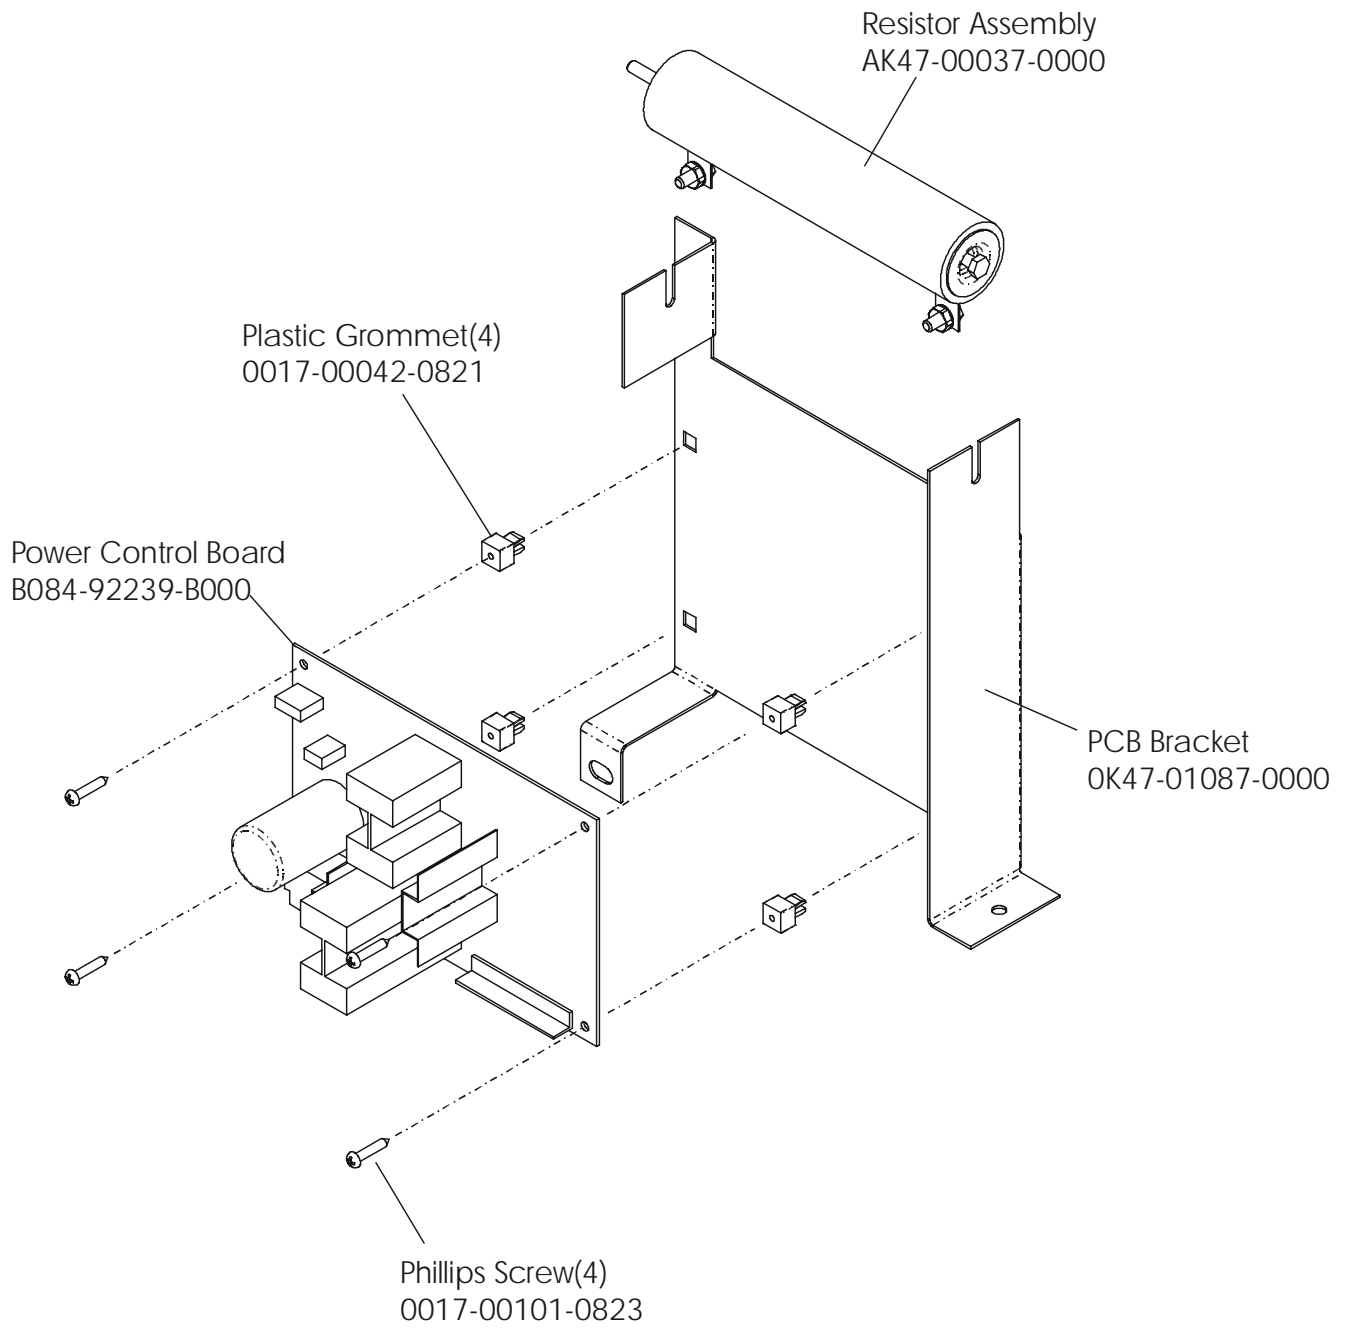

LifeFitness

ARCTIC SILVER 95Si Stairclimber

Customer Support Services
PARTS MANUAL rev 14 Jul 2008

Miscellaneous	3
Console Components.....	4
Frame Components	5
Shrouds and Pedal Tube.....	6
Pedal Assembly	7
Clutch/Shaft/Pulley assembly	8
Left Clutch Assembly	9
Crossover Pulley Assembly.....	10
Alternator Assembly	11
Guide Rollers.....	12
Power Control Board and Resistors	13
Polar Receiver Assembly	14
Cables.....	15

Description	Part No.
Operation Manual	M051-00K47-A121
Hardware Bag	AK47-00132-0000
Touch-up Paint: Spray Can 0.5 oz. bottle w/applicator 0.33 oz. pen	0017-00008-0204 0017-00008-0205 0017-00008-0206
Access Panel Assembly Contains: 120-inch Coax Cable Assembly 120-inch Power Extension Cable Cable Mounting Plate F-type Connector Plastic Grommet	AK47-00122-0001 AK32-00020-0002 AK32-00078-0001 OK47-01197-0001 0017-00021-2846 0017-00042-0754
Service Manual	M051-00K47-A013

This model has both Lifepulse sensors and telemetry for heart rate and is pre-wired for attachable TVs. When it is ordered with an attachable LCD TV it becomes a 95SER-XXXX-04. See parts manual LCD-0XXX-02 for the part numbers and descriptions for the attachable LCD, remote, and hardware for this product.

ARCTIC SILVER 95Si
Frame Components

95S-0XXX-04
S/N MST100000 and up

Shrouds and Pedal Tube

S/N MST10000 and up

ARCTIC SILVER 95Si
Pedal Assembly

95S-0XXX-04
S/N MST100000 and up

Description	Part Number
Domestic 120/60 Battery Charge w/Cord	118E-00001-0165
Universal Battery Charger w/o Line Cord	118E-00001-0166
Line Cord 220V/60Hz	0017-00003-0704
Line Cord 100V/50Hz	
Line Cord 240+	0017-00003-0918
Line Cord 220V/50Hz	0017-00003-0691
Line Cord 200V/50Hz	
Line Cord 230V/50Hz	