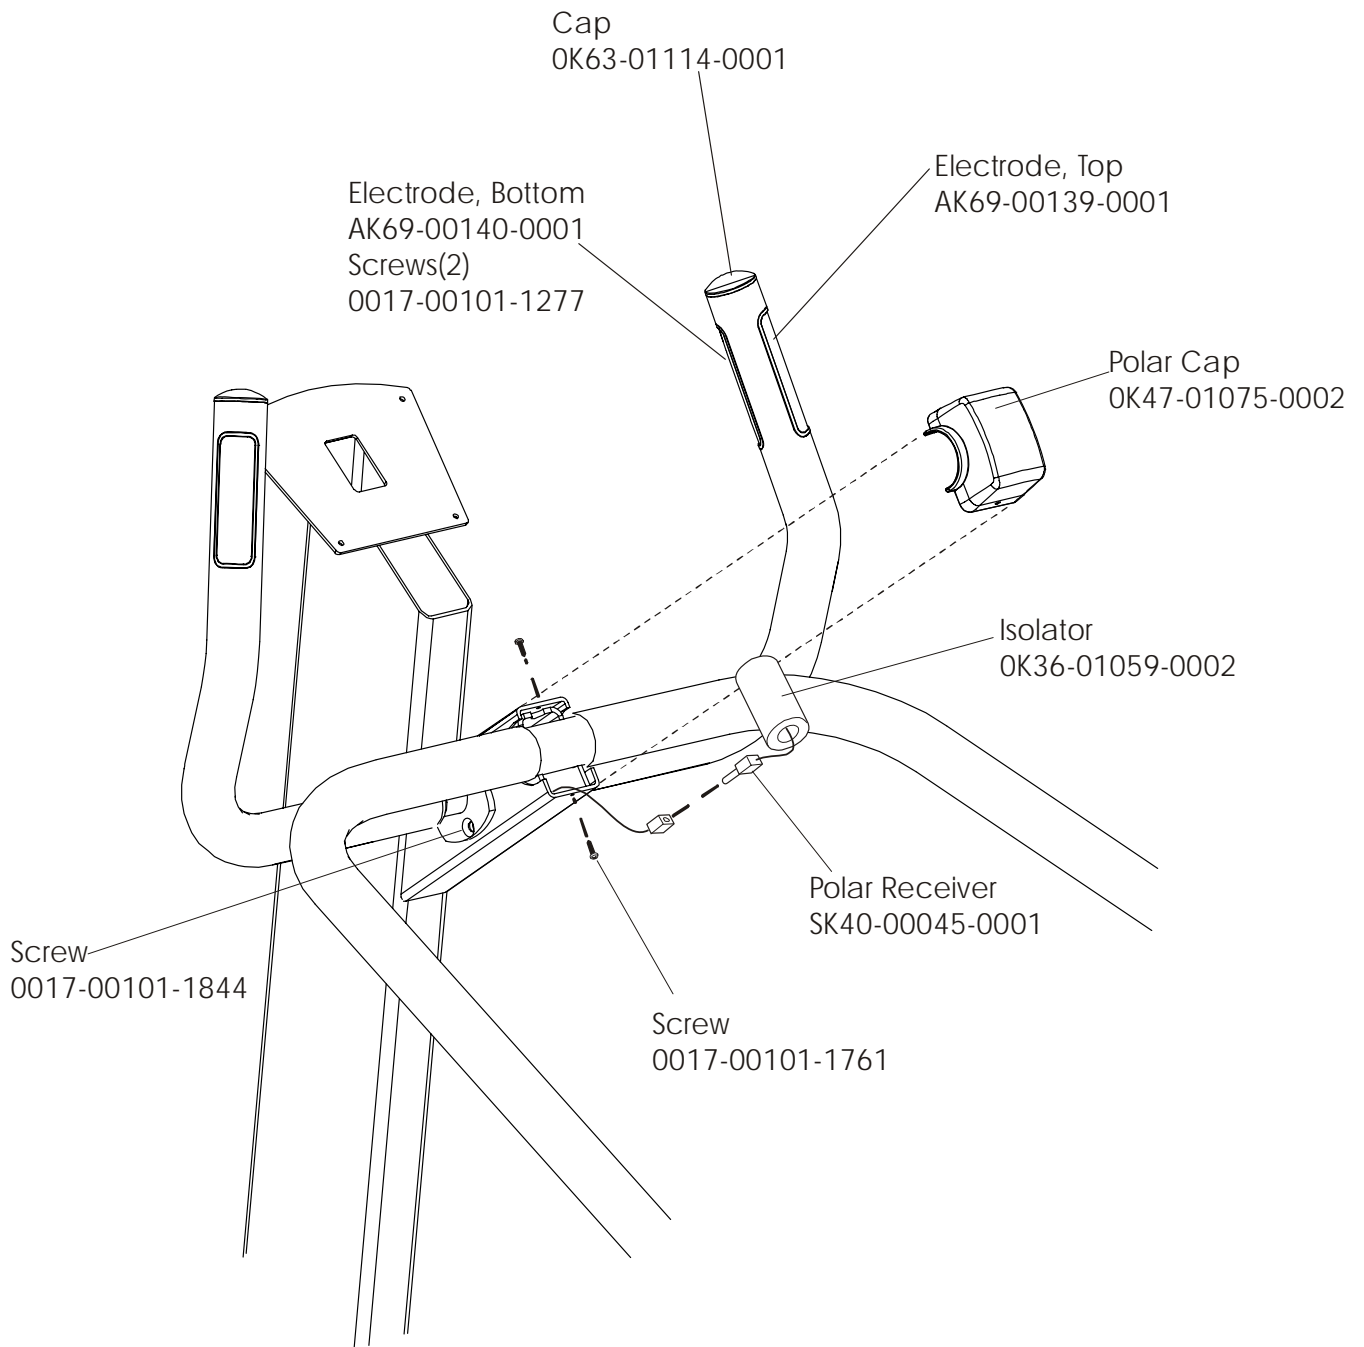

LifeFitness

ARCTIC SILVER 95Si Stairclimber

Customer Support Services
PARTS MANUAL rev 14 Jul 2008

Miscellaneous	3
Console Components.....	4
Frame Components	5
Shrouds and Pedal Tube.....	6
Pedal Assembly	7
Clutch/Shaft/Pulley assembly	8
Left Clutch Assembly	9
Crossover Pulley Assembly.....	10
Alternator Assembly	11
Guide Rollers.....	12
Power Control Board and Resistors	13
Polar Receiver Assembly	14
Cables.....	15

Description	Part No.
Operation Manual	M051-00K47-A121
Hardware Bag	AK47-00132-0000
Touch-up Paint: Spray Can 0.5 oz. bottle w/applicator 0.33 oz. pen	0017-00008-0204 0017-00008-0205 0017-00008-0206
Access Panel Assembly Contains: 120-inch Coax Cable Assembly 120-inch Power Extension Cable Cable Mounting Plate F-type Connector Plastic Grommet	AK47-00122-0001 AK32-00020-0002 AK32-00078-0001 OK47-01197-0001 0017-00021-2846 0017-00042-0754
Service Manual	M051-00K47-A013

This model has both Lifepulse sensors and telemetry for heart rate and is pre-wired for attachable TVs. When it is ordered with an attachable LCD TV it becomes a 95SER-XXXX-04. See parts manual LCD-0XXX-02 for the part numbers and descriptions for the attachable LCD, remote, and hardware for this product.

ARCTIC SILVER 95Si
Frame Components

95S-0XXX-04
S/N MST100000 and up

Shrouds and Pedal Tube

S/N MST10000 and up

ARCTIC SILVER 95Si
Pedal Assembly

95S-0XXX-04
S/N MST100000 and up

Description	Part Number
Domestic 120/60 Battery Charge w/Cord	118E-00001-0165
Universal Battery Charger w/o Line Cord	118E-00001-0166
Line Cord 220V/60Hz	0017-00003-0704
Line Cord 100V/50Hz	
Line Cord 240+	0017-00003-0918
Line Cord 220V/50Hz	0017-00003-0691
Line Cord 200V/50Hz	
Line Cord 230V/50Hz	