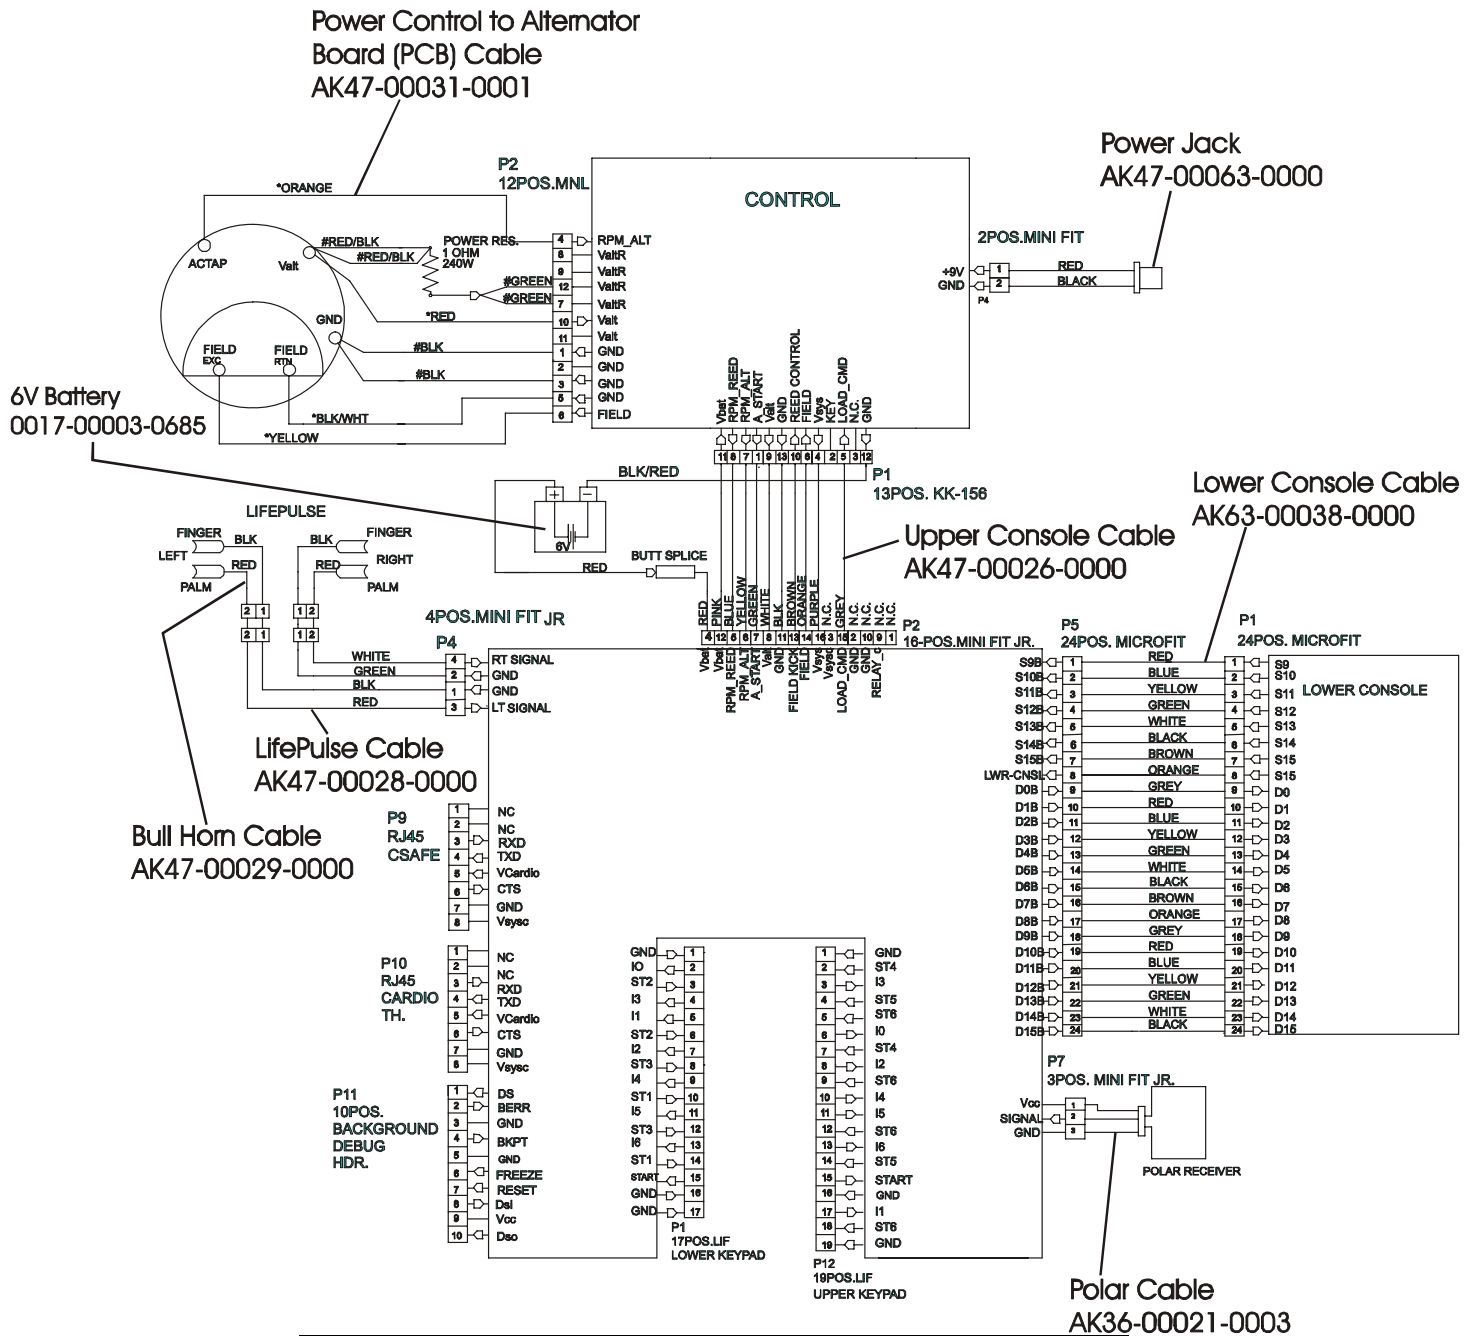

Description	Part No.
Operation Manual	M051-00K47-A121
Hardware Bag	AK47-00132-0000
Touch-up Paint: Spray Can 0.5 oz. bottle w/applicator 0.33 oz. pen	0017-00008-0204 0017-00008-0205 0017-00008-0206
Access Panel Assembly Contains: 120-inch Coax Cable Assembly 120-inch Power Extension Cable Cable Mounting Plate F-type Connector Plastic Grommet	AK47-00122-0001 AK32-00020-0002 AK32-00078-0001 OK47-01197-0001 0017-00021-2846 0017-00042-0754
Service Manual	M051-00K47-A013

This model has both Lifepulse sensors and telemetry for heart rate and is pre-wired for attachable TVs. When it is ordered with an attachable LCD TV it becomes a 95SER-XXXX-04. See parts manual LCD-0XXX-02 for the part numbers and descriptions for the attachable LCD, remote, and hardware for this product.

Console Assembly	Overlay/Bezel/Switch ASSEMBLY
AK47-00169-0001 ENG/LED	AK47-00098-0001 ENG/LED
AK47-00169-0002 ENG+MET	AK47-00098-0001 ENG/LED
AK47-00169-0003 GER/MET	AK47-00098-0003 GER/LED
AK47-00169-0004 SPN/MET	AK47-00098-0004 SPN/LED
AK47-00169-0006 JAP/LED	AK47-00098-0006 JAP/LED
AK47-00169-0007 FRN/MET	AK47-00098-0007 FRN/LED
AK47-00169-0008 ITL/MET	AK47-00098-0008 ITL/LED
AK47-00169-0009 DUT/MET	AK47-00098-0009 DUT/LED
AK47-00169-0010 POR/MET	AK47-00098-0010 POR/LED
AK47-00169-0014 ENG/TUR	AK47-00098-0001 ENG/LED

ARCTIC SILVER 95Si
Frame Components

95S-0XXX-04
S/N MST100000 and up

Shrouds and Pedal Tube

S/N MST10000 and up

ARCTIC SILVER 95Si
Pedal Assembly

95S-0XXX-04
S/N MST100000 and up

Description	Part Number
Domestic 120/60 Battery Charge w/Cord	118E-00001-0165
Universal Battery Charger w/o Line Cord	118E-00001-0166
Line Cord 220V/60Hz	0017-00003-0704
Line Cord 100V/50Hz	
Line Cord 240+	0017-00003-0918
Line Cord 220V/50Hz	0017-00003-0691
Line Cord 200V/50Hz	
Line Cord 230V/50Hz	