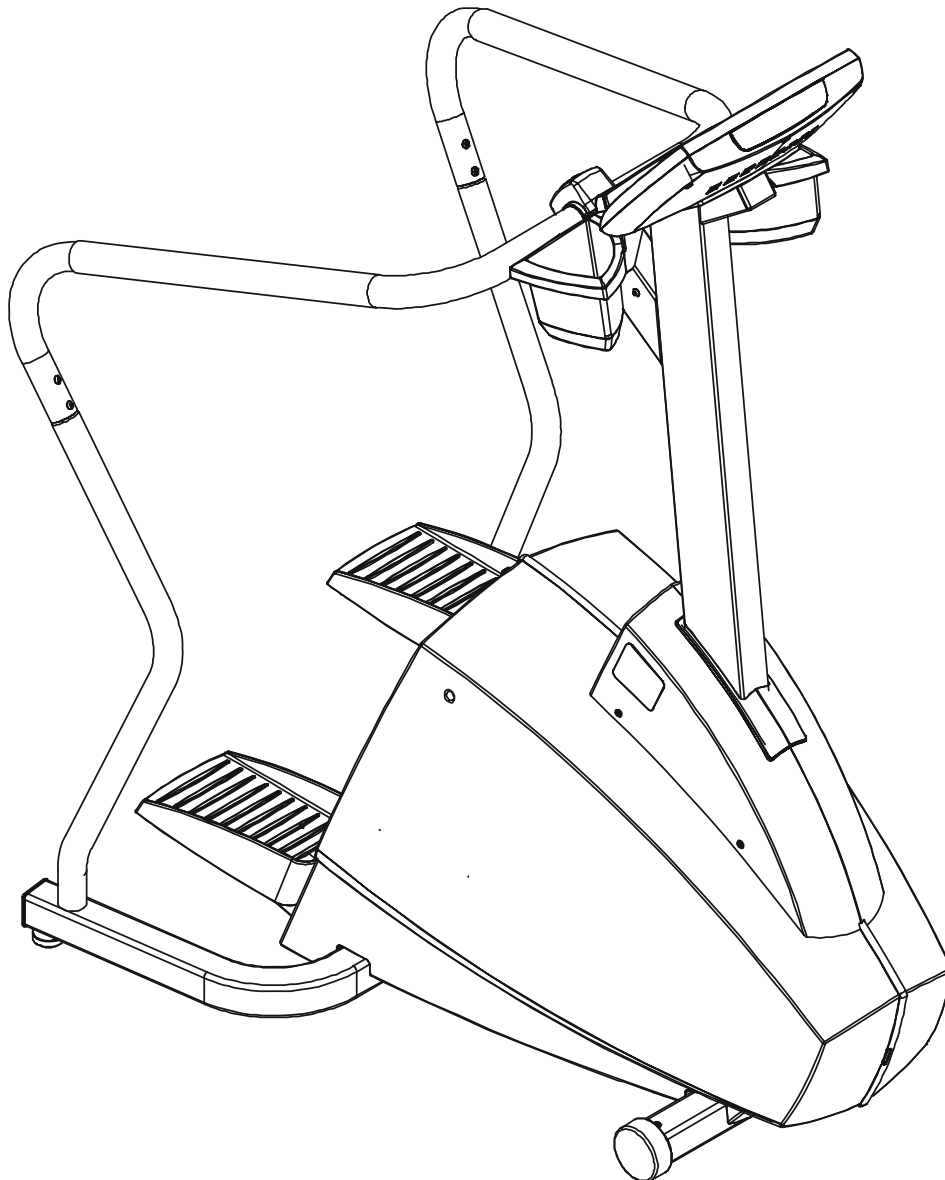

LifeFitness

ARCTIC SILVER 95Si Stairclimber

Customer Support Services
PARTS MANUAL rev 14 Jul 2008

Miscellaneous	3
Console Components.....	4
Frame Components	5
Shrouds and Pedal Tube.....	6
Pedal Assembly	7
Clutch/Shaft/Pulley assembly	8
Left Clutch Assembly	9
Crossover Pulley Assembly.....	10
Alternator Assembly	11
Guide Rollers.....	12
Power Control Board and Resistors	13
Polar Receiver Assembly	14
Cables.....	15

Description	Part No.
Operation Manual	M051-00K47-A121
Hardware Bag	AK47-00132-0000
Touch-up Paint: Spray Can 0.5 oz. bottle w/applicator 0.33 oz. pen	0017-00008-0204 0017-00008-0205 0017-00008-0206
Access Panel Assembly Contains: 120-inch Coax Cable Assembly 120-inch Power Extension Cable Cable Mounting Plate F-type Connector Plastic Grommet	AK47-00122-0001 AK32-00020-0002 AK32-00078-0001 OK47-01197-0001 0017-00021-2846 0017-00042-0754
Service Manual	M051-00K47-A013

This model has both Lifepulse sensors and telemetry for heart rate and is pre-wired for attachable TVs. When it is ordered with an attachable LCD TV it becomes a 95SER-XXXX-04. See parts manual LCD-0XXX-02 for the part numbers and descriptions for the attachable LCD, remote, and hardware for this product.