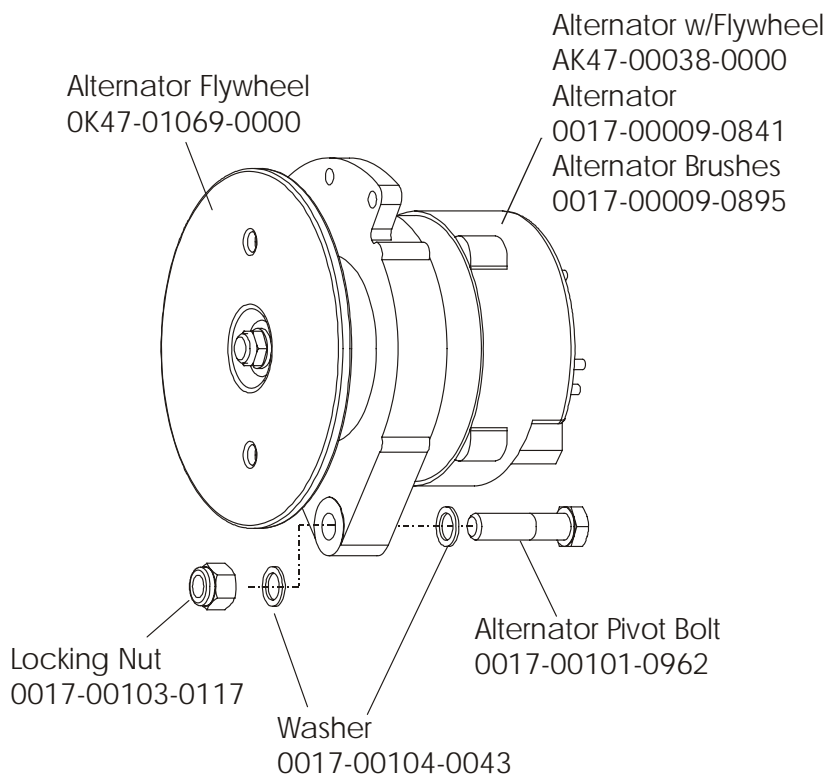

LifeFitness

ARCTIC SILVER 95Si Stairclimber

Customer Support Services
PARTS MANUAL rev 14 Jul 2008

Miscellaneous	3
Console Components.....	4
Frame Components	5
Shrouds and Pedal Tube.....	6
Pedal Assembly	7
Clutch/Shaft/Pulley assembly	8
Left Clutch Assembly	9
Crossover Pulley Assembly.....	10
Alternator Assembly	11
Guide Rollers.....	12
Power Control Board and Resistors	13
Polar Receiver Assembly	14
Cables.....	15

Description	Part No.
Operation Manual	M051-00K47-A121
Hardware Bag	AK47-00132-0000
Touch-up Paint: Spray Can 0.5 oz. bottle w/applicator 0.33 oz. pen	0017-00008-0204 0017-00008-0205 0017-00008-0206
Access Panel Assembly Contains: 120-inch Coax Cable Assembly 120-inch Power Extension Cable Cable Mounting Plate F-type Connector Plastic Grommet	AK47-00122-0001 AK32-00020-0002 AK32-00078-0001 OK47-01197-0001 0017-00021-2846 0017-00042-0754
Service Manual	M051-00K47-A013

This model has both Lifepulse sensors and telemetry for heart rate and is pre-wired for attachable TVs. When it is ordered with an attachable LCD TV it becomes a 95SER-XXXX-04. See parts manual LCD-0XXX-02 for the part numbers and descriptions for the attachable LCD, remote, and hardware for this product.

ARCTIC SILVER 95Si
Frame Components

95S-0XXX-04
S/N MST100000 and up

Shrouds and Pedal Tube

S/N MST10000 and up

ARCTIC SILVER 95Si
Pedal Assembly

95S-0XXX-04
S/N MST100000 and up

Description	Part Number
Domestic 120/60 Battery Charge w/Cord	118E-00001-0165
Universal Battery Charger w/o Line Cord	118E-00001-0166
Line Cord 220V/60Hz	0017-00003-0704
Line Cord 100V/50Hz	
Line Cord 240+	0017-00003-0918
Line Cord 220V/50Hz	0017-00003-0691
Line Cord 200V/50Hz	
Line Cord 230V/50Hz	