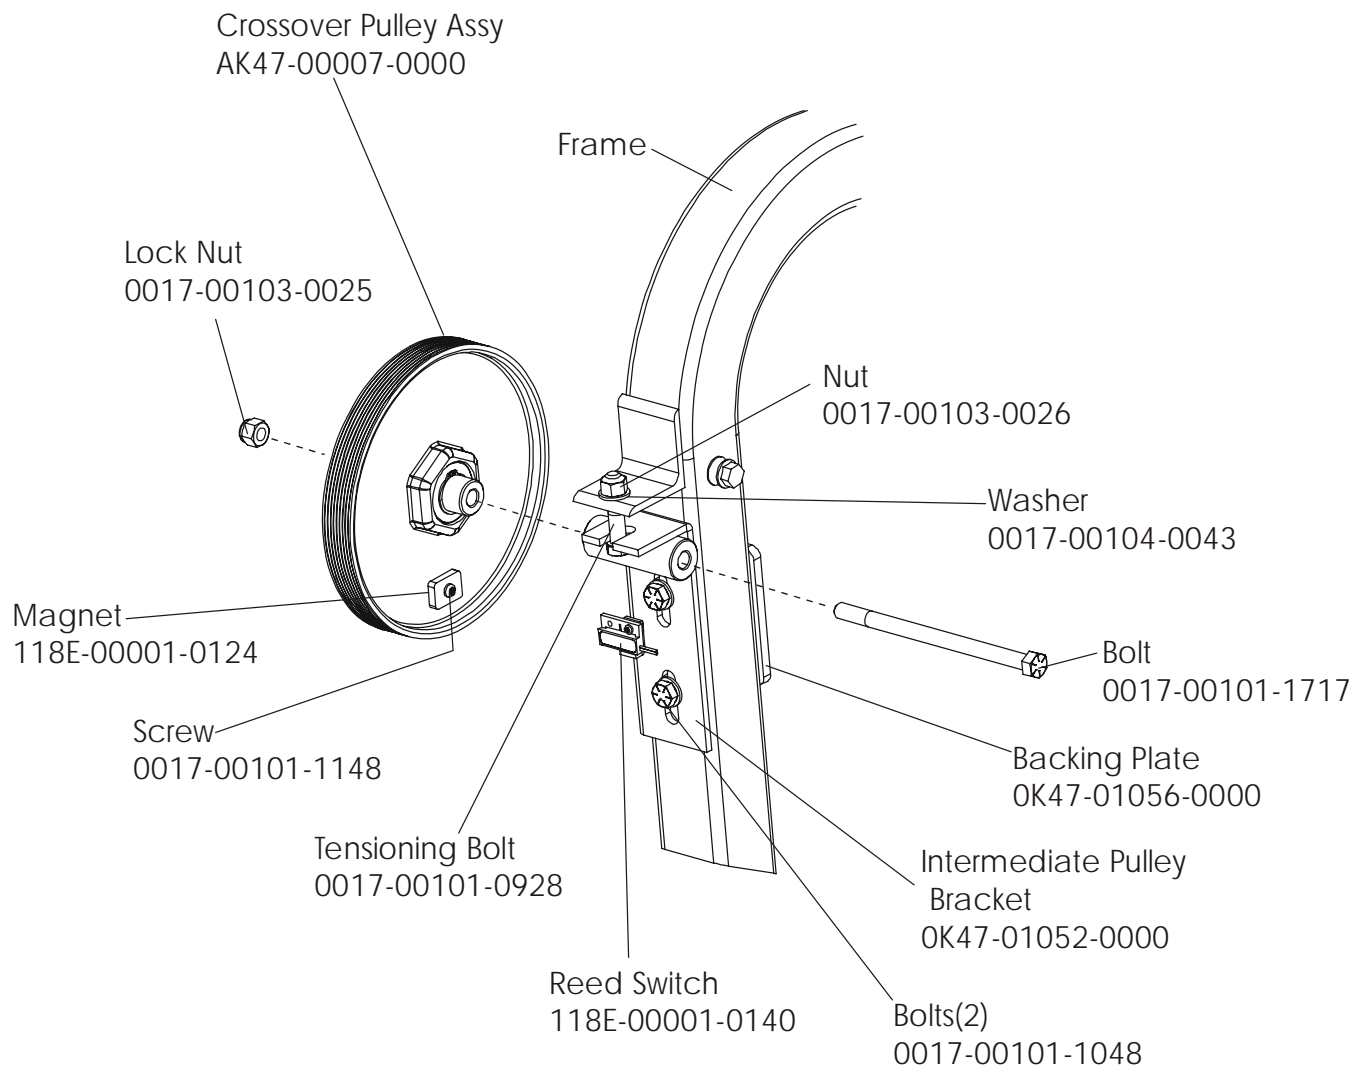

LifeFitness

ARCTIC SILVER 95Si Stairclimber

Customer Support Services
PARTS MANUAL rev 14 Jul 2008

Miscellaneous	3
Console Components.....	4
Frame Components	5
Shrouds and Pedal Tube.....	6
Pedal Assembly	7
Clutch/Shaft/Pulley assembly	8
Left Clutch Assembly	9
Crossover Pulley Assembly.....	10
Alternator Assembly	11
Guide Rollers.....	12
Power Control Board and Resistors	13
Polar Receiver Assembly	14
Cables.....	15

Description	Part No.
Operation Manual	M051-00K47-A121
Hardware Bag	AK47-00132-0000
Touch-up Paint: Spray Can 0.5 oz. bottle w/applicator 0.33 oz. pen	0017-00008-0204 0017-00008-0205 0017-00008-0206
Access Panel Assembly Contains: 120-inch Coax Cable Assembly 120-inch Power Extension Cable Cable Mounting Plate F-type Connector Plastic Grommet	AK47-00122-0001 AK32-00020-0002 AK32-00078-0001 OK47-01197-0001 0017-00021-2846 0017-00042-0754
Service Manual	M051-00K47-A013

This model has both Lifepulse sensors and telemetry for heart rate and is pre-wired for attachable TVs. When it is ordered with an attachable LCD TV it becomes a 95SER-XXXX-04. See parts manual LCD-0XXX-02 for the part numbers and descriptions for the attachable LCD, remote, and hardware for this product.

ARCTIC SILVER 95Si
Frame Components

95S-0XXX-04
S/N MST100000 and up

Shrouds and Pedal Tube

S/N MST10000 and up

ARCTIC SILVER 95Si
Pedal Assembly

95S-0XXX-04
S/N MST100000 and up

Description	Part Number
Domestic 120/60 Battery Charge w/Cord	118E-00001-0165
Universal Battery Charger w/o Line Cord	118E-00001-0166
Line Cord 220V/60Hz	0017-00003-0704
Line Cord 100V/50Hz	
Line Cord 240+	0017-00003-0918
Line Cord 220V/50Hz	0017-00003-0691
Line Cord 200V/50Hz	
Line Cord 230V/50Hz	