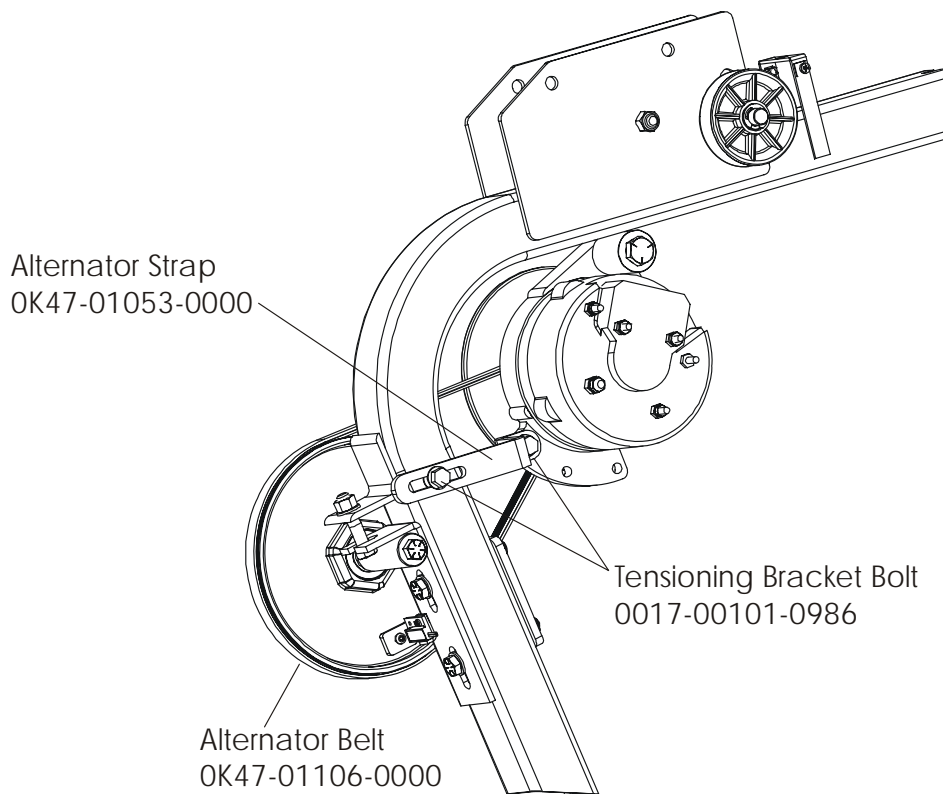

Description	Part No.
Operation Manual	M051-00K47-A121
Hardware Bag	AK47-00132-0000
Touch-up Paint: Spray Can 0.5 oz. bottle w/applicator 0.33 oz. pen	0017-00008-0204 0017-00008-0205 0017-00008-0206
Access Panel Assembly Contains: 120-inch Coax Cable Assembly 120-inch Power Extension Cable Cable Mounting Plate F-type Connector Plastic Grommet	AK47-00122-0001 AK32-00020-0002 AK32-00078-0001 OK47-01197-0001 0017-00021-2846 0017-00042-0754
Service Manual	M051-00K47-A013

This model has both Lifepulse sensors and telemetry for heart rate and is pre-wired for attachable TVs. When it is ordered with an attachable LCD TV it becomes a 95SER-XXXX-04. See parts manual LCD-0XXX-02 for the part numbers and descriptions for the attachable LCD, remote, and hardware for this product.

ARCTIC SILVER 95Si
Frame Components

95S-0XXX-04
S/N MST100000 and up

Shrouds and Pedal Tube

S/N MST10000 and up

ARCTIC SILVER 95Si
Pedal Assembly

95S-0XXX-04
S/N MST100000 and up

Description	Part Number
Domestic 120/60 Battery Charge w/Cord	118E-00001-0165
Universal Battery Charger w/o Line Cord	118E-00001-0166
Line Cord 220V/60Hz	0017-00003-0704
Line Cord 100V/50Hz	
Line Cord 240+	0017-00003-0918
Line Cord 220V/50Hz	0017-00003-0691
Line Cord 200V/50Hz	
Line Cord 230V/50Hz	