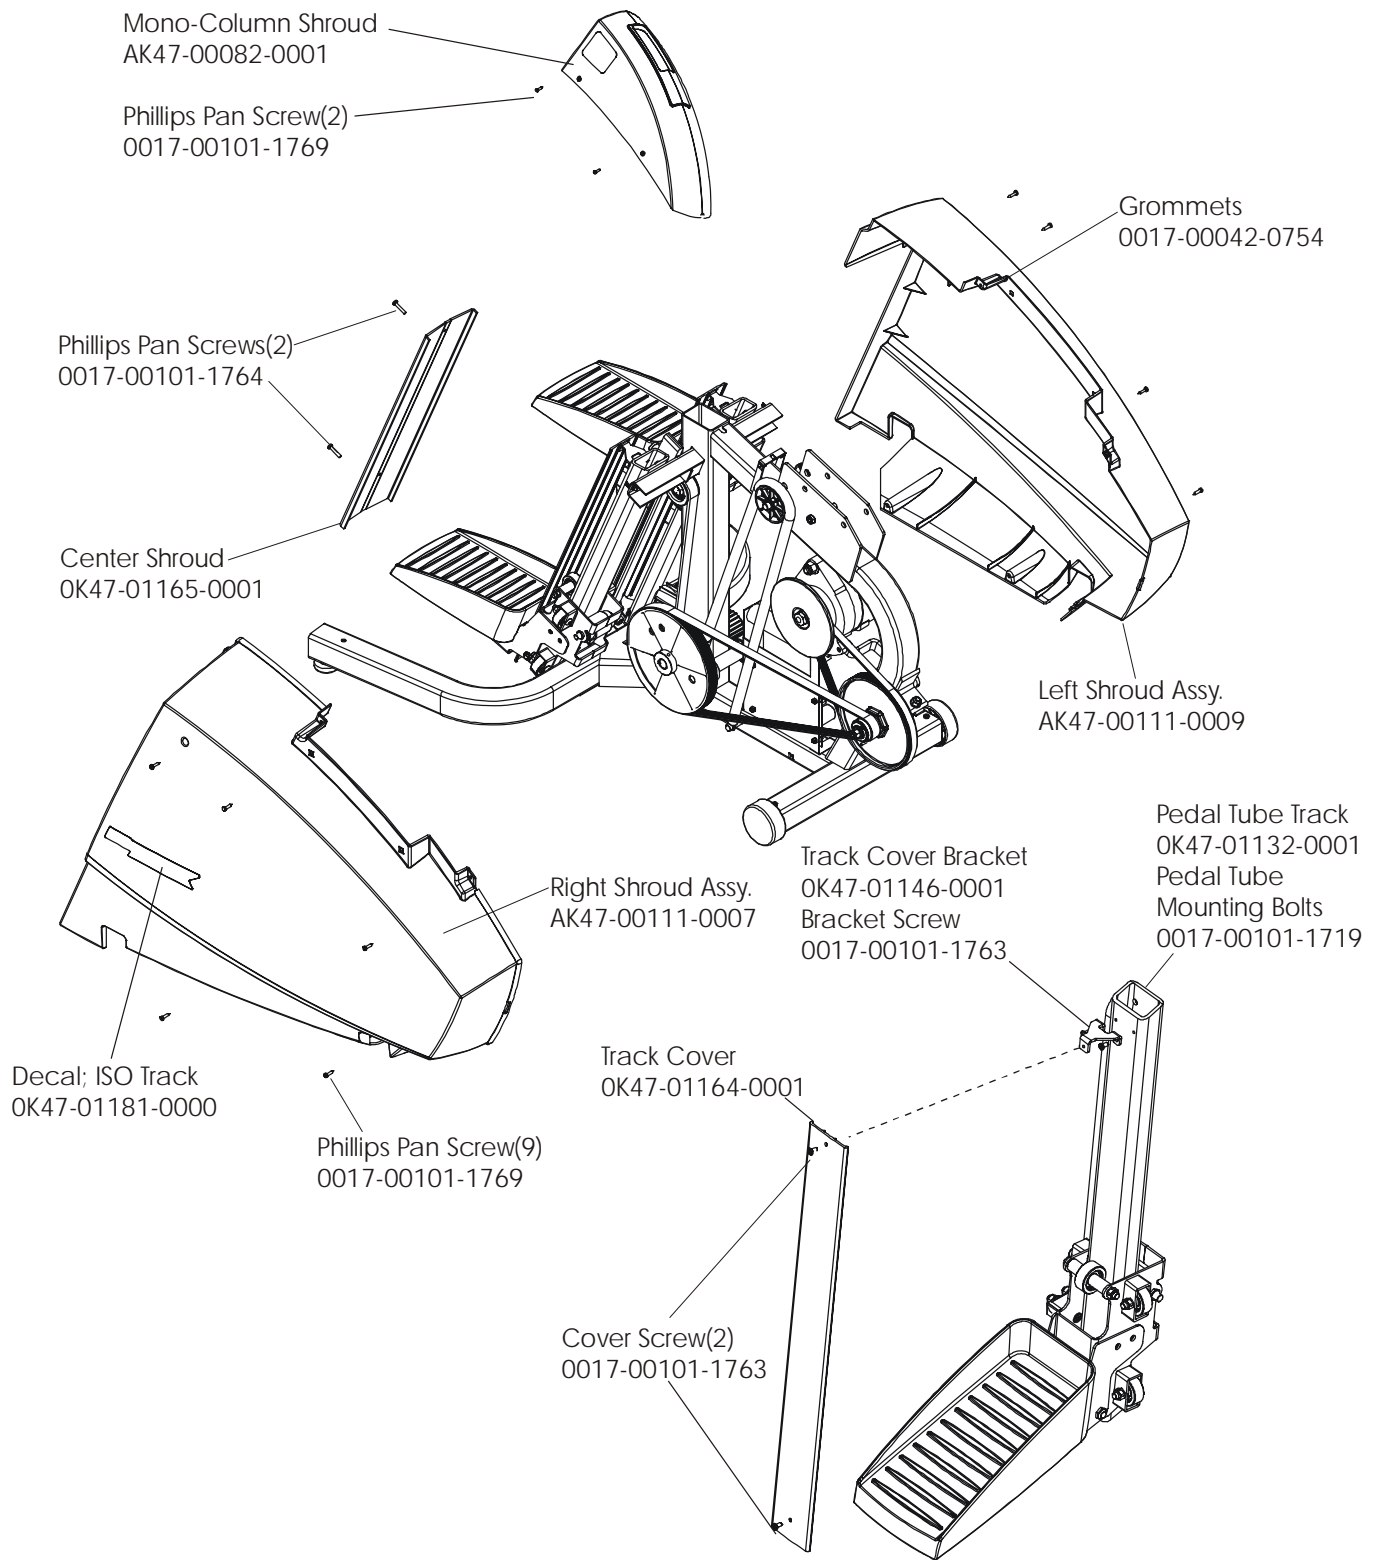

Description	Part No.
Operation Manual	M051-00K47-A121
Hardware Bag	AK47-00132-0000
Touch-up Paint: Spray Can 0.5 oz. bottle w/applicator 0.33 oz. pen	0017-00008-0204 0017-00008-0205 0017-00008-0206
Access Panel Assembly Contains: 120-inch Coax Cable Assembly 120-inch Power Extension Cable Cable Mounting Plate F-type Connector Plastic Grommet	AK47-00122-0001 AK32-00020-0002 AK32-00078-0001 OK47-01197-0001 0017-00021-2846 0017-00042-0754
Service Manual	M051-00K47-A013

This model has both Lifepulse sensors and telemetry for heart rate and is pre-wired for attachable TVs. When it is ordered with an attachable LCD TV it becomes a 95SER-XXXX-04. See parts manual LCD-0XXX-02 for the part numbers and descriptions for the attachable LCD, remote, and hardware for this product.

Console Assembly	Overlay/Bezel/Switch ASSEMBLY
AK47-00169-0001 ENG/LED	AK47-00098-0001 ENG/LED
AK47-00169-0002 ENG+MET	AK47-00098-0001 ENG/LED
AK47-00169-0003 GER/MET	AK47-00098-0003 GER/LED
AK47-00169-0004 SPN/MET	AK47-00098-0004 SPN/LED
AK47-00169-0006 JAP/LED	AK47-00098-0006 JAP/LED
AK47-00169-0007 FRN/MET	AK47-00098-0007 FRN/LED
AK47-00169-0008 ITL/MET	AK47-00098-0008 ITL/LED
AK47-00169-0009 DUT/MET	AK47-00098-0009 DUT/LED
AK47-00169-0010 POR/MET	AK47-00098-0010 POR/LED
AK47-00169-0014 ENG/TUR	AK47-00098-0001 ENG/LED

ARCTIC SILVER 95Si
Frame Components

95S-0XXX-04
S/N MST100000 and up

Shrouds and Pedal Tube

S/N MST10000 and up

ARCTIC SILVER 95Si
Pedal Assembly

95S-0XXX-04
S/N MST100000 and up

Description	Part Number
Domestic 120/60 Battery Charge w/Cord	118E-00001-0165
Universal Battery Charger w/o Line Cord	118E-00001-0166
Line Cord 220V/60Hz	0017-00003-0704
Line Cord 100V/50Hz	
Line Cord 240+	0017-00003-0918
Line Cord 220V/50Hz	0017-00003-0691
Line Cord 200V/50Hz	
Line Cord 230V/50Hz	