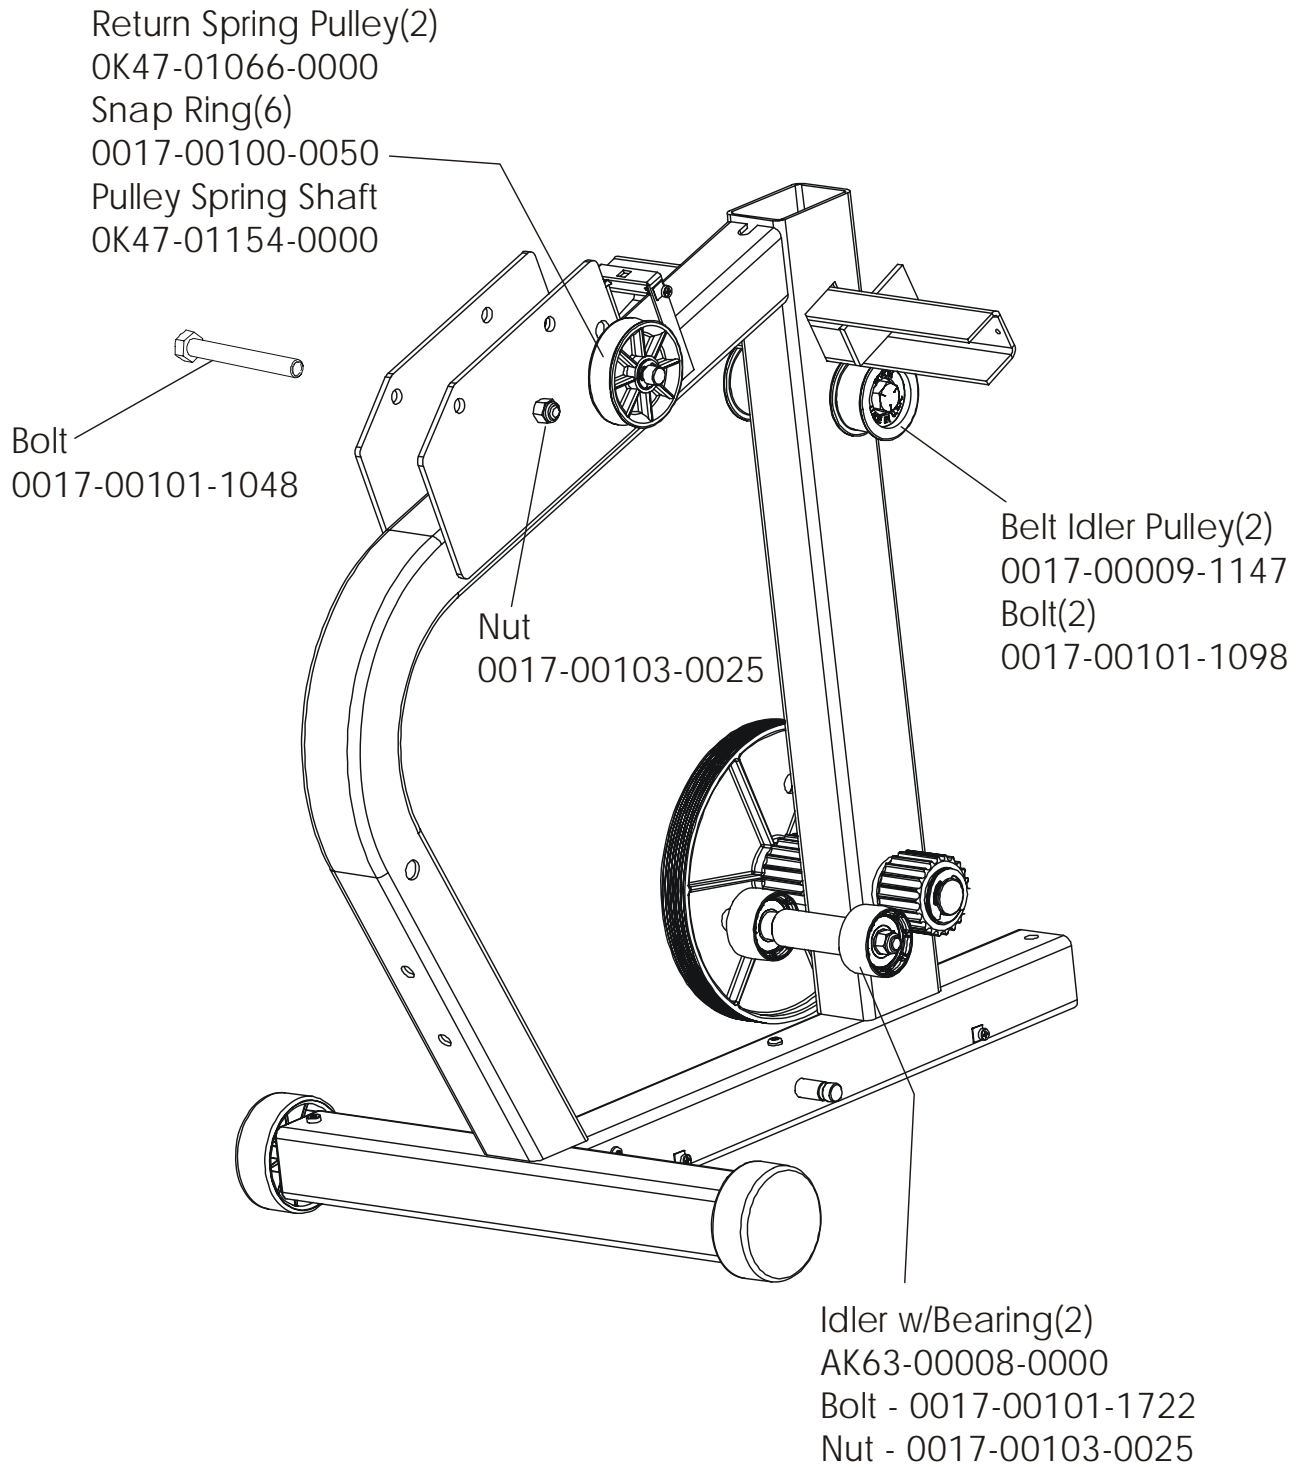

LifeFitness

ARCTIC SILVER 95Si Stairclimber

Customer Support Services
PARTS MANUAL rev 14 Jul 2008

Miscellaneous	3
Console Components.....	4
Frame Components	5
Shrouds and Pedal Tube.....	6
Pedal Assembly	7
Clutch/Shaft/Pulley assembly	8
Left Clutch Assembly	9
Crossover Pulley Assembly.....	10
Alternator Assembly	11
Guide Rollers.....	12
Power Control Board and Resistors	13
Polar Receiver Assembly	14
Cables.....	15

Description	Part No.
Operation Manual	M051-00K47-A121
Hardware Bag	AK47-00132-0000
Touch-up Paint: Spray Can 0.5 oz. bottle w/applicator 0.33 oz. pen	0017-00008-0204 0017-00008-0205 0017-00008-0206
Access Panel Assembly Contains: 120-inch Coax Cable Assembly 120-inch Power Extension Cable Cable Mounting Plate F-type Connector Plastic Grommet	AK47-00122-0001 AK32-00020-0002 AK32-00078-0001 OK47-01197-0001 0017-00021-2846 0017-00042-0754
Service Manual	M051-00K47-A013

This model has both Lifepulse sensors and telemetry for heart rate and is pre-wired for attachable TVs. When it is ordered with an attachable LCD TV it becomes a 95SER-XXXX-04. See parts manual LCD-0XXX-02 for the part numbers and descriptions for the attachable LCD, remote, and hardware for this product.

ARCTIC SILVER 95Si
Frame Components

95S-0XXX-04
S/N MST100000 and up

Shrouds and Pedal Tube

S/N MST10000 and up

ARCTIC SILVER 95Si
Pedal Assembly

95S-0XXX-04
S/N MST100000 and up

Description	Part Number
Domestic 120/60 Battery Charge w/Cord	118E-00001-0165
Universal Battery Charger w/o Line Cord	118E-00001-0166
Line Cord 220V/60Hz	0017-00003-0704
Line Cord 100V/50Hz	
Line Cord 240+	0017-00003-0918
Line Cord 220V/50Hz	0017-00003-0691
Line Cord 200V/50Hz	
Line Cord 230V/50Hz	