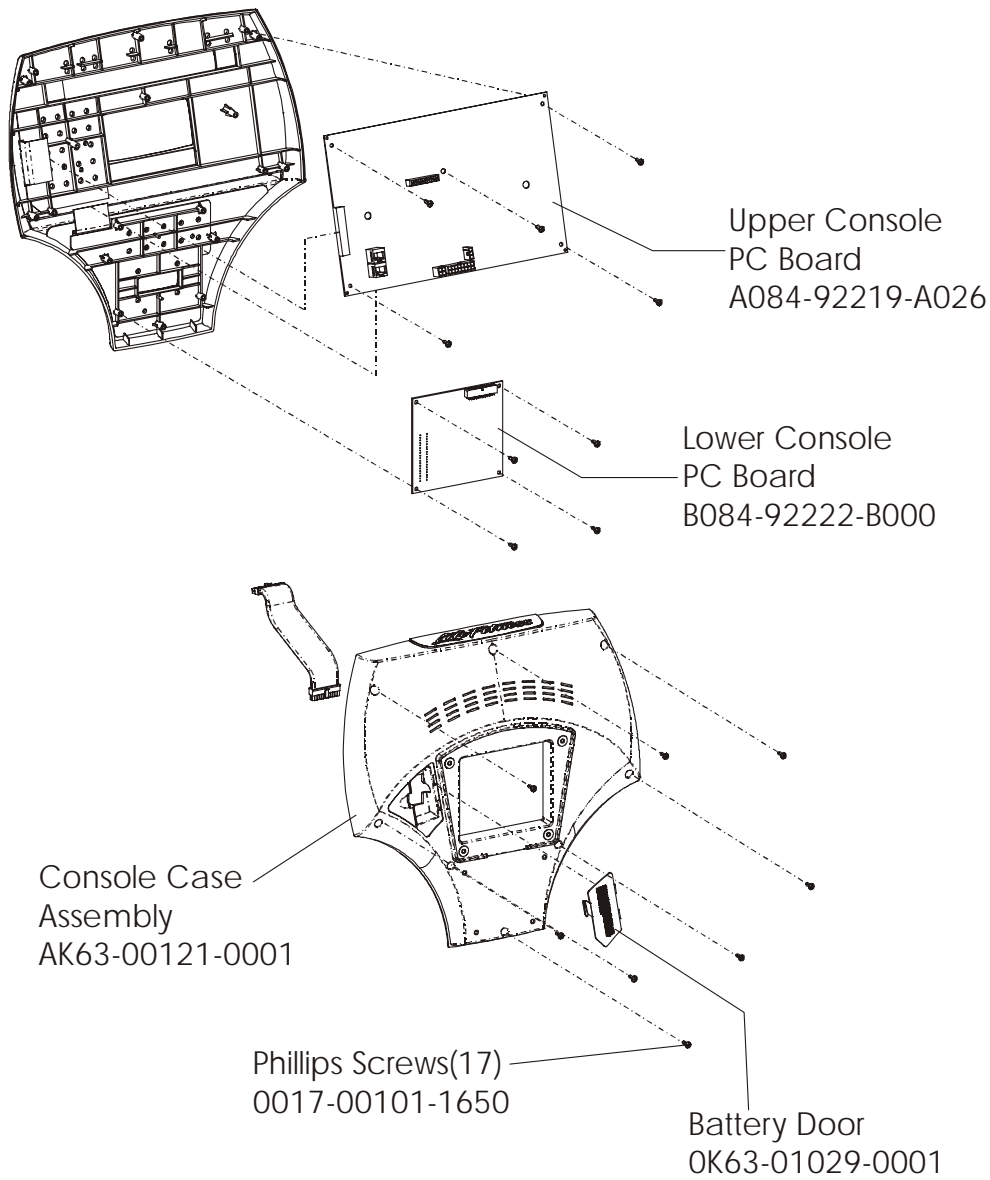

LifeFitness

ARCTIC SILVER 95Si Stairclimber

Customer Support Services
PARTS MANUAL rev 14 Jul 2008

Miscellaneous	3
Console Components.....	4
Frame Components	5
Shrouds and Pedal Tube.....	6
Pedal Assembly	7
Clutch/Shaft/Pulley assembly	8
Left Clutch Assembly	9
Crossover Pulley Assembly.....	10
Alternator Assembly	11
Guide Rollers.....	12
Power Control Board and Resistors	13
Polar Receiver Assembly	14
Cables.....	15

Description	Part No.
Operation Manual	M051-00K47-A121
Hardware Bag	AK47-00132-0000
Touch-up Paint: Spray Can 0.5 oz. bottle w/applicator 0.33 oz. pen	0017-00008-0204 0017-00008-0205 0017-00008-0206
Access Panel Assembly Contains: 120-inch Coax Cable Assembly 120-inch Power Extension Cable Cable Mounting Plate F-type Connector Plastic Grommet	AK47-00122-0001 AK32-00020-0002 AK32-00078-0001 OK47-01197-0001 0017-00021-2846 0017-00042-0754
Service Manual	M051-00K47-A013

This model has both Lifepulse sensors and telemetry for heart rate and is pre-wired for attachable TVs. When it is ordered with an attachable LCD TV it becomes a 95SER-XXXX-04. See parts manual LCD-0XXX-02 for the part numbers and descriptions for the attachable LCD, remote, and hardware for this product.

ARCTIC SILVER 95Si
Frame Components

95S-0XXX-04
S/N MST100000 and up

Shrouds and Pedal Tube

S/N MST10000 and up

ARCTIC SILVER 95Si
Pedal Assembly

95S-0XXX-04
S/N MST100000 and up

Description	Part Number
Domestic 120/60 Battery Charge w/Cord	118E-00001-0165
Universal Battery Charger w/o Line Cord	118E-00001-0166
Line Cord 220V/60Hz	0017-00003-0704
Line Cord 100V/50Hz	
Line Cord 240+	0017-00003-0918
Line Cord 220V/50Hz	0017-00003-0691
Line Cord 200V/50Hz	
Line Cord 230V/50Hz	