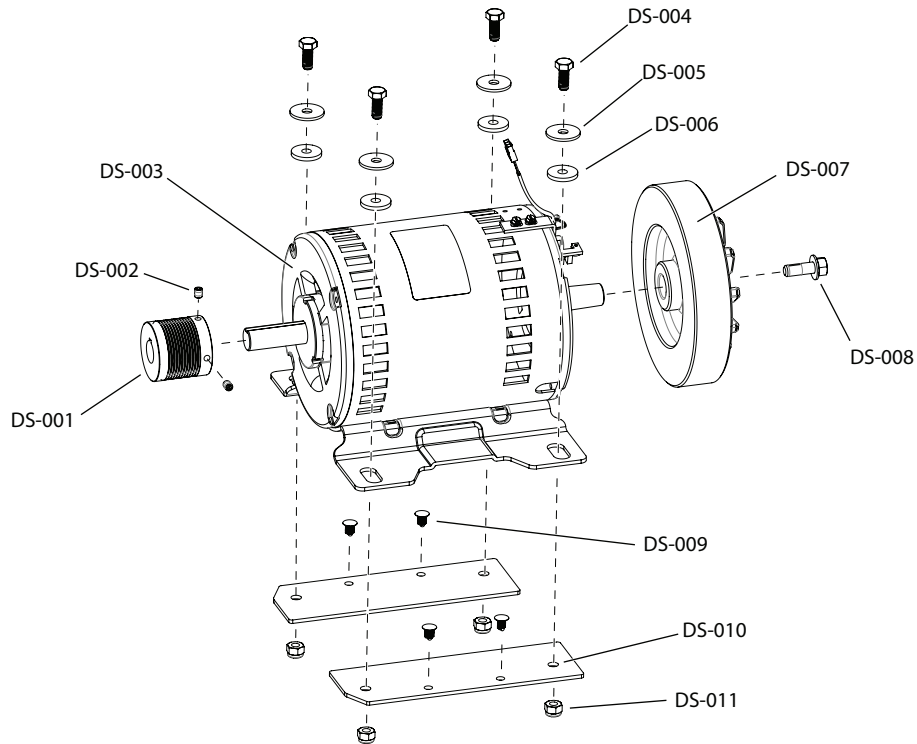

Drive System

Drive Motor Assembly

Parts List

Item	Alpha Code	Part Number	Description
DS-001	TEU, PEU, AST, ASH, ASM, ASP, ASR	0K58-01057-0001	Drive Pulley
DS-002	TEU, PEU, AST, ASH, ASM, ASP, ASR	0017-00101-0333	Set Screws
DS-003	TEU, PEU, AST, ASH, ASM, ASP, ASR	0K58-01386-0004	Driver Motor
DS-004	TEU, PEU, AST, ASH, ASM, ASP, ASR	0017-00101-1945	Hex Bolt (4)
DS-005	TEU, PEU, AST, ASH, ASM, ASP, ASR	0017-00104-0409	Washer (4)
DS-006	TEU, PEU, AST, ASH, ASM, ASP, ASR	0K58-01255-0000	Insulating Washers (4)
DS-007	TEU, PEU, AST, ASH, ASM, ASP, ASR	0K65-01221-0000	Flywheel with Fan
DS-008	TEU, PEU, AST, ASH, ASM, ASP, ASR	0017-00101-1885	Hex Bolt
DS-009	TEU, PEU, AST, ASH, ASM, ASP, ASR	0017-00042-1212	Removable Rivet (4)
DS-010	TEU, PEU, AST, ASH, ASM, ASP, ASR	0K58-01256-0001	Insulating Pad
DS-011	TEU, PEU, AST, ASH, ASM, ASP, ASR	0017-00103-0333	Lock Nut (4)