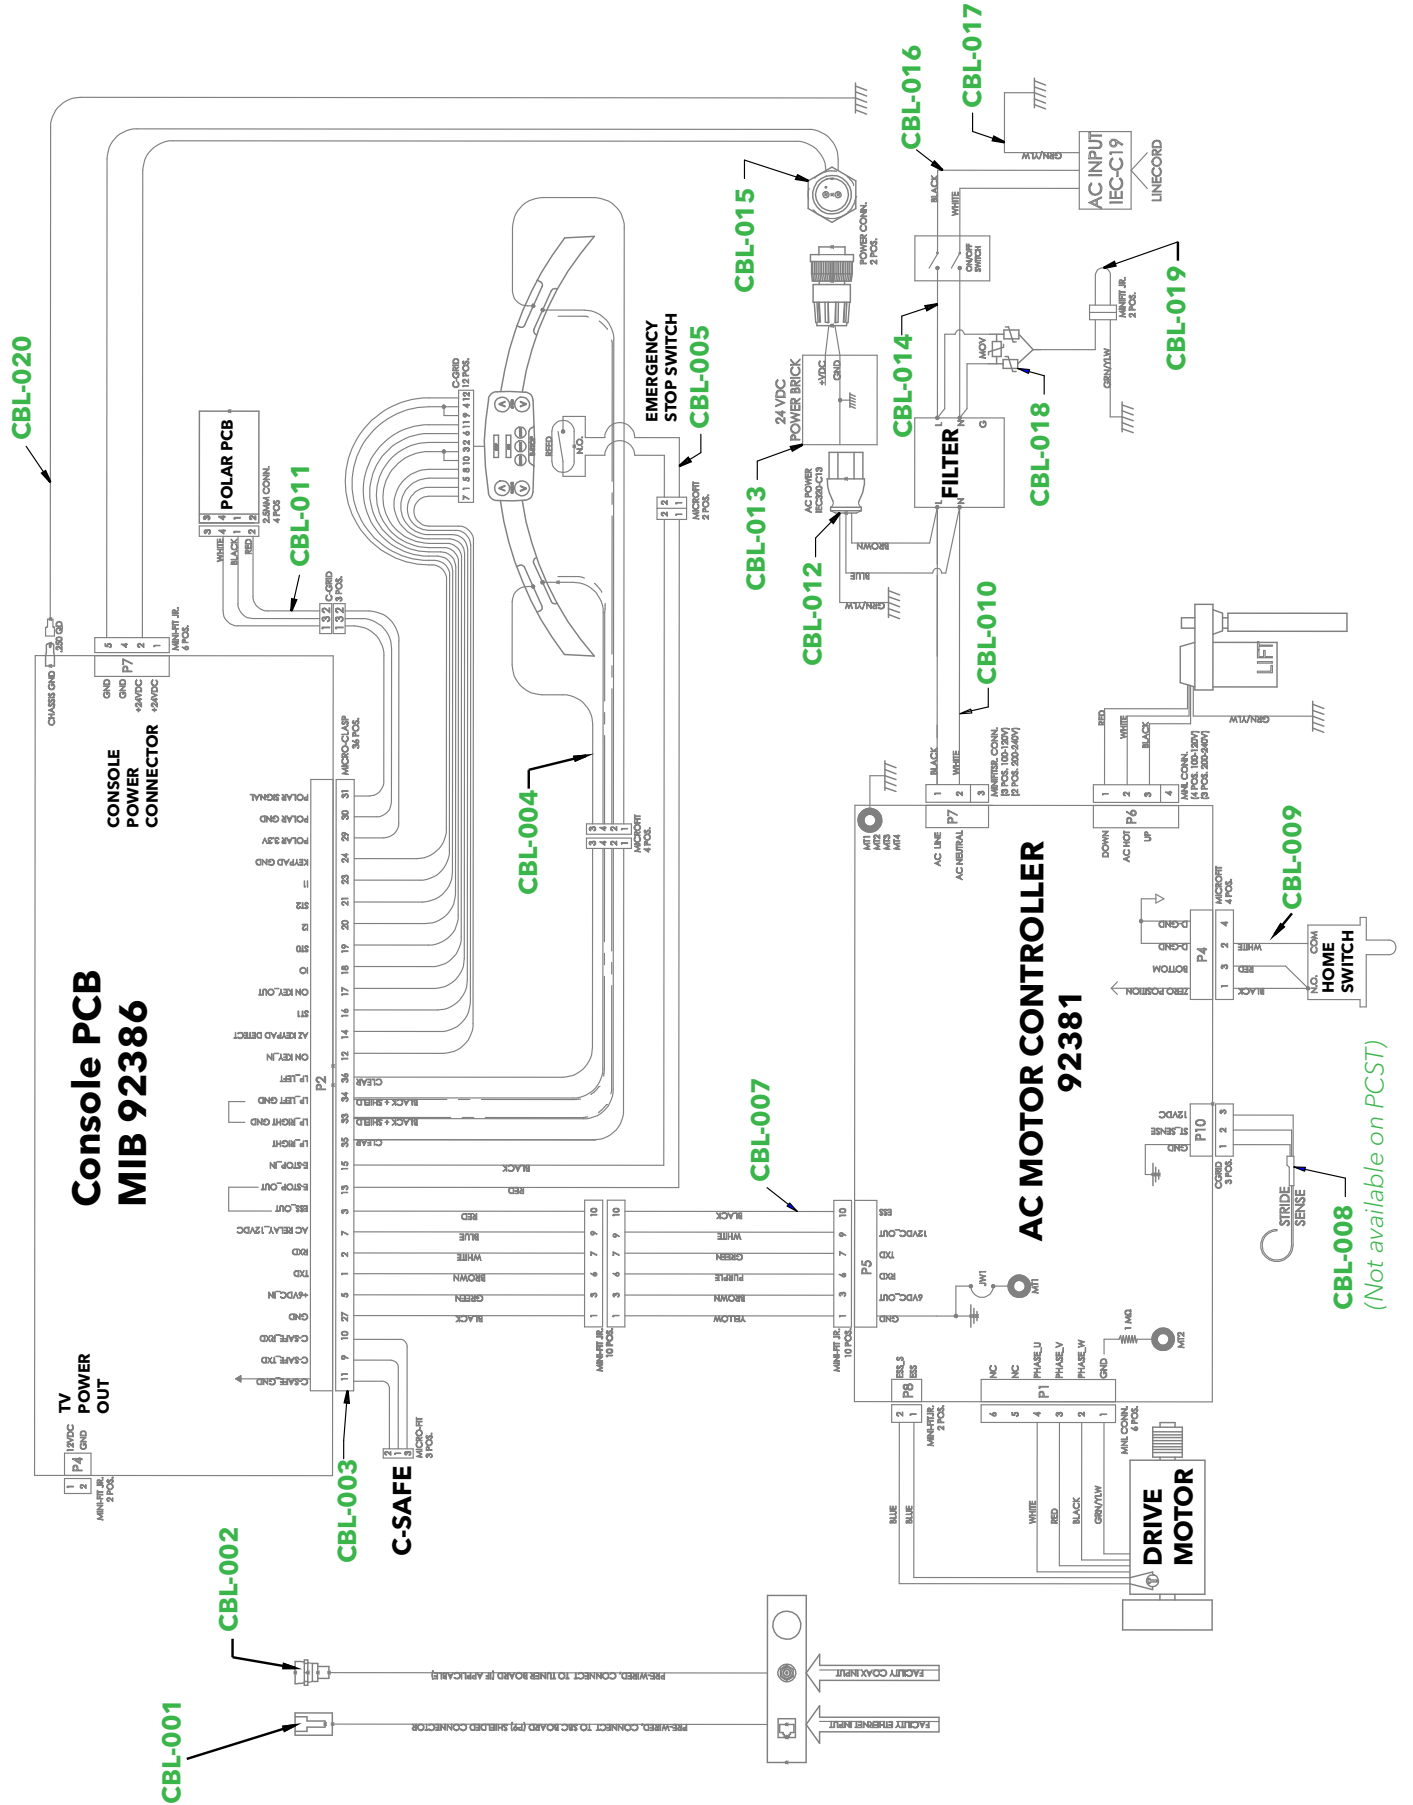

Electric Wiring Diagrams and Cable Parts List - DISCOVER