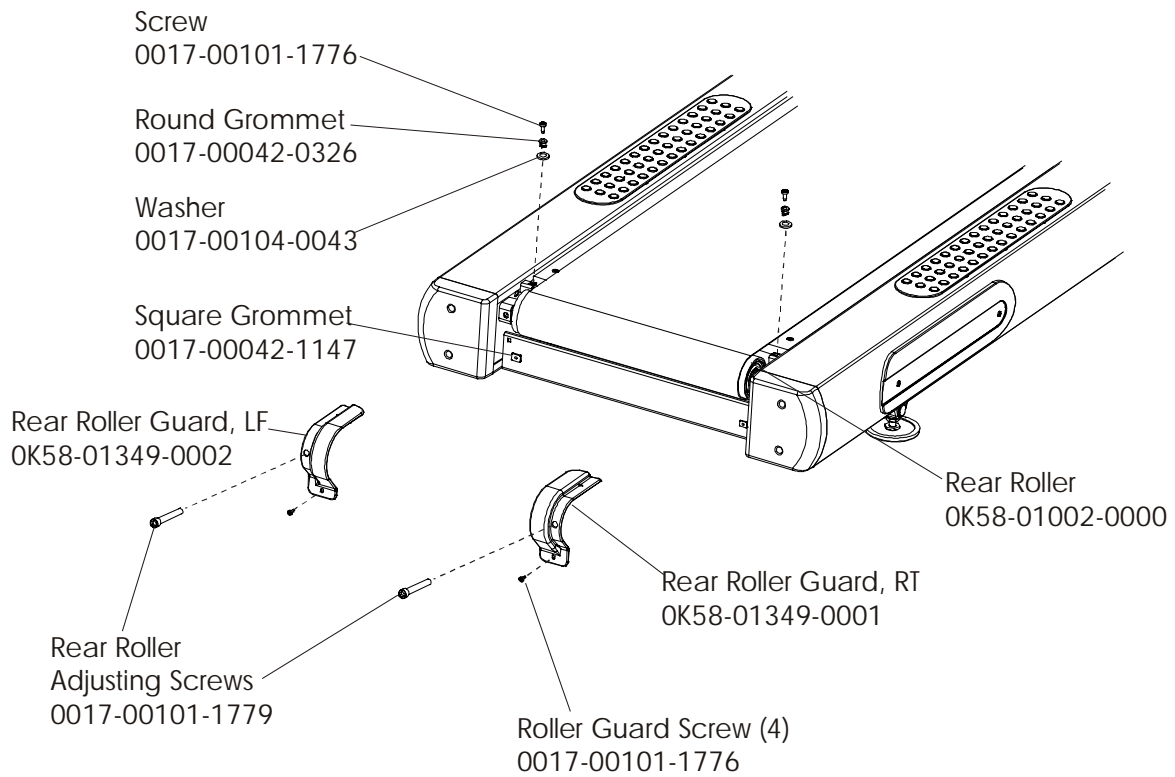

Treadmill 95Ti

Belt, Deck, Rear Roller

95T-0XXXX-01
S/N TTI100000

NOTE: S/N TTI101225 & Below, use Kit No. GK58-00002-0066