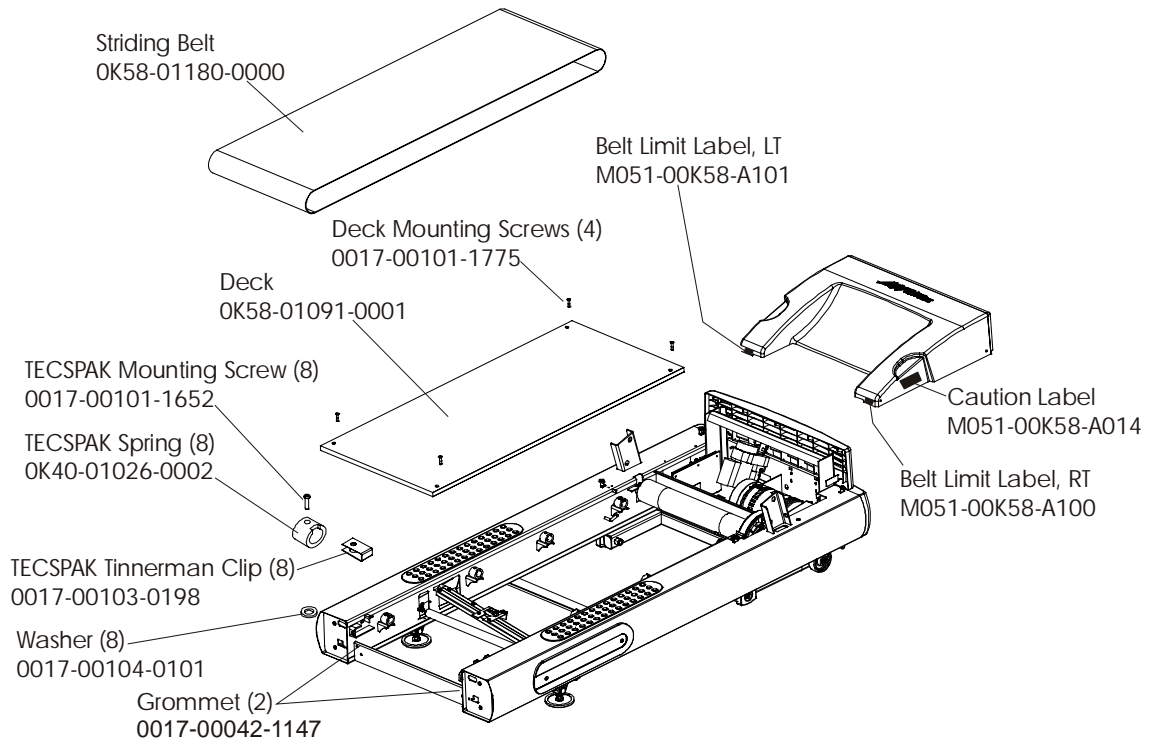

Treadmill 95Ti

Belt, Deck, Rear Roller

95T-0XXXX-01
S/N TTI100000

NOTE: S/N TTI101225 & Below, use Kit No. GK58-00002-0066