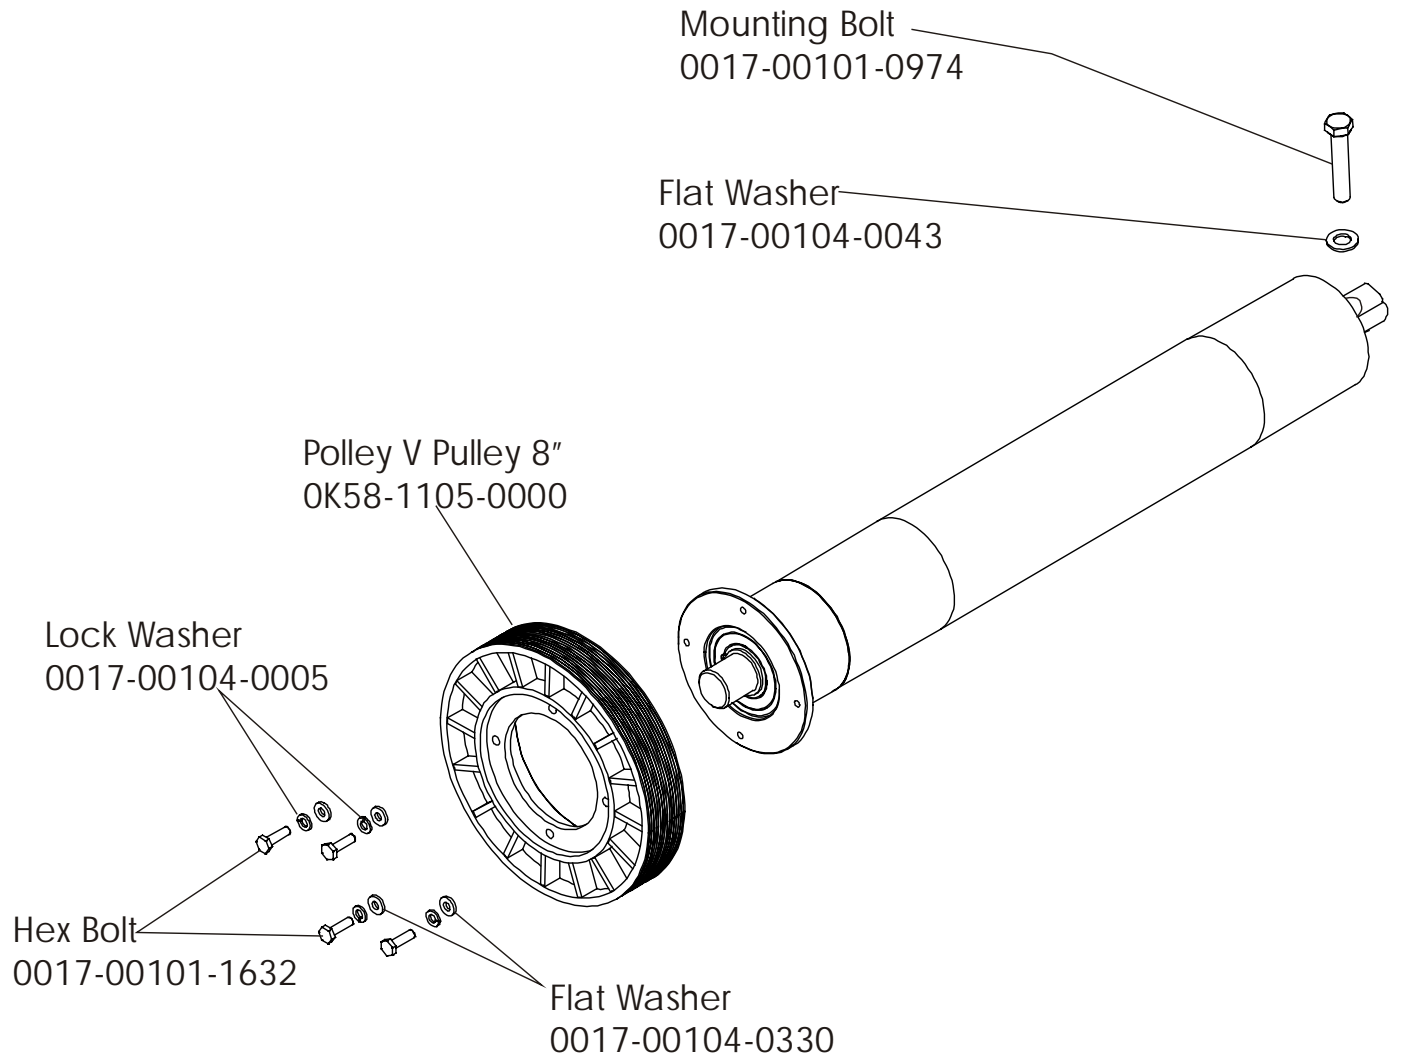

Treadmill 95Ti
Front Roller Assy AK58-00066-0000

95T-0XXXX-01
S/N TTI100000