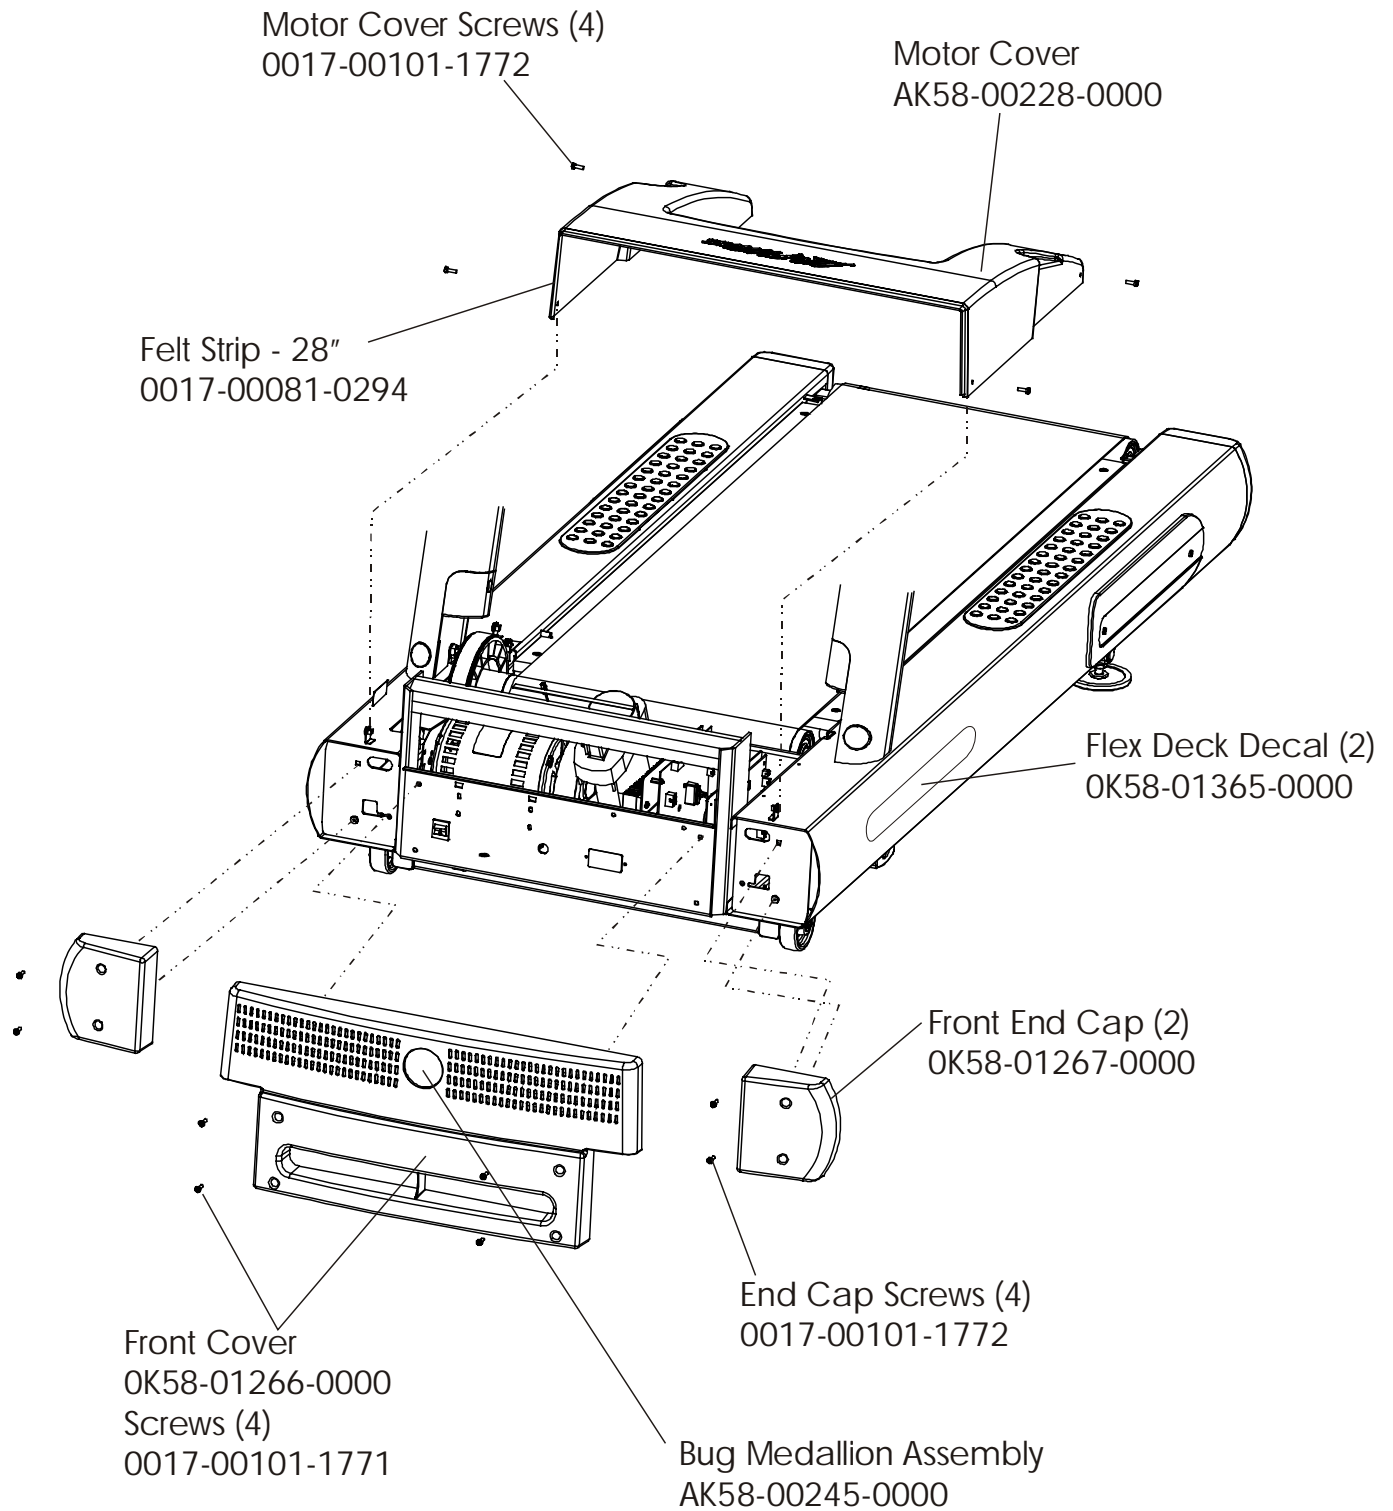

Treadmill 95Ti
Covers, End Caps, Hardware

95T-0XXXX-01
S/N TTI100000