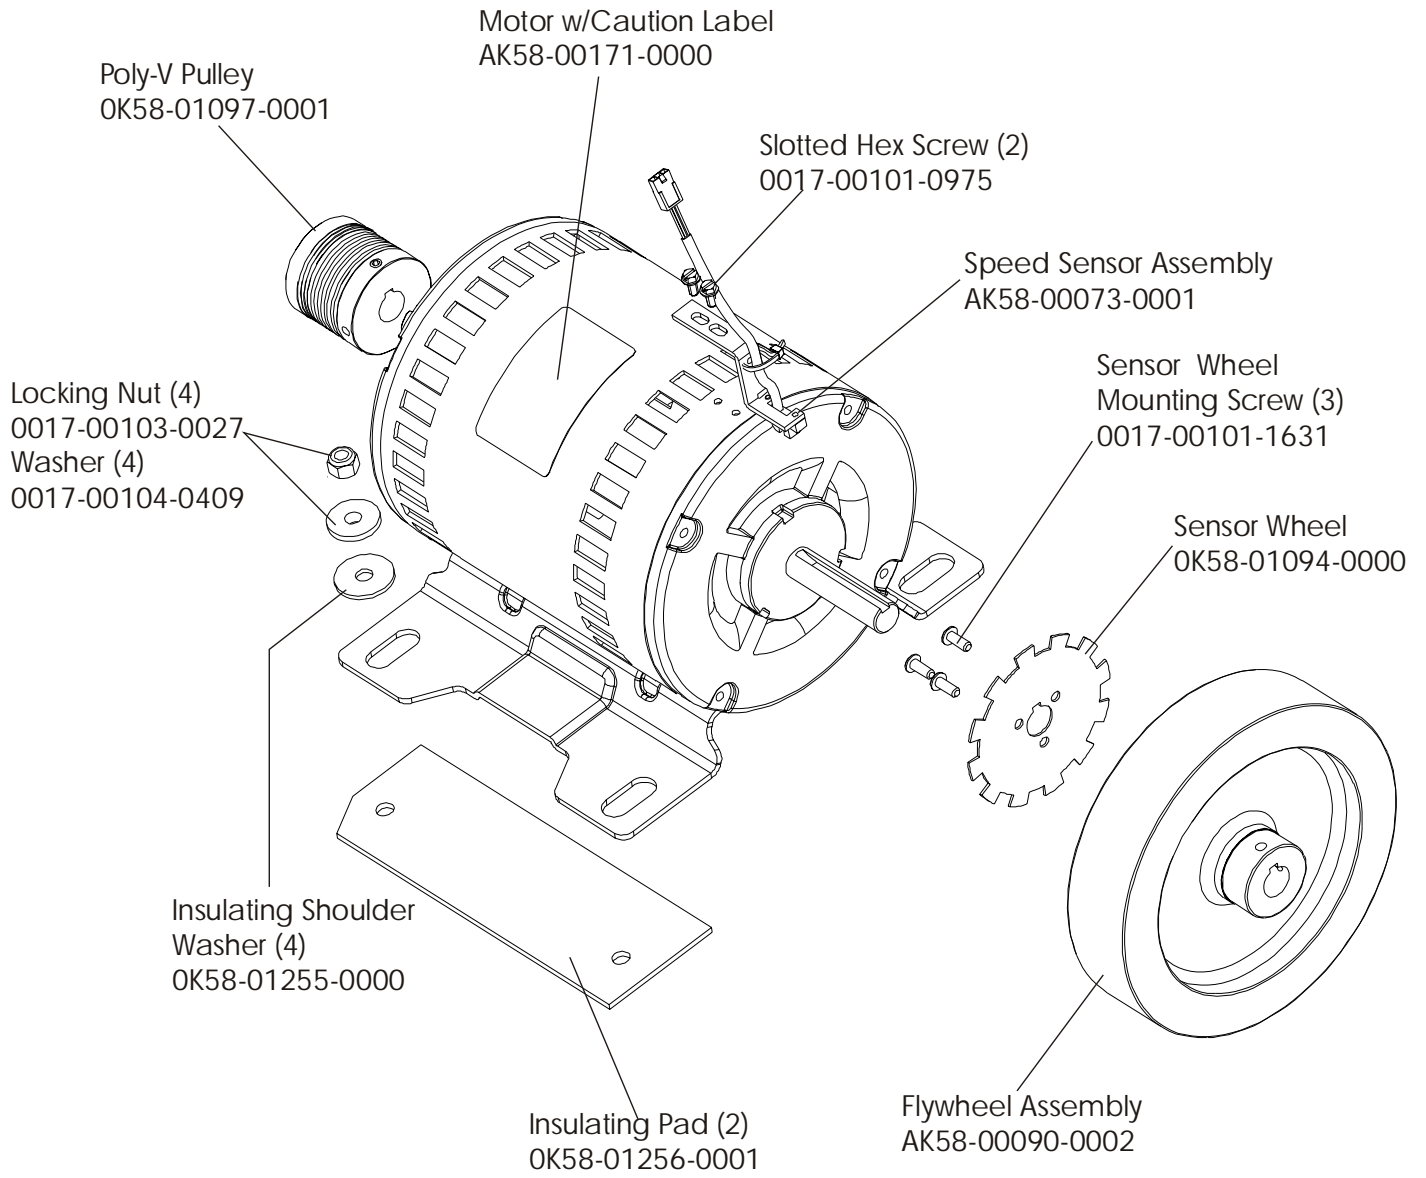

Treadmill 95Ti
Drive Motor Assembly

95T-0XXXX-01
S/N TTI100000