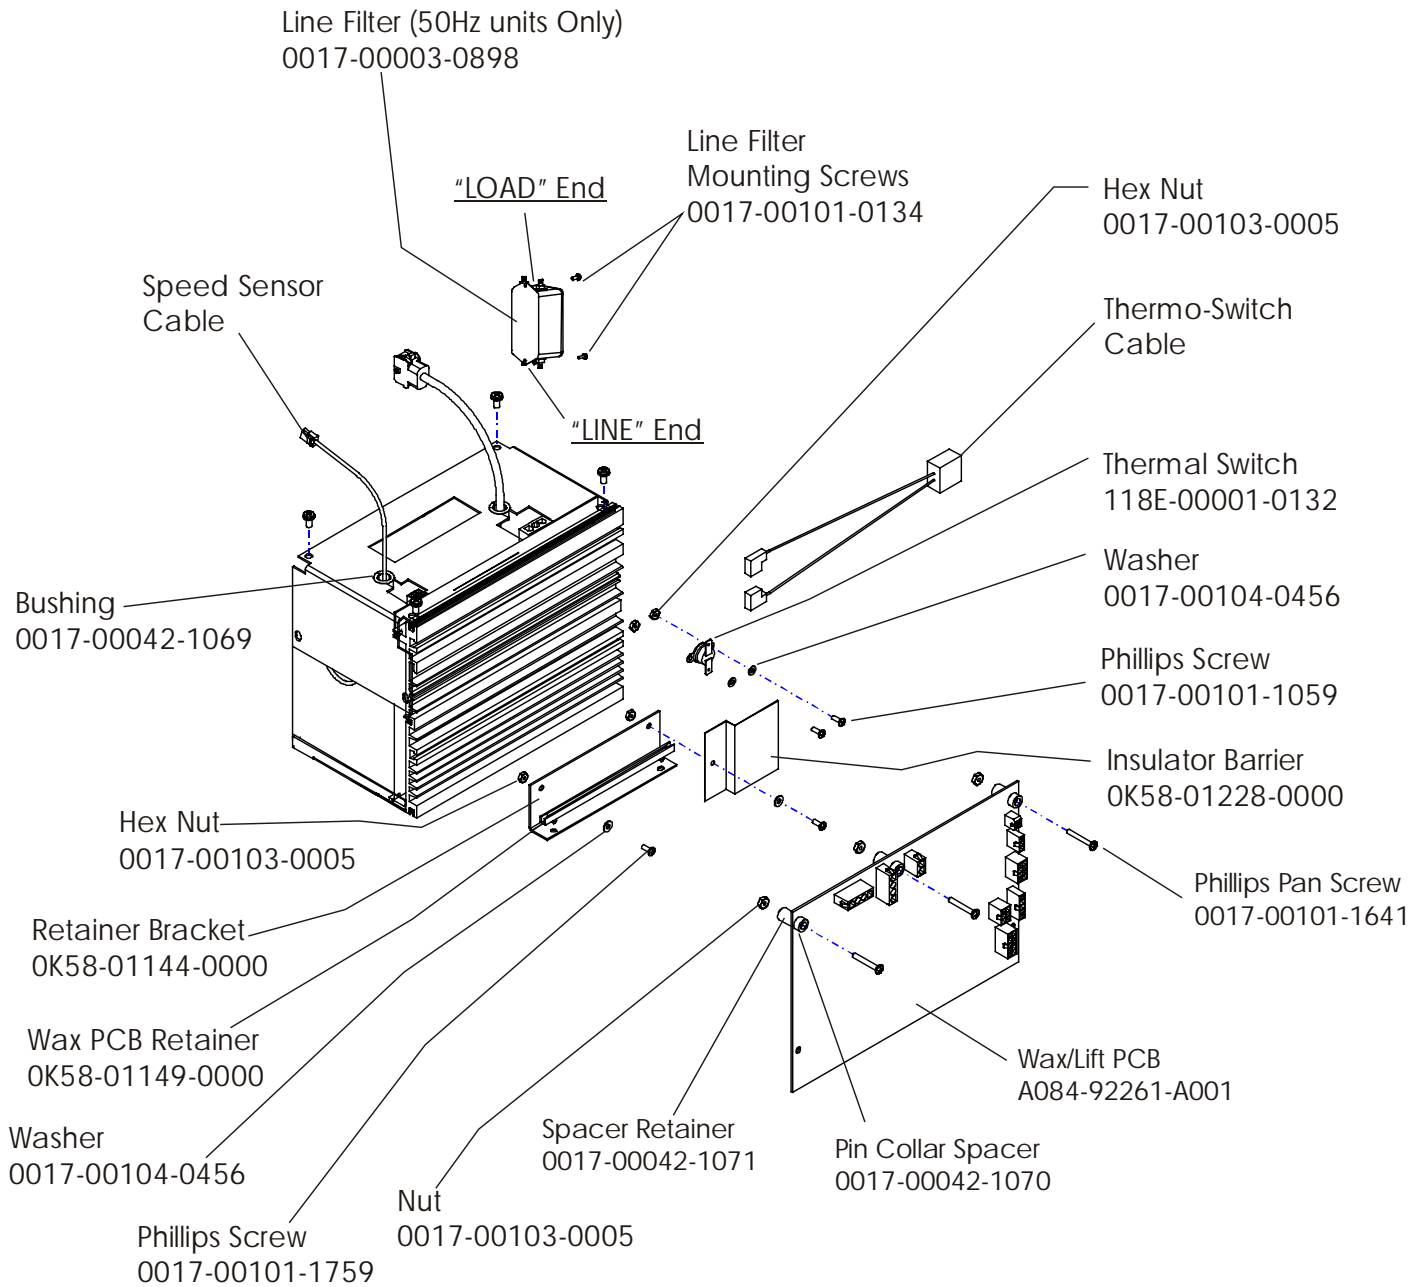

Treadmill 95Ti
Wax/Lift & Motor Controller Assy

95T-0XXXX-01
S/N TTI100000

AK58-00153-0001 (120v/60Hz)
AK58-00153-0002 (230v/50Hz)