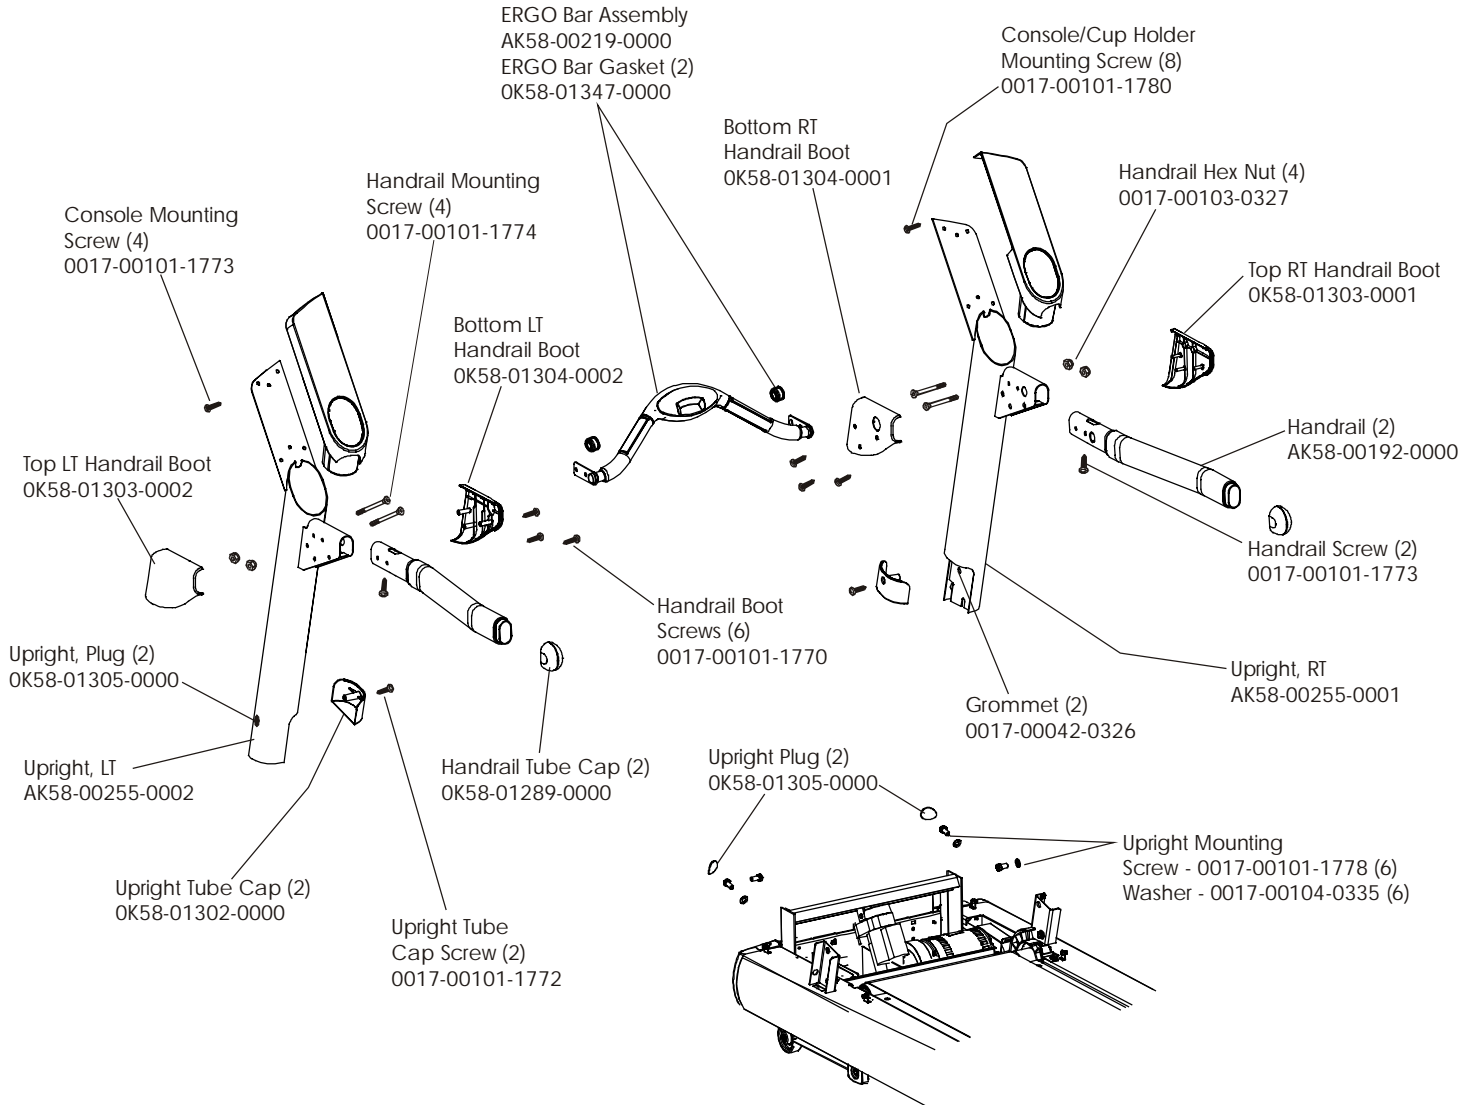

Treadmill 95Ti

Handrail Assembly

95T-0XXXX-01
S/N TTI100000

Hardware Bag Assembly AK58-00226-0000