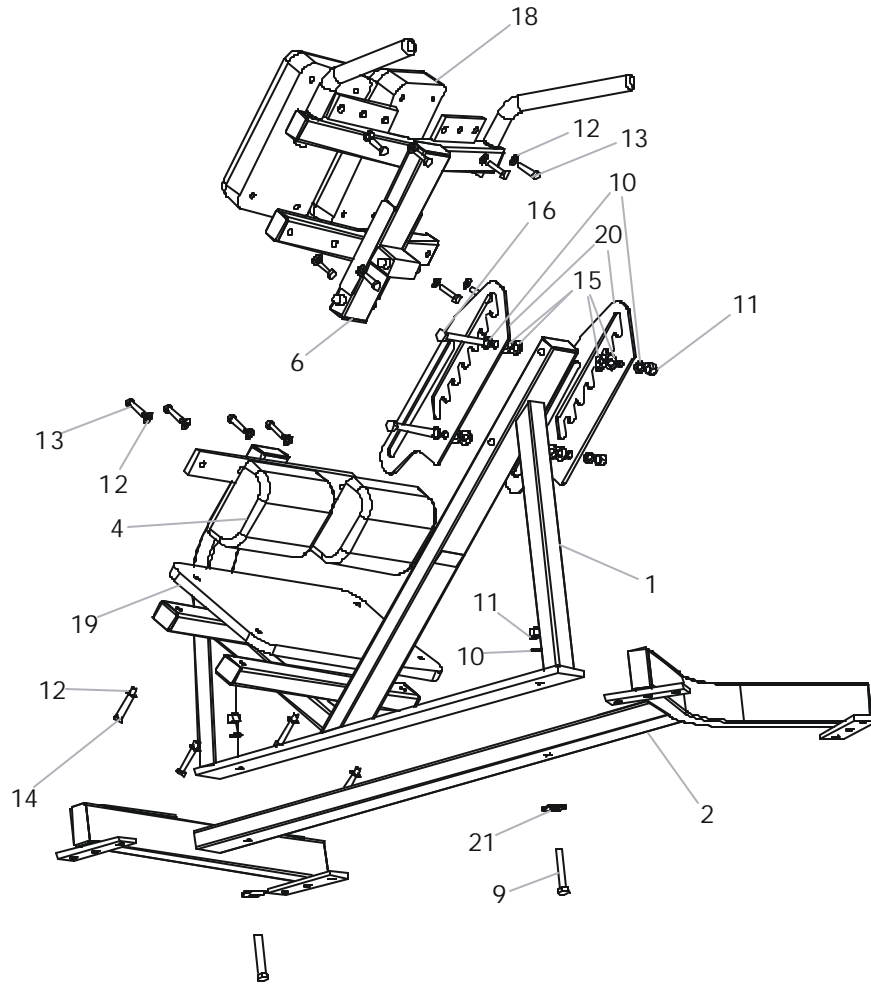

BWBE - Body Weight Back Extension

ITEM	QTY	PART NO	DESCRIPTION
1	1	BWBE-CST-0	Seat frame
2	1	BWBE-CBF-0	Base frame
4	2	U-8-4.5	Standard 8" Pad
6	1	BWBE-CAJ-0	Thigh adjustment
9	2	H-BOLT-1/2X3	1/2x3 bolt
10	6	H-BOLT-1/2 INT LK WASH	1/2" Internal lock washer
11	4	H-LOCKUT-1/2 LARGE	1/2" Thick lock nut
12	16	H-3/8 FLAT WASHER	3/8" Flat washer
13	8	H-BOLT-3/8X1.5	3/8x1-1/2 bolt
14	8	H-BOLT-3/8X2.5	3/8x2-1/2 bolt
15	9	H-1/2-FLAT-WASHER	1/2" Flat washer
16	2	H-BOLT-1/2X4.5	1/2x4-1/2 bolt
18	2	U-ROW	
19	1	U-BWBE-FP	Foot board
20	2	H-GUN-RACK-BWBE	Adjustment Bracket
21	2	H-BACK-WASH	Backing washer