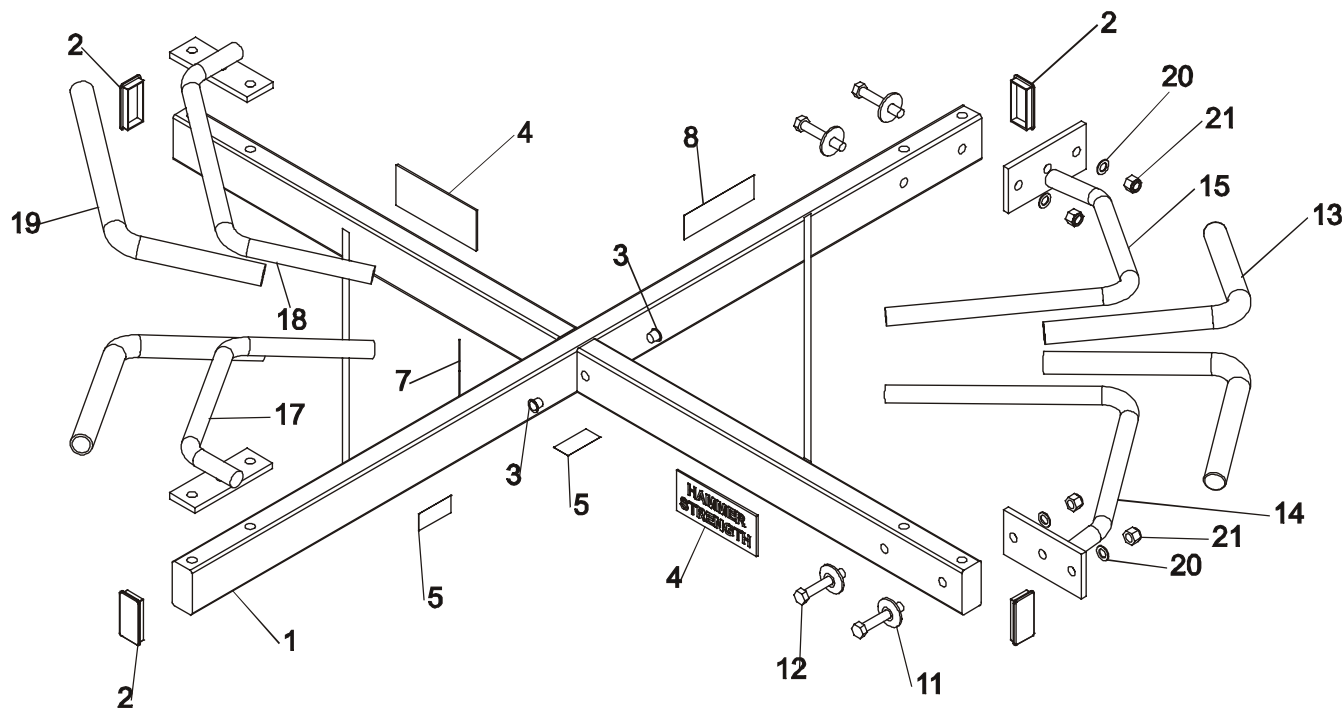

LifeFitness

HAMMER STRENGTH BWCDLR - BODY WT CHIN/DIP/LEG RAISE

Customer Support Services ***PARTS MANUAL***

BWCDLR - BODY WT CHIN/DIP/LEG RAISE

Notes:

BWCDLR - BODY WT CHIN/DIP/LEG RAISE

Contents

	PAGE
COMPONENT ASSEMBLY.....	4
TOP FRAME ASSEMBLY.....	5
LEFT SIDE FRAME.....	6
BOTTOM FRAME ASSEMBLY.....	7

BWCDLR - BODY WT CHIN/DIP/LEG RAISE COMPONENT ASSEMBLY

ITEM NO	QTY.	PART NO.	DESCRIPTION
1	1	BWCDLR-CBX-0	Bottom Frame Assembly
2	1	BWCD-CSFL-0	Chin SF Left Assembly
3	1	BWCD-CSFR-0	Chin SF Right Assembly
4	1	BWCDLR-CSFL-0	LR Side Frame Right Assembly
5	1	BWCDLR-CSFR-0	DR Side Frame Left Assembly
6	1	BWCDLR-CTX-0	Top Frame Assembly
10	8	HHB.5X3	1/2 X 3 Bolt
12	4	HHB.375X1.5	3/8 X 1 1/2 Bolt
13	2	H-HPLUG	Hole Plug
15	8	HHB.5X4.5	1/2 X 4 1/2 Bolt
16	2	U10-4.5	Pad, 10-4.5
17	32	0017-00104-0379	9/16" Internal Lock Washer
18	12	0017-00103-0224	1/2" Thin Lock Nut
19	4	0017-00104-0313	3/8" SAE Flat Washer
20	4	0017-00103-0223	1/2" Thick Lock Nut

BWCDLR - BODY WT CHIN/DIP/LEG RAISE

TOP FRAME ASSEMBLY

ITEM NO	QTY	PART NO.	DESCRIPTION
1	1	BWCDLR-TX-0	Top Frame
2	4	H-PEND3	1 1/2 X 3 End Cap
3	4	H-HPLUG	Hole Plug
4	2	H-NAMEPLATE	Name Plate
5	2	SERIAL NUMBER	Serial Number
7	1	PATENT	Patent Decal
8	1	CHIN DIP	Product Decal
11	4	H-BACK-WASH	Backing Washer
12	4	HHB.5X3	1/2 X 3 Bolt
13	2	H-GRIP(BWCDLR-1)	HandGrip
14	1	BWCDLR-LX-0	Pronate Handlebar Left
15	1	BWCDLR-LX2-0	Pronate Handlebar Right
17	1	BWCDLR-RX-0	Right Sup. Handlebar
18	1	BWCDLR-RX2-0	Left Sup. Handlebar
19	2	H-GRIP(BWCDLR-2)	HandGrip
20	4	0017-00104-0379	1/2" Internal Lock Washer
21	4	0017-00103-0223	1/2" Thick Lock Nut

BWCDLR - BODY WT CHIN/DIP/LEG RAISE

LEFT SIDE FRAME

RIGHT SIDE FRAME
MIRROR IMAGE

ITEM NO	QTY.	PART NO.	DESCRIPTION
2	3	H-PLATE-G1	Small Plate Guard
3	4	H-PEND2	1 1/2 X 2 Endcap
4	5	H-HPLUG	Hole Plug
6	1	BWCDLR-SFR-0	LR Side Frame Left
7	1	H-GRIP(ILDRW-B00)	HandGrip