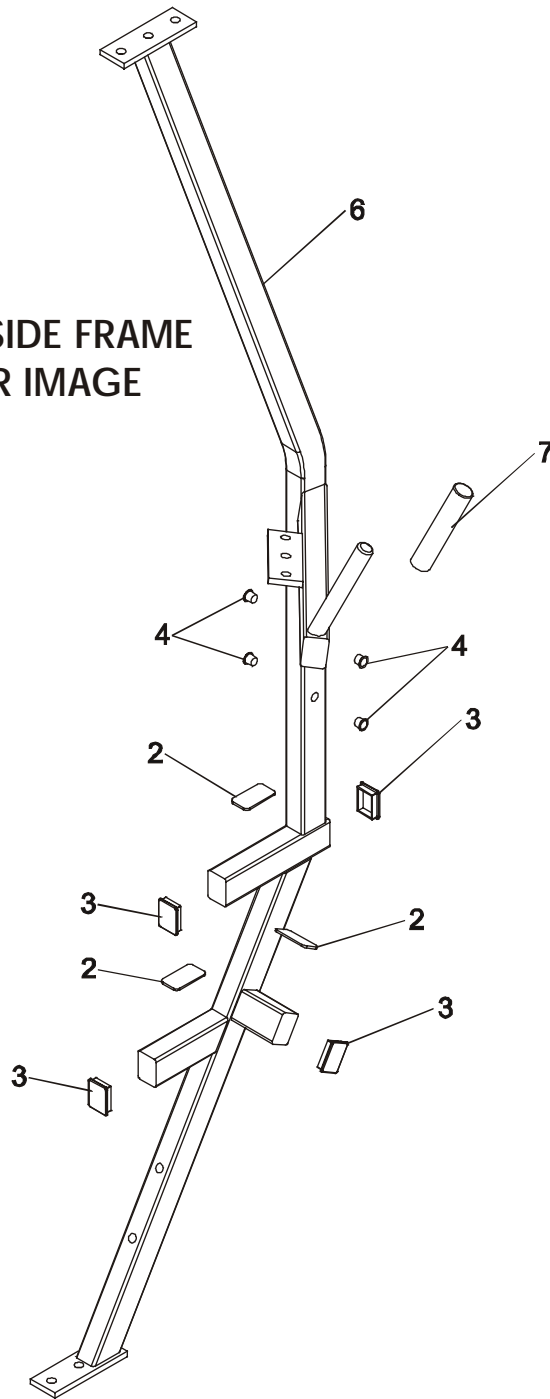

LifeFitness

HAMMER STRENGTH BWCDLR - BODY WT CHIN/DIP/LEG RAISE

Customer Support Services ***PARTS MANUAL***

BWCDLR - BODY WT CHIN/DIP/LEG RAISE

Notes:

BWCDLR - BODY WT CHIN/DIP/LEG RAISE

Contents

	PAGE
COMPONENT ASSEMBLY.....	4
TOP FRAME ASSEMBLY.....	5
LEFT SIDE FRAME.....	6
BOTTOM FRAME ASSEMBLY.....	7

BWCDLR - BODY WT CHIN/DIP/LEG RAISE COMPONENT ASSEMBLY

ITEM NO	QTY.	PART NO.	DESCRIPTION
1	1	BWCDLR-CBX-0	Bottom Frame Assembly
2	1	BWCD-CSFL-0	Chin SF Left Assembly
3	1	BWCD-CSFR-0	Chin SF Right Assembly
4	1	BWCDLR-CSFL-0	LR Side Frame Right Assembly
5	1	BWCDLR-CSFR-0	DR Side Frame Left Assembly
6	1	BWCDLR-CTX-0	Top Frame Assembly
10	8	HHB.5X3	1/2 X 3 Bolt
12	4	HHB.375X1.5	3/8 X 1 1/2 Bolt
13	2	H-HPLUG	Hole Plug
15	8	HHB.5X4.5	1/2 X 4 1/2 Bolt
16	2	U10-4.5	Pad, 10-4.5
17	32	0017-00104-0379	9/16" Internal Lock Washer
18	12	0017-00103-0224	1/2" Thin Lock Nut
19	4	0017-00104-0313	3/8" SAE Flat Washer
20	4	0017-00103-0223	1/2" Thick Lock Nut

BWCDLR - BODY WT CHIN/DIP/LEG RAISE

TOP FRAME ASSEMBLY

ITEM NO	QTY	PART NO.	DESCRIPTION
1	1	BWCDLR-TX-0	Top Frame
2	4	H-PEND3	1 1/2 X 3 End Cap
3	4	H-HPLUG	Hole Plug
4	2	H-NAMEPLATE	Name Plate
5	2	SERIAL NUMBER	Serial Number
7	1	PATENT	Patent Decal
8	1	CHIN DIP	Product Decal
11	4	H-BACK-WASH	Backing Washer
12	4	HHB.5X3	1/2 X 3 Bolt
13	2	H-GRIP(BWCDLR-1)	HandGrip
14	1	BWCDLR-LX-0	Pronate Handlebar Left
15	1	BWCDLR-LX2-0	Pronate Handlebar Right
17	1	BWCDLR-RX-0	Right Sup. Handlebar
18	1	BWCDLR-RX2-0	Left Sup. Handlebar
19	2	H-GRIP(BWCDLR-2)	HandGrip
20	4	0017-00104-0379	1/2" Internal Lock Washer
21	4	0017-00103-0223	1/2" Thick Lock Nut

BWCDLR - BODY WT CHIN/DIP/LEG RAISE

LEFT SIDE FRAME

RIGHT SIDE FRAME
MIRROR IMAGE

ITEM NO	QTY.	PART NO.	DESCRIPTION
2	3	H-PLATE-G1	Small Plate Guard
3	4	H-PEND2	1 1/2 X 2 Endcap
4	5	H-HPLUG	Hole Plug
6	1	BWCDLR-SFR-0	LR Side Frame Left
7	1	H-GRIP(ILDRW-B00)	HandGrip