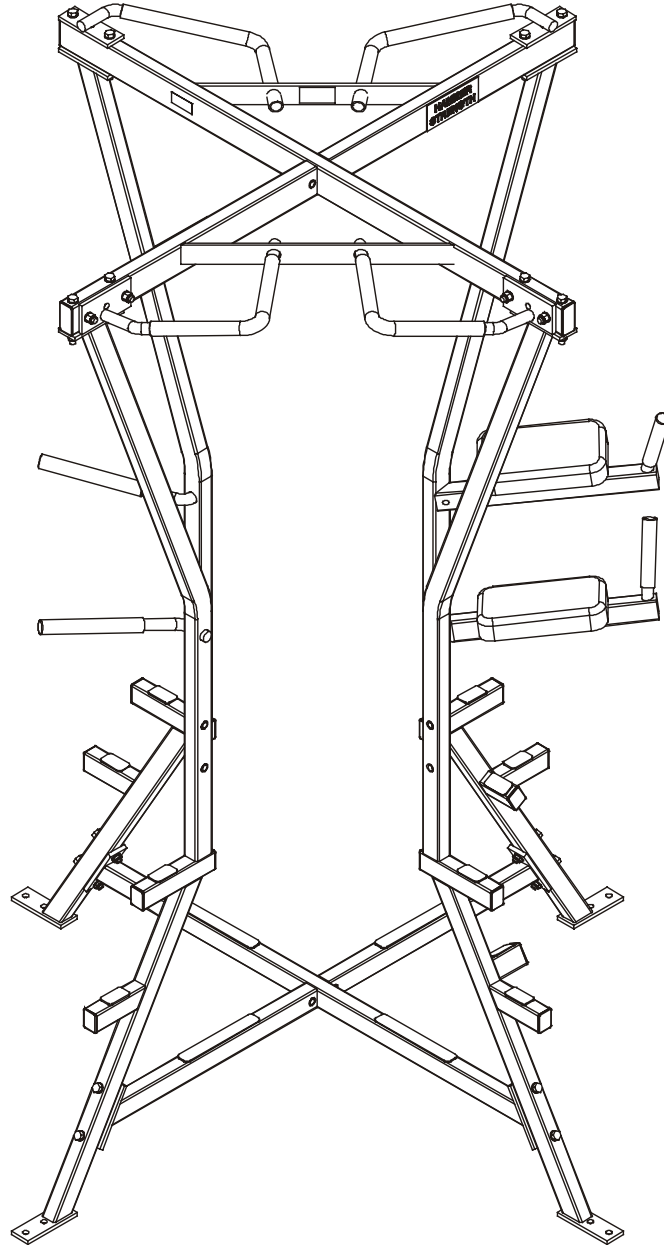

LifeFitness

HAMMER STRENGTH BWCDLR - BODY WT CHIN/DIP/LEG RAISE

Customer Support Services ***PARTS MANUAL***

BWCDLR - BODY WT CHIN/DIP/LEG RAISE

Notes:

BWCDLR - BODY WT CHIN/DIP/LEG RAISE

Contents

	PAGE
COMPONENT ASSEMBLY.....	4
TOP FRAME ASSEMBLY.....	5
LEFT SIDE FRAME.....	6
BOTTOM FRAME ASSEMBLY.....	7

BWCDLR - BODY WT CHIN/DIP/LEG RAISE COMPONENT ASSEMBLY

ITEM NO	QTY.	PART NO.	DESCRIPTION
1	1	BWCDLR-CBX-0	Bottom Frame Assembly
2	1	BWCD-CSFL-0	Chin SF Left Assembly
3	1	BWCD-CSFR-0	Chin SF Right Assembly
4	1	BWCDLR-CSFL-0	LR Side Frame Right Assembly
5	1	BWCDLR-CSFR-0	DR Side Frame Left Assembly
6	1	BWCDLR-CTX-0	Top Frame Assembly
10	8	HHB.5X3	1/2 X 3 Bolt
12	4	HHB.375X1.5	3/8 X 1 1/2 Bolt
13	2	H-HPLUG	Hole Plug
15	8	HHB.5X4.5	1/2 X 4 1/2 Bolt
16	2	U10-4.5	Pad, 10-4.5
17	32	0017-00104-0379	9/16" Internal Lock Washer
18	12	0017-00103-0224	1/2" Thin Lock Nut
19	4	0017-00104-0313	3/8" SAE Flat Washer
20	4	0017-00103-0223	1/2" Thick Lock Nut

BWCDLR - BODY WT CHIN/DIP/LEG RAISE

TOP FRAME ASSEMBLY

ITEM NO	QTY	PART NO.	DESCRIPTION
1	1	BWCDLR-TX-0	Top Frame
2	4	H-PEND3	1 1/2 X 3 End Cap
3	4	H-HPLUG	Hole Plug
4	2	H-NAMEPLATE	Name Plate
5	2	SERIAL NUMBER	Serial Number
7	1	PATENT	Patent Decal
8	1	CHIN DIP	Product Decal
11	4	H-BACK-WASH	Backing Washer
12	4	HHB.5X3	1/2 X 3 Bolt
13	2	H-GRIP(BWCDLR-1)	HandGrip
14	1	BWCDLR-LX-0	Pronate Handlebar Left
15	1	BWCDLR-LX2-0	Pronate Handlebar Right
17	1	BWCDLR-RX-0	Right Sup. Handlebar
18	1	BWCDLR-RX2-0	Left Sup. Handlebar
19	2	H-GRIP(BWCDLR-2)	HandGrip
20	4	0017-00104-0379	1/2" Internal Lock Washer
21	4	0017-00103-0223	1/2" Thick Lock Nut

BWCDLR - BODY WT CHIN/DIP/LEG RAISE

LEFT SIDE FRAME

RIGHT SIDE FRAME
MIRROR IMAGE

ITEM NO	QTY.	PART NO.	DESCRIPTION
2	3	H-PLATE-G1	Small Plate Guard
3	4	H-PEND2	1 1/2 X 2 Endcap
4	5	H-HPLUG	Hole Plug
6	1	BWCDLR-SFR-0	LR Side Frame Left
7	1	H-GRIP(ILDRW-B00)	HandGrip