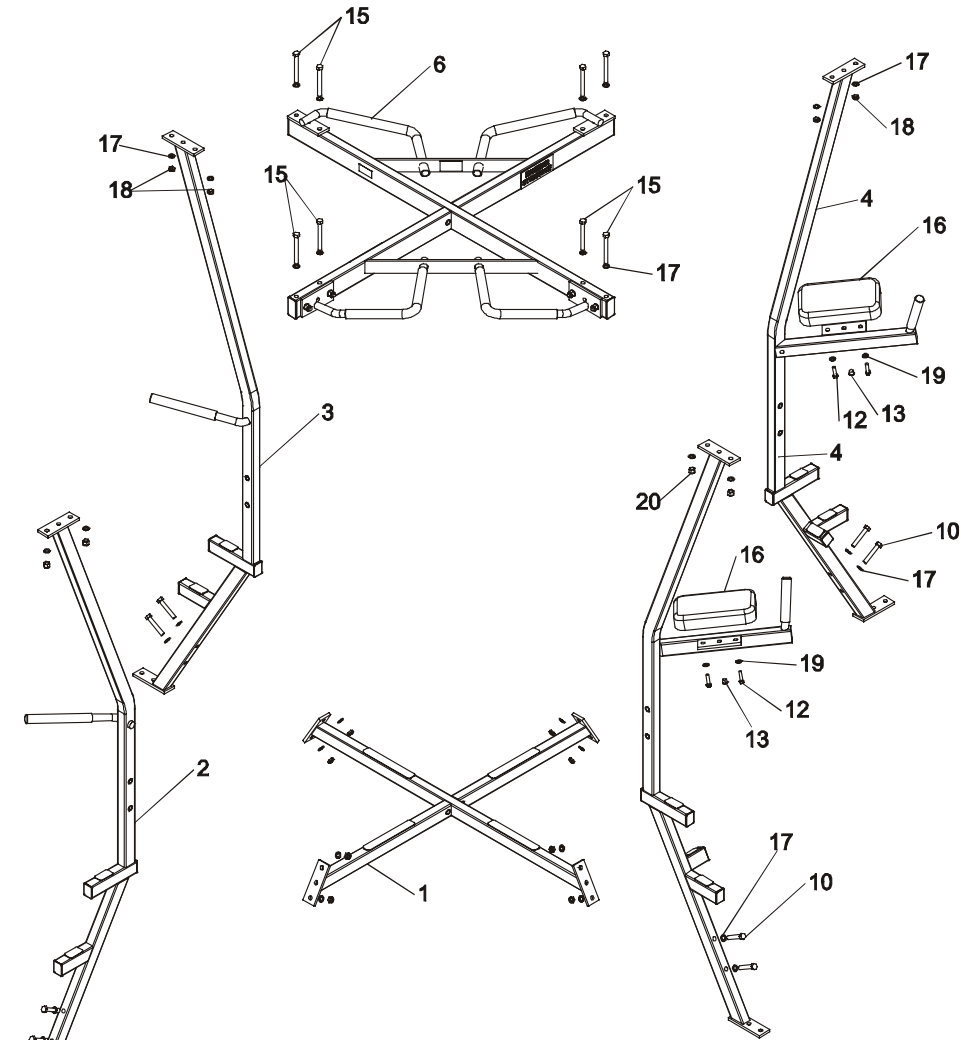

LifeFitness

HAMMER STRENGTH BWCDLR - BODY WT CHIN/DIP/LEG RAISE

Customer Support Services ***PARTS MANUAL***

BWCDLR - BODY WT CHIN/DIP/LEG RAISE

Notes:

BWCDLR - BODY WT CHIN/DIP/LEG RAISE

Contents

	PAGE
COMPONENT ASSEMBLY.....	4
TOP FRAME ASSEMBLY.....	5
LEFT SIDE FRAME.....	6
BOTTOM FRAME ASSEMBLY.....	7

BWCDLR - BODY WT CHIN/DIP/LEG RAISE COMPONENT ASSEMBLY

ITEM NO	QTY.	PART NO.	DESCRIPTION
1	1	BWCDLR-CBX-0	Bottom Frame Assembly
2	1	BWCD-CSFL-0	Chin SF Left Assembly
3	1	BWCD-CSFR-0	Chin SF Right Assembly
4	1	BWCDLR-CSFL-0	LR Side Frame Right Assembly
5	1	BWCDLR-CSFR-0	DR Side Frame Left Assembly
6	1	BWCDLR-CTX-0	Top Frame Assembly
10	8	HHB.5X3	1/2 X 3 Bolt
12	4	HHB.375X1.5	3/8 X 1 1/2 Bolt
13	2	H-HPLUG	Hole Plug
15	8	HHB.5X4.5	1/2 X 4 1/2 Bolt
16	2	U10-4.5	Pad, 10-4.5
17	32	0017-00104-0379	9/16" Internal Lock Washer
18	12	0017-00103-0224	1/2" Thin Lock Nut
19	4	0017-00104-0313	3/8" SAE Flat Washer
20	4	0017-00103-0223	1/2" Thick Lock Nut

BWCDLR - BODY WT CHIN/DIP/LEG RAISE

TOP FRAME ASSEMBLY

ITEM NO	QTY	PART NO.	DESCRIPTION
1	1	BWCDLR-TX-0	Top Frame
2	4	H-PEND3	1 1/2 X 3 End Cap
3	4	H-HPLUG	Hole Plug
4	2	H-NAMEPLATE	Name Plate
5	2	SERIAL NUMBER	Serial Number
7	1	PATENT	Patent Decal
8	1	CHIN DIP	Product Decal
11	4	H-BACK-WASH	Backing Washer
12	4	HHB.5X3	1/2 X 3 Bolt
13	2	H-GRIP(BWCDLR-1)	HandGrip
14	1	BWCDLR-LX-0	Pronate Handlebar Left
15	1	BWCDLR-LX2-0	Pronate Handlebar Right
17	1	BWCDLR-RX-0	Right Sup. Handlebar
18	1	BWCDLR-RX2-0	Left Sup. Handlebar
19	2	H-GRIP(BWCDLR-2)	HandGrip
20	4	0017-00104-0379	1/2" Internal Lock Washer
21	4	0017-00103-0223	1/2" Thick Lock Nut

BWCDLR - BODY WT CHIN/DIP/LEG RAISE

LEFT SIDE FRAME

RIGHT SIDE FRAME
MIRROR IMAGE

ITEM NO	QTY.	PART NO.	DESCRIPTION
2	3	H-PLATE-G1	Small Plate Guard
3	4	H-PEND2	1 1/2 X 2 Endcap
4	5	H-HPLUG	Hole Plug
6	1	BWCDLR-SFR-0	LR Side Frame Left
7	1	H-GRIP(ILDRW-B00)	HandGrip