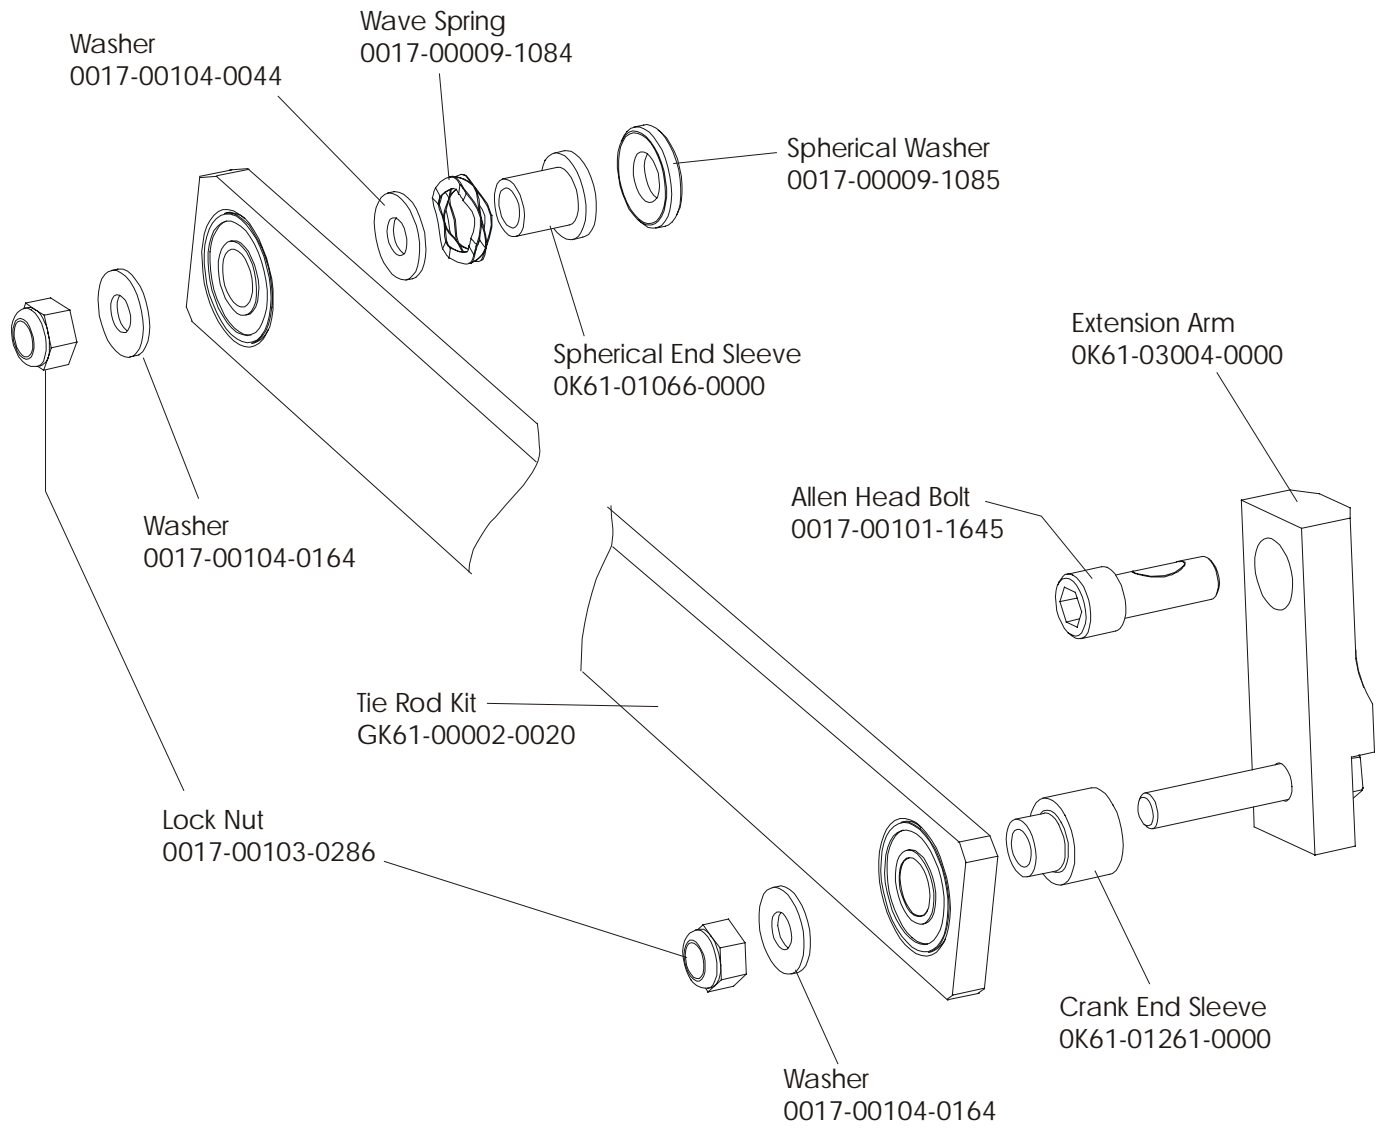

**CT8500 Cross-Trainer CT85-0000-03**  
**Crank Arm w/Roller Assembly**

**S/N CTK 100000-up**

**CT8500 Cross-Trainer CT85-0000-03**  
**Crankshaft Assembly AK61-00230-0001**

**S/N CTK 100000-up**

**CT8500 Cross-Trainer CT85-0000-03**  
**Final Frame Drive Linkage Assembly**

**S/N CTK 100000-up**

**CT8500 Cross-Trainer CT85-0000-03**  
**Anti-Lift Bracket and Outer Pedal Covers**

**S/N CTK 100000-up**

**CT8500 Cross-Trainer CT85-0000-03**  
**Battery, Brackets, and Frame Cover**

**S/N CTK 100000-up**

**Clevis and Front Frame Covers**

**CT8500 Cross-Trainer  
Pedal Lever Assembly**

**CT85-0000-03**

**S/N CTK 100000-up**

Left Pedal Assembly GK61-00002-0005,  
Right Pedal Assembly GK61-00002-0006