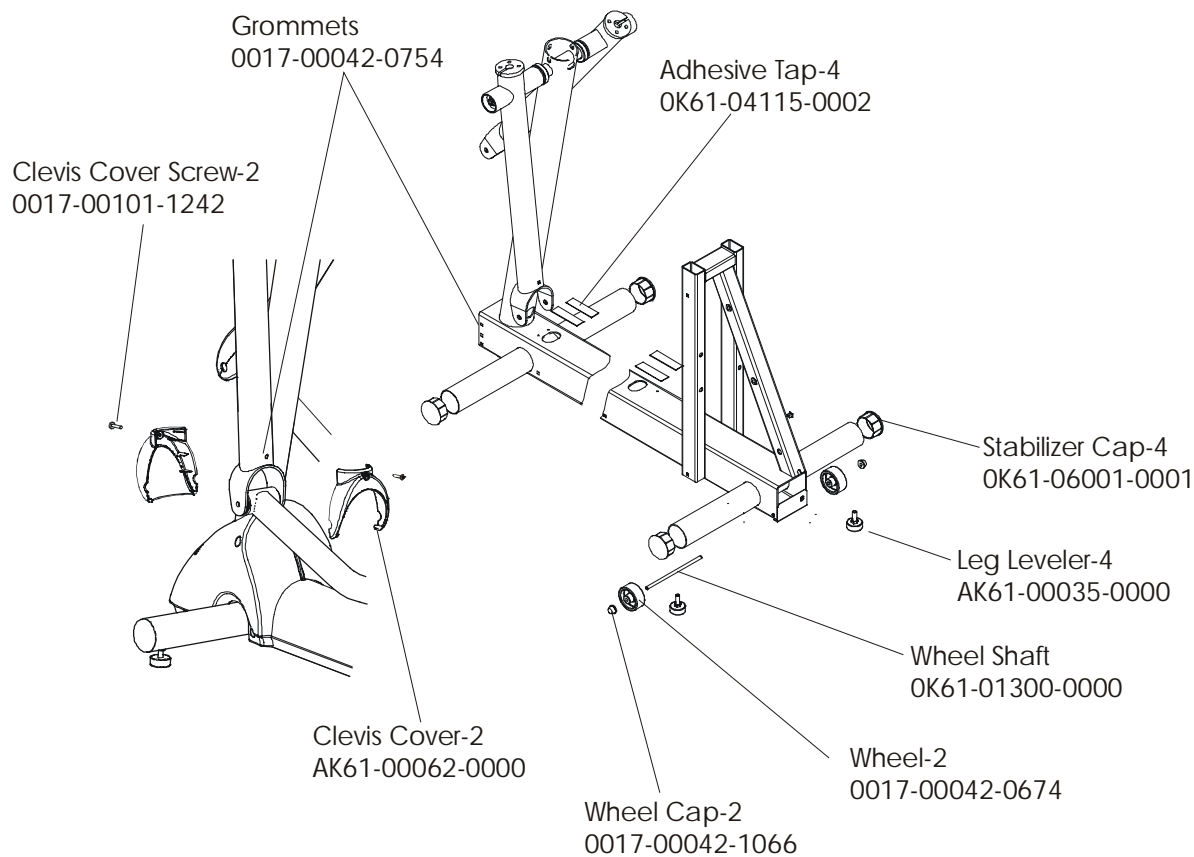

**CT8500 Cross-Trainer CT85-0000-03**  
**Crank Arm w/Roller Assembly**

**S/N CTK 100000-up**

**CT8500 Cross-Trainer CT85-0000-03**  
**Crankshaft Assembly AK61-00230-0001**

**S/N CTK 100000-up**

**CT8500 Cross-Trainer CT85-0000-03**  
**Final Frame Drive Linkage Assembly**

**S/N CTK 100000-up**

**CT8500 Cross-Trainer CT85-0000-03**  
**Anti-Lift Bracket and Outer Pedal Covers**

**S/N CTK 100000-up**

**CT8500 Cross-Trainer CT85-0000-03**  
**Battery, Brackets, and Frame Cover**

**S/N CTK 100000-up**

**Clevis and Front Frame Covers**

**CT8500 Cross-Trainer  
Pedal Lever Assembly**

**CT85-0000-03**

**S/N CTK 100000-up**

Left Pedal Assembly GK61-00002-0005,  
Right Pedal Assembly GK61-00002-0006