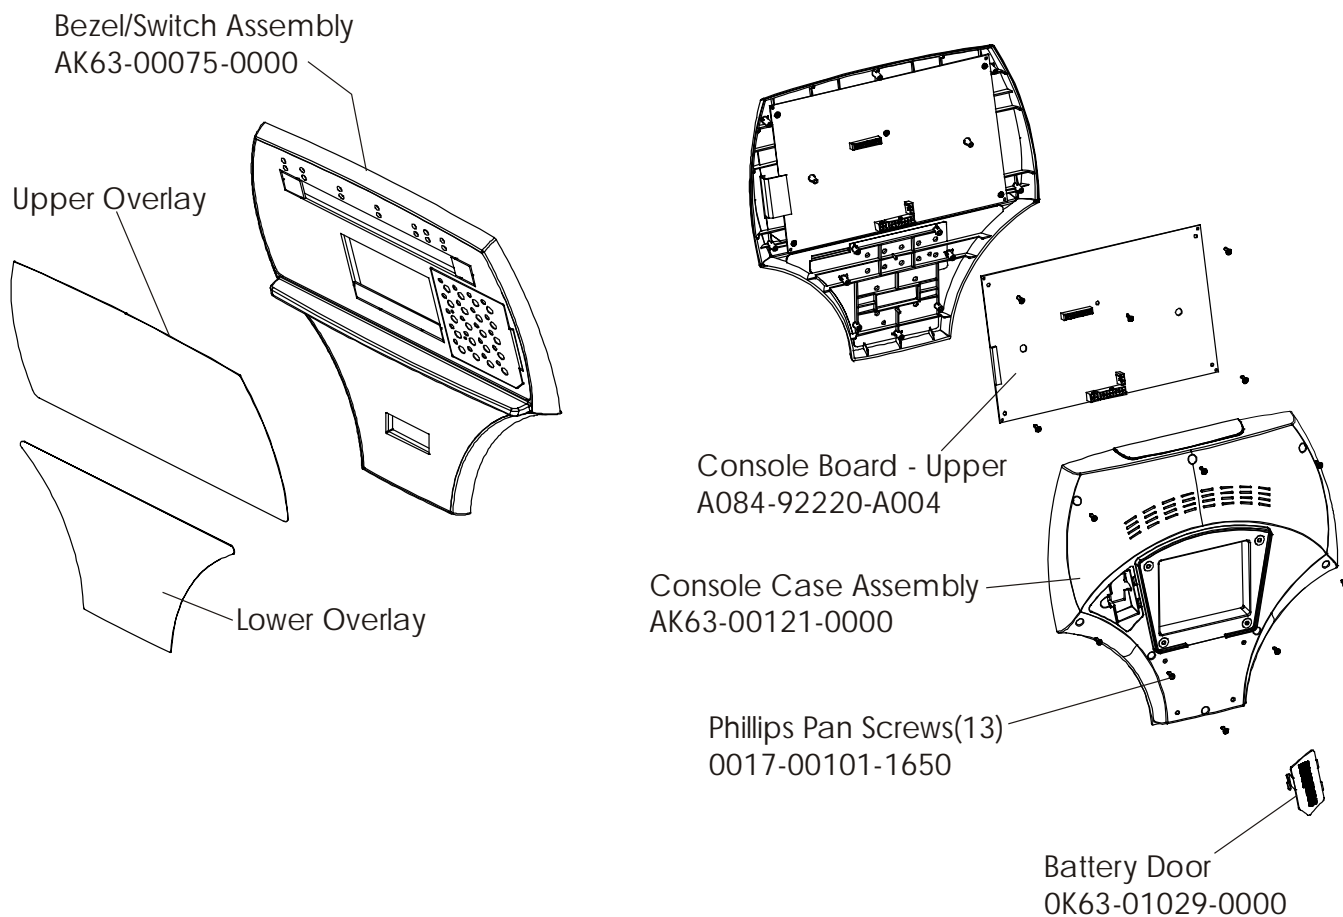

**CT8500 Cross-Trainer
Console Assembly**

CT85-0000-03

S/N CTK 100000-up

Language	Console Assembly	Overlay Bezel	Upper Overlay	Lower Overlay
Eng/Met	AK61-00121-0001	AK61-00122-0001	OK-61-01281-0001	OK61-01315-0001
Ger/Eur	AK61-00121-0003	AK61-00122-0003	OK-61-01281-0003	OK61-01315-0003
Spn/Eur	AK61-00121-0004	AK61-00122-0004	OK-61-01281-0004	OK61-01315-0004
Jap/Met	AK61-00121-0006	AK61-00122-0006	OK-61-01281-0006	OK61-01315-0006
Frn/Eur	AK61-00121-0007	AK61-00122-0007	OK-61-01281-0007	OK61-01315-0007
Itl/Eur	AK61-00121-0008	AK61-00122-0008	OK-61-01281-0008	OK61-01315-0008
Dut/Eur	AK61-00121-0009	AK61-00122-0009	OK-61-01281-0009	OK61-01315-0009
Por/Eur	AK61-00121-0010	AK61-00122-0010	OK-61-01281-0010	OK61-01315-0010