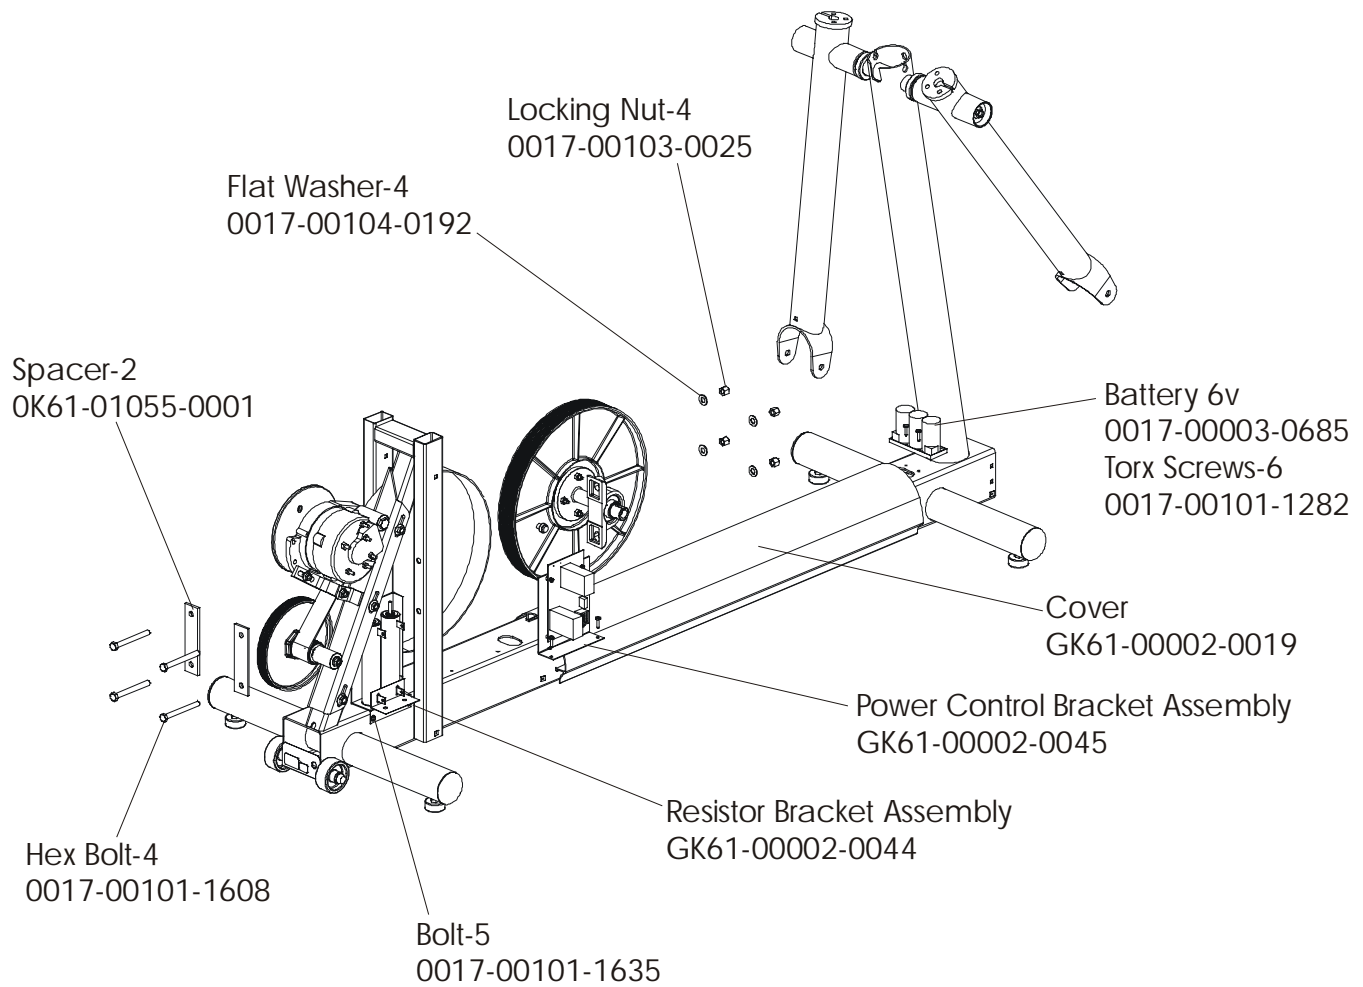

**CT8500 Cross-Trainer CT85-0000-03**  
**Crank Arm w/Roller Assembly**

**S/N CTK 100000-up**

**CT8500 Cross-Trainer CT85-0000-03**  
**Crankshaft Assembly AK61-00230-0001**

**S/N CTK 100000-up**

**CT8500 Cross-Trainer CT85-0000-03**  
**Final Frame Drive Linkage Assembly**

**S/N CTK 100000-up**

**CT8500 Cross-Trainer CT85-0000-03**  
**Anti-Lift Bracket and Outer Pedal Covers**

**S/N CTK 100000-up**

**CT8500 Cross-Trainer CT85-0000-03**  
**Battery, Brackets, and Frame Cover**

**S/N CTK 100000-up**

**Clevis and Front Frame Covers**

**CT8500 Cross-Trainer  
Pedal Lever Assembly**

**CT85-0000-03**

**S/N CTK 100000-up**

Left Pedal Assembly GK61-00002-0005,  
Right Pedal Assembly GK61-00002-0006