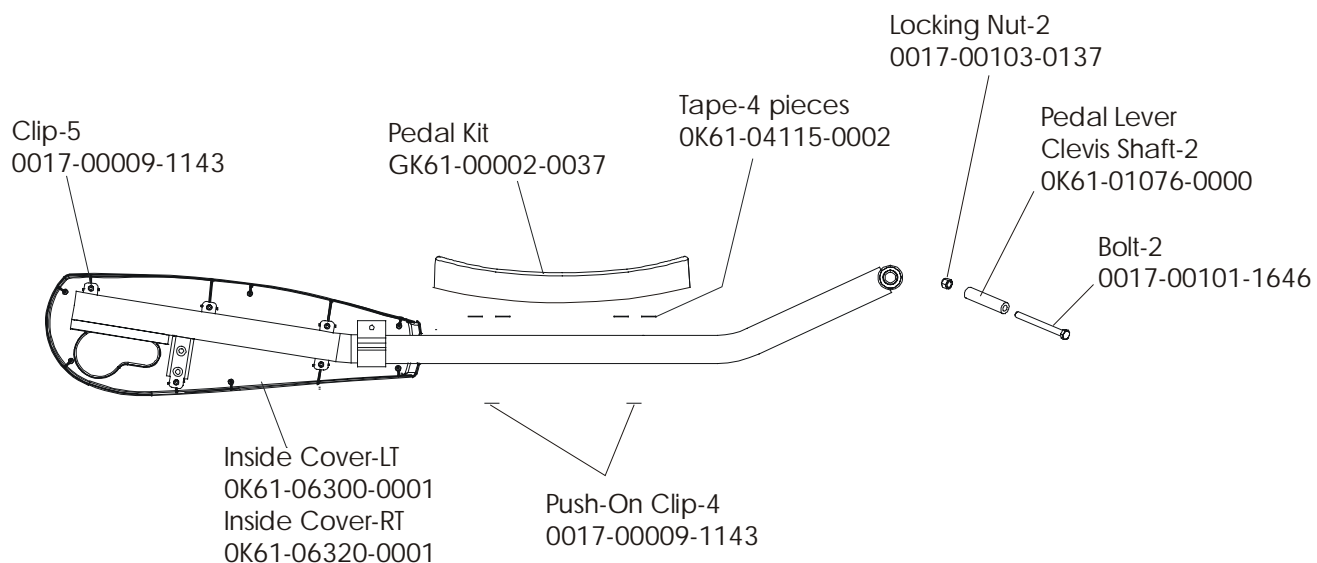

**CT8500 Cross-Trainer CT85-0000-03**  
**Crank Arm w/Roller Assembly**

**S/N CTK 100000-up**

**CT8500 Cross-Trainer CT85-0000-03**  
**Crankshaft Assembly AK61-00230-0001**

**S/N CTK 100000-up**

**CT8500 Cross-Trainer CT85-0000-03**  
**Final Frame Drive Linkage Assembly**

**S/N CTK 100000-up**

**CT8500 Cross-Trainer CT85-0000-03**  
**Anti-Lift Bracket and Outer Pedal Covers**

**S/N CTK 100000-up**

**CT8500 Cross-Trainer CT85-0000-03**  
**Battery, Brackets, and Frame Cover**

**S/N CTK 100000-up**

**Clevis and Front Frame Covers**

**CT8500 Cross-Trainer  
Pedal Lever Assembly**

**CT85-0000-03**

**S/N CTK 100000-up**

Left Pedal Assembly GK61-00002-0005,  
Right Pedal Assembly GK61-00002-0006

**CT8500 Cross-Trainer  
Rocker Arm Covers**

**CT85-0000-03**

**S/N CTK 100000-up**

**CT8500 Cross-Trainer**  
**Rocker Arm Assembly**

**CT85-0000-03**

**S/N CTK 100000-up**

**CT8500 Cross-Trainer CT85-0000-03**  
**Rear Drive Shrouds w/Decals**