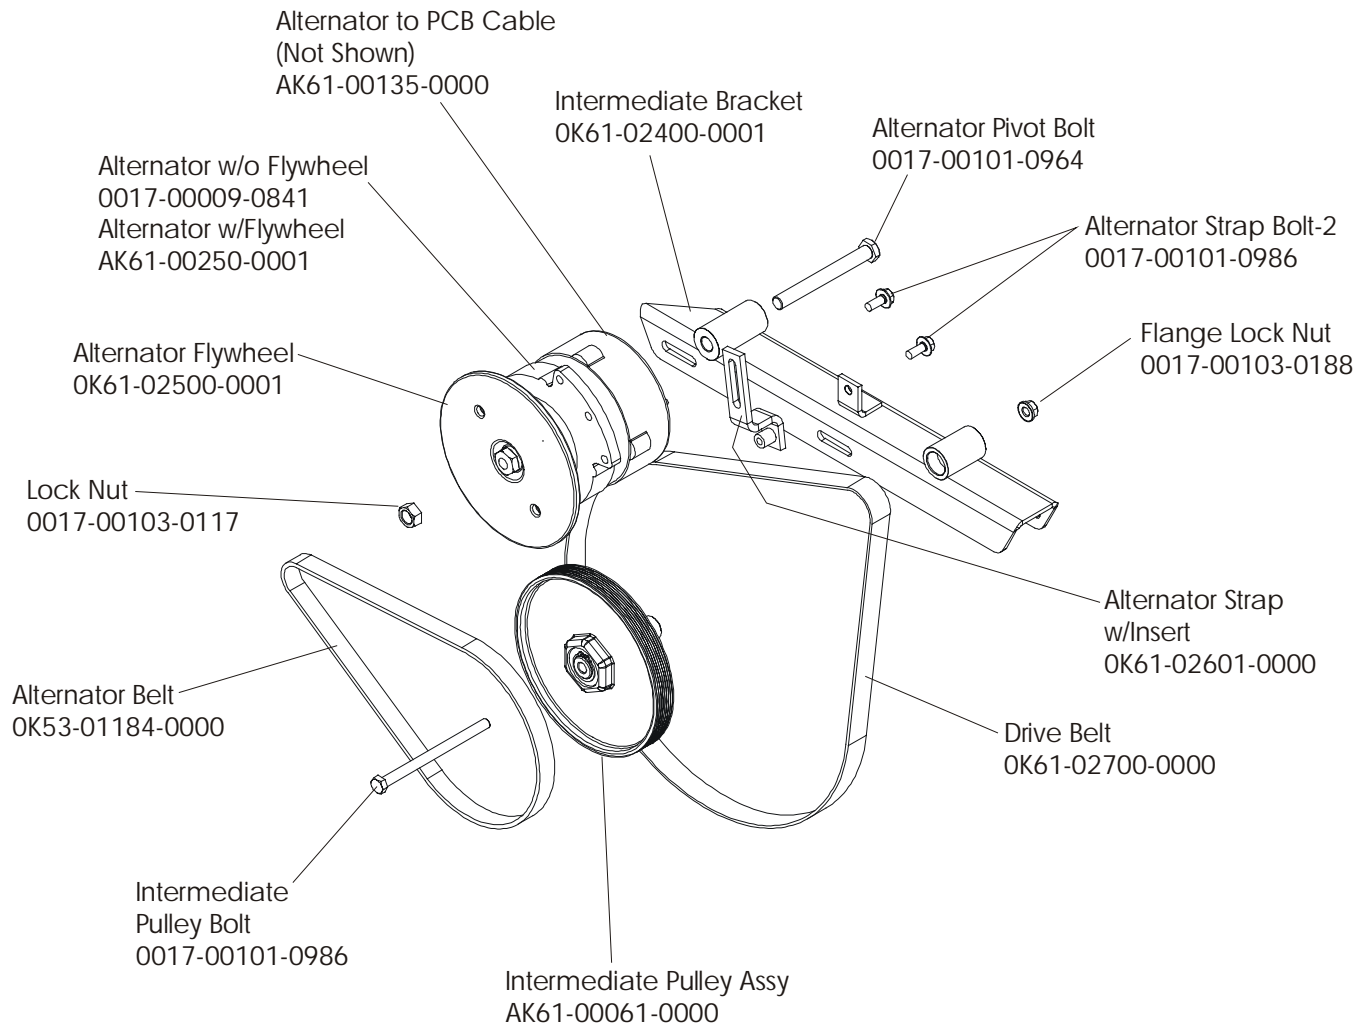

**CT8500 Cross-Trainer
Drive Belts and Alternator**

CT85-0000-03

S/N CTK 100000-up