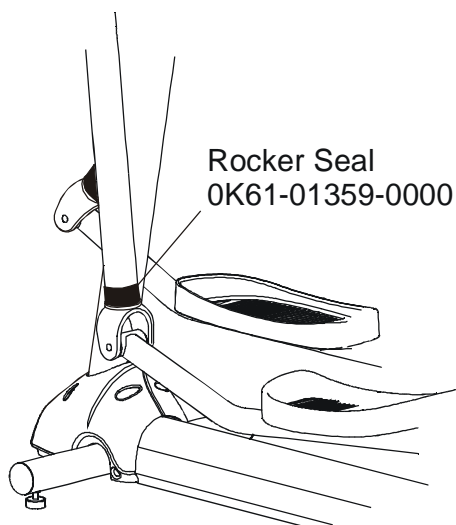

**S/N CTK 100000-up**

**CT8500 Cross-Trainer CT85-0000-03**  
**Anti-Lift Bracket and Outer Pedal Covers**

**S/N CTK 100000-up**

**CT8500 Cross-Trainer CT85-0000-03**  
**Battery, Brackets, and Frame Cover**

**S/N CTK 100000-up**

**Clevis and Front Frame Covers**

**CT8500 Cross-Trainer  
Pedal Lever Assembly**

**CT85-0000-03**

**S/N CTK 100000-up**

Left Pedal Assembly GK61-00002-0005,  
Right Pedal Assembly GK61-00002-0006

**CT8500 Cross-Trainer  
Rocker Arm Covers**

**CT85-0000-03**

**S/N CTK 100000-up**

**CT8500 Cross-Trainer**  
**Rocker Arm Assembly**

**CT85-0000-03**

**S/N CTK 100000-up**

**CT8500 Cross-Trainer CT85-0000-03**  
**Rear Drive Shrouds w/Decals**