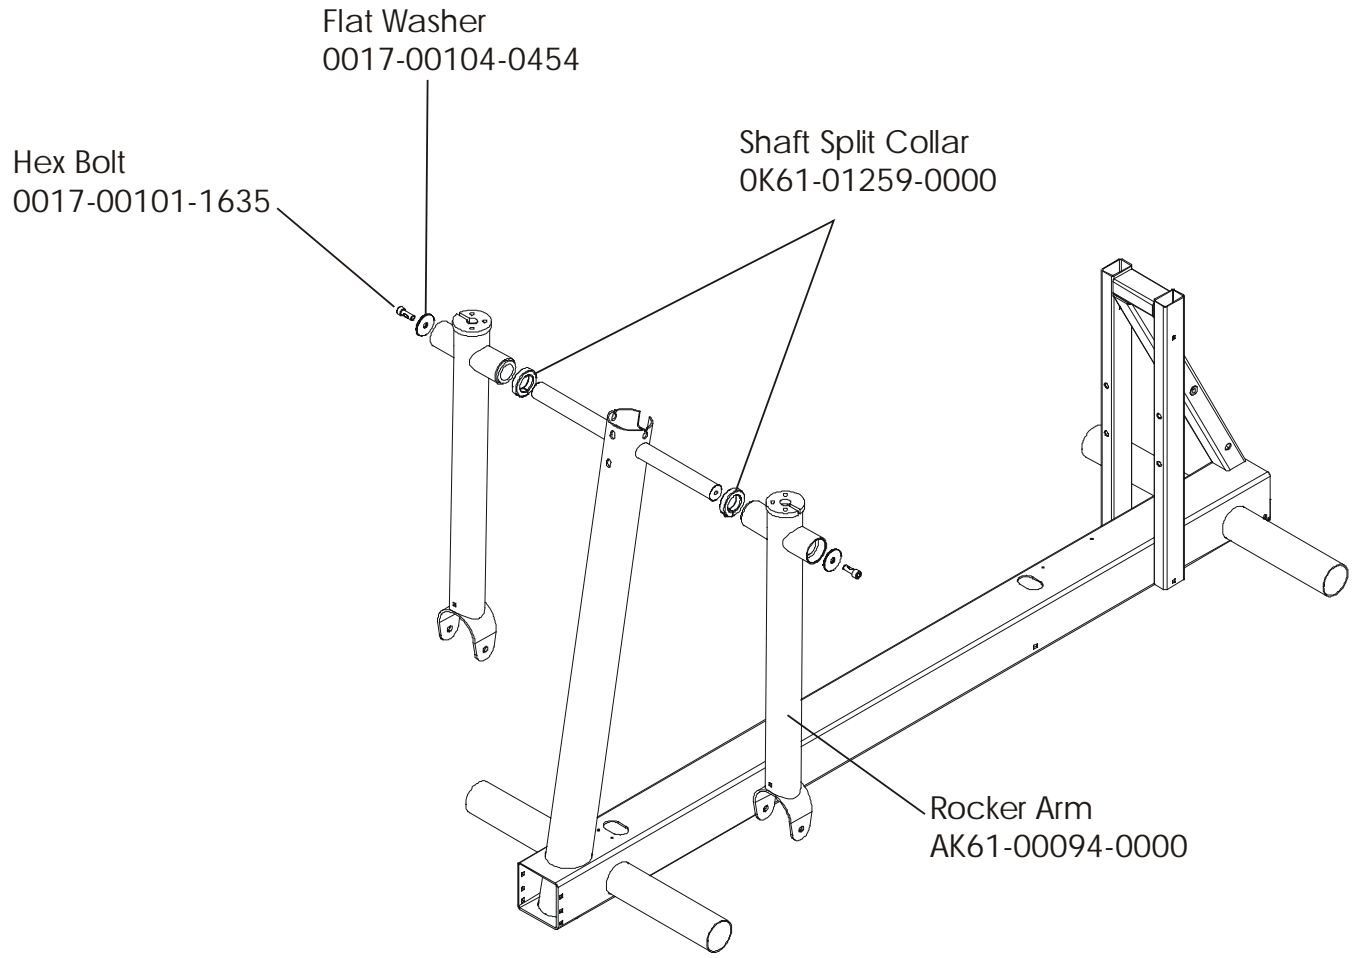

**CT8500 Cross-Trainer  
Rocker Arm Covers**

**CT85-0000-03**

**S/N CTK 100000-up**

**CT8500 Cross-Trainer**  
**Rocker Arm Assembly**

**CT85-0000-03**

**S/N CTK 100000-up**

**CT8500 Cross-Trainer CT85-0000-03**  
**Rear Drive Shrouds w/Decals**