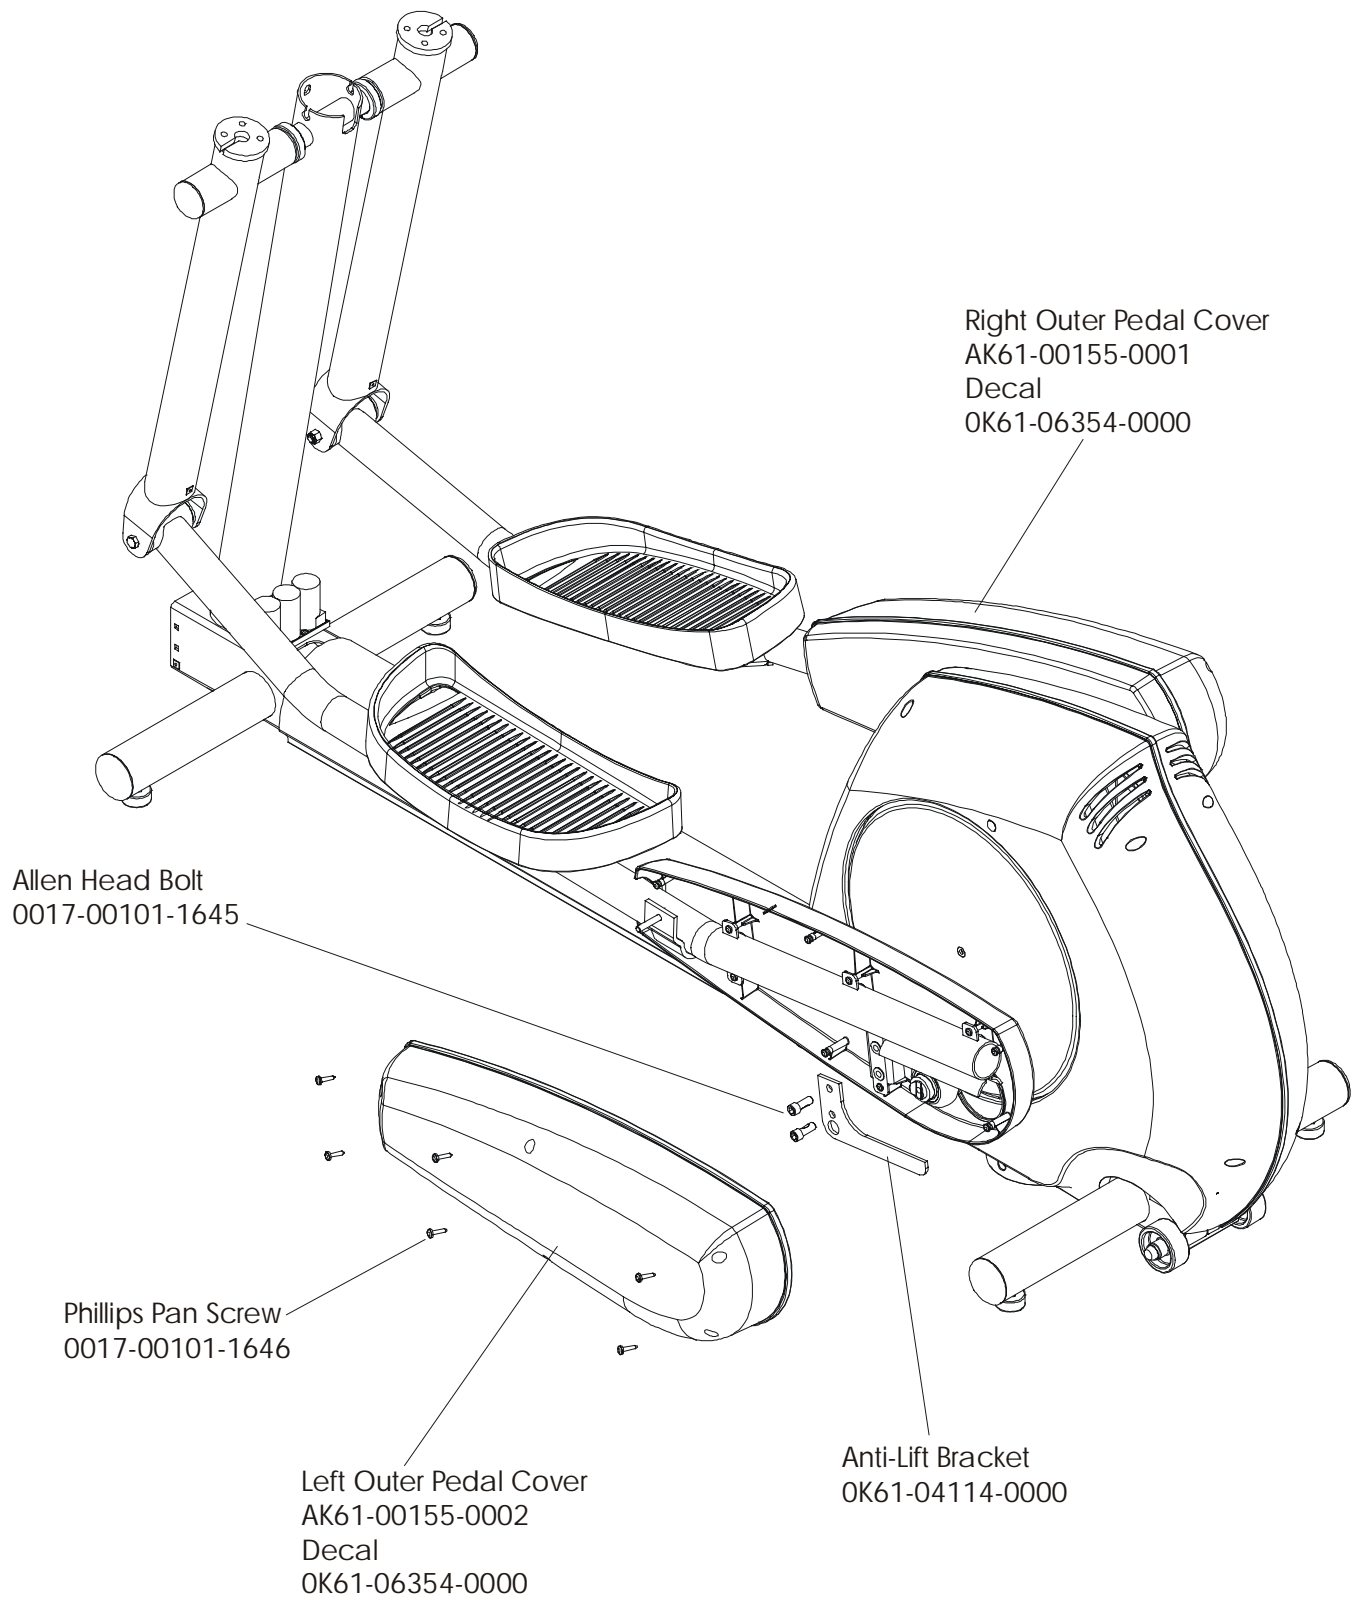

**CT8500 Cross-Trainer**  
**General Assembly**

**CT85-0000-03**

**S/N CTK 100000-up**

Service Manual M051-00K61-B014  
Operator Manual M051-00K61-A041  
Installation Instructions M051-00K61-A040  
Hardware Kit AK61-00040-0000  
Optional: Chest Strap  
AK40-00045-0002 Medium  
AK40-00045-0003 Small  
AK40-00045-0004 Large

**CT8500 Cross-Trainer CT85-0000-03**  
**Crank Arm w/Roller Assembly**

**S/N CTK 100000-up**

**CT8500 Cross-Trainer CT85-0000-03**  
**Crankshaft Assembly AK61-00230-0001**

**S/N CTK 100000-up**

**CT8500 Cross-Trainer CT85-0000-03**  
**Final Frame Drive Linkage Assembly**

**S/N CTK 100000-up**

**CT8500 Cross-Trainer CT85-0000-03**  
**Anti-Lift Bracket and Outer Pedal Covers**

**S/N CTK 100000-up**

**CT8500 Cross-Trainer CT85-0000-03**  
**Battery, Brackets, and Frame Cover**

**S/N CTK 100000-up**

**Clevis and Front Frame Covers**

**CT8500 Cross-Trainer  
Pedal Lever Assembly**

**CT85-0000-03**

**S/N CTK 100000-up**

Left Pedal Assembly GK61-00002-0005,  
Right Pedal Assembly GK61-00002-0006