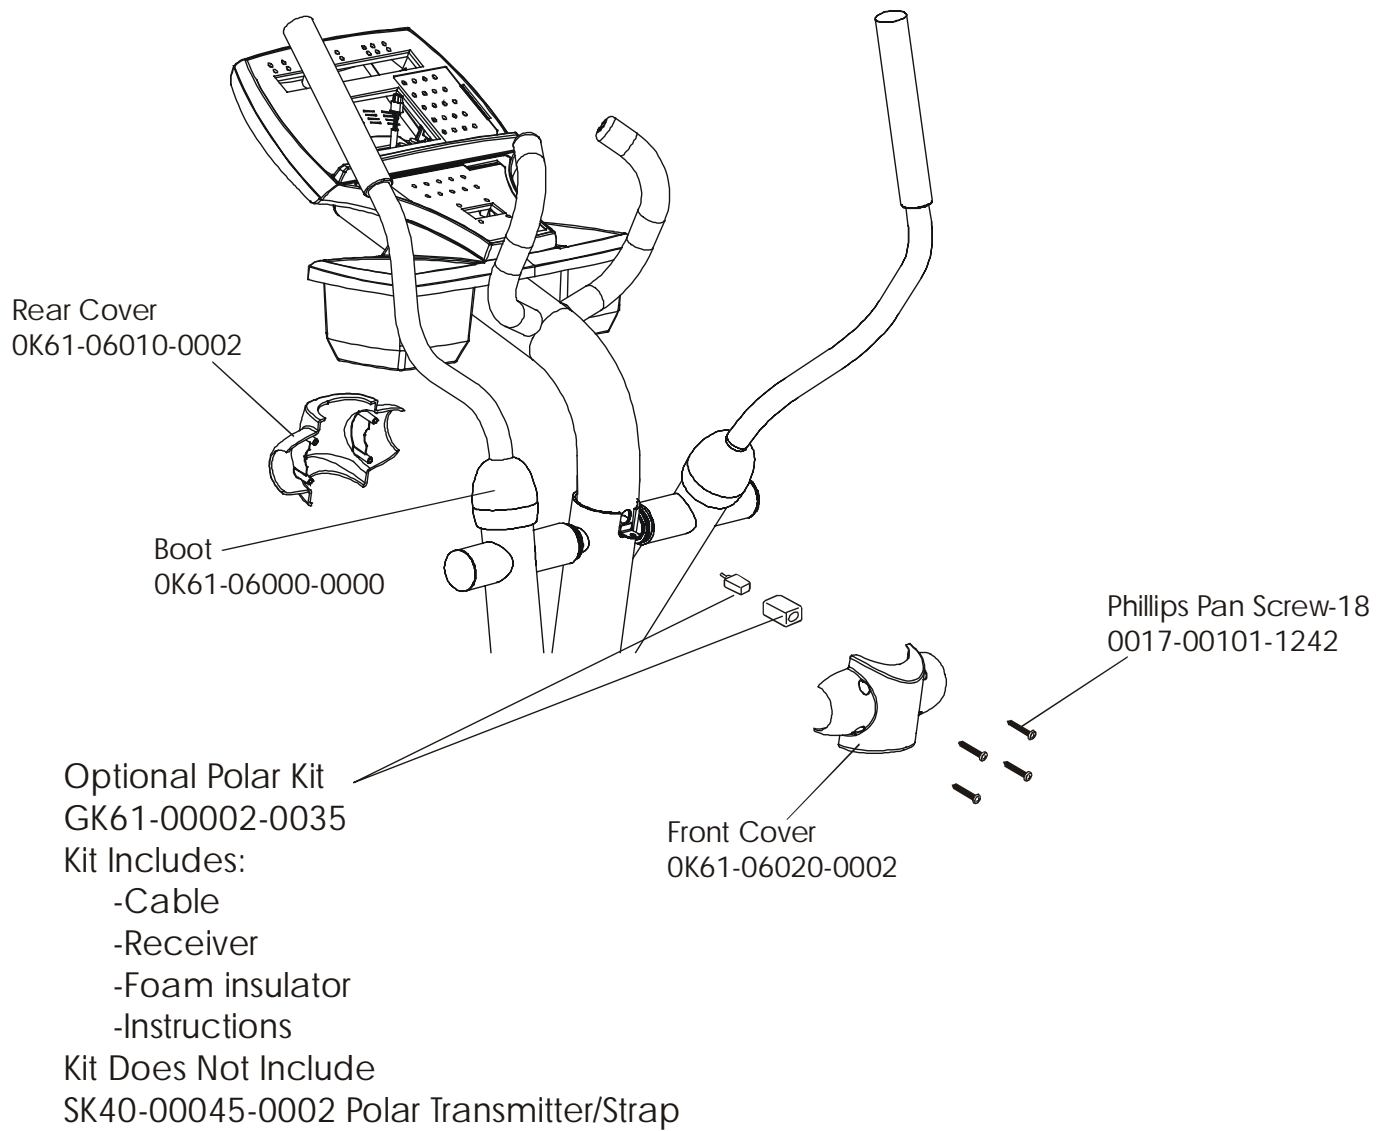

**CT8500 Cross-Trainer
Rocker Arm Covers**

CT85-0000-03

S/N CTK 100000-up