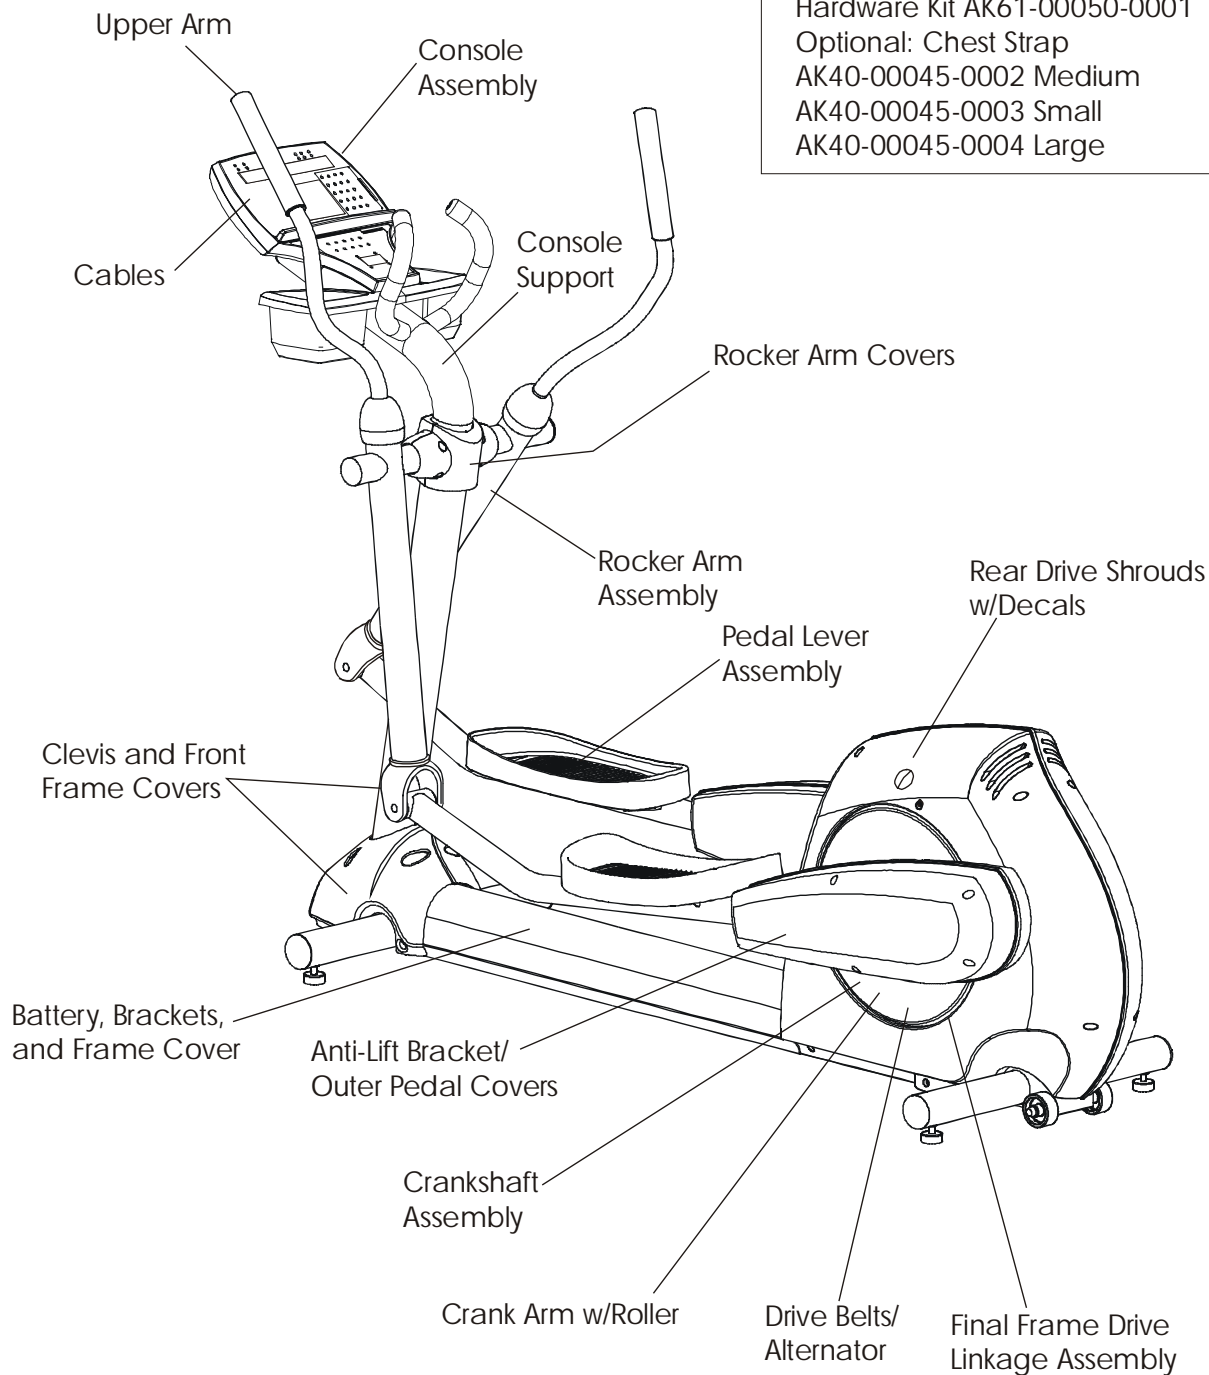

CT9100 Cross-Trainer
General Assembly

CT91-0000-04

S/N CTJ 100000-up

Service Manual M051-00K61-A014
Operator Manual M051-00K61-A041
Installation Instructions M051-00K61-A056
Hardware Kit AK61-00050-0001
Optional: Chest Strap
AK40-00045-0002 Medium
AK40-00045-0003 Small
AK40-00045-0004 Large

**CT9100 Cross-Trainer
Drive Belts and Alternator**

CT91-0000-04

S/N CTJ 100000-up

CT9100 Cross-Trainer CT91-0000-04
Console Support Assembly *Optional

S/N CTJ 100000-up

CT9100 Cross-Trainer CT91-0000-04 S/N CTJ 100000-up
Console Assembly