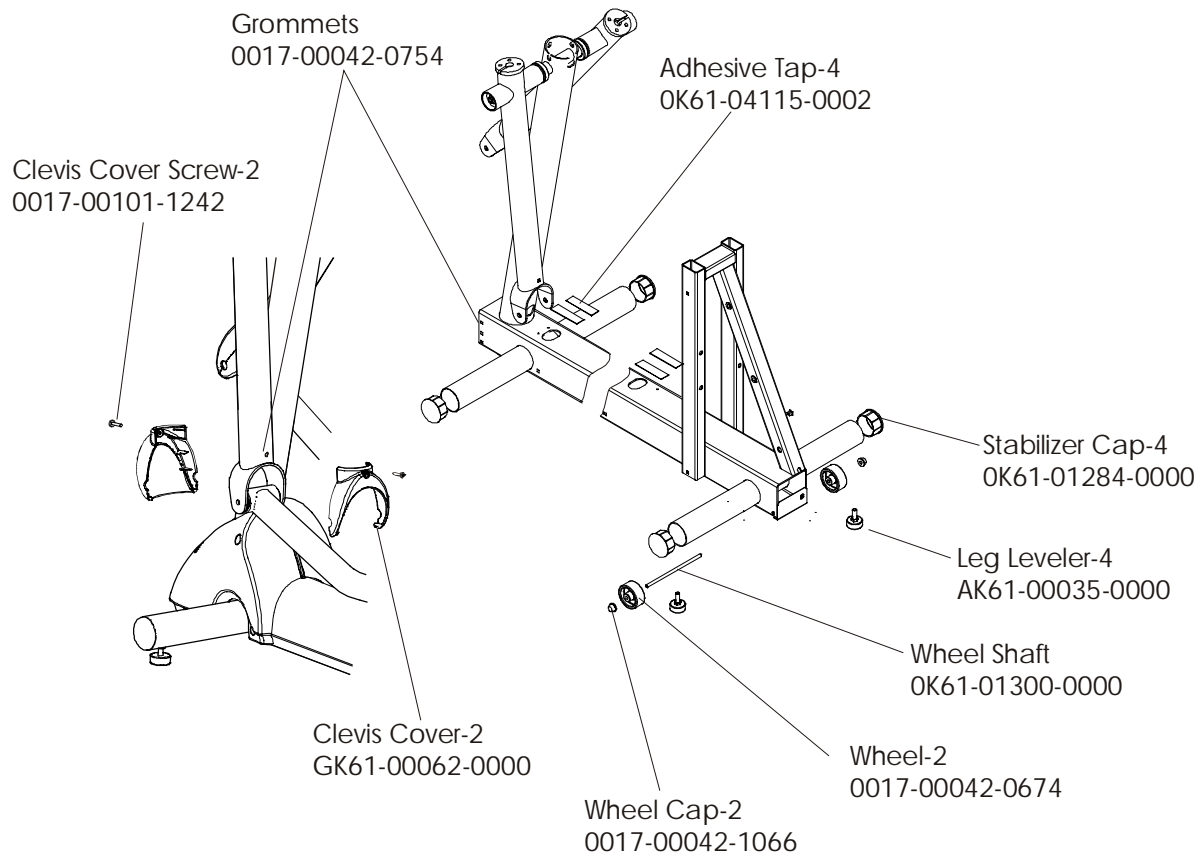

CT9100 Cross-Trainer CT91-0000-04
Crank Arm w/Roller Assembly

S/N CTJ 100000-up

CT9100 Cross-Trainer CT91-0000-04
Crankshaft Assembly AK61-00230-0001

S/N CTJ 100000-up

CT9100 Cross-Trainer CT91-0000-04
Final Frame Drive Linkage Assembly

S/N CTJ 100000-up

CT9100 Cross-Trainer CT91-0000-04
Anti-Lift Bracket and Outer Pedal Covers

S/N CTJ 100000-up

CT9100 Cross-Trainer CT91-0000-04
Battery, Brackets, and Frame Cover

S/N CTJ 100000-up

CT9100 Cross-Trainer CT91-0000-04 S/N CTJ 100000-up
Clevis and Front Frame Covers

CT9100 Cross-Trainer CT91-0000-04 S/N CTJ 100000-up
Pedal Lever Assembly

Left Pedal Assembly GK61-00002-0005,
Right Pedal Assembly GK61-00002-0006

**CT9100 Cross-Trainer
Rocker Arm Covers**

CT91-0000-04

S/N CTJ 100000-up