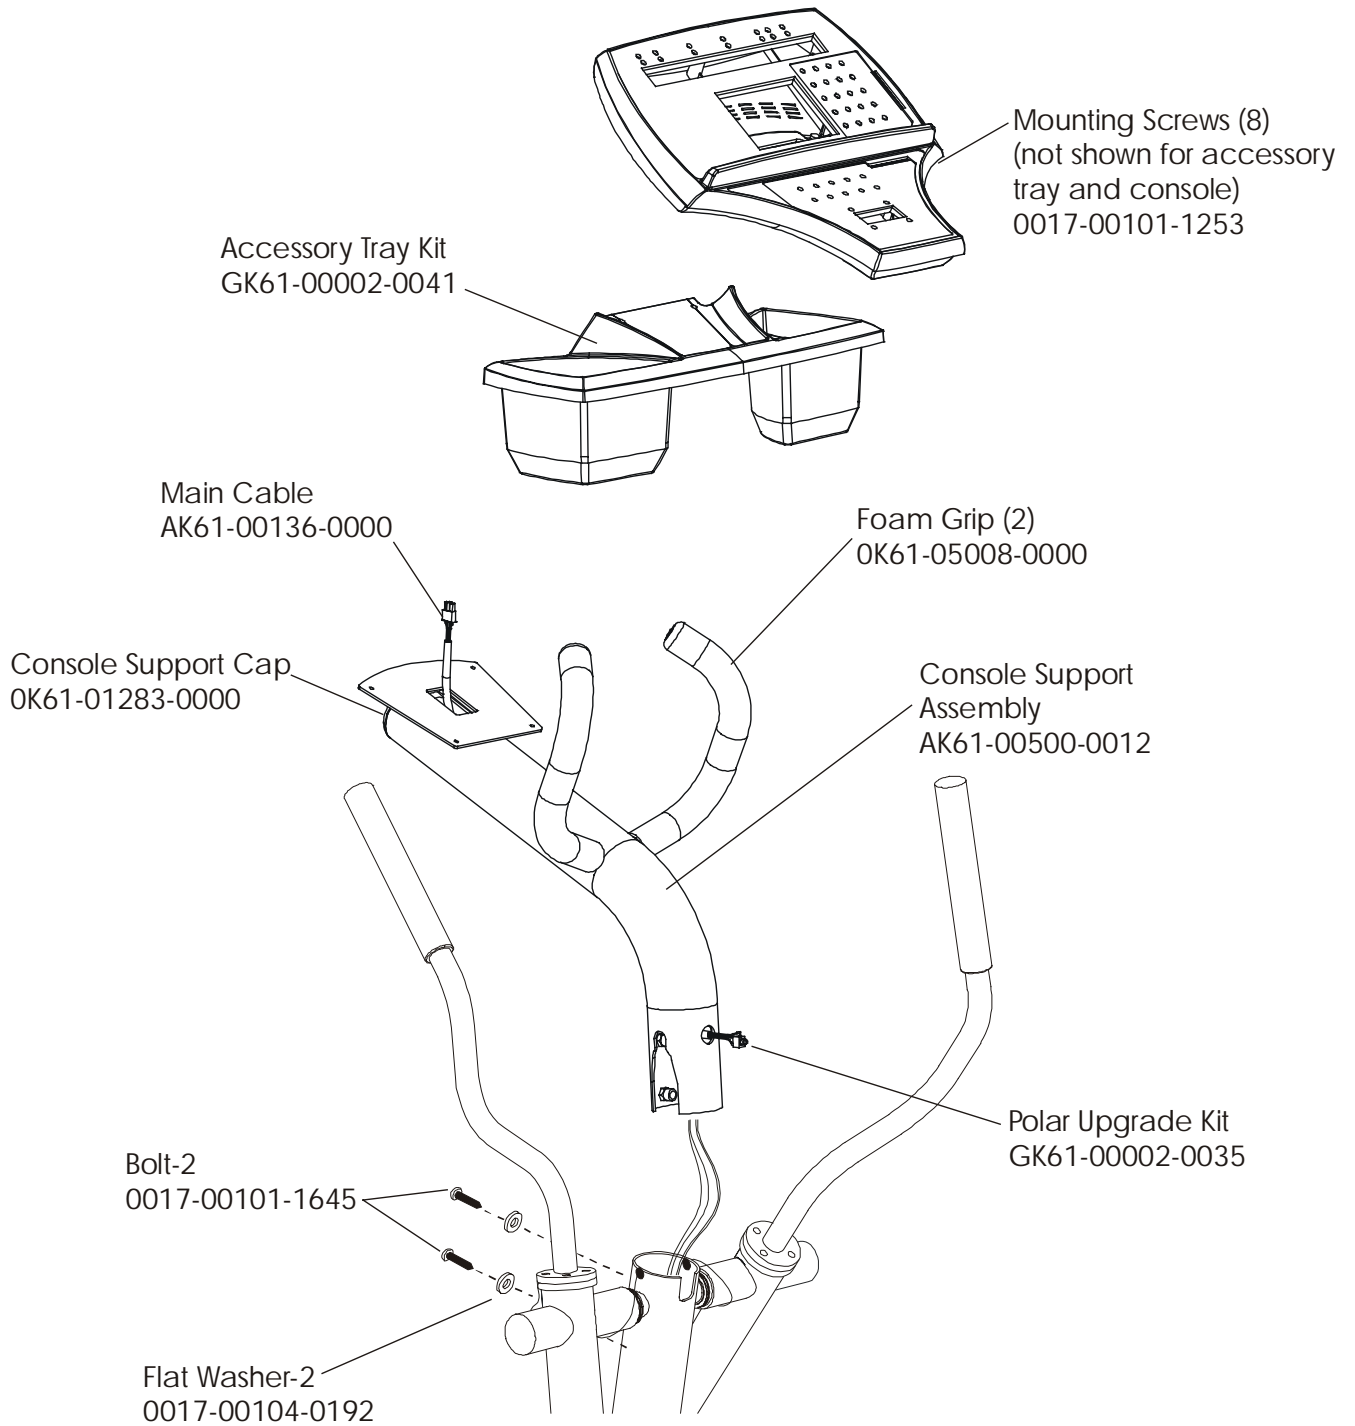

CT9100 Cross-Trainer
General Assembly

CT91-0000-04

S/N CTJ 100000-up

Service Manual M051-00K61-A014
Operator Manual M051-00K61-A041
Installation Instructions M051-00K61-A056
Hardware Kit AK61-00050-0001
Optional: Chest Strap
AK40-00045-0002 Medium
AK40-00045-0003 Small
AK40-00045-0004 Large

**CT9100 Cross-Trainer
Drive Belts and Alternator**

CT91-0000-04

S/N CTJ 100000-up

CT9100 Cross-Trainer CT91-0000-04
Console Support Assembly *Optional

S/N CTJ 100000-up

CT9100 Cross-Trainer CT91-0000-04 S/N CTJ 100000-up
Console Assembly

CT9100 Cross-Trainer CT91-0000-04
Crank Arm w/Roller Assembly

S/N CTJ 100000-up

CT9100 Cross-Trainer CT91-0000-04
Crankshaft Assembly AK61-00230-0001

S/N CTJ 100000-up

CT9100 Cross-Trainer CT91-0000-04
Final Frame Drive Linkage Assembly

CT9100 Cross-Trainer CT91-0000-04 S/N CTJ 100000-up
Pedal Lever Assembly

Left Pedal Assembly GK61-00002-0005,
Right Pedal Assembly GK61-00002-0006

**CT9100 Cross-Trainer
Rocker Arm Covers**

CT91-0000-04

S/N CTJ 100000-up