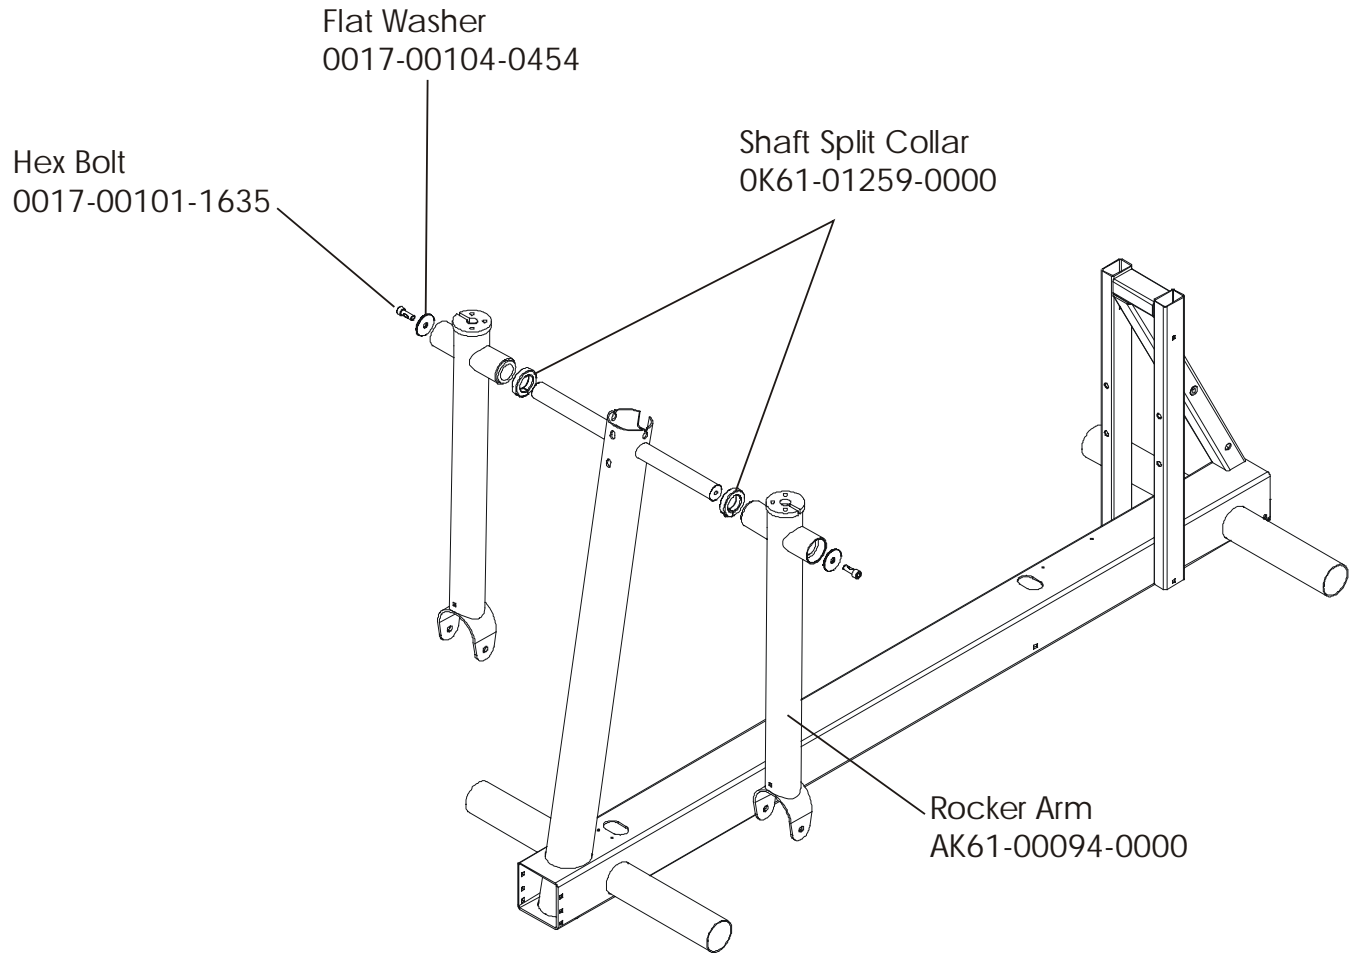

CT9100 Cross-Trainer
Rocker Arm Assembly

CT91-0000-04

S/N CTJ 100000-up