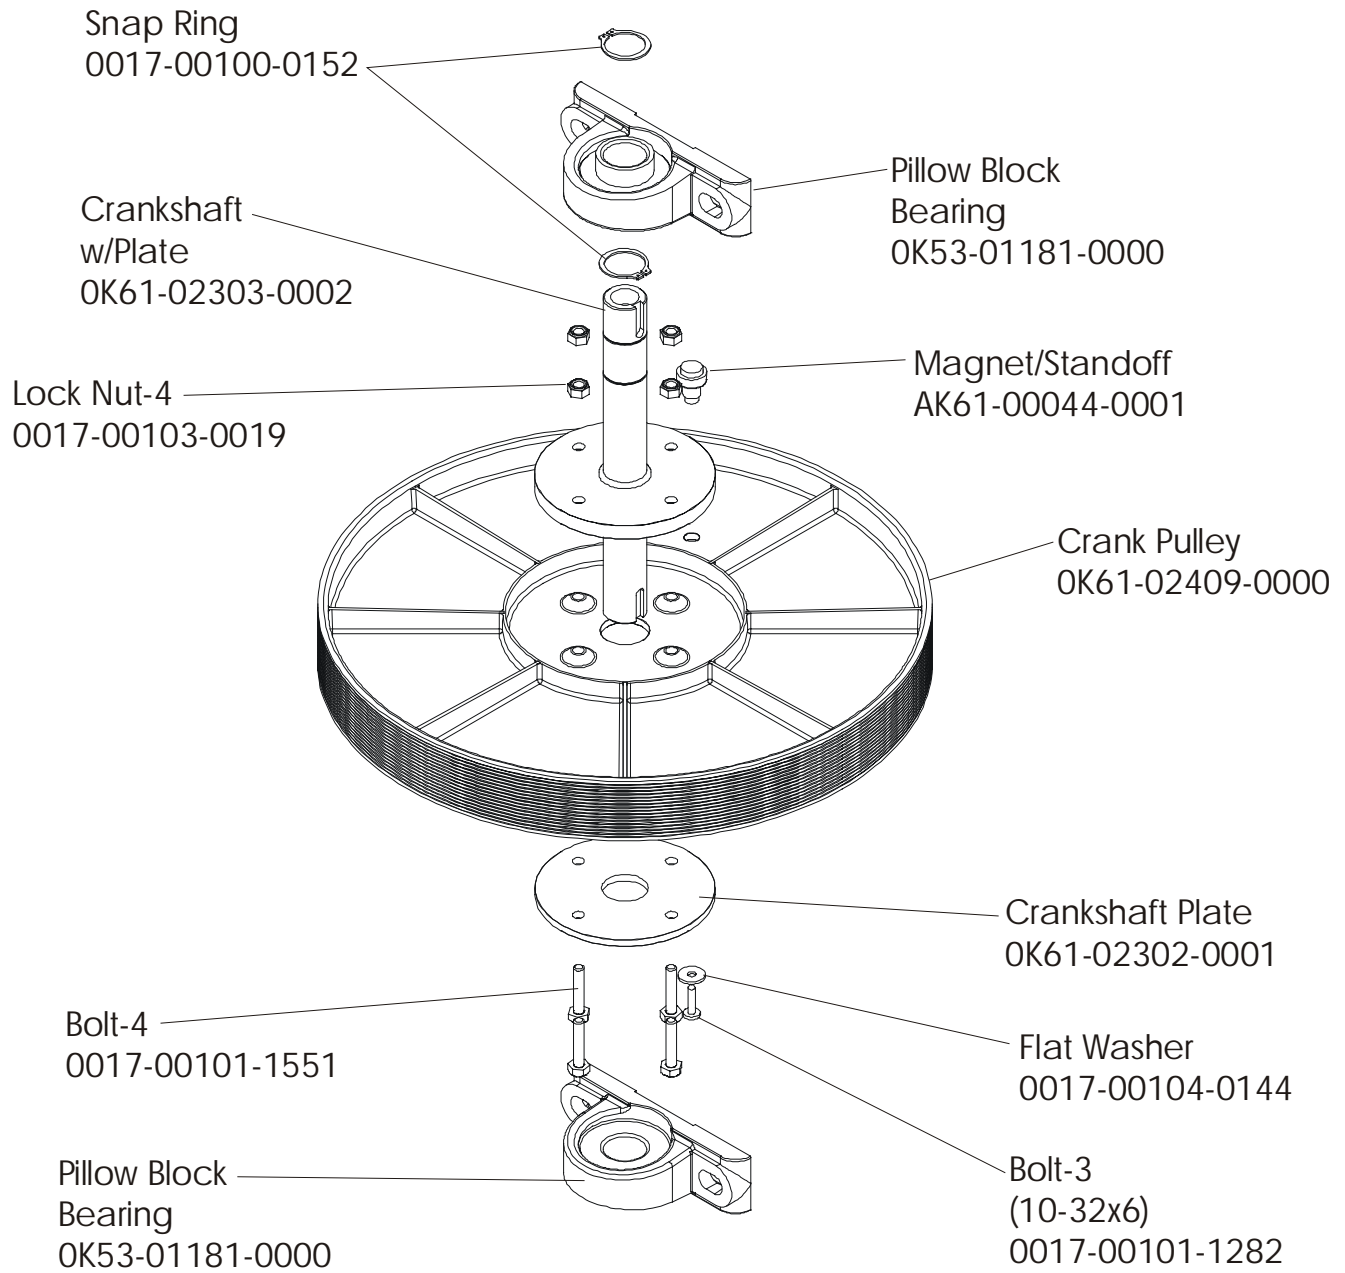

CT9100 Cross-Trainer CT91-0000-04
Crank Arm w/Roller Assembly

S/N CTJ 100000-up

CT9100 Cross-Trainer CT91-0000-04
Crankshaft Assembly AK61-00230-0001

S/N CTJ 100000-up

CT9100 Cross-Trainer CT91-0000-04
Final Frame Drive Linkage Assembly