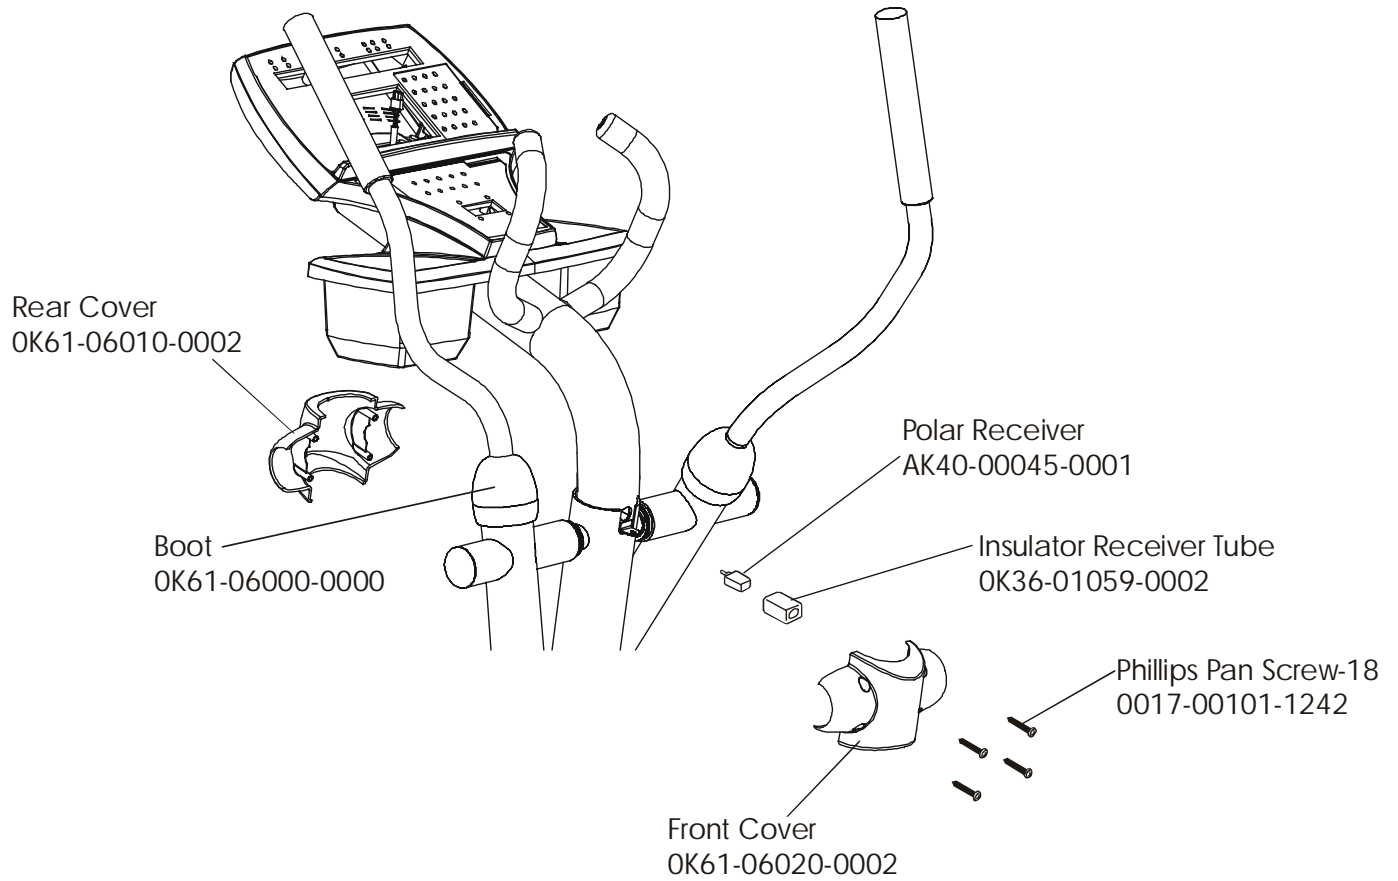

CT9100 Cross-Trainer CT91-0000-04 S/N CTJ 100000-up
Pedal Lever Assembly

Left Pedal Assembly GK61-00002-0005,
Right Pedal Assembly GK61-00002-0006

**CT9100 Cross-Trainer
Rocker Arm Covers**

CT91-0000-04

S/N CTJ 100000-up