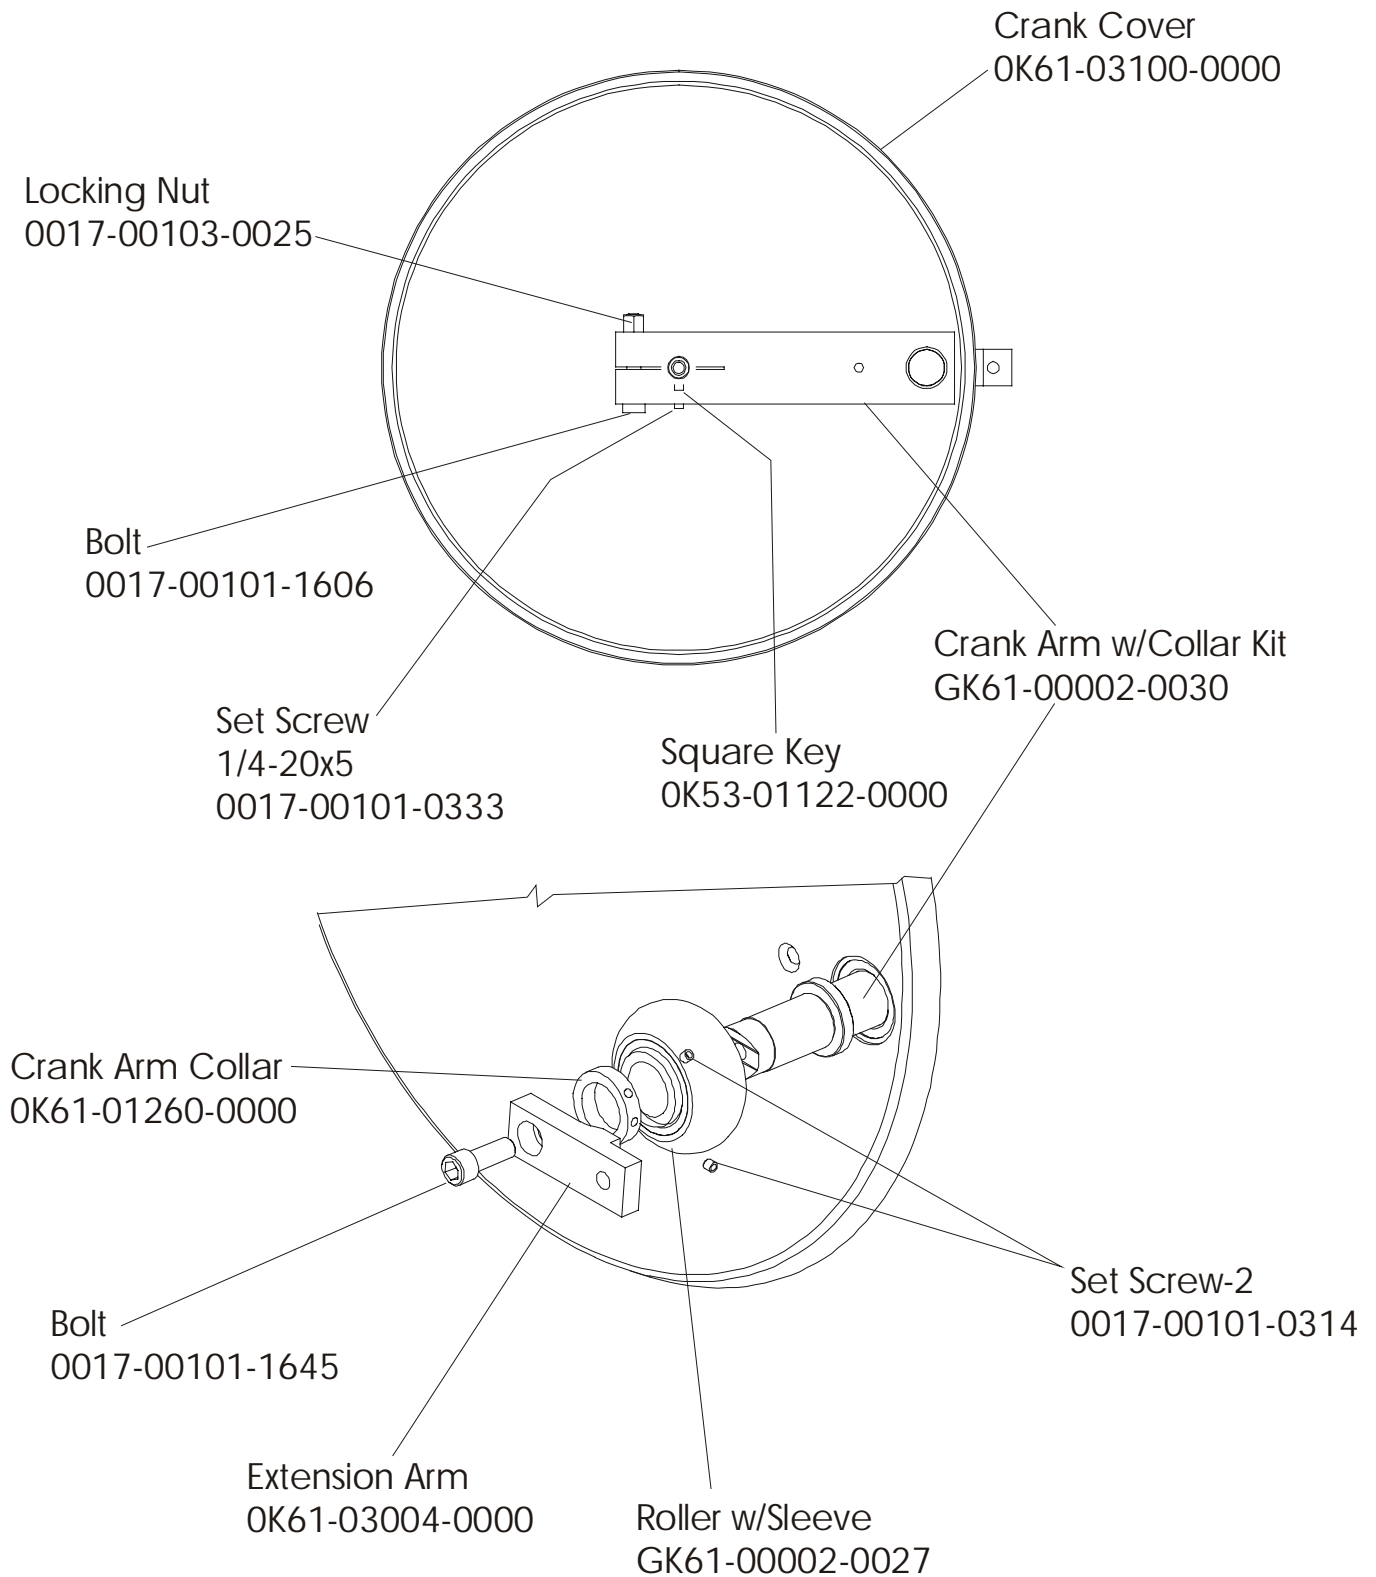

CT9100 Cross-Trainer CT91-0000-04
Crank Arm w/Roller Assembly

S/N CTJ 100000-up