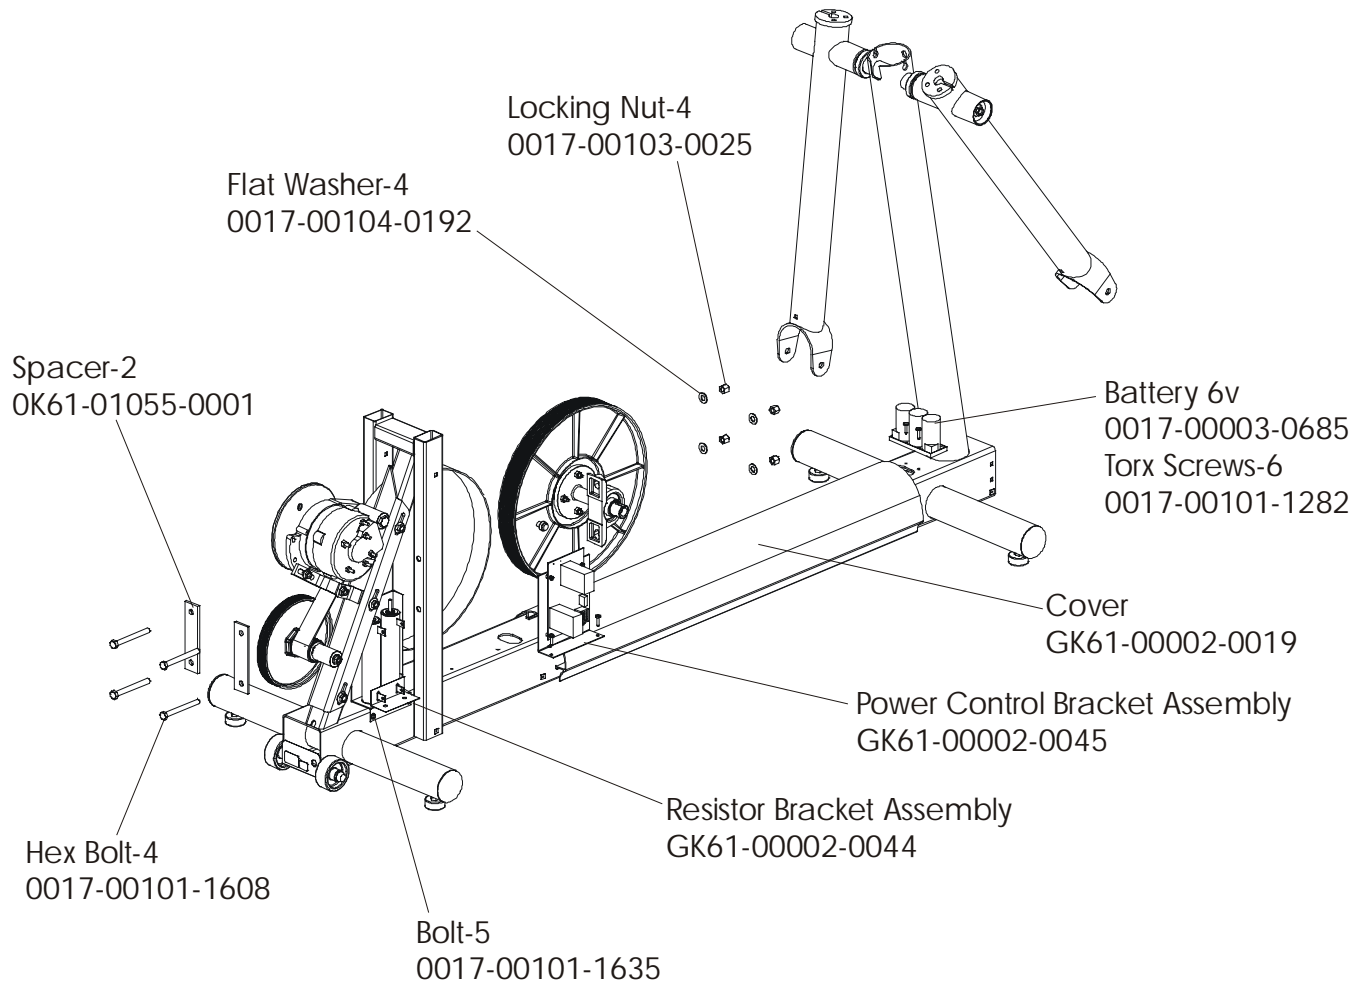

CT9100 Cross-Trainer CT91-0000-04
Crank Arm w/Roller Assembly

S/N CTJ 100000-up

CT9100 Cross-Trainer CT91-0000-04
Crankshaft Assembly AK61-00230-0001

S/N CTJ 100000-up

CT9100 Cross-Trainer CT91-0000-04
Final Frame Drive Linkage Assembly

S/N CTJ 100000-up

CT9100 Cross-Trainer CT91-0000-04
Anti-Lift Bracket and Outer Pedal Covers

S/N CTJ 100000-up

CT9100 Cross-Trainer CT91-0000-04
Battery, Brackets, and Frame Cover

S/N CTJ 100000-up

CT9100 Cross-Trainer CT91-0000-04 S/N CTJ 100000-up
Clevis and Front Frame Covers

CT9100 Cross-Trainer CT91-0000-04 S/N CTJ 100000-up
Pedal Lever Assembly

Left Pedal Assembly GK61-00002-0005,
Right Pedal Assembly GK61-00002-0006

**CT9100 Cross-Trainer
Rocker Arm Covers**

CT91-0000-04

S/N CTJ 100000-up