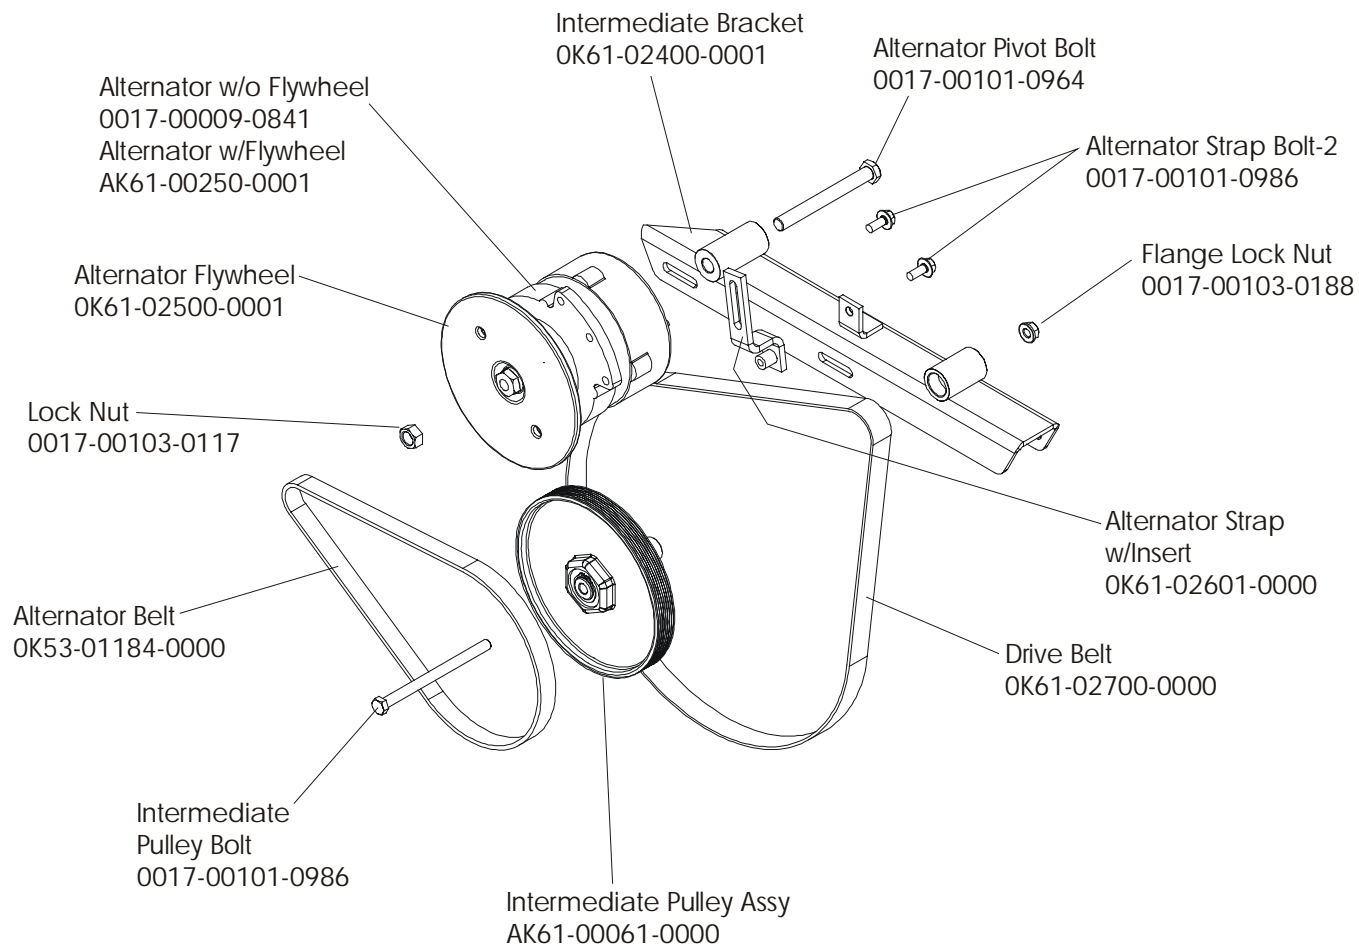

CT9100 Cross-Trainer
General Assembly

CT91-0000-04

S/N CTJ 100000-up

Service Manual M051-00K61-A014
Operator Manual M051-00K61-A041
Installation Instructions M051-00K61-A056
Hardware Kit AK61-00050-0001
Optional: Chest Strap
AK40-00045-0002 Medium
AK40-00045-0003 Small
AK40-00045-0004 Large

**CT9100 Cross-Trainer
Drive Belts and Alternator**

CT91-0000-04

S/N CTJ 100000-up

CT9100 Cross-Trainer CT91-0000-04
Console Support Assembly *Optional

S/N CTJ 100000-up

CT9100 Cross-Trainer CT91-0000-04 S/N CTJ 100000-up
Console Assembly