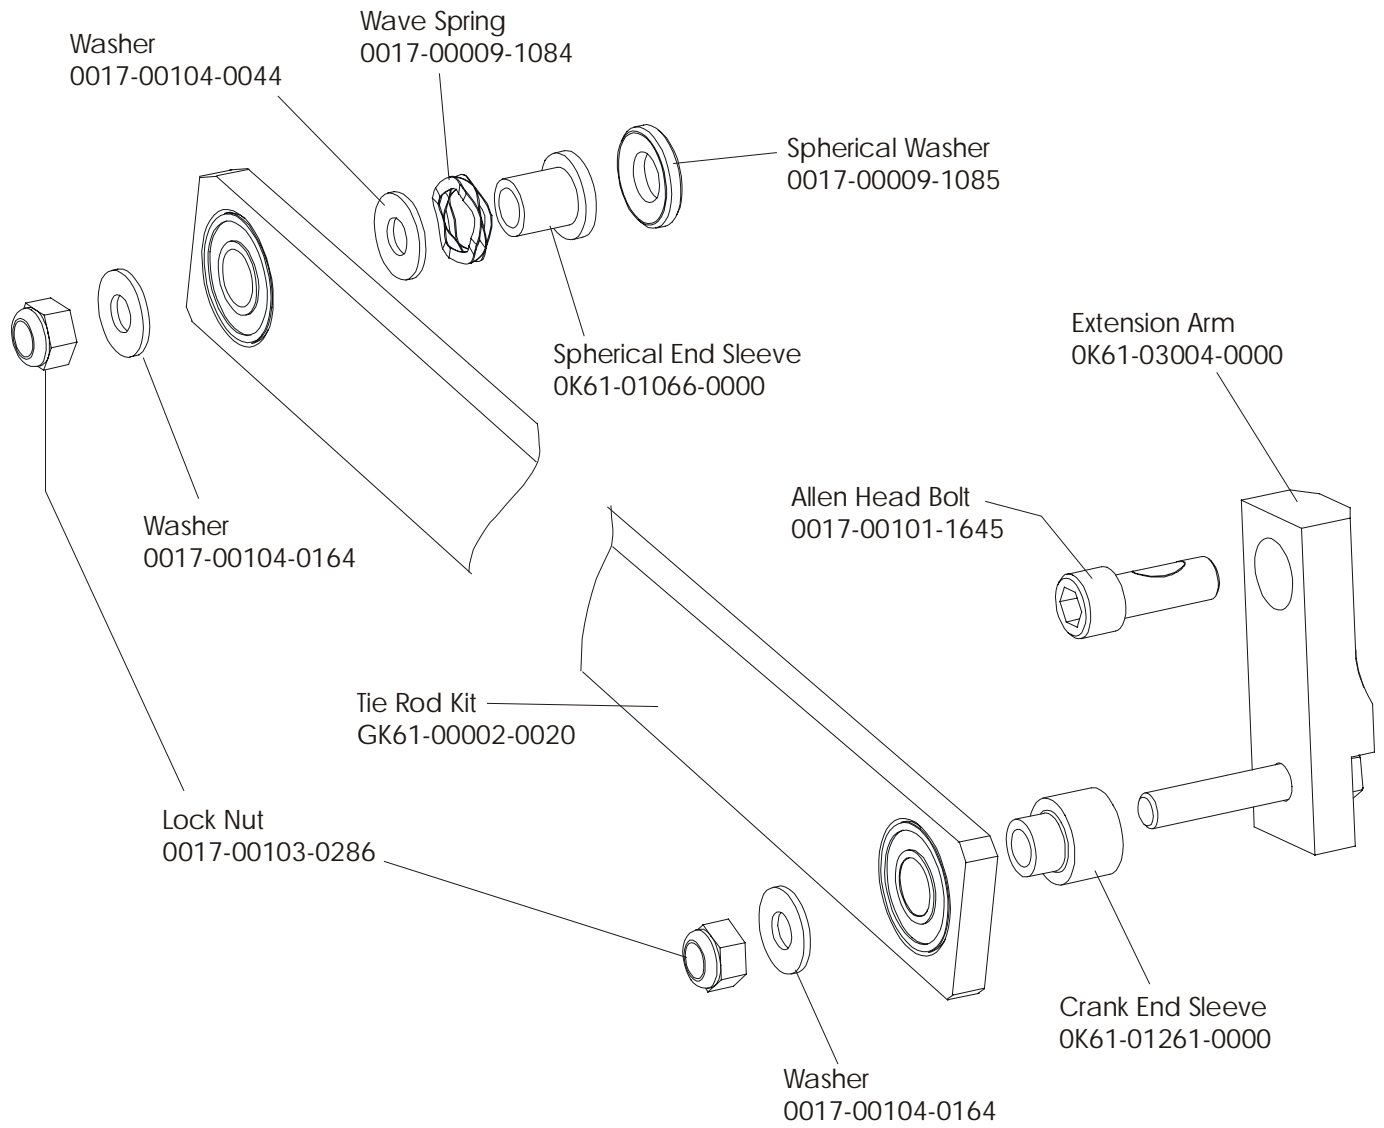

CT9100 Cross-Trainer CT91-0000-04
Final Frame Drive Linkage Assembly

S/N CTJ 100000-up