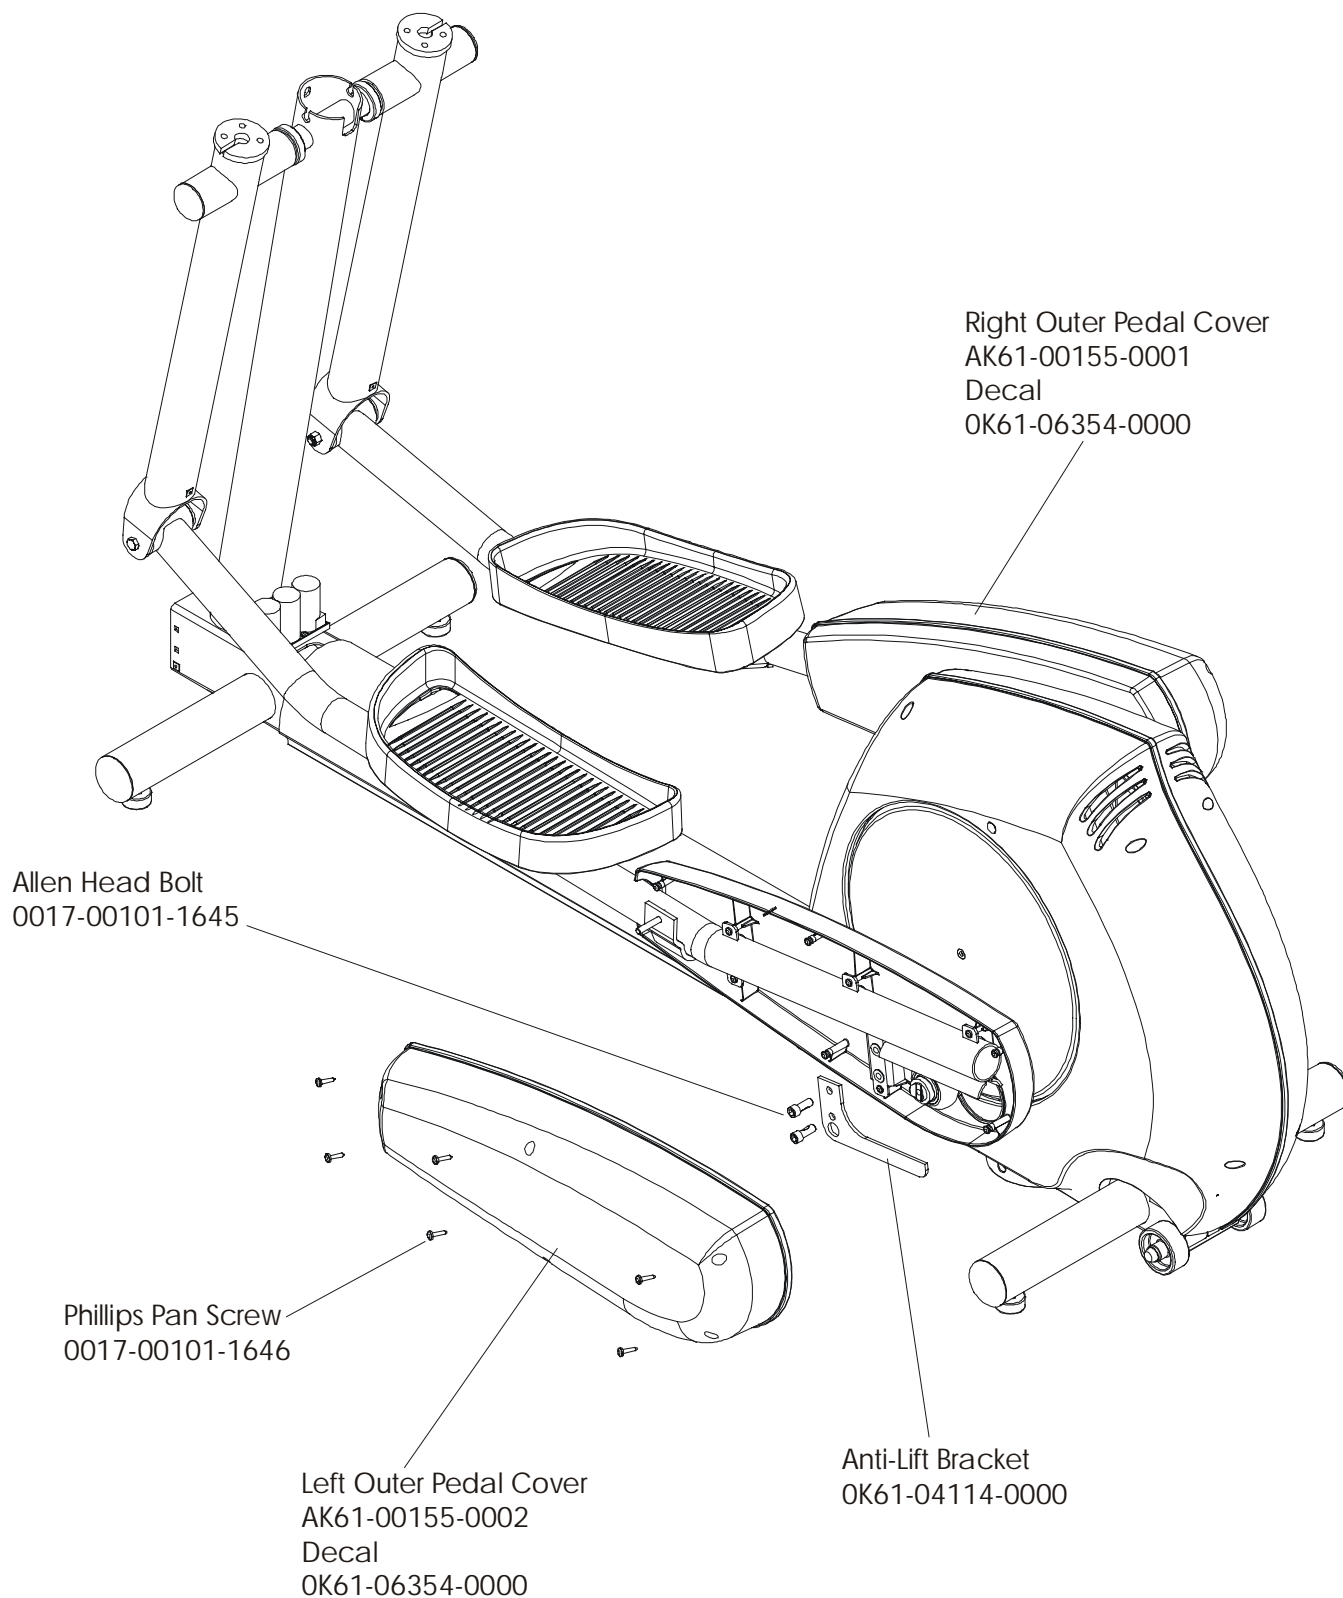

CT9100 Cross-Trainer CT91-0000-04
Crank Arm w/Roller Assembly

S/N CTJ 100000-up

CT9100 Cross-Trainer CT91-0000-04
Crankshaft Assembly AK61-00230-0001

S/N CTJ 100000-up

CT9100 Cross-Trainer CT91-0000-04
Final Frame Drive Linkage Assembly

S/N CTJ 100000-up

CT9100 Cross-Trainer CT91-0000-04
Anti-Lift Bracket and Outer Pedal Covers

S/N CTJ 100000-up

CT9100 Cross-Trainer CT91-0000-04
Battery, Brackets, and Frame Cover

S/N CTJ 100000-up

CT9100 Cross-Trainer CT91-0000-04 S/N CTJ 100000-up
Clevis and Front Frame Covers