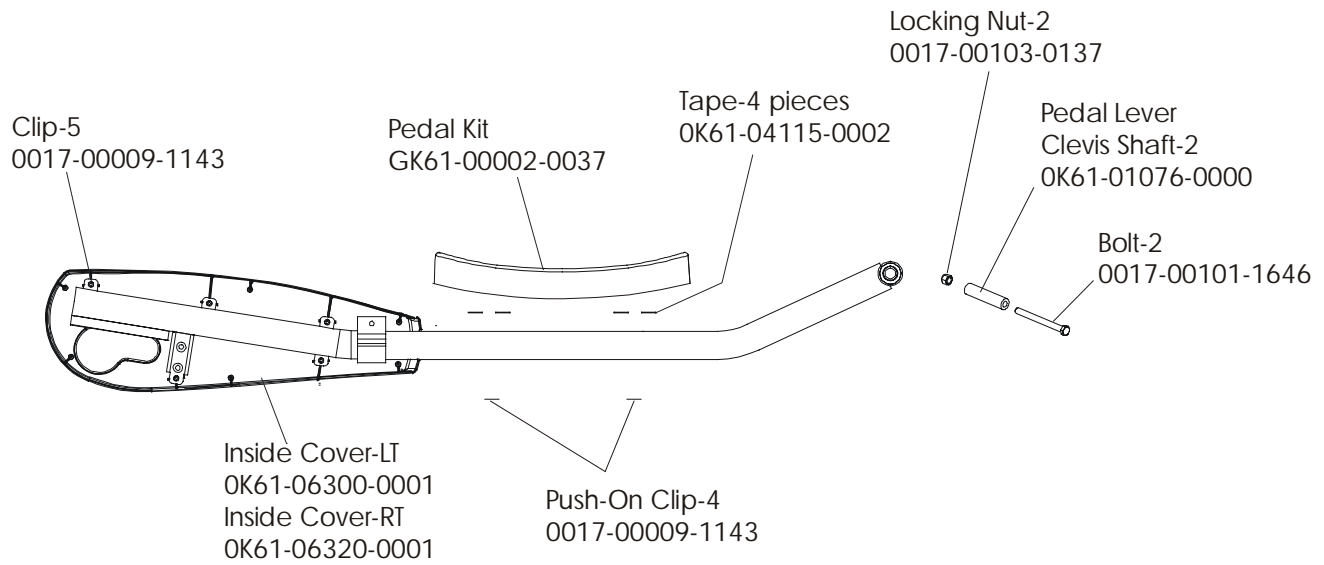

CT9100 Cross-Trainer CT91-0000-04
Crank Arm w/Roller Assembly

S/N CTJ 100000-up

CT9100 Cross-Trainer CT91-0000-04
Crankshaft Assembly AK61-00230-0001

S/N CTJ 100000-up

CT9100 Cross-Trainer CT91-0000-04
Final Frame Drive Linkage Assembly

S/N CTJ 100000-up

CT9100 Cross-Trainer CT91-0000-04
Anti-Lift Bracket and Outer Pedal Covers

S/N CTJ 100000-up

CT9100 Cross-Trainer CT91-0000-04
Battery, Brackets, and Frame Cover

S/N CTJ 100000-up

CT9100 Cross-Trainer CT91-0000-04 S/N CTJ 100000-up
Clevis and Front Frame Covers

CT9100 Cross-Trainer CT91-0000-04 S/N CTJ 100000-up
Pedal Lever Assembly

Left Pedal Assembly GK61-00002-0005,
Right Pedal Assembly GK61-00002-0006

**CT9100 Cross-Trainer
Rocker Arm Covers**

CT91-0000-04

S/N CTJ 100000-up