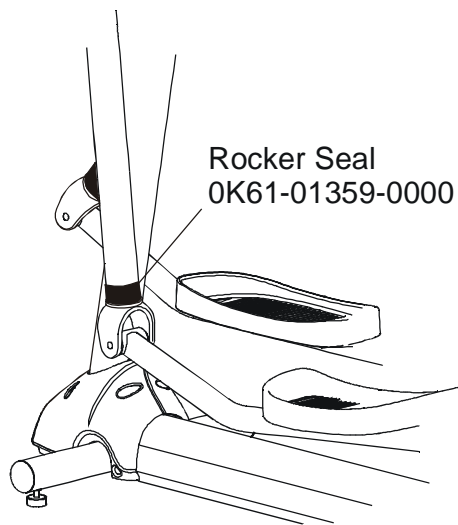

S/N CTJ 100000-up

CT9100 Cross-Trainer CT91-0000-04
Anti-Lift Bracket and Outer Pedal Covers

S/N CTJ 100000-up

CT9100 Cross-Trainer CT91-0000-04
Battery, Brackets, and Frame Cover

S/N CTJ 100000-up

CT9100 Cross-Trainer CT91-0000-04 S/N CTJ 100000-up
Clevis and Front Frame Covers

CT9100 Cross-Trainer CT91-0000-04 S/N CTJ 100000-up
Pedal Lever Assembly

Left Pedal Assembly GK61-00002-0005,
Right Pedal Assembly GK61-00002-0006

**CT9100 Cross-Trainer
Rocker Arm Covers**

CT91-0000-04

S/N CTJ 100000-up