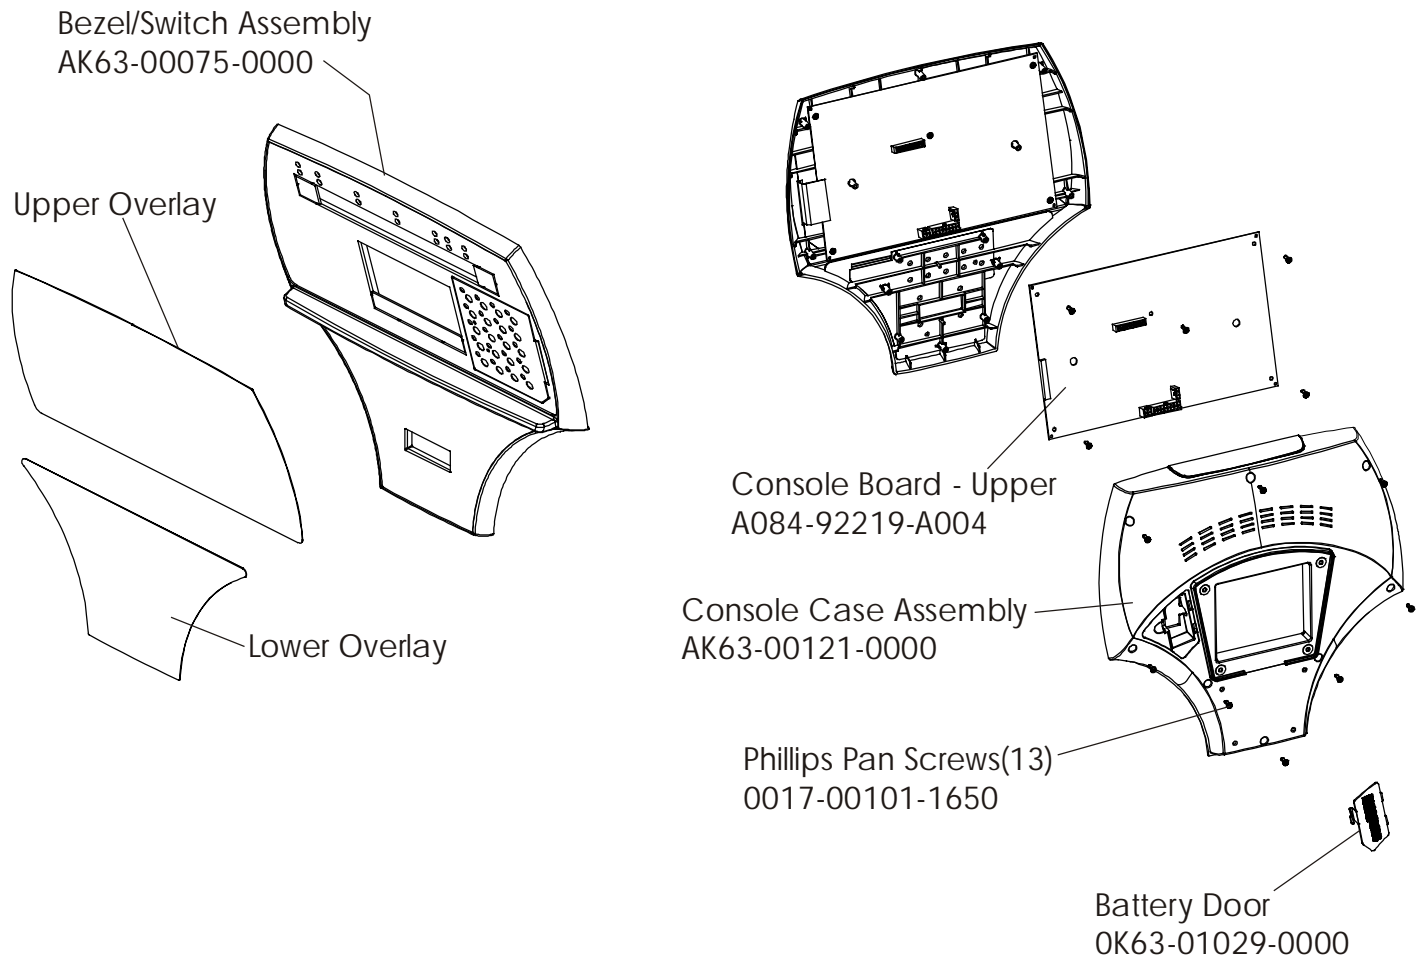

**CT9100 Cross-Trainer
Drive Belts and Alternator**

CT91-0000-04

S/N CTJ 100000-up

CT9100 Cross-Trainer CT91-0000-04
Console Support Assembly *Optional

S/N CTJ 100000-up

CT9100 Cross-Trainer CT91-0000-04 S/N CTJ 100000-up
Console Assembly