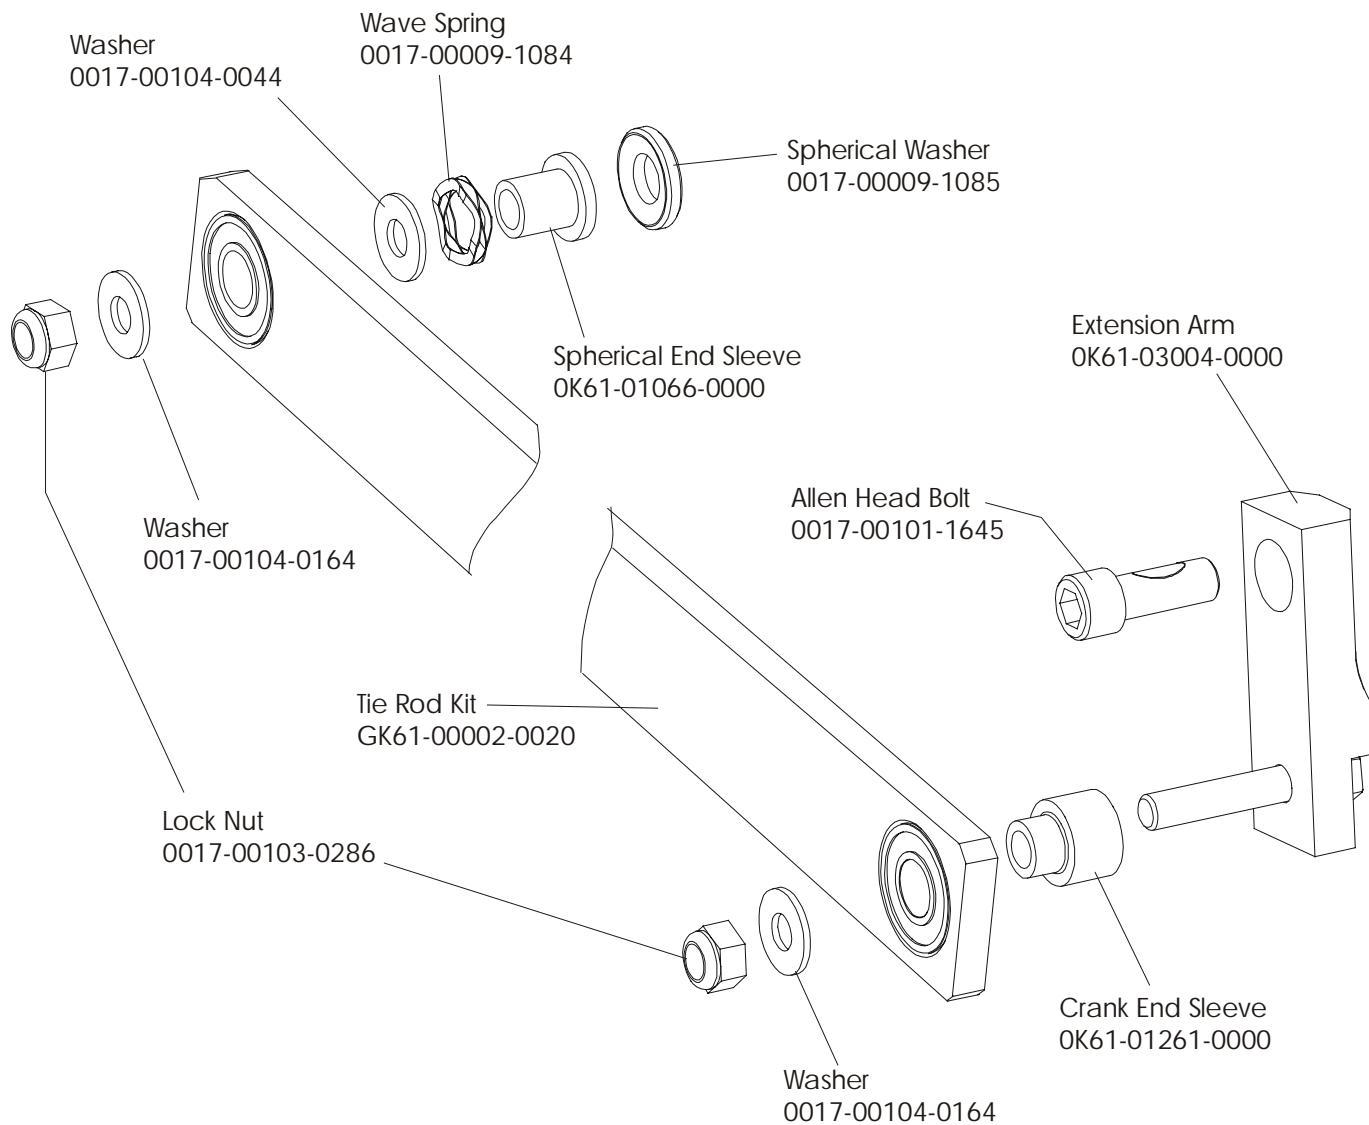

CT9100 Cross-Trainer
Crank Arm w/Roller Assembly

CT91-0XXX-01 S/N 100000- UP
CT91-0XXX-02 S/N 101185-101219,101252-UP
S/N 102631-Below

CT9100 Cross-Trainer
Crankshaft Assembly AK61-00230-0001

CT91-0XXX-01 S/N 100000-UP
CT91-0XXX-02 S/N 101185-101219,101252-UP

CT9100 Cross-Trainer

Final Frame Drive Linkage Assembly

CT91-0XXX-01 S/N 100000-UP
CT91-0XXX-02 S/N 101185-101219,101252-UP

CT9100 Cross-Trainer

Anti-Lift Bracket & Outer Pedal Covers

CT91-0XXX-01 S/N 100000- UP
CT91-0XXX-02 S/N 101185-101219,101252-UP