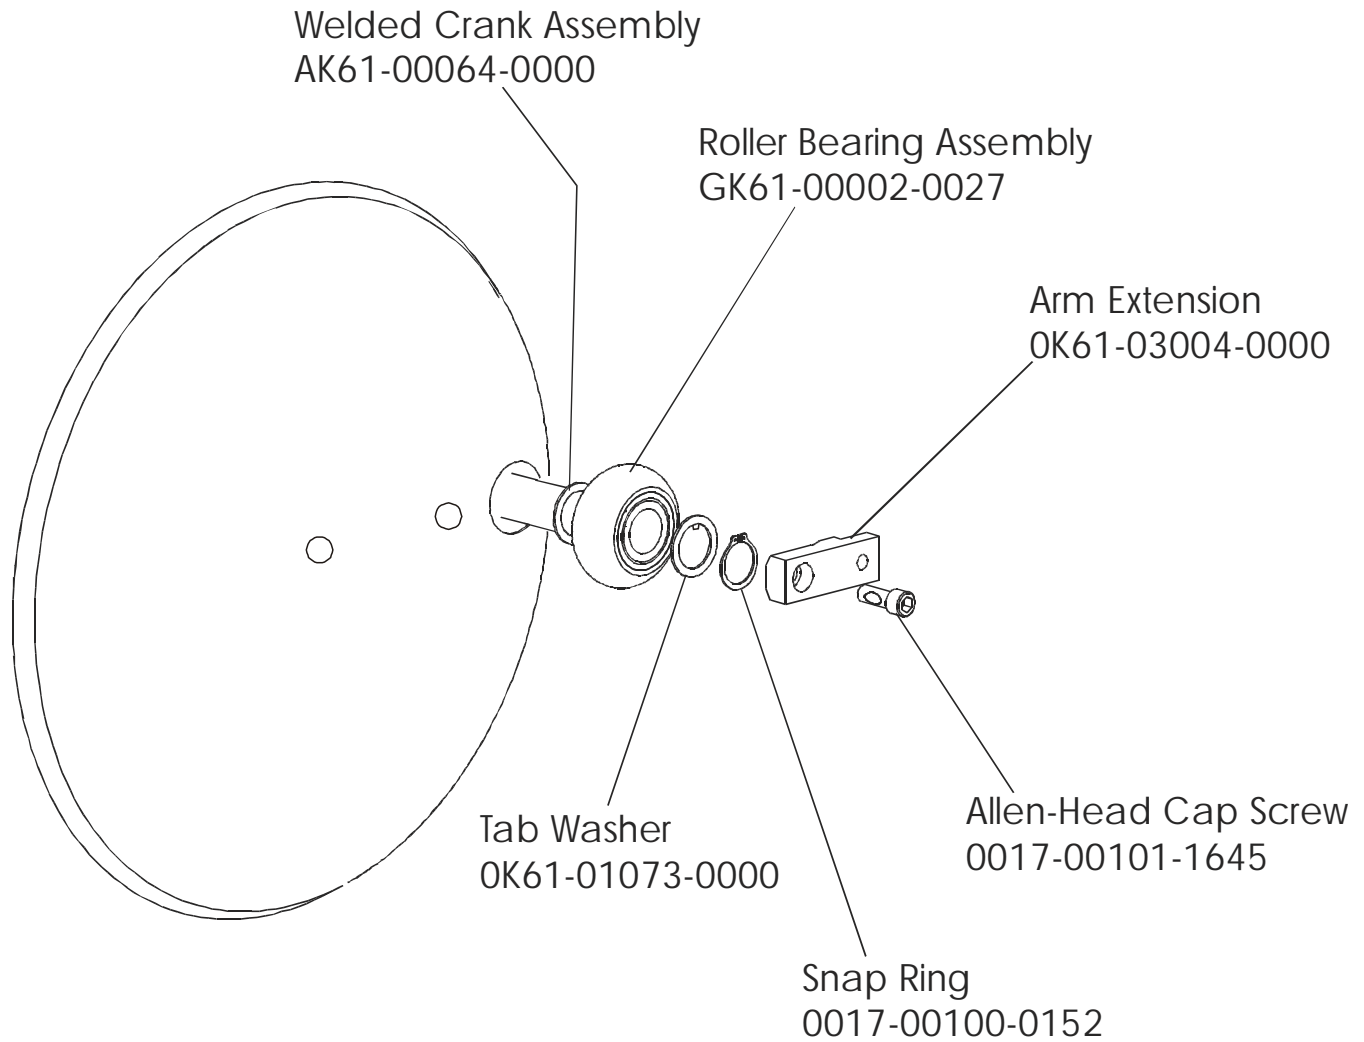

Console Case (Black)
OK36-01187-0006

Battery Cover
OK36-01035-0006

Screw
0017-00101-0823

CT9100 Cross-Trainer
Crank Arm w/Roller Assembly

CT91-0XXX-01 S/N 100000-UP
CT91-0XXX-02 S/N 101185-101219,101252-UP
S/N 102632-UP

CT9100 Cross-Trainer
Crank Arm w/Roller Assembly

CT91-0XXX-01 S/N 100000- UP
CT91-0XXX-02 S/N 101185-101219,101252-UP
S/N 102631-Below

CT9100 Cross-Trainer
Crankshaft Assembly AK61-00230-0001

CT91-0XXX-01 S/N 100000-UP
CT91-0XXX-02 S/N 101185-101219,101252-UP