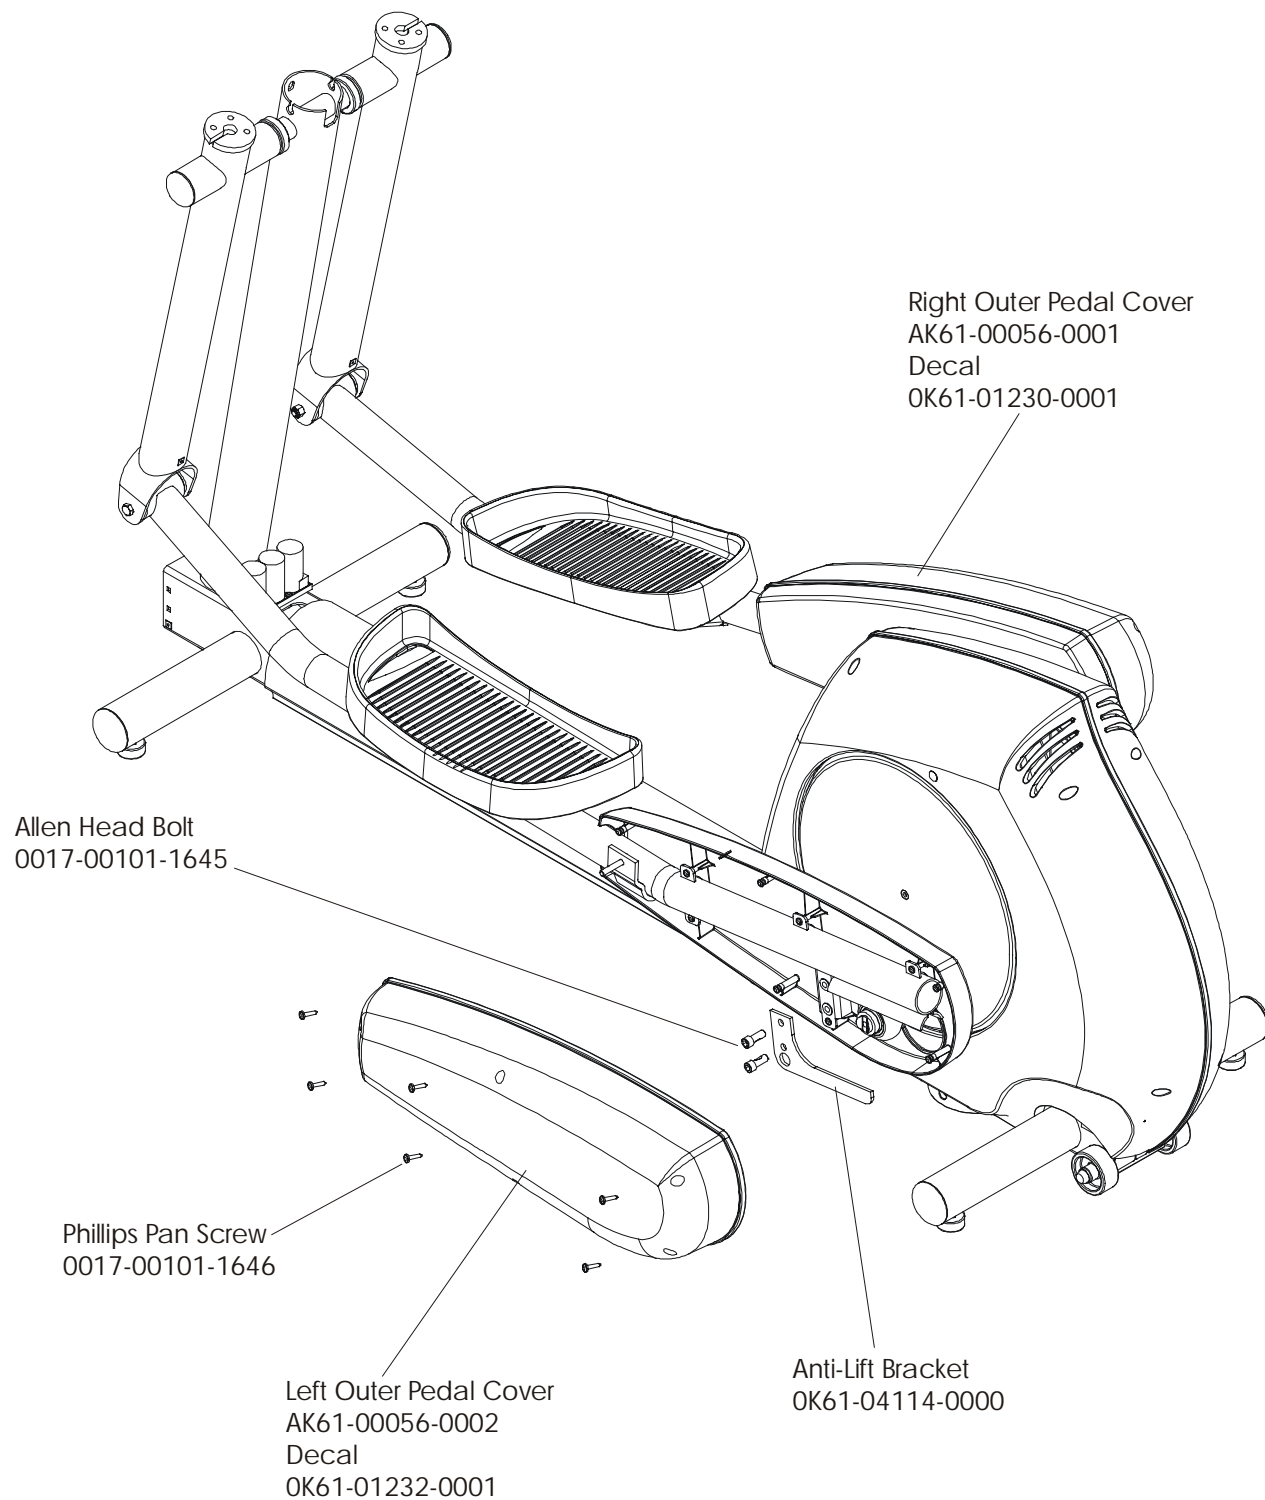

CT9100 Cross-Trainer

Final Frame Drive Linkage Assembly

CT91-0XXX-01 S/N 100000-UP
CT91-0XXX-02 S/N 101185-101219,101252-UP

CT9100 Cross-Trainer

Anti-Lift Bracket & Outer Pedal Covers

CT91-0XXX-01 S/N 100000- UP
CT91-0XXX-02 S/N 101185-101219,101252-UP