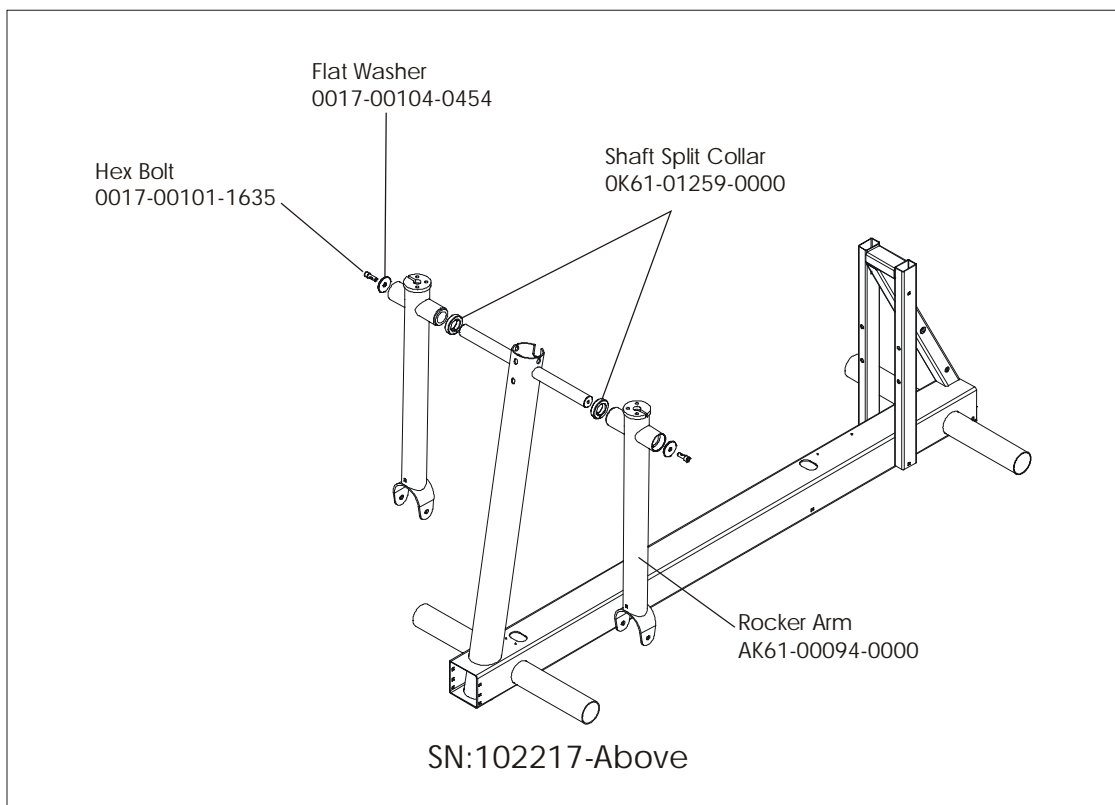

Rocker Arm Covers

CT91-0XXX-01 S/N 100000- UP
CT91-0XXX-02 S/N 101185-101219,101252-UP

CT9100 Cross-Trainer

Rocker Arm Assembly

CT91-0XXX-01 S/N 100000-UP
CT91-0XXX-02 S/N 101185-101219,101252-UP

CT9100 Cross-Trainer