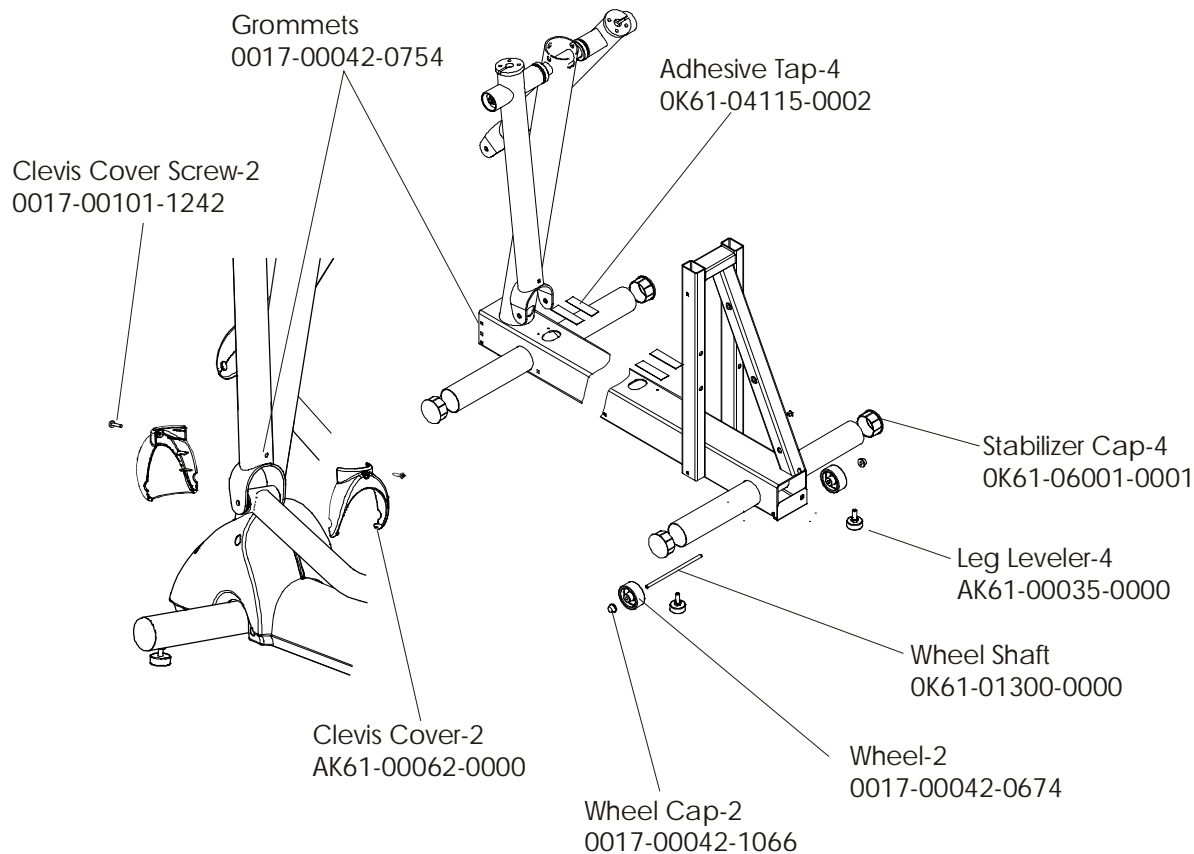

CT9100 Cross-Trainer

Battery, Brackets, and Frame Cover

CT91-0XXX-01 S/N 100000-UP
CT91-0XXX-02 S/N 101185-101219,101252-UP

CT9100 Cross-Trainer

Clevis and Front Frame Covers

CT91-0XXX-01 S/N 100000- UP
 CT91-0XXX-02 S/N 101185-101219,101252-UP