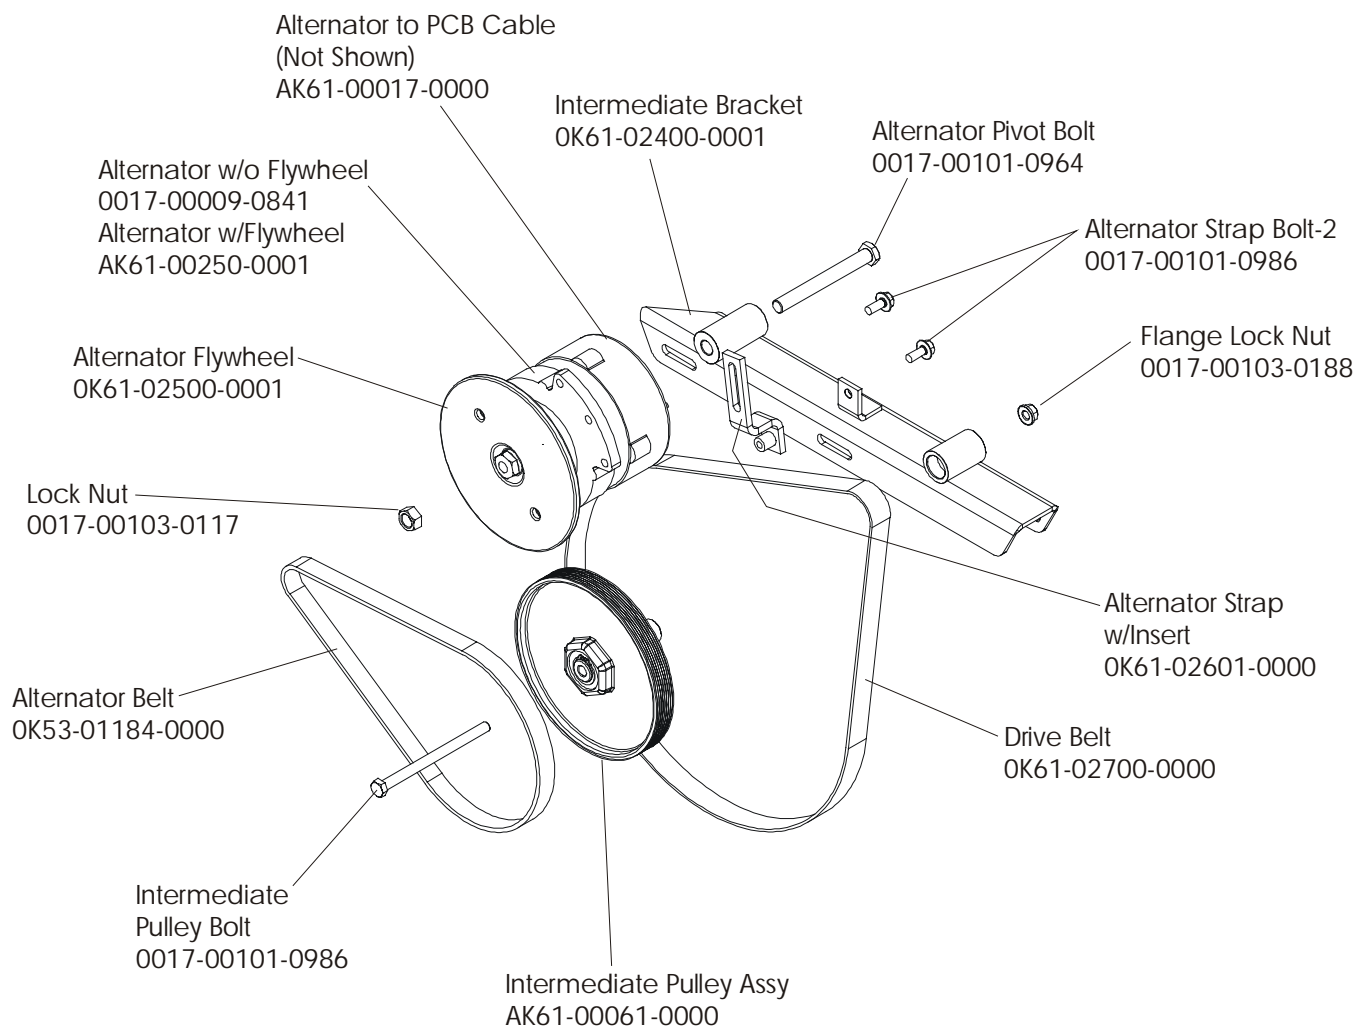

CT9100 Cross-Trainer

General Assembly

CT91-0XXX-01 S/N 100000- UP
 CT91-0XXX-02 S/N 101185-101219,101252-UP

Service Manual M051-00K61-A014
 Operator Manual M051-00K20-B190
 Installation Instructions M051-00K20-B188
 Hardware Kit AK61-00040-0000
 Optional: Chest Strap
 AK40-00045-0002 Medium
 AK40-00045-0003 Small
 AK40-00045-0004 Large

CT9100 Cross-Trainer

Drive Belts and Alternator

CT91-0XXX-01 S/N 100000- UP
CT91-0XXX-02 S/N 101185-101219,101252-UP

CT9100 Cross-Trainer

Console Support Assembly

CT91-0XXX-01 S/N 100000- UP
CT91-0XXX-02 S/N 101185-101219,101252-UP