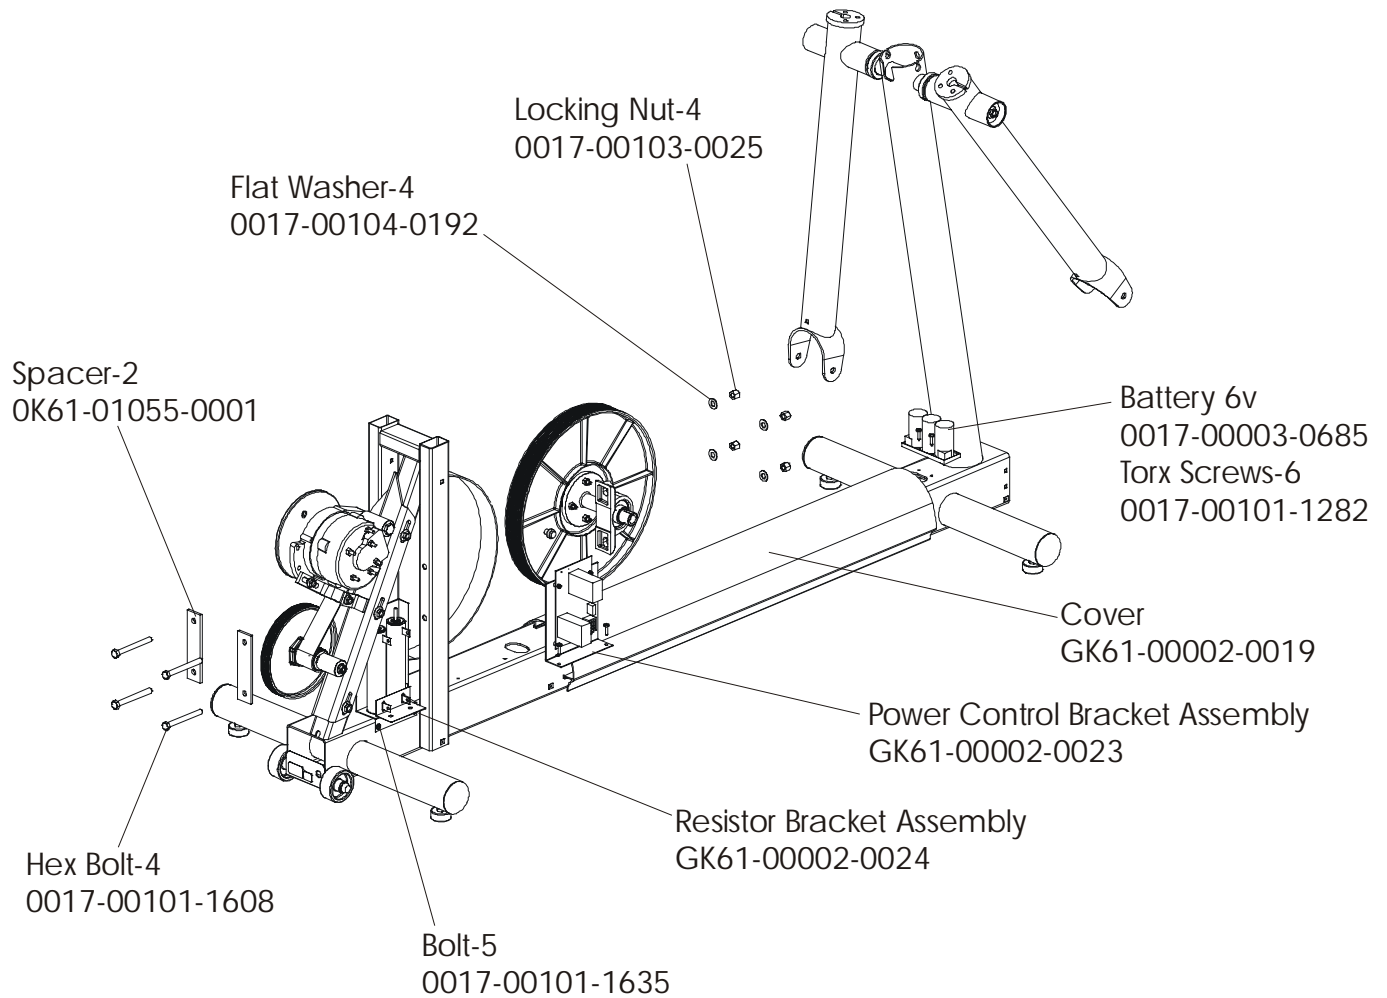

CT9100 Cross-Trainer

Battery, Brackets, and Frame Cover

CT91-0XXX-01 S/N 100000-UP
CT91-0XXX-02 S/N 101185-101219,101252-UP