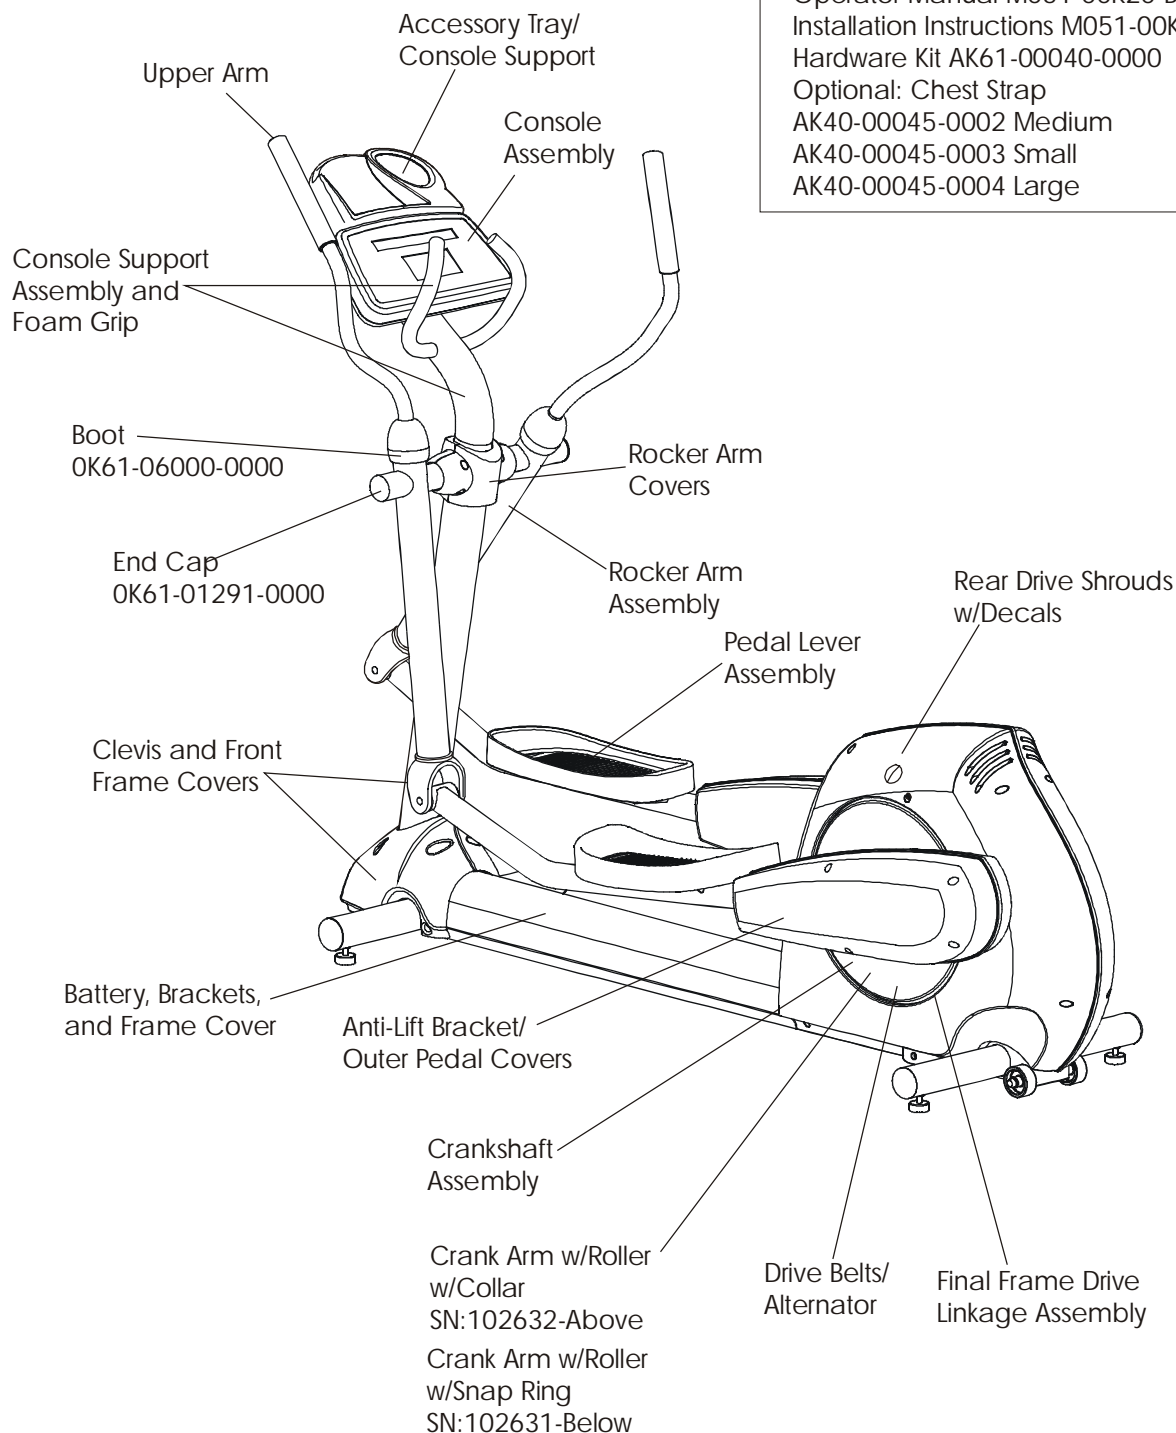

CT9100 Cross-Trainer

General Assembly

CT91-0XXX-01 S/N 100000- UP
 CT91-0XXX-02 S/N 101185-101219,101252-UP

Service Manual M051-00K61-A014
 Operator Manual M051-00K20-B190
 Installation Instructions M051-00K20-B188
 Hardware Kit AK61-00040-0000
 Optional: Chest Strap
 AK40-00045-0002 Medium
 AK40-00045-0003 Small
 AK40-00045-0004 Large

CT9100 Cross-Trainer

Drive Belts and Alternator

CT91-0XXX-01 S/N 100000- UP
CT91-0XXX-02 S/N 101185-101219,101252-UP

CT9100 Cross-Trainer

Console Support Assembly

CT91-0XXX-01 S/N 100000- UP
CT91-0XXX-02 S/N 101185-101219,101252-UP