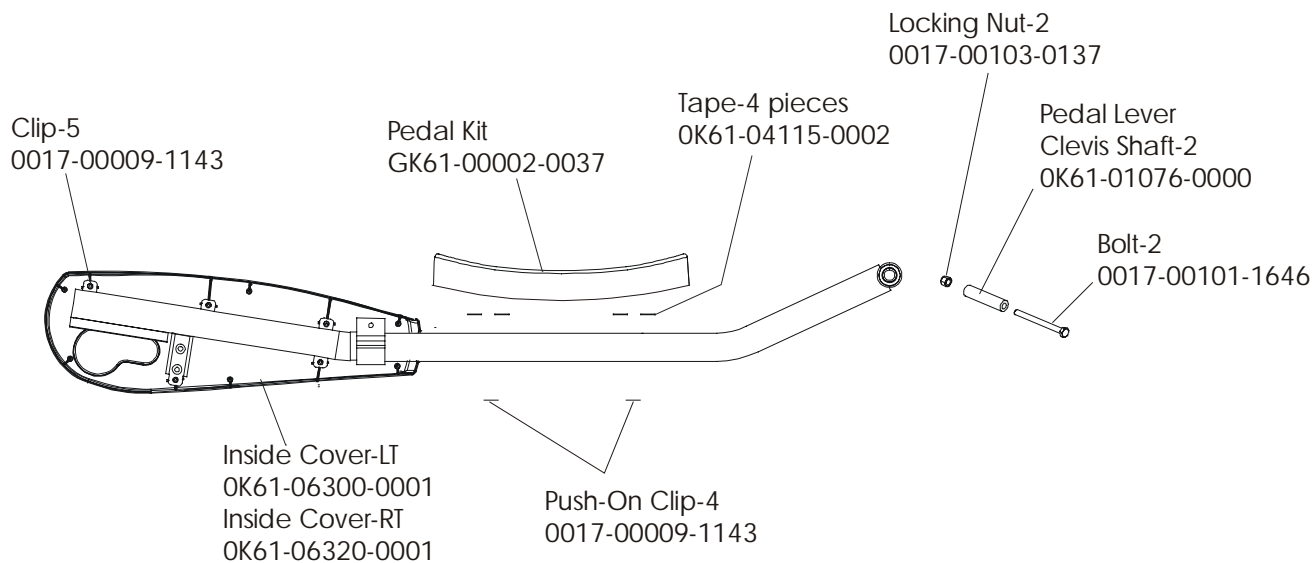

CT9100 Cross-Trainer

Pedal Lever Assembly

CT91-0XXX-01 S/N 100000-UP
CT91-0XXX-02 S/N 101185-101219,101252-UP

Left Pedal Assembly GK61-00002-0005,
Right Pedal Assembly GK61-00002-0006