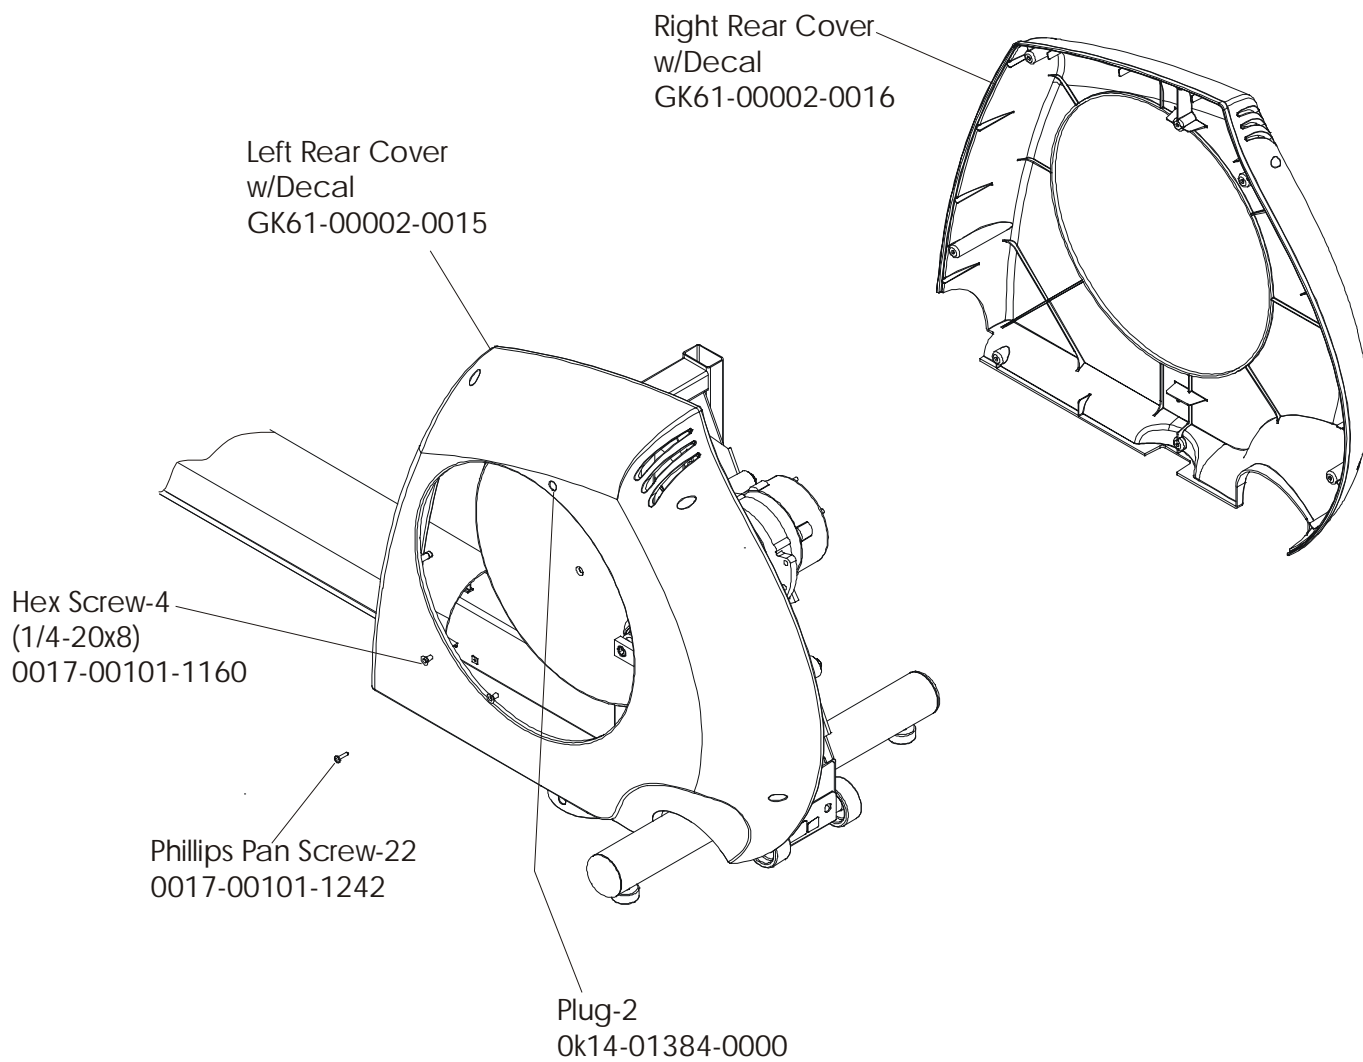

CT9100 Cross-Trainer

Rear Drive Shrouds w/Decals

CT91-0XXX-01 S/N 100000-UP
CT91-0XXX-02 S/N 101185-101219,101252-UP