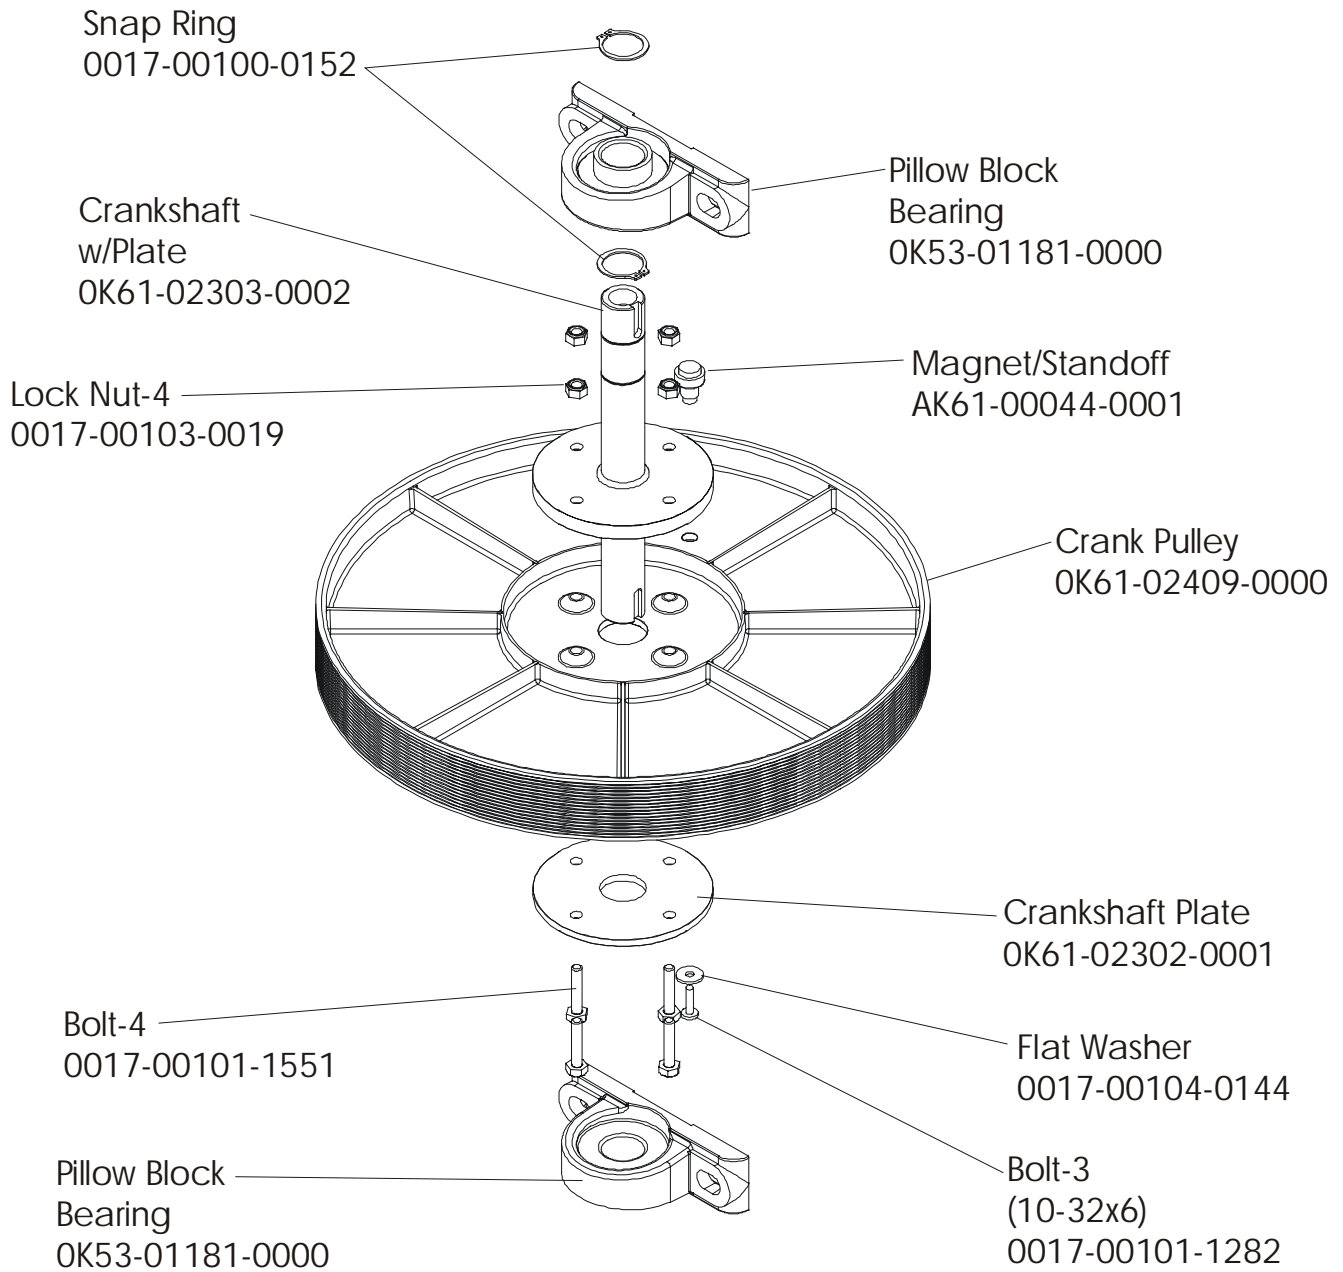

CT9100 Cross-Trainer
Crankshaft Assembly AK61-00230-0001

CT91-0XXX-01 S/N 100000-UP
CT91-0XXX-02 S/N 101185-101219,101252-UP