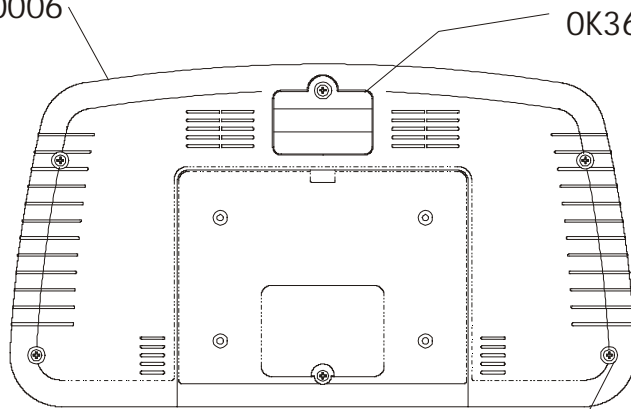

Console Case (Black)
OK36-01187-0006

Battery Cover
OK36-01035-0006