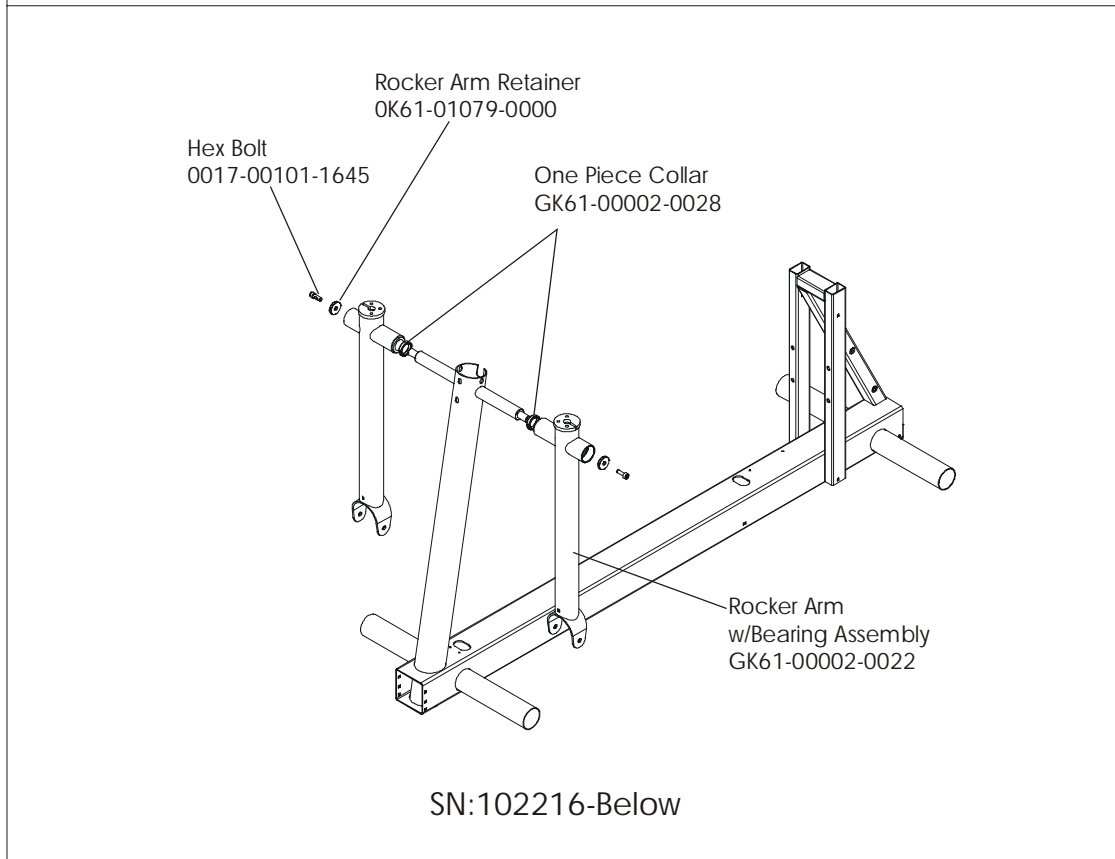

Rocker Arm Covers

CT91-0XXX-01 S/N 100000- UP
CT91-0XXX-02 S/N 101185-101219,101252-UP

CT9100 Cross-Trainer

Rocker Arm Assembly

CT91-0XXX-01 S/N 100000-UP
CT91-0XXX-02 S/N 101185-101219,101252-UP

CT9100 Cross-Trainer