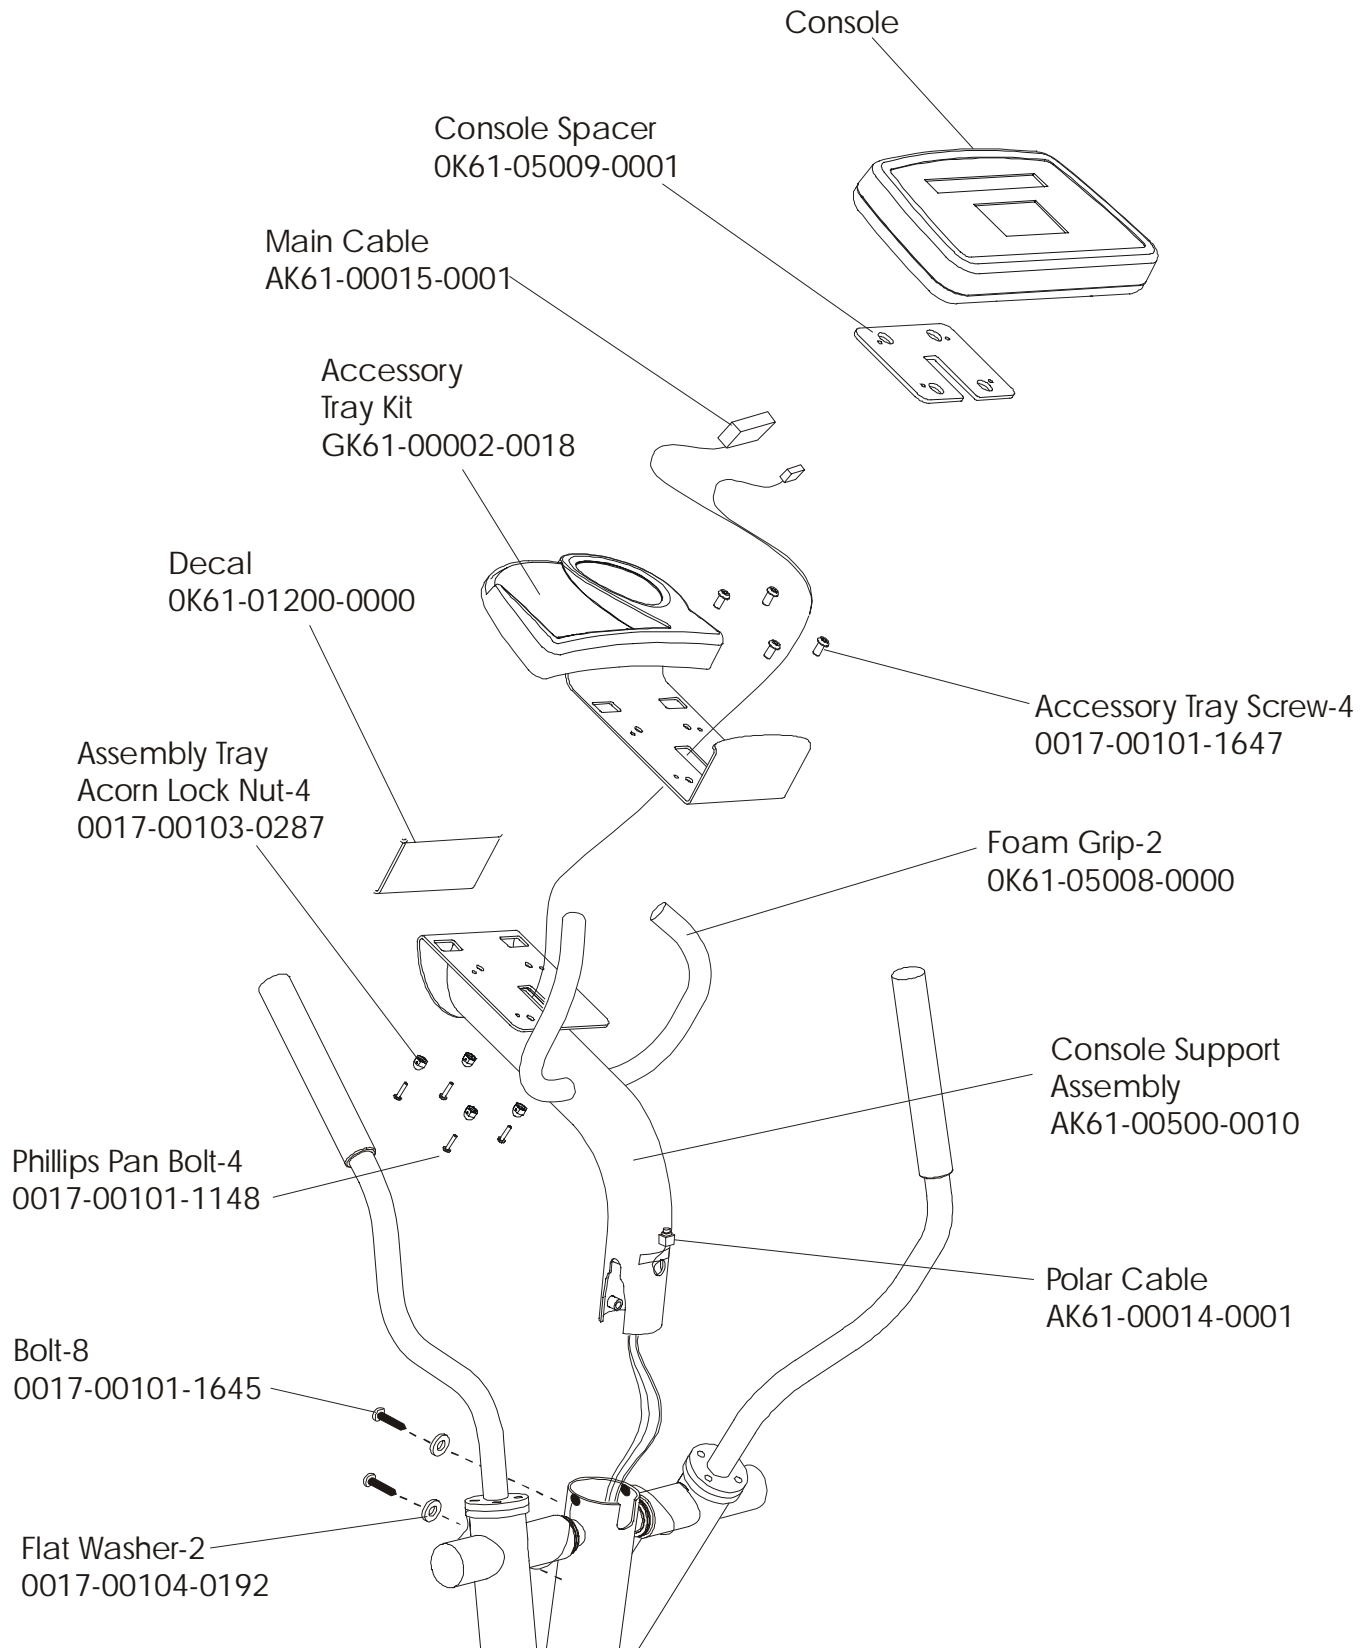

CT9100 Cross-Trainer

General Assembly

CT91-0XXX-01 S/N 100000- UP
 CT91-0XXX-02 S/N 101185-101219,101252-UP

Service Manual M051-00K61-A014
 Operator Manual M051-00K20-B190
 Installation Instructions M051-00K20-B188
 Hardware Kit AK61-00040-0000
 Optional: Chest Strap
 AK40-00045-0002 Medium
 AK40-00045-0003 Small
 AK40-00045-0004 Large

CT9100 Cross-Trainer

Drive Belts and Alternator

CT91-0XXX-01 S/N 100000- UP
CT91-0XXX-02 S/N 101185-101219,101252-UP

CT9100 Cross-Trainer

Console Support Assembly

CT91-0XXX-01 S/N 100000- UP
CT91-0XXX-02 S/N 101185-101219,101252-UP

CT9100 Cross-Trainer

Console Assembly

CT91-0XXX-01 S/N 100000-UP
CT91-0XXX-02 S/N 101185-101219,101252-UP

Console Assembly
AK61-00024-0001 Eng/Met
AK61-00024-0003 Ger/Eur
AK61-00024-0004 Spn/Eur
AK61-00024-0006 Jap/Met
AK61-00024-0007 Frn/Eur
AK61-00024-0008 Itl/Eur
AK61-00024-0009 Dut/Eur
AK61-00024-0010 Por/Met