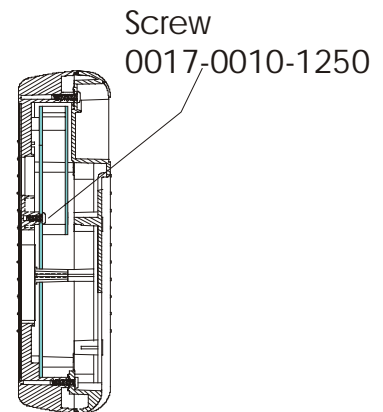

CT9100 Cross-Trainer

Console Assembly

CT91-0XXX-01 S/N 100000-UP
CT91-0XXX-02 S/N 101185-101219,101252-UP

Console Assembly
AK61-00024-0001 Eng/Met
AK61-00024-0003 Ger/Eur
AK61-00024-0004 Spn/Eur
AK61-00024-0006 Jap/Met
AK61-00024-0007 Frn/Eur
AK61-00024-0008 Itl/Eur
AK61-00024-0009 Dut/Eur
AK61-00024-0010 Por/Met

Overlay Bezel
AK61-00115-0001 Eng/Met
AK61-00115-0003 Ger/Eur
AK61-00115-0004 Spn/Eur
AK61-00115-0006 Jap/Met
AK61-00115-0007 Frn/Eur
AK61-00115-0008 Itl/Eur
AK61-00115-0009 Dut/Eur
AK61-00115-0010 Por/Met