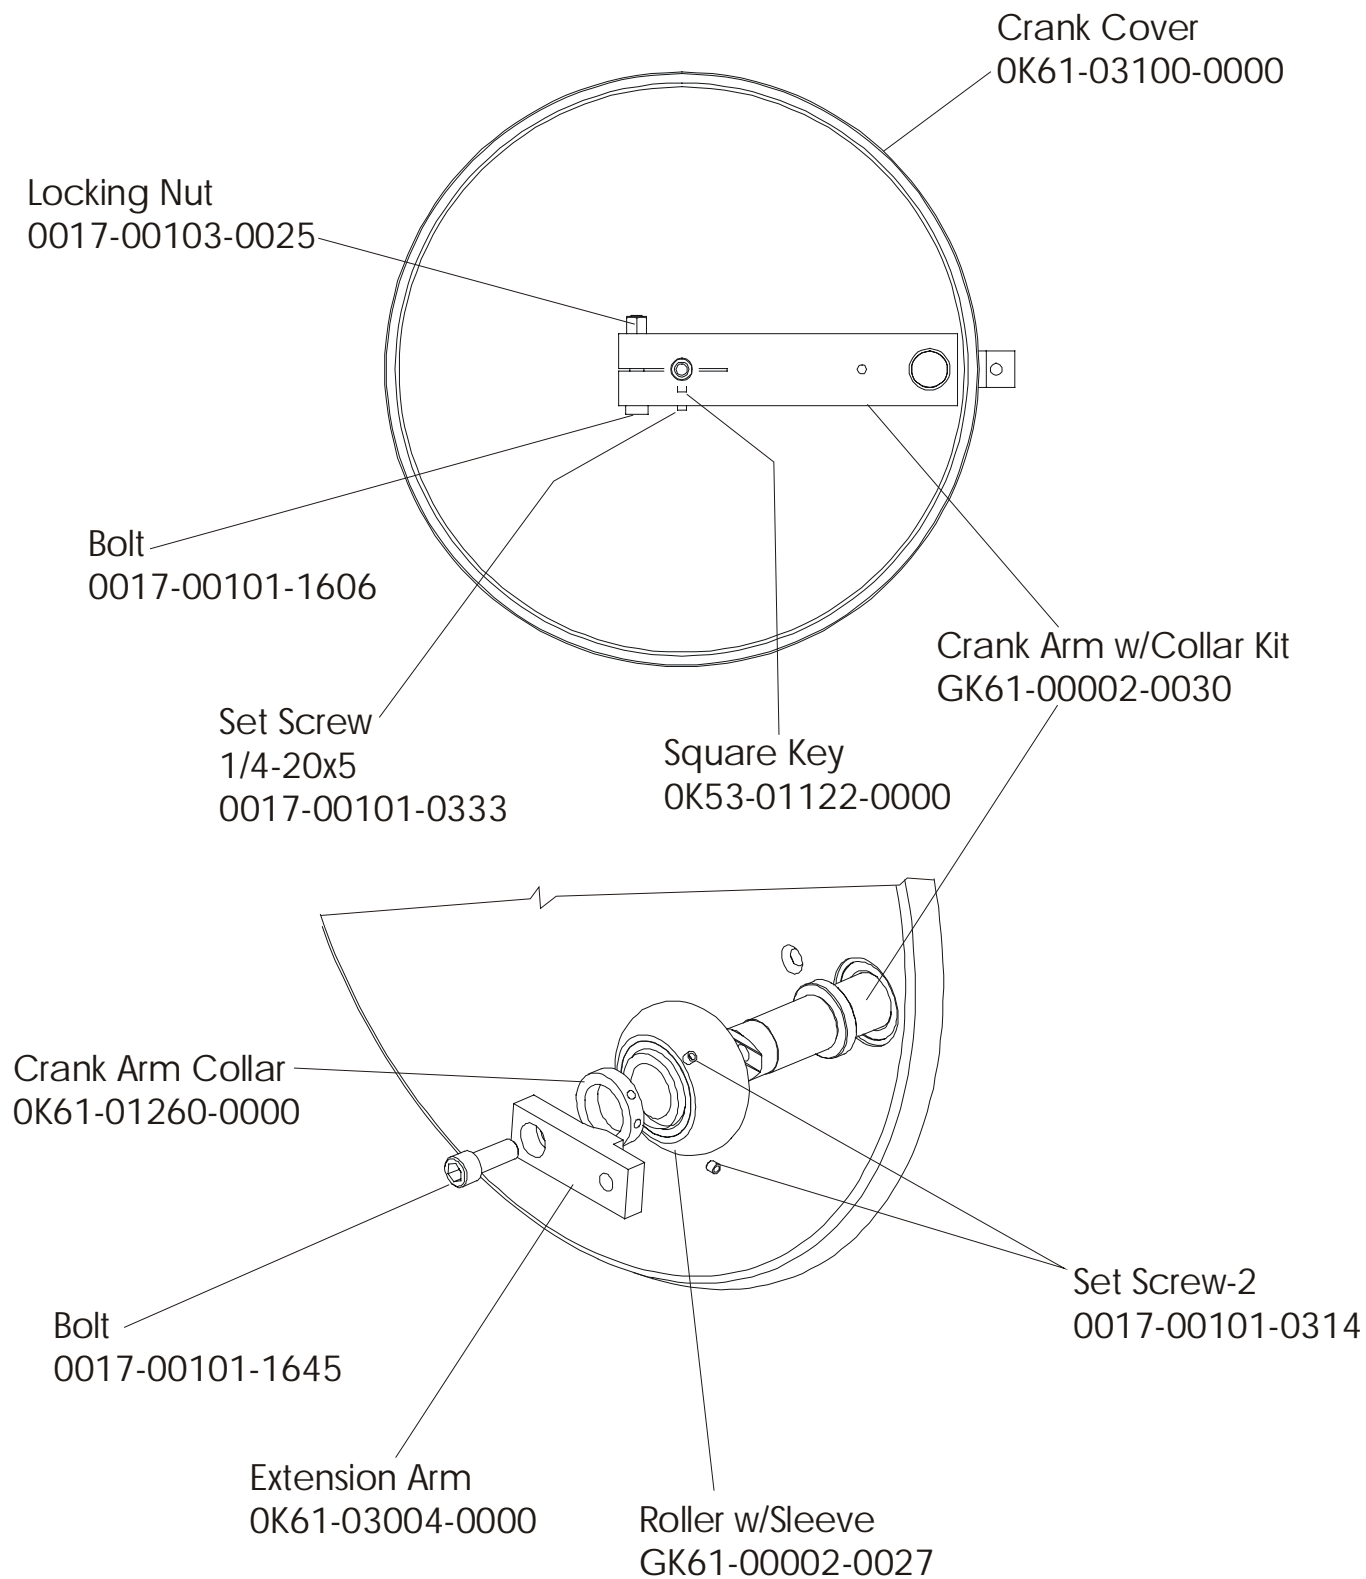

Console Case (Black)
OK36-01187-0006

Battery Cover
OK36-01035-0006

Screw
0017-00101-0823

CT9100 Cross-Trainer
Crank Arm w/Roller Assembly

CT91-0XXX-01 S/N 100000-UP
CT91-0XXX-02 S/N 101185-101219,101252-UP
S/N 102632-UP