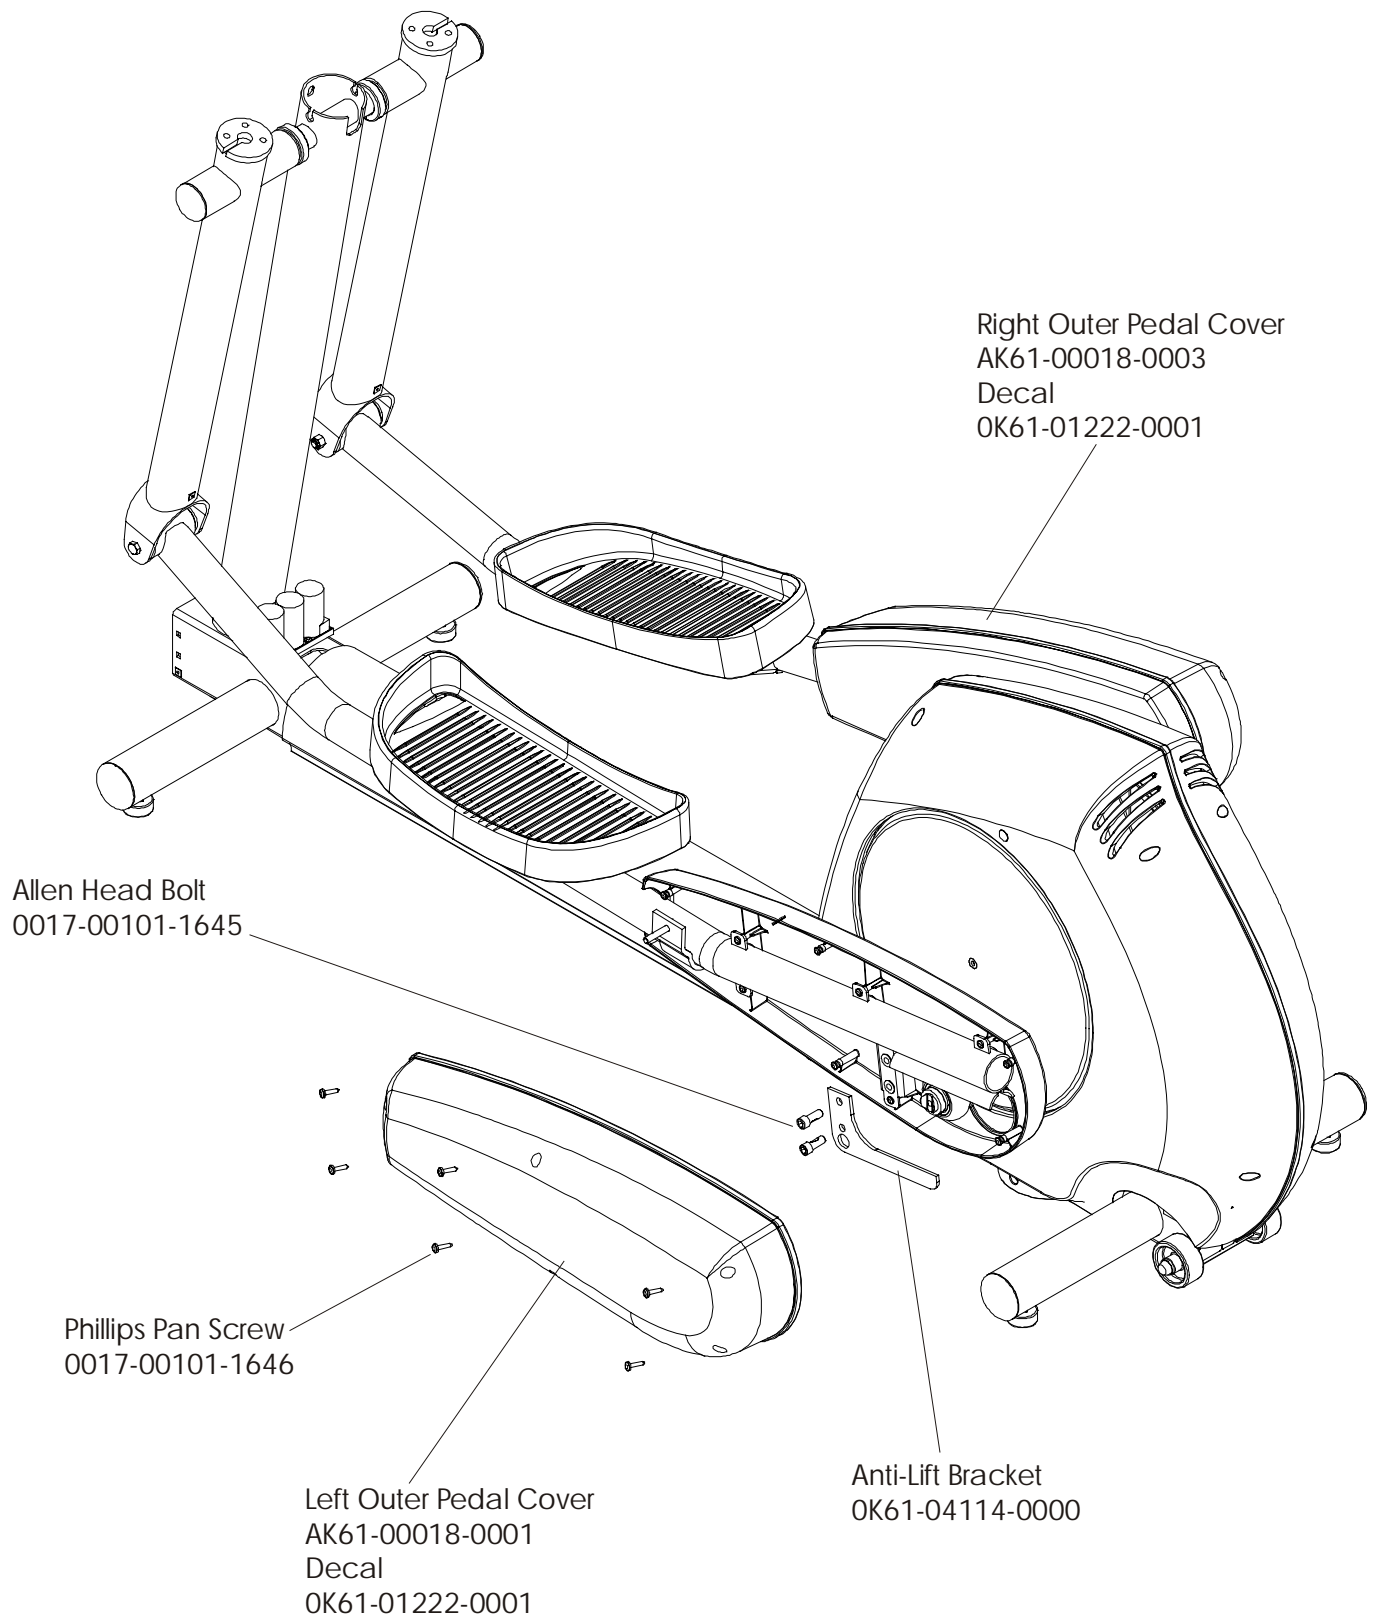

CT9500 Cross-Trainer CT95-0000-21

General Assembly

Service Manual M051-00K61-XXXX
Operator Manual M051-00K61-A064
Installation Instructions M051-00K61-A045
Hardware Kit AK61-00040-0000
Optional: Chest Strap
AK40-00045-0002 Medium
AK40-00045-0003 Small
AK40-00045-0004 Large

CT9500 Cross-Trainer CT95-0000-21
Crank Arm w/Roller Assembly

CT9500 Cross-Trainer CT95-0000-21
Crankshaft Assembly AK61-00230-0001

CT9500 Cross-Trainer CT95-0000-21

Final Frame Drive Linkage Assembly

CT9500 Cross-Trainer CT95-0000-21

Anti-Lift Bracket and Outer Pedal Covers

CT9500 Cross-Trainer CT95-0000-21

Battery, Brackets, and Frame Cover

CT9500 Cross-Trainer CT95-0000-21
Clevis and Front Frame Covers

CT9500 Cross-Trainer CT95-0000-21
Pedal Lever Assembly