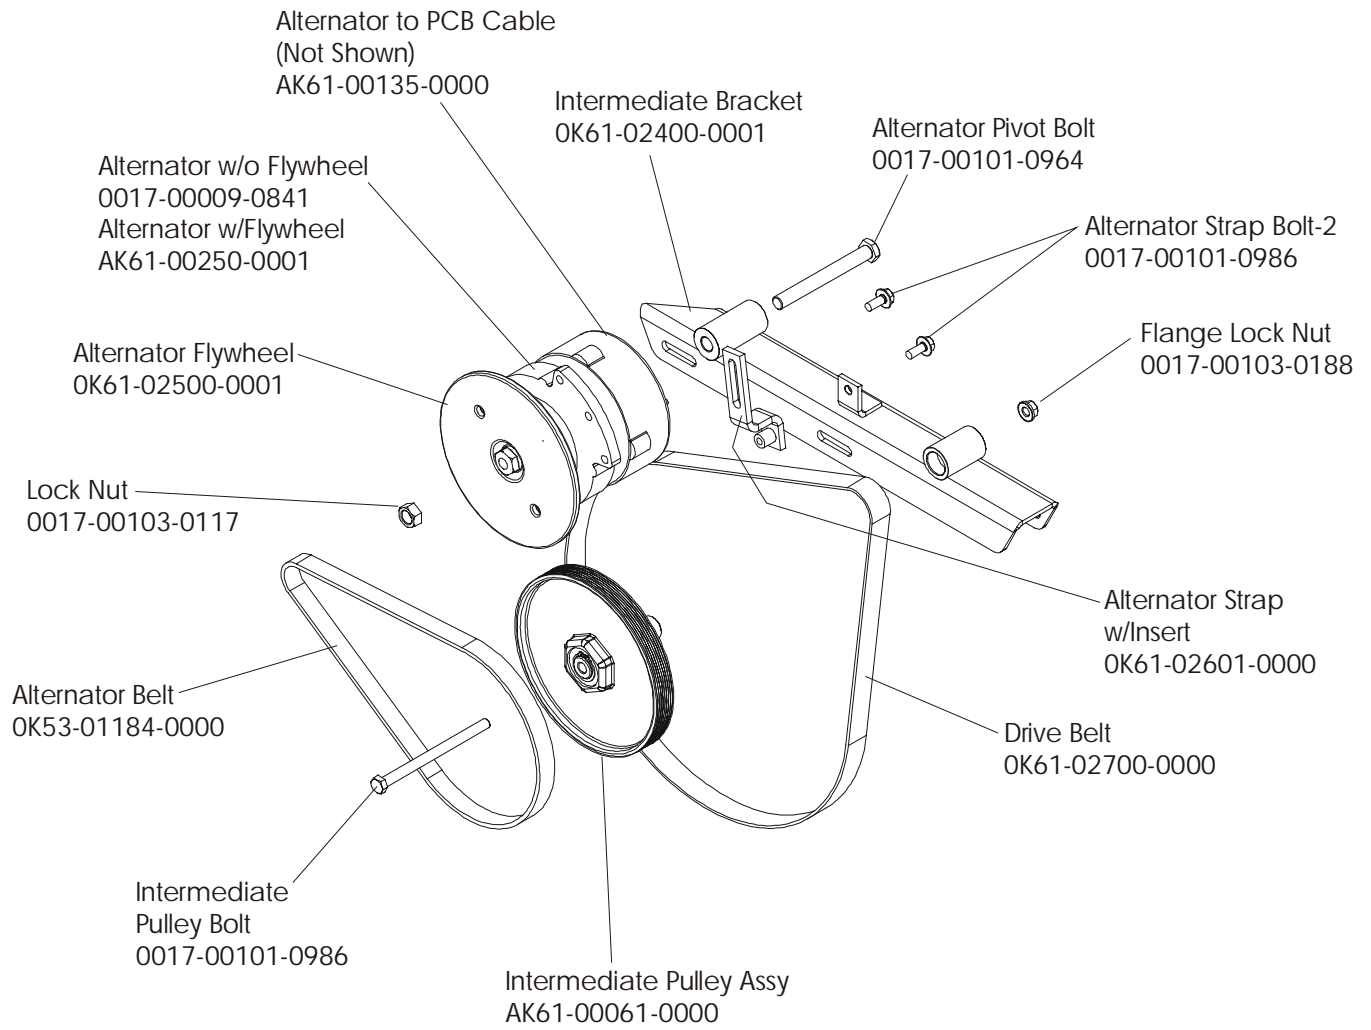

CT9500 Cross-Trainer CT95-0000-21

General Assembly

Service Manual M051-00K61-XXXX
Operator Manual M051-00K61-A064
Installation Instructions M051-00K61-A045
Hardware Kit AK61-00040-0000
Optional: Chest Strap
AK40-00045-0002 Medium
AK40-00045-0003 Small
AK40-00045-0004 Large

CT9500 Cross-Trainer CT95-0000-21

Drive Belts and Alternator

CT9500 Cross-Trainer CT95-0000-21

Console Support Assembly *Optional

CT9500 Cross-Trainer CT95-0000-21

Console Assembly

| Language | Console Assembly | Bezel, Switch, Overlay | Upper Overlay | Lower Overlay |
|----------|------------------|------------------------|-----------------|-----------------|
| Eng/Met | AK61-00111-0001 | AK61-00113-0001 | 0k61-01277-0001 | 0k61-01311-0001 |
| Ger/Eur | AK61-00111-0003 | AK61-00113-0003 | 0k61-01277-0003 | 0k61-01311-0003 |
| Spn/Eur | AK61-00111-0004 | AK61-00113-0004 | 0k61-01277-0004 | 0k61-01311-0004 |
| Jap/Met | AK61-00111-0006 | AK61-00113-0006 | 0k61-01277-0006 | 0k61-01311-0006 |
| Frn/Eur | AK61-00111-0007 | AK61-00113-0007 | 0k61-01277-0007 | 0k61-01311-0007 |
| Itl/Eur | AK61-00111-0008 | AK61-00113-0008 | 0k61-01277-0008 | 0k61-01311-0008 |
| Dut/Eur | AK61-00111-0009 | AK61-00113-0009 | 0k61-01277-0009 | 0k61-01311-0009 |
| Por/Eur | AK61-00111-0010 | AK61-00113-0010 | 0k61-01277-0010 | 0k61-01311-0010 |