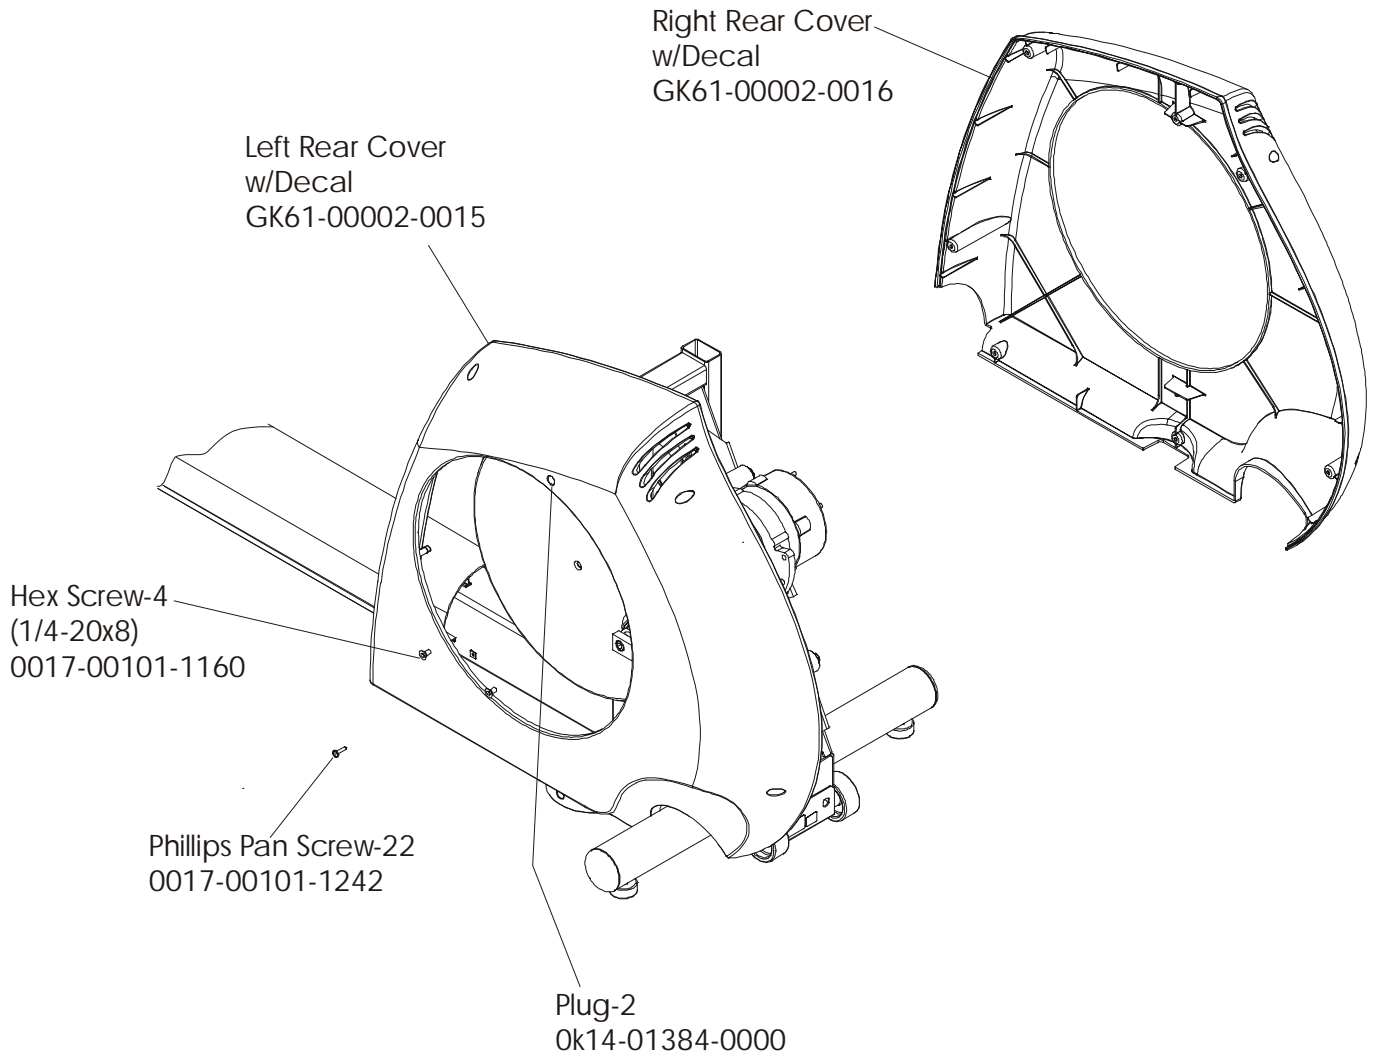

Left Pedal Assembly GK61-00002-0005,
Right Pedal Assembly GK61-00002-0006

CT9500 Cross-Trainer CT95-0000-21

Rocker Arm Covers

CT9500 Cross-Trainer CT95-0000-21

Rocker Arm Assembly

CT9500 Cross-Trainer CT95-0000-21
Rear Drive Shrouds w/Decals