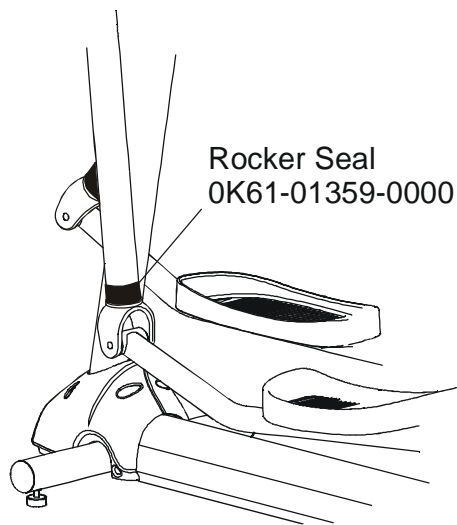

Anti-Lift Bracket and Outer Pedal Covers

CT9500 Cross-Trainer CT95-0000-21

Battery, Brackets, and Frame Cover

CT9500 Cross-Trainer CT95-0000-21
Clevis and Front Frame Covers

CT9500 Cross-Trainer CT95-0000-21
Pedal Lever Assembly

Left Pedal Assembly GK61-00002-0005,
Right Pedal Assembly GK61-00002-0006

CT9500 Cross-Trainer CT95-0000-21

Rocker Arm Covers

CT9500 Cross-Trainer CT95-0000-21

Rocker Arm Assembly

CT9500 Cross-Trainer CT95-0000-21
Rear Drive Shrouds w/Decals