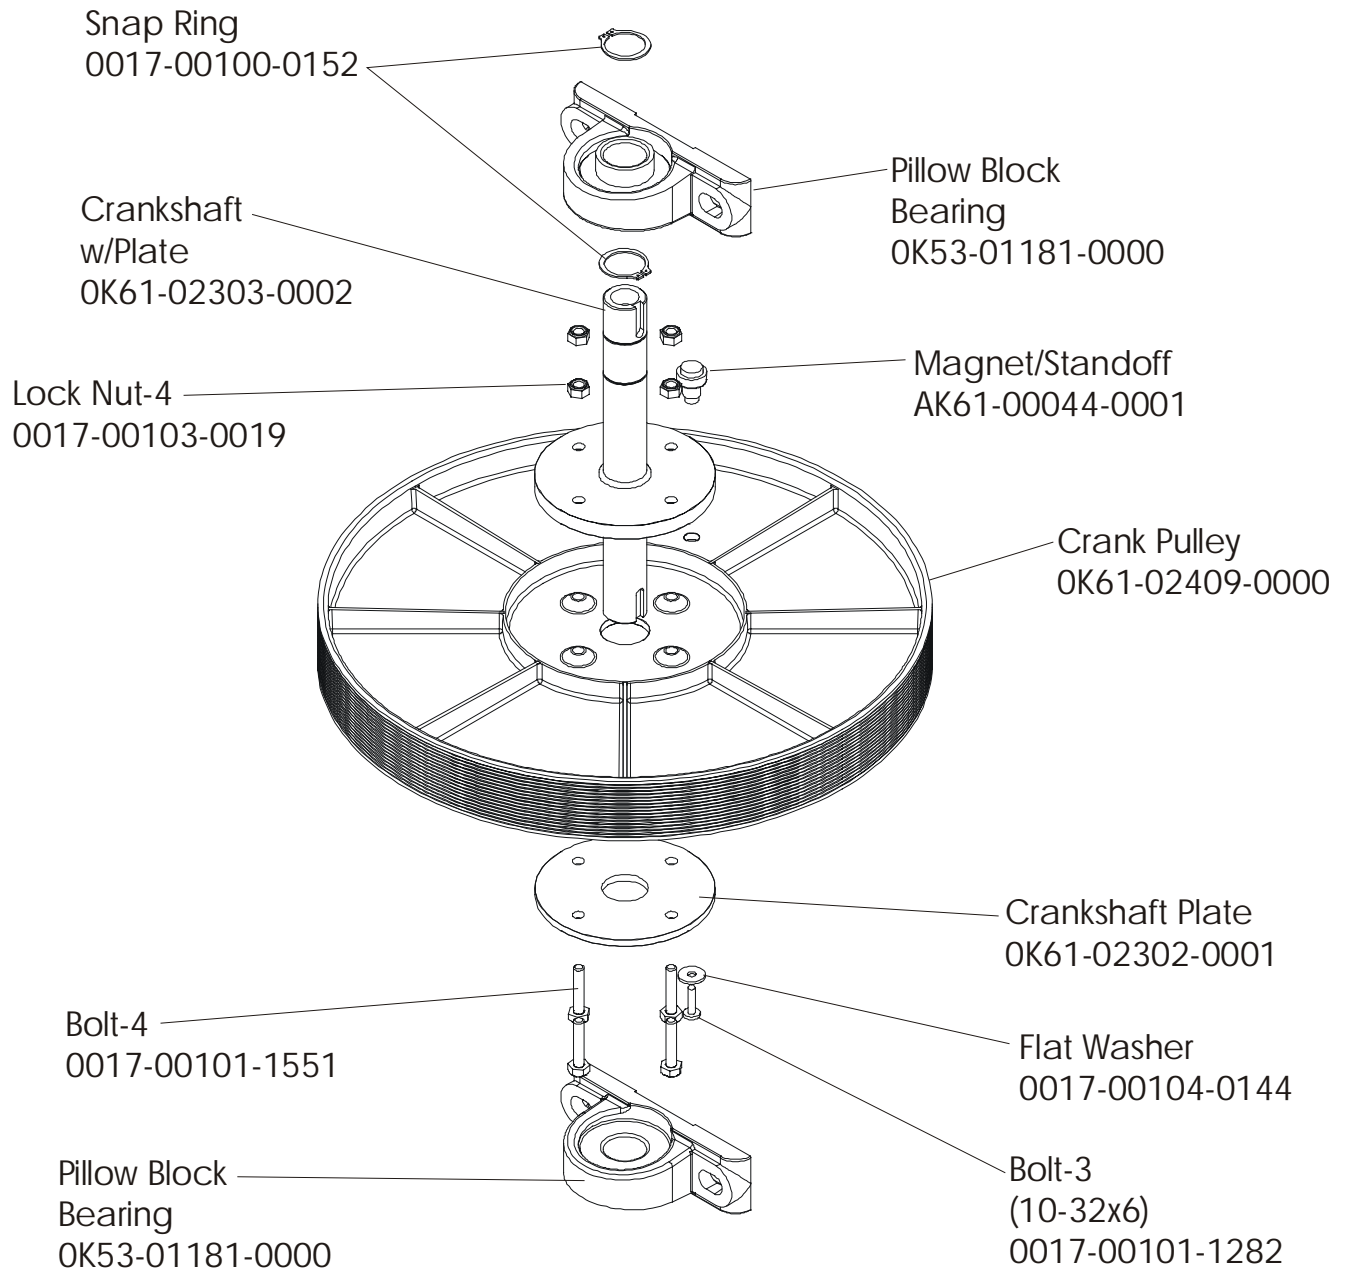

CT9500 Cross-Trainer CT95-0000-21

General Assembly

Service Manual M051-00K61-XXXX
Operator Manual M051-00K61-A064
Installation Instructions M051-00K61-A045
Hardware Kit AK61-00040-0000
Optional: Chest Strap
AK40-00045-0002 Medium
AK40-00045-0003 Small
AK40-00045-0004 Large

CT9500 Cross-Trainer CT95-0000-21

Drive Belts and Alternator

CT9500 Cross-Trainer CT95-0000-21

Console Support Assembly *Optional

CT9500 Cross-Trainer CT95-0000-21

Console Assembly

| Language | Console Assembly | Bezel, Switch, Overlay | Upper Overlay | Lower Overlay |
|----------|------------------|------------------------|-----------------|-----------------|
| Eng/Met | AK61-00111-0001 | AK61-00113-0001 | 0k61-01277-0001 | 0k61-01311-0001 |
| Ger/Eur | AK61-00111-0003 | AK61-00113-0003 | 0k61-01277-0003 | 0k61-01311-0003 |
| Spn/Eur | AK61-00111-0004 | AK61-00113-0004 | 0k61-01277-0004 | 0k61-01311-0004 |
| Jap/Met | AK61-00111-0006 | AK61-00113-0006 | 0k61-01277-0006 | 0k61-01311-0006 |
| Frn/Eur | AK61-00111-0007 | AK61-00113-0007 | 0k61-01277-0007 | 0k61-01311-0007 |
| Itl/Eur | AK61-00111-0008 | AK61-00113-0008 | 0k61-01277-0008 | 0k61-01311-0008 |
| Dut/Eur | AK61-00111-0009 | AK61-00113-0009 | 0k61-01277-0009 | 0k61-01311-0009 |
| Por/Eur | AK61-00111-0010 | AK61-00113-0010 | 0k61-01277-0010 | 0k61-01311-0010 |

CT9500 Cross-Trainer CT95-0000-21
Crank Arm w/Roller Assembly

CT9500 Cross-Trainer CT95-0000-21
Crankshaft Assembly AK61-00230-0001

CT9500 Cross-Trainer CT95-0000-21

Final Frame Drive Linkage Assembly

CT9500 Cross-Trainer CT95-0000-21