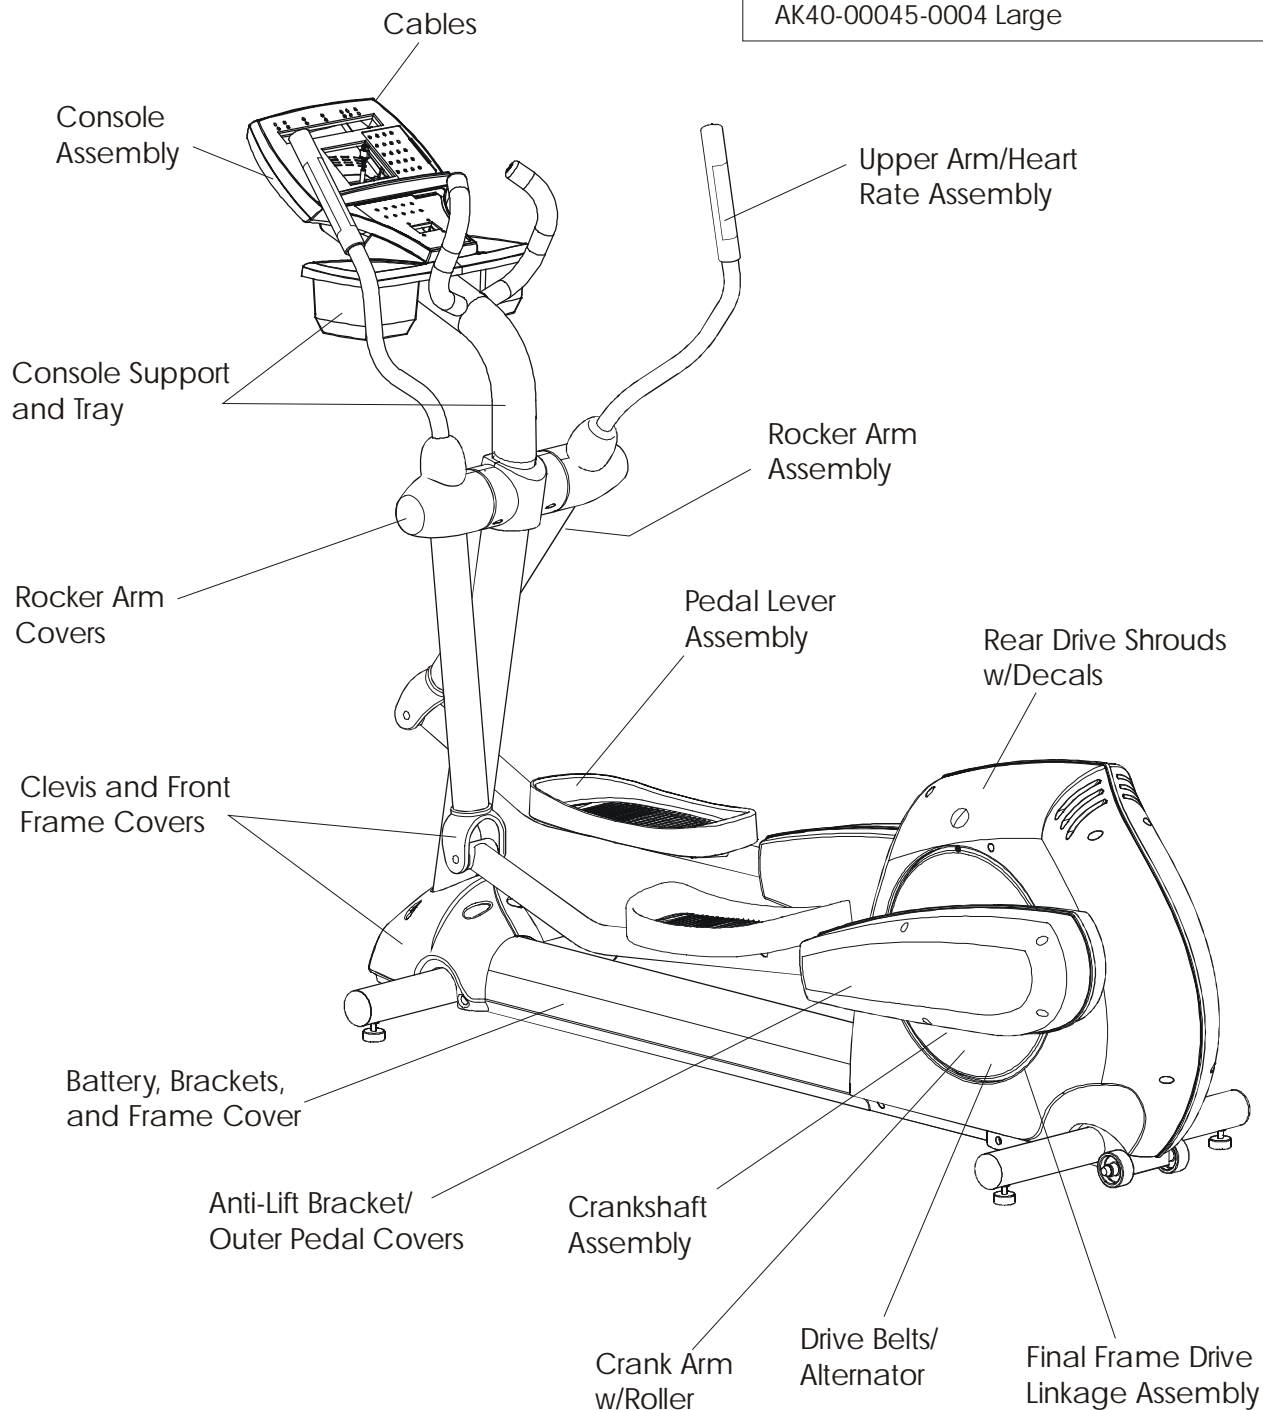

CT9500 Cross-Trainer CT95-0000-21

General Assembly

Service Manual M051-00K61-XXXX
Operator Manual M051-00K61-A064
Installation Instructions M051-00K61-A045
Hardware Kit AK61-00040-0000
Optional: Chest Strap
AK40-00045-0002 Medium
AK40-00045-0003 Small
AK40-00045-0004 Large

CT9500 Cross-Trainer CT95-0000-21

Drive Belts and Alternator

CT9500 Cross-Trainer CT95-0000-21

Console Support Assembly *Optional

CT9500 Cross-Trainer CT95-0000-21

Console Assembly

| Language | Console Assembly | Bezel, Switch, Overlay | Upper Overlay | Lower Overlay |
|----------|------------------|------------------------|-----------------|-----------------|
| Eng/Met | AK61-00111-0001 | AK61-00113-0001 | 0k61-01277-0001 | 0k61-01311-0001 |
| Ger/Eur | AK61-00111-0003 | AK61-00113-0003 | 0k61-01277-0003 | 0k61-01311-0003 |
| Spn/Eur | AK61-00111-0004 | AK61-00113-0004 | 0k61-01277-0004 | 0k61-01311-0004 |
| Jap/Met | AK61-00111-0006 | AK61-00113-0006 | 0k61-01277-0006 | 0k61-01311-0006 |
| Frn/Eur | AK61-00111-0007 | AK61-00113-0007 | 0k61-01277-0007 | 0k61-01311-0007 |
| Itl/Eur | AK61-00111-0008 | AK61-00113-0008 | 0k61-01277-0008 | 0k61-01311-0008 |
| Dut/Eur | AK61-00111-0009 | AK61-00113-0009 | 0k61-01277-0009 | 0k61-01311-0009 |
| Por/Eur | AK61-00111-0010 | AK61-00113-0010 | 0k61-01277-0010 | 0k61-01311-0010 |