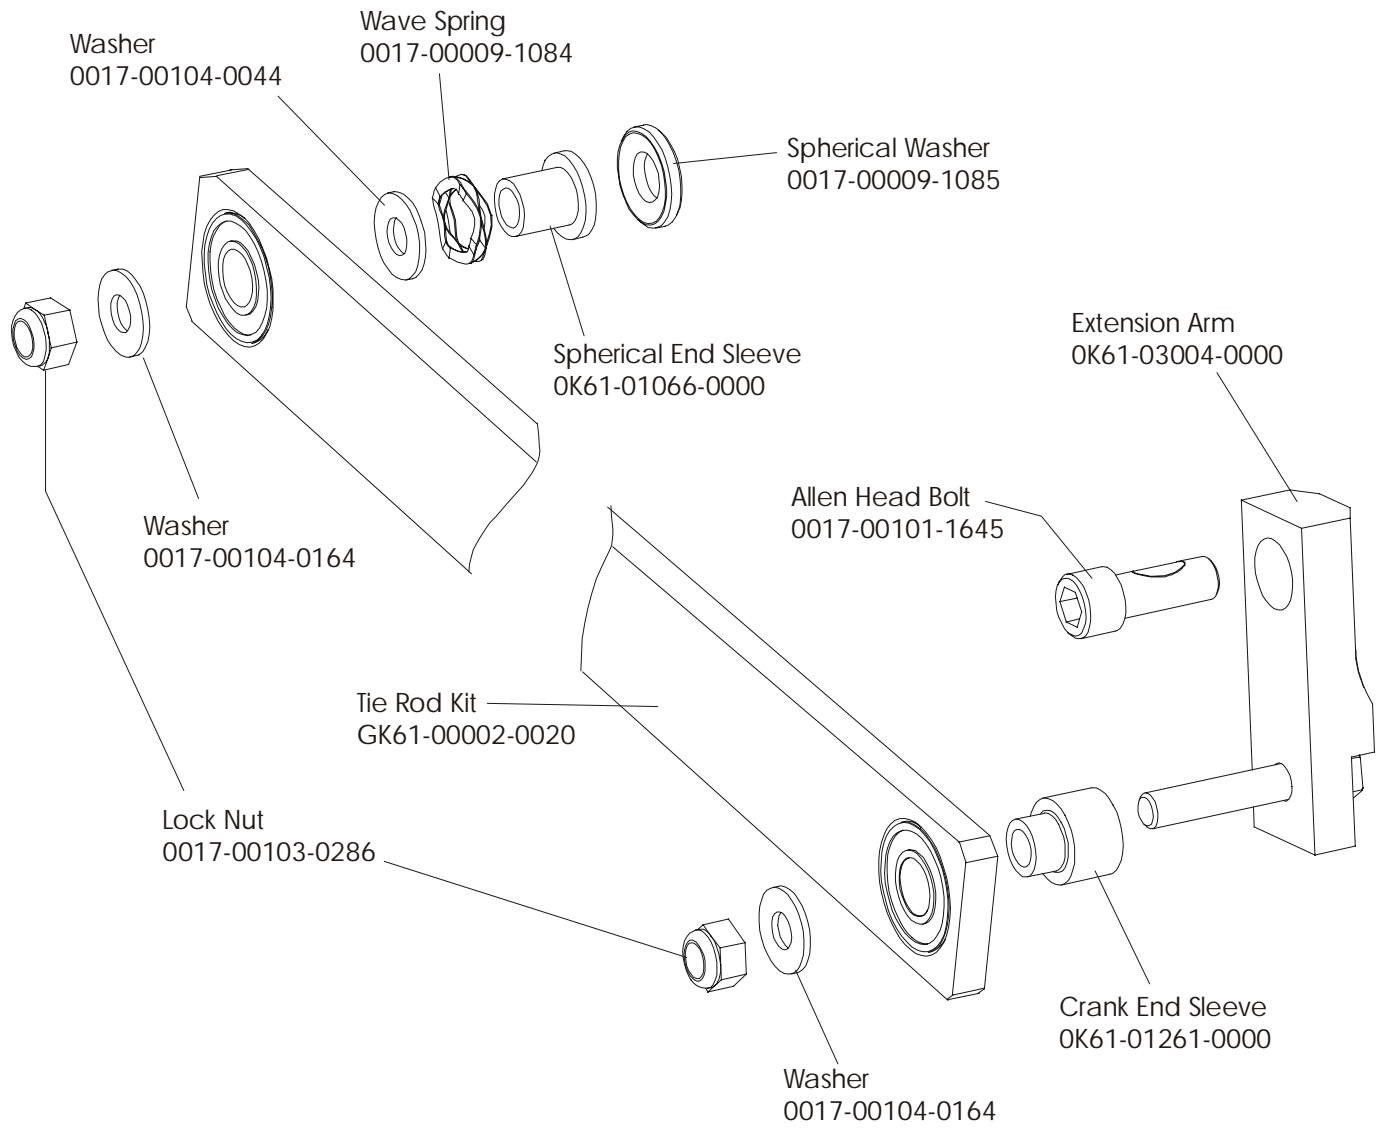

CT9500 Cross-Trainer CT95-0000-21
Crank Arm w/Roller Assembly

CT9500 Cross-Trainer CT95-0000-21
Crankshaft Assembly AK61-00230-0001

CT9500 Cross-Trainer CT95-0000-21

Final Frame Drive Linkage Assembly

CT9500 Cross-Trainer CT95-0000-21

Anti-Lift Bracket and Outer Pedal Covers

CT9500 Cross-Trainer CT95-0000-21

Battery, Brackets, and Frame Cover

CT9500 Cross-Trainer CT95-0000-21
Clevis and Front Frame Covers

CT9500 Cross-Trainer CT95-0000-21
Pedal Lever Assembly