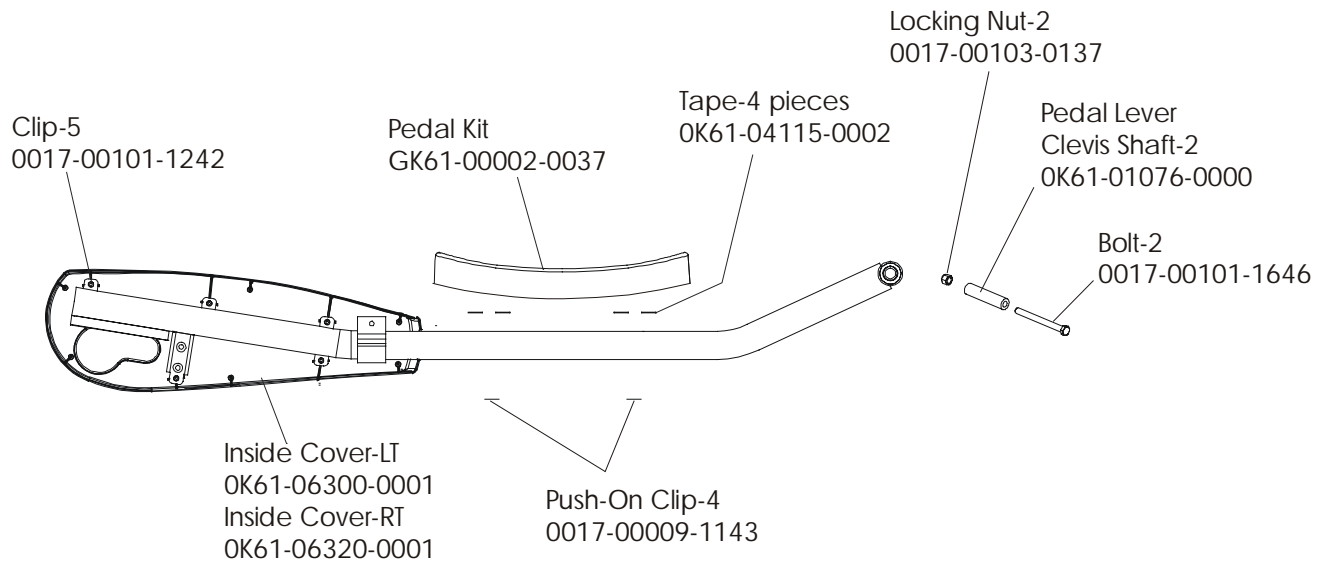

CT9500 Cross-Trainer CT95-0000-21
Crank Arm w/Roller Assembly

CT9500 Cross-Trainer CT95-0000-21
Crankshaft Assembly AK61-00230-0001

CT9500 Cross-Trainer CT95-0000-21

Final Frame Drive Linkage Assembly

CT9500 Cross-Trainer CT95-0000-21

Anti-Lift Bracket and Outer Pedal Covers

CT9500 Cross-Trainer CT95-0000-21

Battery, Brackets, and Frame Cover

CT9500 Cross-Trainer CT95-0000-21
Clevis and Front Frame Covers

CT9500 Cross-Trainer CT95-0000-21
Pedal Lever Assembly