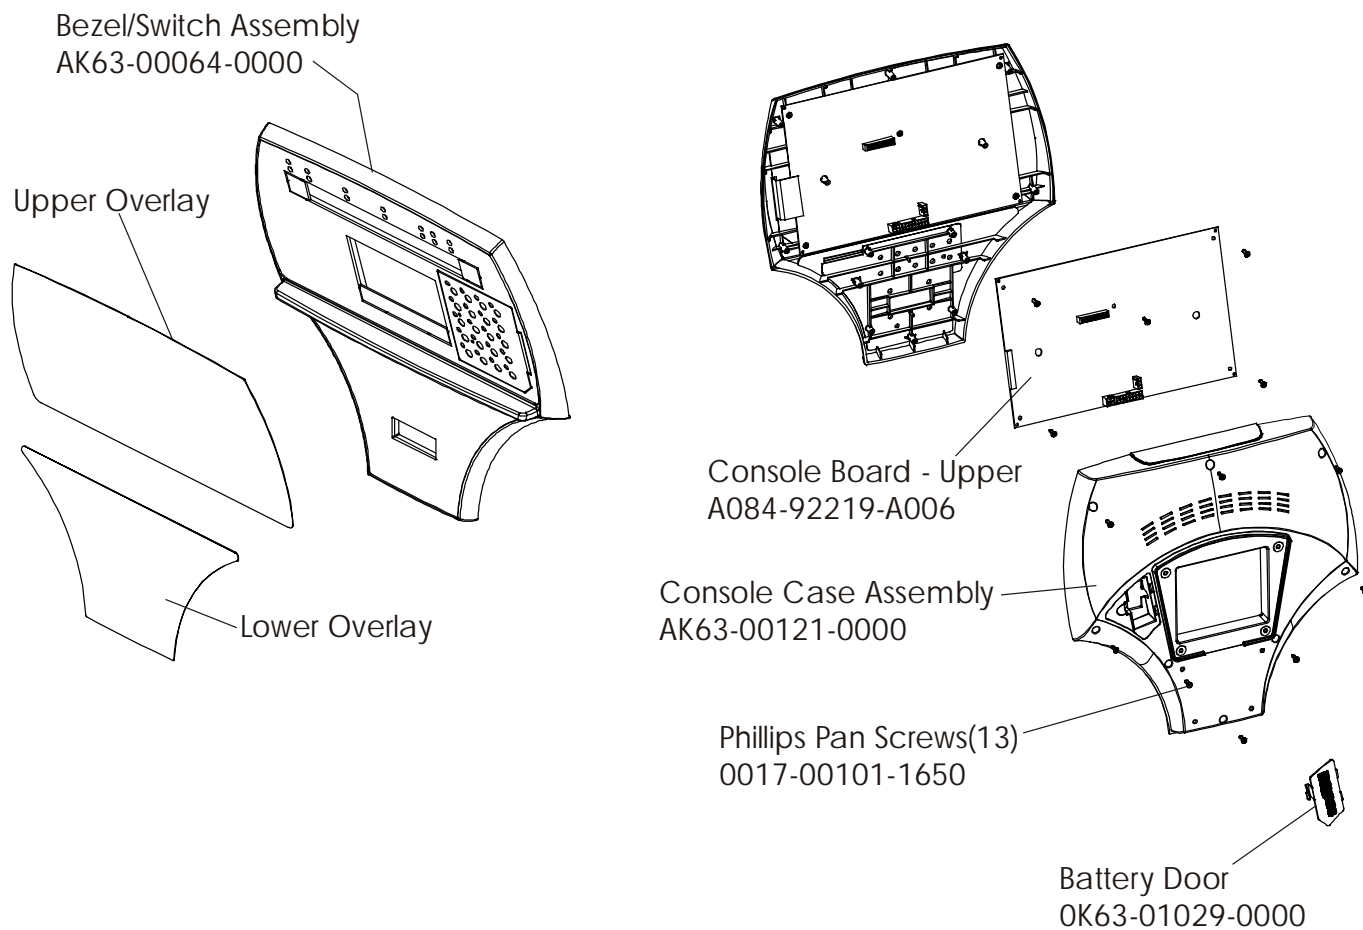

CT9500 Cross-Trainer CT95-0000-21

General Assembly

Service Manual M051-00K61-XXXX
Operator Manual M051-00K61-A064
Installation Instructions M051-00K61-A045
Hardware Kit AK61-00040-0000
Optional: Chest Strap
AK40-00045-0002 Medium
AK40-00045-0003 Small
AK40-00045-0004 Large

CT9500 Cross-Trainer CT95-0000-21

Drive Belts and Alternator

CT9500 Cross-Trainer CT95-0000-21

Console Support Assembly *Optional

CT9500 Cross-Trainer CT95-0000-21

Console Assembly

| Language | Console Assembly | Bezel, Switch, Overlay | Upper Overlay | Lower Overlay |
|----------|------------------|------------------------|-----------------|-----------------|
| Eng/Met | AK61-00111-0001 | AK61-00113-0001 | 0k61-01277-0001 | 0k61-01311-0001 |
| Ger/Eur | AK61-00111-0003 | AK61-00113-0003 | 0k61-01277-0003 | 0k61-01311-0003 |
| Spn/Eur | AK61-00111-0004 | AK61-00113-0004 | 0k61-01277-0004 | 0k61-01311-0004 |
| Jap/Met | AK61-00111-0006 | AK61-00113-0006 | 0k61-01277-0006 | 0k61-01311-0006 |
| Frn/Eur | AK61-00111-0007 | AK61-00113-0007 | 0k61-01277-0007 | 0k61-01311-0007 |
| Itl/Eur | AK61-00111-0008 | AK61-00113-0008 | 0k61-01277-0008 | 0k61-01311-0008 |
| Dut/Eur | AK61-00111-0009 | AK61-00113-0009 | 0k61-01277-0009 | 0k61-01311-0009 |
| Por/Eur | AK61-00111-0010 | AK61-00113-0010 | 0k61-01277-0010 | 0k61-01311-0010 |