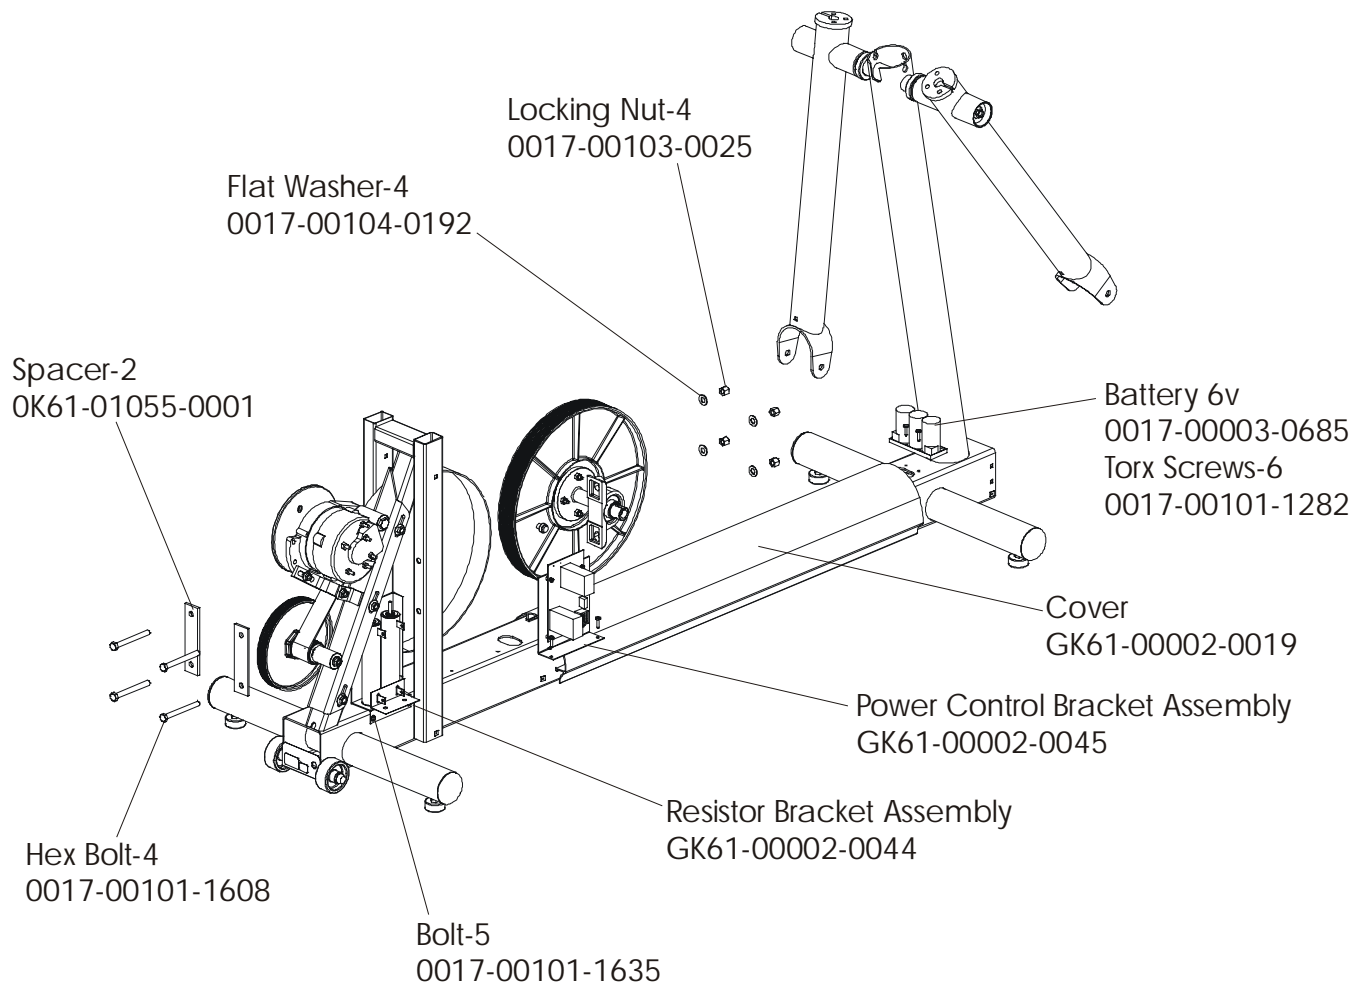

CT9500 Cross-Trainer CT95-0000-21
Crank Arm w/Roller Assembly

CT9500 Cross-Trainer CT95-0000-21
Crankshaft Assembly AK61-00230-0001

CT9500 Cross-Trainer CT95-0000-21

Final Frame Drive Linkage Assembly

CT9500 Cross-Trainer CT95-0000-21

Anti-Lift Bracket and Outer Pedal Covers

CT9500 Cross-Trainer CT95-0000-21

Battery, Brackets, and Frame Cover

CT9500 Cross-Trainer CT95-0000-21
Clevis and Front Frame Covers

CT9500 Cross-Trainer CT95-0000-21
Pedal Lever Assembly