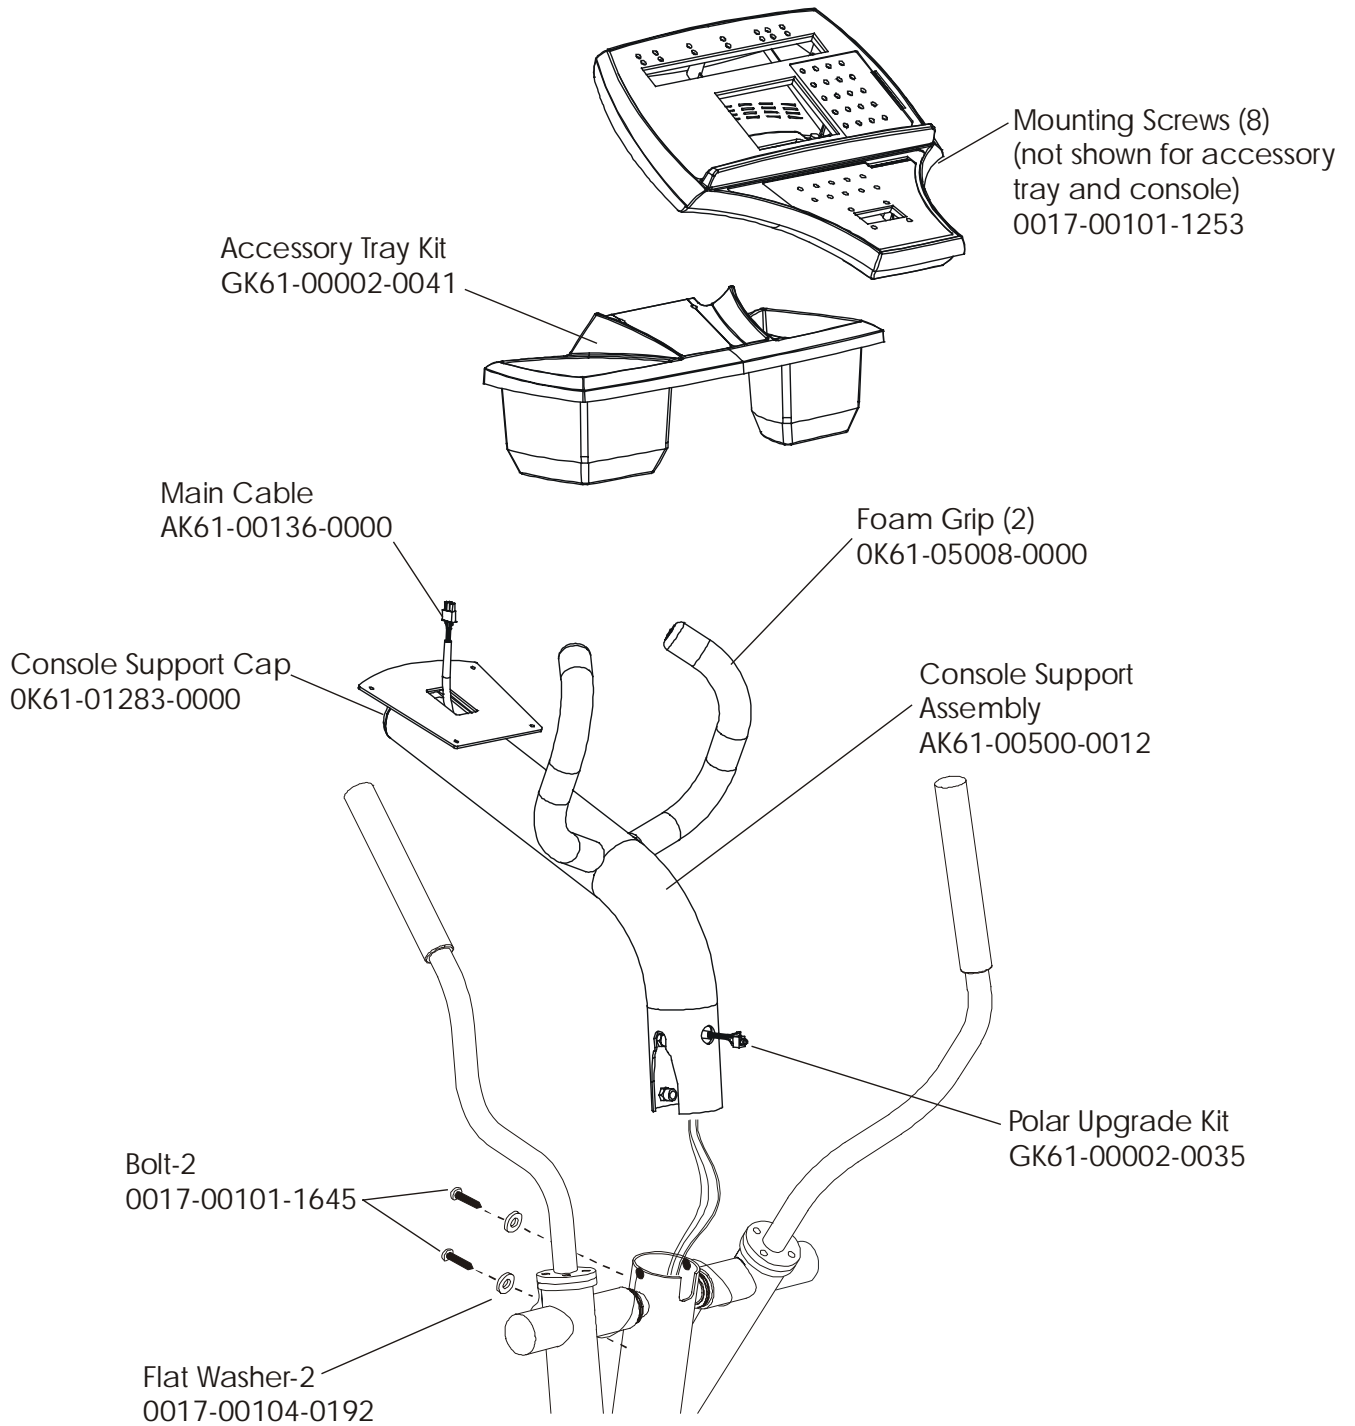

CT9500 Cross-Trainer CT95-0000-21

General Assembly

Service Manual M051-00K61-XXXX
Operator Manual M051-00K61-A064
Installation Instructions M051-00K61-A045
Hardware Kit AK61-00040-0000
Optional: Chest Strap
AK40-00045-0002 Medium
AK40-00045-0003 Small
AK40-00045-0004 Large

CT9500 Cross-Trainer CT95-0000-21

Drive Belts and Alternator

CT9500 Cross-Trainer CT95-0000-21

Console Support Assembly *Optional

CT9500 Cross-Trainer CT95-0000-21

Console Assembly

| Language | Console Assembly | Bezel, Switch, Overlay | Upper Overlay | Lower Overlay |
|----------|------------------|------------------------|-----------------|-----------------|
| Eng/Met | AK61-00111-0001 | AK61-00113-0001 | 0k61-01277-0001 | 0k61-01311-0001 |
| Ger/Eur | AK61-00111-0003 | AK61-00113-0003 | 0k61-01277-0003 | 0k61-01311-0003 |
| Spn/Eur | AK61-00111-0004 | AK61-00113-0004 | 0k61-01277-0004 | 0k61-01311-0004 |
| Jap/Met | AK61-00111-0006 | AK61-00113-0006 | 0k61-01277-0006 | 0k61-01311-0006 |
| Frn/Eur | AK61-00111-0007 | AK61-00113-0007 | 0k61-01277-0007 | 0k61-01311-0007 |
| Itl/Eur | AK61-00111-0008 | AK61-00113-0008 | 0k61-01277-0008 | 0k61-01311-0008 |
| Dut/Eur | AK61-00111-0009 | AK61-00113-0009 | 0k61-01277-0009 | 0k61-01311-0009 |
| Por/Eur | AK61-00111-0010 | AK61-00113-0010 | 0k61-01277-0010 | 0k61-01311-0010 |

CT9500 Cross-Trainer CT95-0000-21
Crank Arm w/Roller Assembly

CT9500 Cross-Trainer CT95-0000-21
Crankshaft Assembly AK61-00230-0001

CT9500 Cross-Trainer CT95-0000-21

Final Frame Drive Linkage Assembly

CT9500 Cross-Trainer CT95-0000-21

Left Pedal Assembly GK61-00002-0005,
Right Pedal Assembly GK61-00002-0006

CT9500 Cross-Trainer CT95-0000-21

Rocker Arm Covers

CT9500 Cross-Trainer CT95-0000-21

Rocker Arm Assembly

CT9500 Cross-Trainer CT95-0000-21
Rear Drive Shrouds w/Decals