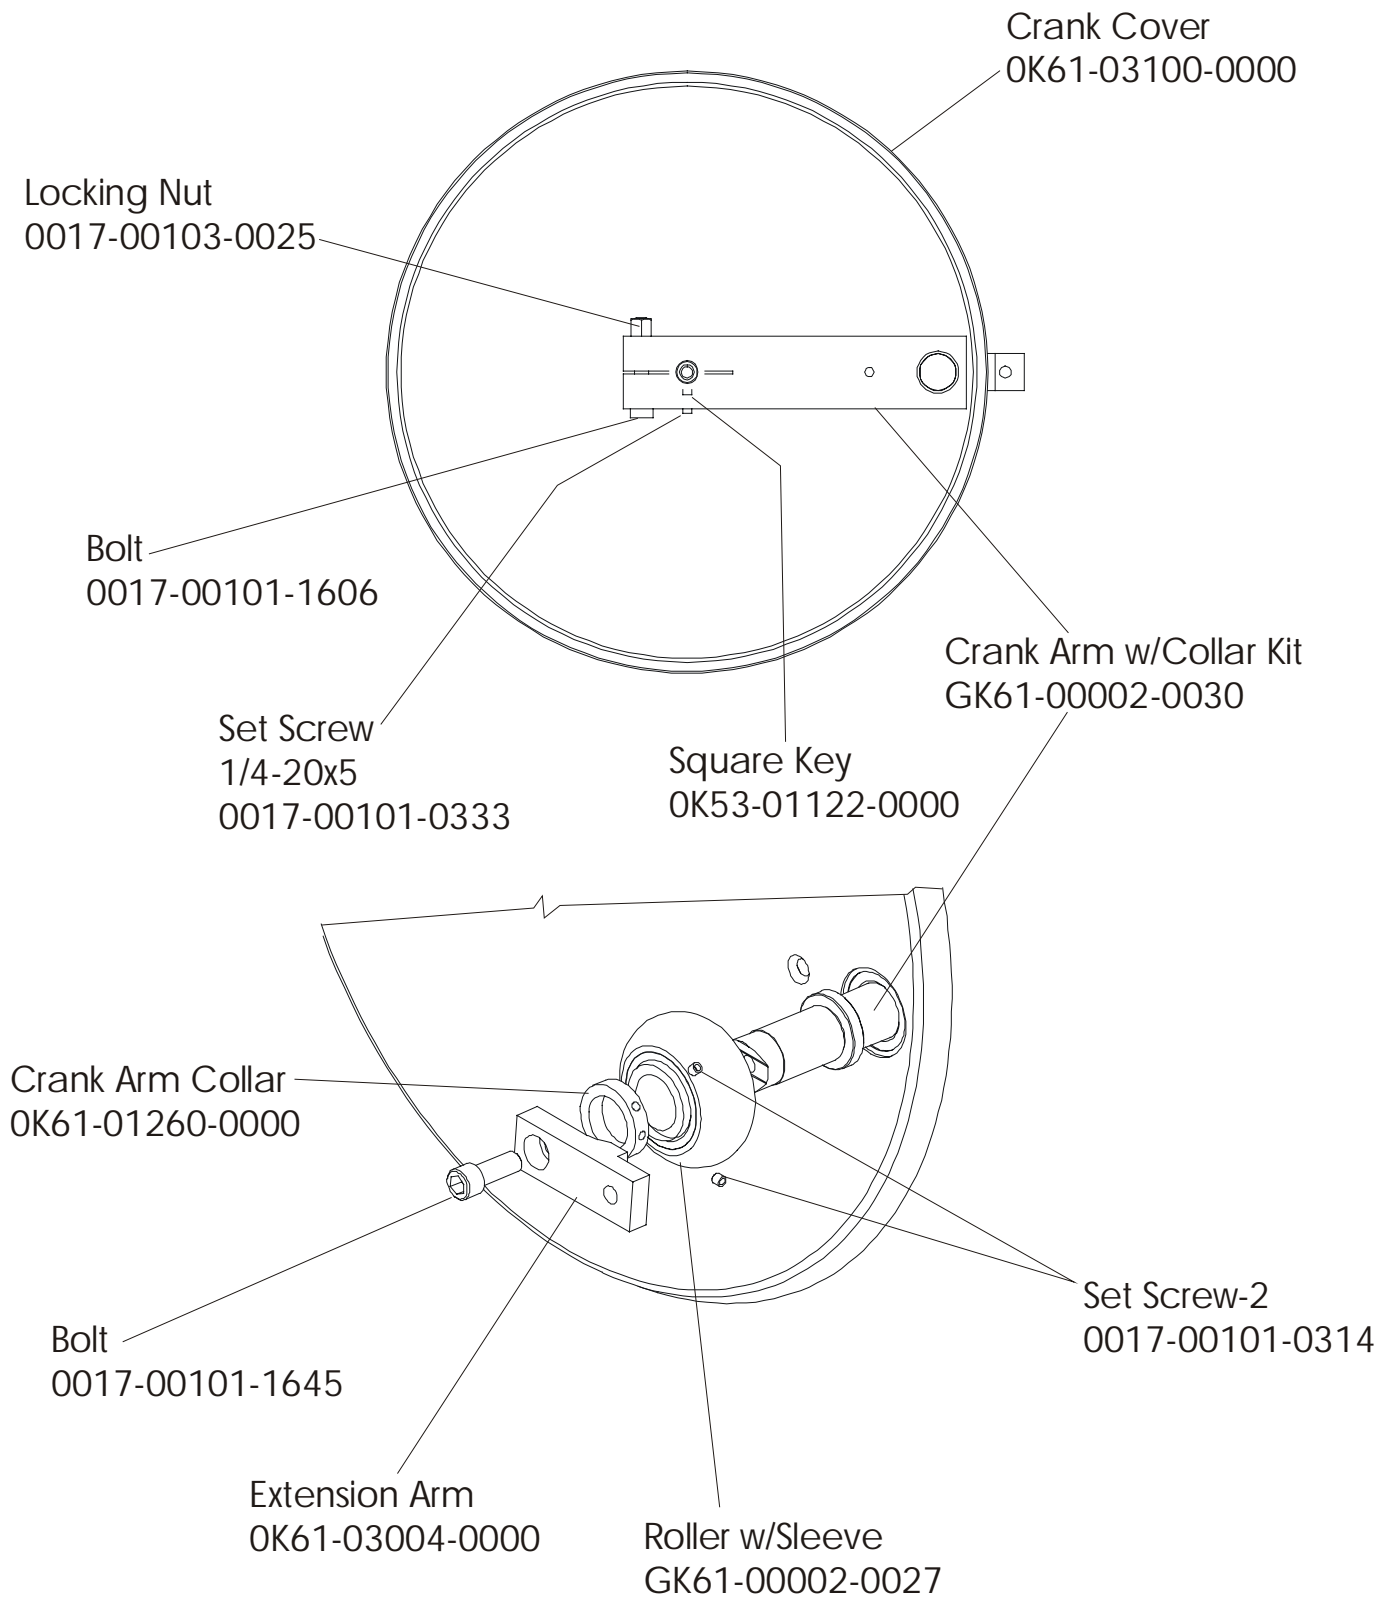

CT9500 Cross-Trainer CT95-0000-21

General Assembly

Service Manual M051-00K61-XXXX
Operator Manual M051-00K61-A064
Installation Instructions M051-00K61-A045
Hardware Kit AK61-00040-0000
Optional: Chest Strap
AK40-00045-0002 Medium
AK40-00045-0003 Small
AK40-00045-0004 Large

CT9500 Cross-Trainer CT95-0000-21

Drive Belts and Alternator

CT9500 Cross-Trainer CT95-0000-21

Console Support Assembly *Optional

CT9500 Cross-Trainer CT95-0000-21

Console Assembly

| Language | Console Assembly | Bezel, Switch, Overlay | Upper Overlay | Lower Overlay |
|----------|------------------|------------------------|-----------------|-----------------|
| Eng/Met | AK61-00111-0001 | AK61-00113-0001 | 0k61-01277-0001 | 0k61-01311-0001 |
| Ger/Eur | AK61-00111-0003 | AK61-00113-0003 | 0k61-01277-0003 | 0k61-01311-0003 |
| Spn/Eur | AK61-00111-0004 | AK61-00113-0004 | 0k61-01277-0004 | 0k61-01311-0004 |
| Jap/Met | AK61-00111-0006 | AK61-00113-0006 | 0k61-01277-0006 | 0k61-01311-0006 |
| Frn/Eur | AK61-00111-0007 | AK61-00113-0007 | 0k61-01277-0007 | 0k61-01311-0007 |
| Itl/Eur | AK61-00111-0008 | AK61-00113-0008 | 0k61-01277-0008 | 0k61-01311-0008 |
| Dut/Eur | AK61-00111-0009 | AK61-00113-0009 | 0k61-01277-0009 | 0k61-01311-0009 |
| Por/Eur | AK61-00111-0010 | AK61-00113-0010 | 0k61-01277-0010 | 0k61-01311-0010 |

CT9500 Cross-Trainer CT95-0000-21
Crank Arm w/Roller Assembly

CT9500 Cross-Trainer CT95-0000-21
Crankshaft Assembly AK61-00230-0001

CT9500 Cross-Trainer CT95-0000-21

Final Frame Drive Linkage Assembly

CT9500 Cross-Trainer CT95-0000-21