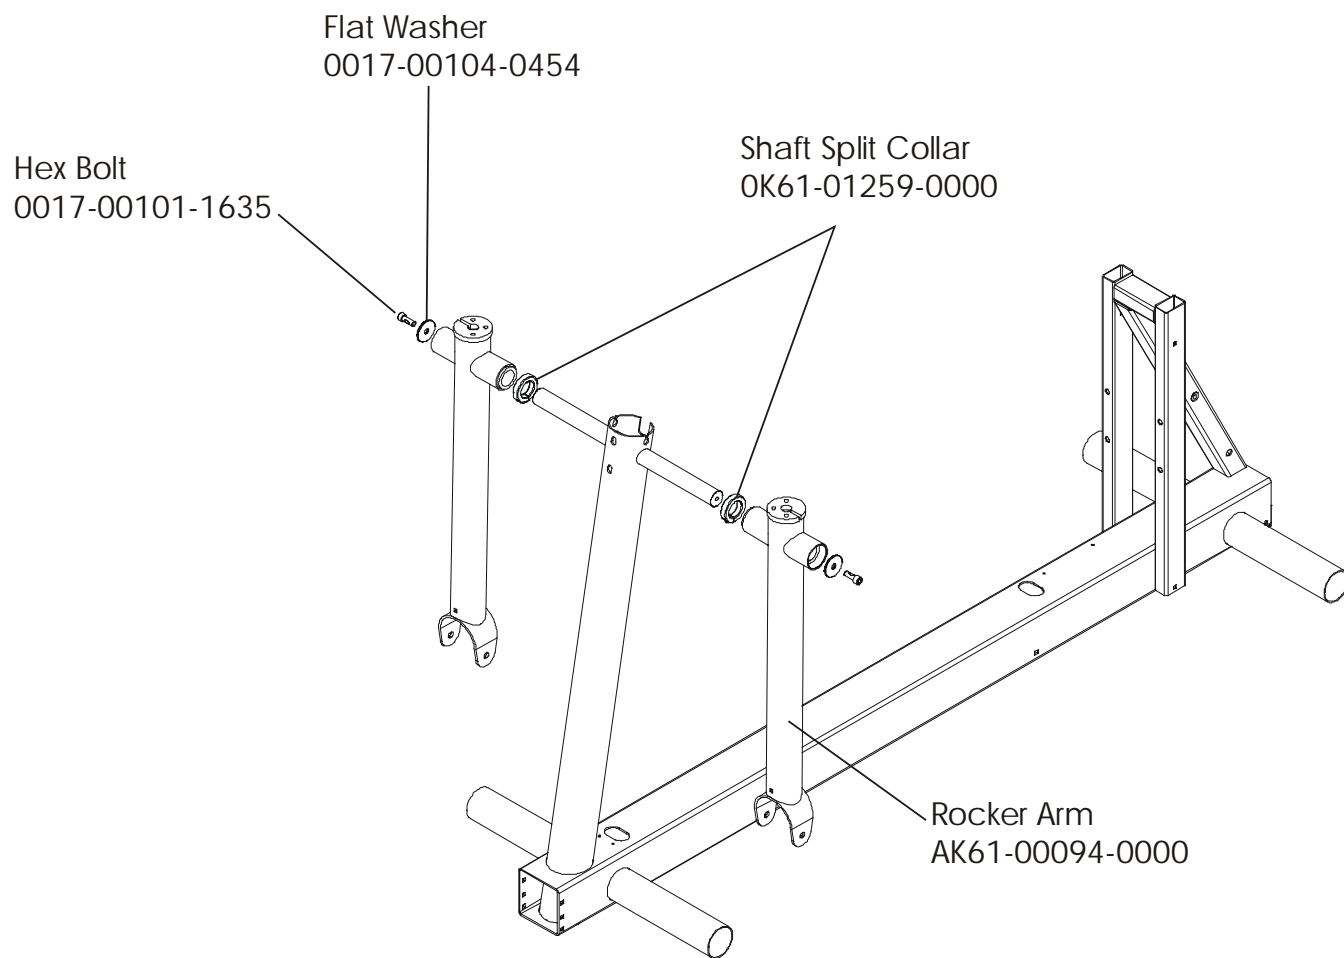

Left Pedal Assembly GK61-00002-0005,
Right Pedal Assembly GK61-00002-0006

CT9500 Cross-Trainer CT95-0000-21

Rocker Arm Covers

CT9500 Cross-Trainer CT95-0000-21

Rocker Arm Assembly

CT9500 Cross-Trainer CT95-0000-21
Rear Drive Shrouds w/Decals