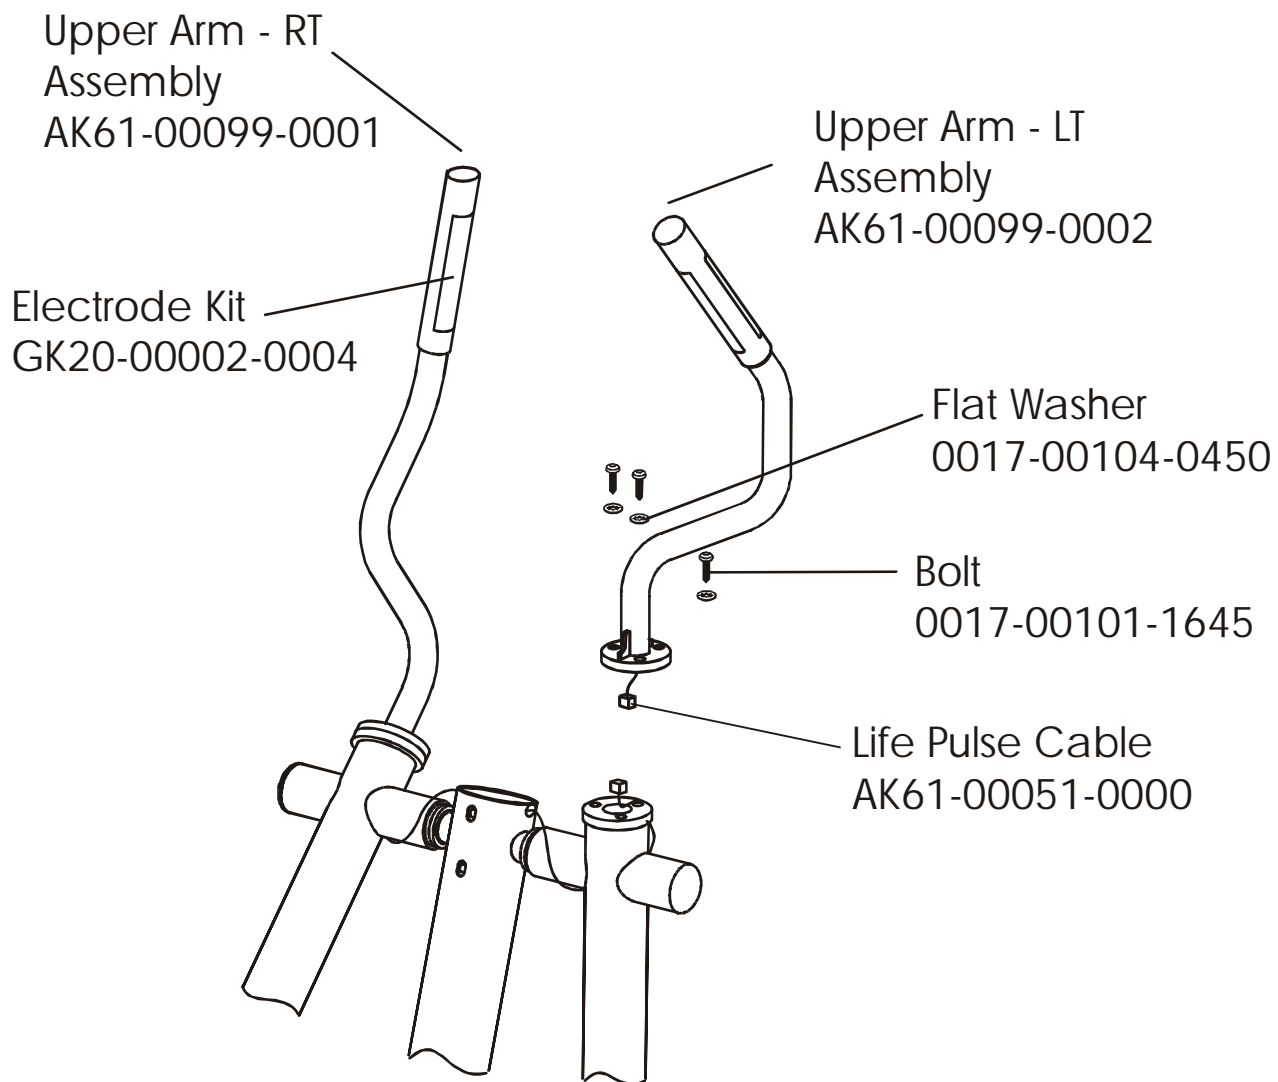

Anti-Lift Bracket and Outer Pedal Covers

CT9500 Cross-Trainer CT95-0000-21

Battery, Brackets, and Frame Cover

CT9500 Cross-Trainer CT95-0000-21
Clevis and Front Frame Covers

CT9500 Cross-Trainer CT95-0000-21
Pedal Lever Assembly

Left Pedal Assembly GK61-00002-0005,
Right Pedal Assembly GK61-00002-0006

CT9500 Cross-Trainer CT95-0000-21

Rocker Arm Covers

CT9500 Cross-Trainer CT95-0000-21

Rocker Arm Assembly

CT9500 Cross-Trainer CT95-0000-21
Rear Drive Shrouds w/Decals

CT9500 Cross-Trainer CT95-0002103

Upper Arm / Heart Rate Assembly

CT9500 Cross-Trainer CT95-0000-21 Cables