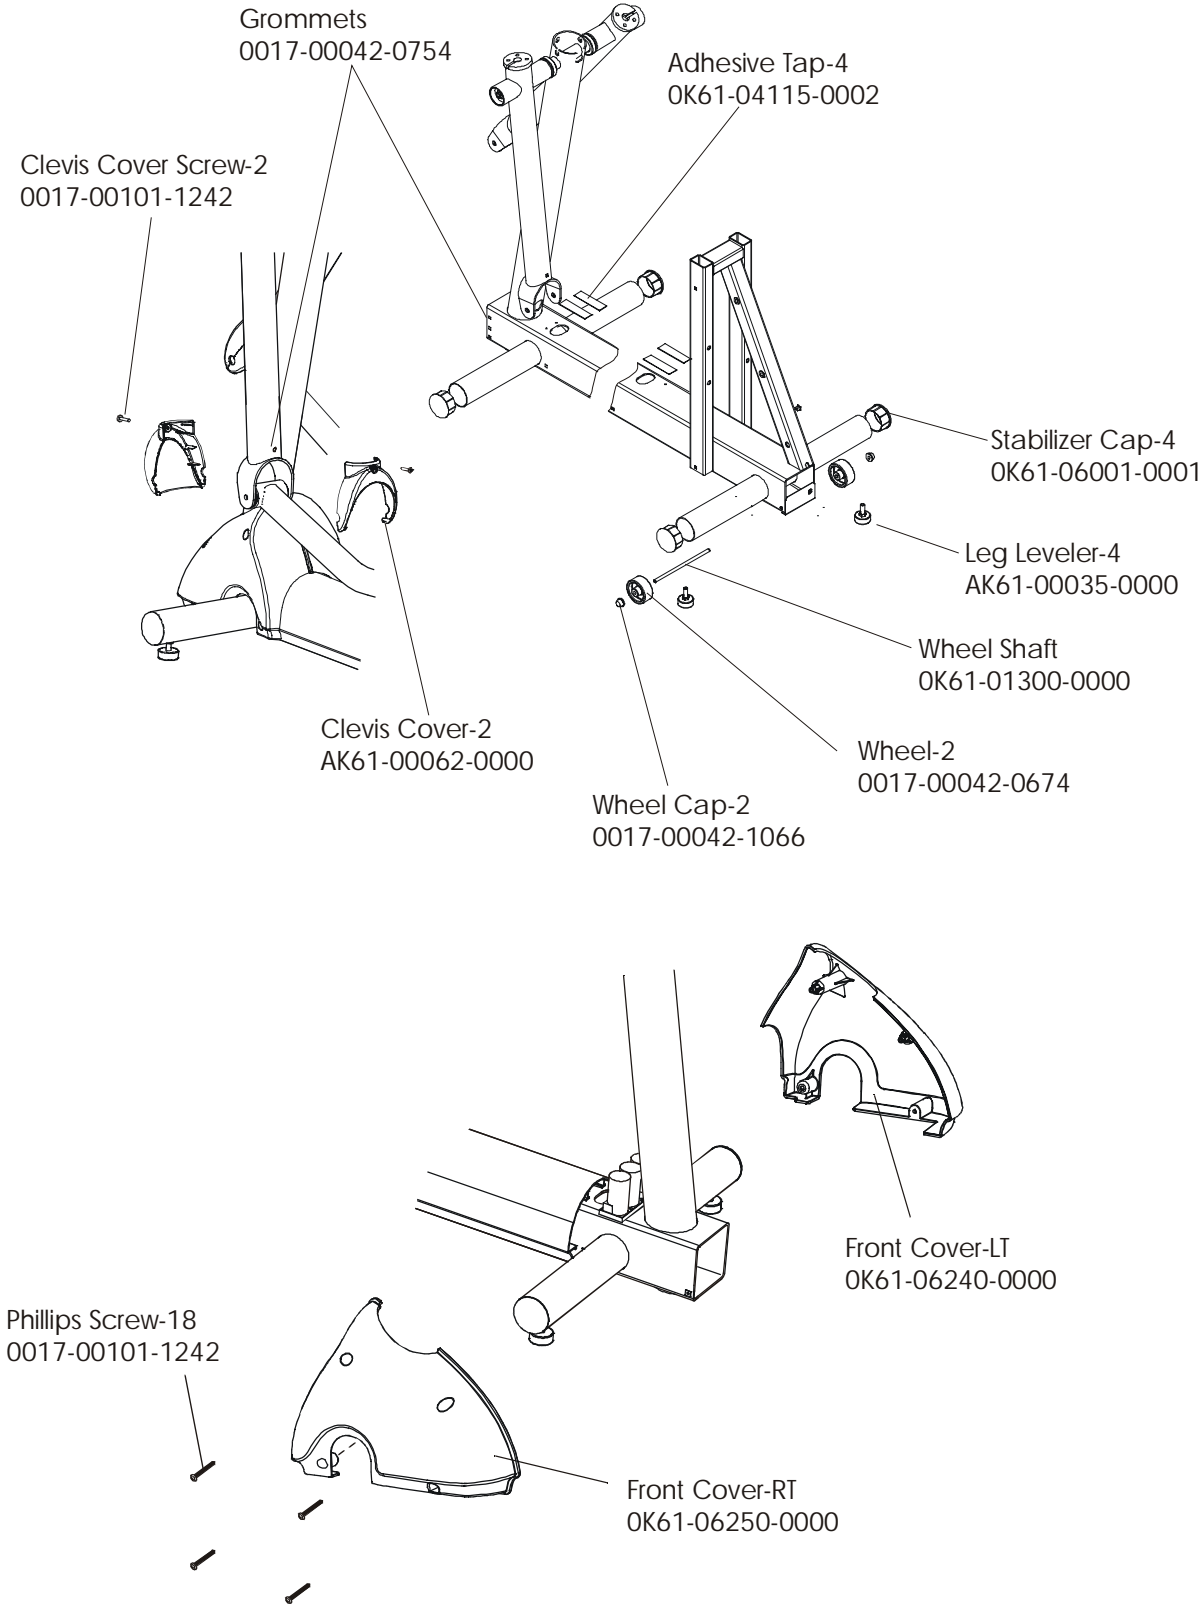

CT9500 Cross-Trainer CT95-0000-21
Crank Arm w/Roller Assembly

CT9500 Cross-Trainer CT95-0000-21
Crankshaft Assembly AK61-00230-0001

CT9500 Cross-Trainer CT95-0000-21

Final Frame Drive Linkage Assembly

CT9500 Cross-Trainer CT95-0000-21

Anti-Lift Bracket and Outer Pedal Covers

CT9500 Cross-Trainer CT95-0000-21

Battery, Brackets, and Frame Cover

CT9500 Cross-Trainer CT95-0000-21
Clevis and Front Frame Covers

CT9500 Cross-Trainer CT95-0000-21
Pedal Lever Assembly