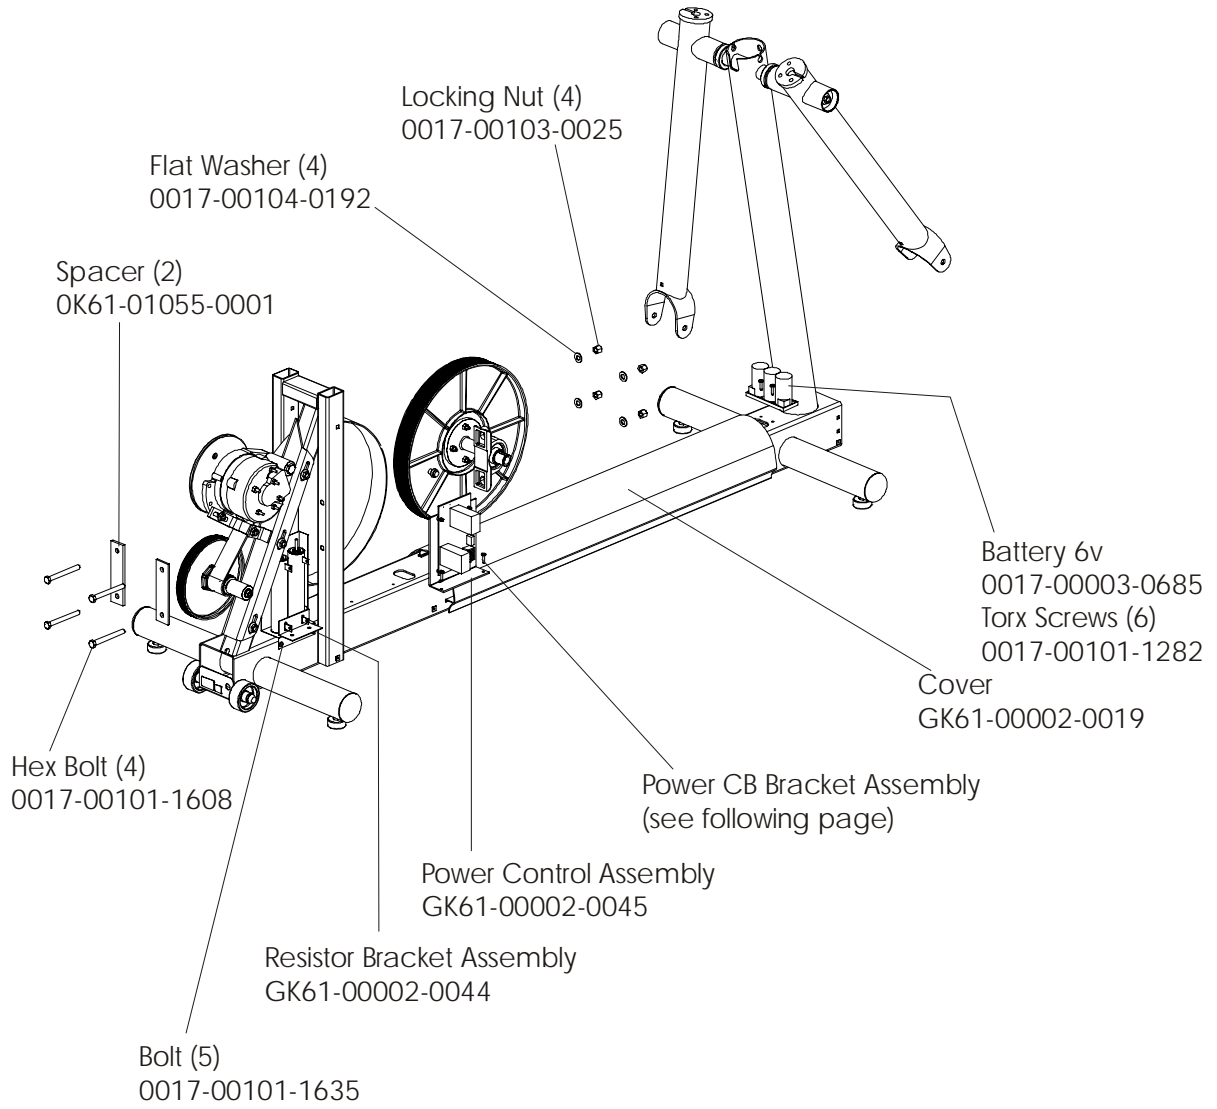

CT9500 Cross-Trainer CT95-0000-21

Drive Belts and Alternator

CT9500 Cross-Trainer CT95-0000-21

Console Support Assembly *Optional

CT9500 Cross-Trainer CT95-0000-21

Console Assembly

Language	Part Nos.	
	Console Assembly	Bezel, Switch, Overlay
Eng/Met	AK61-00111-0001	AK61-00113-0001
Ger/Eur	AK61-00111-0003	AK61-00113-0003
Spn/Eur	AK61-00111-0004	AK61-00113-0004
Jap/Met	AK61-00111-0006	AK61-00113-0006
Frn/Eur	AK61-00111-0007	AK61-00113-0007
Itl/Eur	AK61-00111-0008	AK61-00113-0008
Dut/Eur	AK61-00111-0009	AK61-00113-0009
Por/Eur	AK61-00111-0010	AK61-00113-0010

CT9500 Cross-Trainer CT95-0000-21

Crank Arm w/Roller Assembly

CT9500 Cross-Trainer CT95-0000-21
Crankshaft Assembly AK61-00157-0002

CT9500 Cross-Trainer CT95-0000-21

Final Frame Drive Linkage Assembly

CT9500 Cross-Trainer CT95-0000-21

Anti-Lift Bracket and Outer Pedal Covers

CT9500 Cross-Trainer CT95-0000-21

Battery, Brackets, and Frame Cover

CT9500 Cross-Trainer CT95-0000-21

Power CB Bracket Assembly

Power CB Bracket Assembly
AK61-00145-0000

CT9500 Cross-Trainer CT95-0000-21

Clevis and Front Frame Covers

CT9500 Cross-Trainer CT95-0000-21

Pedal Lever Assembly

Left Pedal Assembly: GK61-00002-0005

Right Pedal Assembly: GK61-00002-0006

CT9500 Cross-Trainer CT95-0000-21