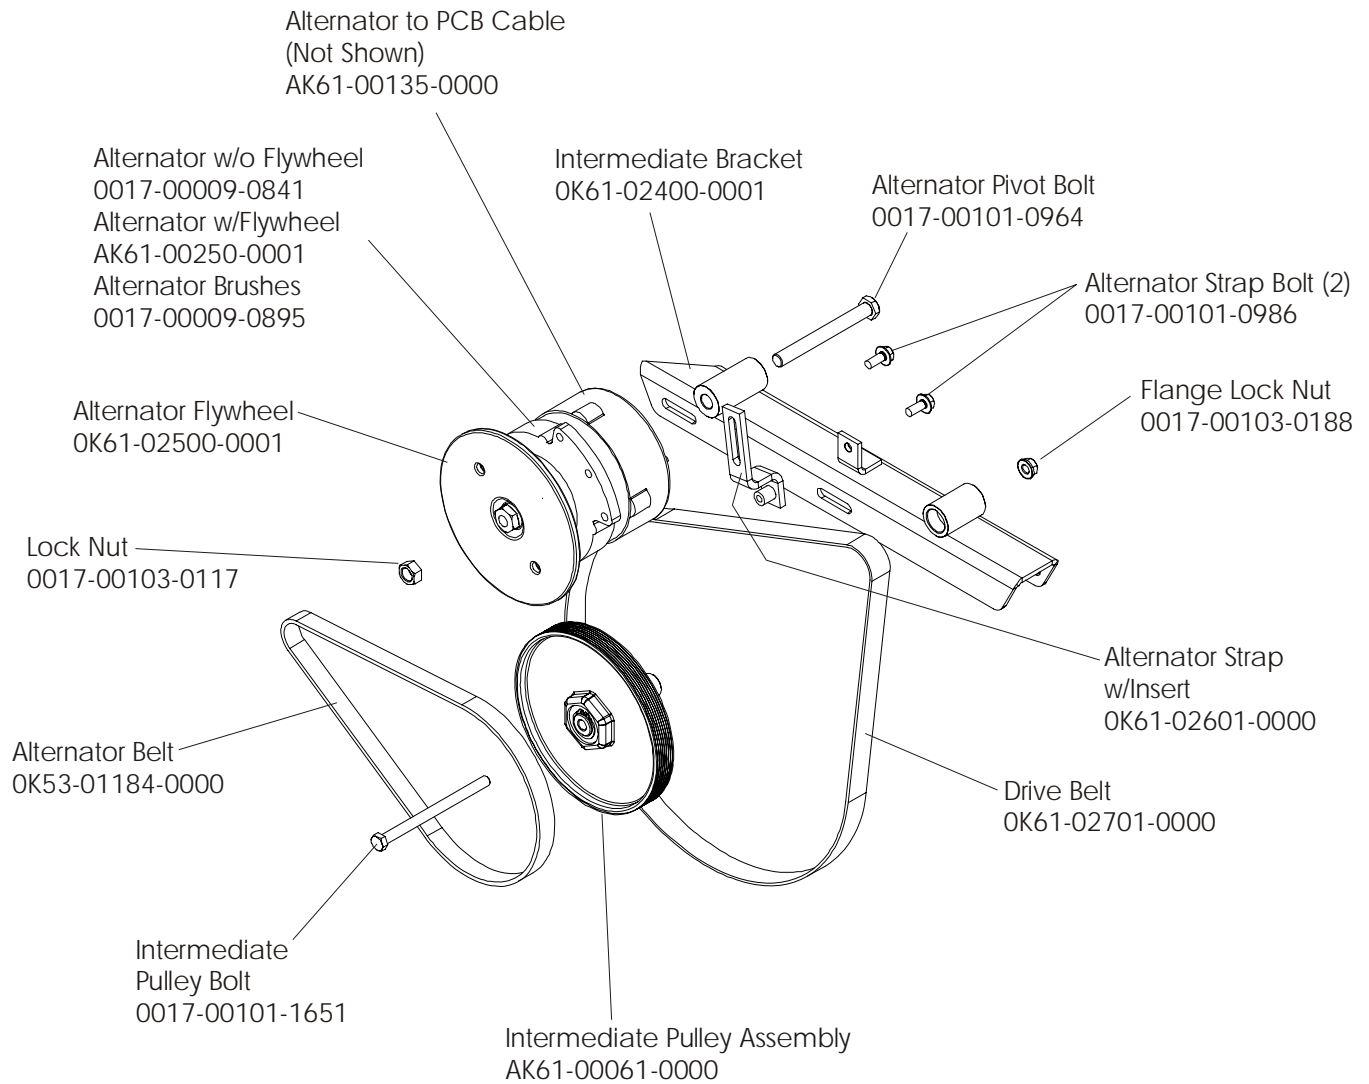

CT9500 Cross-Trainer CT95-0000-21

General Assembly

Service Manual M051-00K61-A078
Operator Manual M051-00K61-A064
Installation Instructions M051-00K61-A045
Hardware Kit AK61-00050-0001
Optional: Chest Strap
AK40-00045-0002 Medium
AK40-00045-0003 Small
AK40-00045-0004 Large

CT9500 Cross-Trainer CT95-0000-21

Drive Belts and Alternator

CT9500 Cross-Trainer CT95-0000-21

Console Support Assembly *Optional

CT9500 Cross-Trainer CT95-0000-21

Console Assembly

Language	Part Nos.	
	Console Assembly	Bezel, Switch, Overlay
Eng/Met	AK61-00111-0001	AK61-00113-0001
Ger/Eur	AK61-00111-0003	AK61-00113-0003
Spn/Eur	AK61-00111-0004	AK61-00113-0004
Jap/Met	AK61-00111-0006	AK61-00113-0006
Frn/Eur	AK61-00111-0007	AK61-00113-0007
Itl/Eur	AK61-00111-0008	AK61-00113-0008
Dut/Eur	AK61-00111-0009	AK61-00113-0009
Por/Eur	AK61-00111-0010	AK61-00113-0010

CT9500 Cross-Trainer CT95-0000-21

Crank Arm w/Roller Assembly

CT9500 Cross-Trainer CT95-0000-21
Crankshaft Assembly AK61-00157-0002

CT9500 Cross-Trainer CT95-0000-21

Final Frame Drive Linkage Assembly

CT9500 Cross-Trainer CT95-0000-21

CT9500 Cross-Trainer CT95-0000-21

Clevis and Front Frame Covers

CT9500 Cross-Trainer CT95-0000-21

Pedal Lever Assembly

Left Pedal Assembly: GK61-00002-0005

Right Pedal Assembly: GK61-00002-0006

CT9500 Cross-Trainer CT95-0000-21