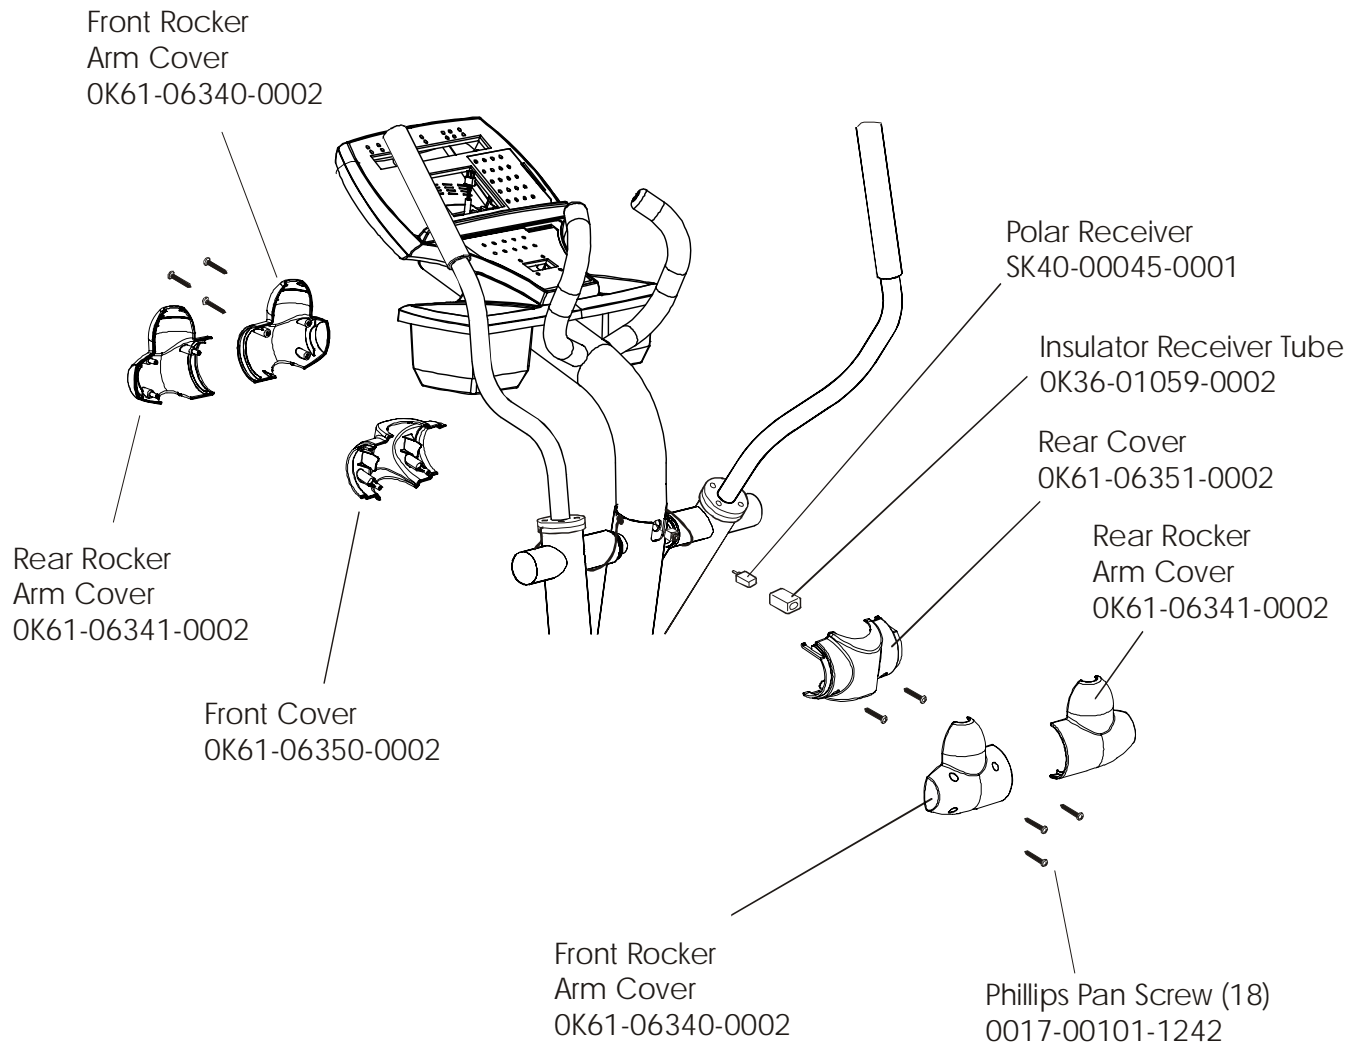

CT9500 Cross-Trainer   CT95-0000-21

Rocker Arm Covers