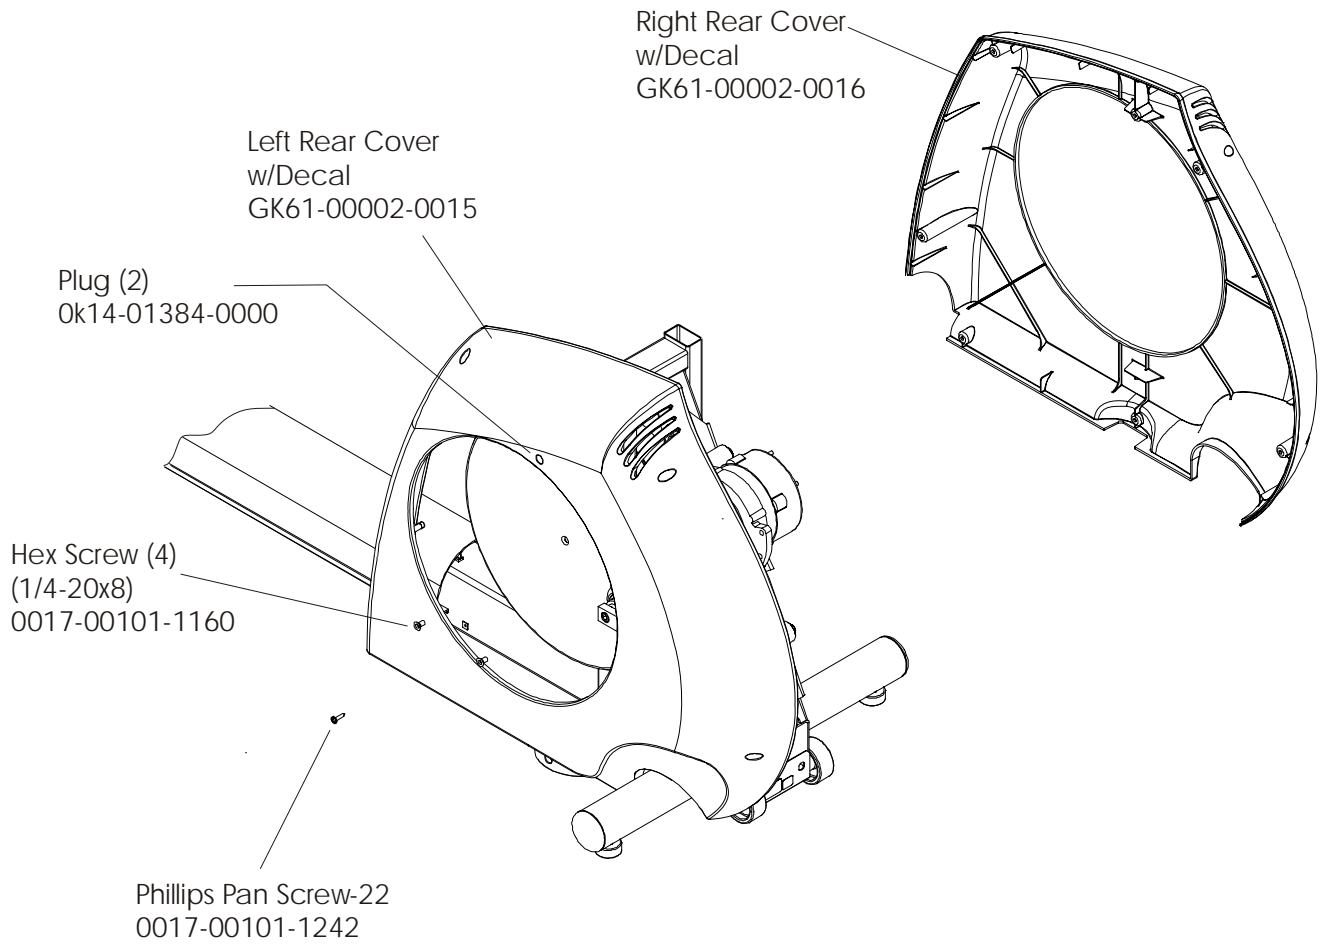

CT9500 Cross-Trainer CT95-0000-21

Clevis and Front Frame Covers

CT9500 Cross-Trainer CT95-0000-21

Pedal Lever Assembly

Left Pedal Assembly: GK61-00002-0005

Right Pedal Assembly: GK61-00002-0006

CT9500 Cross-Trainer CT95-0000-21

Rocker Arm Covers

CT9500 Cross-Trainer CT95-0000-21

Rocker Arm Assembly

CT9500 Cross-Trainer CT95-0000-21

Rear Drive Shrouds w/Decals

CT9500 Cross-Trainer CT95-0000-21
Upper Arm / Heart Rate Assembly

CT9500 Cross-Trainer CT95-0000-21