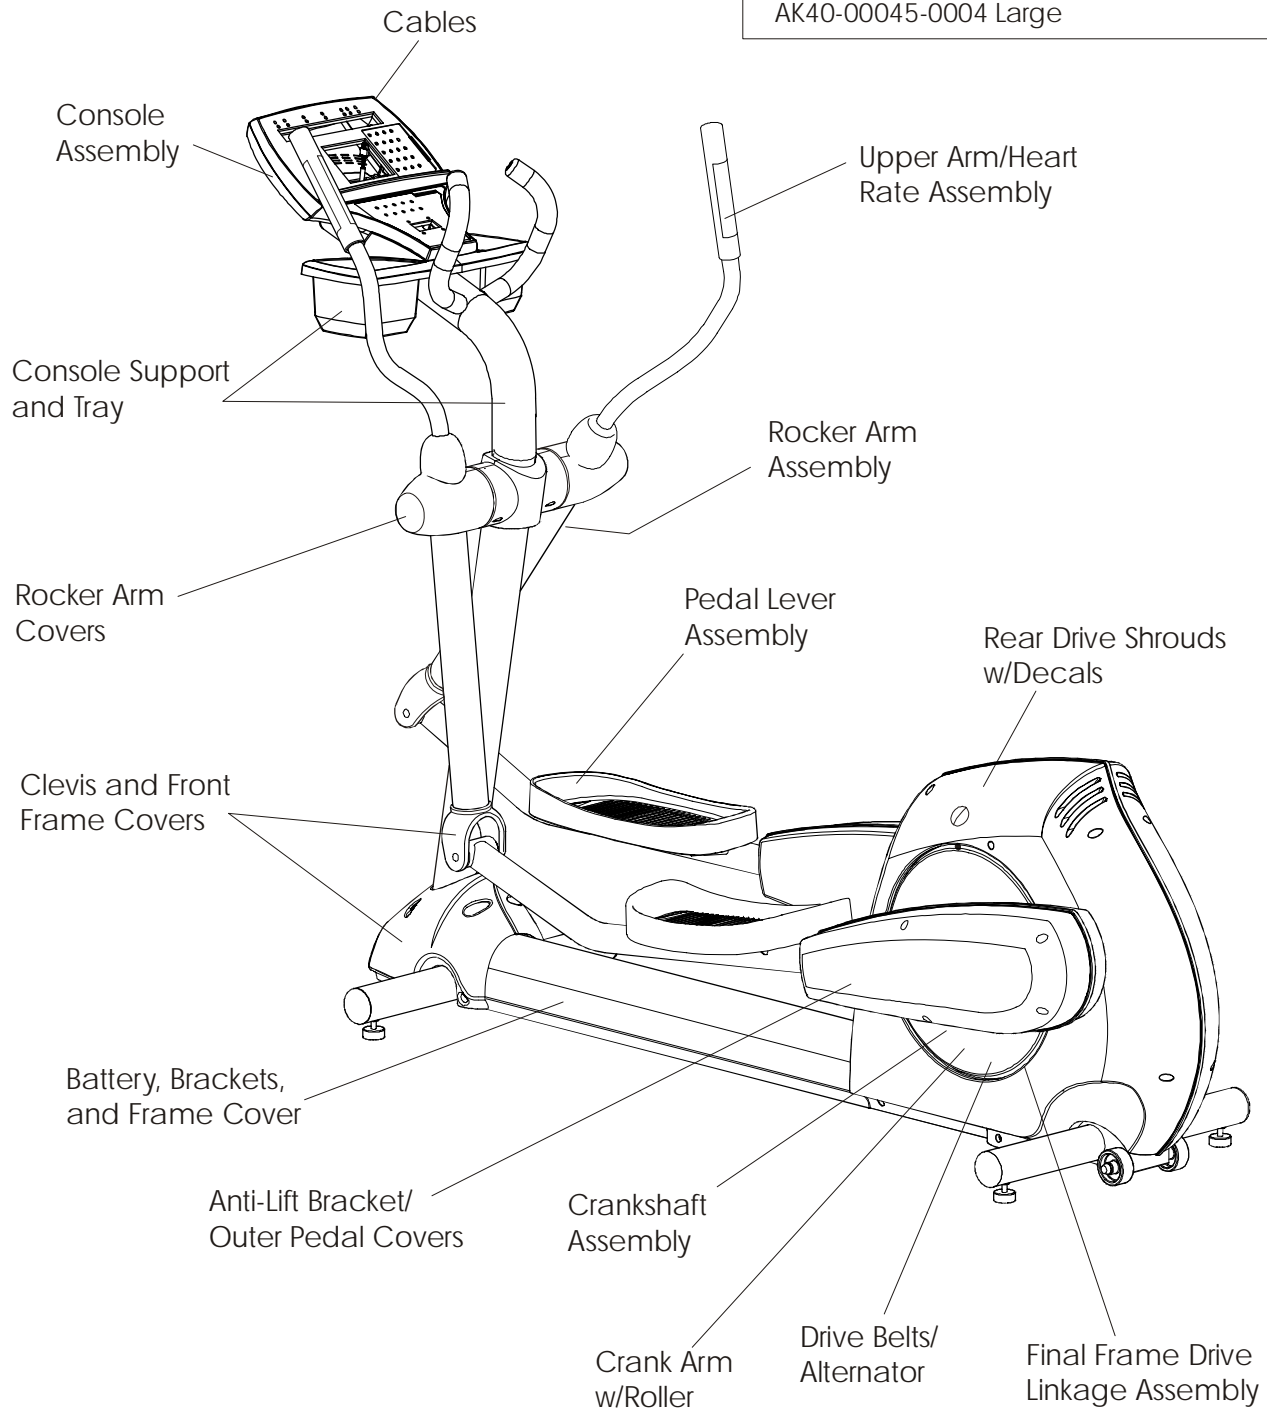

CT9500 Cross-Trainer CT95-0000-21

General Assembly

Service Manual M051-00K61-A078
Operator Manual M051-00K61-A064
Installation Instructions M051-00K61-A045
Hardware Kit AK61-00050-0001
Optional: Chest Strap
AK40-00045-0002 Medium
AK40-00045-0003 Small
AK40-00045-0004 Large

CT9500 Cross-Trainer CT95-0000-21

Drive Belts and Alternator

CT9500 Cross-Trainer CT95-0000-21

Console Support Assembly *Optional

CT9500 Cross-Trainer CT95-0000-21

Console Assembly

Language	Part Nos.	
	Console Assembly	Bezel, Switch, Overlay
Eng/Met	AK61-00111-0001	AK61-00113-0001
Ger/Eur	AK61-00111-0003	AK61-00113-0003
Spn/Eur	AK61-00111-0004	AK61-00113-0004
Jap/Met	AK61-00111-0006	AK61-00113-0006
Frn/Eur	AK61-00111-0007	AK61-00113-0007
Itl/Eur	AK61-00111-0008	AK61-00113-0008
Dut/Eur	AK61-00111-0009	AK61-00113-0009
Por/Eur	AK61-00111-0010	AK61-00113-0010