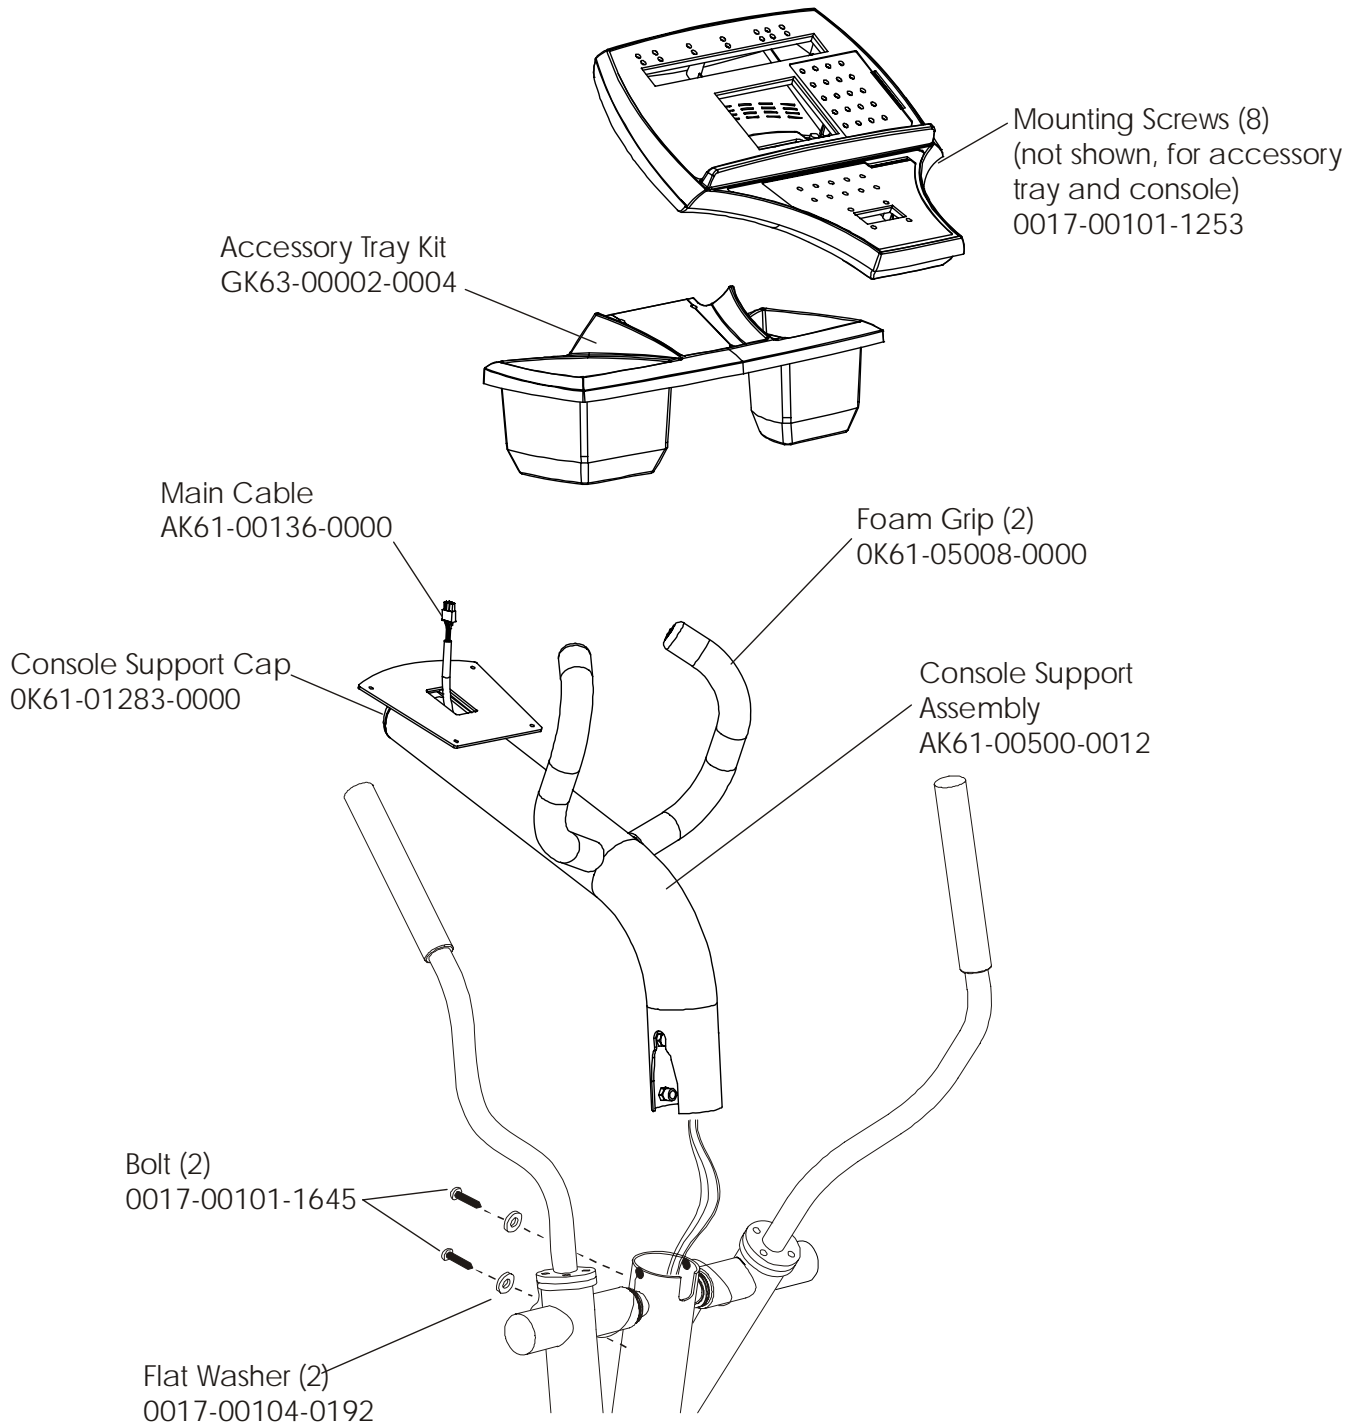

CT9500 Cross-Trainer CT95-0000-21

General Assembly

Service Manual M051-00K61-A078
Operator Manual M051-00K61-A064
Installation Instructions M051-00K61-A045
Hardware Kit AK61-00050-0001
Optional: Chest Strap
AK40-00045-0002 Medium
AK40-00045-0003 Small
AK40-00045-0004 Large

CT9500 Cross-Trainer CT95-0000-21

Drive Belts and Alternator

CT9500 Cross-Trainer CT95-0000-21

Console Support Assembly *Optional

CT9500 Cross-Trainer CT95-0000-21

Console Assembly

Language	Part Nos.	
	Console Assembly	Bezel, Switch, Overlay
Eng/Met	AK61-00111-0001	AK61-00113-0001
Ger/Eur	AK61-00111-0003	AK61-00113-0003
Spn/Eur	AK61-00111-0004	AK61-00113-0004
Jap/Met	AK61-00111-0006	AK61-00113-0006
Frn/Eur	AK61-00111-0007	AK61-00113-0007
Itl/Eur	AK61-00111-0008	AK61-00113-0008
Dut/Eur	AK61-00111-0009	AK61-00113-0009
Por/Eur	AK61-00111-0010	AK61-00113-0010

CT9500 Cross-Trainer CT95-0000-21

Crank Arm w/Roller Assembly

CT9500 Cross-Trainer CT95-0000-21
Crankshaft Assembly AK61-00157-0002

CT9500 Cross-Trainer CT95-0000-21

Final Frame Drive Linkage Assembly

CT9500 Cross-Trainer CT95-0000-21

CT9500 Cross-Trainer CT95-0000-21

Clevis and Front Frame Covers

CT9500 Cross-Trainer CT95-0000-21

Pedal Lever Assembly

Left Pedal Assembly: GK61-00002-0005

Right Pedal Assembly: GK61-00002-0006

CT9500 Cross-Trainer CT95-0000-21