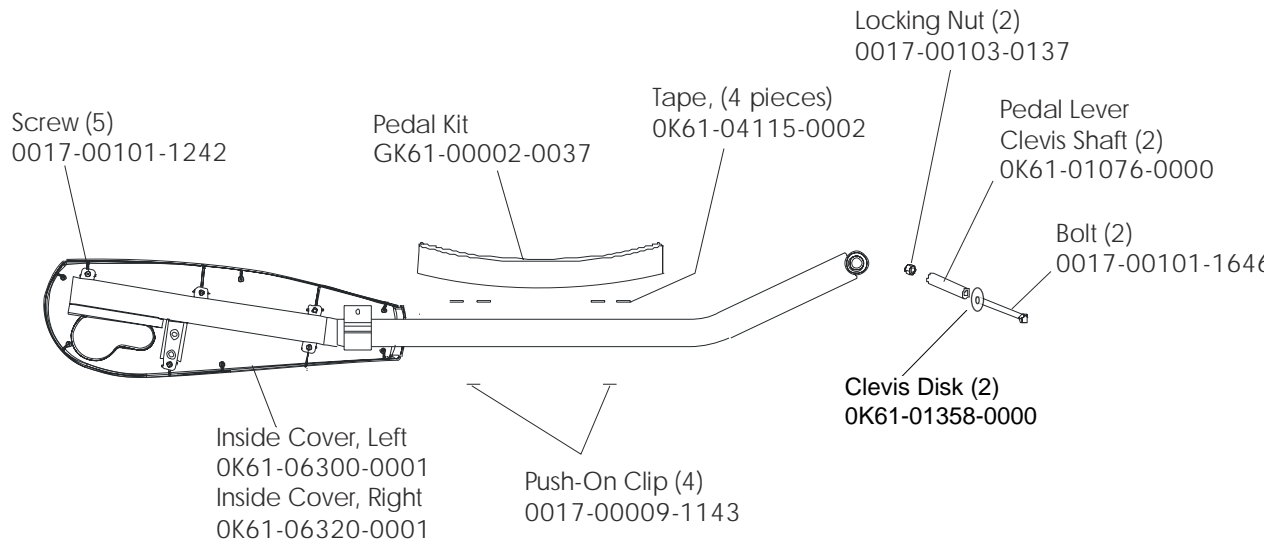

Anti-Lift Bracket and Outer Pedal Covers

CT9500 Cross-Trainer CT95-0000-21

Battery, Brackets, and Frame Cover

CT9500 Cross-Trainer CT95-0000-21

Power CB Bracket Assembly

Power CB Bracket Assembly
AK61-00145-0000

CT9500 Cross-Trainer CT95-0000-21

Clevis and Front Frame Covers

CT9500 Cross-Trainer CT95-0000-21

Pedal Lever Assembly

Left Pedal Assembly: GK61-00002-0005

Right Pedal Assembly: GK61-00002-0006

CT9500 Cross-Trainer CT95-0000-21

Rocker Arm Covers

CT9500 Cross-Trainer CT95-0000-21

Rocker Arm Assembly

CT9500 Cross-Trainer CT95-0000-21

Rear Drive Shrouds w/Decals

CT9500 Cross-Trainer CT95-0000-21
Upper Arm / Heart Rate Assembly

CT9500 Cross-Trainer CT95-0000-21