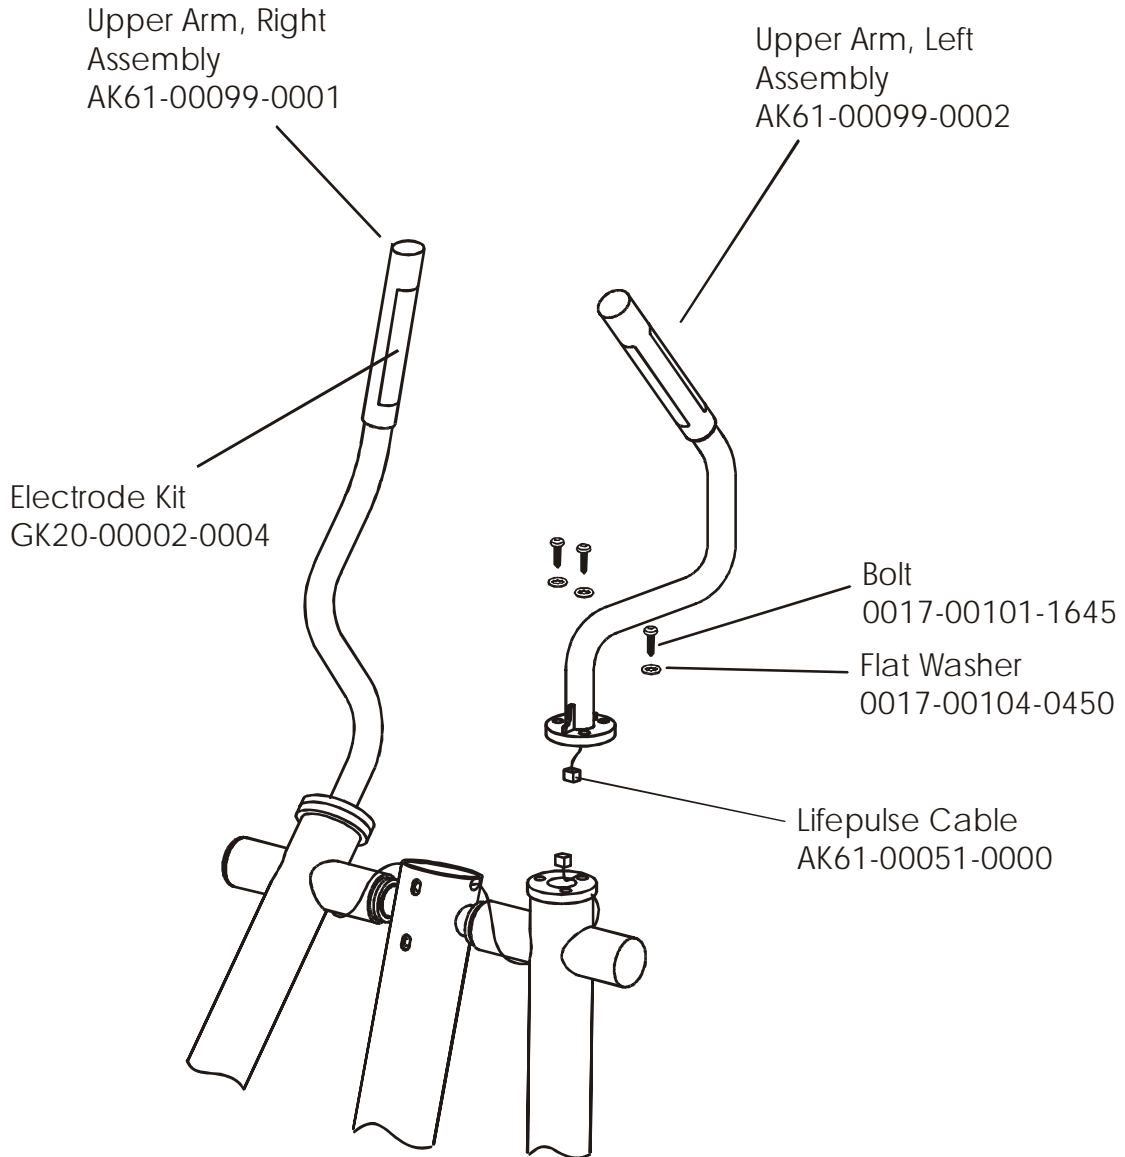

CT9500 Cross-Trainer CT95-0000-21

Clevis and Front Frame Covers

CT9500 Cross-Trainer CT95-0000-21

Pedal Lever Assembly

Left Pedal Assembly: GK61-00002-0005

Right Pedal Assembly: GK61-00002-0006

CT9500 Cross-Trainer CT95-0000-21

Rocker Arm Covers

CT9500 Cross-Trainer CT95-0000-21

Rocker Arm Assembly

CT9500 Cross-Trainer CT95-0000-21

Rear Drive Shrouds w/Decals

CT9500 Cross-Trainer CT95-0000-21
Upper Arm / Heart Rate Assembly

CT9500 Cross-Trainer CT95-0000-21