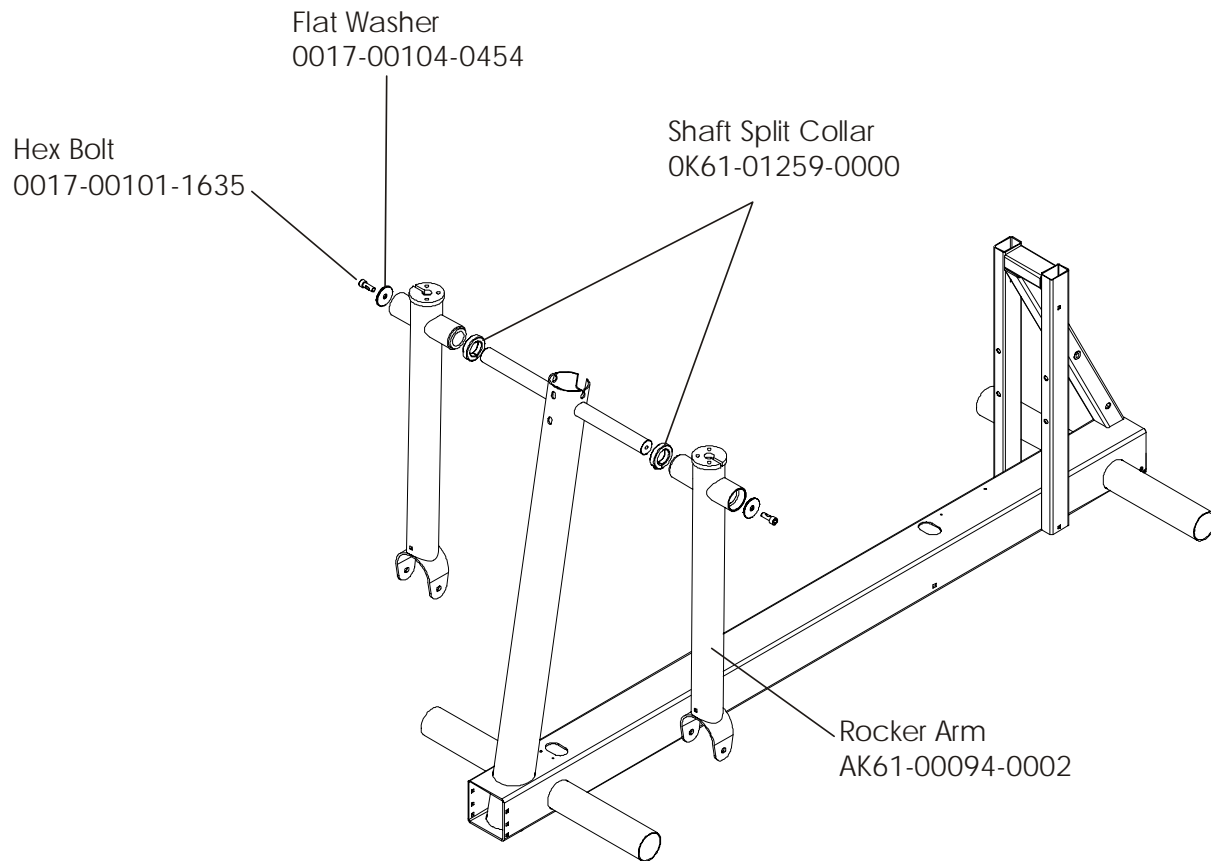

CT9500 Cross-Trainer CT95-0000-21

Rocker Arm Assembly