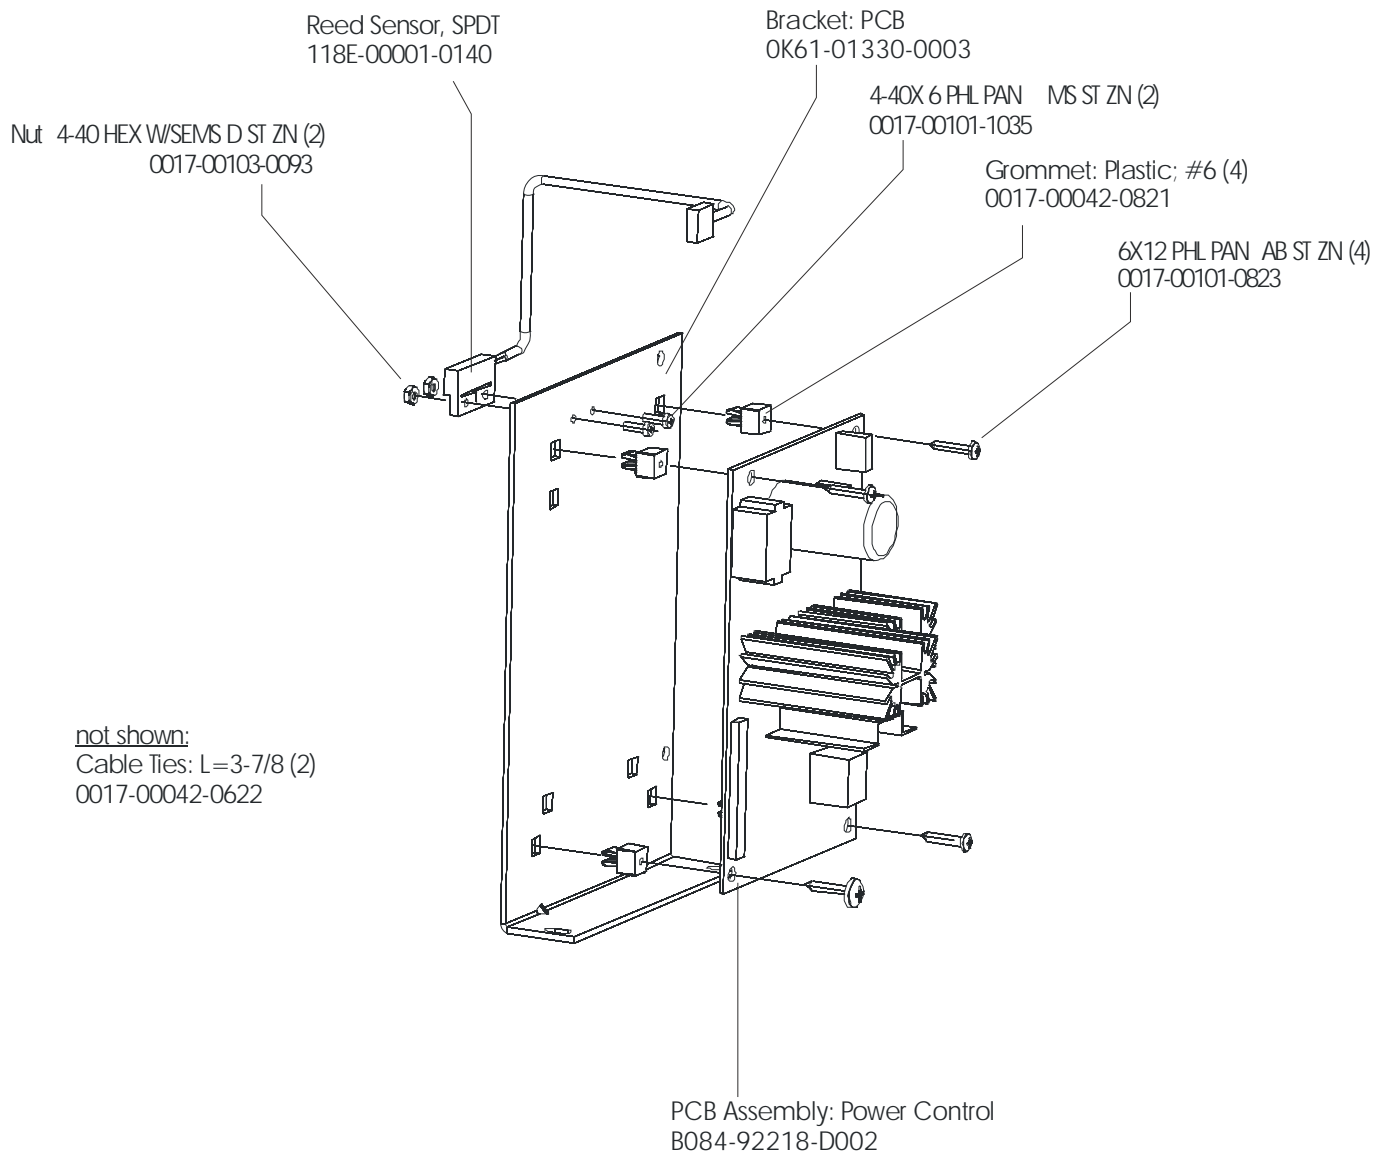

Anti-Lift Bracket and Outer Pedal Covers

CT9500 Cross-Trainer CT95-0000-21

Battery, Brackets, and Frame Cover

CT9500 Cross-Trainer CT95-0000-21

Power CB Bracket Assembly

Power CB Bracket Assembly
AK61-00145-0000

CT9500 Cross-Trainer CT95-0000-21

Clevis and Front Frame Covers

CT9500 Cross-Trainer CT95-0000-21

Pedal Lever Assembly

Left Pedal Assembly: GK61-00002-0005

Right Pedal Assembly: GK61-00002-0006

CT9500 Cross-Trainer CT95-0000-21