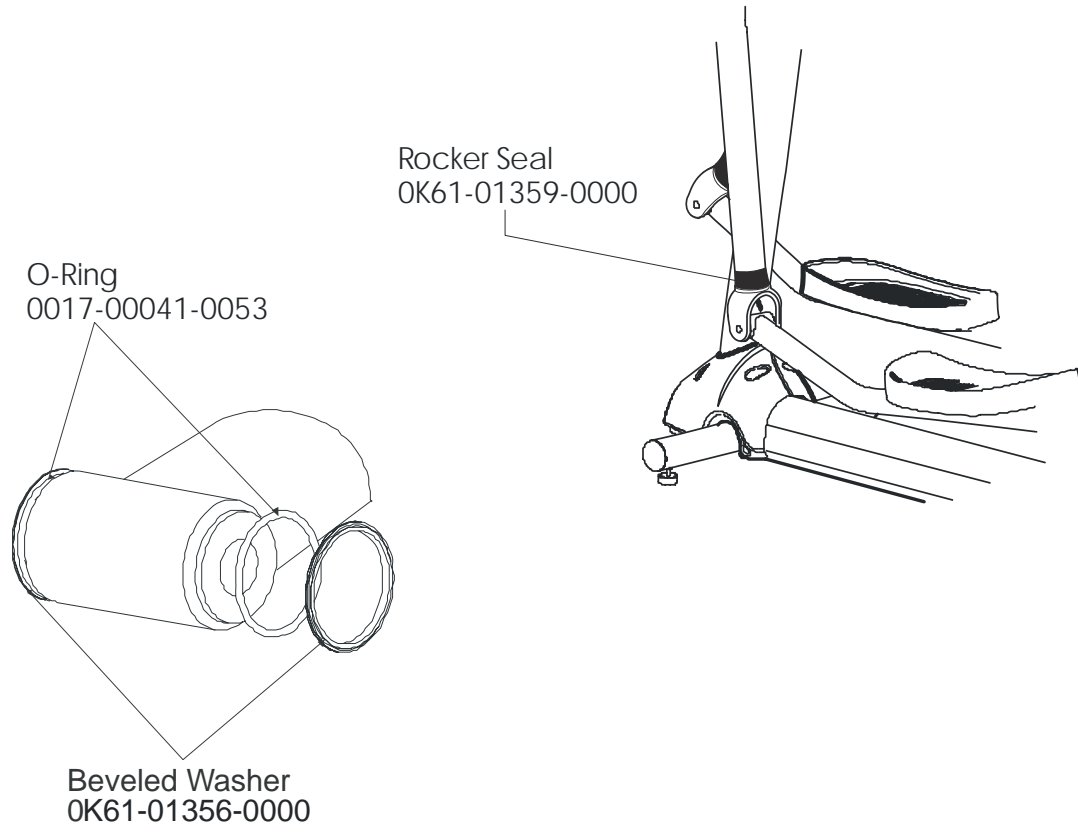

CT9500 Cross-Trainer CT95-0000-21

Clevis and Front Frame Covers

CT9500 Cross-Trainer CT95-0000-21

Pedal Lever Assembly

Left Pedal Assembly: GK61-00002-0005

Right Pedal Assembly: GK61-00002-0006

CT9500 Cross-Trainer CT95-0000-21

Rocker Arm Covers

CT9500 Cross-Trainer CT95-0000-21

Rocker Arm Assembly

CT9500 Cross-Trainer CT95-0000-21

Rear Drive Shrouds w/Decals

CT9500 Cross-Trainer CT95-0000-21
Upper Arm / Heart Rate Assembly

CT9500 Cross-Trainer CT95-0000-21