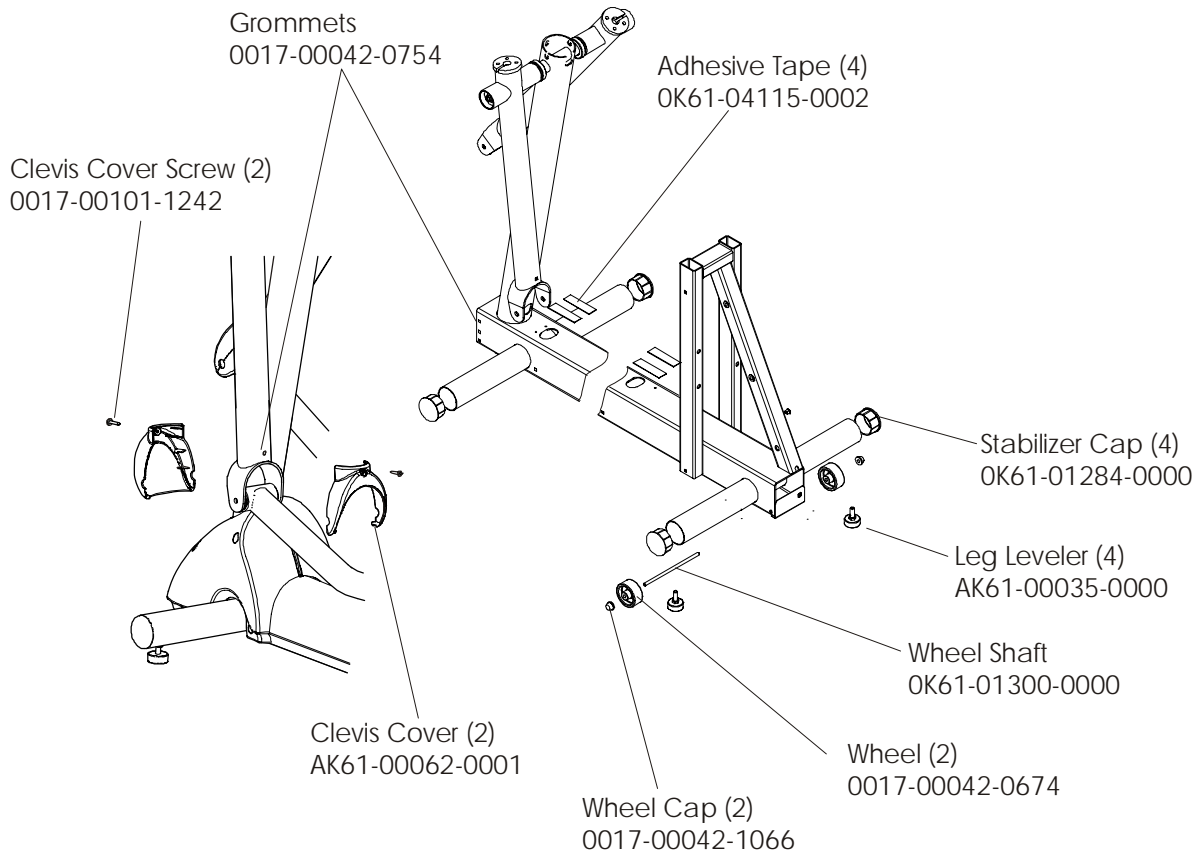

CT9500 Cross-Trainer CT95-0000-21

Crank Arm w/Roller Assembly

CT9500 Cross-Trainer CT95-0000-21
Crankshaft Assembly AK61-00157-0002

CT9500 Cross-Trainer CT95-0000-21

Final Frame Drive Linkage Assembly

CT9500 Cross-Trainer CT95-0000-21

Anti-Lift Bracket and Outer Pedal Covers

CT9500 Cross-Trainer CT95-0000-21

Battery, Brackets, and Frame Cover

CT9500 Cross-Trainer CT95-0000-21

Power CB Bracket Assembly

Power CB Bracket Assembly
AK61-00145-0000

CT9500 Cross-Trainer CT95-0000-21

Clevis and Front Frame Covers

CT9500 Cross-Trainer CT95-0000-21

Pedal Lever Assembly

Left Pedal Assembly: GK61-00002-0005

Right Pedal Assembly: GK61-00002-0006

CT9500 Cross-Trainer CT95-0000-21