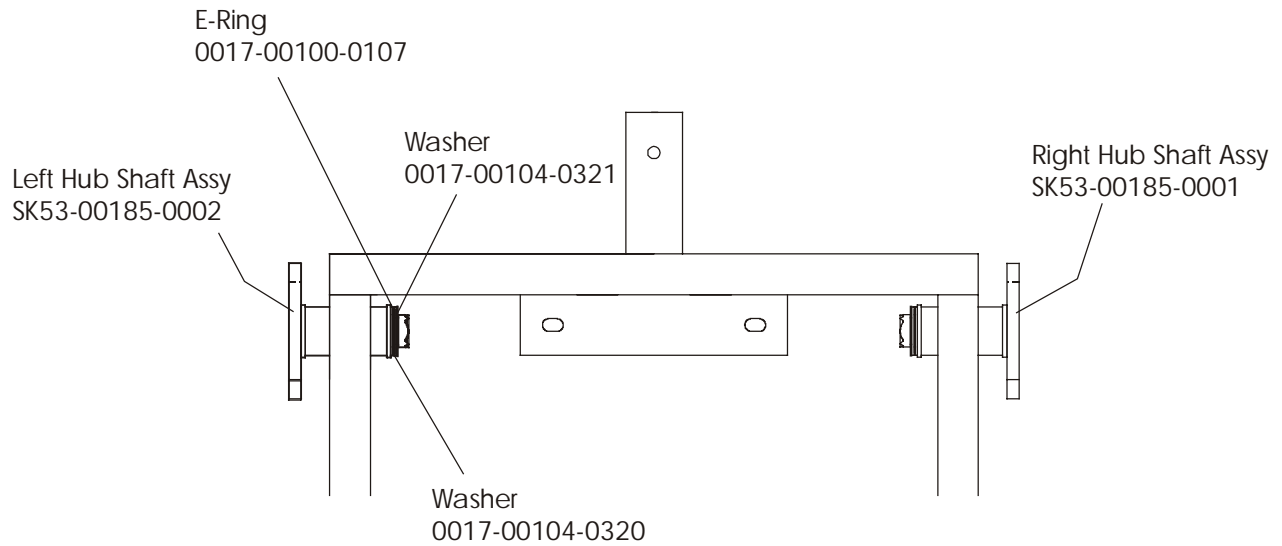

Spacer
OK53-01343-0000

Roller
AK53-00092-0001

Anti-Lift Roller
AK53-00091-0000

Roller Bearing Assy
AK53-00092-0001

CT9500 Cross-Trainer CT95-0XXXX-12

Upper Arms and Frame

UPPER FRAME ASSEMBLY AK53-00089-0000