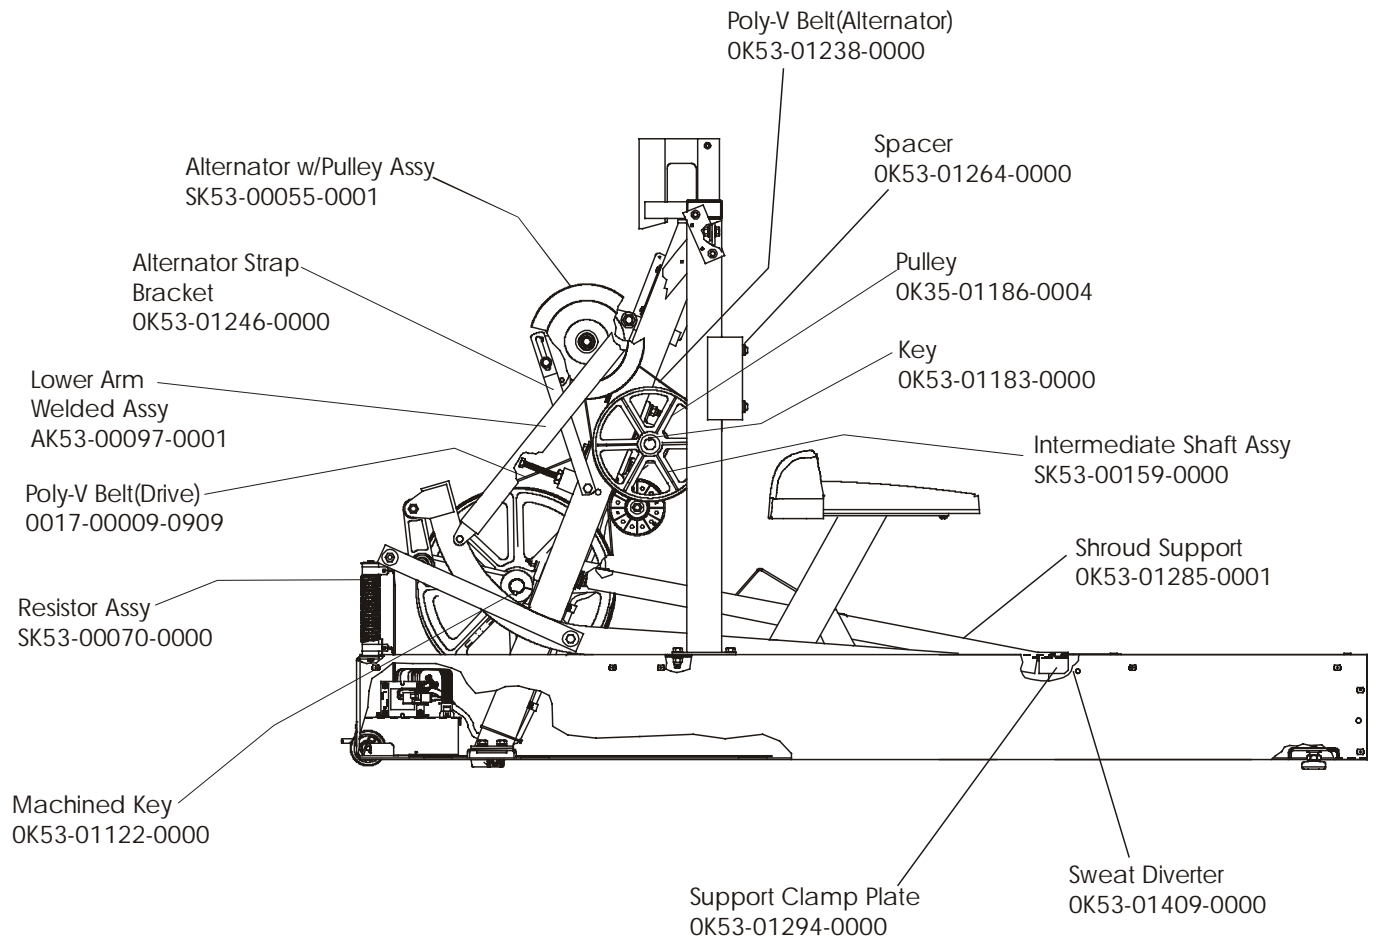

CT9500 Cross-Trainer CT95-0XXXX-12

Left Drive Side