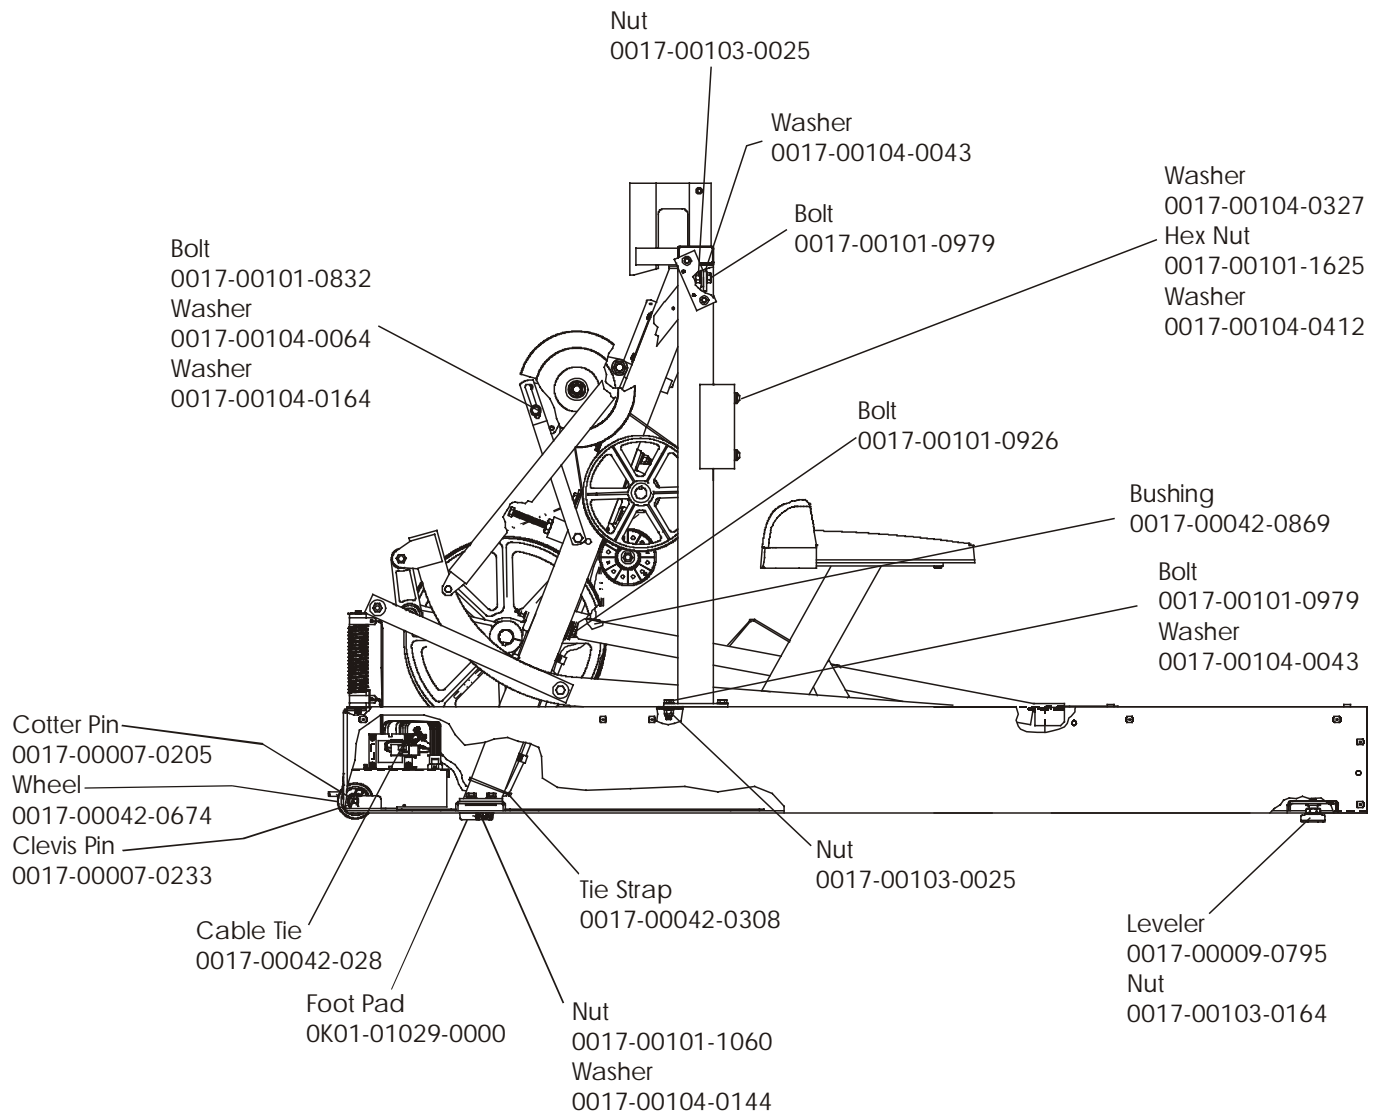

Right Drive Side

CT9500 Cross-Trainer CT95-0XXXX-12

Left Drive Side

CT9500 Cross-Trainer CT95-0XXXX-12

Left Drive Side Hardware

CT9500 Cross-Trainer CT95-0XXXX-12
Front Drive Linkage

CT9500 Cross-Trainer CT95-0XXXX-12

Linkage Hardware

CT9500 Cross-Trainer CT95-0XXXX-12
Linkage

CT9500 Cross-Trainer CT95-0XXXX-12
Lower Arm Idler Bracket Assembly GK53-00002-0012

CT9500 Cross-Trainer CT95-0XXXX-12
Crankshaft Pulley Assembly SK53-00073-0001