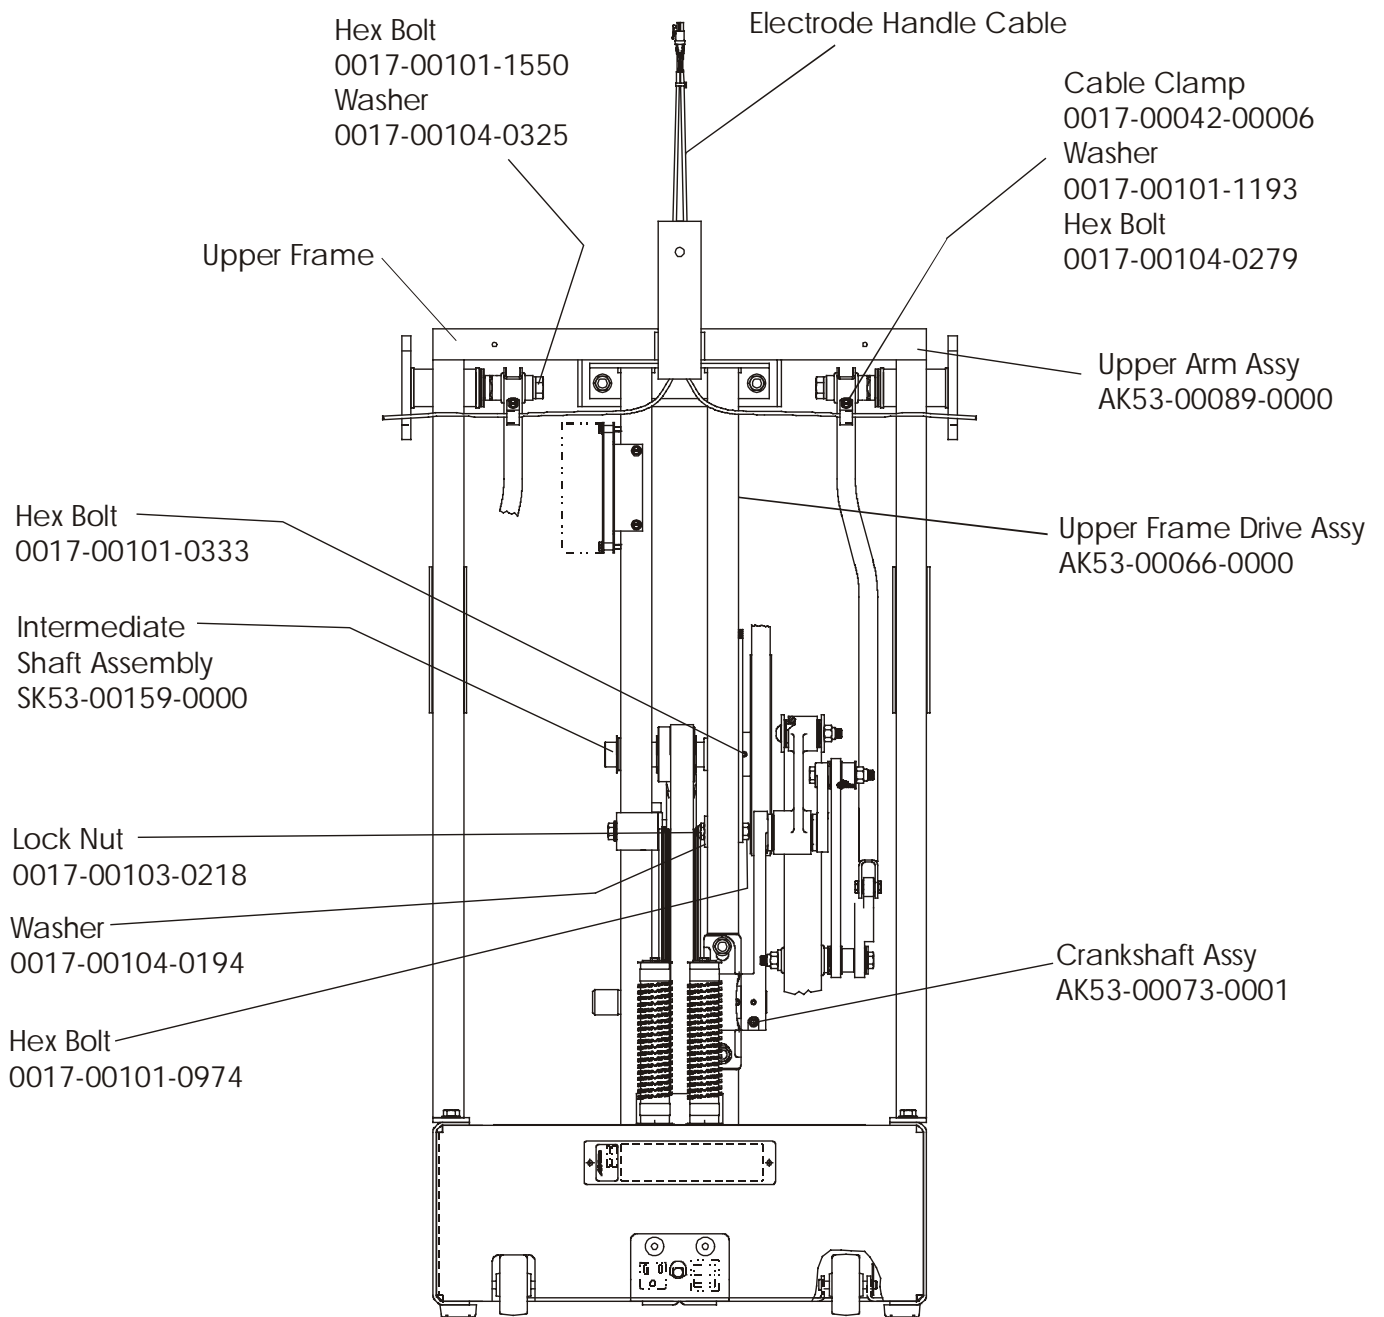

Right Drive Side

CT9500 Cross-Trainer CT95-0XXXX-12

Left Drive Side

CT9500 Cross-Trainer CT95-0XXXX-12

Left Drive Side Hardware

CT9500 Cross-Trainer CT95-0XXXX-12
Front Drive Linkage

CT9500 Cross-Trainer CT95-0XXXX-12

Linkage Hardware

CT9500 Cross-Trainer CT95-0XXXX-12
Linkage

CT9500 Cross-Trainer CT95-0XXXX-12
Lower Arm Idler Bracket Assembly GK53-00002-0012

CT9500 Cross-Trainer CT95-0XXXX-12
Crankshaft Pulley Assembly SK53-00073-0001