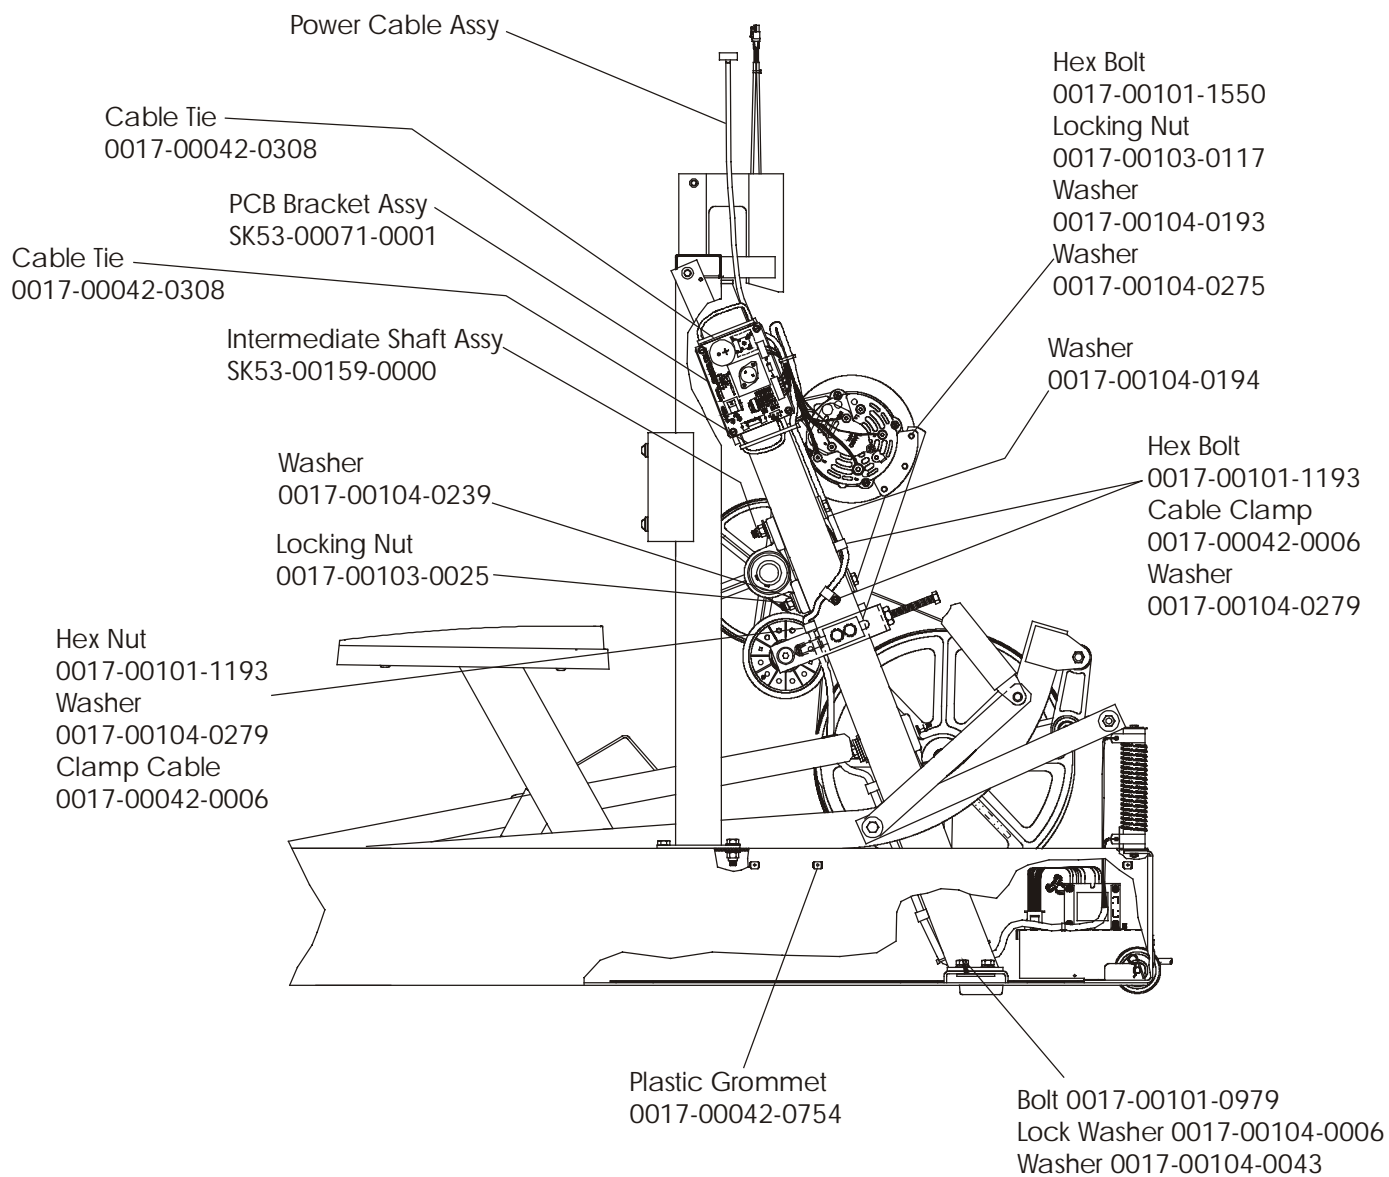

CT9500 Cross-Trainer CT95-0XXXX-12

Right Drive Side