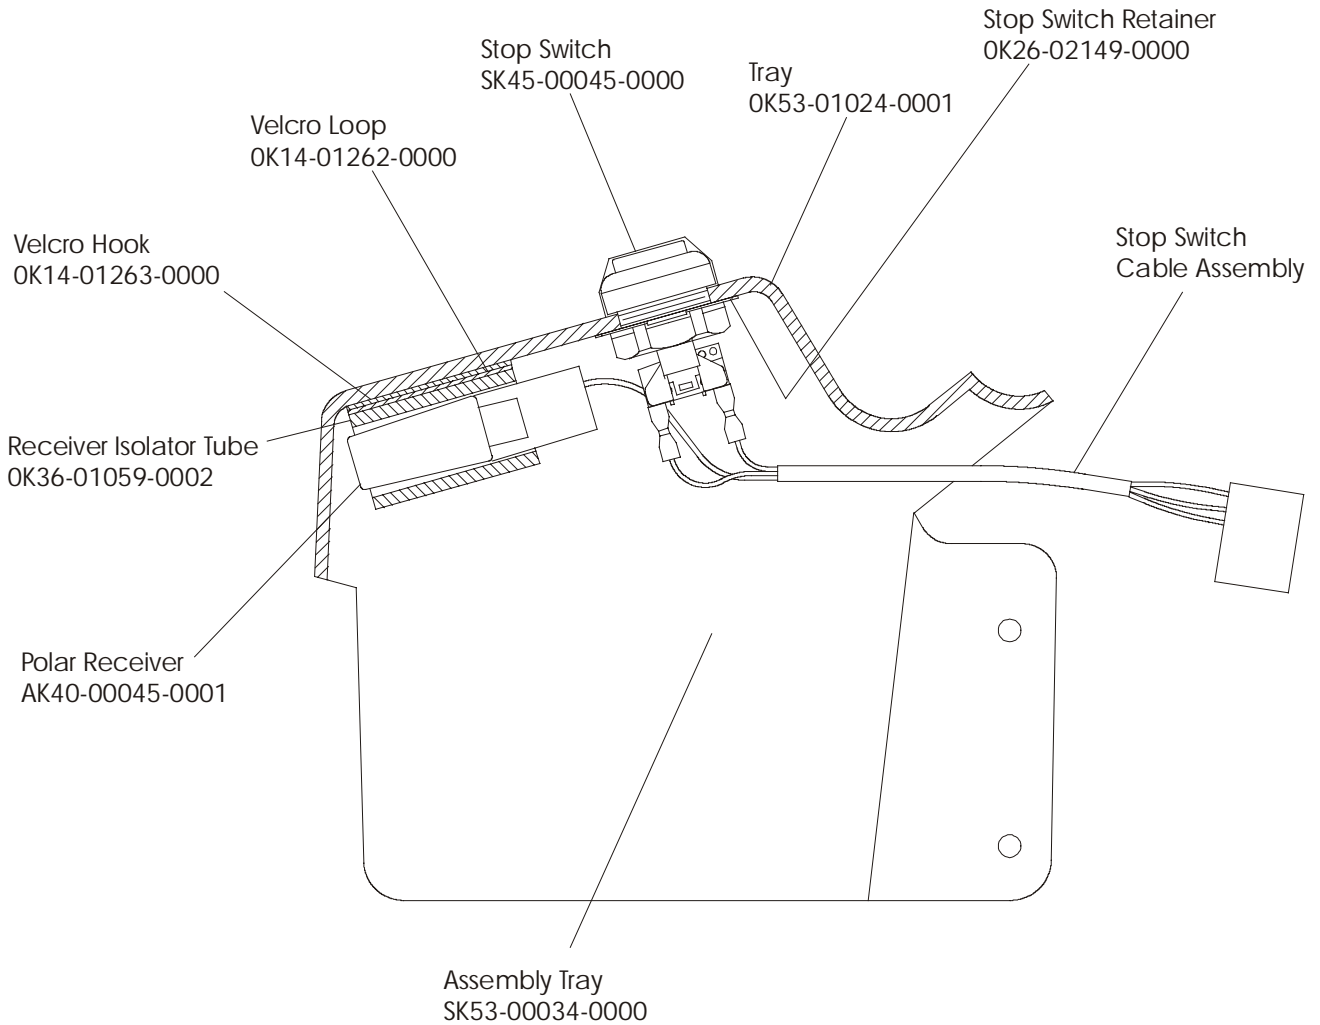

Console Case (Black)
 0K36-01187-0006

Battery Cover
 0K36-01035-0006

Screw
 0017-00101-0823 (6)

CT9500 Cross-Trainer CT95-0XXXX-12

Shrouds

CT9500 Cross-Trainer **CT95-0XXXX-12** Tray Assembly

CT9500 Cross-Trainer CT95-0XXXX-12