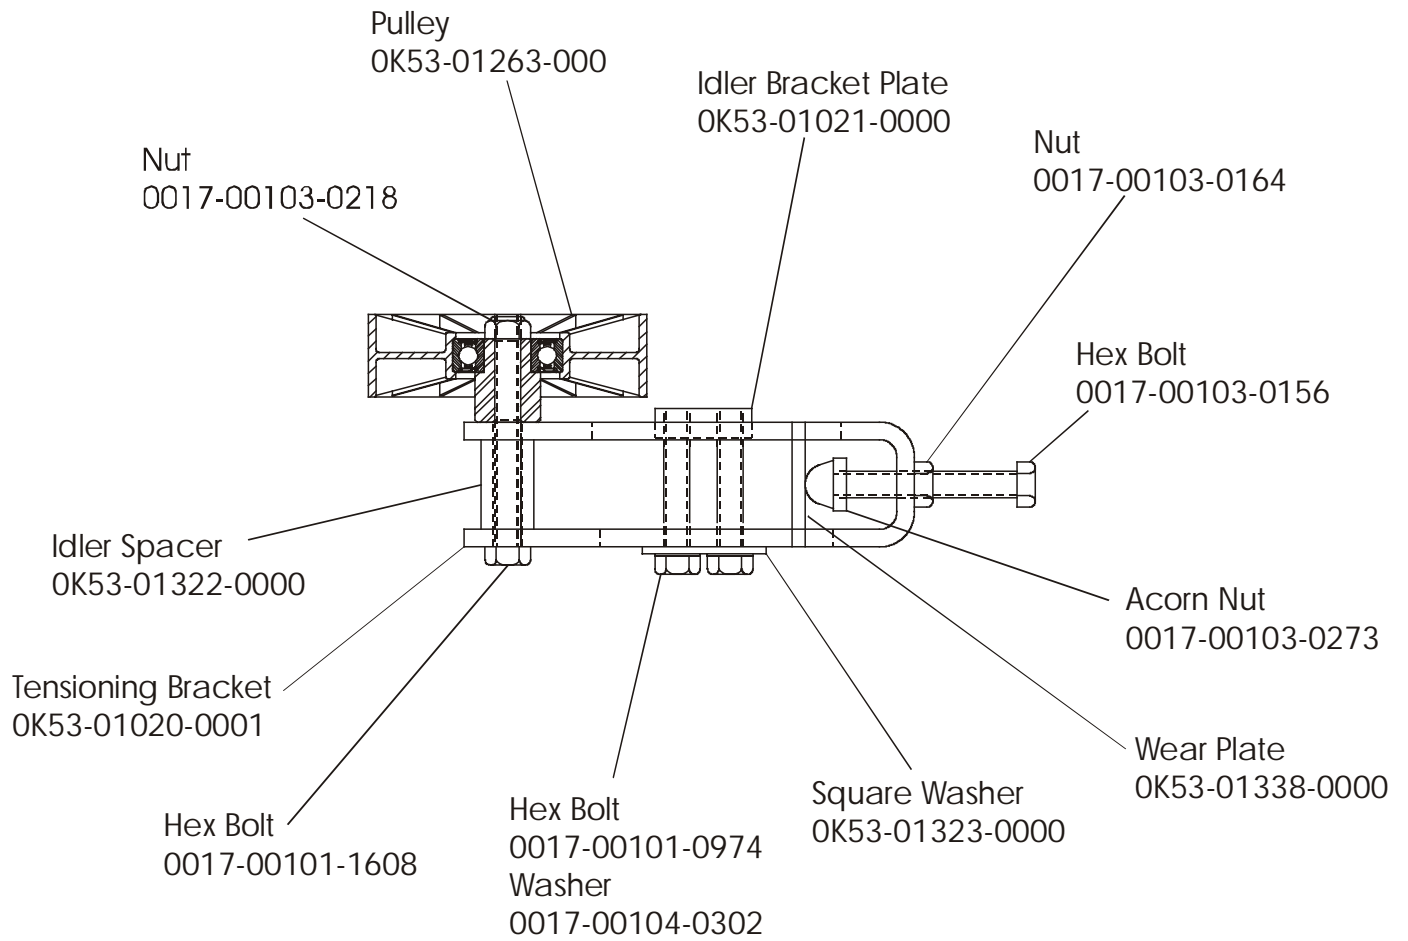

Right Drive Side

CT9500 Cross-Trainer CT95-0XXXX-12

Left Drive Side

CT9500 Cross-Trainer CT95-0XXXX-12

Left Drive Side Hardware

CT9500 Cross-Trainer CT95-0XXXX-12
Front Drive Linkage

CT9500 Cross-Trainer CT95-0XXXX-12

Linkage Hardware

CT9500 Cross-Trainer CT95-0XXXX-12
Linkage

CT9500 Cross-Trainer CT95-0XXXX-12
Lower Arm Idler Bracket Assembly GK53-00002-0012

CT9500 Cross-Trainer CT95-0XXXX-12
Crankshaft Pulley Assembly SK53-00073-0001