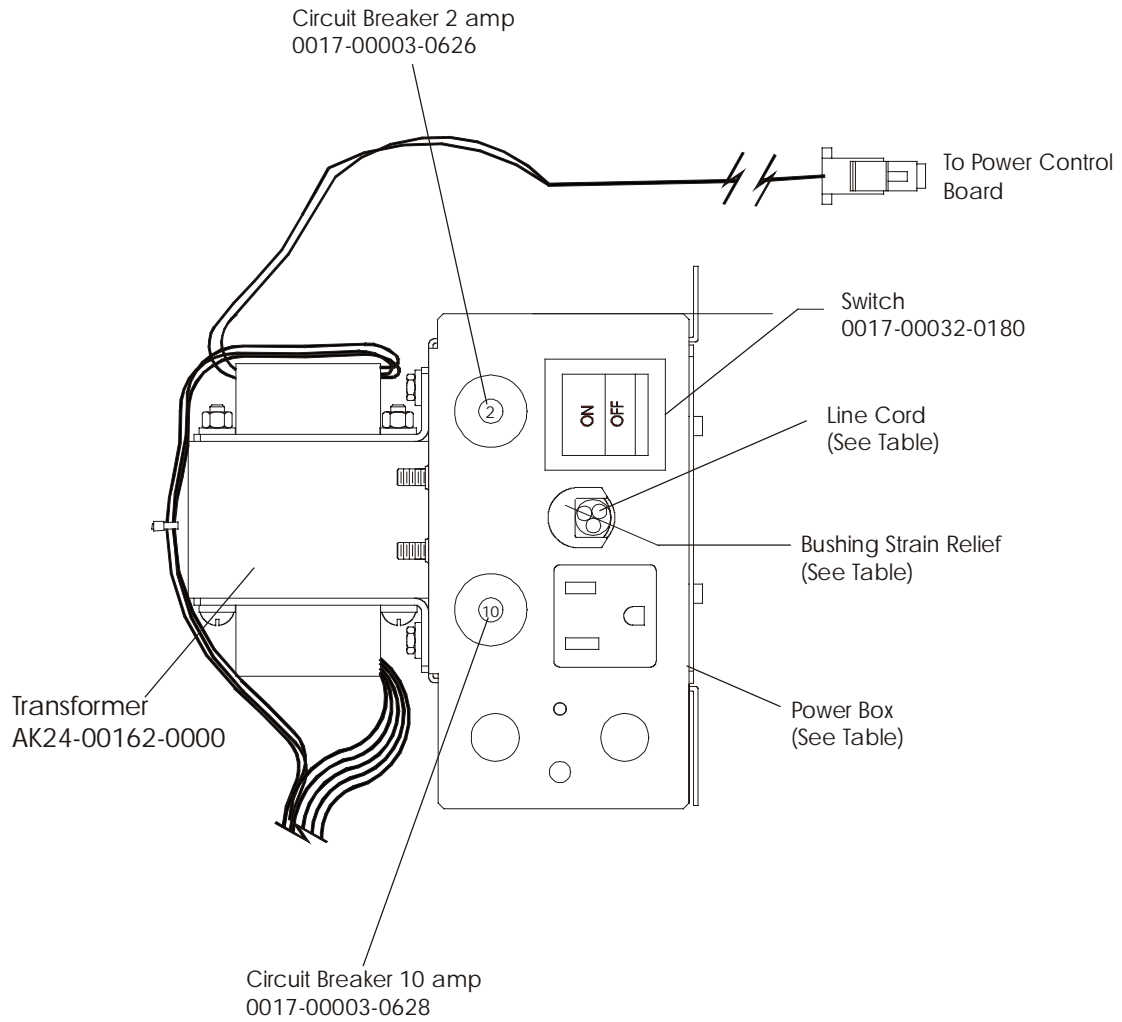

CT9500 Cross-Trainer CT95-0XXXX-12

Power Box

Voltage	Power Box Assy	Line Cord Assy	Bushing Strain Relief
120v/60	AK53-00094-0001	AK01-00015-0000	0017-00042-0758
100v/50	AK53-00094-0002	AK01-00015-0000	0017-00042-0758
110v/50	AK53-00094-0003	AK24-00169-0000	0017-00042-0786
200v/50	AK53-00094-0004	AK24-00241-0000	0017-00042-0786
220v/50	AK53-00094-0005	AK01-00015-0002	0017-00042-0786
220v/60	AK53-00094-0006	AK24-00241-0000	0017-00042-0786
240v+	AK53-00094-0007	AK01-00015-0002	0017-00042-0786

NOTE: For 120v/60 - 12' Line Cord order: GK53-00002-0013