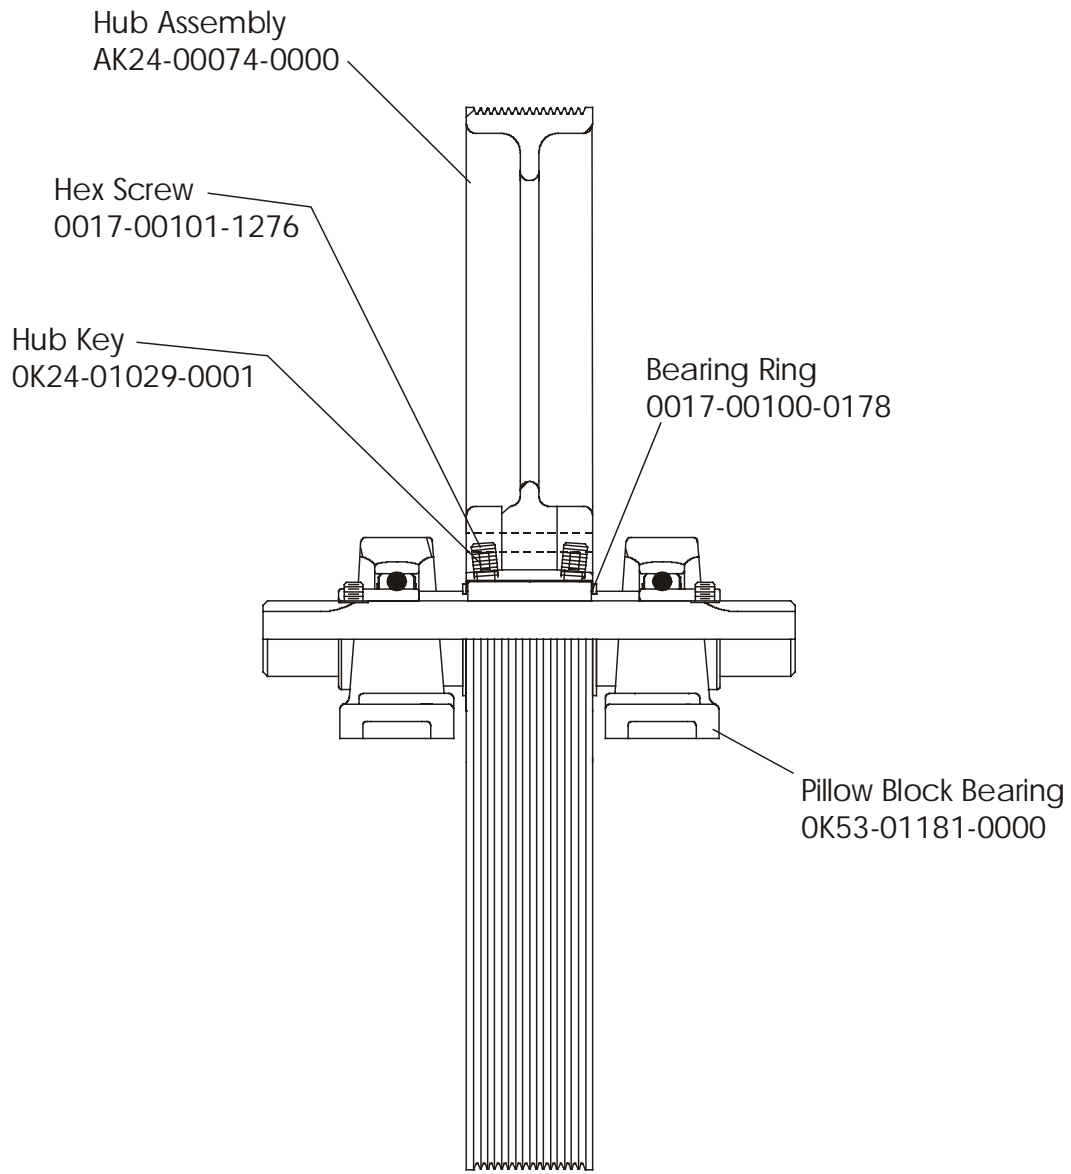

Linkage Hardware

CT9500 Cross-Trainer CT95-0XXXX-12
Linkage

CT9500 Cross-Trainer CT95-0XXXX-12
Lower Arm Idler Bracket Assembly GK53-00002-0012

CT9500 Cross-Trainer CT95-0XXXX-12
Crankshaft Pulley Assembly SK53-00073-0001

CT9500 Cross-Trainer CT95-0XXXX-12

Pedal Lever/Roller Assembly RT-SK53-00198-0001, LT-SK53-00198-0002

Toe Guard Kit (2)
GK53-00002-0030

Pedal
OK53-01027-0001

TORX Screw
0017-00101-1633

TORX Screw
0017-00101-1654