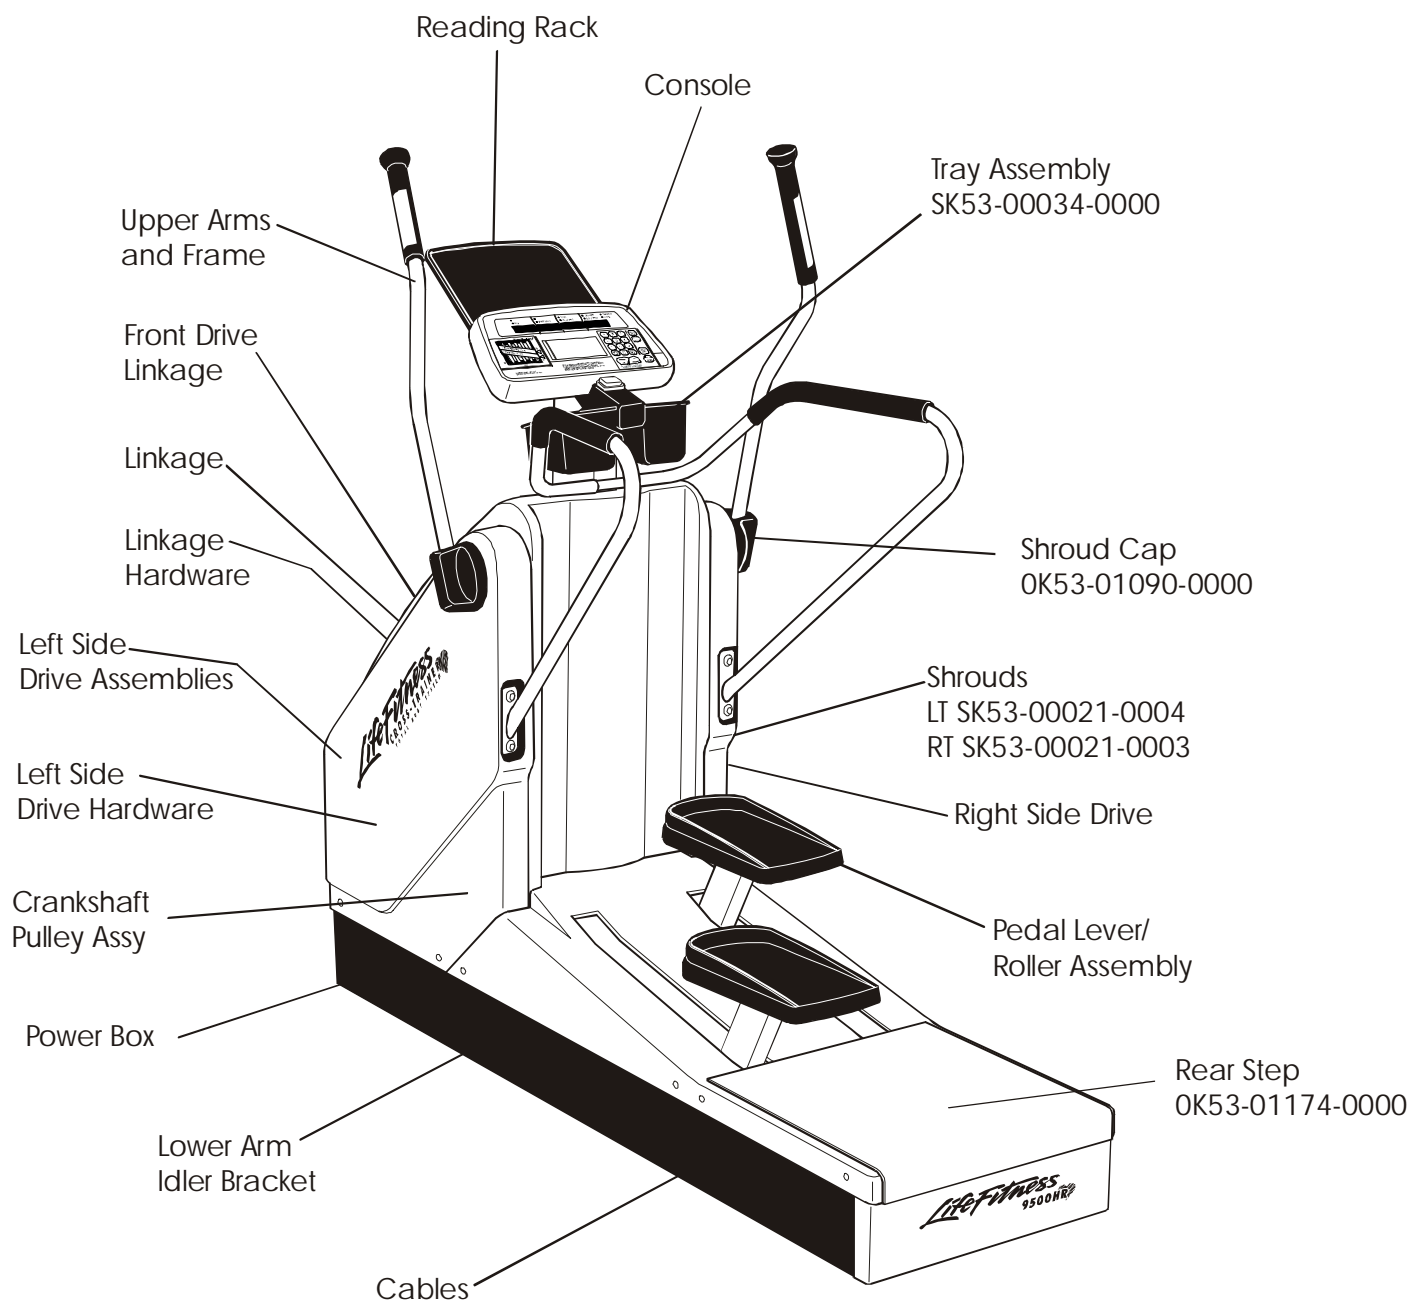

CT9500 Cross-Trainer CT95-0XXXX-12

General Assembly

Bag Assembly	AK53-00215-0001
Hardware Bag	AK53-00044-0000
Install Manual	M051-00K20-C088
Operator Manual	M051-00K20-A040
Service Manual	M051-00K53-A011

CT9500 Cross-Trainer CT95-0XXXX-12
Console Assembly

Console Assembly
 SK53-00039-0001 Eng/Met
 AK53-00039-0002 Eng/Met
 AK53-00039-0003 Ger/Met
 AK53-00039-0004 Spn/Met
 AK53-00039-0005 Spn/Met
 AK53-00039-0006 CCD/Met
 AK53-00039-0007 Frn/Met
 AK53-00039-0008 Itl/Met
 AK53-00039-0009 Dut/Met
 AK53-00039-0010 Frn/Met