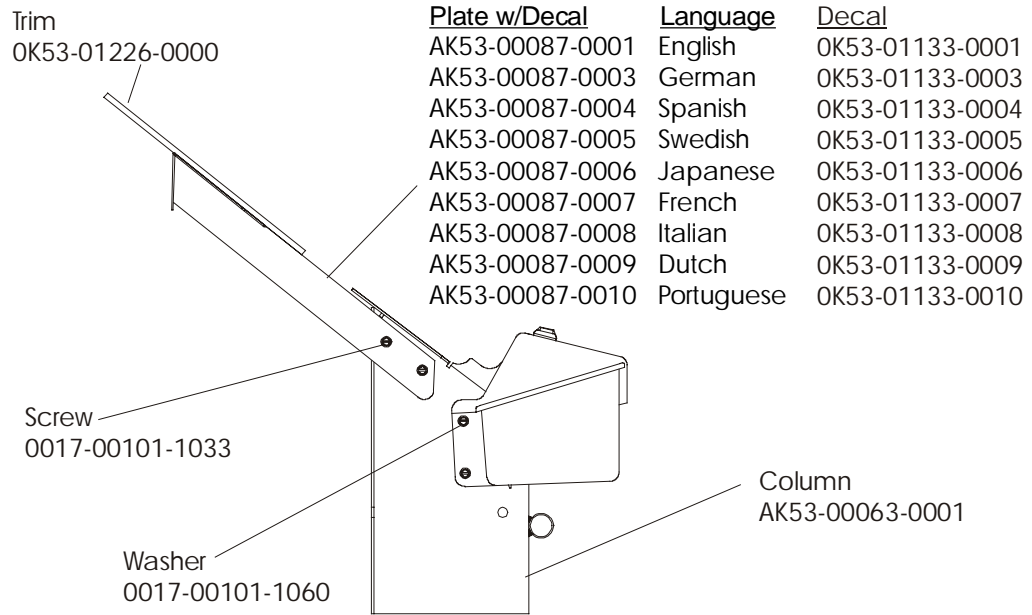

Console Case (Black)
 0K36-01187-0006

Battery Cover
 0K36-01035-0006

Screw
 0017-00101-0823 (6)

CT9500 Cross-Trainer CT95-0XXXX-12

Shrouds

CT9500 Cross-Trainer **CT95-0XXXX-12** Tray Assembly

CT9500 Cross-Trainer CT95-0XXXX-12

Right Drive Side

CT9500 Cross-Trainer CT95-0XXXX-12

Left Drive Side

CT9500 Cross-Trainer CT95-0XXXX-12

Left Drive Side Hardware

CT9500 Cross-Trainer CT95-0XXXX-12
Front Drive Linkage

CT9500 Cross-Trainer CT95-0XXXX-12