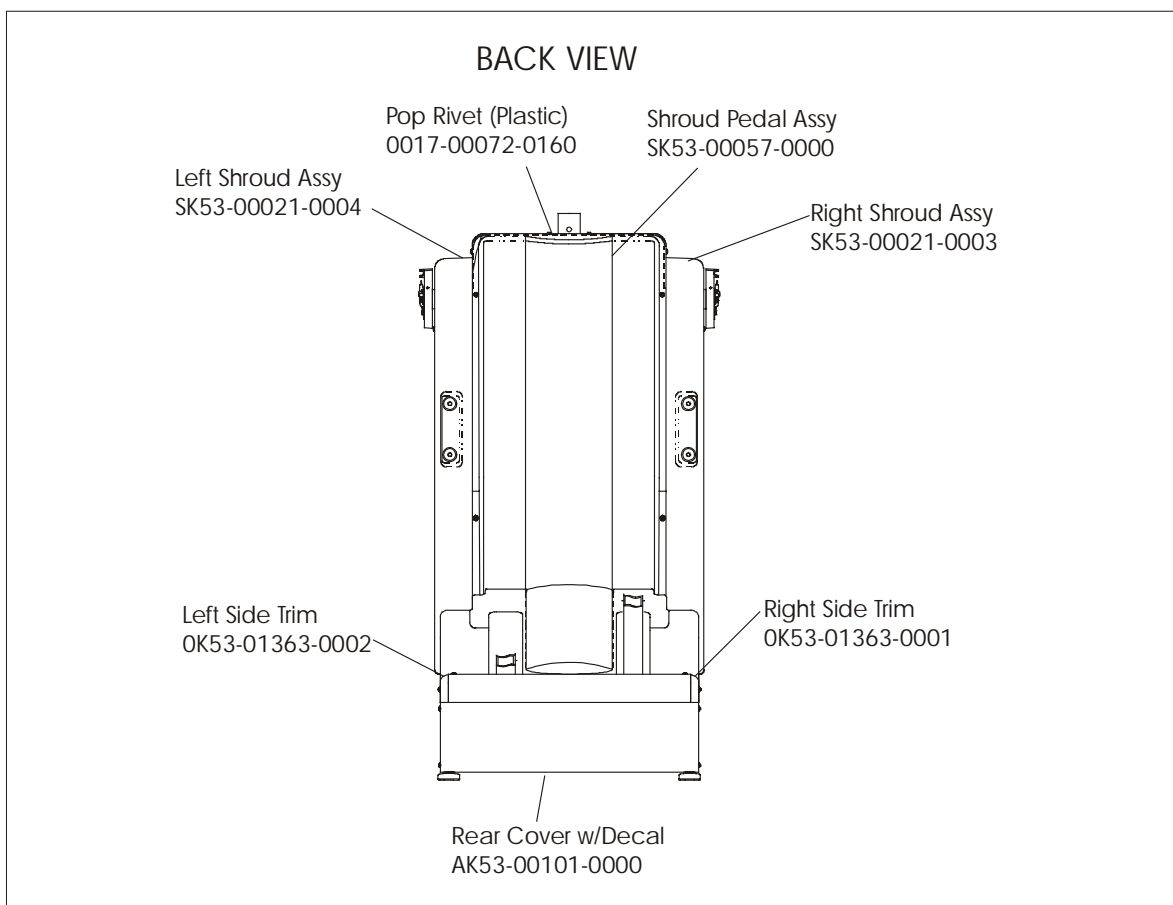

Console Case (Black)
 0K36-01187-0006

Battery Cover
 0K36-01035-0006

Screw
 0017-00101-0823 (6)

CT9500 Cross-Trainer CT95-0XXXX-12

Shrouds

CT9500 Cross-Trainer **CT95-0XXXX-12** Tray Assembly

CT9500 Cross-Trainer CT95-0XXXX-12