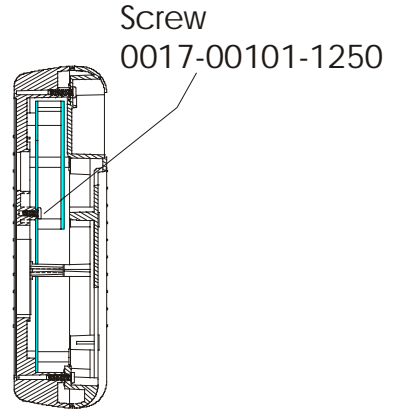

CT9500 Cross-Trainer CT95-0XXXX-12
Console Assembly

Console Assembly
SK53-00039-0001 Eng/Met
AK53-00039-0002 Eng/Met
AK53-00039-0003 Ger/Met
AK53-00039-0004 Spn/Met
AK53-00039-0005 Spn/Met
AK53-00039-0006 CCD/Met
AK53-00039-0007 Frn/Met
AK53-00039-0008 Itl/Met
AK53-00039-0009 Dut/Met
AK53-00039-0010 Frn/Met

Overlay Bezel
SK53-00040-0001 Eng/Met
AK53-00040-0002 Eng/Met
AK53-00040-0003 Ger/Met
AK53-00040-0004 Spn/Met
AK53-00040-0005 Spn/Met
AK53-00040-0006 CCD/Met
AK53-00040-0007 Frn/Met
AK53-00040-0008 Itl/Met
AK53-00040-0009 Dut/Met
AK53-00040-0010 Frn/Met