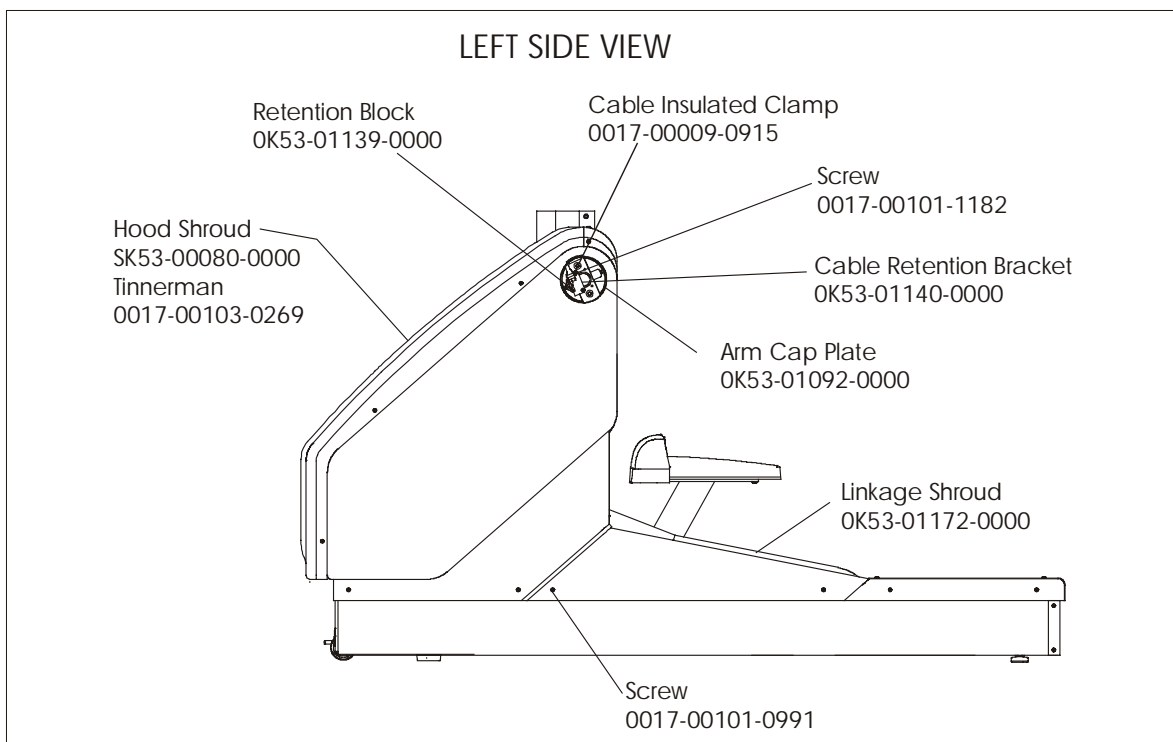

Console Case (Black)
 0K36-01187-0006

Battery Cover
 0K36-01035-0006

Screw
 0017-00101-0823 (6)

CT9500 Cross-Trainer CT95-0XXXX-12

Shrouds

CT9500 Cross-Trainer **CT95-0XXXX-12** Tray Assembly

CT9500 Cross-Trainer CT95-0XXXX-12