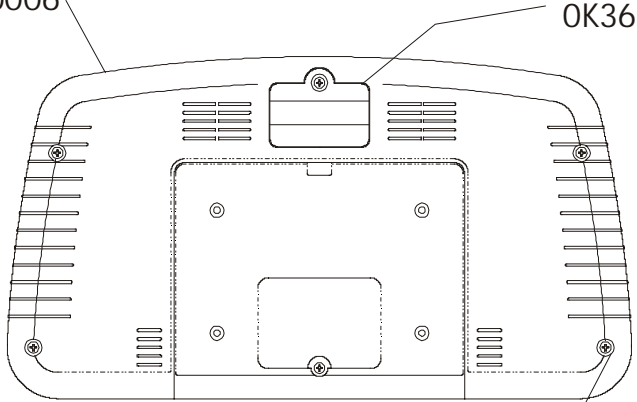

Console Case (Black)
0K36-01187-0006

Battery Cover
0K36-01035-0006