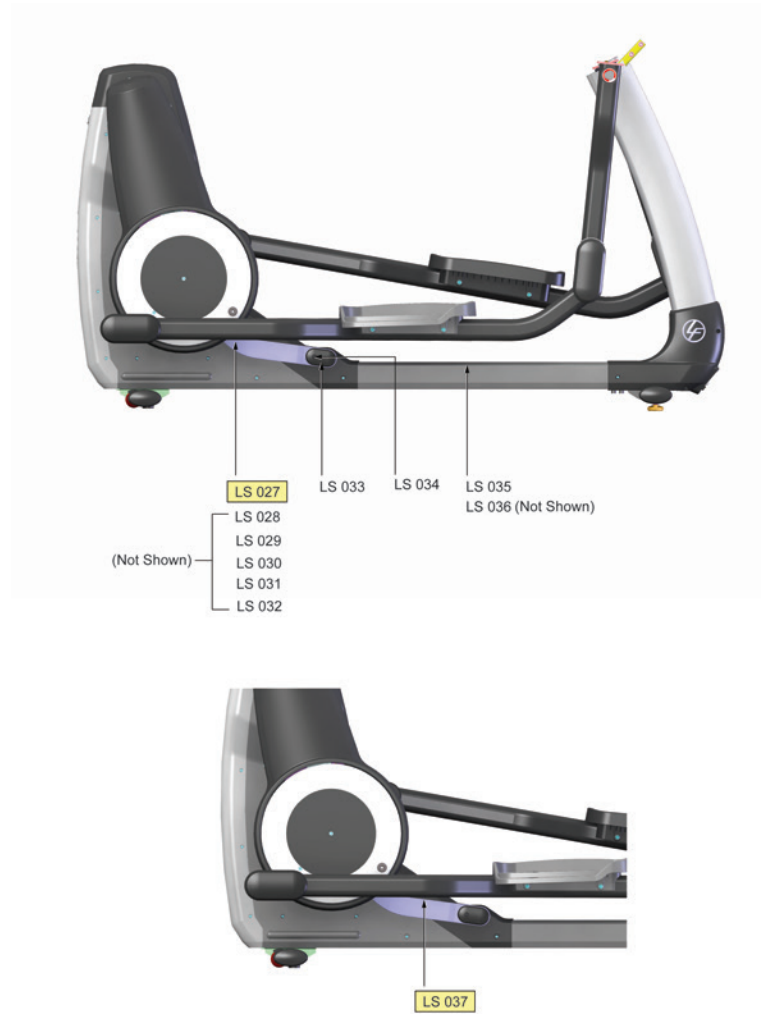

LS-024	XHT, XTM	0K69-01100-0000	Right Pedal
LS-025	XHT, XTM	0017-00101-1929	Pedal Mounting Screws (4)
LS-026	XHT, XTM	0017-00104-0469	Washer (4)

Frame Cover and Rocking Links

Part Numbers

Item	Alpha Code(s)	Part Number	Description
LS-027	XHT, XTM	AK69-00113-0000	Lower Left Rocking Link Assembly.
LS-028	XHT, XTM	0017-00101-1904	Front Rocking Link Screw
LS-029	XHT, XTM	0017-00104-0409	Washer
LS-030	XHT, XTM	0K69-01079-0000	Front Spacer
LS-031	XHT, XTM	0017-00101-2023	Rear Rocking Link Screw
LS-032	XHT, XTM	0K69-01178-0000	Rear Spacer
LS-033	XHT, XTM	0K69-01119-0000	Right and Left Rocking Link Cover
LS-034	XHT, XTM	0017-00101-1940	Link Cover Screw
LS-035	XHT, XTM	0K69-01132-0000	Main Frame Cover
LS-036	XHT, XTM	0017-00101-1986	Mtg. Screw (2)
LS-037	XHT, XTM	AK69-00112-0000	Lower Right Rocking Link Assy.