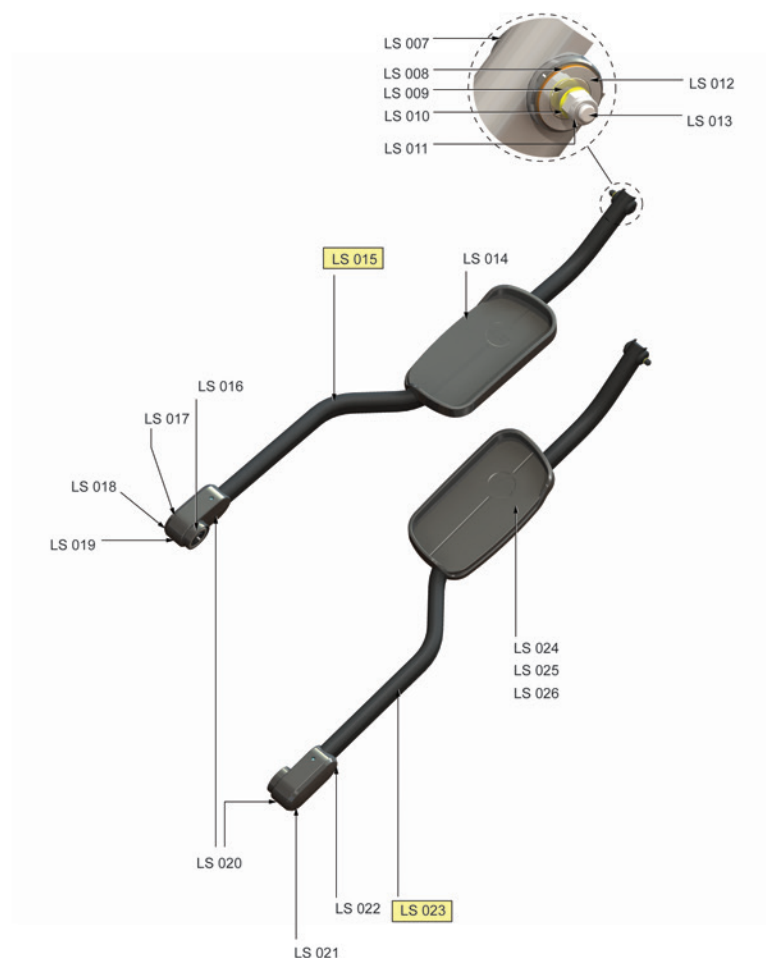

Pedal Levers

Part Numbers

Item	Alpha Code(s)	Part Number	Description
LS-007	XHT, XTM	0017-00006-0164	Front Pedal Lever Bearing
LS-008	XHT, XTM	0K47-01104-0000	Thrust Washer
LS-009	XHT, XTM	0K69-01190-0000	Steel Washer
LS-010	XHT, XTM	0017-00104-0190	Flat Washer
LS-011	XHT, XTM	0017-00103-0334	Nut
LS-012	XHT, XTM	0017-00101-1955	Hex Bolt
LS-013	XHT, XTM	0K69-01075-0000	Shaft
LS-014	XHT, XTM	0K69-01099-0000	Left Pedal
LS-015	XHT, XTM	AK69-00120-0000	Left Pedal Lever Assembly
LS-016	XHT, XTM	0K69-01231-0000	Rear Mounting Bolt
LS-017	XHT, XTM	0017-00006-0289	Rear Pedal Lever Bearing
LS-018	XHT, XTM	0K69-01130-0000	Left Top Rear Pedal Cover
LS-019	XHT, XTM	0K69-01131-0000	Left Bottom Rear Pedal Cover
LS-020	XHT, XTM	0017-00101-1796	Clevis Cover Mounting Screw
LS-021	XHT, XTM	0K69-01130-0000	Right Bottom Rear Pedal Cover
LS-022	XHT, XTM	0K69-01131-0000	Right Top Rear Pedal Cover
LS-023	XHT, XTM	AK69-00121-0000	Right Pedal Lever Assembly