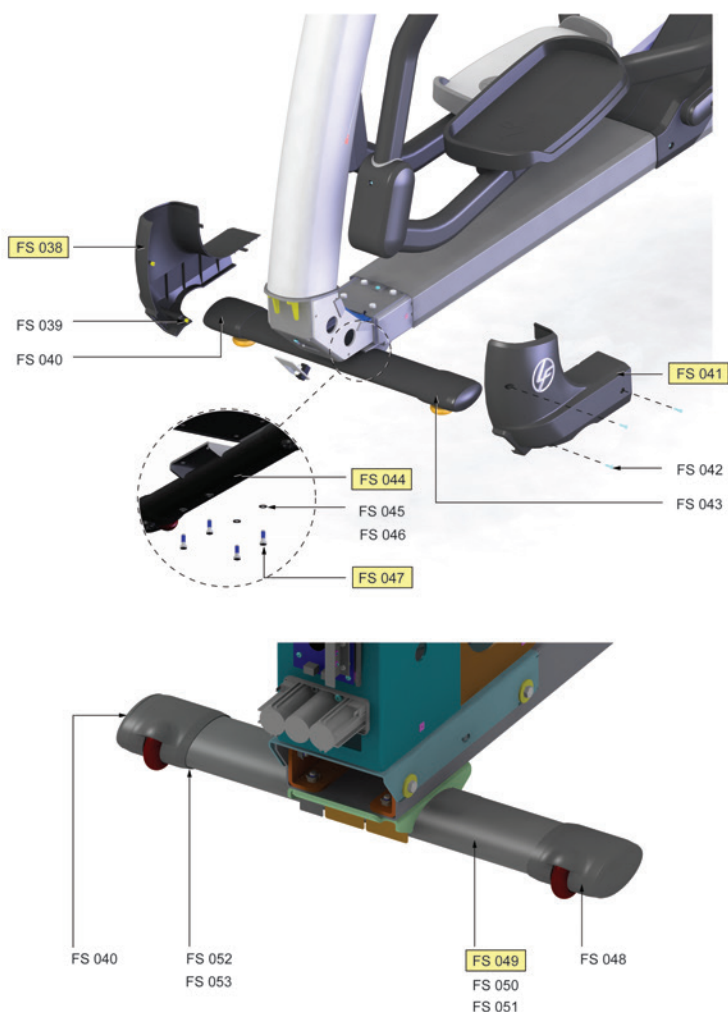

Swoosh Covers and Stabilizer Assemblies

Part Numbers

Item	Alpha Code(s)	Part Number	Description
FS-038	XHT, XTM	AK69-00124-0000	Right Swoosh Cover W/ LF Bug
FS-039	XHT, XTM	0017-00101-1796	Mounting Screws (3)
FS-040	XHT, XTM	0K66-01042-0000	End Cap (Front and Rear)
FS-041	XHT, XTM	AK69-00124-0001	Left Swoosh Cover W/ LF Bug
FS-042	XHT, XTM	0017-00101-1796	Mounting Screw (3)
FS-043	XHT, XTM	0K69-01139-0000	Stabilizer Shroud (Front)
FS-044	XHT, XTM	AK69-00118-0000	Front Stabilizer
FS-045	XHT, XTM	0017-00104-0469	Washer (4)
FS-046	XHT, XTM	0017-00101-1931	Front Stabilizer Mtg Bolts (4)
FS-047	XHT, XTM	AK68-00214-0003	Leg Levelers (2)
FS-048	XHT, XTM	0K66-01041-0000	Stabilizer Shroud (Rear)
FS-049	XHT, XTM	AK69-00090-0000	Rear Stabilizer
FS-050	XHT, XTM	0017-00101-1931	Mounting. Screws (4)
FS-051	XHT, XTM	0017-00104-0469	Washer (4)
FS-052	XHT, XTM	0K66-01039-0000	Transport Wheel
FS-053	XHT, XTM	0K66-01040-0000	Wheel Shaft