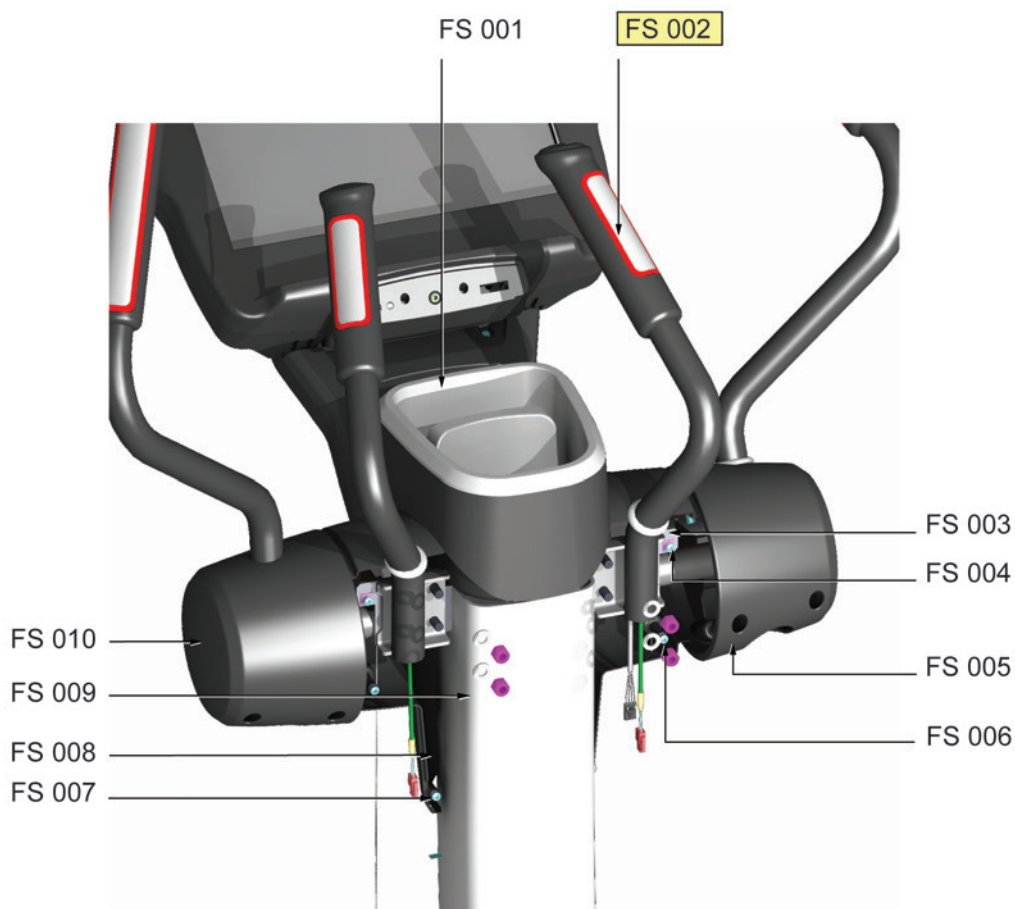

Cables

Part Numbers

Item	Alpha Code(s)	Part Number	Description
BE-019	XHT, XTM	AK32-00160-0000	Pwr-Ext Cable w/ferrite
BE-020	XHT, XTM	AK65-00062-0000	Rg6 Coax Cable
BE-021	XHT, XTM	AK65-00051-0001	65" C-Safe Cable
BE-022	XHT, XTM	AK69-00107-0001	Pwr-Ext Cable w/Gnd
BE-023	XHT, XTM	AK69-00105-0000	GBC to Console Cable
BE-024	XHT, XTM	AK69-00103-0000	Handlebar/Console Cable
BE-025	XHT, XTM	AK69-00109-0000	LifePulse "Y" Cable
BE-026	XHT, XTM	AK69-00108-0000	Button Assembly. Cable
BE-027	XHT, XTM	AK61-00051-0000	Bullhorn HR cables
BE-028	XHT, XTM	AK61-00051-0002	User Arm HR Cables
BE-029	XHT, XTM	AK69-00110-0000	LifePulse Flex Cable
BE-030	XHT, XTM	AK69-00106-0000	Battery cable
BE-031	XHT, XTM	AK69-00104-0000	Generator/Brake to GBC

Frame System

Collar Covers and Dead Shaft End Caps

Part Numbers

Item	Alpha Code(s)	Part Number	Description
FS-001	XHT, XTM	0K69-01125-0003	Media Tray
FS-002	XHT, XTM	AK69-00100-0000	Resistance Level Button Assembly
FS-003	XHT, XTM	0K69-01124-0000	Top Dead Shaft Cover
FS-004	XHT, XTM	0017-00101-1796	Mounting Screw (5)
FS-005	XHT, XTM	0K69-01127-0000	Dead Shaft End Cap With Screw Bosses
FS-006	XHT, XTM	0017-00101-1796	Mounting Screw (6)
FS-007	XHT, XTM	0017-00101-1796	Mounting Screw (2 per set)
FS-008	XHT, XTM	0K69-01123-0000	Front Collar Dead Shaft Cover
FS-009	XHT, XTM	0K69-01121-0000	Rear Collar Dead Shaft Cover
FS-010	XHT, XTM	0K69-01128-0000	Dead Shaft End Cap Covers