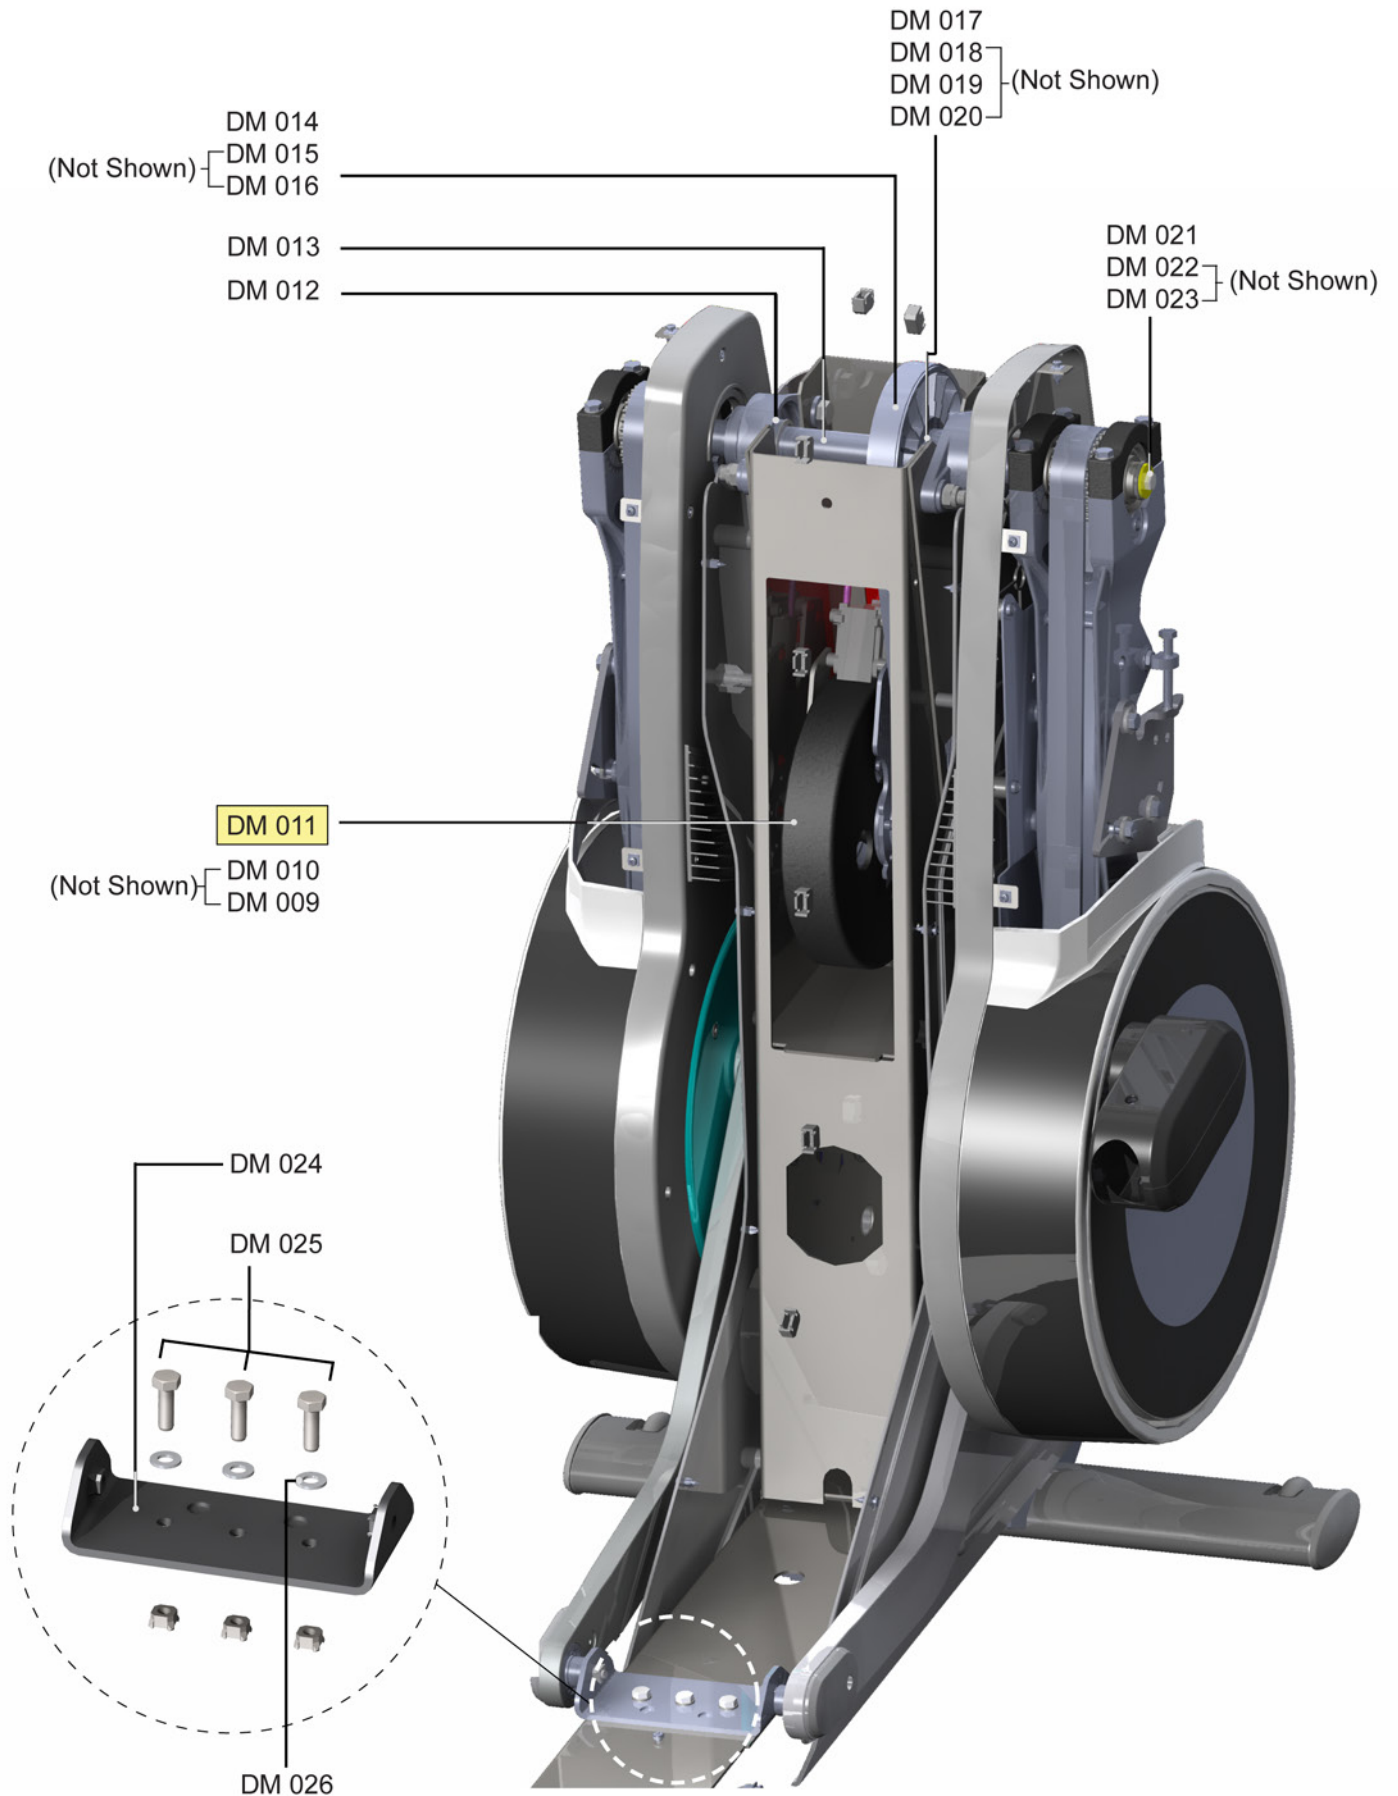

Upper Tower Components