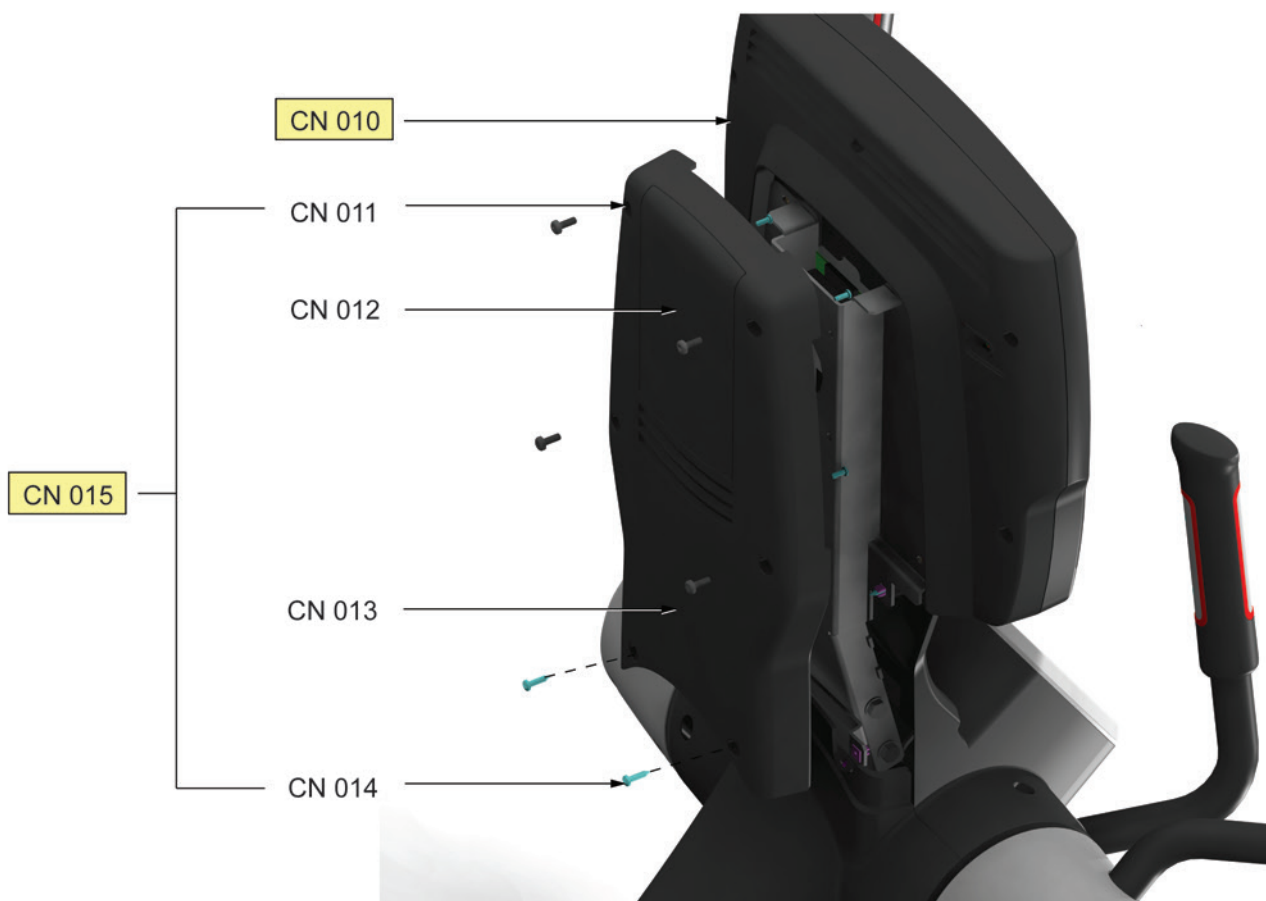

Back Console Cover and Console Support Bracket

Part Numbers

Item	Alpha Code(s)	Part Number	Description
CN-010	XHT, XTM	AK69-00081-0000	Console Support Bracket
CN-011	XHT, XTM	0017-00101-1972	Console Mounting. Screw (4)
CN-012	XHT, XTM	0K69-01126-0000	Upper Back Cover
CN-013	XHT, XTM	0K69-01122-0000	Back Console Cover
CN-014	XHT, XTM	0017-00101-1796	Mounting Screw (2)
CN-015	XHT, XTM	AK69-00115-0000	Back Cover Assembly