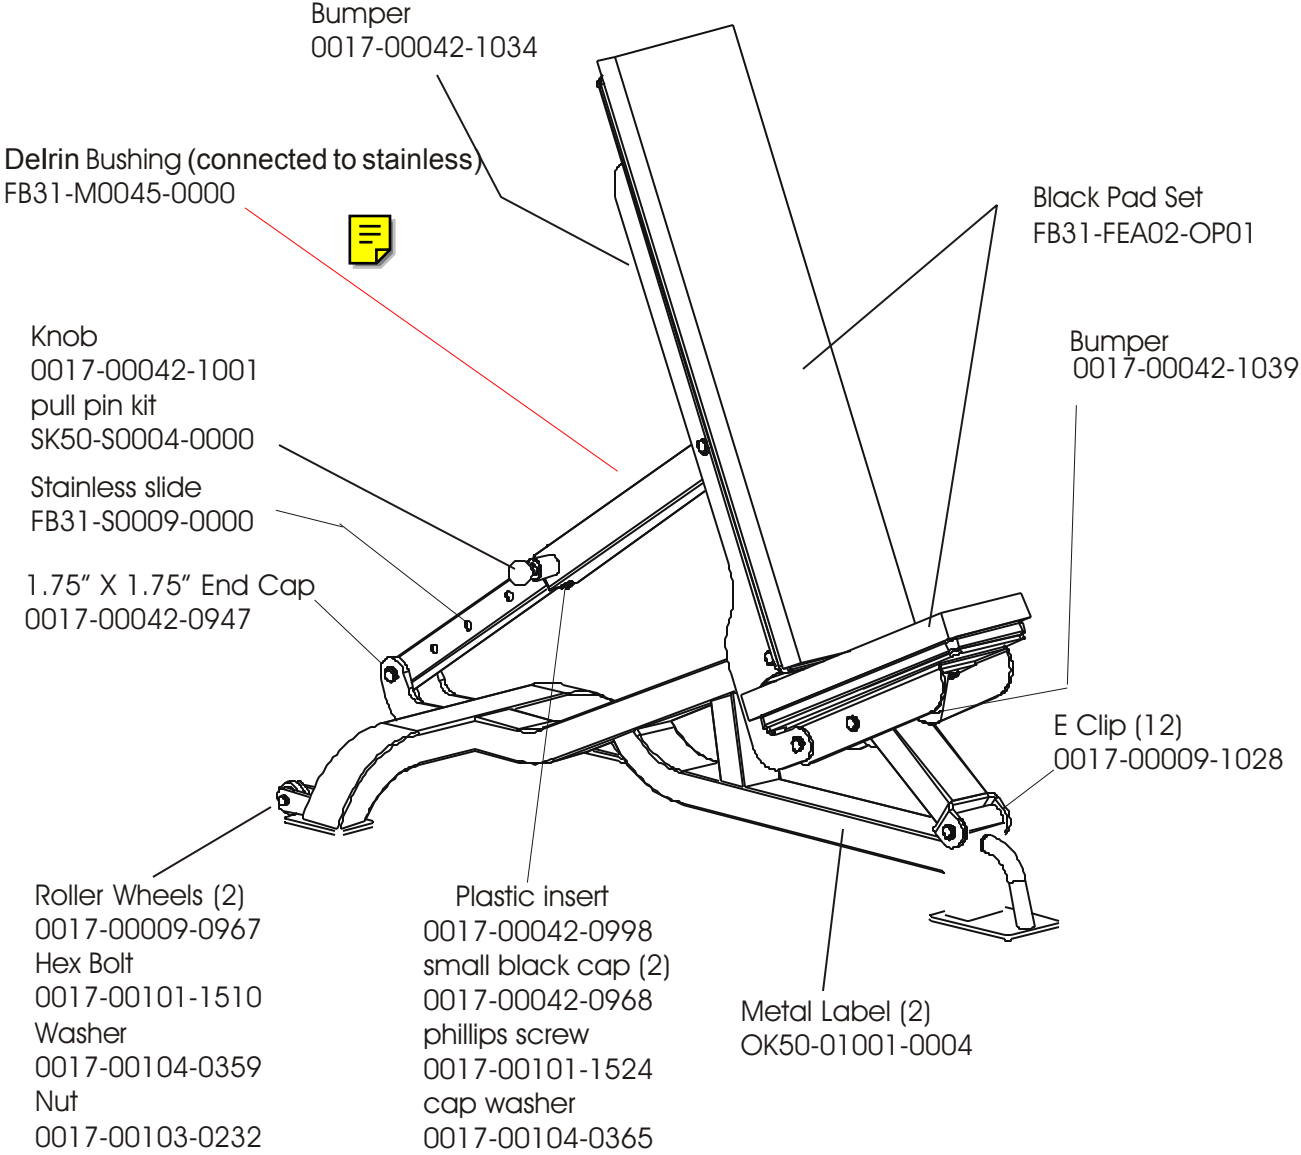

# SELECTORIZED STRENGTH TRAINING EQUIPMENT ADJUSTABLE BENCH FB31

SELECTORIZED STRENGTH TRAINING EQUIPMENT  
ADJUSTABLE BENCH FB31