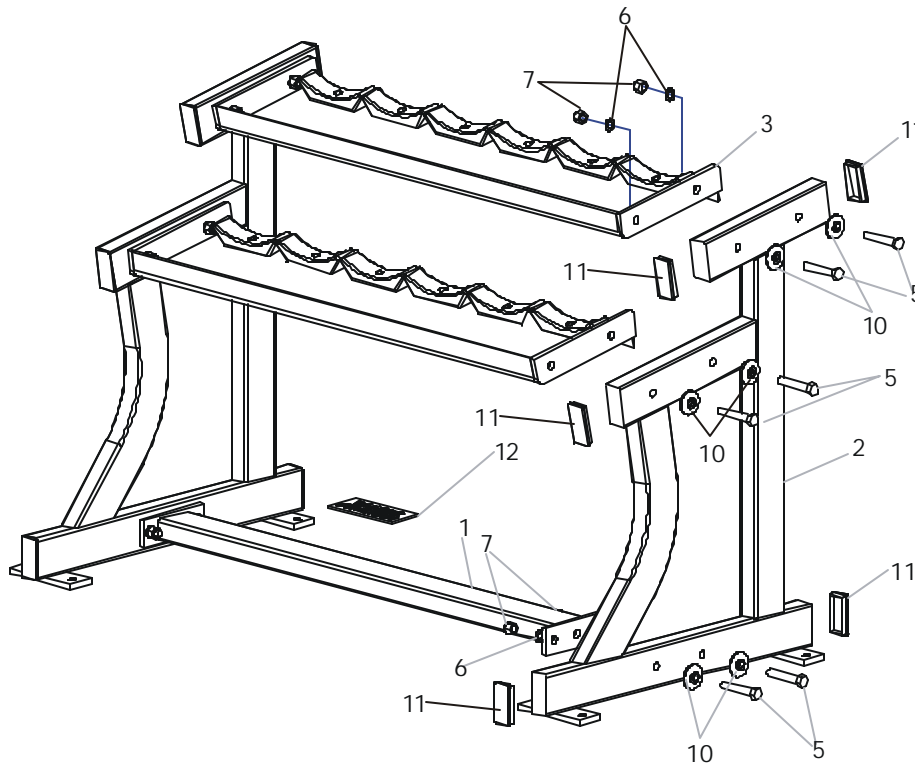

FWBBR - Free-Weight Beauty Bell Rack

ITEM	QTY	PART NO.	DESCRIPTION
1	1	FWBBR-TX-28	Sheet metal
2	2	FWBBR-TX-27	End mount
3	6	H-D-RACK-SADDLE	Saddle
4	6	H-3/8-FLAT-WASHER	3/8" SAE Flate washer
6	6	H-LOCKNUT-3/8	3/8" Thick lock nut
8	6	H-BLOCK-3/8X1	3/8x1 bolt
9	8	H-NONSKID 1X9	1-1/4x9 Non-skid

ITEM	QTY	PART NO.	DESCRIPTION
1	1	FWBBR-AS-BX	Bottom cross member
2	2	FWBBR-AS-SF	Side frame
3	2	FWBBR-AS-TX-COMP	Tier w/saddles
5	10	H-BOLT-1/2X3	1/2 x 3 bolt
6	10	WASH.5STAR	1/2" Internal lock washer
7	10	NUT.5LOCK	1/2" Thick lock nut
10	10	H-BACK-WASH	Backing washer
11	11	H-PEND3	1-1/2 x 3 End cap
12	12	H-NAMEPLATE	Name plate