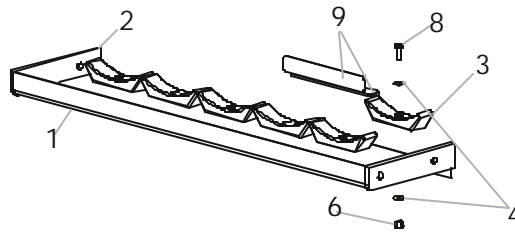

FWBBR - Free-Weight Beauty Bell Rack

ITEM	QTY	PART NO.	DESCRIPTION
1	1	FWBBR-TX-28	Sheet metal
2	2	FWBBR-TX-27	End mount
3	6	H-D-RACK-SADDLE	Saddle
4	6	H-3/8-FLAT-WASHER	3/8" SAE Flate washer
6	6	H-LOCKNUT-3/8	3/8" Thick lock nut
8	6	H-BLOCK-3/8X1	3/8x1 bolt
9	8	H-NONSKID 1X9	1-1/4x9 Non-skid

ITEM	QTY	PART NO.	DESCRIPTION
1	1	FWBBR-AS-BX	Bottom cross member
2	2	FWBBR-AS-SF	Side frame
3	2	FWBBR-AS-TX-COMP	Tier w/saddles
5	10	H-BOLT-1/2X3	1/2 x 3 bolt
6	10	WASH.5STAR	1/2" Internal lock washer
7	10	NUT.5LOCK	1/2" Thick lock nut
10	10	H-BACK-WASH	Backing washer
11	11	H-PEND3	1-1/2 x 3 End cap
12	12	H-NAMEPLATE	Name plate