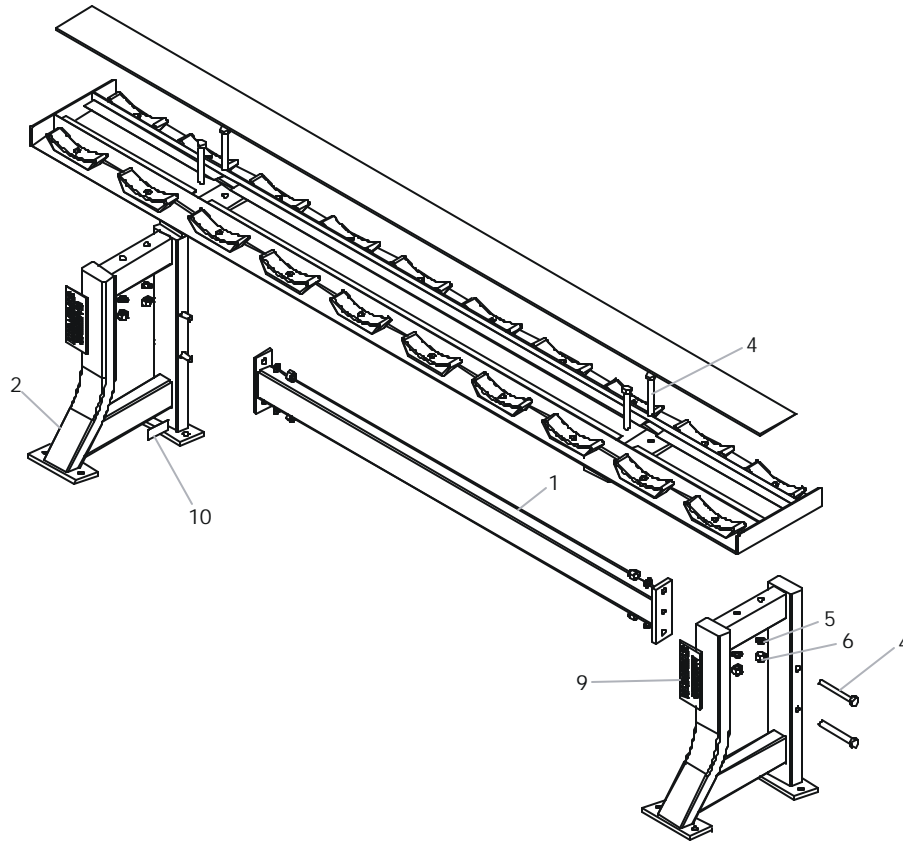

FWDR1 - Free Weight Dumbbell Rack One Tier

ITEM	QTY	PART NO	DESCRIPTION
1	1	FWDR1-CM-0	Cross member
2	2	FWDR1-SF-0	Side frame
4	8	H-BOLT-1/2X4	1/2x4 bolt
5	8	H-BOLT-1/2 INT LK WH	1/2" Internal lock washer
6	8	H-LOCKNUT-1/2 LARGE	1/2" Thick lock nut
9	2	H-NAMEPLATE	Name plate
10	1	H-DECAL-PRT-SILVER	Serial number