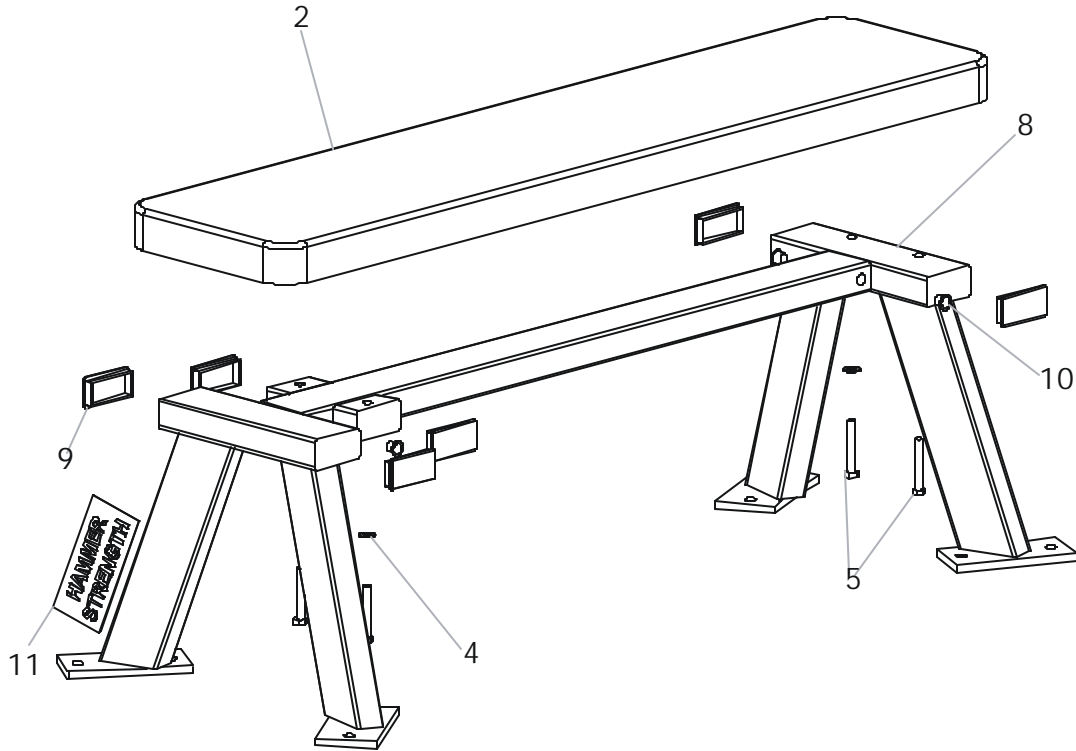

FWFB - Free Weight Flat Bench

ITEM	QTY	PART NO	DESCRIPTION
2	1	U-48-37H	Standard 48" pad
4	4	H-3/8-FLAT-WASHER	3/8" Flat washer
5	4	H-BOLT 3/8X2.5	3/8x2-1/2 bolt
8	1	FWFB-AS-0	Welded assembly
9	6	H-PEND 3	1-1/2X3 End cap
10	4	H-HPLUG	9/16" Hole plug
11	1	H-NAMEPLATE	Name plate