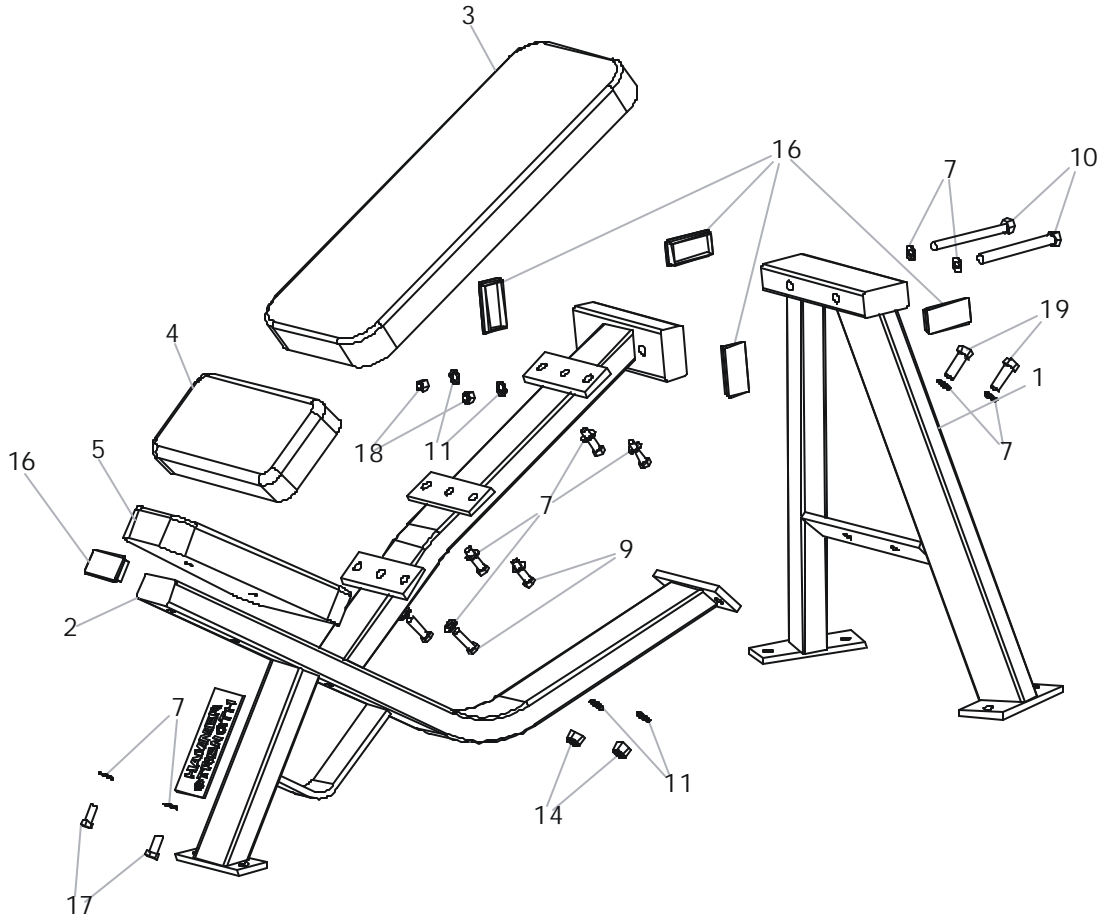

FWIB30 - FreeWeight Incline Bench 30°

ITEM	QTY	PART NO	DESCRIPTION
1	1	FWIB30-AS-BX	Back frame
2	1	FWIB30-AS-ST	Seat frame
3	1	U-24-10	24" Standard pad
4	1	U10-4.5 Tray	10" Pad
5	1	U-12-5 Tray	12" Triangular Pad
6	5	H-PEND 3	1-1/2x3 End cap
7	8	H-3/8 FLAT WASHER	3/8" Internal lock washer
8	2	H-BOLT-3/8X2.25	3/8x2-1/4 bolt
9	6	H-BOLT 3/8X1.5	3/8x1-1/2 bolt
10	2	H-BOLT-1/2-5	1/2x5 bolt
11	4	H-BOLT-1/2 INT LK WH	1/2" Internal lock washer
12	2	H-LOCKNUT-1/2 SMALL	1/2" Thin lock nut
13	2	H-BOLT-1/2X1.75	1/2x1-3/4 bolt
14	2	H-LOCKNUT-1/2 LARGE	1/2" Thick lock nut
15	1	H-NAMEPLATE	Name plate