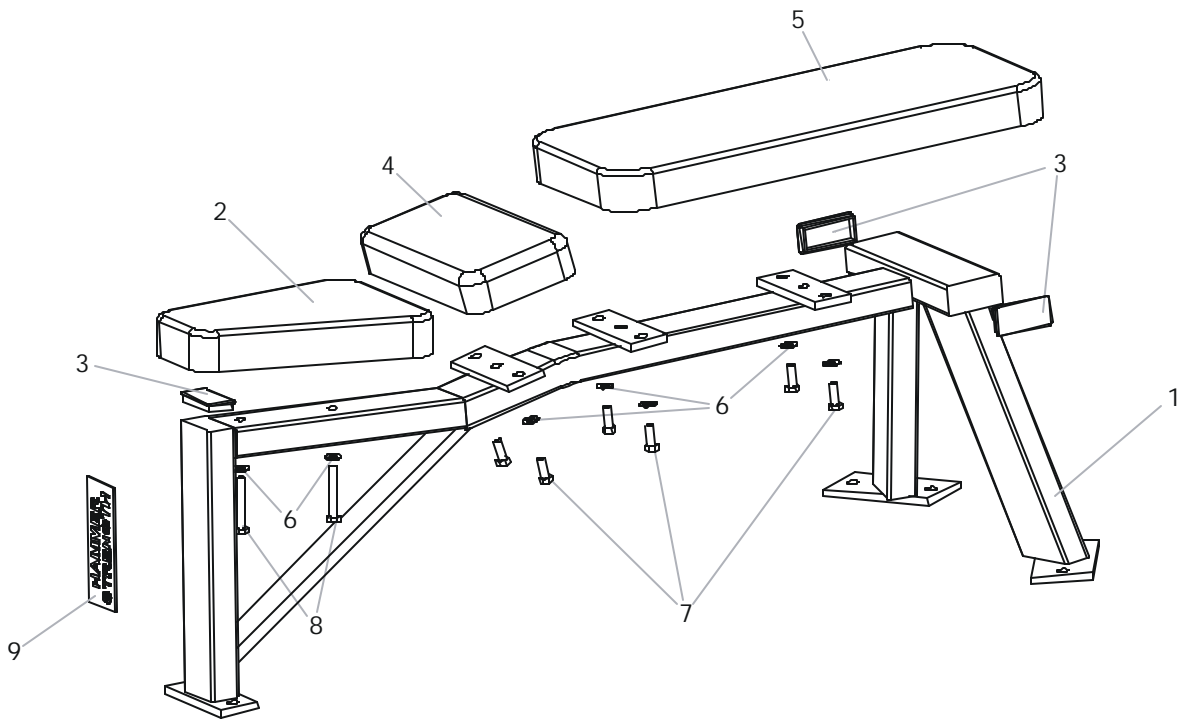

# FWLFB - Free-Weight Flat Bench

ITEM	QTY	PART NO	DESCRIPTION
1	1	FWLFB-AS	Assembly
2	1	U12_5	12" Triangular pad
3	3	H-PEND3	1-1/2"x3" End cap
4	1	U12_4_5	12" Rectanular pad
5	1	U24_10	24" Standard pad
6	8	WASH.375SAE	3/8" Flat washer
7	6	HHB .375X1.25	3/8x1-1/4 bolt
8	2	HHB .375X2.5	3/8x2-1/2 bolt
9	1	H-NAMEPLATE	Name plate