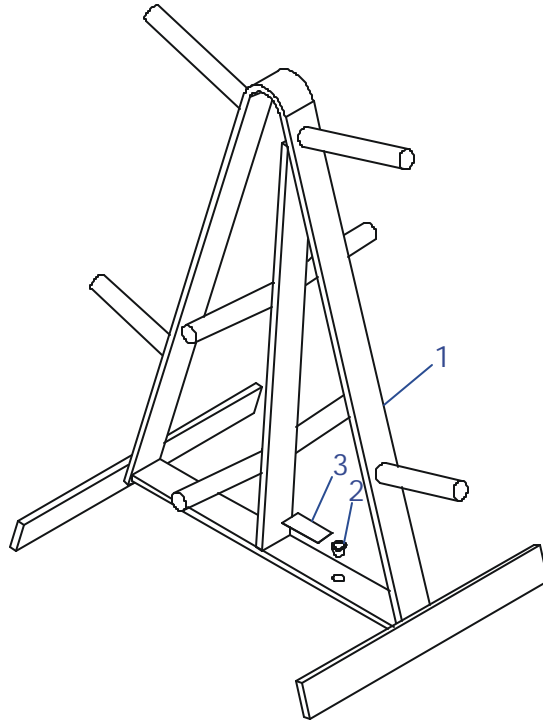

FWWT - Free Weight Weight Tree

ITEM	QTY	PART NO	DESCRIPTION
1	1	FWWT-MAIN-0	Main sub-assembly
2	1	H-HPLUG	9/16" Hole plug
3	1	SERIAL NUMBER	Serial number