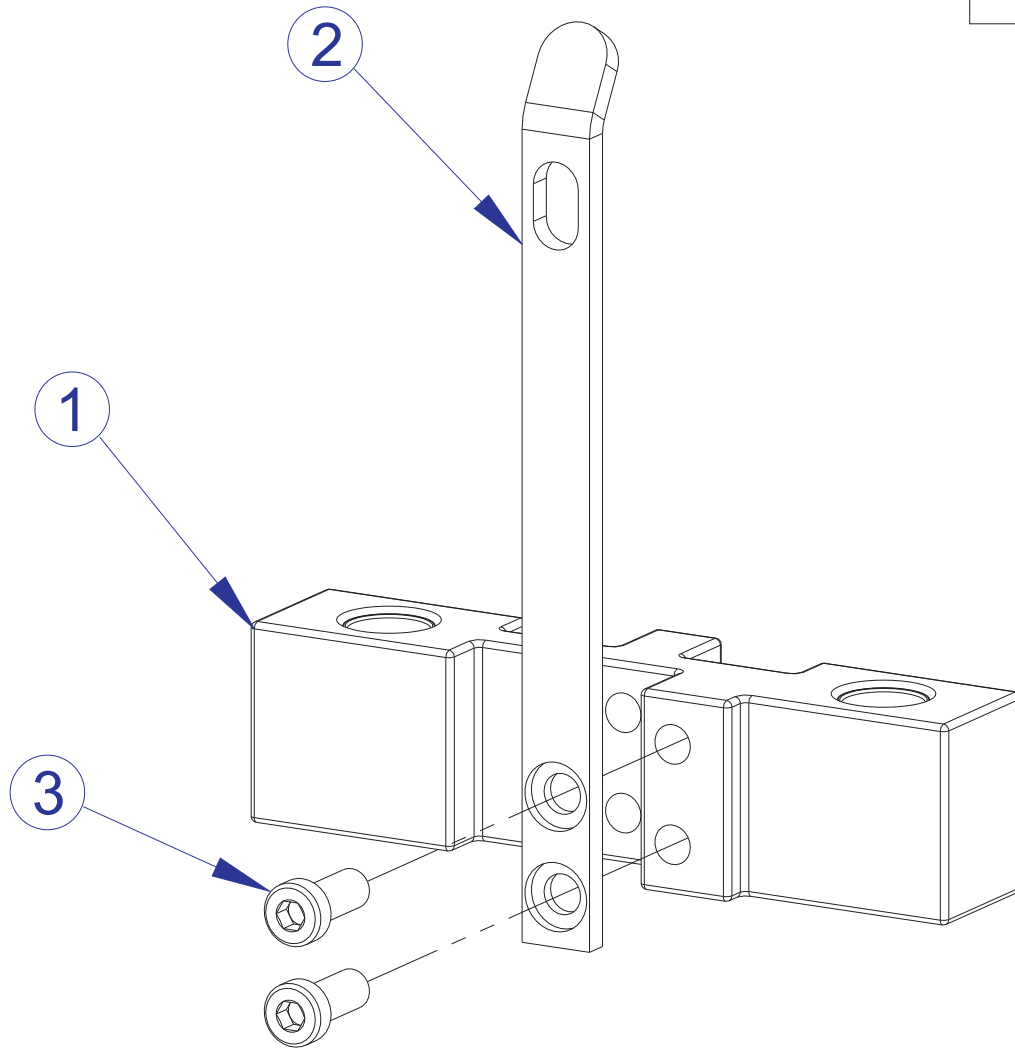

FZSP SHOULDER PRESS

5 LB. INCREMENT WEIGHT ASSEMBLY - 7327601

ITEM NO.	QTY.	PART NO.	DESCRIPTION
1	1	7968501	ASSY, FZ INC WEIGHT 5LB
2	1	7328001	BRKT, INCREMENT WT - 5 LB
3	2	3236202	SCREW, M10 X1.5 25MM