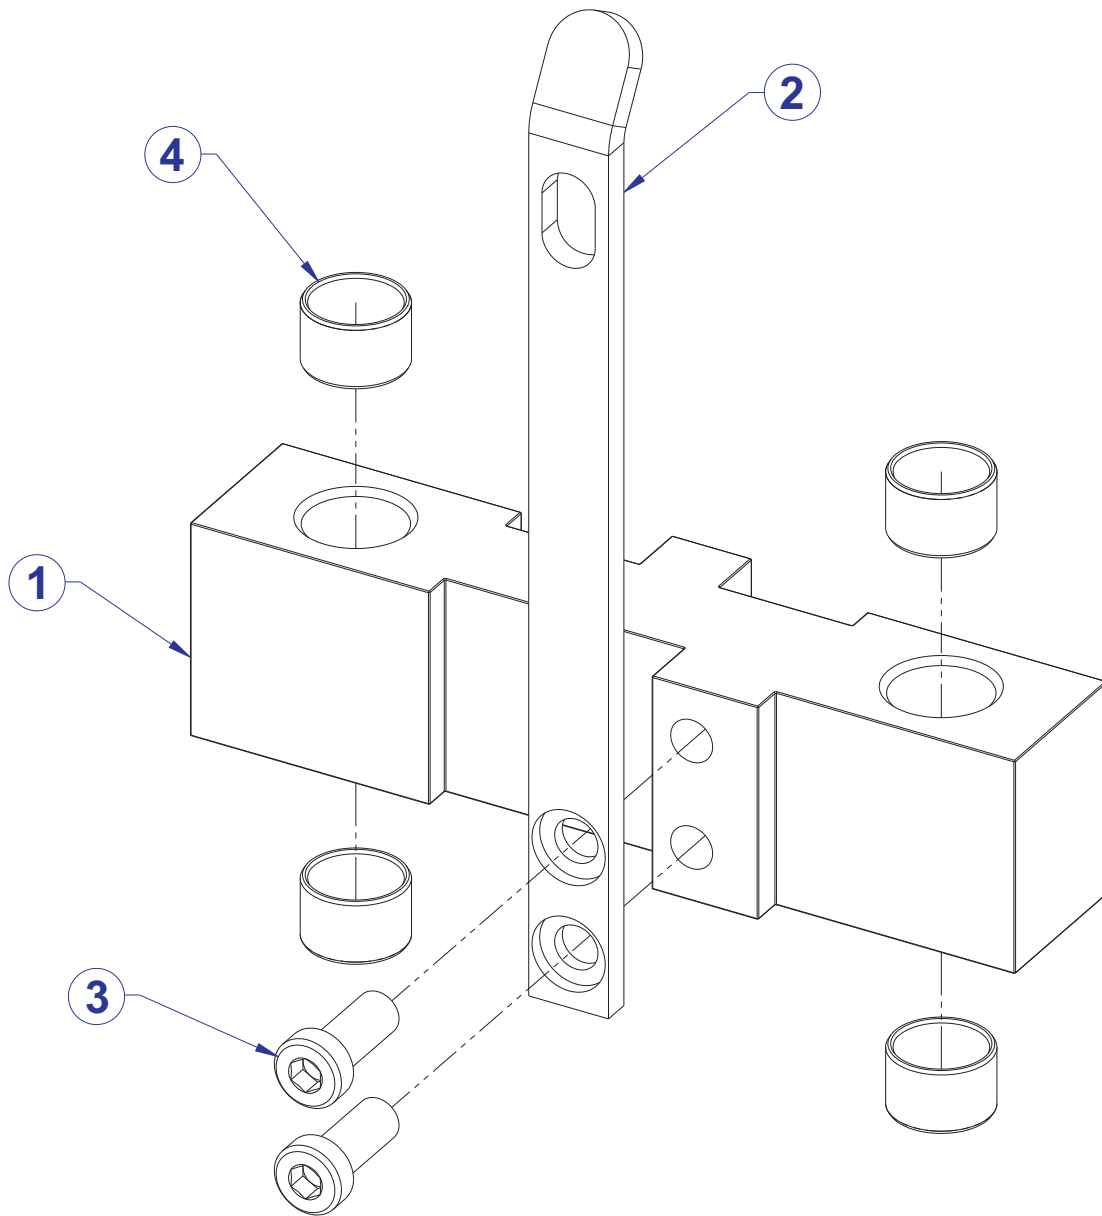

FZSP SHOULDER PRESS

OPTIONAL 2.5 LB. INCREMENT WEIGHT ASSY. - 8861301

ITEM NO.	QTY.	PART NO.	DESCRIPTION
1	1	8861295	INCREMENT WEIGHT, FZ OPTIONAL - SG
2	1	7328001	BRKT, INCREMENT WT - 5 LB
3	2	3236202	SCREW, M10 X1.5 25MM
4	4	3202501	BEARING, SLEEVE 20 ID X 23.00 X 15 MM