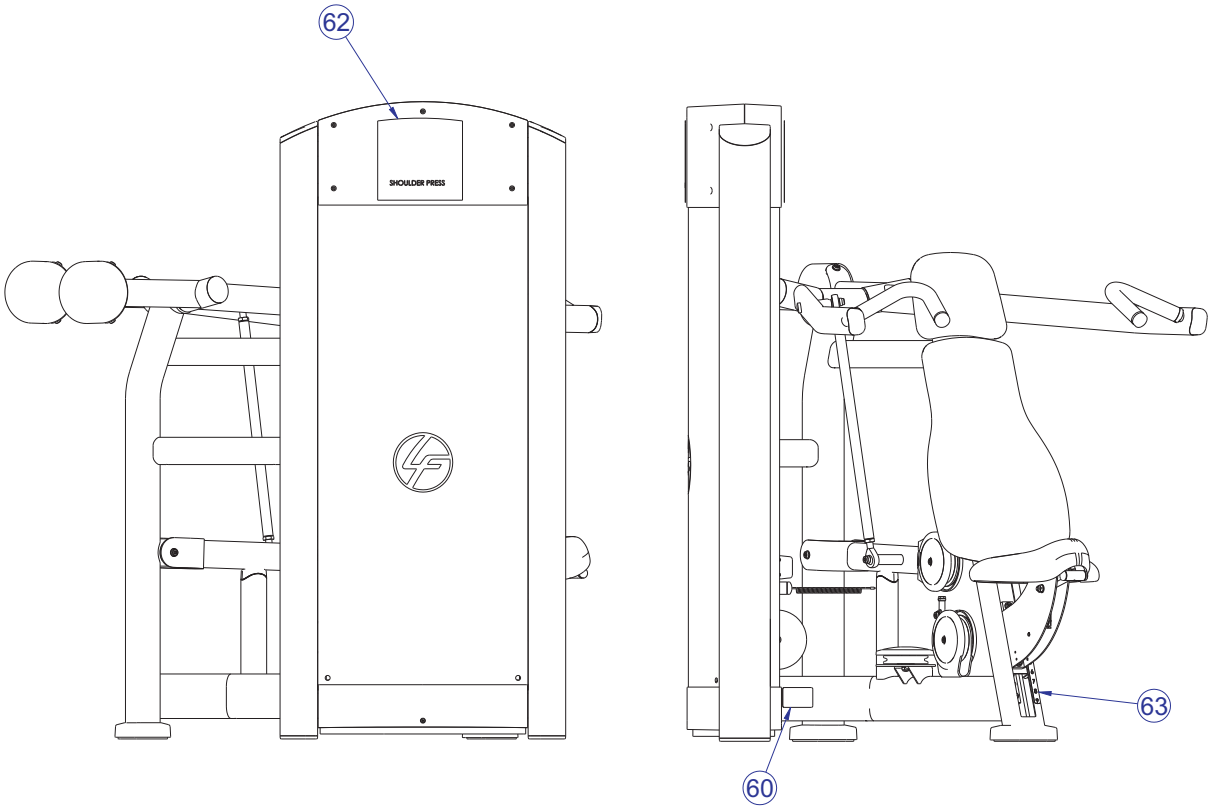

FZSP SHOULDER PRESS COMPONENT ASSEMBLY II

SEE PAGE 7 FOR LEGEND

FZSP SHOULDER PRESS COMPONENT ASSEMBLY LEGEND

ITEM NO.	QTY.	PART NO.	DESCRIPTION
1	1	7317901	STOP, BUMPER
2	1	7420301	ASSY, MID TOWER-9
3	5	3236902	NUT, M16 X 2 HEX JAM SS
4	4	7385201	SPACER, .406 X .750 X .250
5	15	3236202	SCREW, M10 X1.5 25MM
6	26	3236601	WASHER, 3/8 SAE SS
7	2	7330002	SPACER, INTERNAL X .653
8	6	3235601	BEARING, 6205 BALL
9	3	7330003	SPACER, INTERNAL X 3.265
10	2	7308701	CAP, BEARING HOUSING
11	2	7330001	SPACER, INTERNAL X .403
12	1	7316502	SHAFT, 25MM X 5.250
13	4	3236801	NUT, M10 HEX NYLOCK SS
14	1	7419601	COVER, FOOT-20 DEG.
15	1	7334001	FOOT, 2.50 X 4.49 FLOW
16	1	7340201	COVER, FOOT - STRAIGHT
17	1	74743XX	PAD, HEAD REST
18	1	7330501	WLDMT, FZ SEAT SUPPORT
19	5	3251204	SCREW, M10 X1.5 X 35MM HEX ST ZN
20	4	7630101	RETAINER, CM/MJ, PULLEY
21	2	7333801	CAP, SMALL FLOW- END
22	2	7662902	CAP, GRIP 1.50 OD
23	6	3237801	PULLEY, 4.5" OD
24	4	7335401	NUT, M10 X 1.5 SOCKET HEAD
25	4	8104501	COVER, PULLEY-BOLTED NOTCHED
26	2	3236206	SCREW, M10 X1.5 45MM
27	1	7318201	PLATE, PULLEY
28	1	8102901	COVER, PULLEY-BOLTED FULL
29	2	8094101	COVER, PULLEY-BOLTED PARTIAL
30	1	7506701	LABEL, FZSP PLACARD
31	4	3238701	ROD END, METRIC MALE
32	2	7318002	TIE ROD, 1 X 22
33	1	7315501	WLDMT-FZSP-PIVOT ARM
34	1	7997401	WLDMT, FZSP PRESS ARM RH
35	1		WLDMT, FZSP FRAME

36	1	74741XX	PAD, LARGE BACK
37	1	7407502	PIN, LINK
38	2	3232401	RING, RETAINING, EXTERNAL
39	1	7385203	SPACER, .406 X .750 X .500
40	5	3236201	SCREW, M10 X1.5 20MM
41	1	7778001	ASSY, FZ ADJUSTER HANDLE-GRAY
		7778003	ASSY, FZ ADJUSTER HANDLE-YELLOW
42	1	7911101	ASSY, SEAT CARRIAGE
43	1	72971XX	PAD, SEAT SADDLE
44	1	7425295	BRKT, SEAT INDICATOR
45	2	3239101	SCREW, M5X10 PHL PAN TT ST
46	1	3237901	ROD END, METRIC FEMALE
47	2	3236701	WASHER, FENDER 3/8" ID X 1.5"OD SS
48	1	7333901	CAP, LARGE FLOW- END
49	1	3239201	SPRING, EXT, .375 X .049 X 2.00
50	2	3235802	GRIP, TBC
51	1	7423601	CABLE, FZSP
52	2	7662802	RING, GRIP 1.50 OD
53	5	3237403	PLUG, 1" HOLE
54	2	7802001	COUNTER WEIGHT, LARGE - COATED
55	1	3236901	NUT, M10 X 1.5 JAM
56	1	6757701	CLIP, CABLE 2-7/8 X 1 X 1
57	2	7326201	CAP, D-TUBE - TOP
58	4	3238601	M10X1.5 THREADED INSERT (HEX)
59	1	7422003	LABEL, MOVING PARTS
60	1	7571301	LABEL, SERIAL NUMBER
61	1	7422004	LABEL, 2" ASTM WARN
62	1	7506801	LABEL, FZSP LOGO
63	1	7524501	LABEL, 1-9 STRAIGHT
64	8	3251202	SCREW, M10 X1.5 X 25MM HEX ST ZN
65	1	7997501	WELDMENT, FZSP PRESS ARM LH
66	1	7776501	SHAFT, .625 X .406 X 1.200
67	2	7776401	SPACER, FLANGE .406 X .495 X .81
68	4	3254703	NUT, M10 X 1.5 HEX ZINC
69	2	3236208	SCREW, M10 X1.5 55MM
70	3	3236207	SCREW, M10 X1.5 50MM