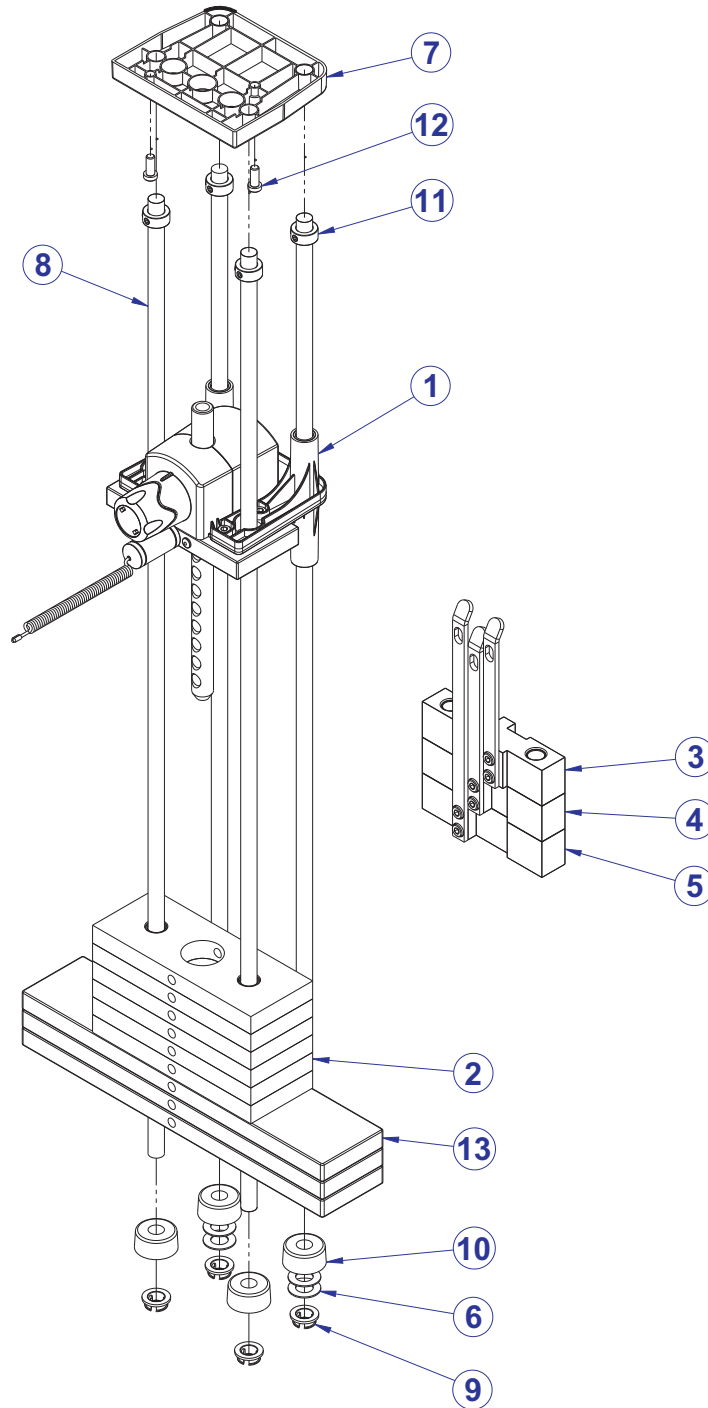

FZSP SHOULDER PRESS

15 LB. INCREMENT WEIGHT ASSEMBLY - 7327801

ITEM NO.	QTY.	PART NO.	DESCRIPTION
1	1	7968501	ASSY, FZ INC WEIGHT 5LB
2	1	7328201	BRKT, INCREMENT WT - 15 LB
3	2	3236202	SCREW, M10 X1.5 25MM

FZSP SHOULDER PRESS

OPTIONAL MID LIGHT-9 WEIGHT STACK ASSY. - 8866101

WEIGHT STACK LABELS

7927201	LABEL, 390 LB STACK
7927301	LABEL, 195 KG STACK

ITEM NO.	QTY.	PART NO.	DESCRIPTION
1	1	7350601	ASSY, HEAD PLATE (9)
2	6	7353701	ASSY, 10 LB PLATE
3	1	8861301	ASSY, FZ INC WEIGHT - 2.5 LB
4	1	8861401	ASSY, FZ INC WEIGHT - 5 LB
5	1	8861501	ASSY, FZ INC WEIGHT - 7.5 LB
6	4	7351001	SPACER, INC WT STACK
7	1	7621101	RETAINER, GUIDE ROD - TOP
8	4	7328602	GUIDE ROD, .75 OD SOLID 53.50
9	4	7337901	BUSHING, GUIDE ROD
10	4	7352101	CUSHION, WEIGHT STACK
11	4	3103301	SHAFT COLLAR, 3/4 I.D. ZINC
12	2	3236202	SCREW, M10 X1.5 25MM
13	3	7328401	WEIGHT PLATE, 20 LB