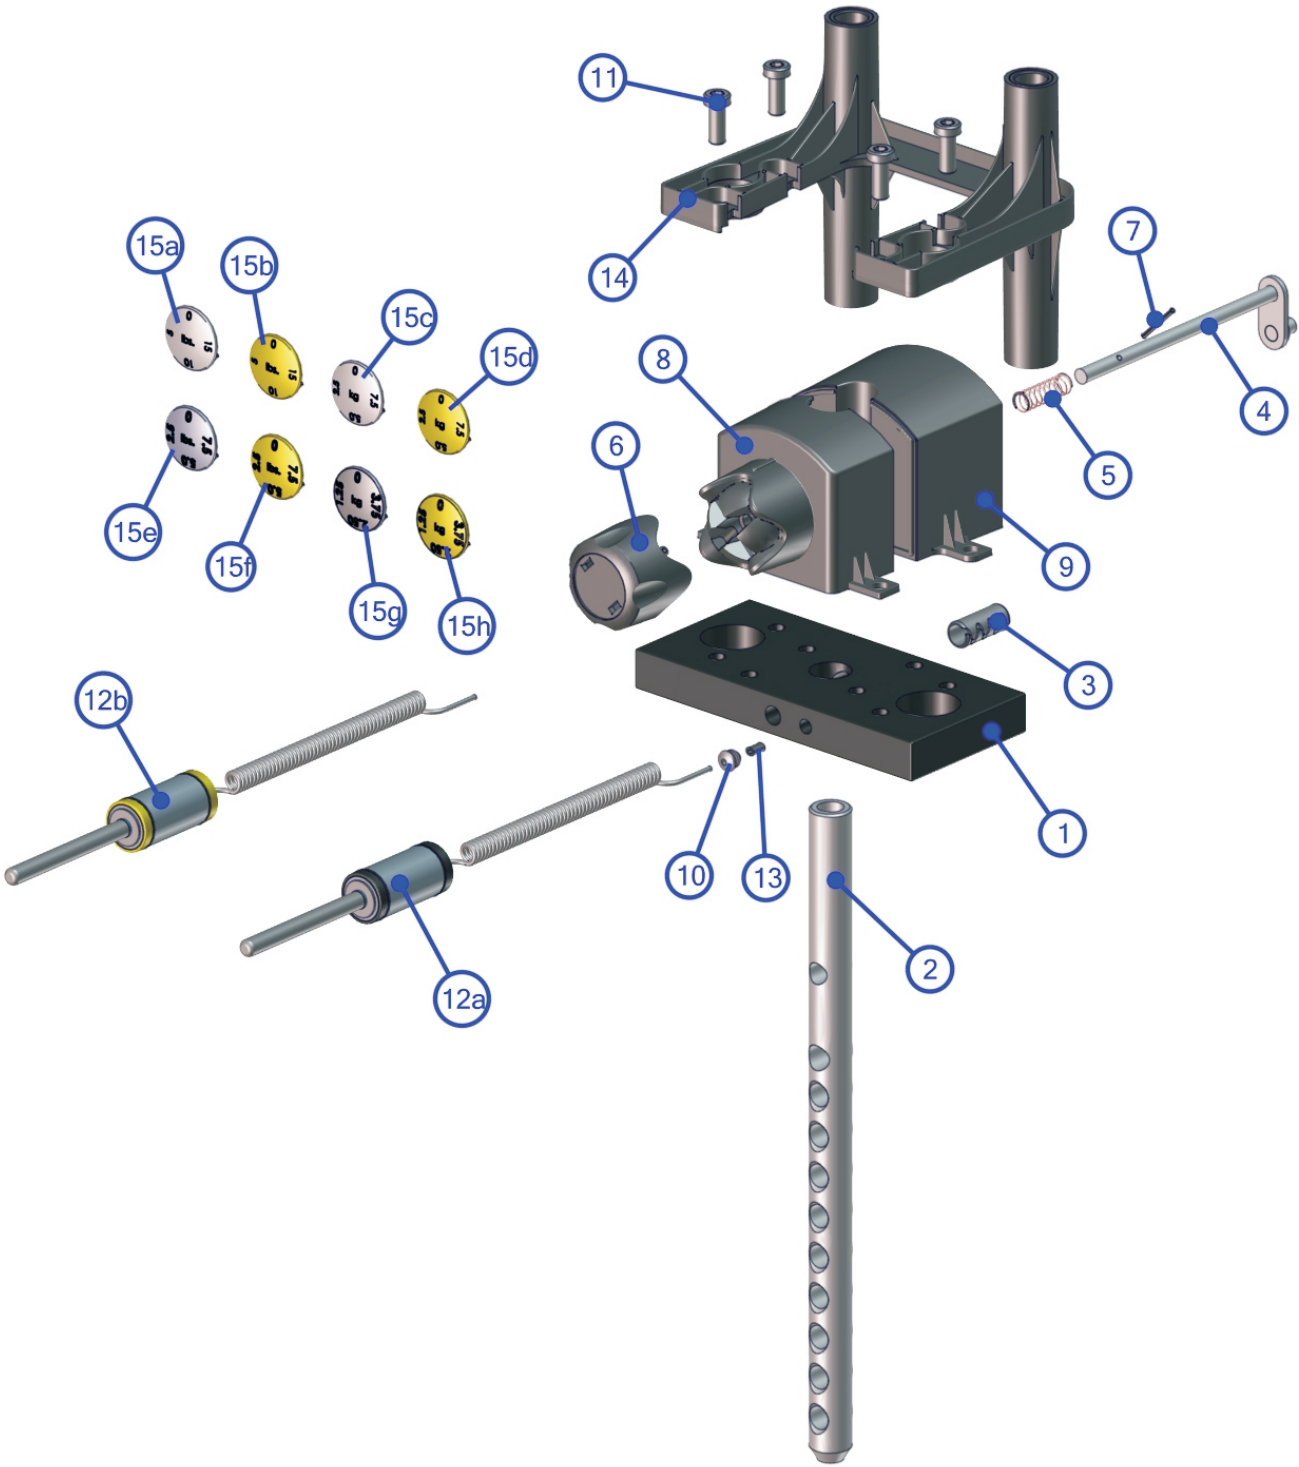

FZSP SHOULDER PRESS

OPTIONAL 5 LB. INCREMENT WEIGHT ASSY. - 8861401

ITEM NO.	QTY.	PART NO.	DESCRIPTION
1	1	8861295	INCREMENT WEIGHT, FZ OPTIONAL - SG
2	1	7328101	BRKT, INCREMENT WT - 10 LB
3	2	3236202	SCREW, M10 X1.5 25MM
4	4	3202501	BEARING, SLEEVE 20 ID X 23.00 X 15 MM

FZSP SHOULDER PRESS HEAD PLATE ASSEMBLY - 7350601

SEE PAGE 23 FOR LEGEND

FZSP SHOULDER PRESS HEAD PLATE ASSEMBLY LEGEND

ITEM NO.	QTY.	PART NO.	DESCRIPTION	WHERE USED	
1	1	7326701	HEAD PLATE	-	
2	1	7347801	STEM, 9 PLATE	-	
3	1	3236001	BUSHING, SPRING PIN	-	
4	1	7327201	WLDMT, INCREMENT WT PIN	-	
5	1	8024501	SPRING, 1/2 OD X 1-1/2	-	
6	1	7326101	KNOB, INC WT SELECTOR	-	
7*	1	3110008	ROLL PIN, 1/8 X 1-1/4	-	
8*	1	7326401	HOUSING, SELECTOR - FRONT	-	
9*	1	7326501	HOUSING, SELECTOR - REAR	-	
10	1	7356501	PLUG, LANYARD ATTACHMENT	-	
11	4	3236202	SCREW, M10 X1.5 25MM	-	
12**	a	1	7338101	ASSY, WT STACK SELECTOR PIN-SILVER	-
	b		7338103	ASSY, WT STACK SELECTOR PIN-YELLOW	-
13	1	7523601	CRIMP, CABLE	-	
14	1	8867301	ASSY, FZ, STABILIZER WITH BUSHINGS	-	
15**	a	1	7398601	CAP, SELECTOR KNOB - 5 LBS, SILVER	REG. STACK / LBS.
	b		7398603	CAP, FZ SELECTOR KNOB - 5 LBS, YELLOW	REG. STACK / LBS.
	c		7398701	CAP, FZ SELECTOR KNOB - 2.5 KG, SILVER	REG. STACK / KG.
	d		7398703	CAP, FZ SELECTOR KNOB - 2.5 KG, YELLOW	REG. STACK / KG.
	e		8865801	CAP, FZ SELECTOR KNOB - 2.5 LBS, SILVER	LIGHT STACK / LBS.
	f		8865803	CAP, FZ SELECTOR KNOB - 2.5 LBS, YELLOW	LIGHT STACK / LBS.
	g		8946501	CAP, FZ SELECTOR KNOB - 1.25 KG, SILVER	LIGHT STACK / KG.
	h		8946503	CAP, FZ SELECTOR KNOB - 1.25 KG, YELLOW	LIGHT STACK / KG.