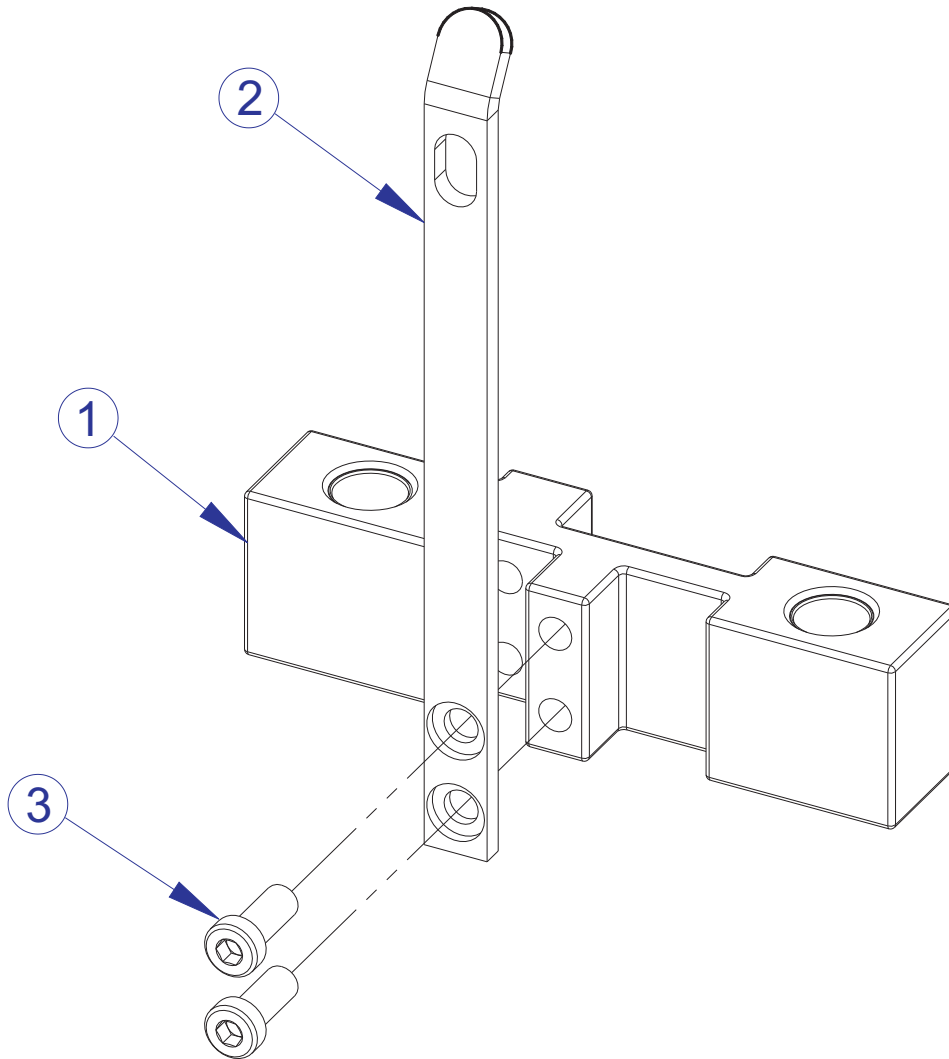

FZSP SHOULDER PRESS

10 LB. INCREMENT WEIGHT ASSEMBLY - 7327701

ITEM NO.	QTY.	PART NO.	DESCRIPTION
1	1	7968501	ASSY, FZ INC WEIGHT 5LB
2	1	7328101	BRKT, INCREMENT WT - 10 LB
3	2	3236202	SCREW, M10 X1.5 25MM