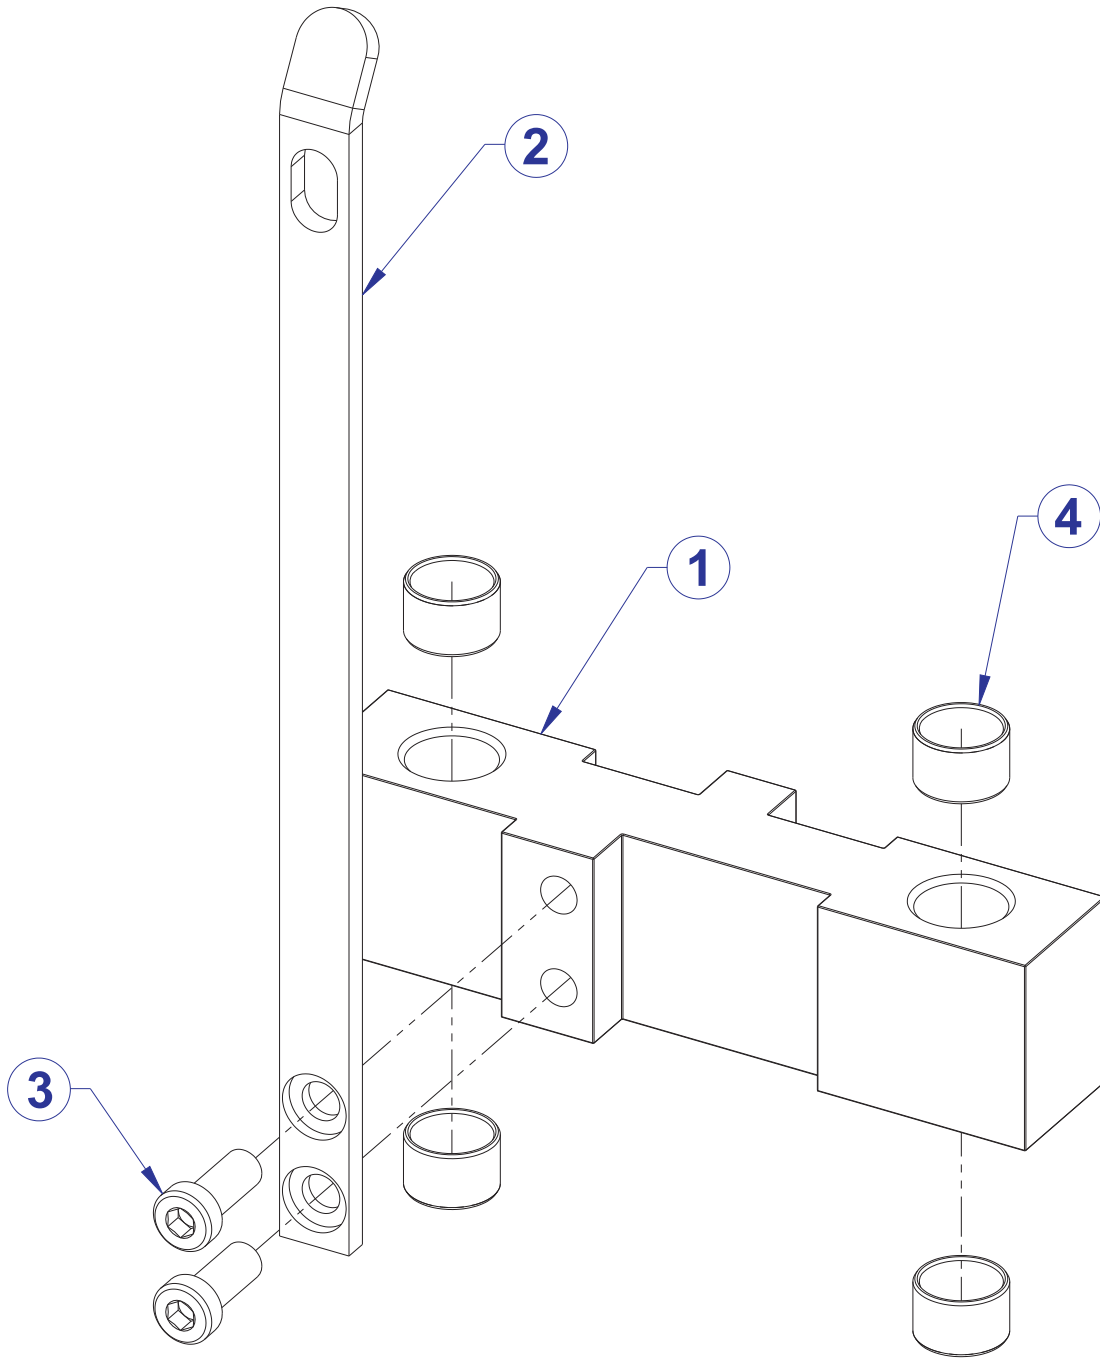

FZSP SHOULDER PRESS

OPTIONAL 7.5 LB. INCREMENT WEIGHT ASSY. - 8861501

ITEM NO.	QTY.	PART NO.	DESCRIPTION
1	1	8861295	INCREMENT WEIGHT, FZ OPTIONAL - SG
2	1	7328201	BRKT, INCREMENT WT - 15 LB
3	2	3236202	SCREW, M10 X1.5 25MM
4	4	3202501	BEARING, SLEEVE 20 ID X 23.00 X 15 MM