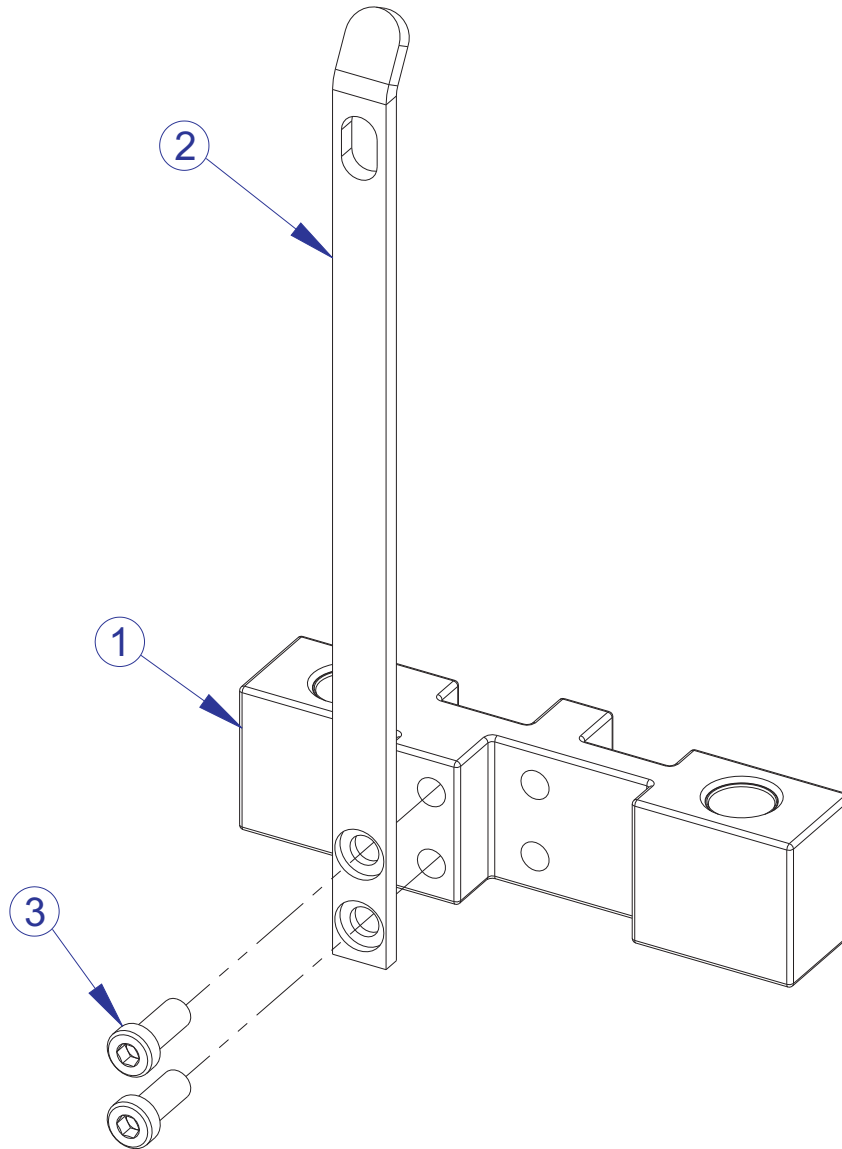

FZSP SHOULDER PRESS

15 LB. INCREMENT WEIGHT ASSEMBLY - 7327801

ITEM NO.	QTY.	PART NO.	DESCRIPTION
1	1	7968501	ASSY, FZ INC WEIGHT 5LB
2	1	7328201	BRKT, INCREMENT WT - 15 LB
3	2	3236202	SCREW, M10 X1.5 25MM