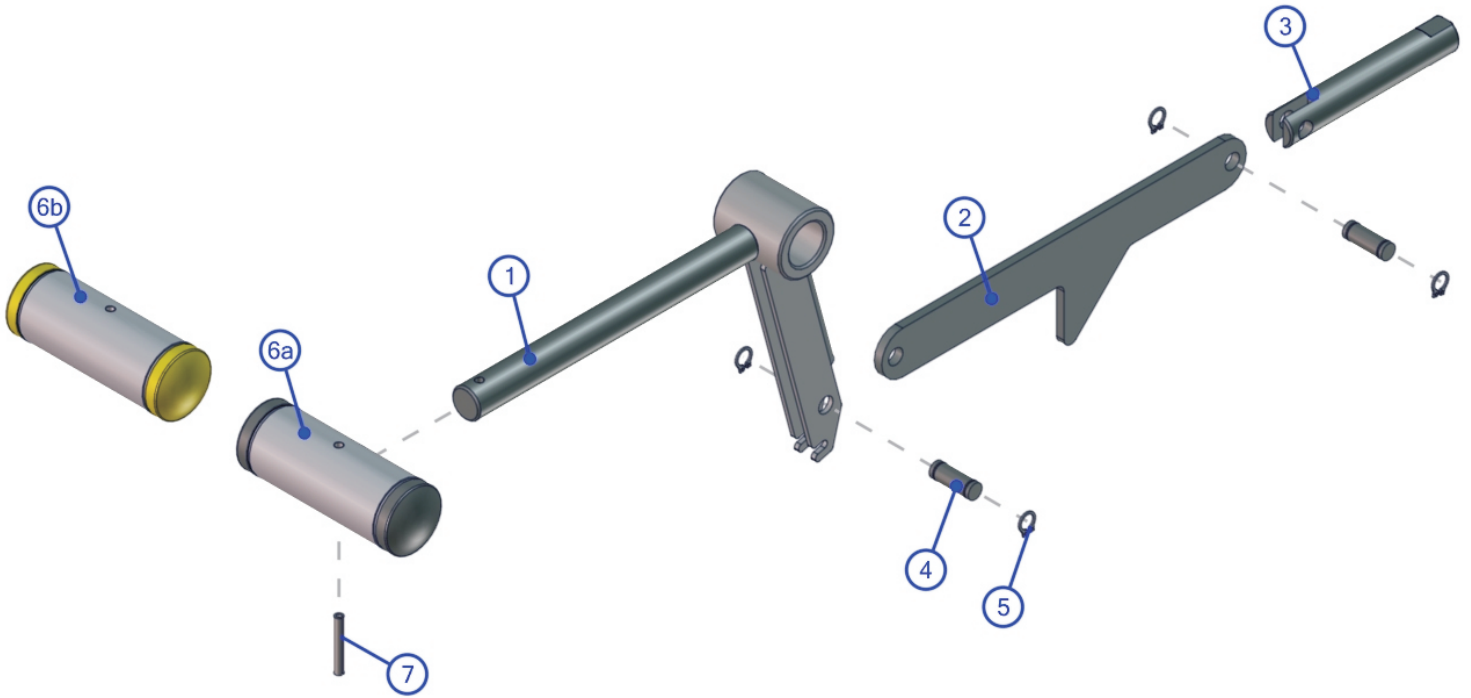

FZSP SHOULDER PRESS

FZ ADJUSTER HANDLE ASSEMBLY - 77780XX

ITEM NO.	QTY.	PART NO.	DESCRIPTION
1	1	7777595	WLDMT, FZ SEAT ADJ HANDLE SHADOW GRAY
2	1	7331801	LINK, ADJUSTER
3	1	7331601	PIN, INDEX
4	2	7407501	PIN, LINK
5	4	3232401	RING, RETAINING, EXTERNAL
6	a	7287901	HANDLE, ADJUSTER - SILVER
	b	7287903	HANDLE, ADJUSTER - YELLOW
7	1	3110010	ROLL PIN, 1/8 X 7/8