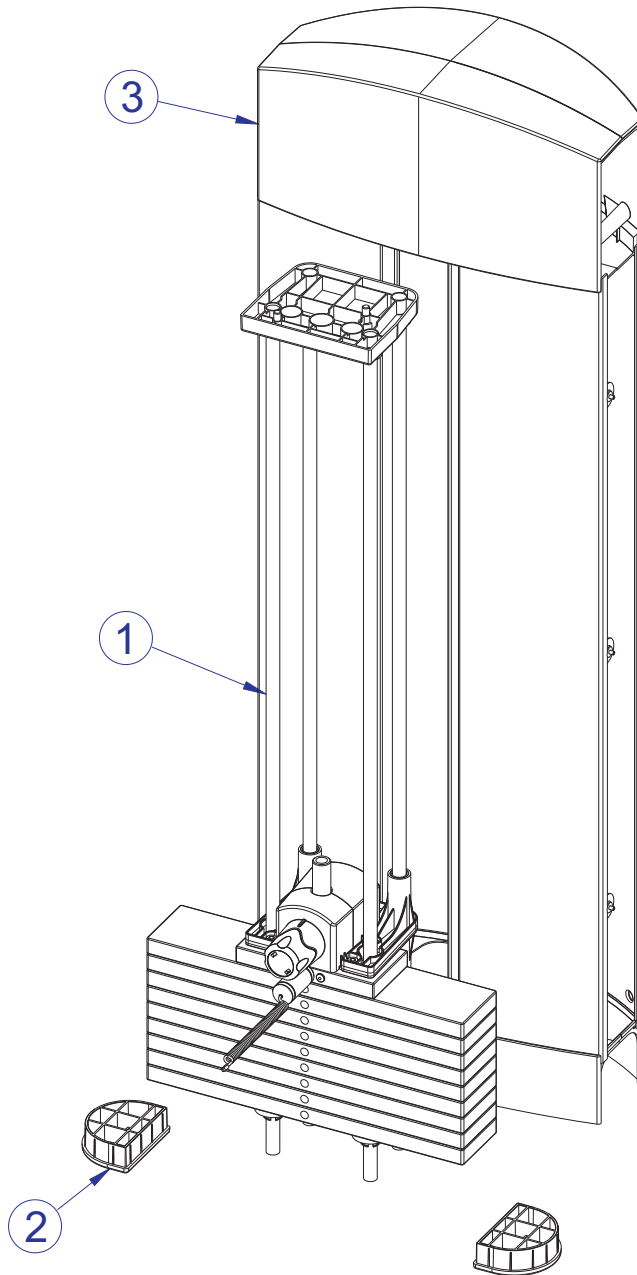

FZSP SHOULDER PRESS MID-9 TOWER ASSEMBLY - 7420301

ITEM NO.	QTY.	PART NO.	DESCRIPTION
1	1	7420001	ASSY, WEIGHT STACK MID-9
2	2	7326301	CAP, D-TUBE-BTM
3	1	7419801	ASSY, TOWER PLASTICS-MID