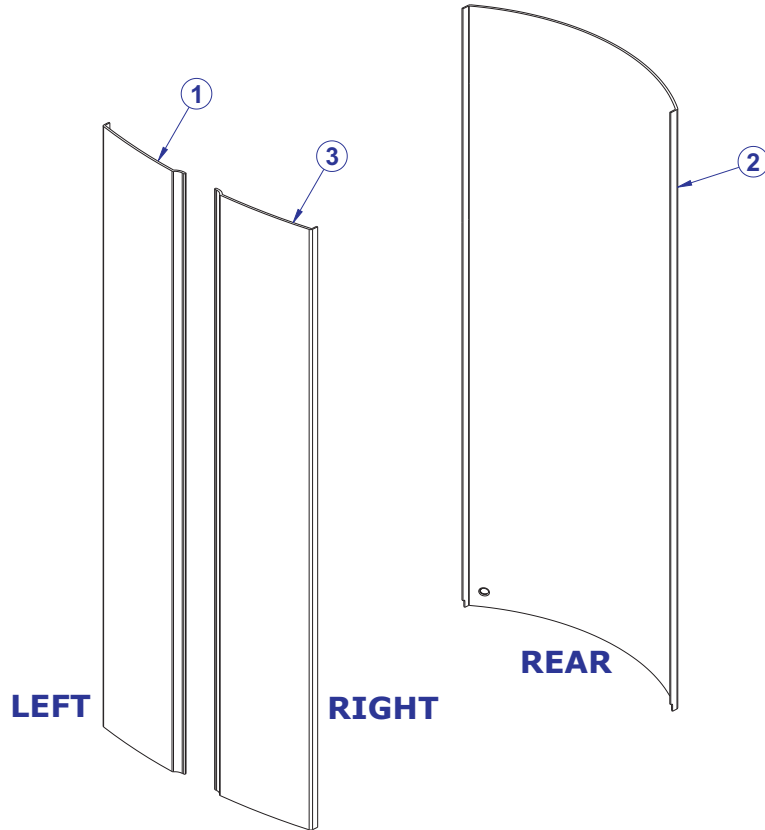

FZSP SHOULDER PRESS OPTIONAL WRAPPED SHROUDS

BAMBOO		ITEM NO.	QTY.	PART NO.	DESCRIPTION
		1	1	8954201	SHROUD, FZ, FNT, SRT, LT -BAMBOO
		2	1	8949101	SHROUD, FZ, REAR, SRT -BAMBOO
		3	1	8949001	SHROUD, FZ, FNT, SRT, RT -BAMBOO

SKY		ITEM NO.	QTY.	PART NO.	DESCRIPTION
		1	1	8954301	SHROUD, FZ, FNT, SRT, LT -SKY
		2	1	8949301	SHROUD, FZ, REAR, SRT -SKY
		3	1	8949201	SHROUD, FZ, FNT, SRT, RT -SKY

BRONZE		ITEM NO.	QTY.	PART NO.	DESCRIPTION
		1	1	8954401	SHROUD, FZ, FNT, LT - BRONZE
		2	1	8949501	SHROUD, FZ, REAR -BRONZE
		3	1	8949401	SHROUD, FZ, FNT, SRT, RT -BRONZE

STEM		ITEM NO.	QTY.	PART NO.	DESCRIPTION
		1	1	8954501	SHROUD, FZ, FNT, SRT, LT -STEM
		2	1	8949701	SHROUD, FZ, REAR, SRT -STEM
		3	1	8949601	SHROUD, FZ, FNT, SRT, RT -STEM

ROSEWOOD		ITEM NO.	QTY.	PART NO.	DESCRIPTION
		1	1	8954601	SHROUD, FZ, FNT, SRT, LT -ROSEWOOD
		2	1	8949901	SHROUD, FZ, REAR, SRT -ROSEWOOD
		3	1	8949801	SHROUD, FZ, FNT, SRT, RT -ROSEWOOD

STAINLESS STEEL		ITEM NO.	QTY.	PART NO.	DESCRIPTION
		1	1	8954701	SHROUD, FZ, FNT, SRT, LT -STAINLESS STEEL
		2	1	8950101	SHROUD, FZ, REAR, SRT -STAINLESS STEEL
		3	1	8950001	SHROUD, FZ, FNT, SRT, RT-STAINLESS STEEL