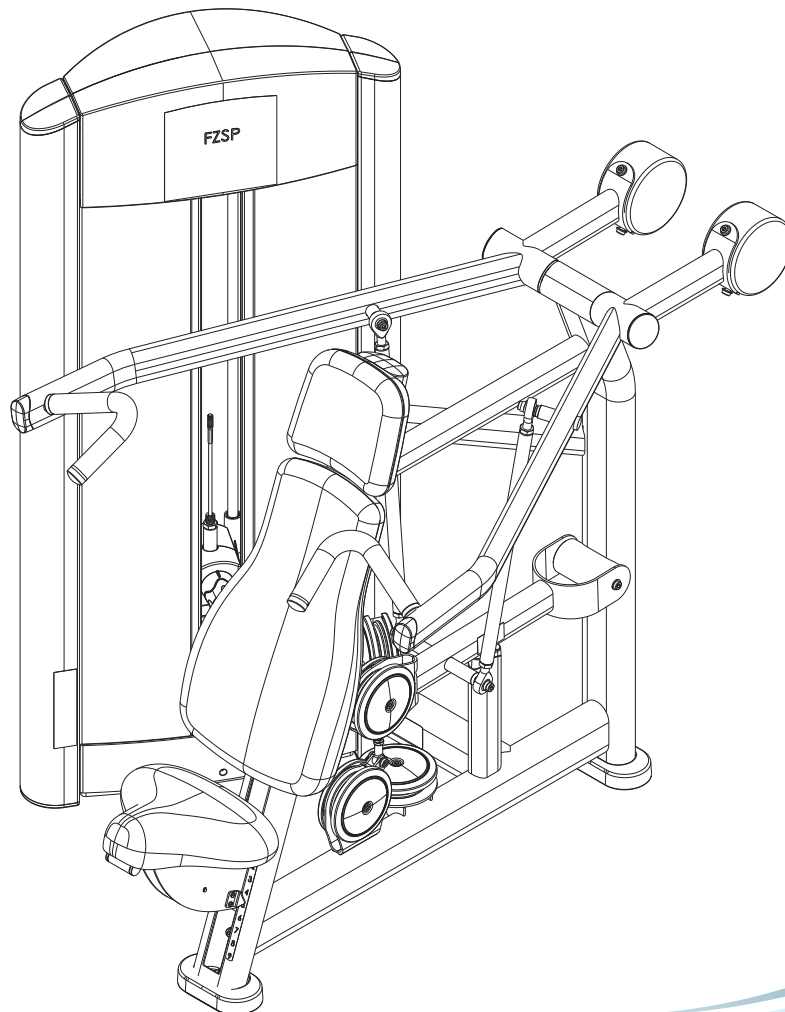

Signature Series Single Station Shoulder Press

FZSP
SERIAL NUMBER FZSP001005 & Up

Parts List

LifeFitness
WHAT WE LIVE FOR

FZSP SHOULDER PRESS CONTENTS

FRAME AND UPHOLSTERY COLORS..... 3

SHROUD OPTIONS..... 4

COMPONENT ASSEMBLY..... 5

COMPONENT ASSEMBLY II..... 6

COMPONENT ASSEMBLY LEGEND..... 7

FZ SEAT CARRIAGE ASSEMBLY..... 8

FZ SEAT CARRIAGE ASSEMBLY LEGEND..... 9

FZ ADJUSTER HANDLE ASSEMBLY..... 10

MID-9 TOWER ASSEMBLY..... 11