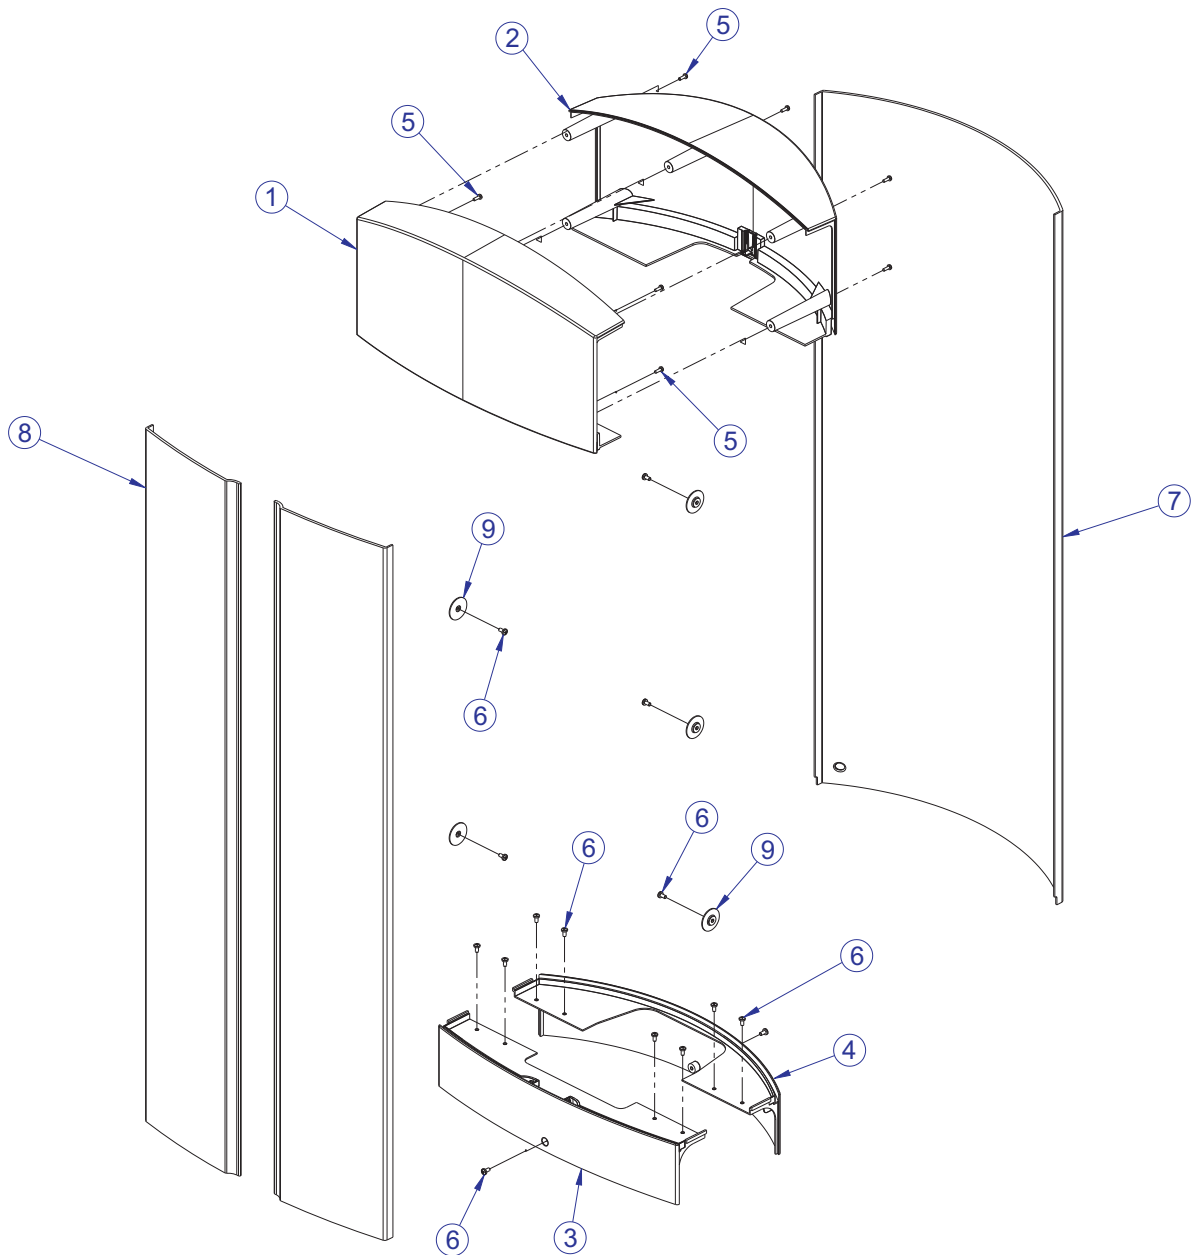

FZSP SHOULDER PRESS STANDARD PLASTIC TOWER ASSEMBLY - 7419801

ITEM NO.	QTY.	PART NO.	DESCRIPTION
1	1	7318601	COVER, TOWER- TOP FRONT
2	1	7318701	COVER, TOWER- TOP REAR
3	1	7318801	COVER, TOWER- BOTTOM FRONT
4	1	7318901	COVER, TOWER- BOTTOM REAR
5	9	3236501	M4 X 0.7 PHL PAN MS ST ZN
6	16	3239101	SCREW, M5X10 PHL PAN TT ST
7	1	7765701	SHROUD, TOWER- REAR SHORT
8	2	7765601	SHROUD, TOWER- FRT SHORT RH
9	6	7583501	RETAINER, FZ SHROUD