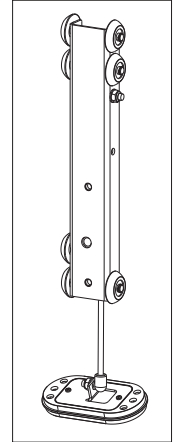

FZSP SHOULDER PRESS

FZ SEAT CARRIAGE ASSEMBLY LEGEND

ITEM NO.	QTY.	PART NO.	DESCRIPTION
1	1	7911295	WLDMT, SEAT CARRIAGE SHDW GRAY
2	7	7889701	ROLLER, SEAT CARRIAGE
3	4	7911901	SPACER, .625 DIA X 16 GA.
4	3	7912001	SPRING, SEAT CARRIAGE
5	7	3232408	RING, BRE .443, 5100-46, ST,PP,B
6	1	3235703	SPRING, GAS 80N
7	2	7414301	STUD, M10 BALL END M10 X 1.5
8	1	7339401	BRACKET, GAS SPRING
9	1	7334001	FOOT, 2.50 X 4.49 FLOV
10	2	3236601	WASHER, 3/8 SAE SS
11	2	3236801	NUT, M10 HEX NYLOCK SS
12	2	3241201	M4 PHL PAN F ST ZN