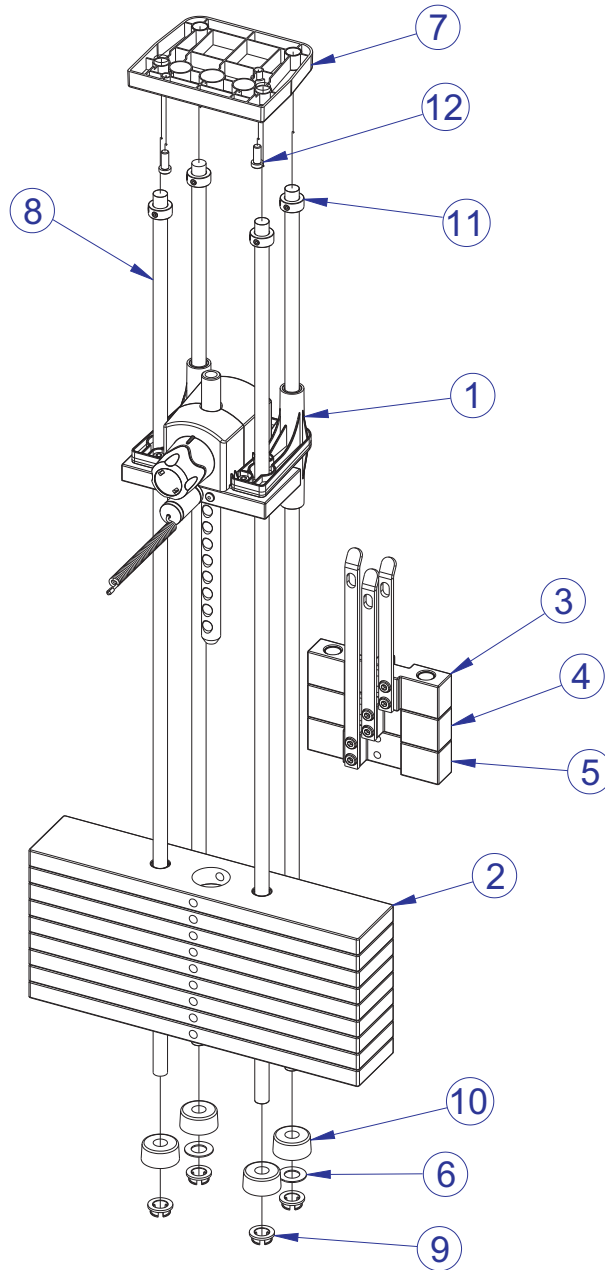

FZSP SHOULDER PRESS MID-9 WEIGHT STACK ASSEMBLY - 7420001

WEIGHT STACK LABELS

7927201	LABEL, 390 LB STACK
7927301	LABEL, 195 KG STACK

ITEM NO.	QTY.	PART NO.	DESCRIPTION
1	1	7350601	ASSY, HEAD PLATE (9)
2	9	7328401	WEIGHT PLATE, 20 LB
3	1	7327601	ASSY, INCREMENT WT-5LB
4	1	7327701	ASSY, INCREMENT WT-10LB
5	1	7327801	ASSY, INCREMENT WT-15LB
6	2	7351001	SPACER, INC WT STACK
7	1	7621101	RETAINER, GUIDE ROD-TOP
8	4	7328602	GUIDE ROD, .75 OD SOLID X 53.50
9	4	7337901	BUSHING, GUIDE ROD
10	4	7352101	CUSHION, WEIGHT STACK
11	4	3103301	SHAFT COLLAR, 3/4" ID ZINC
12	2	3236202	M10 X 1.5 X 25 HXS SOC CS SS