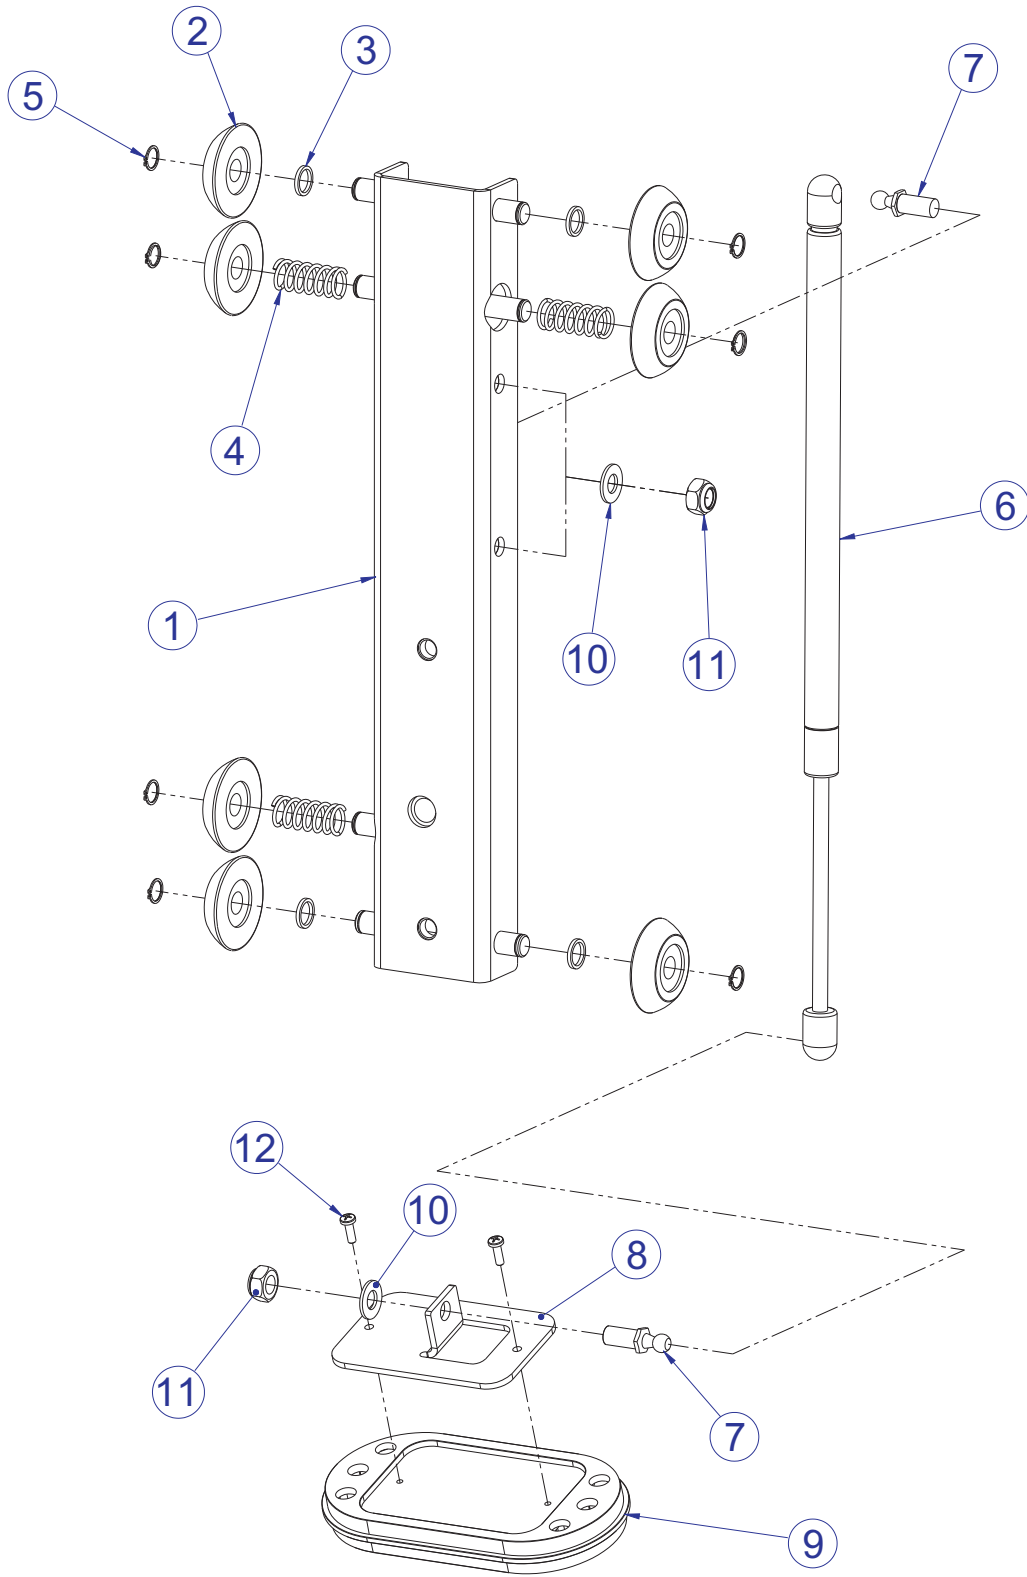

FZSP SHOULDER PRESS FZ SEAT CARRIAGE ASSEMBLY - 7911101

SEE PAGE 9 FOR LEGEND

FZSP SHOULDER PRESS

FZ SEAT CARRIAGE ASSEMBLY LEGEND

ITEM NO.	QTY.	PART NO.	DESCRIPTION
1	1	7911295	WLDMT, SEAT CARRIAGE SHDW GRAY
2	7	7889701	ROLLER, SEAT CARRIAGE
3	4	7911901	SPACER, .625 DIA X 16 GA.
4	3	7912001	SPRING, SEAT CARRIAGE
5	7	3232408	RING, BRE .443, 5100-46, ST,PP,B
6	1	3235703	SPRING, GAS 80N
7	2	7414301	STUD, M10 BALL END M10 X 1.5
8	1	7339401	BRACKET, GAS SPRING
9	1	7334001	FOOT, 2.50 X 4.49 FLOV
10	2	3236601	WASHER, 3/8 SAE SS
11	2	3236801	NUT, M10 HEX NYLOCK SS
12	2	3241201	M4 PHL PAN F ST ZN