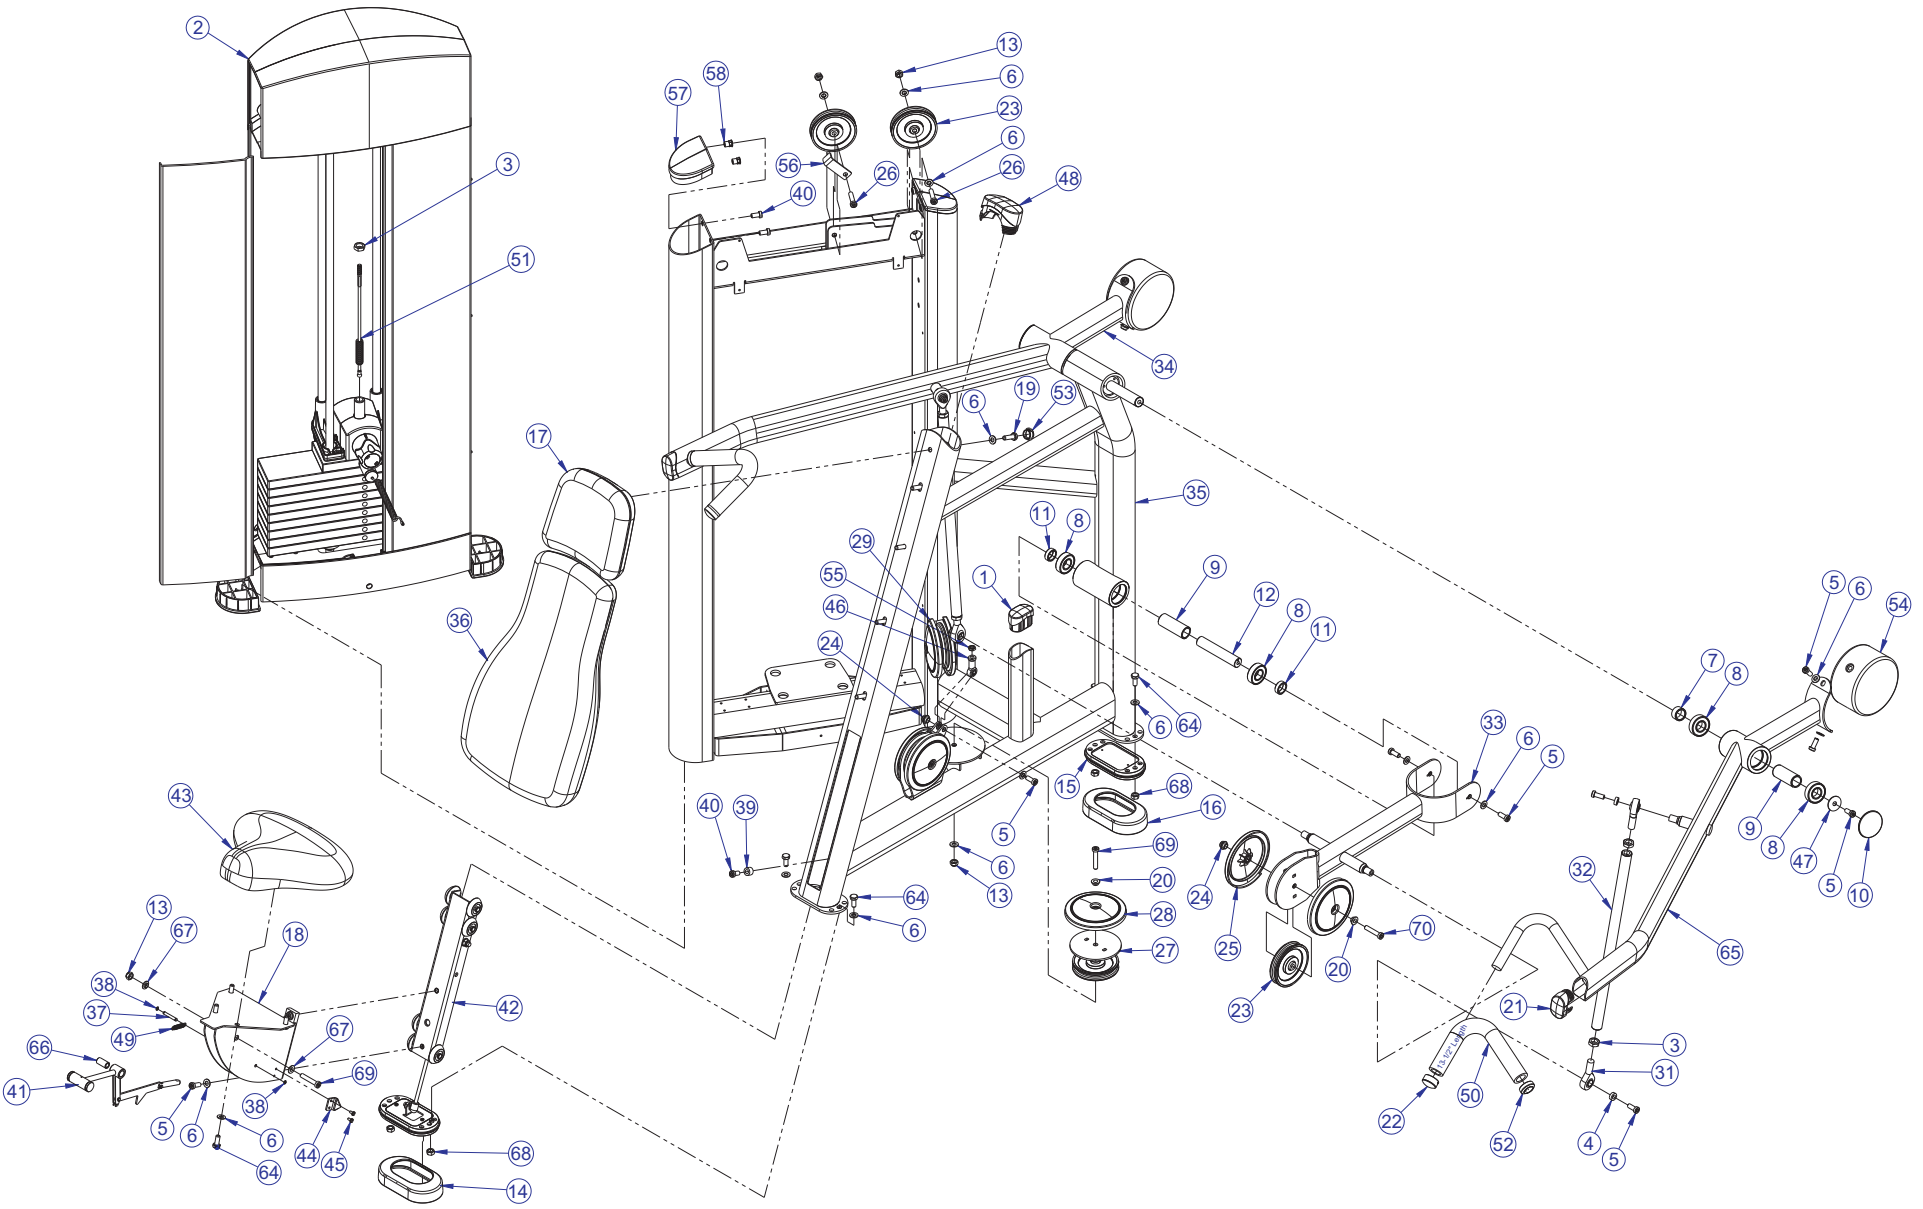

SEE PAGE 7 FOR LEGEND

FZSP SHOULDER PRESS COMPONENT ASSEMBLY II

SEE PAGE 7 FOR LEGEND

FZSP SHOULDER PRESS COMPONENT ASSEMBLY LEGEND

ITEM NO.	QTY.	PART NO.	DESCRIPTION
1	1	7317901	STOP, BUMPER
2	1	7420301	ASSY, MID TOWER-9
3	5	3236902	NUT, M16 X 2 HEX JAM SS
4	4	7385201	SPACER, .406 X .750 X .250
5	15	3236202	SCREW, M10 X1.5 25MM
6	26	3236601	WASHER, 3/8 SAE SS
7	2	7330002	SPACER, INTERNAL X .653
8	6	3235601	BEARING, 6205 BALL
9	3	7330003	SPACER, INTERNAL X 3.265
10	2	7308701	CAP, BEARING HOUSING
11	2	7330001	SPACER, INTERNAL X .403
12	1	7316502	SHAFT, 25MM X 5.250
13	4	3236801	NUT, M10 HEX NYLOCK SS
14	1	7419601	COVER, FOOT-20 DEG.
15	1	7334001	FOOT, 2.50 X 4.49 FLOW
16	1	7340201	COVER, FOOT - STRAIGHT
17	1	74743XX	PAD, HEAD REST
18	1	7330501	WLDMT, FZ SEAT SUPPORT
19	5	3251204	SCREW, M10 X1.5 X 35MM HEX ST ZN
20	4	7630101	RETAINER, CM/MJ, PULLEY
21	2	7333801	CAP, SMALL FLOW- END
22	2	7662902	CAP, GRIP 1.50 OD
23	6	3237801	PULLEY, 4.5" OD
24	4	7335401	NUT, M10 X 1.5 SOCKET HEAD
25	4	8104501	COVER, PULLEY-BOLTED NOTCHED
26	2	3236206	SCREW, M10 X1.5 45MM
27	1	7318201	PLATE, PULLEY
28	1	8102901	COVER, PULLEY-BOLTED FULL
29	2	8094101	COVER, PULLEY-BOLTED PARTIAL
30	1	7506701	LABEL, FZSP PLACARD
31	4	3238701	ROD END, METRIC MALE
32	2	7318002	TIE ROD, 1 X 22
33	1	7315501	WLDMT-FZSP-PIVOT ARM
34	1	7997401	WLDMT, FZSP PRESS ARM RH
35	1		WLDMT, FZSP FRAME