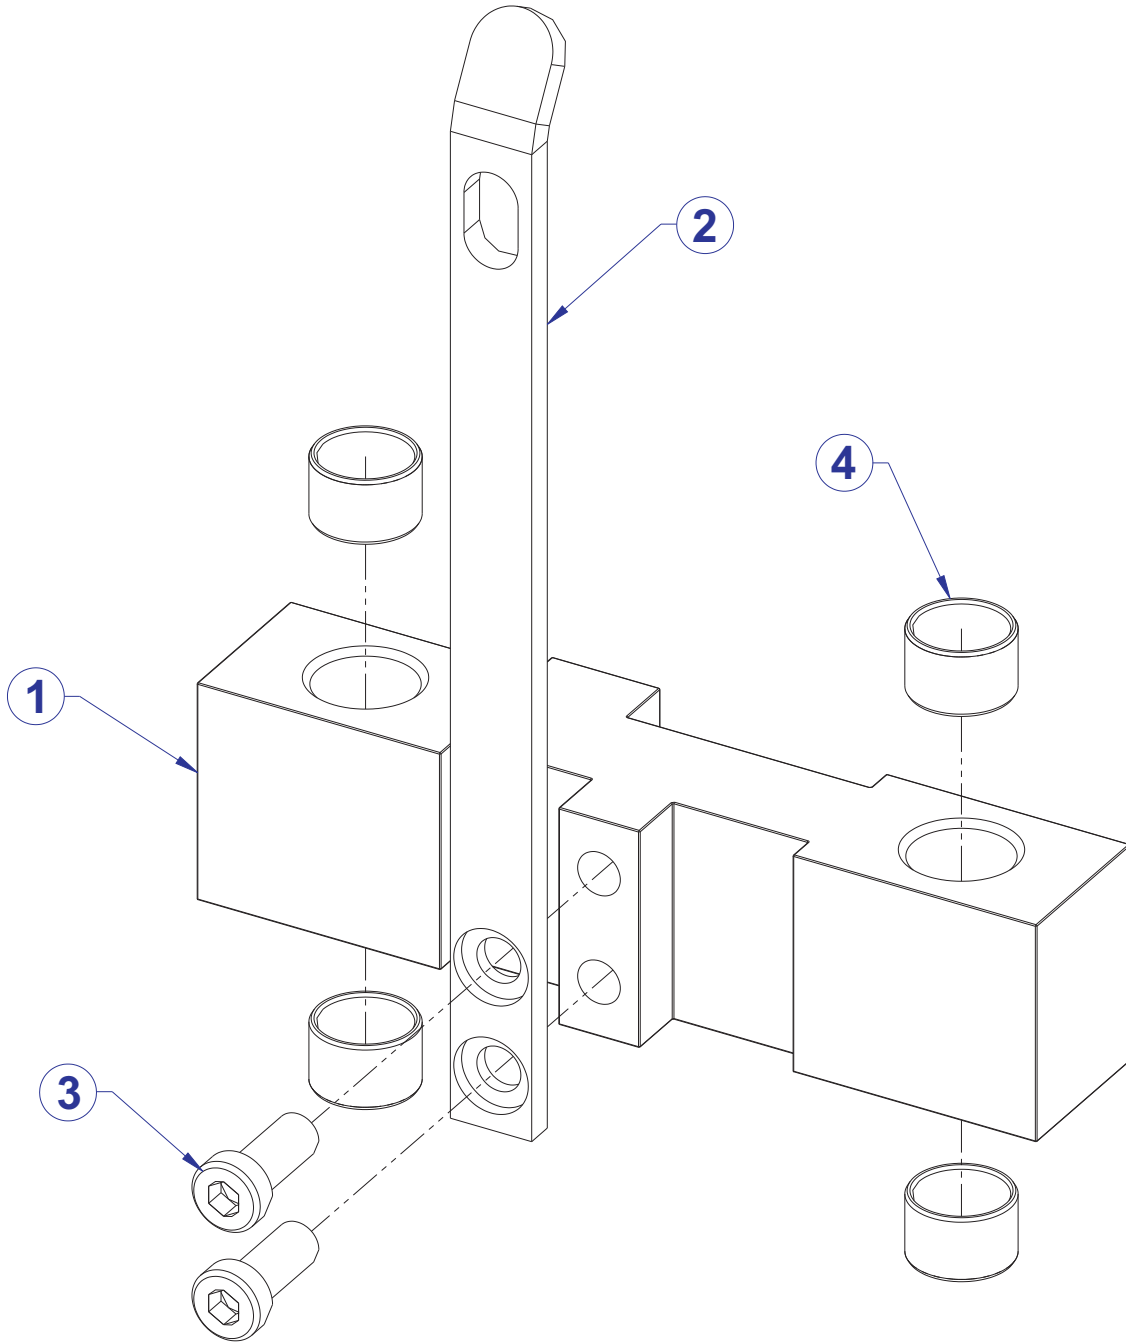

FZSP SHOULDER PRESS

OPTIONAL 5 LB. INCREMENT WEIGHT ASSY. - 8861401

ITEM NO.	QTY.	PART NO.	DESCRIPTION
1	1	8861295	INCREMENT WEIGHT, FZ OPTIONAL - SG
2	1	7328101	BRKT, INCREMENT WT - 10 LB
3	2	3236202	SCREW, M10 X1.5 25MM
4	4	3202501	BEARING, SLEEVE 20 ID X 23.00 X 15 MM