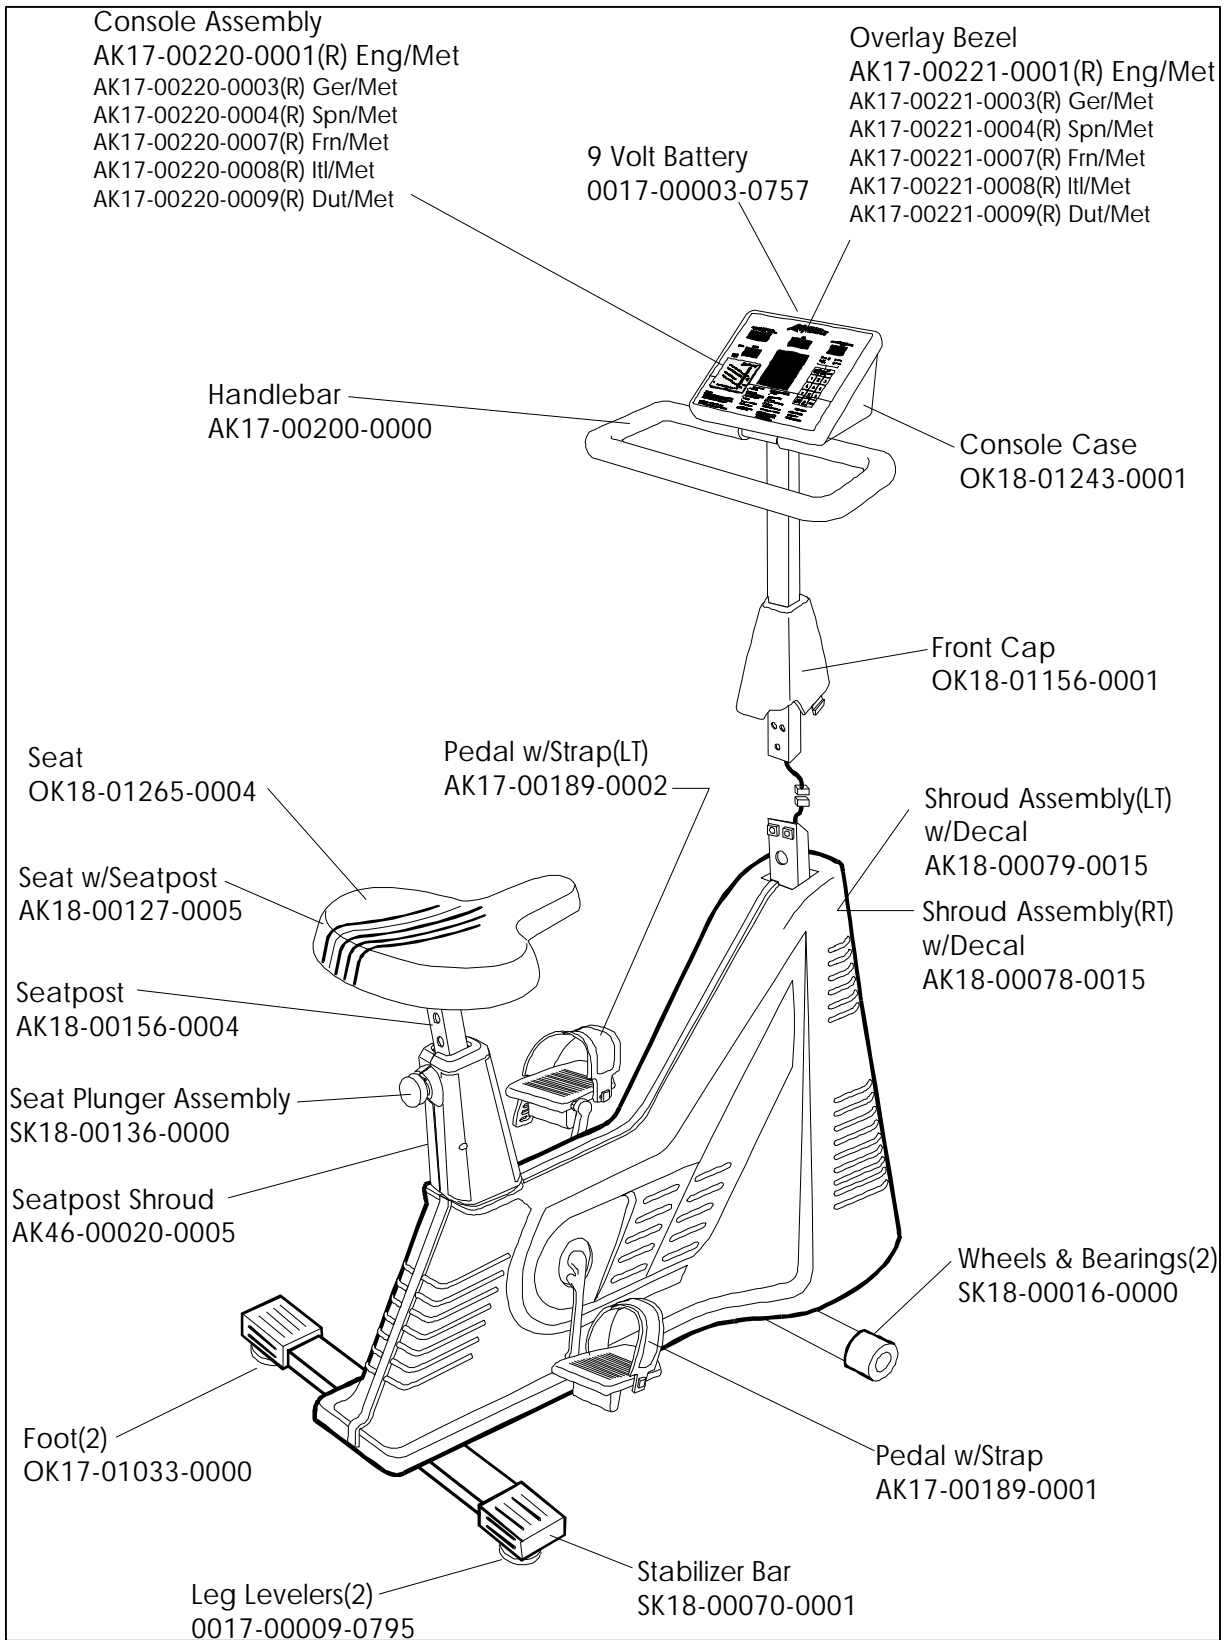

**LC-8500(BELT)
EXERCISE BIKE**

GE09-00031-XXXX

**LC-8500(BELT)
EXERCISE BIKE**

GE09-00031-XXXX