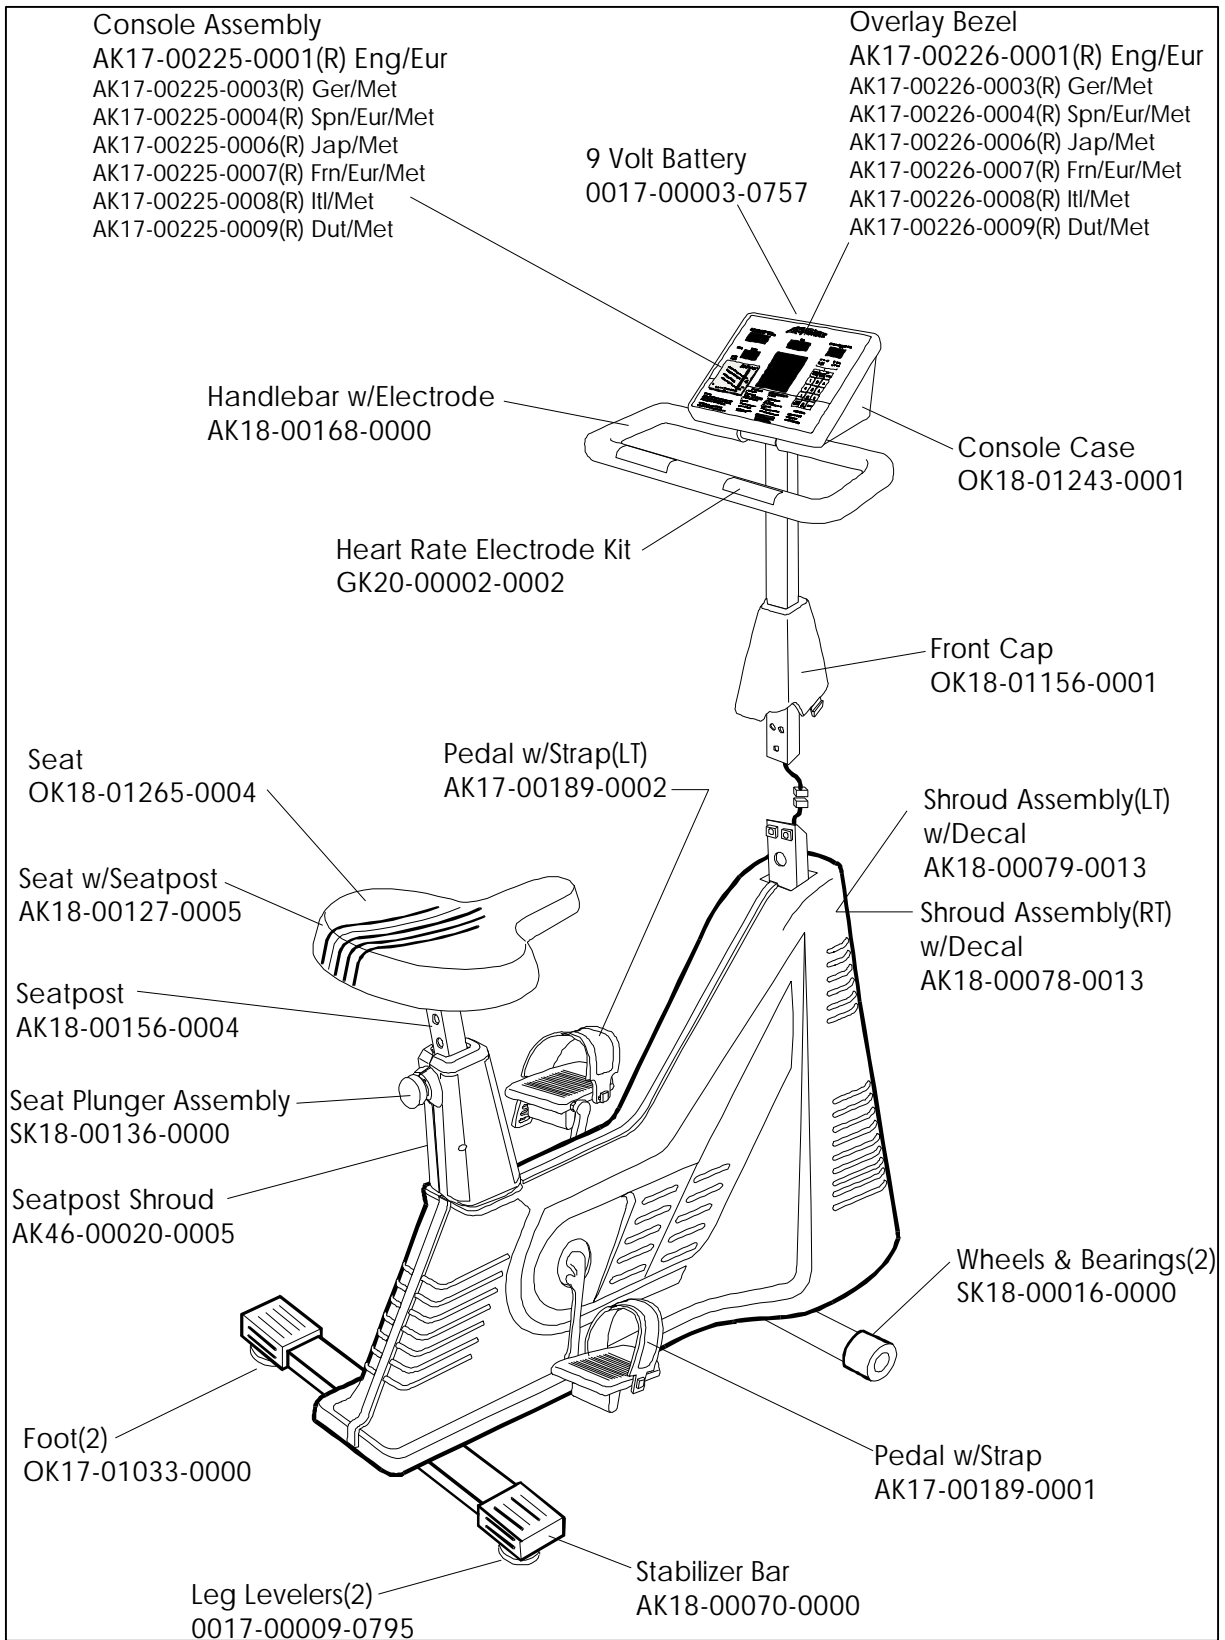

**LC-8500HR(BELT)
EXERCISE BIKE**

GE09-00032-XXXX

**LC-8500HR(BELT)
EXERCISE BIKE**

GE09-00032-XXXX