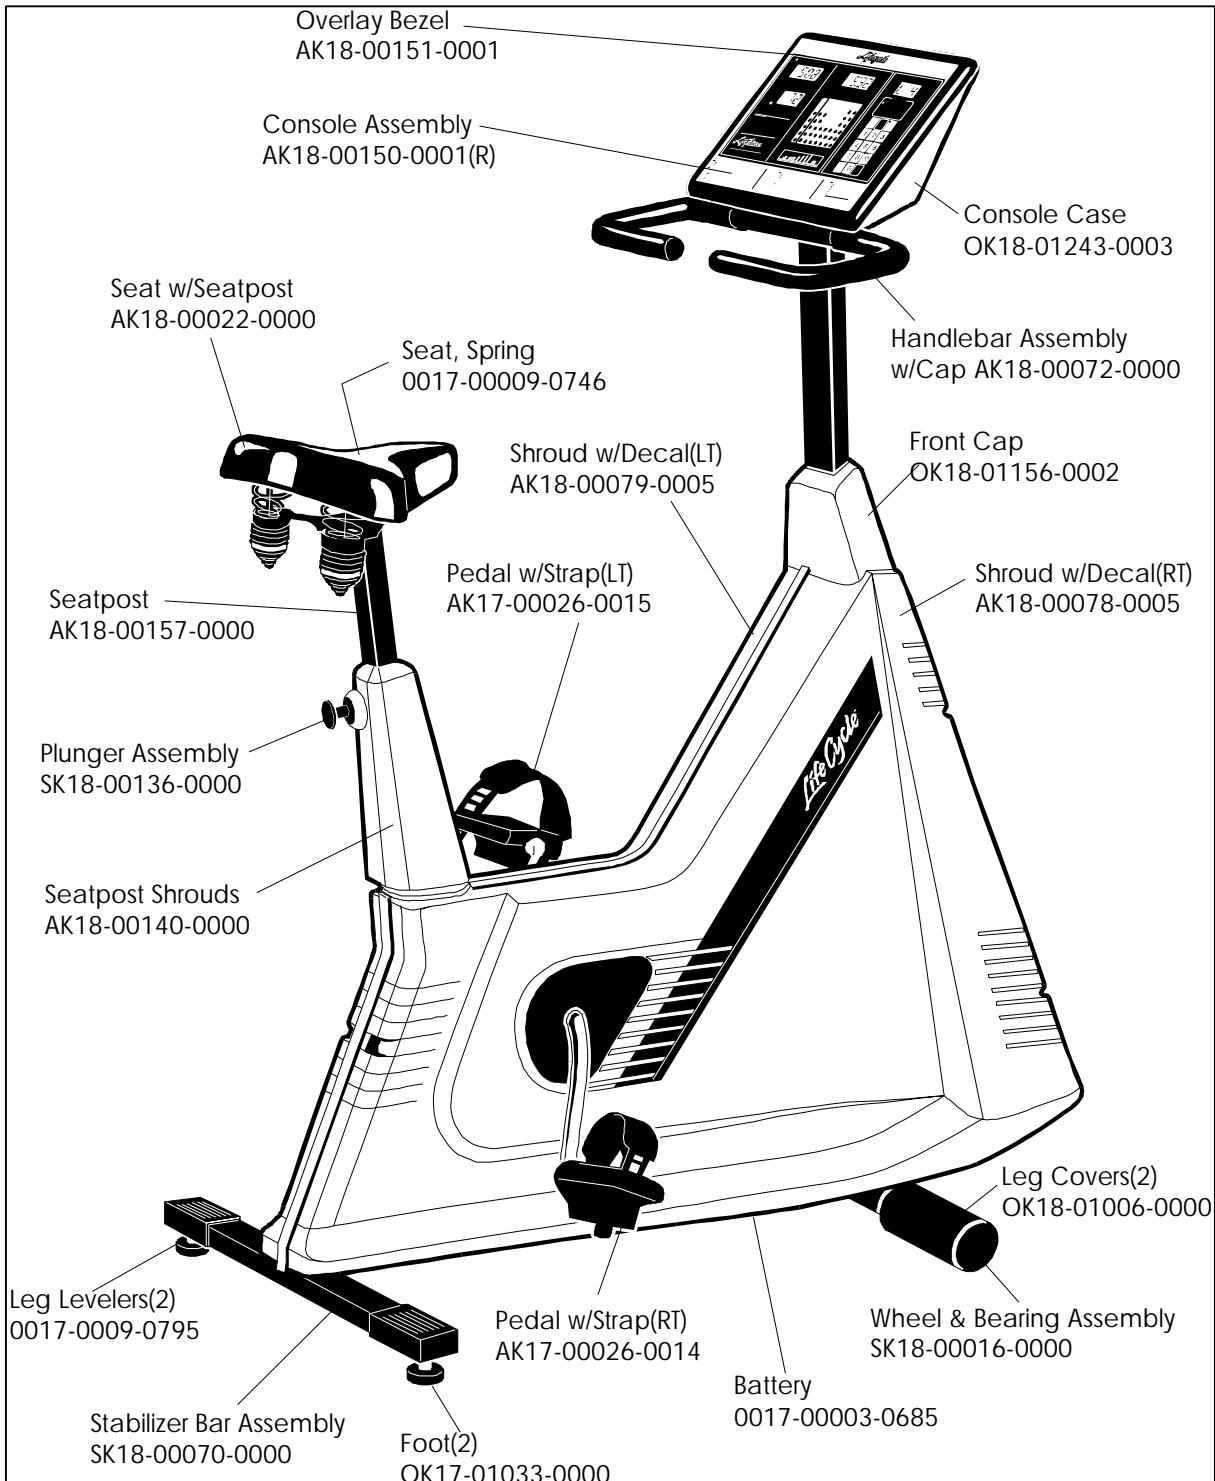

LC-9100
EXERCISE BIKE

GK18-00013-0100
SN# 810000 -811946

LC-9100
EXERCISE BIKE

GK18-00013-0100
SN# 810000 -811946