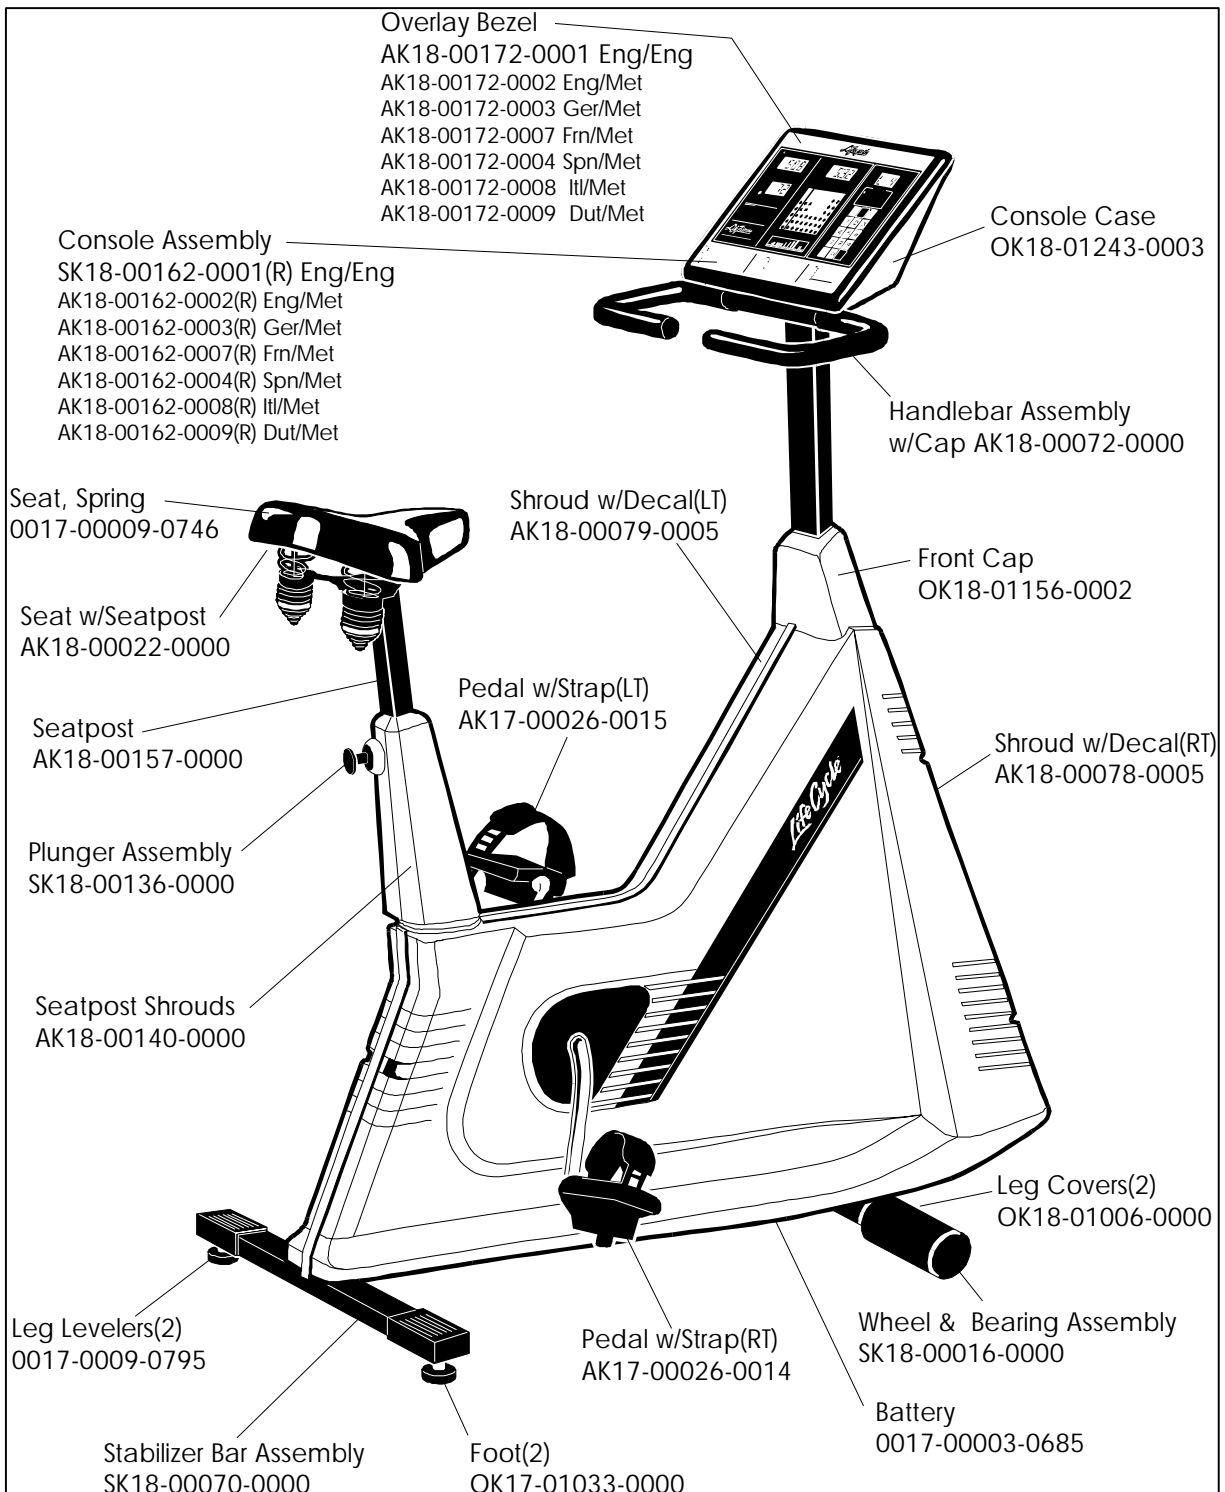

**LC-9100(RE)
EXERCISE BIKE**

GK18-00016-XXXX
SN#811947-811996 and 812757-UP

**LC-9100(RE)
EXERCISE BIKE**

GK18-00016-XXXX
SN#811947-811996 and 812757-UP