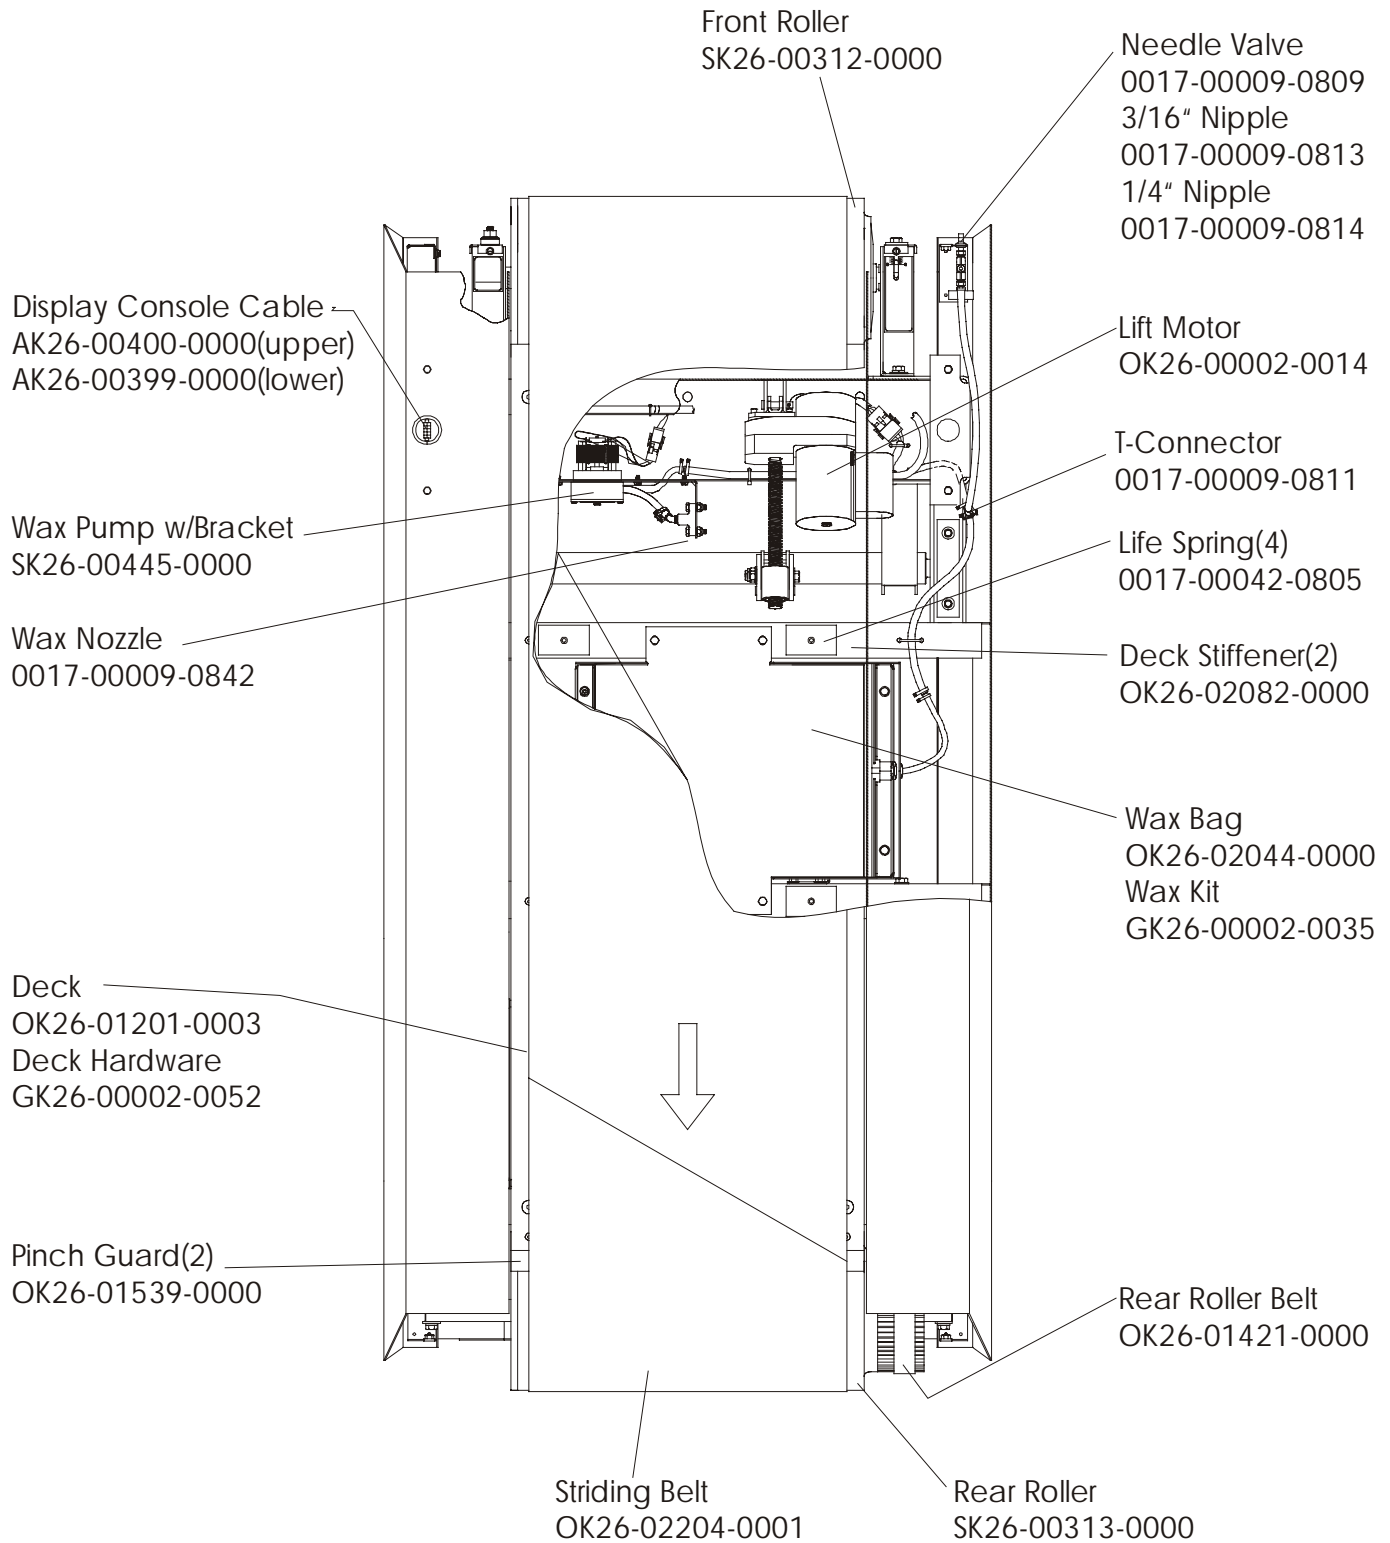

TR9500HRTE Treadmill
Top View

GK26-00028-XXXX
S/N 307688-309478

TR9500HRTE Treadmill
Bottom View

GK26-00028-XXXX
S/N 307688-309478