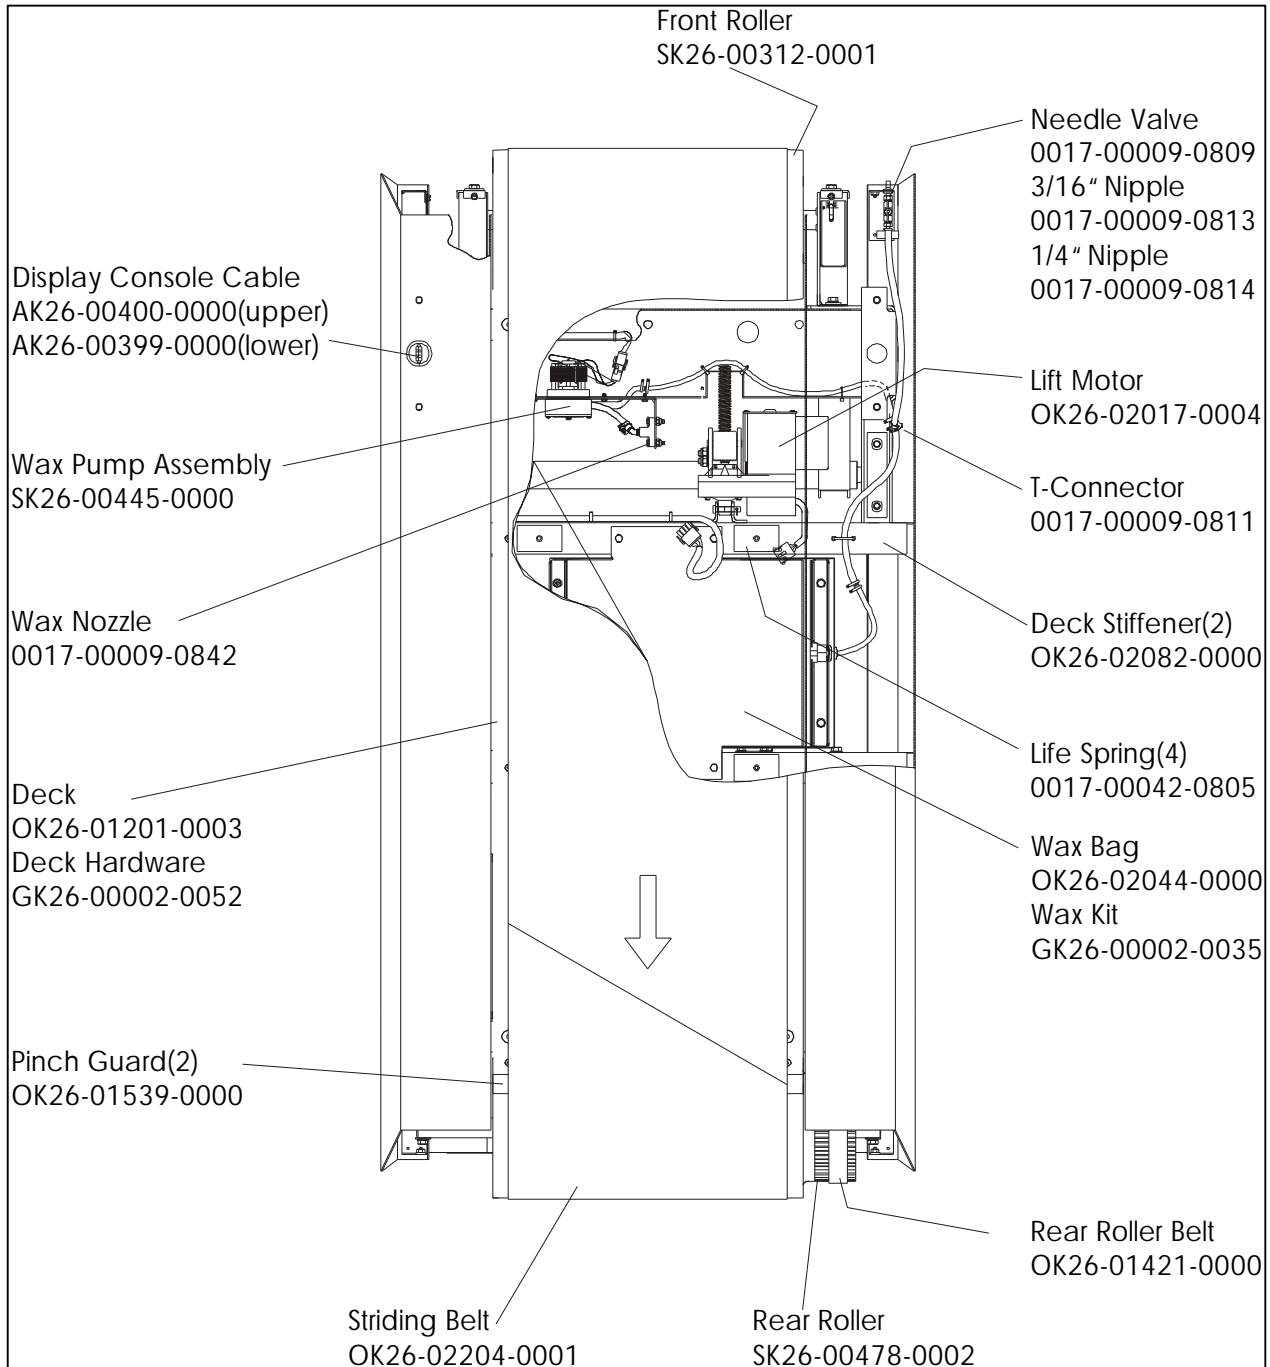

**TR-9500HR  
TREADMILL**

**GK26-00030-XXXX**  
SN: 313516-313566, 313976-up

**TR-9500HR  
TREADMILL**

**GK26-00030-XXXX**  
SN: 313516-313566, 313976-up

**TR-9500HR  
TREADMILL**

**GK26-00030-XXXX  
SN: 313516-313566, 313976-up**