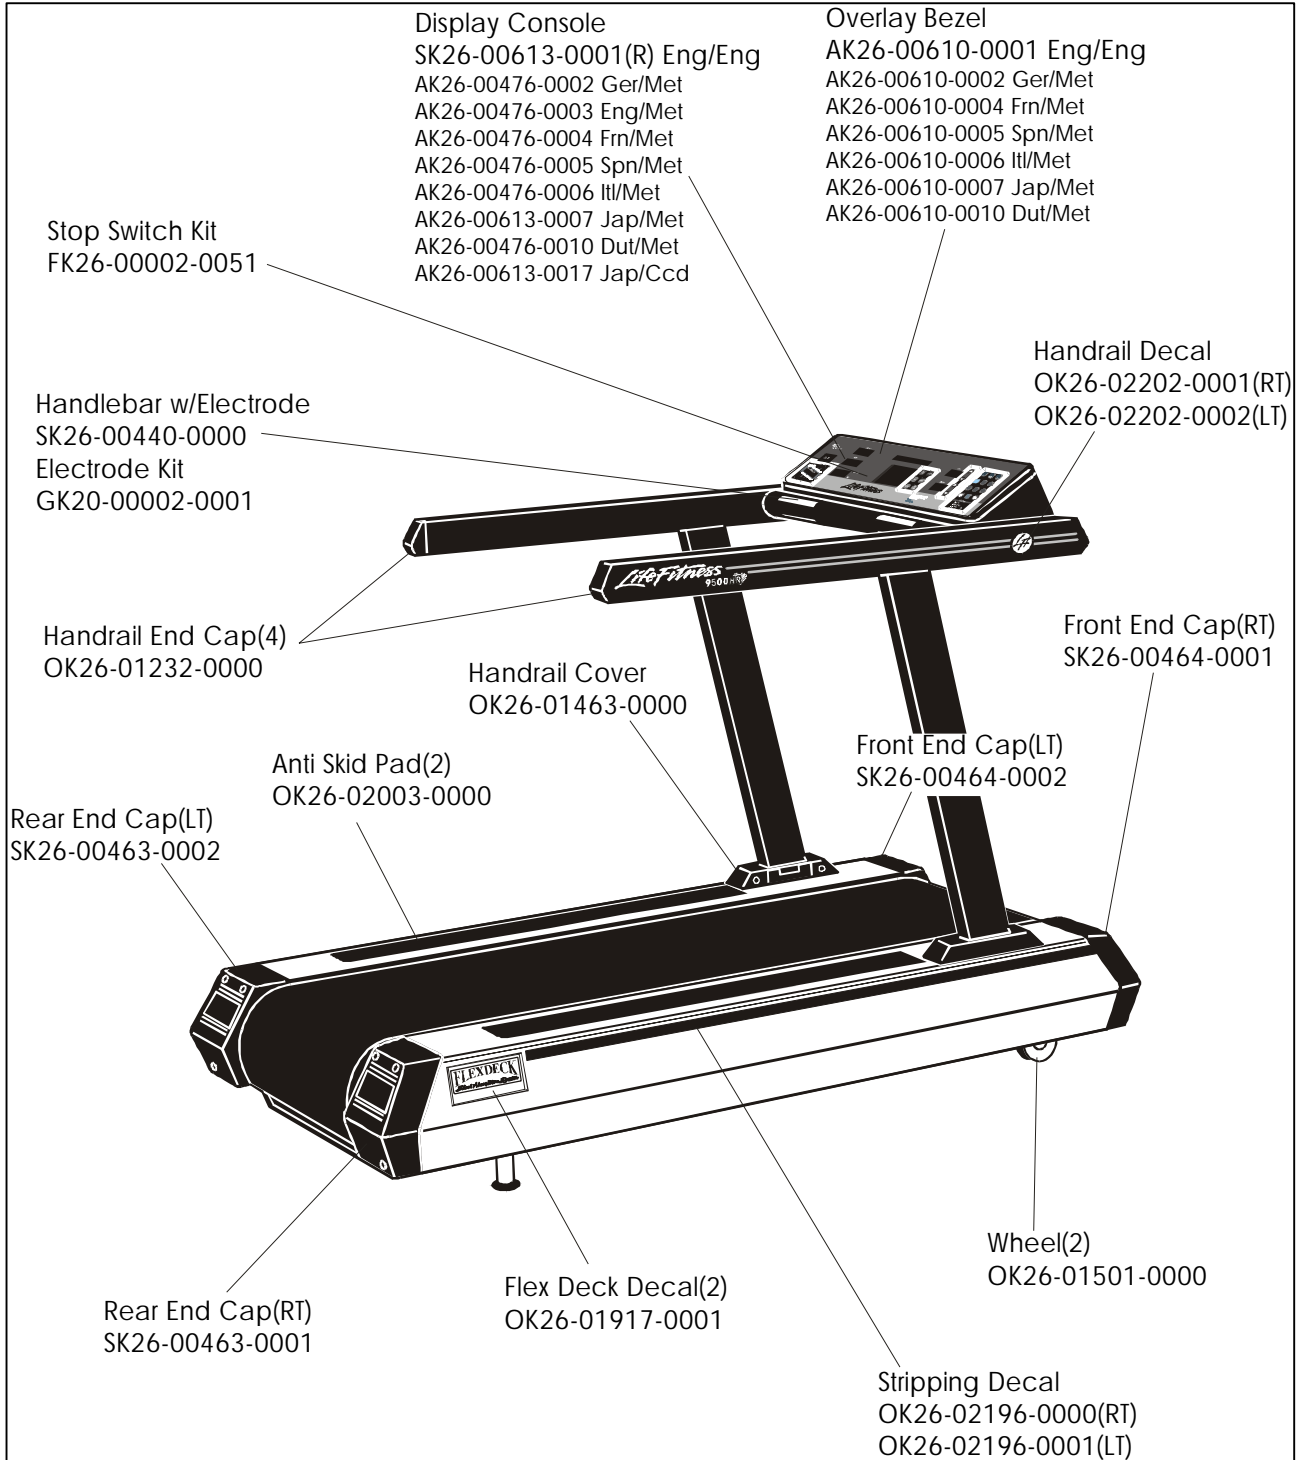

**TR-9500HR  
TREADMILL**

**GK26-00030-XXXX**  
SN: 313516-313566, 313976-up

**TR-9500HR  
TREADMILL**

**GK26-00030-XXXX**  
SN: 313516-313566, 313976-up

**TR-9500HR  
TREADMILL**

**GK26-00030-XXXX  
SN: 313516-313566, 313976-up**