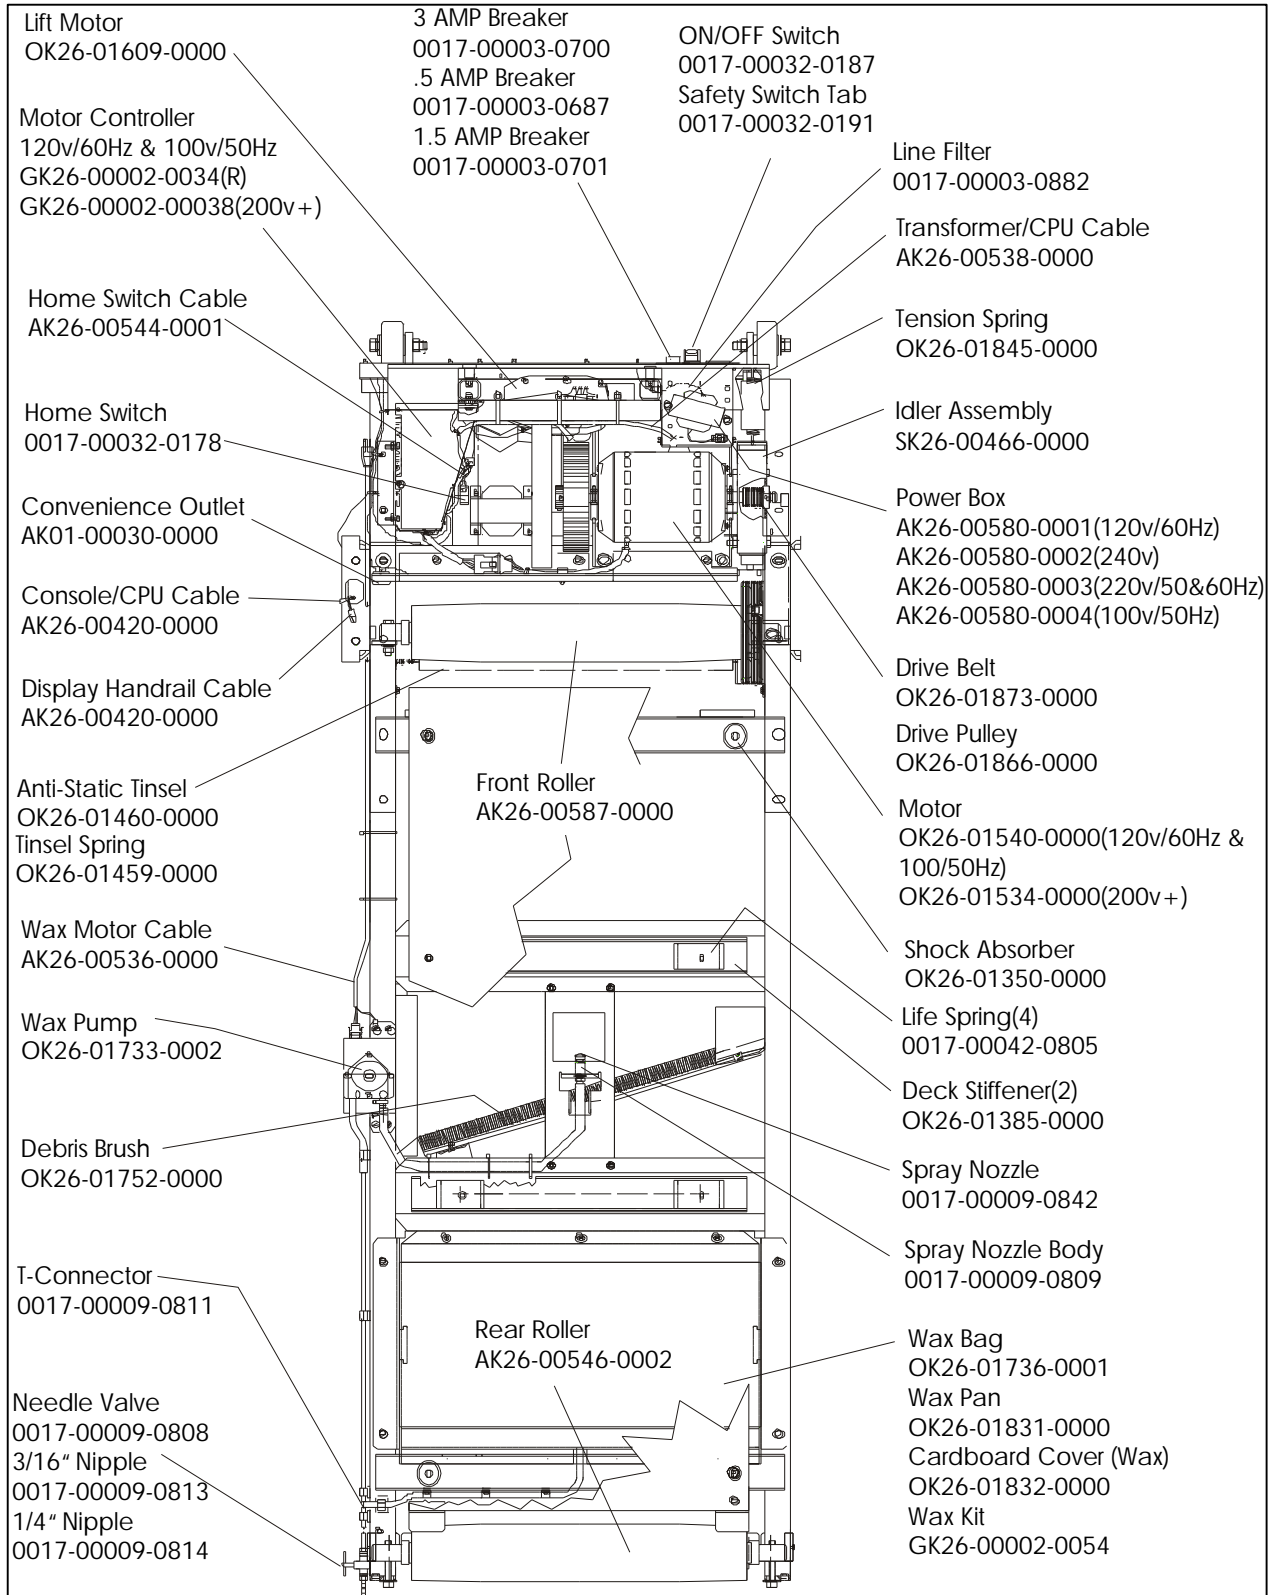

**TR-9100T
TREADMILL**

GK26-00020-XXXX
SN # 336894

**TR-9100T
TREADMILL**

GK26-00020-XXXX

SN # 336894

**TR-9100T
TREADMILL**

GK26-00020-XXXX

SN # 336894