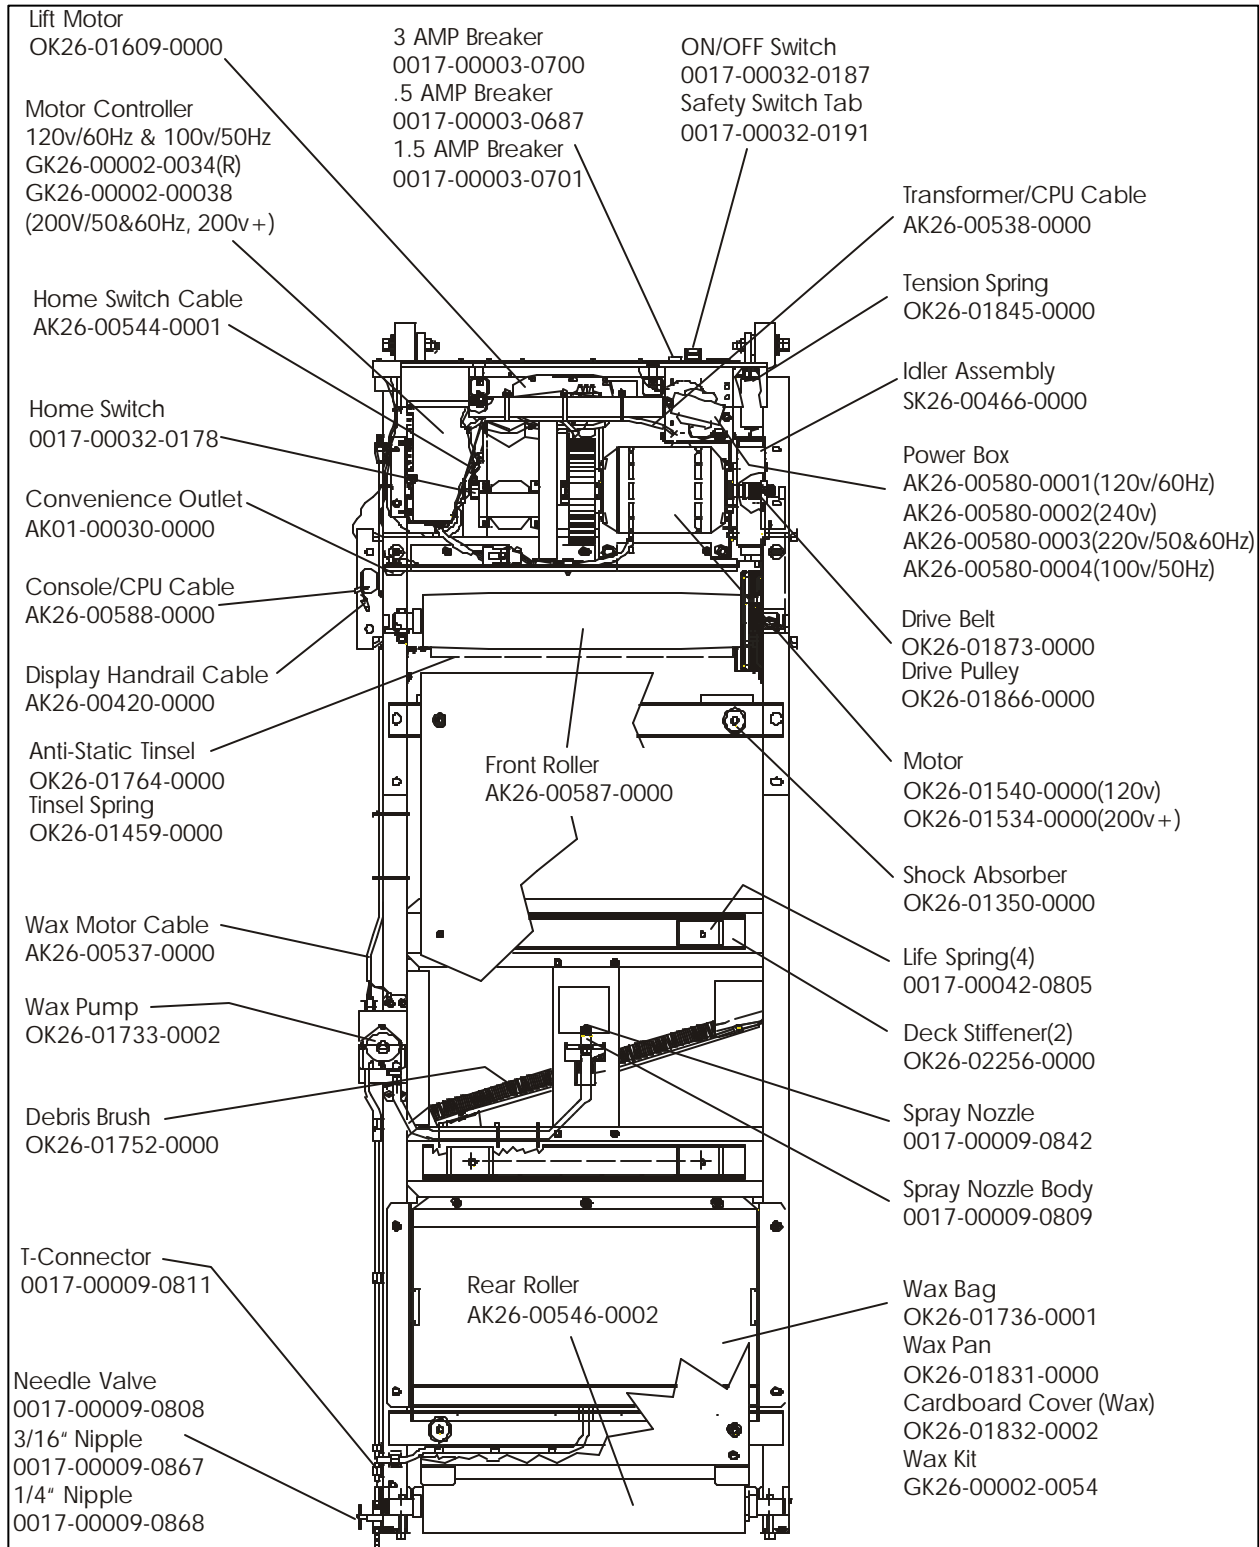

**TR-9100HR
TREADMILL**

GK26-00026-XXXX
SN # 349475 – UP & 348981 - 348995

**TR-9100HR
TREADMILL**

GK26-00026-XXXX
SN # 349475 – UP & 348981 - 348995

**TR-9100HR
TREADMILL**

GK26-00026-XXXX
SN # 349475 – UP & 348981 - 348995