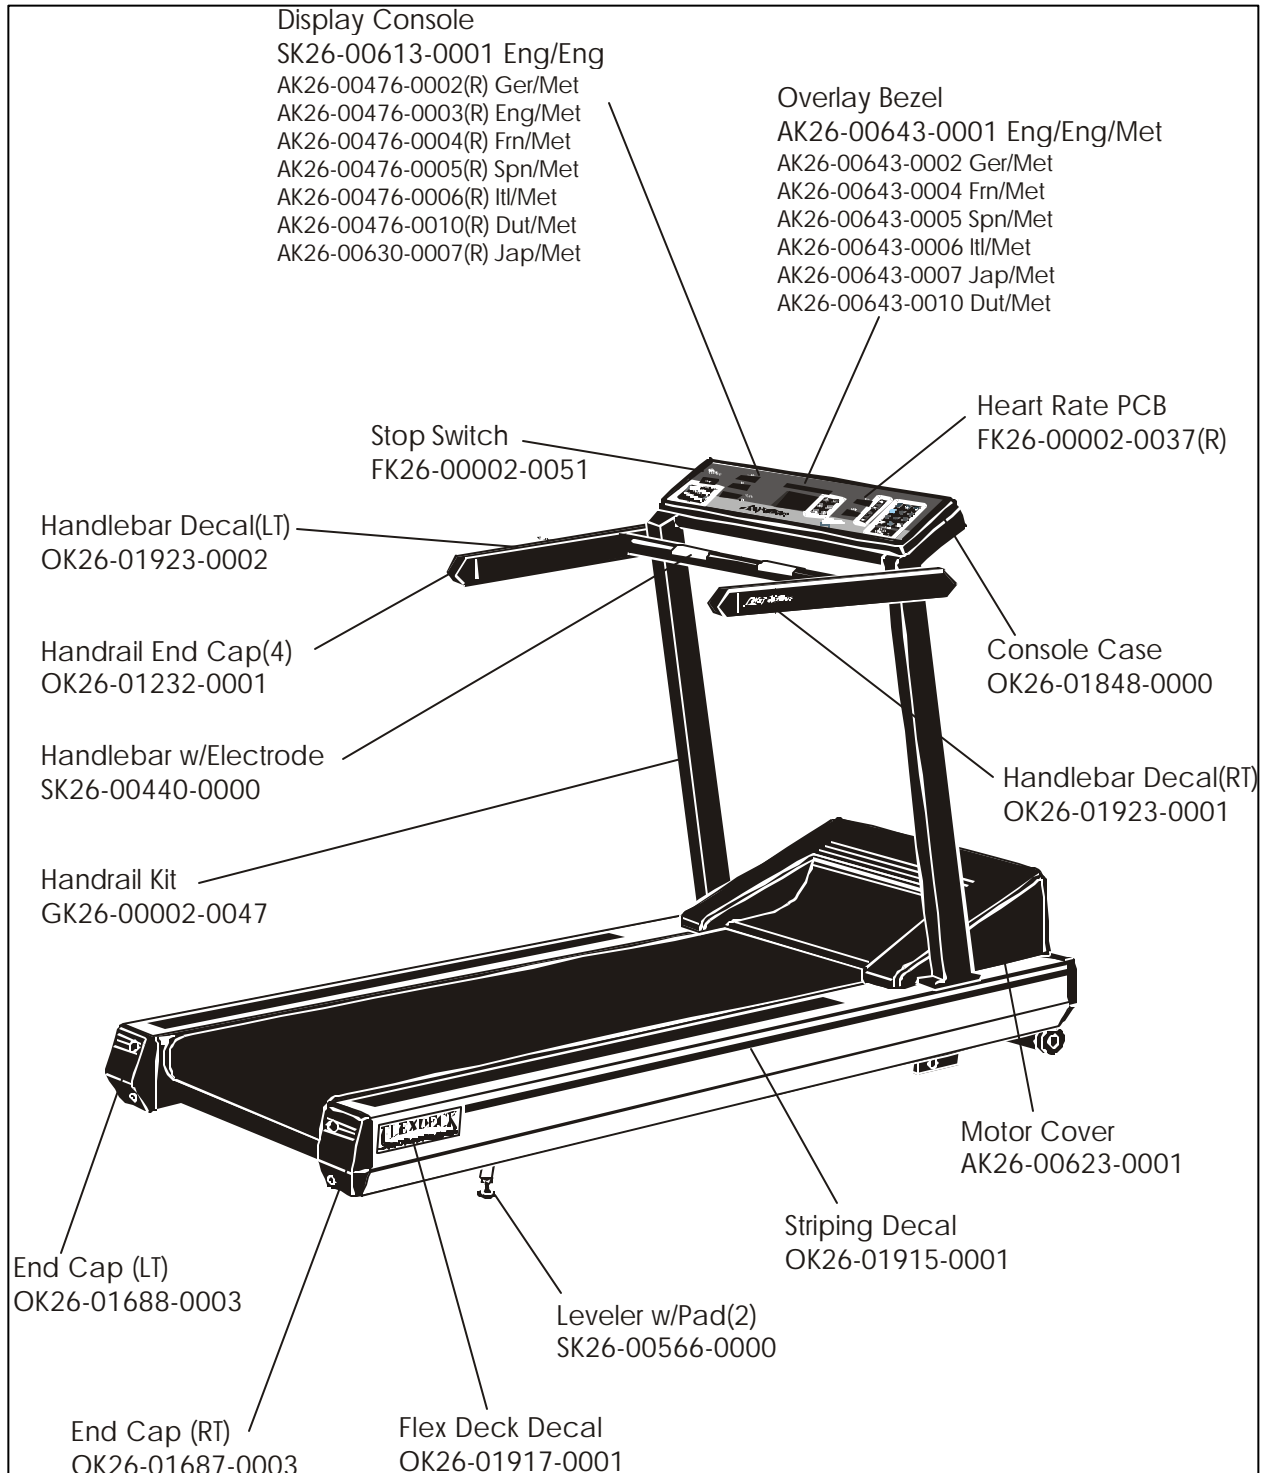

**TR-9100HR
TREADMILL**

GK26-00026-XXXX
SN # 349475 – UP & 348981 - 348995

**TR-9100HR
TREADMILL**

GK26-00026-XXXX
SN # 349475 – UP & 348981 - 348995

**TR-9100HR
TREADMILL**

GK26-00026-XXXX
SN # 349475 – UP & 348981 - 348995