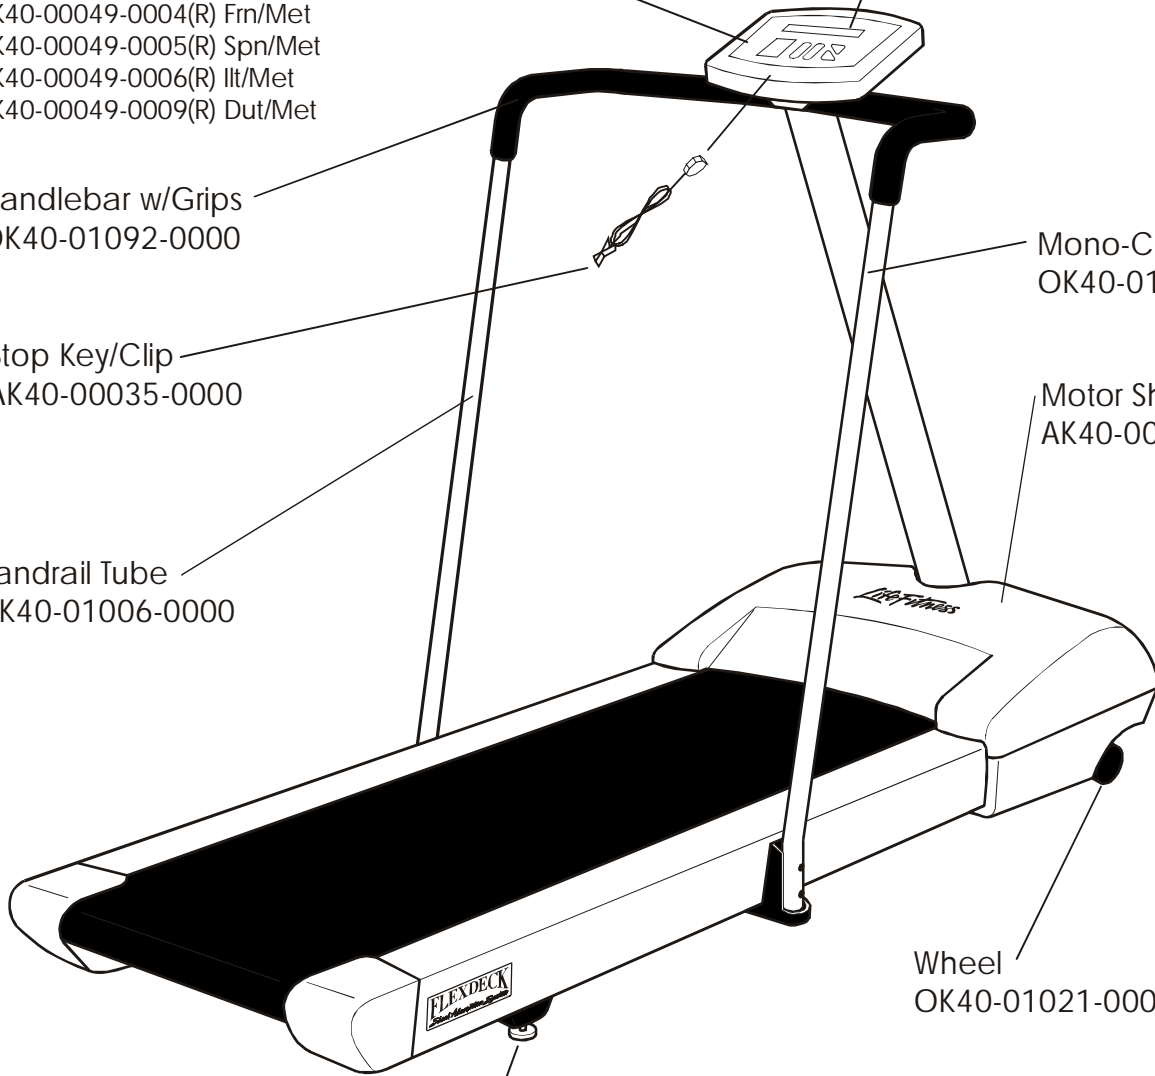

Mono-Column
OK40-01093-0000

Stop Key/Clip
AK40-00035-0000

Motor Shroud
AK40-00037-0000

Handrail Tube
OK40-01006-0000

Wheel
OK40-01021-0000

Leg Leveler
0017-00009-0796