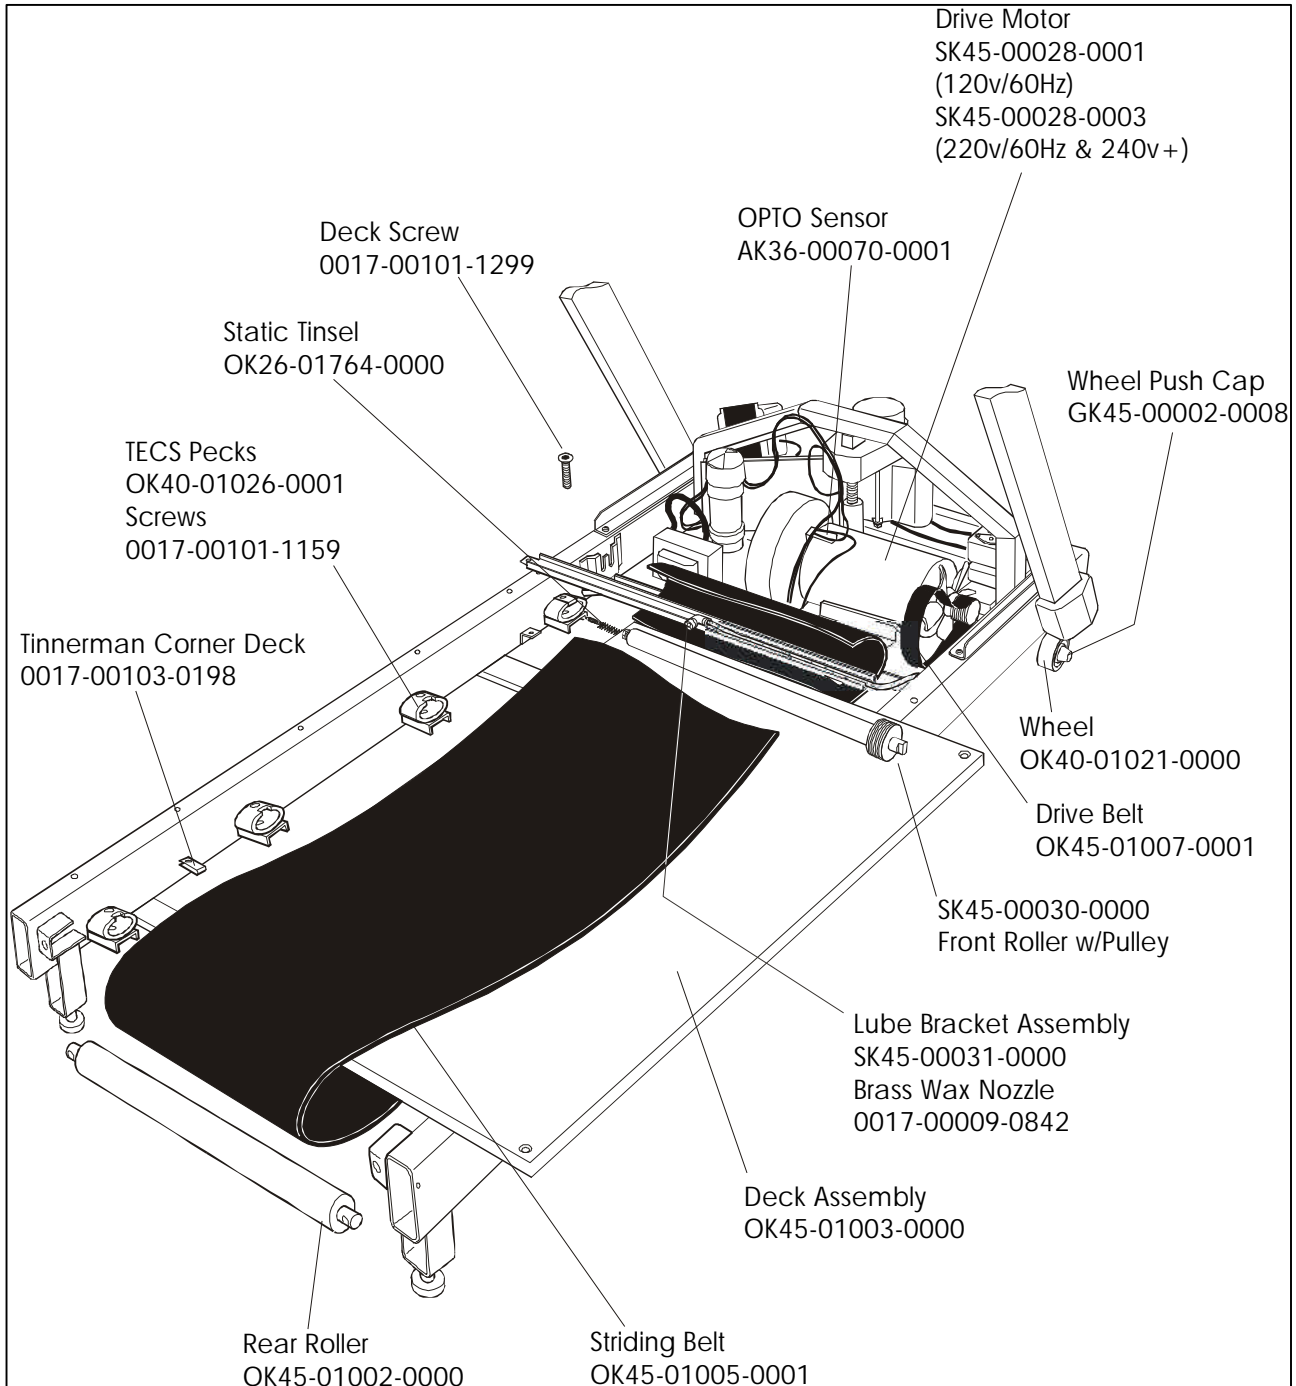

**TR-8500
TREADMILL**

GK45-00001-XXXX
SN # 352000 - 353476

**TR-8500
TREADMILL**

GK45-00001-XXXX

SN # 352000 - 353476

**TR-8500
TREADMILL**

GK45-00001-XXXX
SN # 352000 - 353476