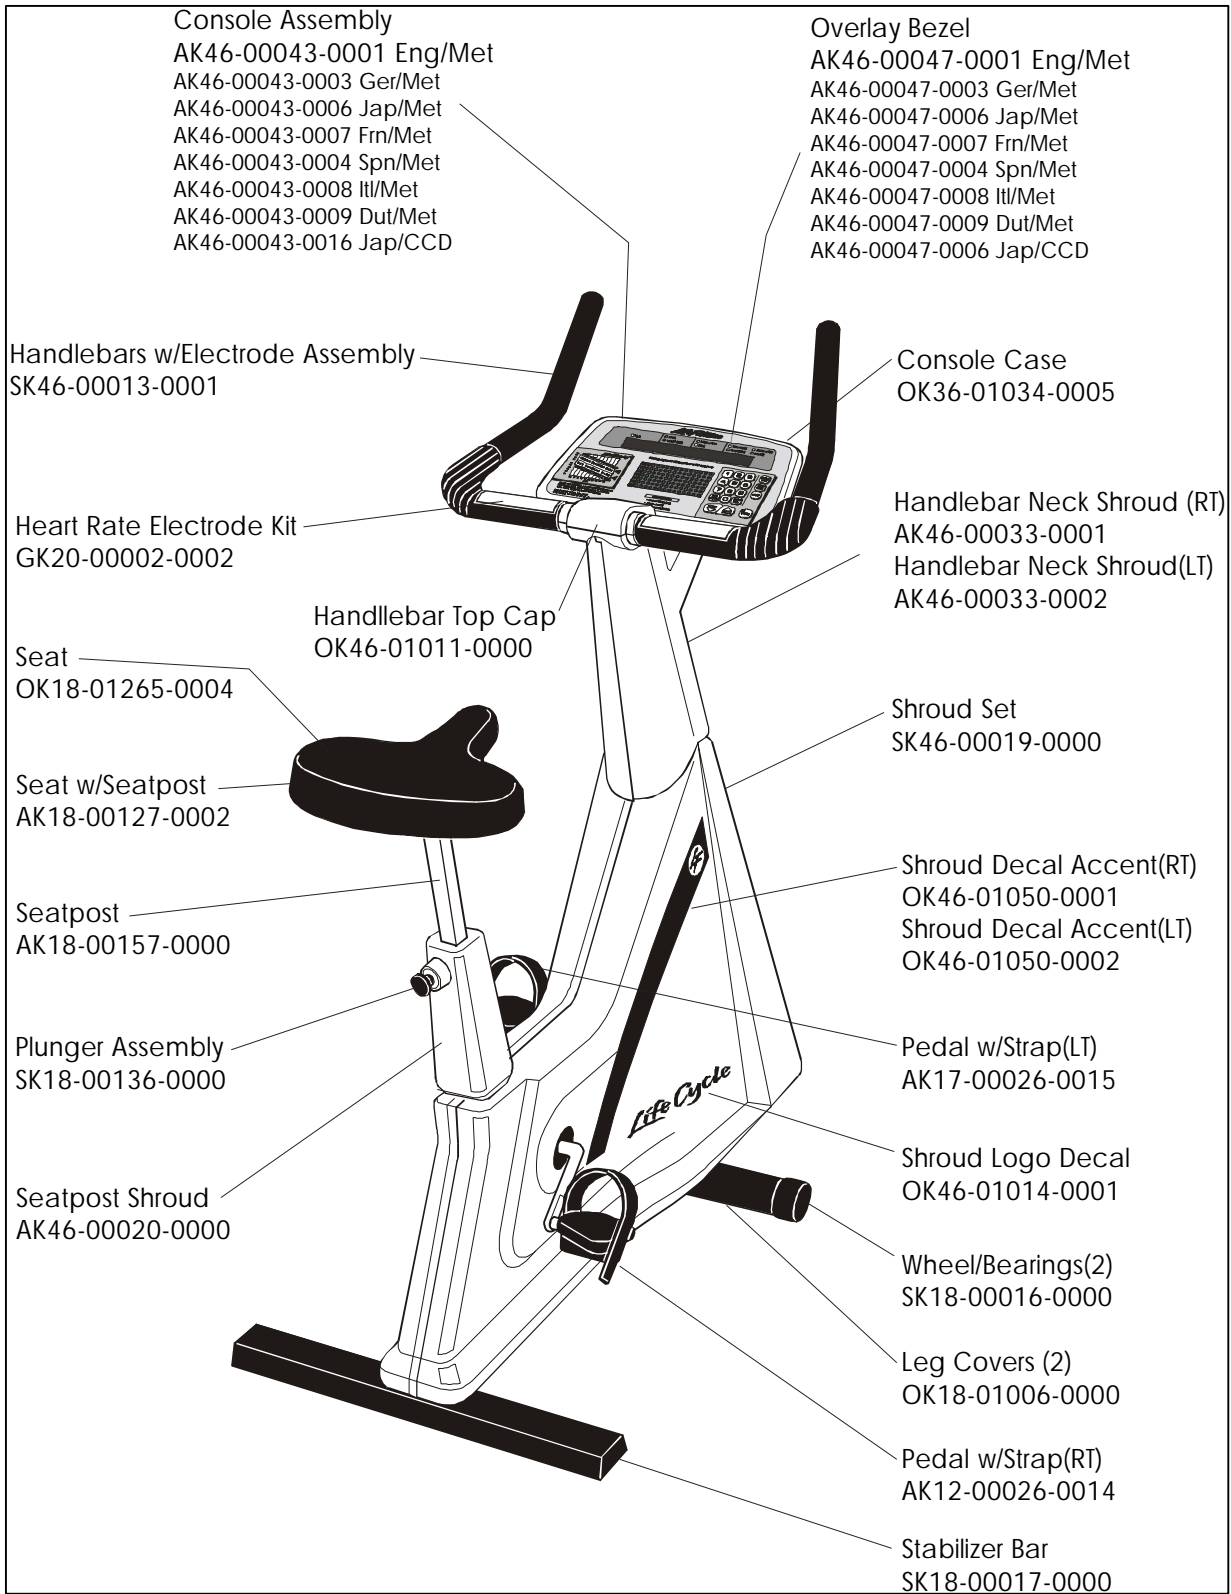

**LC-9500HR  
EXERCISE BIKE**

**GK46-00005-XXXX  
SN: 199208 - 202685**

**LC-9500HR  
EXERCISE BIKE**

**GK46-00005-XXXX**  
SN: 199208 - 202685