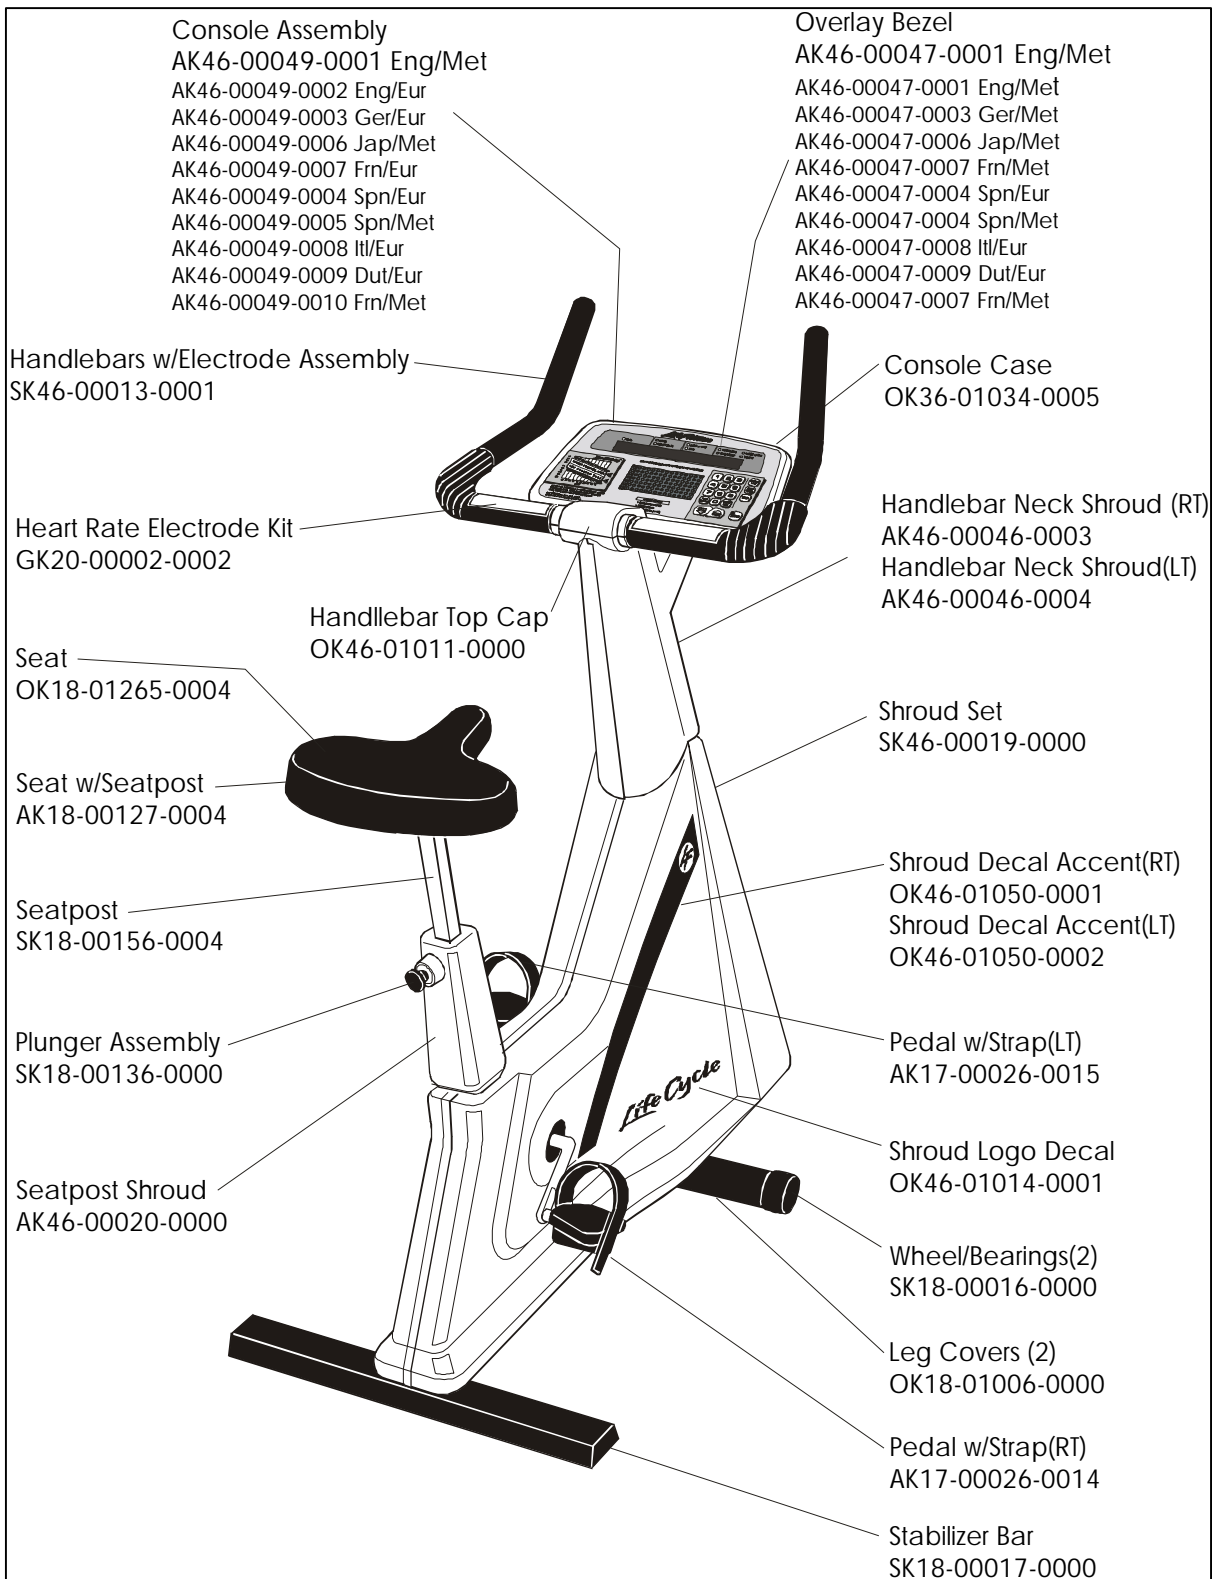

LC-9500HR
EXERCISE BIKE

GK46-00006-XXXX
Serial: 202686-212728

**LC-9500HR
EXERCISE BIKE**

GK46-00006-XXXX
Serial: 202686-212728