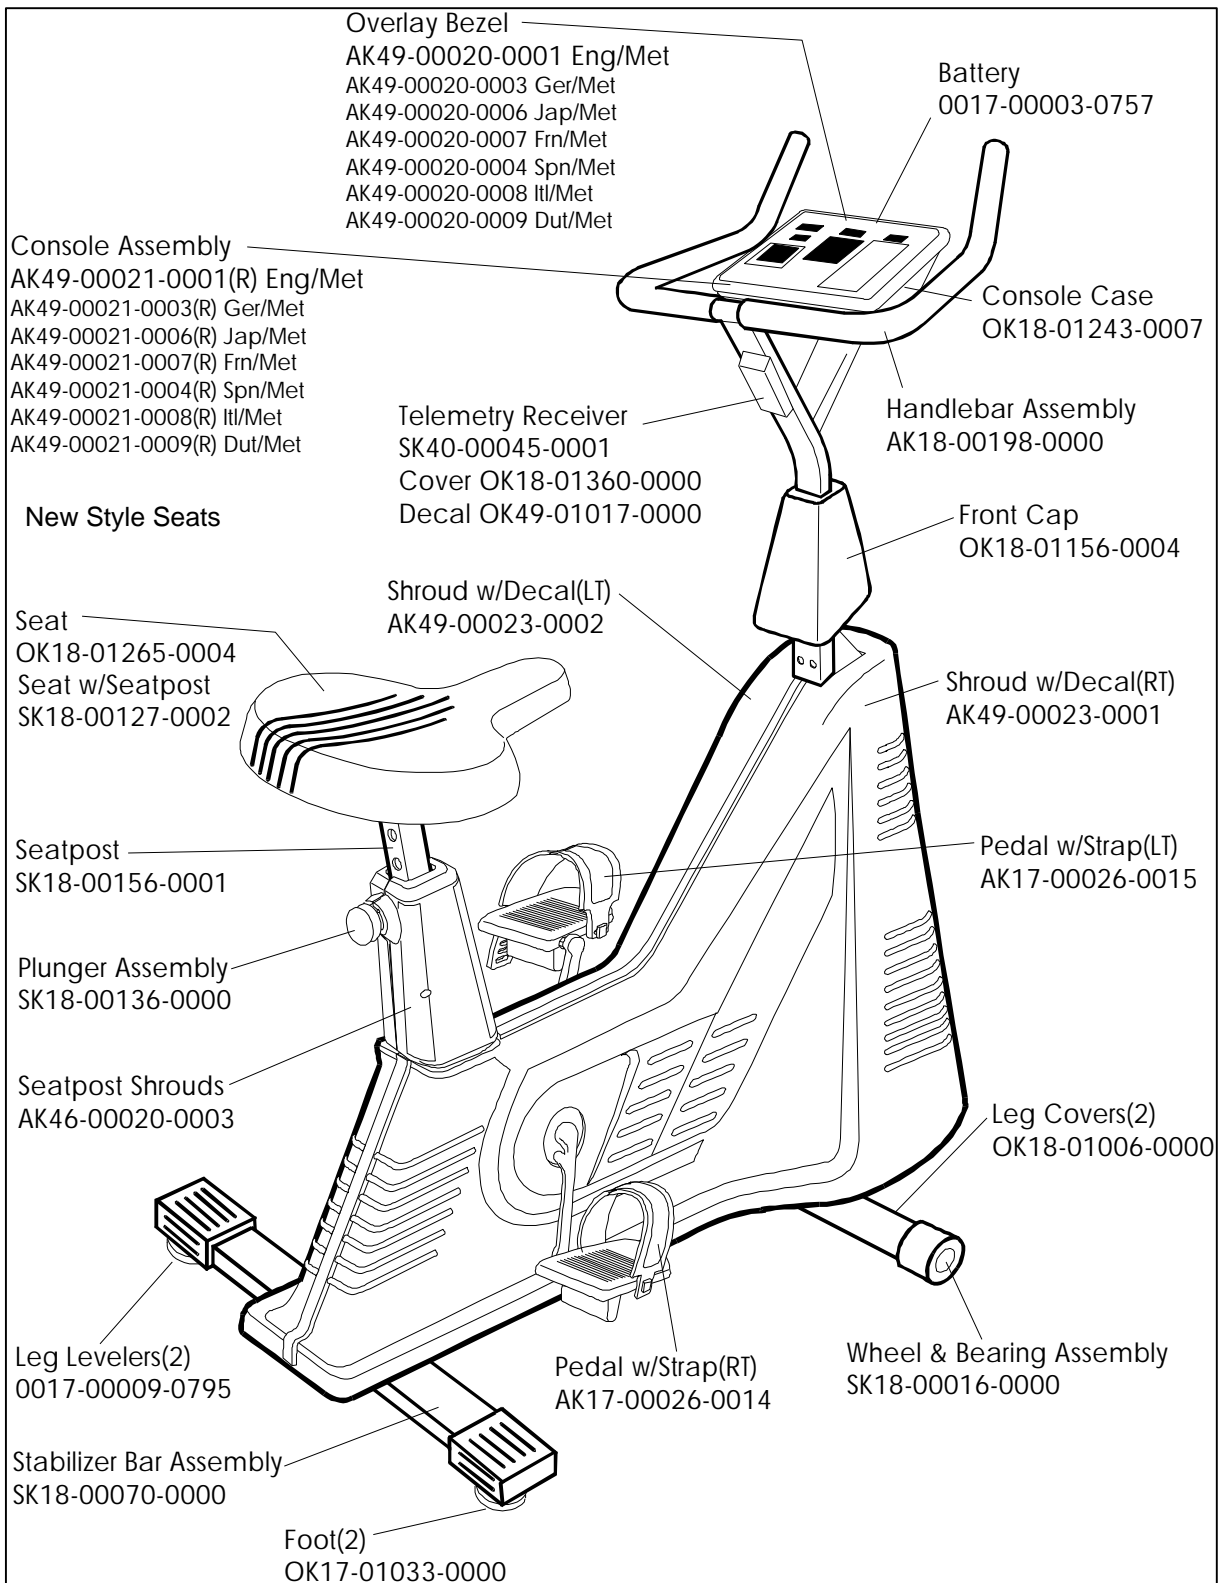

**LC-9100T (BELT)
EXERCISE BIKE**

GK49-00006-XXXX
SN: 819583-819592 and 819698 - UP

**LC-9100T (BELT)
EXERCISE BIKE**

GK49-00006-XXXX
SN: 819583-819592 and 819698 - UP