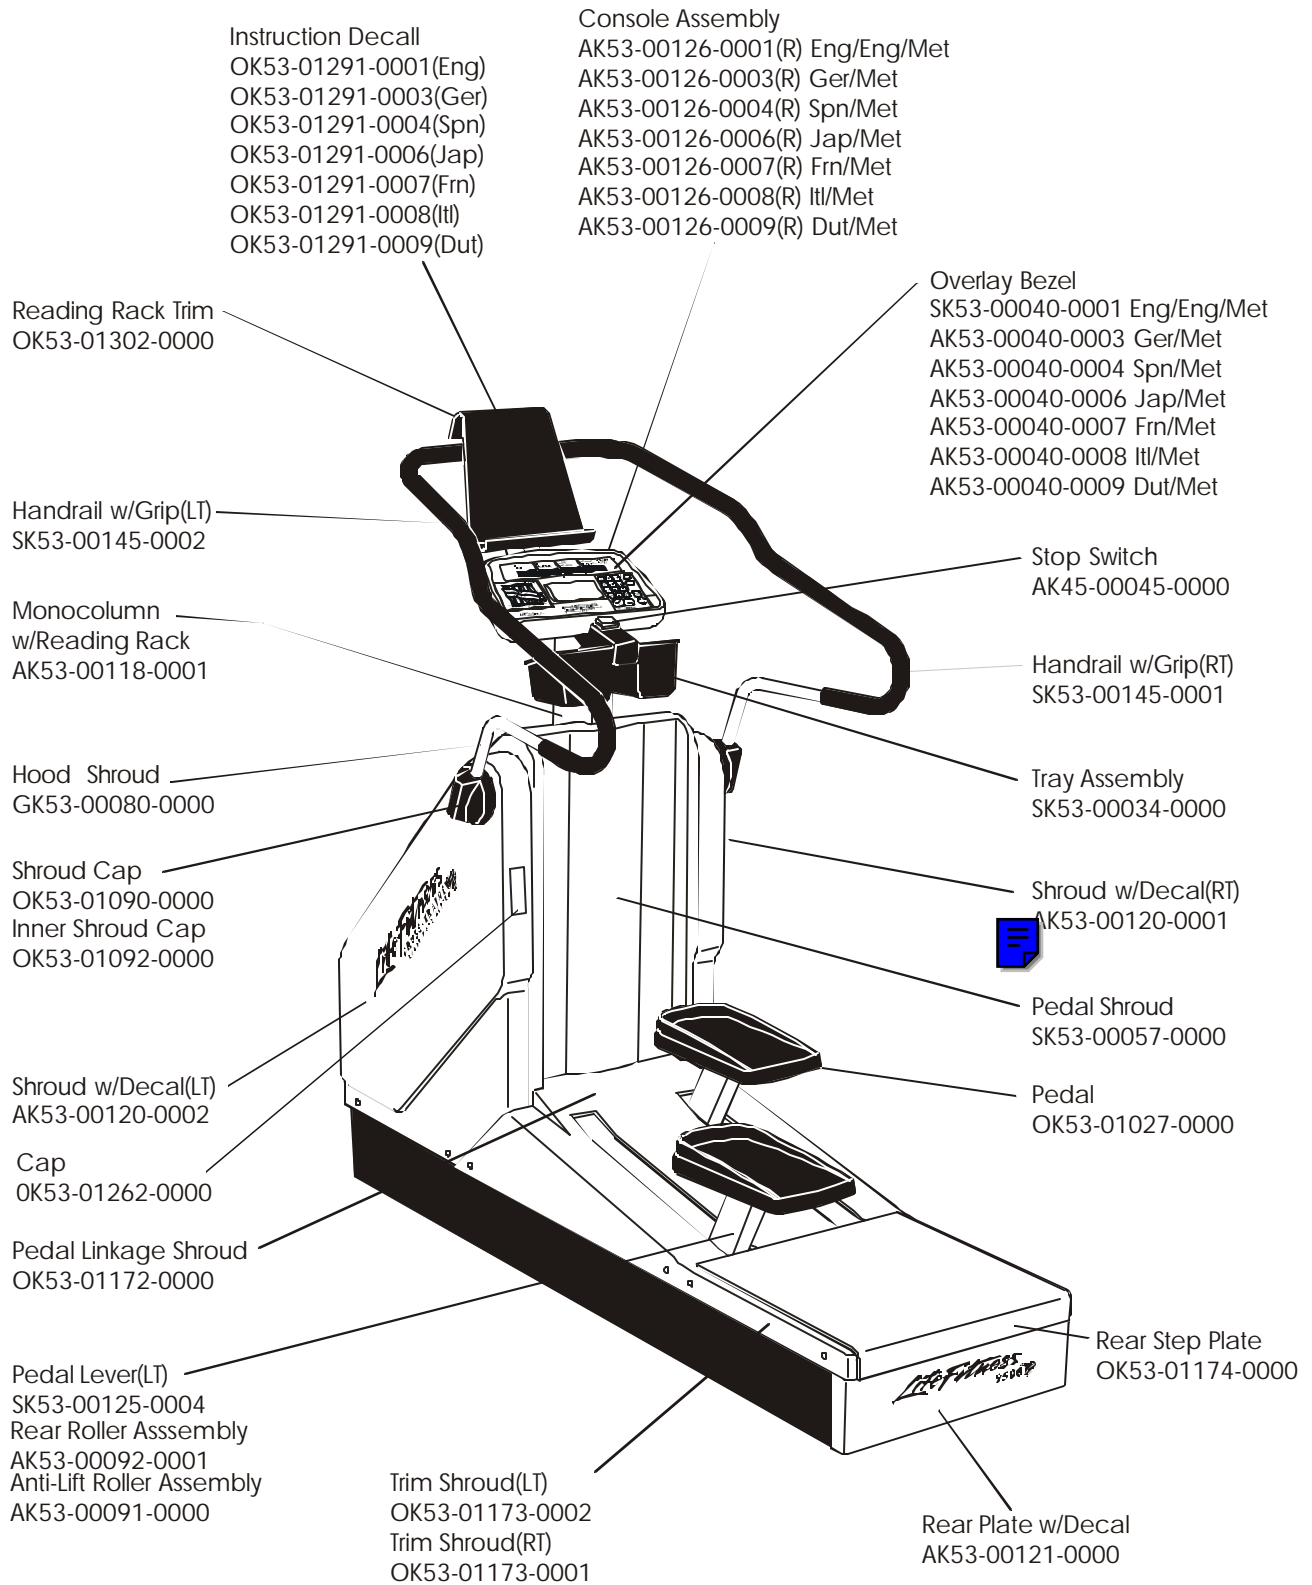

**Life Fitness Model
CT-9500L**

GK53-00013-XXXX

SN # 685000 - UP

Service Manual M051-00K53-A011

**Life Fitness Model
CT-9500L**

GK53-00013-XXXX
SN # 685000 - UP