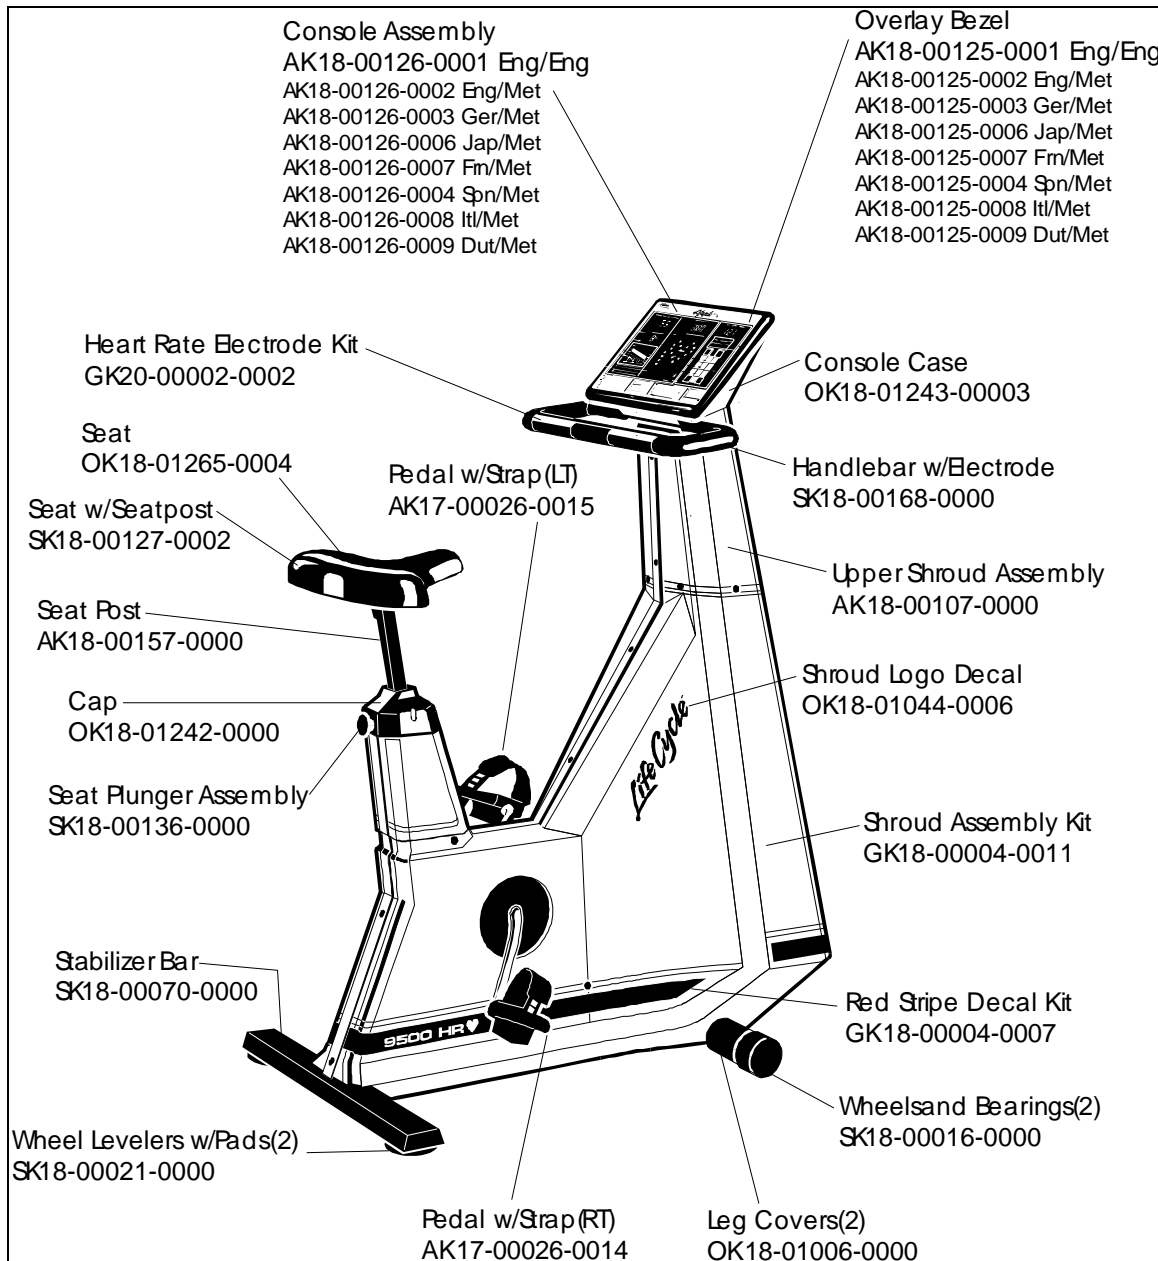

**LC-9500HR
EXERCISE BIKE**

GK18-00005-XXXX
SN # 500 - 534, 170000 - 173999

LC-9500HR
EXERCISE BIKE

GK18-00005-XXXX
SN # 500 - 534, 170000 - 173999