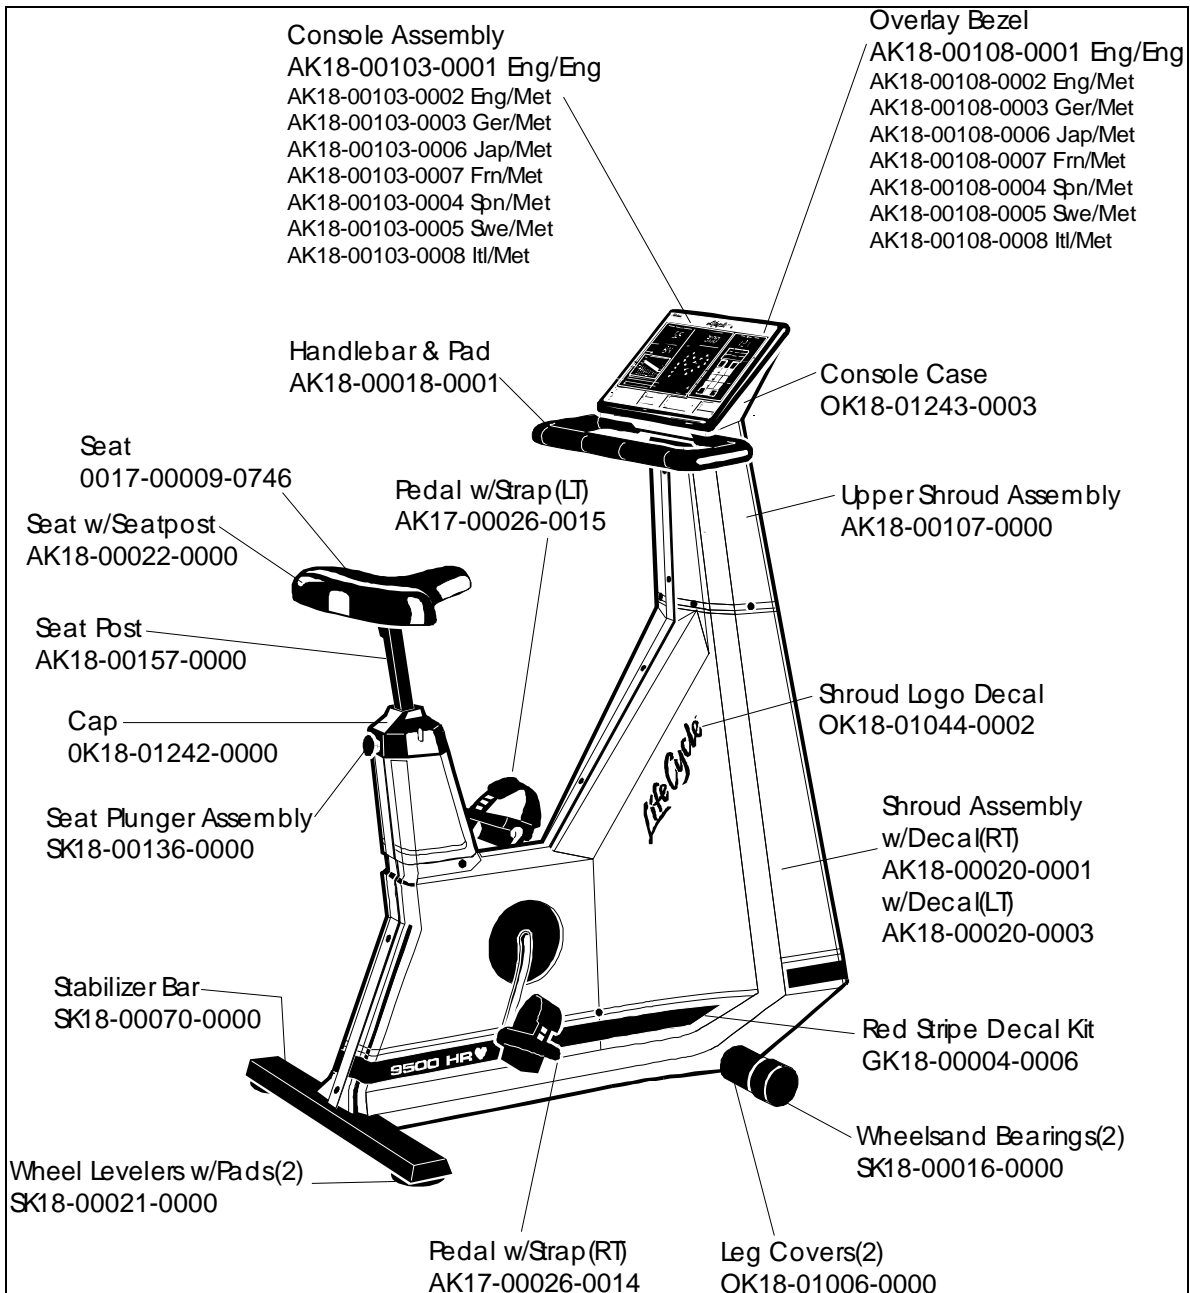

LC-9500
EXERCISE BIKE

GK18-00008-XXXX
SN # 451-475, 149744- 150042,
150284-150416

LC-9500
EXERCISE BIKE

GK18-00008-XXXX
SN # 451-475, 149744- 150042,
150284-150416