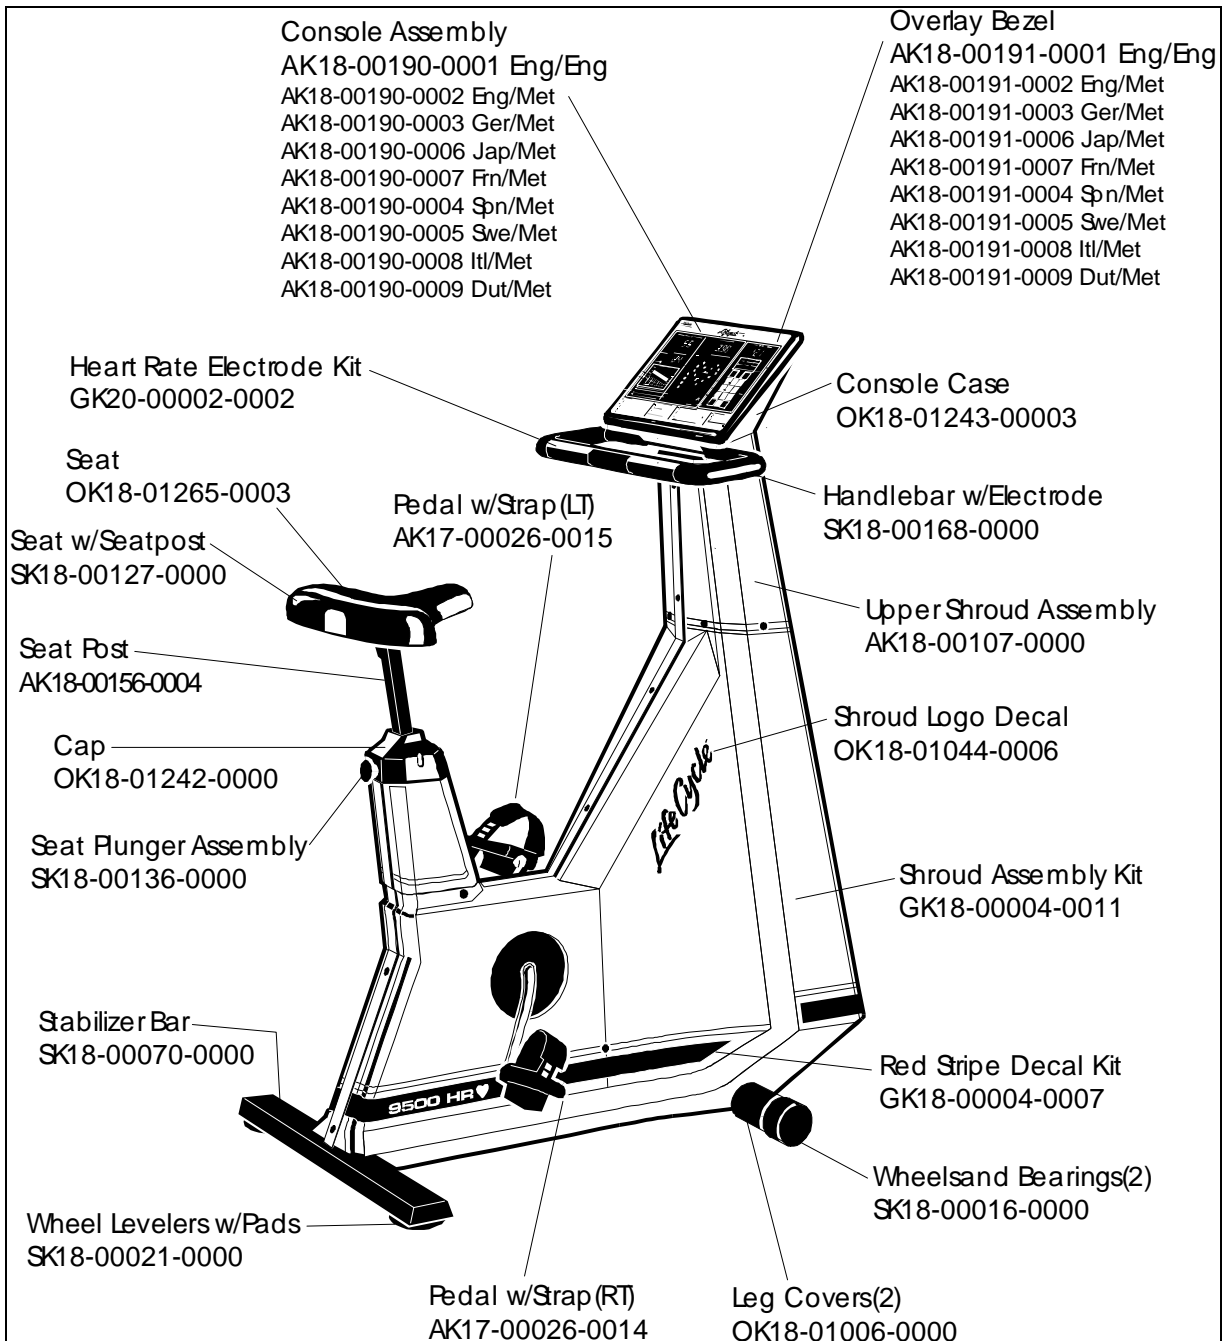

**LC-9500HR
EXERCISE BIKE**

**GK18-00020-XXXX
SN # 187772 - 188601**

LC-9500HR
EXERCISE BIKE

GK18-00020-XXXX
SN # 187772 - 188601