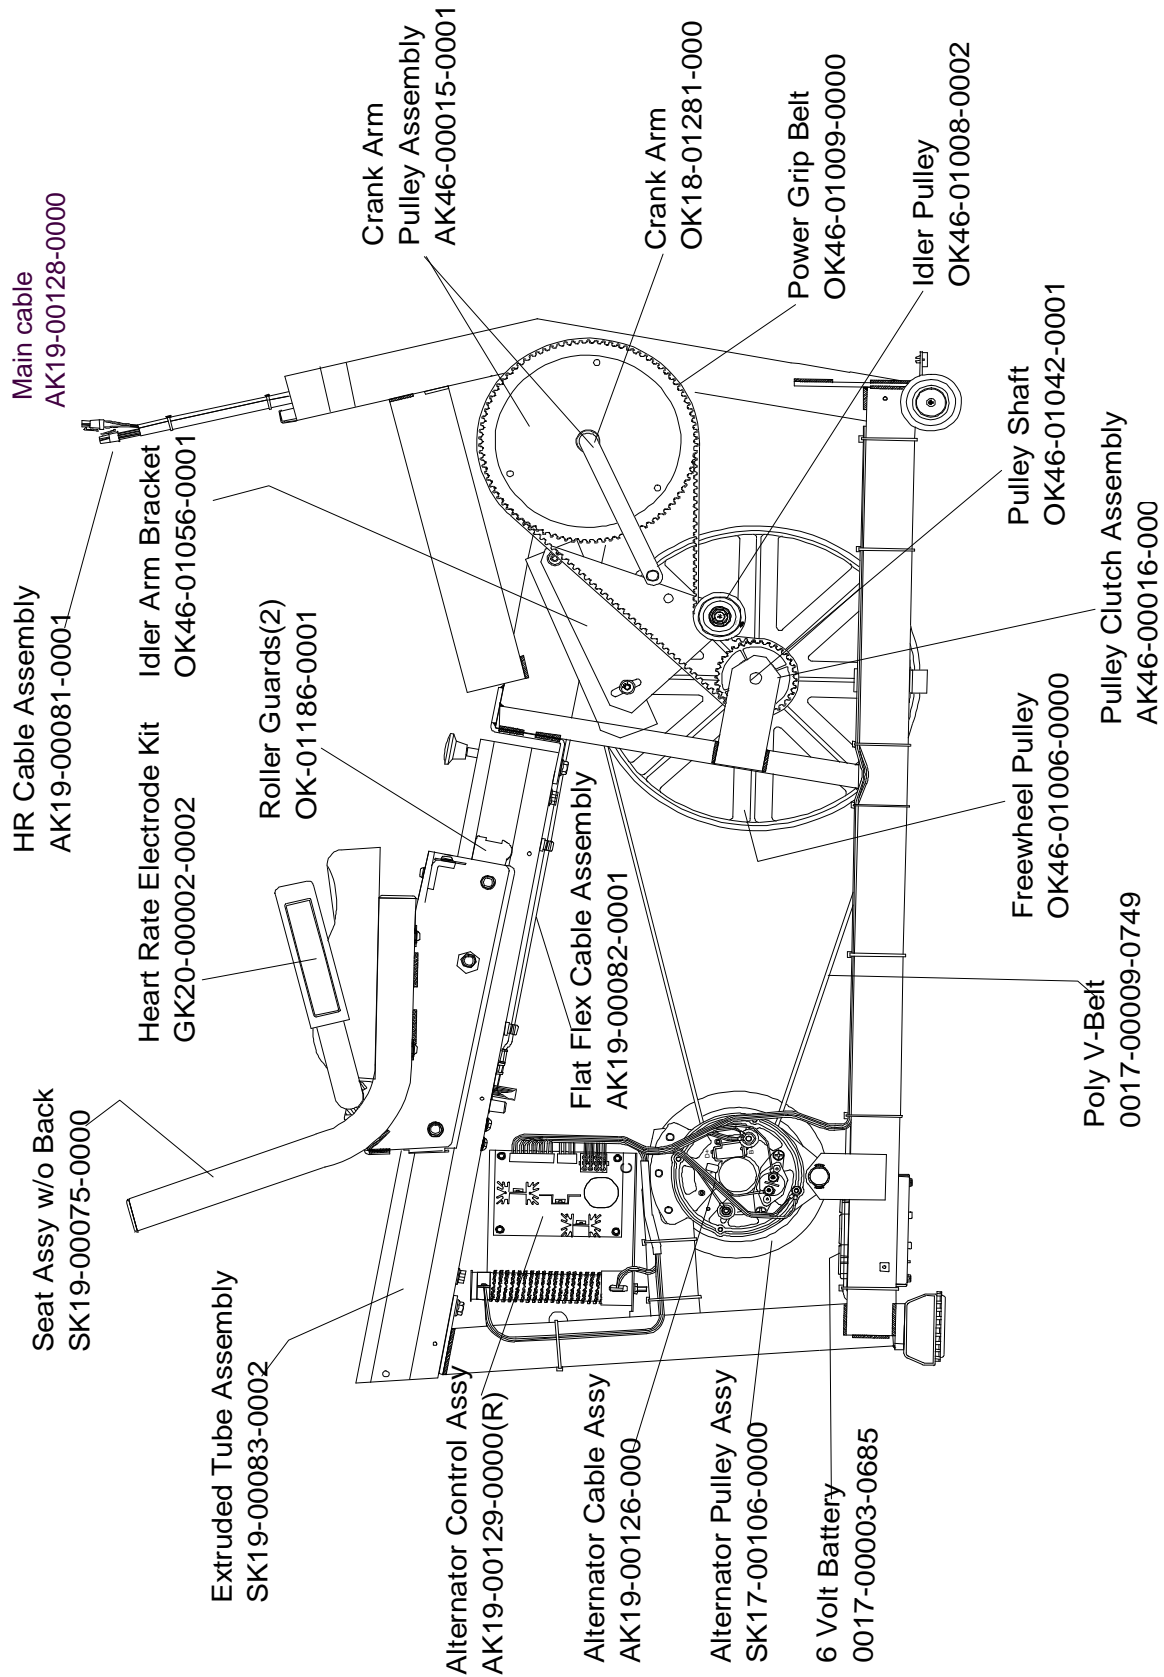

**LC-9500RHR (BELT)
EXERCISE BIKE**

GK19-00016-XXXX
SN# 495553 - 503543 (Domestic Only)

**LC-9500RHR (BELT)
EXERCISE BIKE**

GK19-00016-XXXX
SN# 495553 - 503543 (Domestic Only)

**LC-9500RHR (BELT)
EXERCISE BIKE**

GK19-00016-XXXX
SN# 495553 - 503543 (Domestic Only)