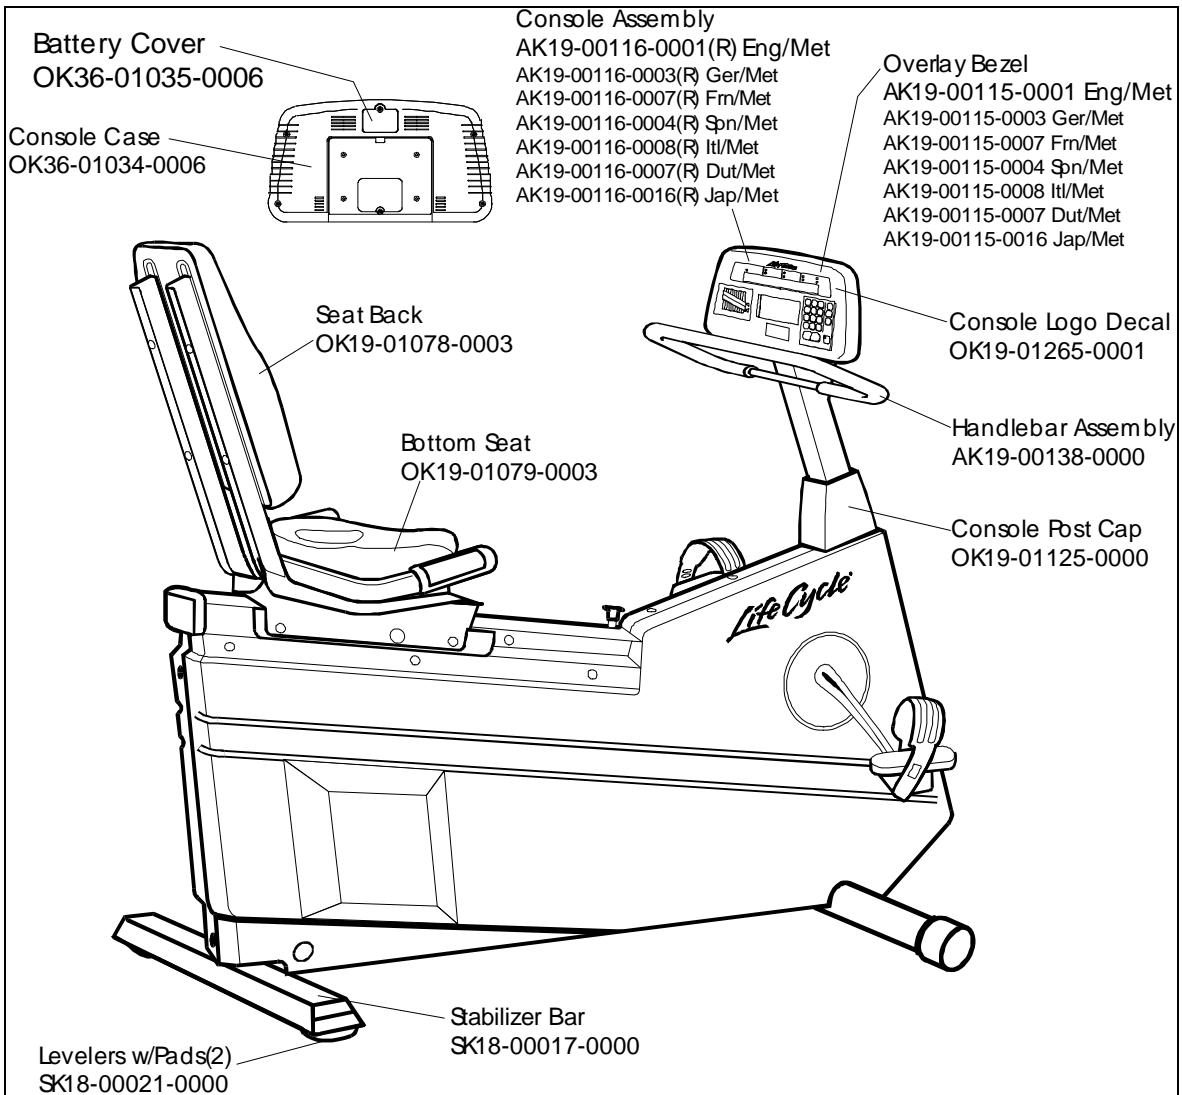

**LC-9500RHR (BELT)
EXERCISE BIKE**

GK19-00016-XXXX
SN# 495553 - 503543 (Domestic Only)

**LC-9500RHR (BELT)
EXERCISE BIKE**

GK19-00016-XXXX
SN# 495553 - 503543 (Domestic Only)

**LC-9500RHR (BELT)
EXERCISE BIKE**

GK19-00016-XXXX
SN# 495553 - 503543 (Domestic Only)