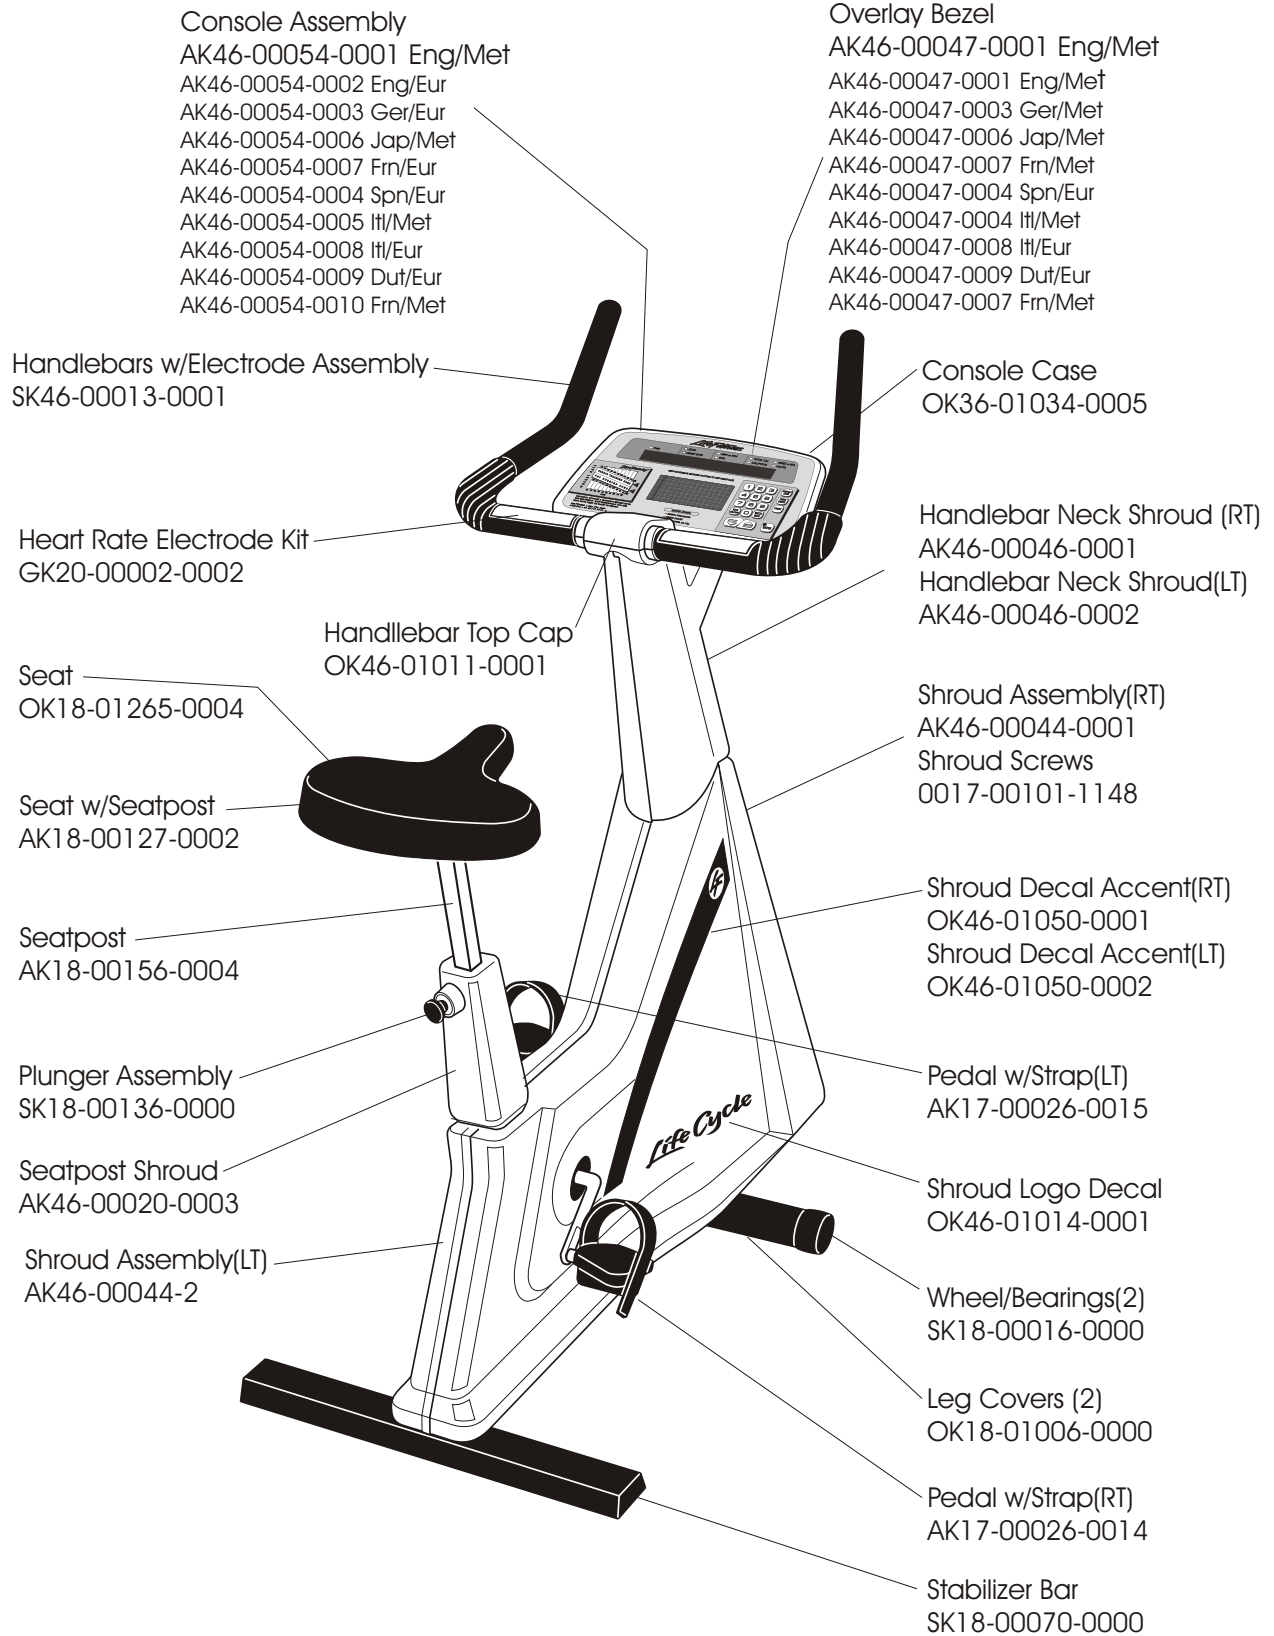

**LC-9500HR**  
**EXERCISE BIKE**

**GK46-00007-XXXX**  
**SN: 212727-UP**

**LC-9500HR  
EXERCISE BIKE**

**GK46-00007-XXXX  
SN: 212727-UP**