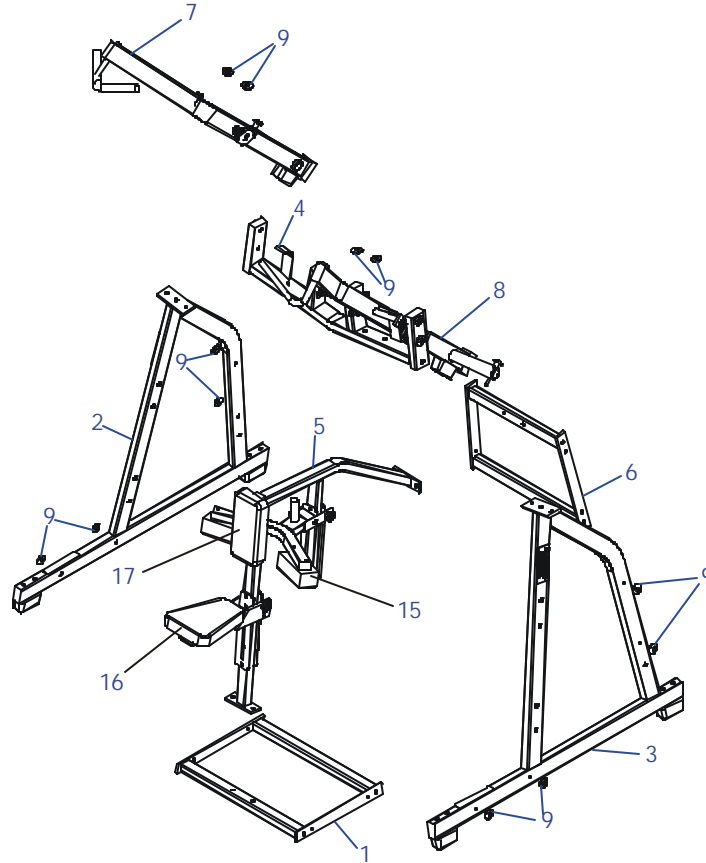

# ILWPD - ISO-Behind Neck Pulldown

ITEM	QTY	PART NO	DESCRIPTION
1	1	ILWPD-CBX-0	Base frame assembly
2	1	ILWPD-CSFL-0	Left side frame assembly
3	1	ILWPD-CSFR-0	Right side frame assembly
4	1	ILWPD-CTX-0	Top frame assembly
5	1	ILWPD-CST-0	Seat/restraint assembly
6	1	ILWPD-CFX-0	Front frame assembly
7	1	ILWPD-CMAL-0	Left movement arm assembly
8	1	ILWPD-CMAR-0	Right movement arm assembly
9	12	H-BACK-WASH	Backing Washer
10	8	HHB.5X3	1/2x3 bolt
11	20	WASH.5STAR	1/2" Internal lock washer
12	12	NUT.5LOCK	1/2" Thick lock nut
13	8	HHB.5x2.5	1/2x2-1/2 1/2 Bolt
14	4	NUT.5JAMLOCK	1/2" Thin lock nut
15	2	U-4W	Knee pad
16	1	U-12.5	Seat pad
17	1	U-12-4.5	Chest pad