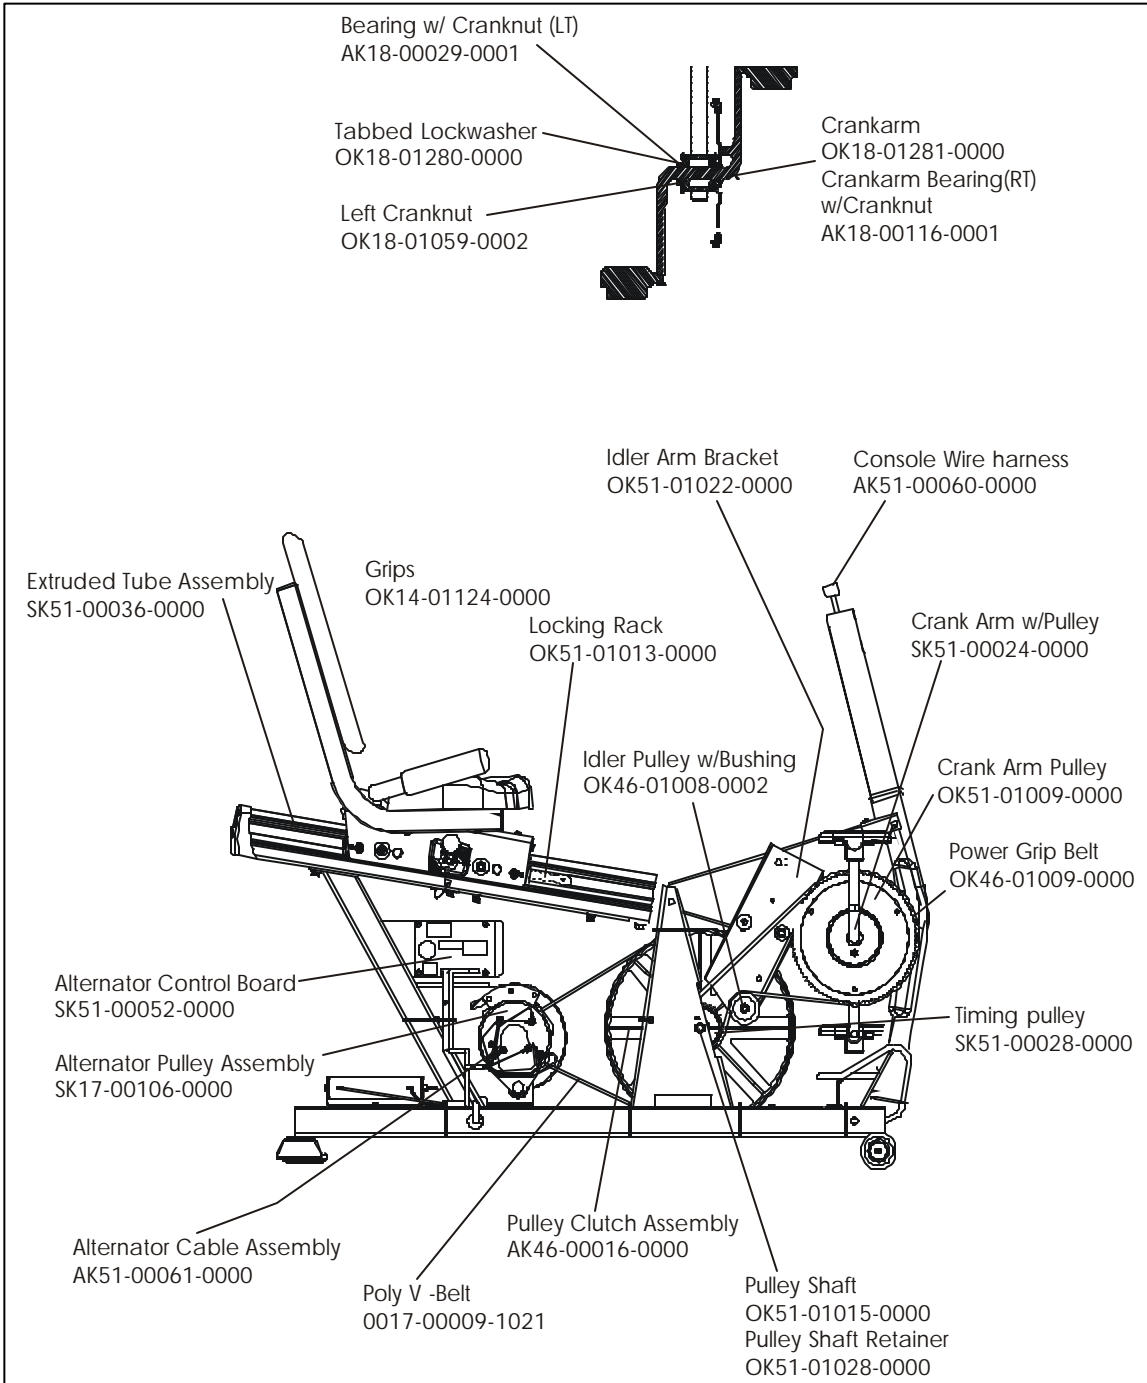

LC-8500R
EXERCISE BIKE

LC85R-0100-27

Serial Number 922826 - Up

LC-8500R
EXERCISE BIKE

LC85R-0100-27

Serial Number 922826 - Up

LC-8500R
EXERCISE BIKE

LC85R-0100-27

Serial Number 922826 - Up