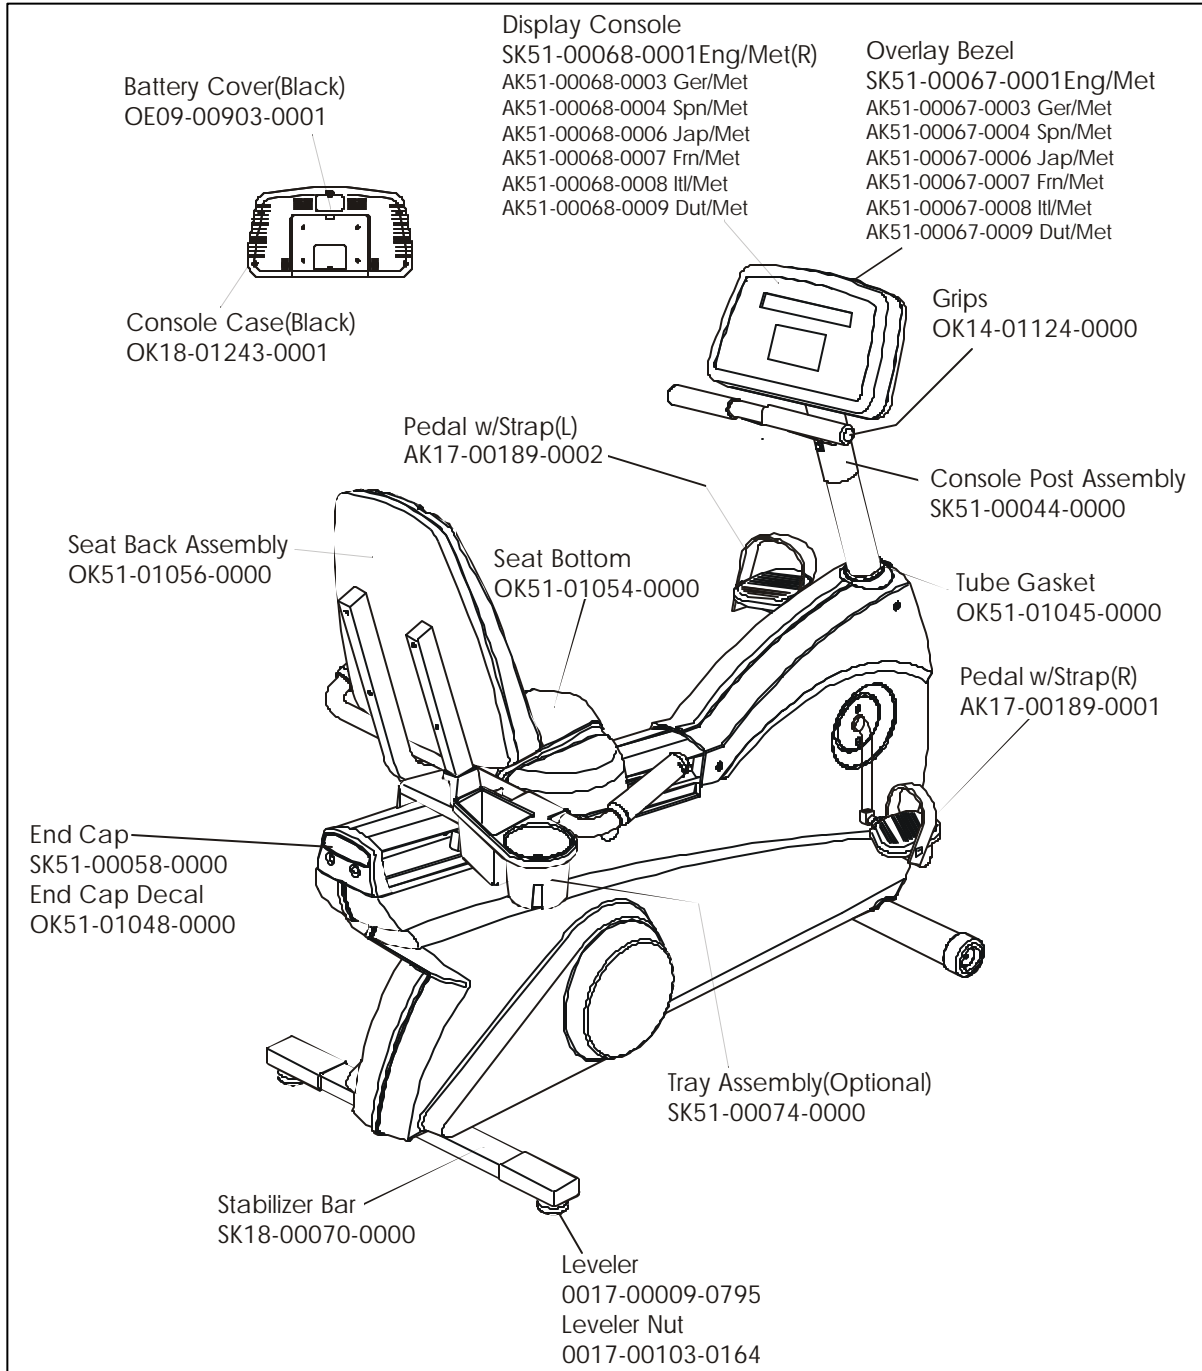

LC-8500R
EXERCISE BIKE

LC85R-0100-27

Serial Number 922826 - Up

LC-8500R
EXERCISE BIKE

LC85R-0100-27

Serial Number 922826 - Up

LC-8500R
EXERCISE BIKE

LC85R-0100-27

Serial Number 922826 - Up