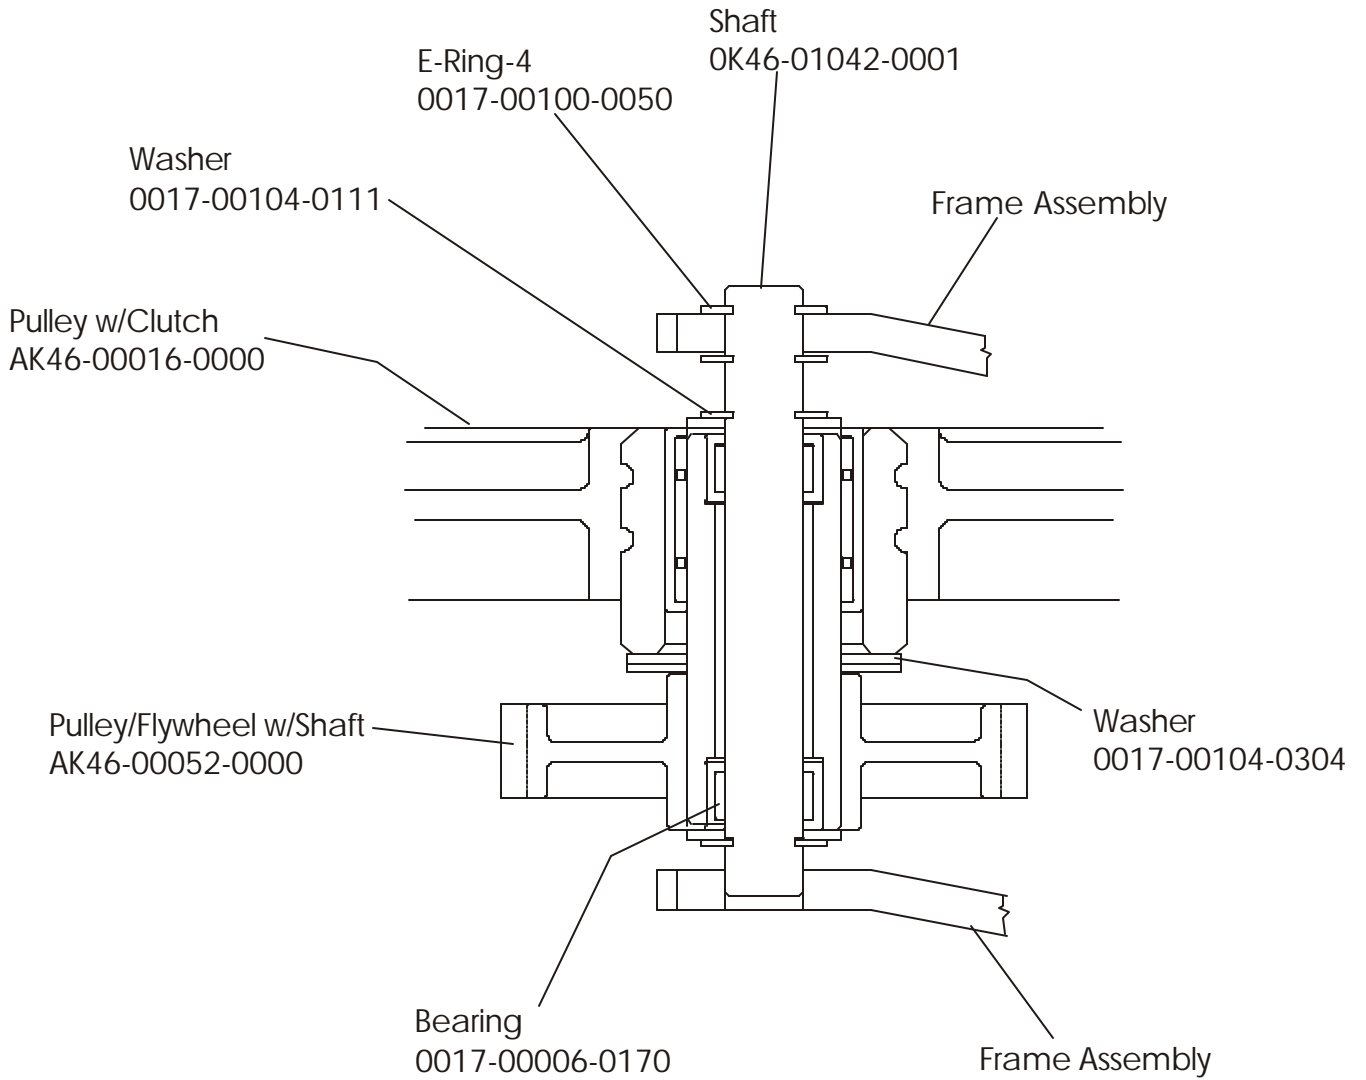

Life Cycle LC9500HR - LC95-0XXX-10

Freewheel Pulley/Clutch Assembly