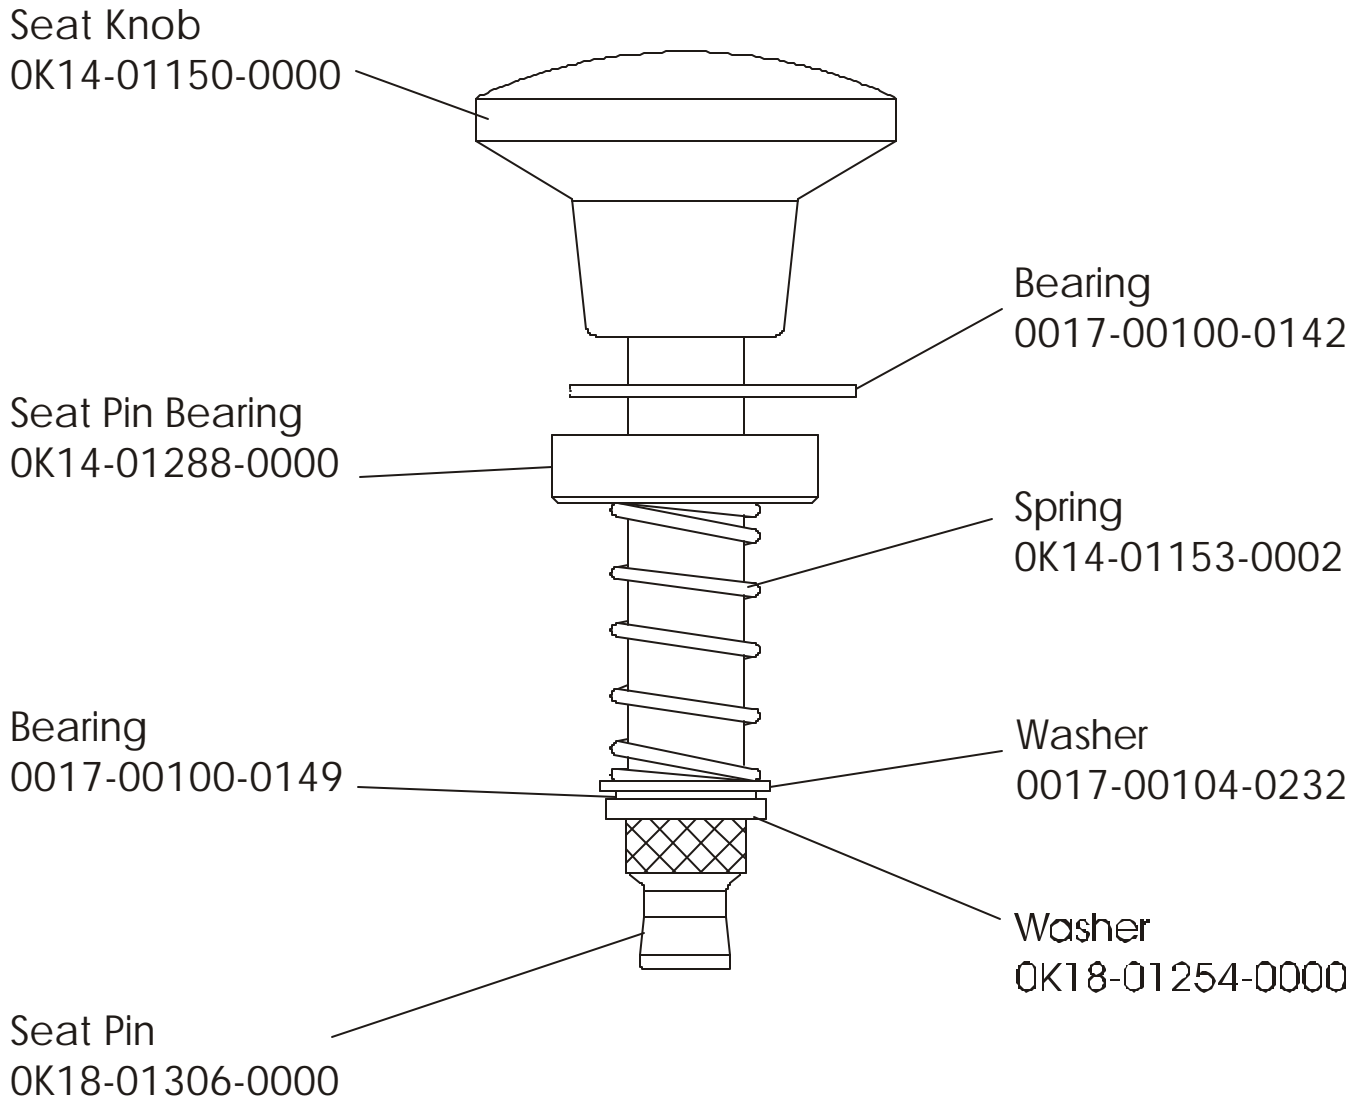

Life Cycle LC9500HR - LC95-0XXX-10
Seat Plunger Assembly - SK18-00136-0000