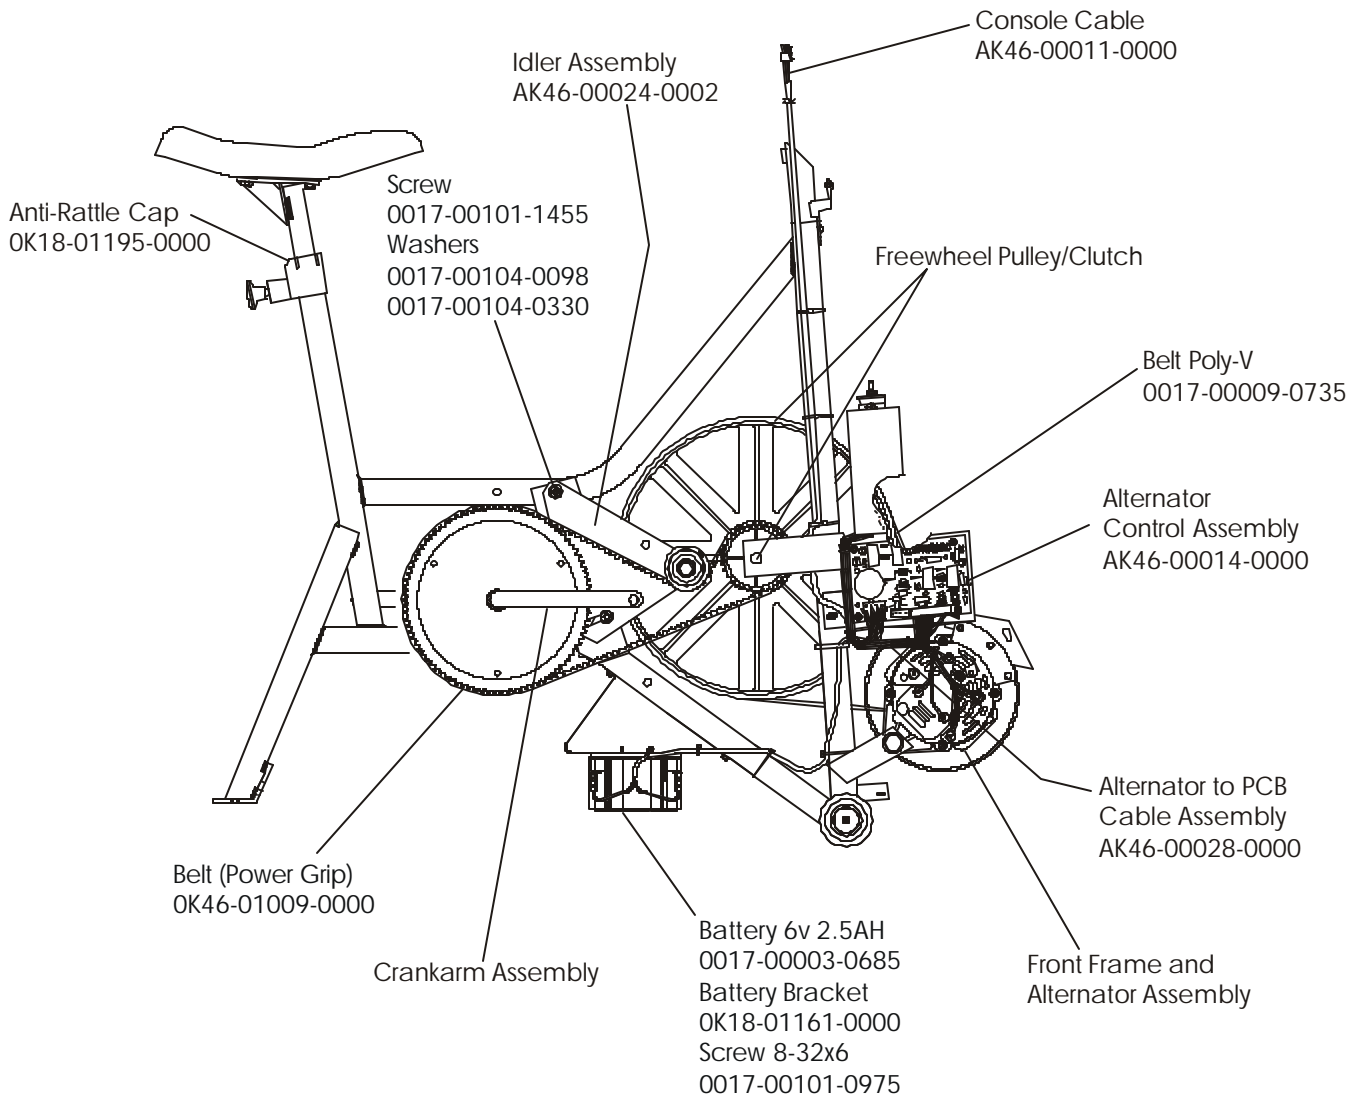

## General Assembly

---

NOTE: Installation Instructions MO51-00K20-A287,  
Operator Manual M051-00K20-B125,  
Service Manual M051-00K46-B004,  
and Hardware Kit AK46-00065-0000.

## Right Side Frame

## Freewheel Pulley/Clutch Assembly

---

**Life Cycle LC9500HR - LC95-0XXX-10**  
**Idler Arm Assembly - AK46-00024-0002**

---

## Seat/Seat Post Assembly - AK18-00127-0004

---

**Life Cycle LC9500HR - LC95-0XXX-10**  
**Seat Plunger Assembly - SK18-00136-0000**

---

**Life Cycle LC9500HR - LC95-0XXX-10**  
**Alternator Control Assembly - AK46-00014-0000**