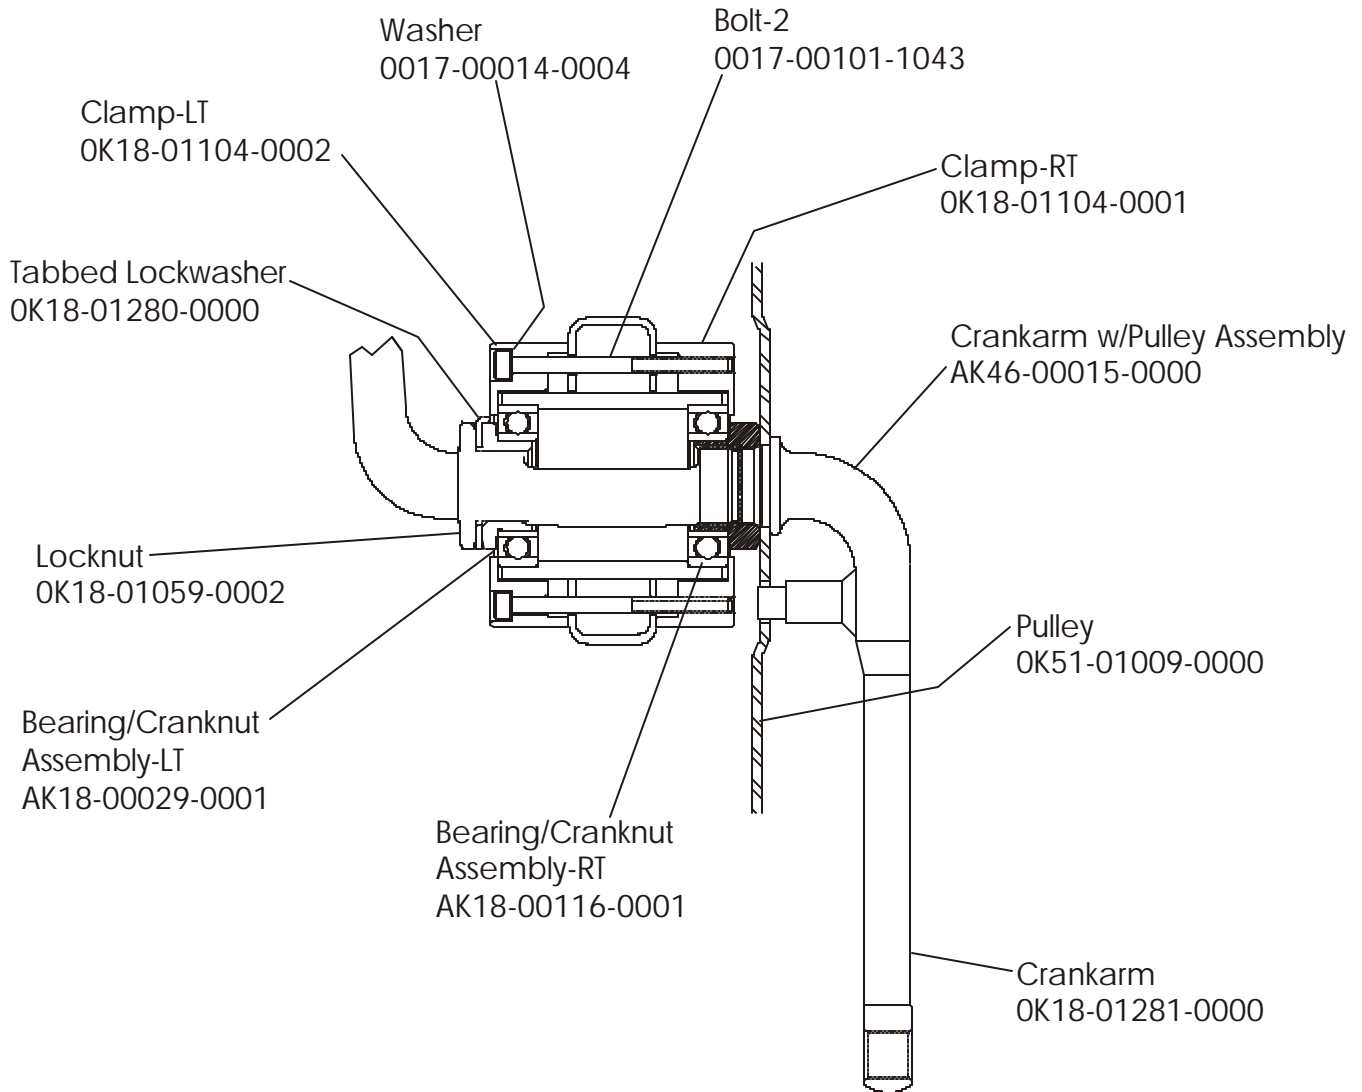

Life Cycle LC9500HR - LC95-0XXX-10 Crankarm Assembly

Note: Bearing Kit Number GK18-00004-0023