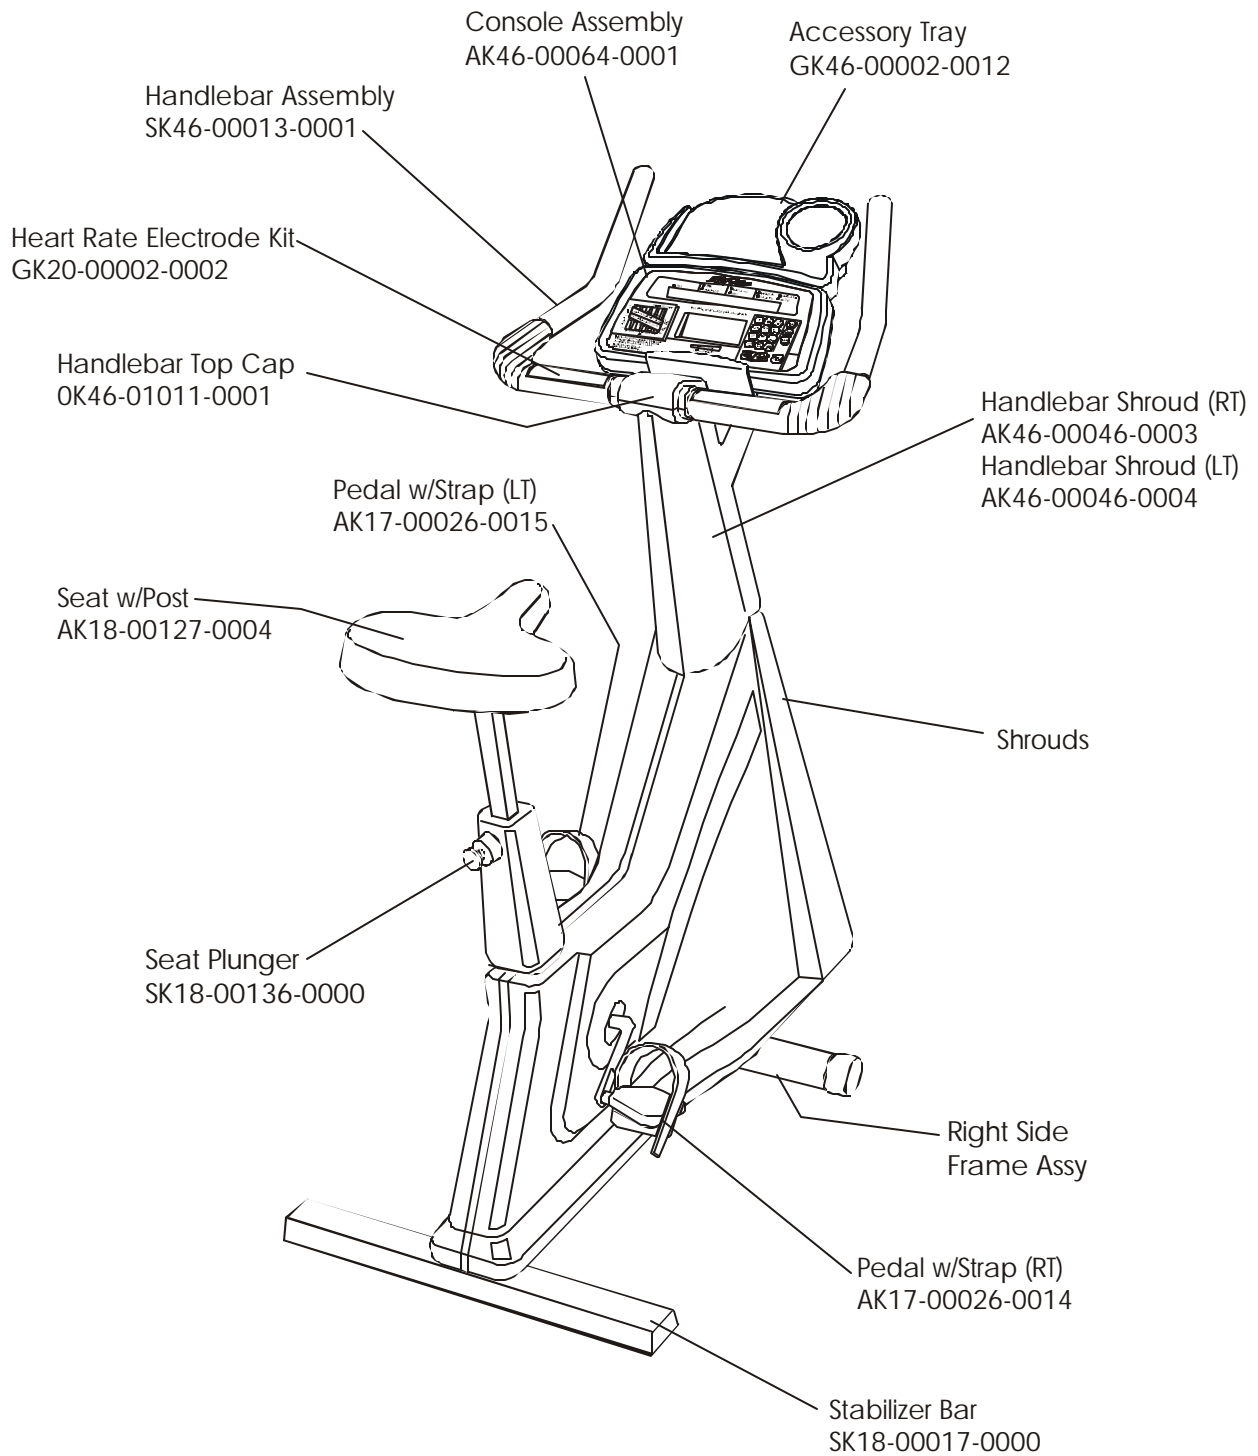

Life Cycle LC9500HR - LC95-0XXX-10

General Assembly

NOTE: Installation Instructions MO51-00K20-A287,
Operator Manual M051-00K20-B125,
Service Manual M051-00K46-B004,
and Hardware Kit AK46-00065-0000.