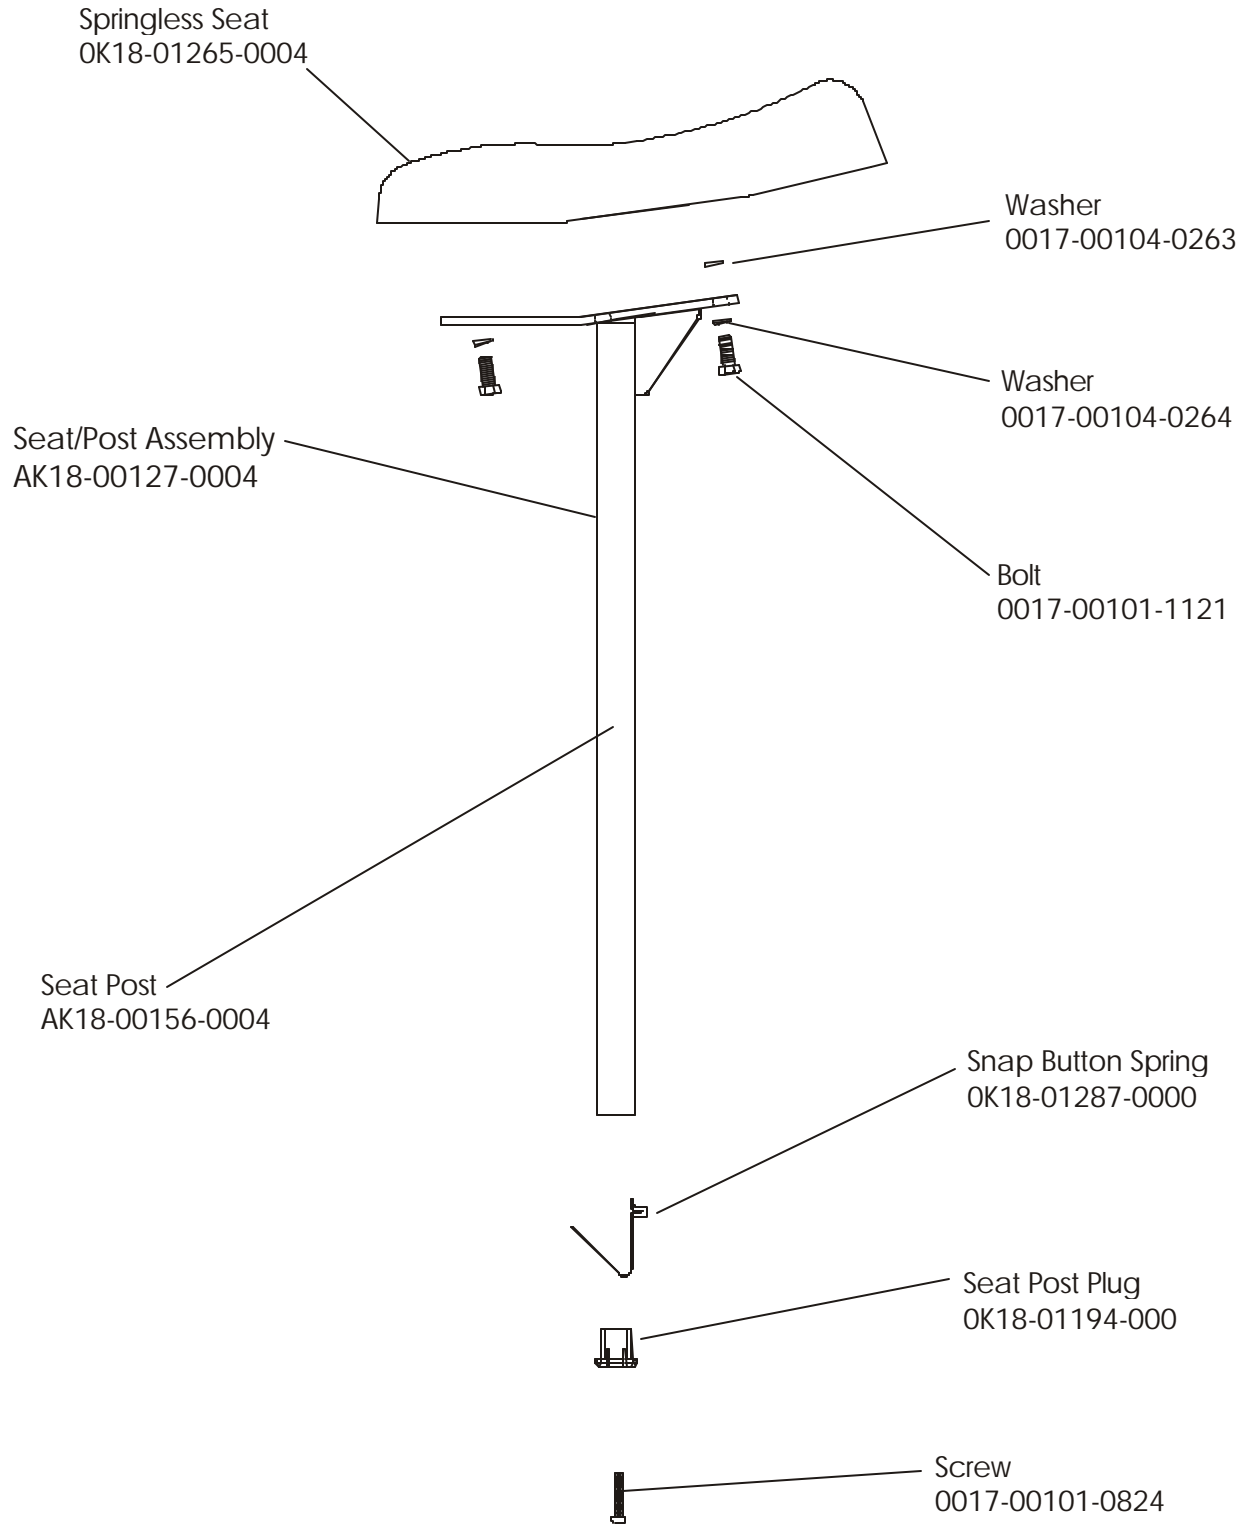

Life Cycle LC9500HR - LC95-0XXX-10

Seat/Seat Post Assembly - AK18-00127-0004