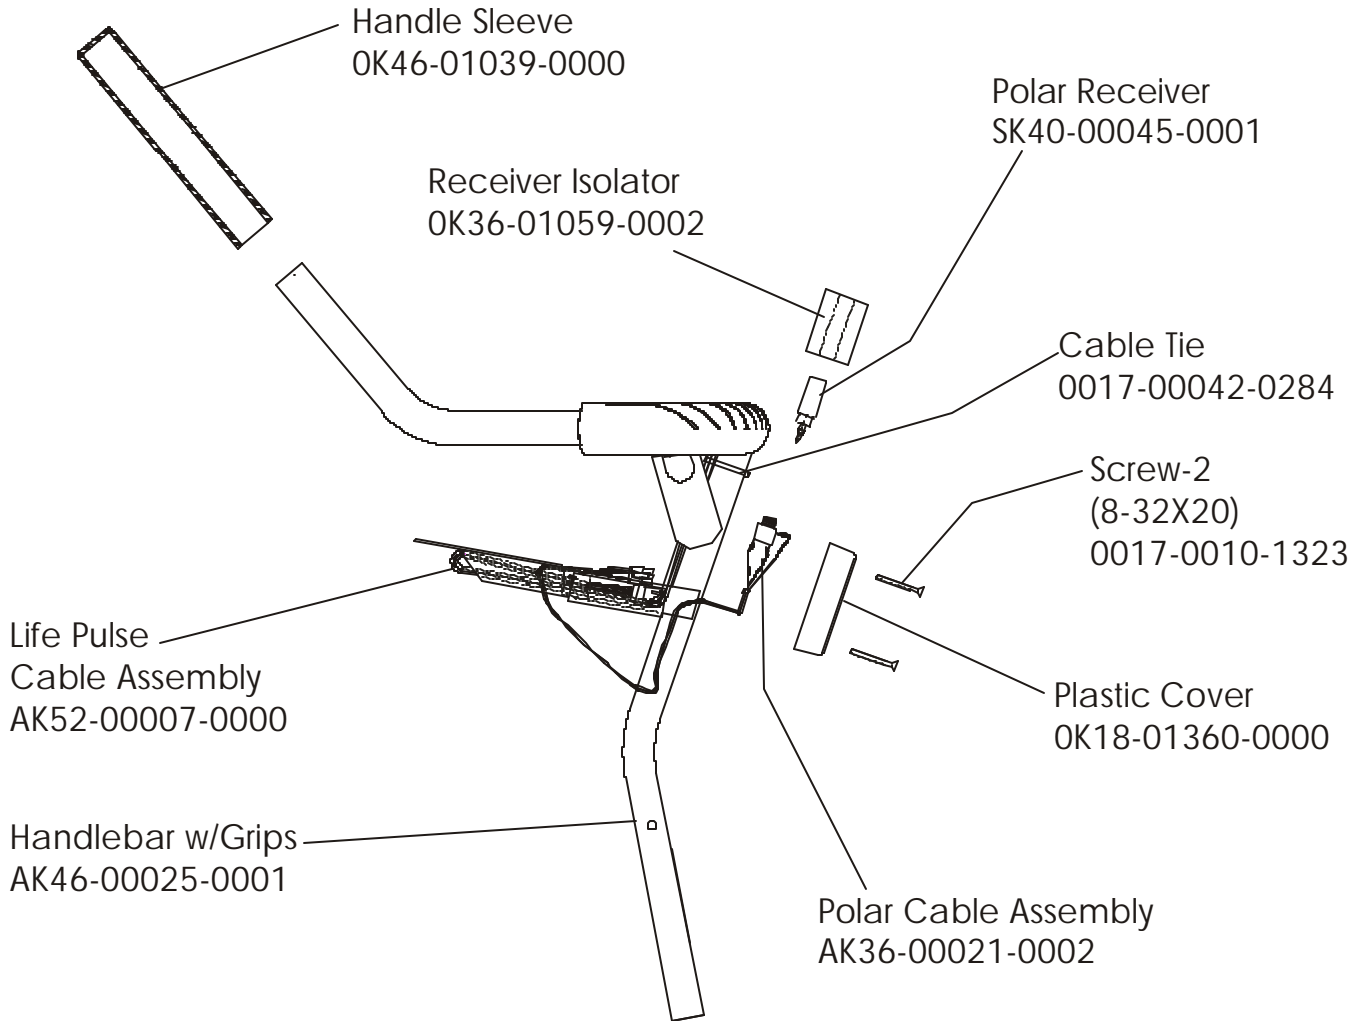

Life Cycle LC9500HR - LC95-0XXX-10 Handlebar Assembly