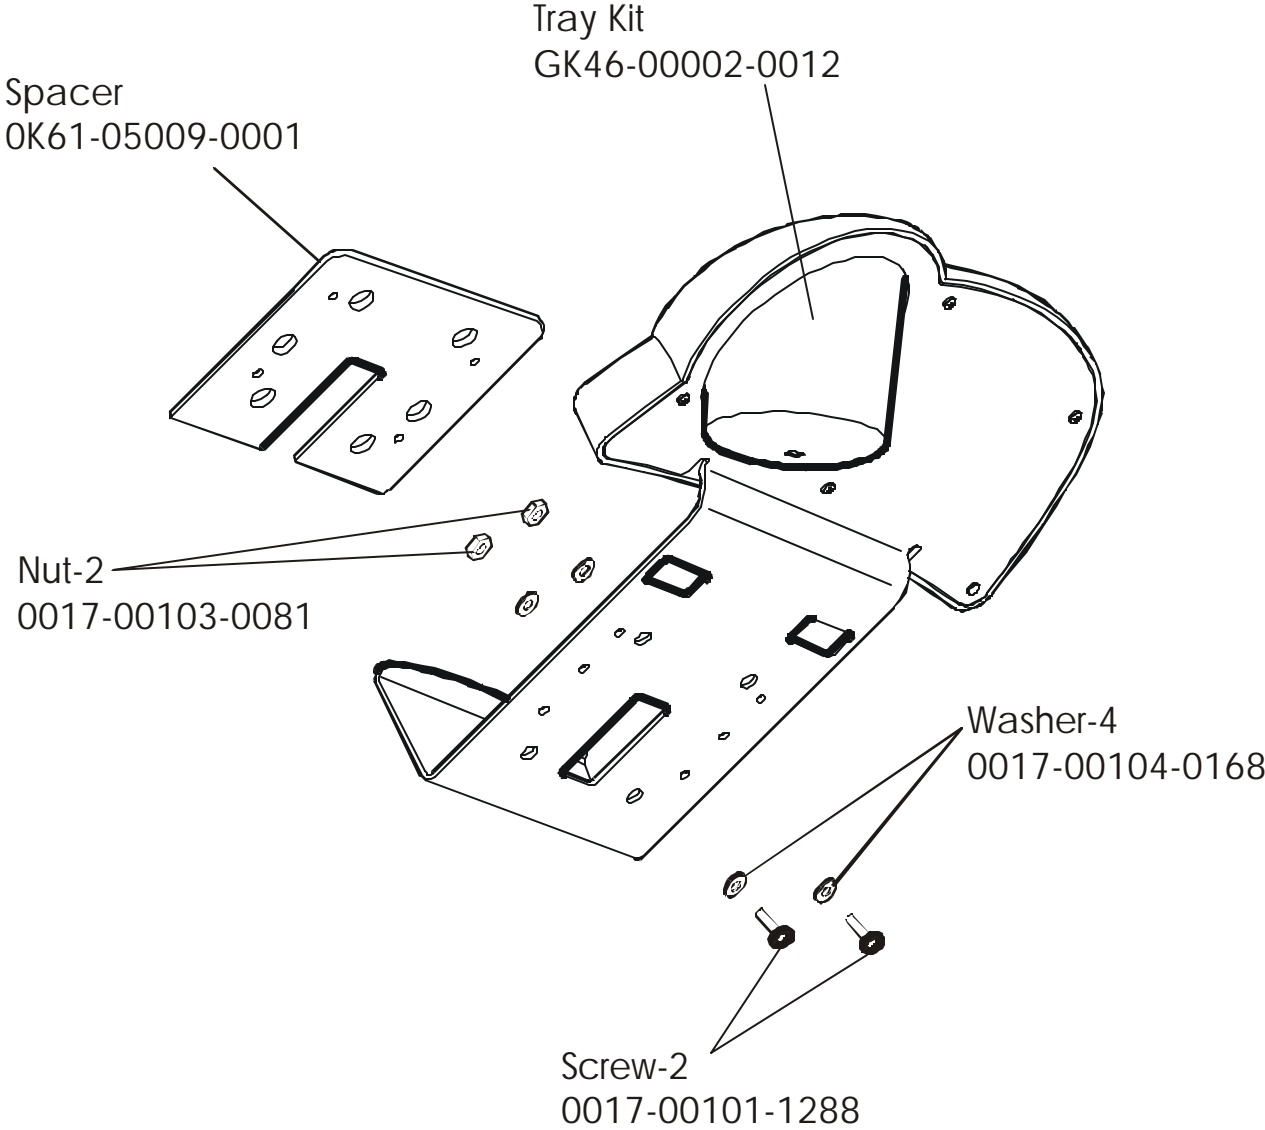

Console Case (Grey)  
 OK36-01187-0007

Battery Cover  
 OK36-01035-0005

Screw  
 0017-00101-1104

Screw  
 0017-00101-0823

**Life Cycle LC9500HR - LC95-0XXX-10**  
**Accessory Tray**

---