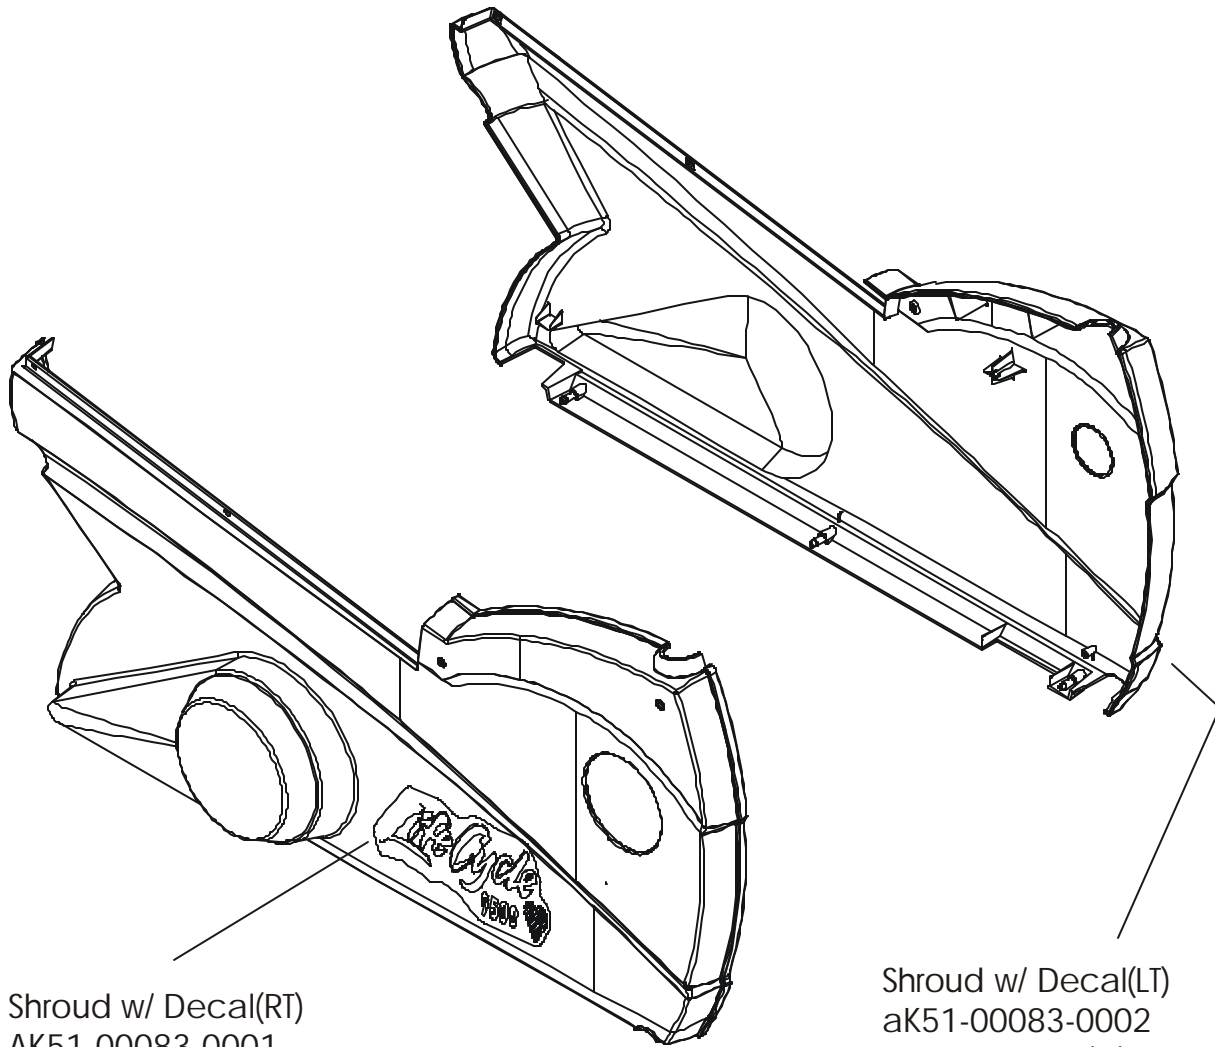

Shroud w/ Decal(RT)
AK51-00083-0001
Shroud Decal(RT)
OK51-01041-0000

Shroud w/ Decal(LT)
aK51-00083-0002
Shroud Decal(LT)
OK51-01041-0000

Shroud Screw(11)
0017-00101-0991