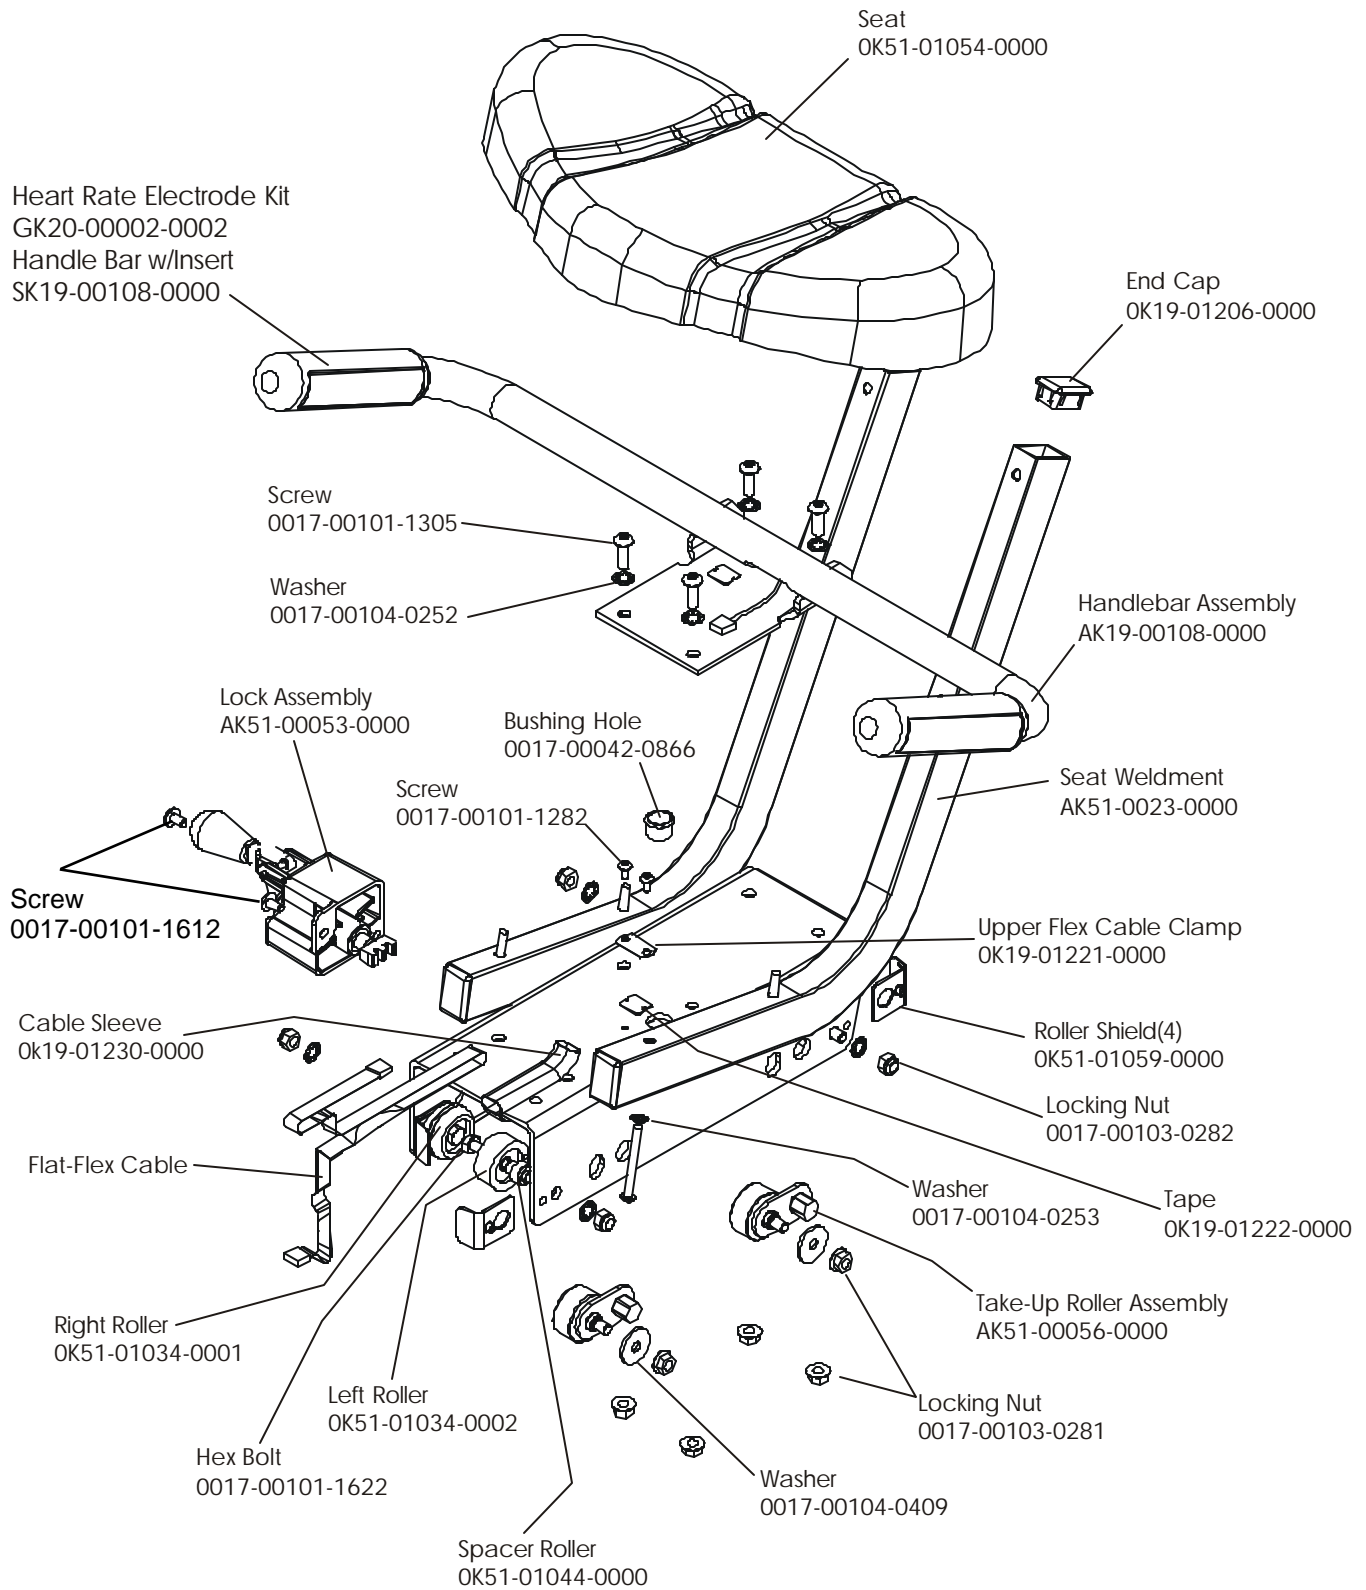

# LC95 Recumbent Frame Components - Left Side

LC95R-0100-30

# LC95 Recumbent Extrusion Tube

LC95R-0100-30

**LC95 Recumbent  
Crank Arm Assembly**

**LC95R-0100-30**

NOTE: Order Crank Bearing Kit GK51-00002-0001

**LC95 Recumbent  
Stabilizer Bar Assembly**

**LC95R-0100-30**

**LC95 Recumbent  
Seat Assembly AK51-00011-0000**

**LC95R-0100-30**

**LC95 Recumbent  
Lock Assembly AK51-00053-0000**

**LC95R-0100-30**

**LC95 Recumbent**  
**Idler Pulley Assembly AK51-00089-0001**

**LC95R-0100-30**

# LC95 Recumbent Pulley Clutch Assembly

LC95R-0100-30

Shroud w/ Decal(RT)  
AK51-00083-0001  
Shroud Decal(RT)  
OK51-01041-0000

Shroud w/ Decal(LT)  
aK51-00083-0002  
Shroud Decal(LT)  
OK51-01041-0000