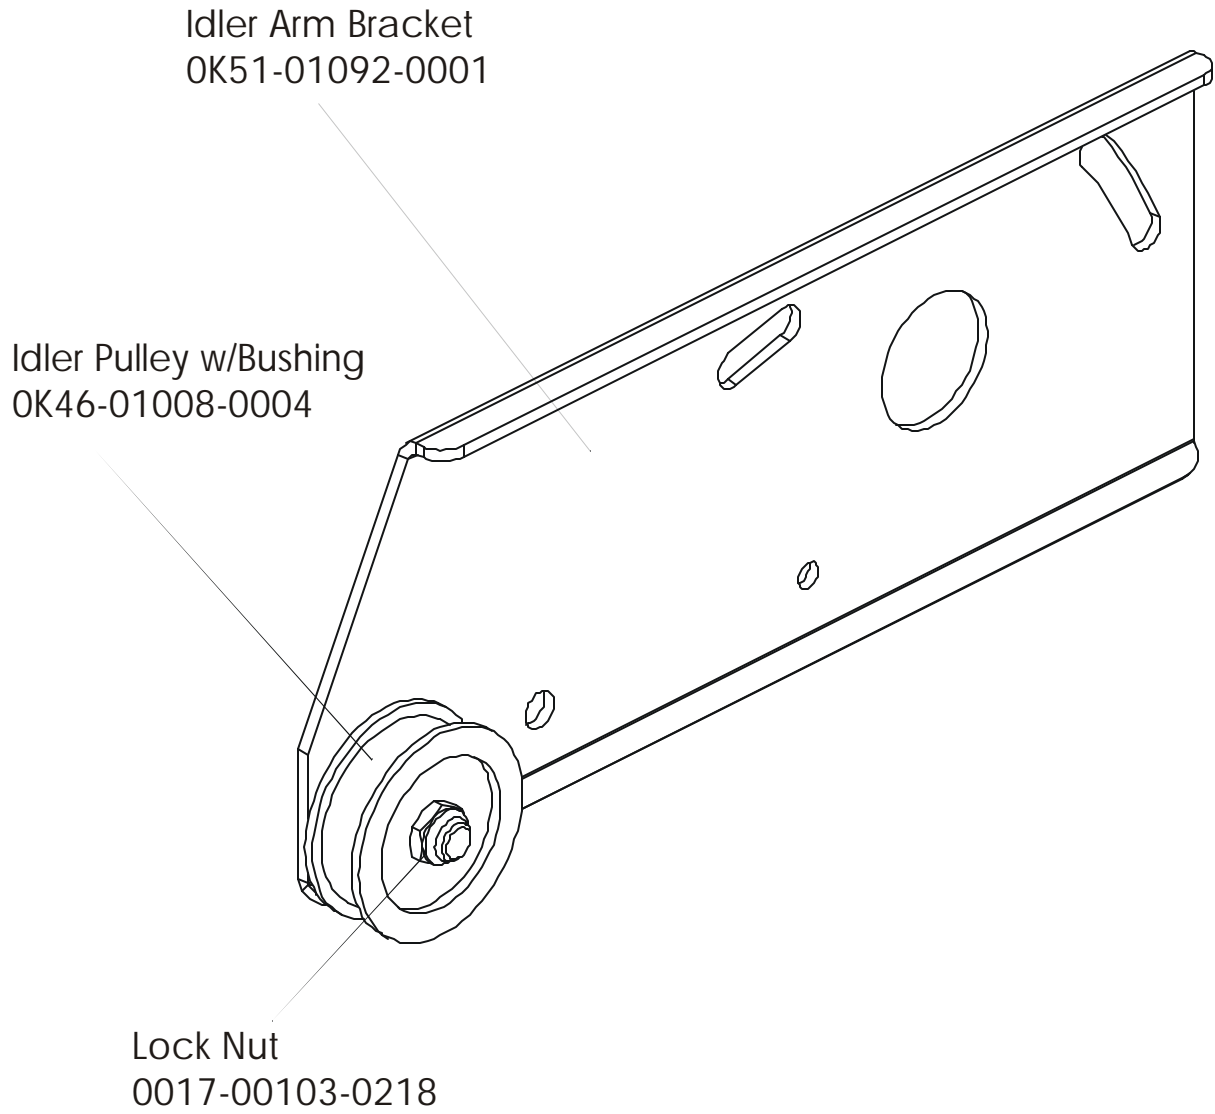

# LC95 Recumbent Extrusion Tube

LC95R-0100-30

**LC95 Recumbent  
Crank Arm Assembly**

**LC95R-0100-30**

NOTE: Order Crank Bearing Kit GK51-00002-0001

**LC95 Recumbent  
Stabilizer Bar Assembly**

**LC95R-0100-30**

**LC95 Recumbent  
Seat Assembly AK51-00011-0000**

**LC95R-0100-30**

**LC95 Recumbent  
Lock Assembly AK51-00053-0000**

**LC95R-0100-30**

**LC95 Recumbent**  
**Idler Pulley Assembly AK51-00089-0001**

**LC95R-0100-30**