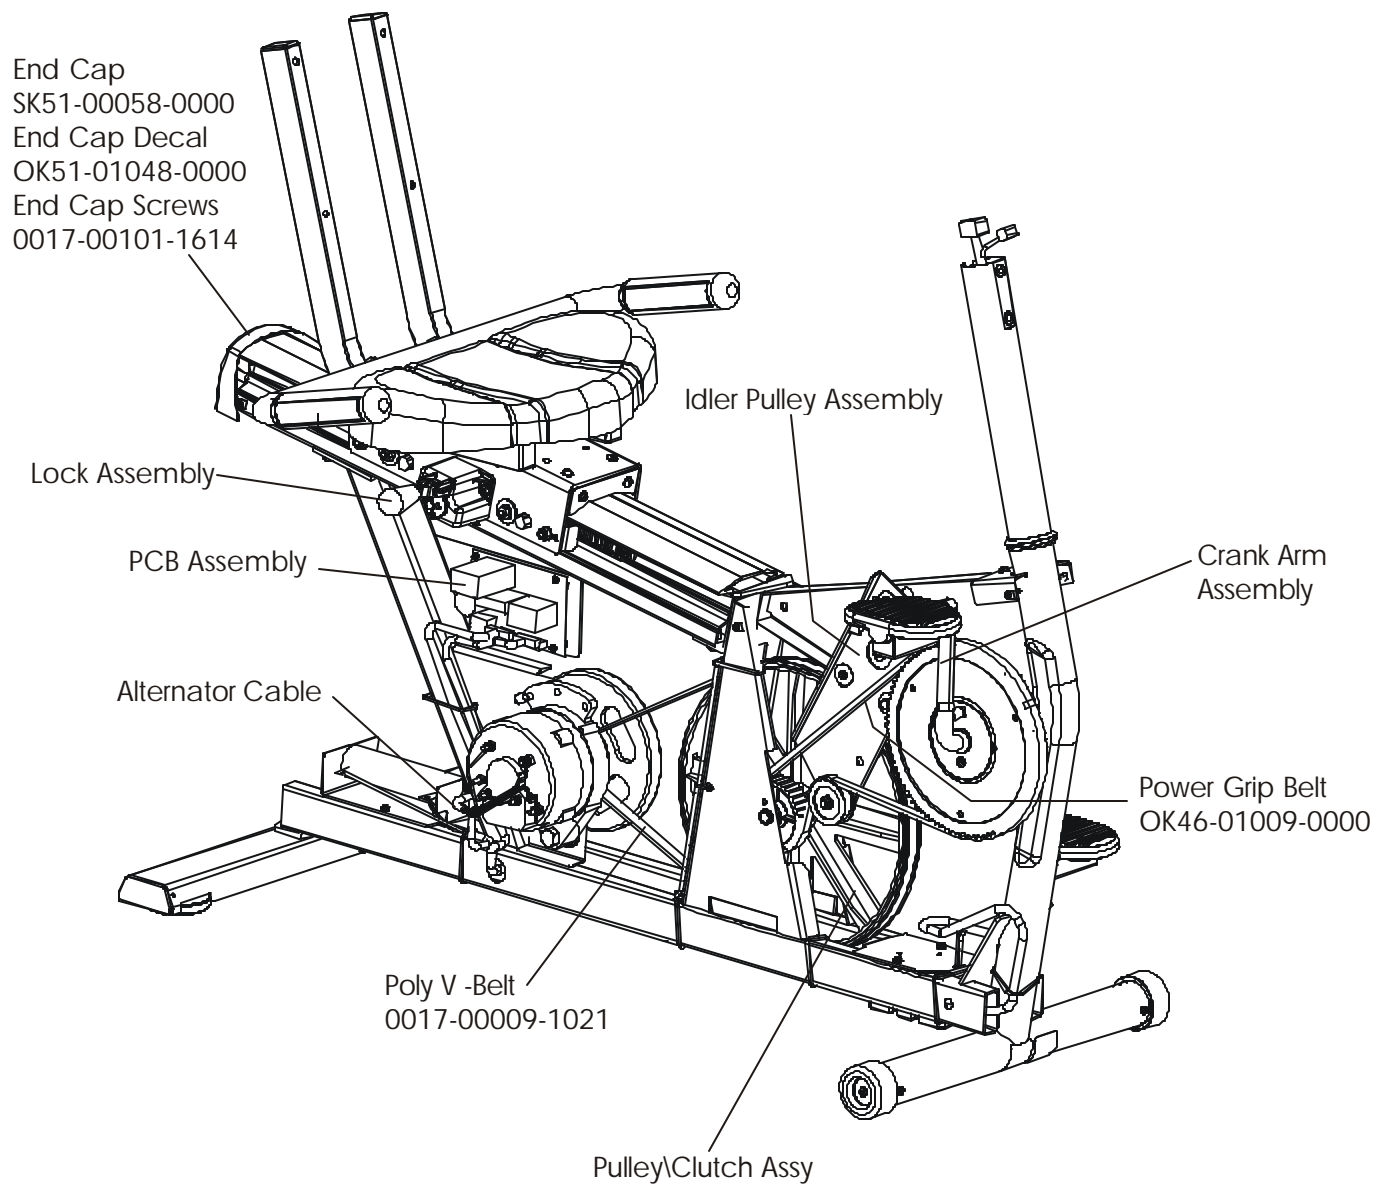

Console Case (Black)  
OK36-01187-0008

Screw  
0017-00101-0393

Battery Cover  
OK36-01035-0006

Screw  
0017-00101-0823 (4)

# LC95 Recumbent Frame Components - Right Side

LC95R-0100-30