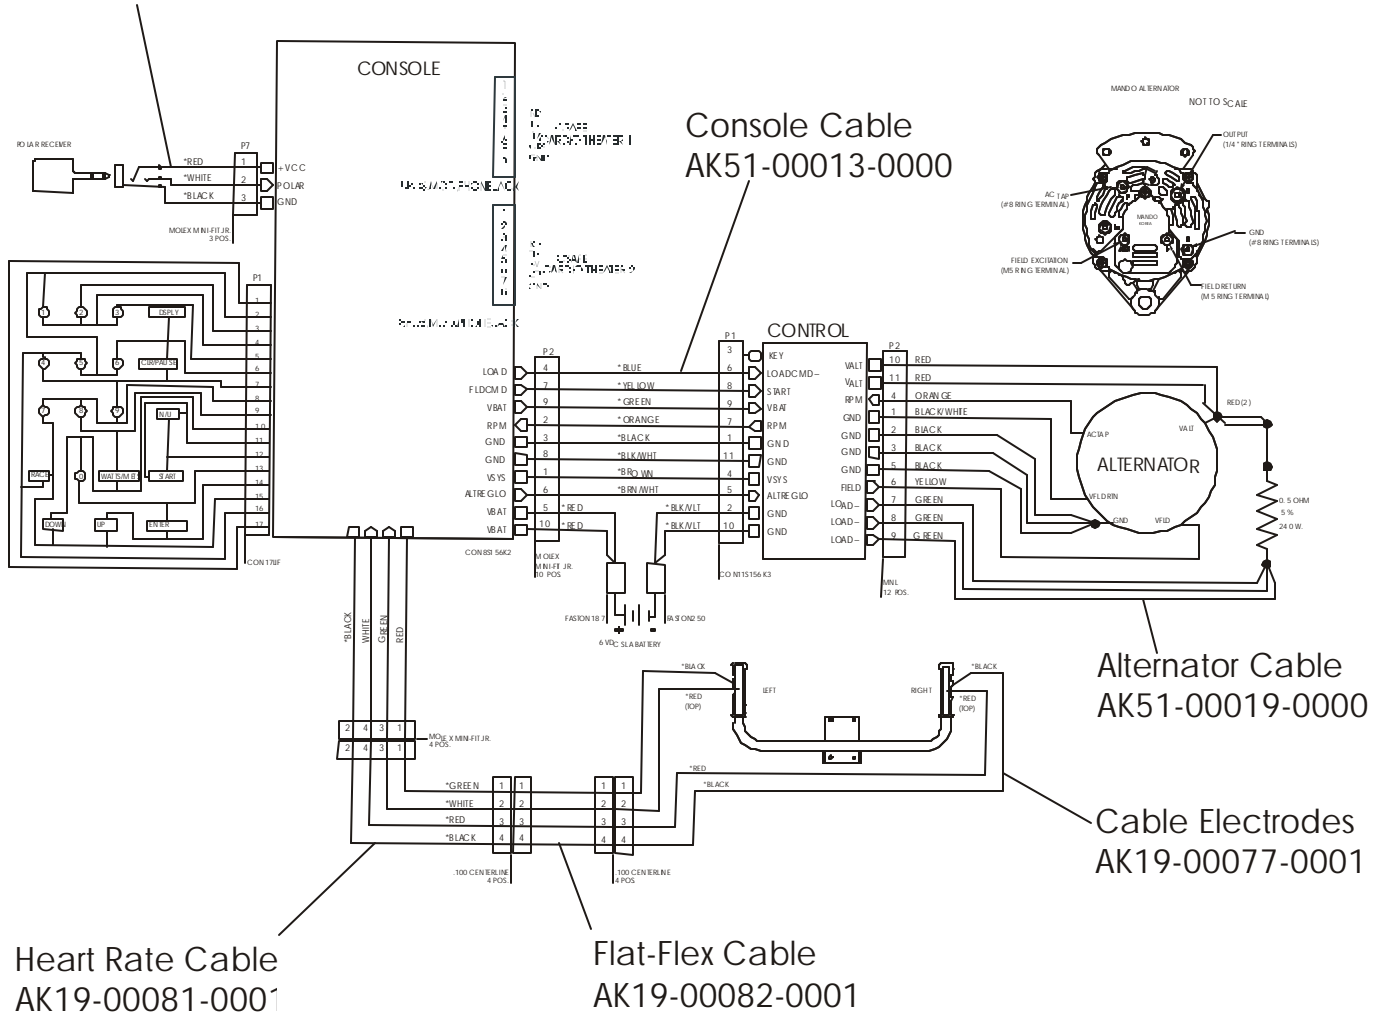

LC95 Recumbent Cables

LC95R-0100-30

Polar Cable
AK36-00021-00002

Console Cable
AK51-00013-0000

Alternator Cable
AK51-00019-0000

Cable Electrodes
AK19-00077-0001

Heart Rate Cable
AK19-00081-0001

Flat-Flex Cable
AK19-00082-0001