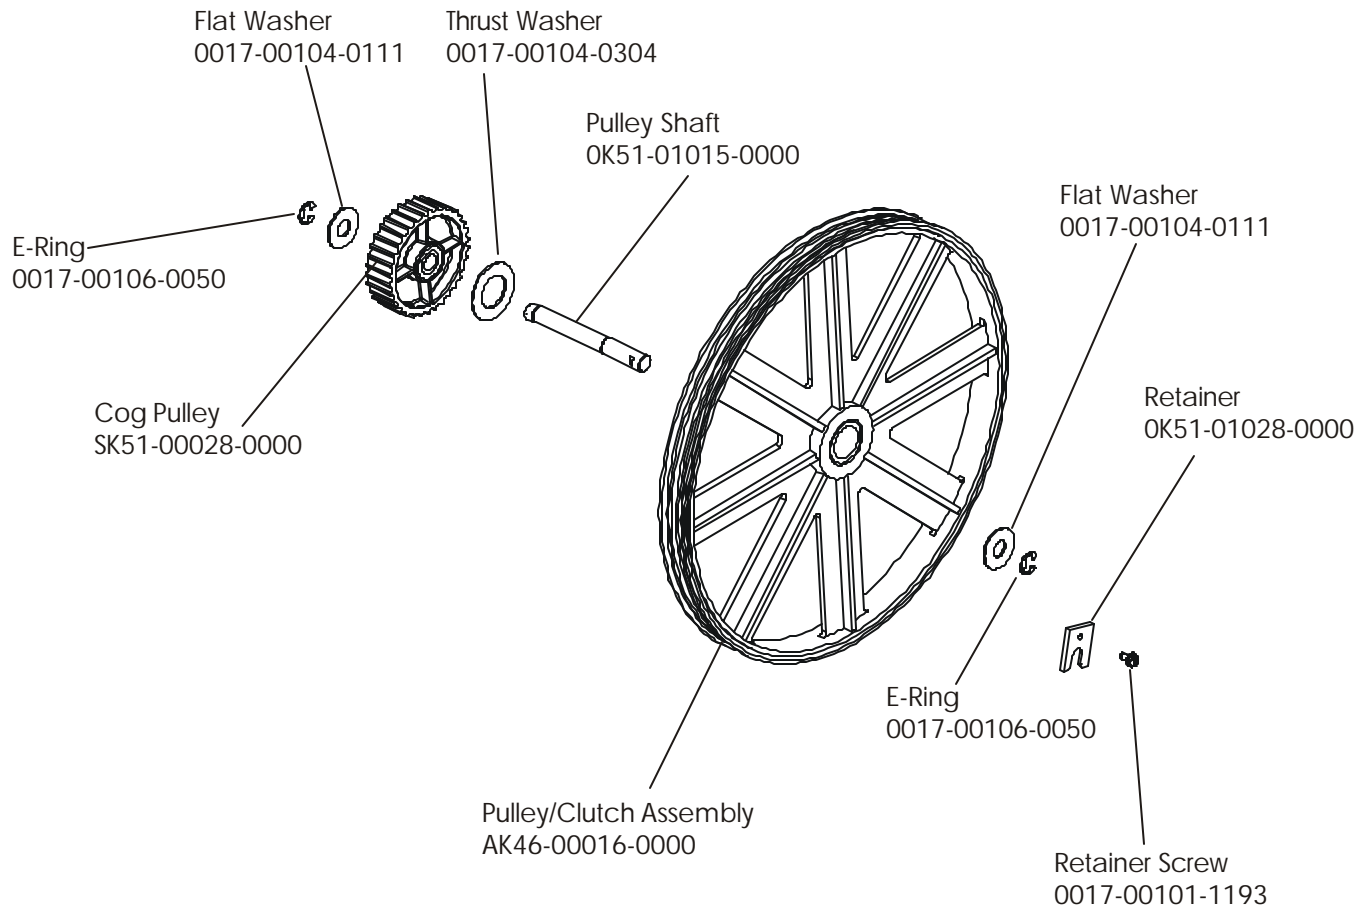

# LC95 Recumbent Extrusion Tube

LC95R-0100-30

**LC95 Recumbent  
Crank Arm Assembly**

**LC95R-0100-30**

NOTE: Order Crank Bearing Kit GK51-00002-0001

**LC95 Recumbent  
Stabilizer Bar Assembly**

**LC95R-0100-30**

**LC95 Recumbent  
Seat Assembly AK51-00011-0000**

**LC95R-0100-30**

**LC95 Recumbent  
Lock Assembly AK51-00053-0000**

**LC95R-0100-30**

**LC95 Recumbent**  
**Idler Pulley Assembly AK51-00089-0001**

**LC95R-0100-30**

# LC95 Recumbent Pulley Clutch Assembly

LC95R-0100-30

Shroud w/ Decal(RT)  
AK51-00083-0001  
Shroud Decal(RT)  
OK51-01041-0000

Shroud w/ Decal(LT)  
aK51-00083-0002  
Shroud Decal(LT)  
OK51-01041-0000