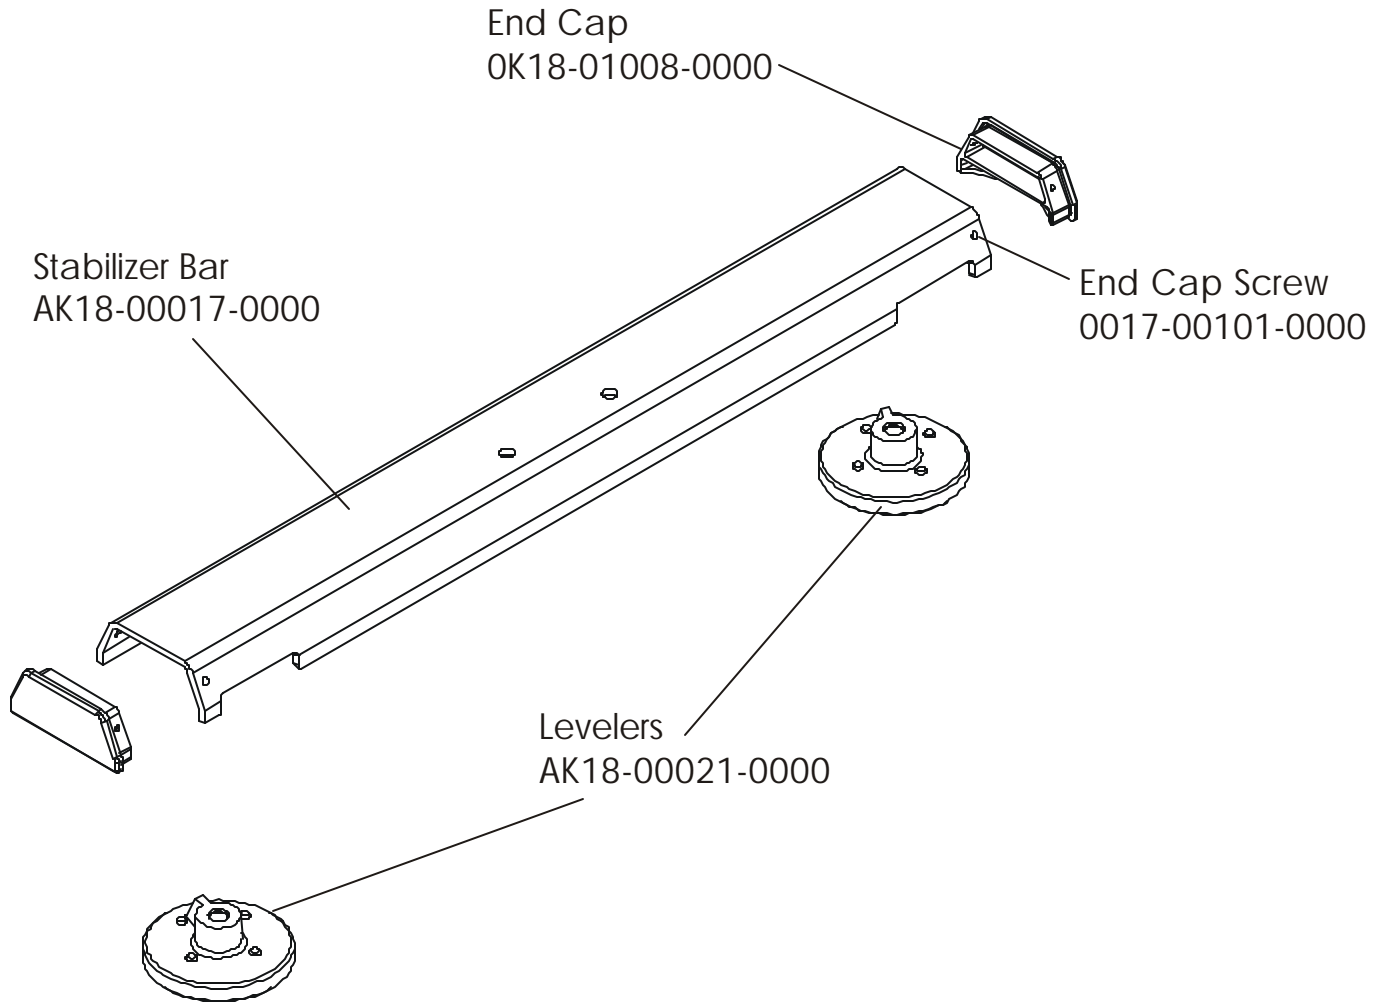

# LC95 Recumbent Extrusion Tube

LC95R-0100-30

**LC95 Recumbent  
Crank Arm Assembly**

**LC95R-0100-30**

NOTE: Order Crank Bearing Kit GK51-00002-0001

**LC95 Recumbent  
Stabilizer Bar Assembly**

**LC95R-0100-30**