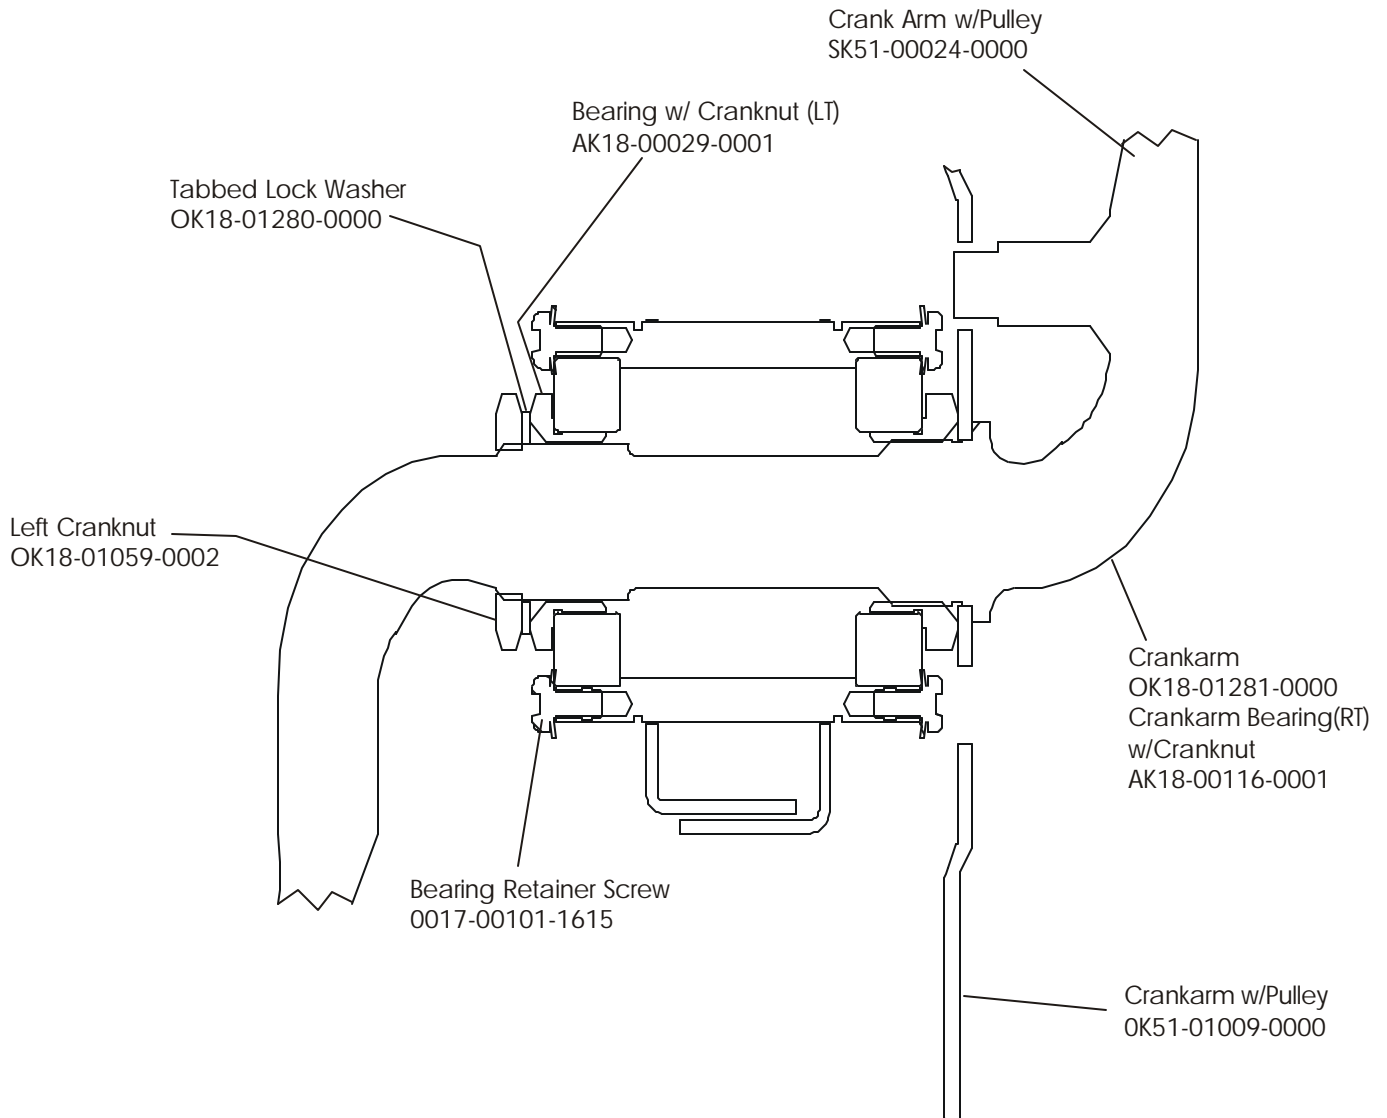

# LC95 Recumbent Frame Components - Left Side

LC95R-0100-30

# LC95 Recumbent Extrusion Tube

LC95R-0100-30

**LC95 Recumbent  
Crank Arm Assembly**

**LC95R-0100-30**

NOTE: Order Crank Bearing Kit GK51-00002-0001

**LC95 Recumbent  
Stabilizer Bar Assembly**

**LC95R-0100-30**