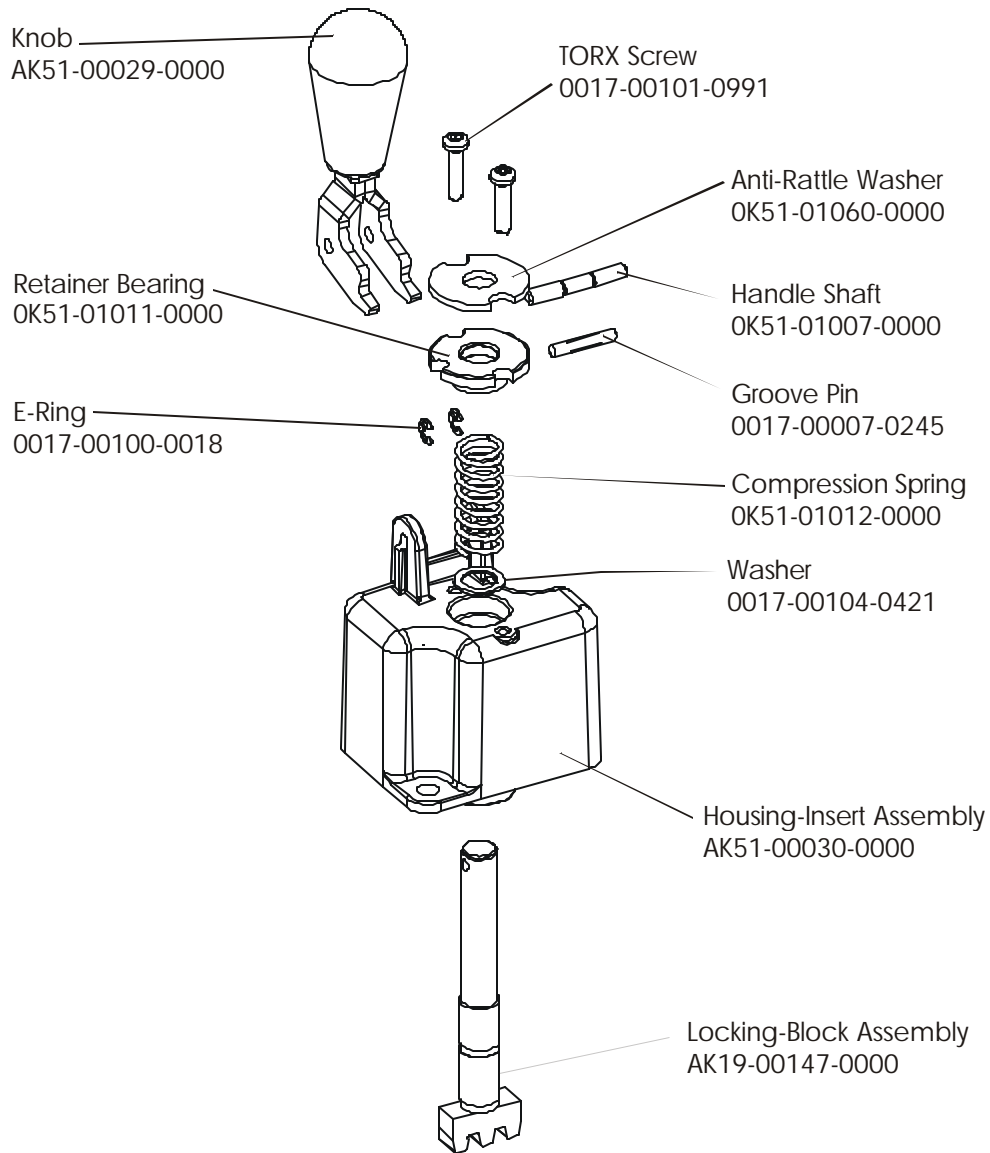

**LC95 Recumbent
Lock Assembly AK51-00053-0000**

LC95R-0100-30